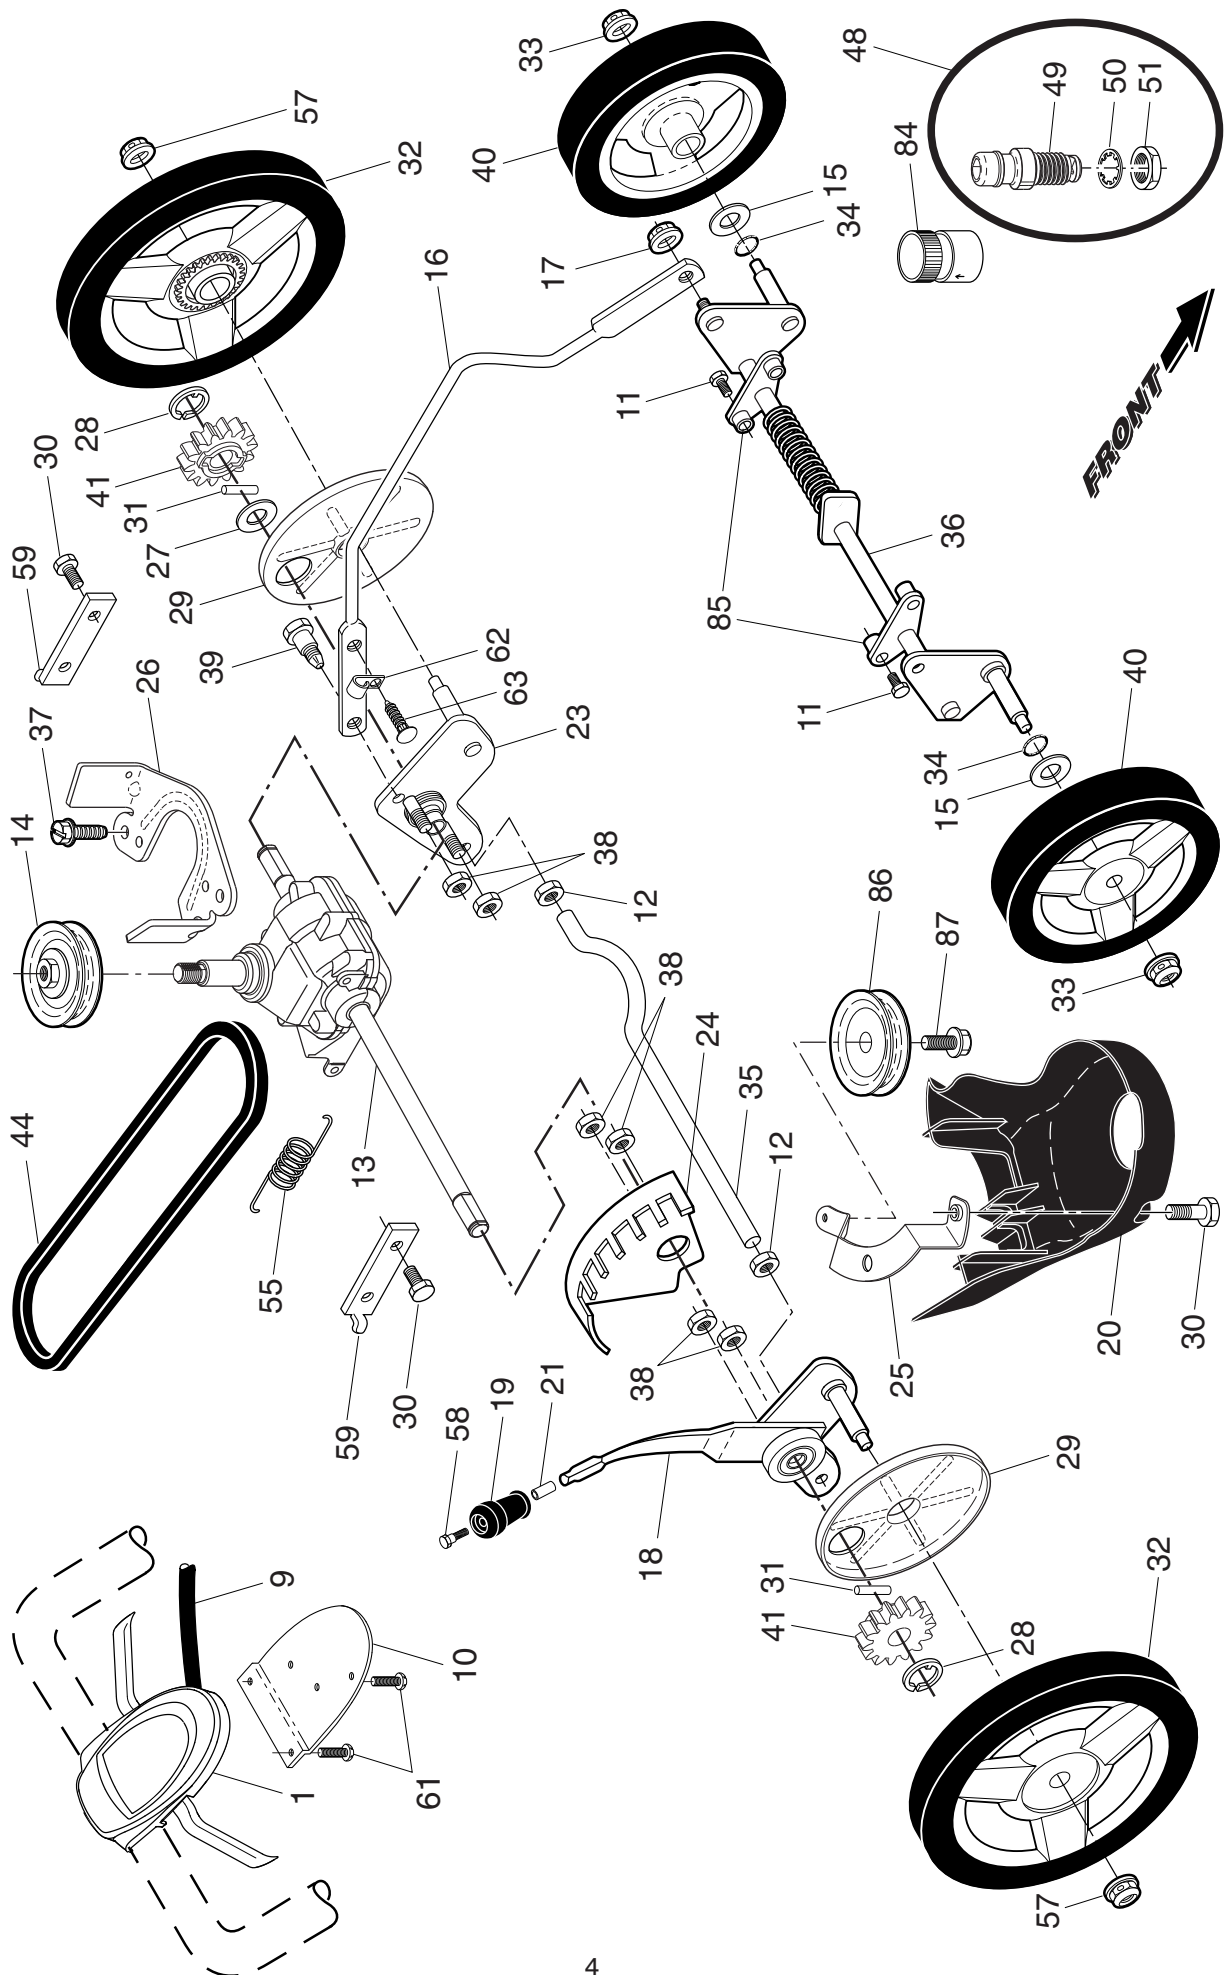

HUSQVARNA ROTARY LAWN MOWER - MODEL NUMBER HU7000H (MFG. ID. NUMBER 96145002401)

HUSQVARNA ROTARY LAWN MOWER - MODEL NUMBER HU7000H (MFG. ID. NUMBER 96145002401)

KEY NO.	PART NO.	DESCRIPTION	KEY NO.	PART NO.	DESCRIPTION
1	581 95 05-05	Drive Control Assembly (Includes Cable)	33	532 40 91-48	Nut, Flangelock 3/8-16
9	581 95 21-01	Cable, Drive	34	532 19 74-80	O-Ring
10	532 43 27-90	Mounting Bracket, Drive Control	35	532 43 05-98	Axle, Rear
11	817 41 13-12	Screw	36	532 44 71-89	Axle, Front
12	873 94 08-00	Nut, Hex	37	532 16 34-09	Screw, Hi-Lo Thread, 12 x 5/8
13	581 68 08-01	Gearcase Assembly, Complete	38	532 19 17-30	Nut, Hex
14	532 19 41-28	Pulley, Drive	39	532 40 70-59	Bolt
15	532 08 83-48	Washer, Flat	40	532 41 08-31	Wheel & Tire Assembly, Front
16	532 43 00-30	Rod, Connecting	41	532 42 87-83	Pinion
17	532 75 11-53	Nut, Hex	44	580 36 46-04	Belt, Drive
18	586 69 17-01	Kit, Selector Assembly	48	532 43 84-89	Kit, Water Washout Assembly
19	532 43 39-96	Knob, Wheel Adjuster	49	532 43 49-94	Fitting, Water Washout
20	580 80 69-01	Debris Shield	50	532 41 55-85	Washer, Lock, Internal Tooth
21	532 43 52-42	Anchor	51	532 41 55-86	Locknut, Hex, with O-Ring
23	585 28 19-01	Wheel Axle Assembly, LH	55	581 35 13-01	Spring, Tension
24	532 43 35-11	Bracket, Height Adjustment	57	532 40 91-49	Nut, Flangelock 3/8-16
25	581 31 38-02	Mounting Bracket, Debris Shield	58	532 43 52-41	Bolt, Shoulder
26	532 42 60-66	Belt Keeper	59	532 44 21-13	Support Bracket
27	819 17 12-16	Washer, Flat	61	532 18 16-98	Screw
28	812 00 00-58	E-Ring 7/16	62	532 19 79-91	Clip, Cable
29	585 27 07-01	Cover, Dust, Wheel	63	532 42 81-24	Fastener, Push
30	817 00 05-10	Screw, Hex Head	84	532 41 64-05	Adapter, Quick-Connect Coupler
31	532 40 48-45	Pawl, Drive	85	532 43 90-77	Support Bracket, Front Axle
32	585 26 56-01	Wheel & Tire Assembly, Rear	86	580 36 43-01	Pulley, Idler
			87	581 12 76-01	Screw

NOTE: All component dimensions given in U.S. inches. 1 inch = 25.4 mm. **IMPORTANT:** Use only Original Equipment Manufacturer (O.E.M.) replacement parts. Failure to do so could be hazardous, damage your lawn mower and void your warranty.