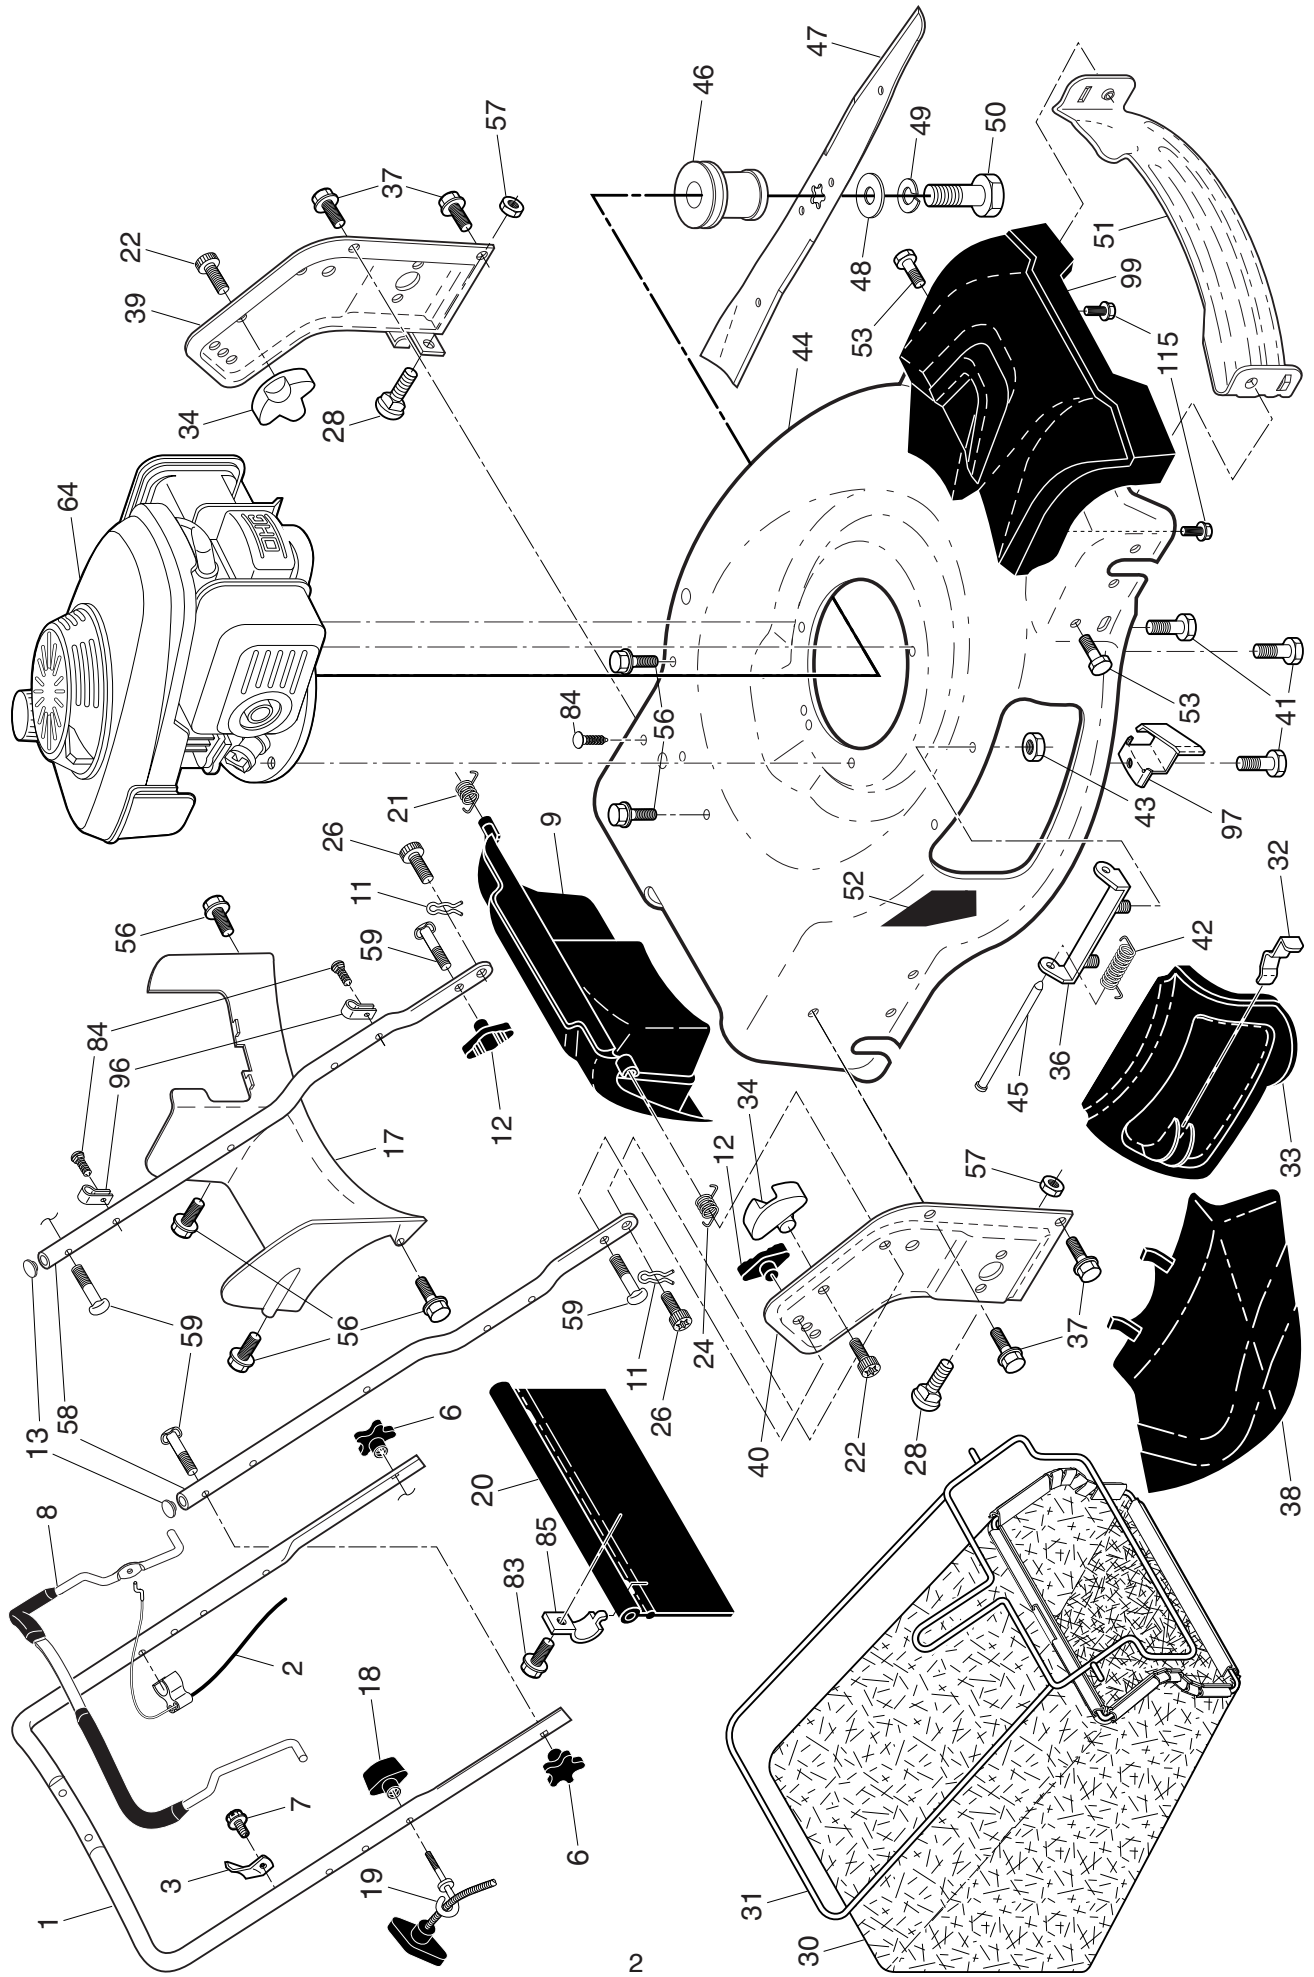

HUSQVARNA ROTARY LAWN MOWER - MODEL NUMBER HU700H (MFG. ID. NUMBER 96145002401)

HUSQVARNA ROTARY LAWN MOWER - MODEL NUMBER HU7000H (MFG. ID. NUMBER 96145002401)

KEY PART NO.	PART NO.	DESCRIPTION	KEY PART NO.	PART NO.	DESCRIPTION
1	585 85 48-06	Upper Handle Assembly	43	532 19 17-30	Nut, Hex
2	532 42 74-97	Cable, Engine Zone Control	44	581 70 83-27	Kit, Lawn Mower Housing
3	532 43 00-34	Bracket, Upstop	45	532 17 56-50	Rod, Hinge
6	532 18 23-98	Handle Knob, Star	46	581 85 15-01	Blade Adapter
7	532 17 88-48	Screw, Hex Washer Head #10-16 x 5/8	47	587 19 96-01	Blade, 22"
8	580 84 91-02	Control Bar, Molded	48	532 85 10-74	Washer, Hardened
9	585 84 76-03	Rear Door Assembly	49	532 85 02-63	Washer, Helical
11	532 42 55-75	Hairpin, Door/Handle Pivot	50	532 85 10-84	Screw, Machine, Hex Head 3/8-24 x 1-3/8 Grade 8
12	532 19 19-38	Handle Knob, Standard	51	532 43 05-99	Front Baffle
13	532 43 75-16	Plug, Lower Handle Bar	52	532 40 47-63	Decal, Warning
17	581 78 21-01	Rear Baffle	53	817 00 05-10	Screw
18	581 91 26-01	T-Knob	56	817 41 13-12	Screw, Hex Washer Head #13 x 3/4
19	581 90 21-01	Rope Guide	57	532 15 53-77	Nut, Hex
20	532 44 45-01	Rear Skirt	58	585 90 82-03	Lower Handle
21	532 41 99-49	Spring, Rear Door, LH, Black	59	532 19 15-74	Handle Bolt
22	532 14 18-41	Screw, Panhead, Torx #20	64	- - -	Engine, Honda, Model Number GCV160-LAOS3B (For engine service and replacement parts, call Honda Engines at 1-800-426-7701)
24	532 41 99-48	Spring, Rear Door, RH, Grey			Screw, Hex Washer Head
26	532 41 99-45	Screw, Rear Door/Handle Pivot			
28	586 21 25-01	Bolt, Carriage 5/16-18 x 5/8			
30	580 94 34-07	Grassbag	83	532 75 00-97	Mounting Bracket, Rear Skirt
31	585 05 47-02	Frame, Grass Catcher	84	532 42 81-24	Clip, Cable
32	532 44 11-92	Latch, Mulcher Door	85	532 43 45-30	Belt Keeper
33	532 41 99-27	Mulcher Door			Front Shroud Assembly
34	532 43 81-34	Bracket, Grassbag			Screw
36	532 17 57-35	Hinge Bracket Assembly	96	532 19 79-91	Bag of Parts
37	817 00 05-10	Screw, Hex Head 1/4-20	97	581 11 53-02	(Includes Key Numbers 12 and 59)
38	532 42 61-29	Discharge Guard	99	585 66 87-02	Operator's Manual, English / Spanish
39	585 90 07-03	Handle Bracket, LH	115	532 43 73-45	
40	585 90 08-03	Handle Bracket, RH	- -	532 42 38-49	
41	532 15 04-06	Screw, Dogpoint 3/8-16 x 1-1/8	- -	115 73 11-96	
42	532 19 30-00	Spring, Torston			

NOTE: All component dimensions given in U.S. inches. 1 inch = 25.4 mm. **IMPORTANT:** Use only Original Equipment Manufacturer (O.E.M.) replacement parts. Failure to do so could be hazardous, damage your lawn mower and void your warranty.