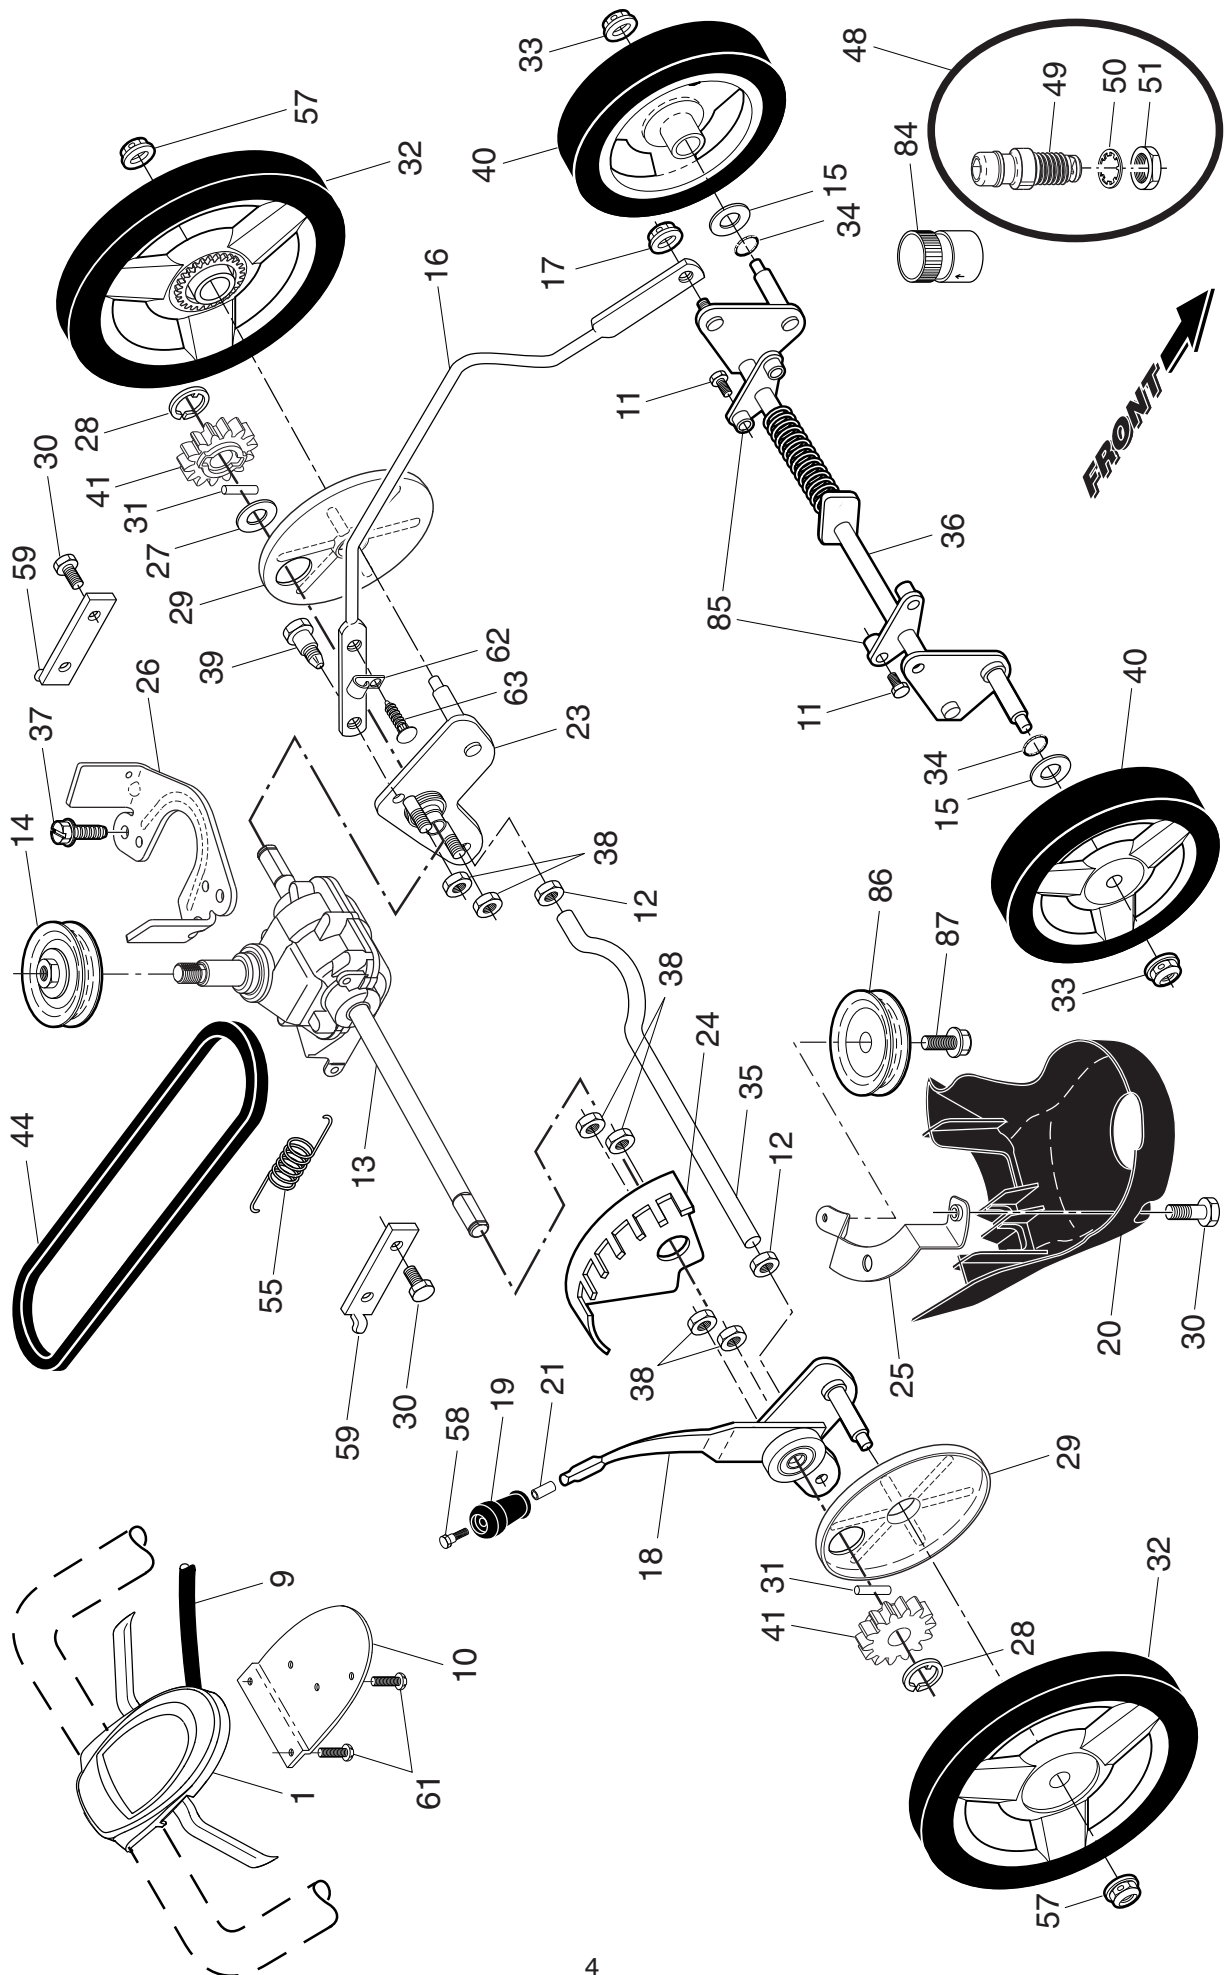

HUSQVARNA ROTARY LAWN MOWER - MODEL NUMBER HU7000H (MFG. ID. NUMBER 96145002301)

HUSQVARNA ROTARY LAWN MOWER - MODEL NUMBER HU7000H (MFG. ID. NUMBER 96145002301)

KEY NO.	PART NO.	DESCRIPTION	KEY NO.	PART NO.	DESCRIPTION
1	581 95 05-05	Drive Control Assembly (Includes Cable)	33	532 40 91-48	Nut, Flangelock 3/8-16
9	581 95 21-01	Cable, Drive	34	532 19 74-80	O-Ring
10	532 43 27-90	Mounting Bracket, Drive Control	35	532 43 05-98	Axle, Rear
11	817 41 13-12	Screw	36	532 44 71-89	Axle, Front
12	873 94 08-00	Nut, Hex	37	532 16 34-09	Screw, Hi-Lo Thread, 12 x 5/8
13	581 68 08-01	Gearcase Assembly, Complete	38	532 19 17-30	Nut, Hex
14	532 19 41-28	Pulley, Drive	39	532 40 70-59	Bolt
15	532 08 83-48	Washer, Flat	40	532 41 08-31	Wheel & Tire Assembly, Front
16	532 43 00-30	Rod, Connecting	41	532 42 87-83	Pinion
17	532 75 11-53	Nut, Hex	44	580 36 46-04	Belt, Drive
18	586 69 17-01	Kit, Selector Assembly	48	532 43 84-89	Kit, Water Washout Assembly
19	532 43 39-96	Knob, Wheel Adjuster	49	532 43 49-94	Fitting, Water Washout
20	580 80 69-01	Debris Shield	50	532 41 55-85	Washer, Lock, Internal Tooth
21	532 43 52-42	Anchor	51	532 41 55-86	Locknut, Hex, with O-Ring
23	585 28 19-01	Wheel Axle Assembly, LH	55	581 35 13-01	Spring, Tension
24	532 43 35-11	Bracket, Height Adjustment	57	532 40 91-49	Nut, Flangelock 3/8-16
25	581 31 38-02	Mounting Bracket, Debris Shield	58	532 43 52-41	Bolt, Shoulder
26	532 42 60-66	Belt Keeper	59	532 44 21-13	Support Bracket
27	819 17 12-16	Washer, Flat	61	532 18 16-98	Screw
28	812 00 00-58	E-Ring 7/16	62	532 19 79-91	Clip, Cable
29	585 27 07-01	Cover, Dust, Wheel	63	532 42 81-24	Fastener, Push
30	817 00 05-10	Screw, Hex Head	84	532 41 64-05	Adapter, Quick-Connect Coupler
31	532 40 48-45	Pawl, Drive	85	532 43 90-77	Support Bracket, Front Axle
32	585 26 56-01	Wheel & Tire Assembly, Rear	86	580 36 43-01	Pulley, Idler
			87	581 12 76-01	Screw

NOTE: All component dimensions given in U.S. inches. 1 inch = 25.4 mm. **IMPORTANT:** Use only Original Equipment Manufacturer (O.E.M.) replacement parts. Failure to do so could be hazardous, damage your lawn mower and void your warranty.