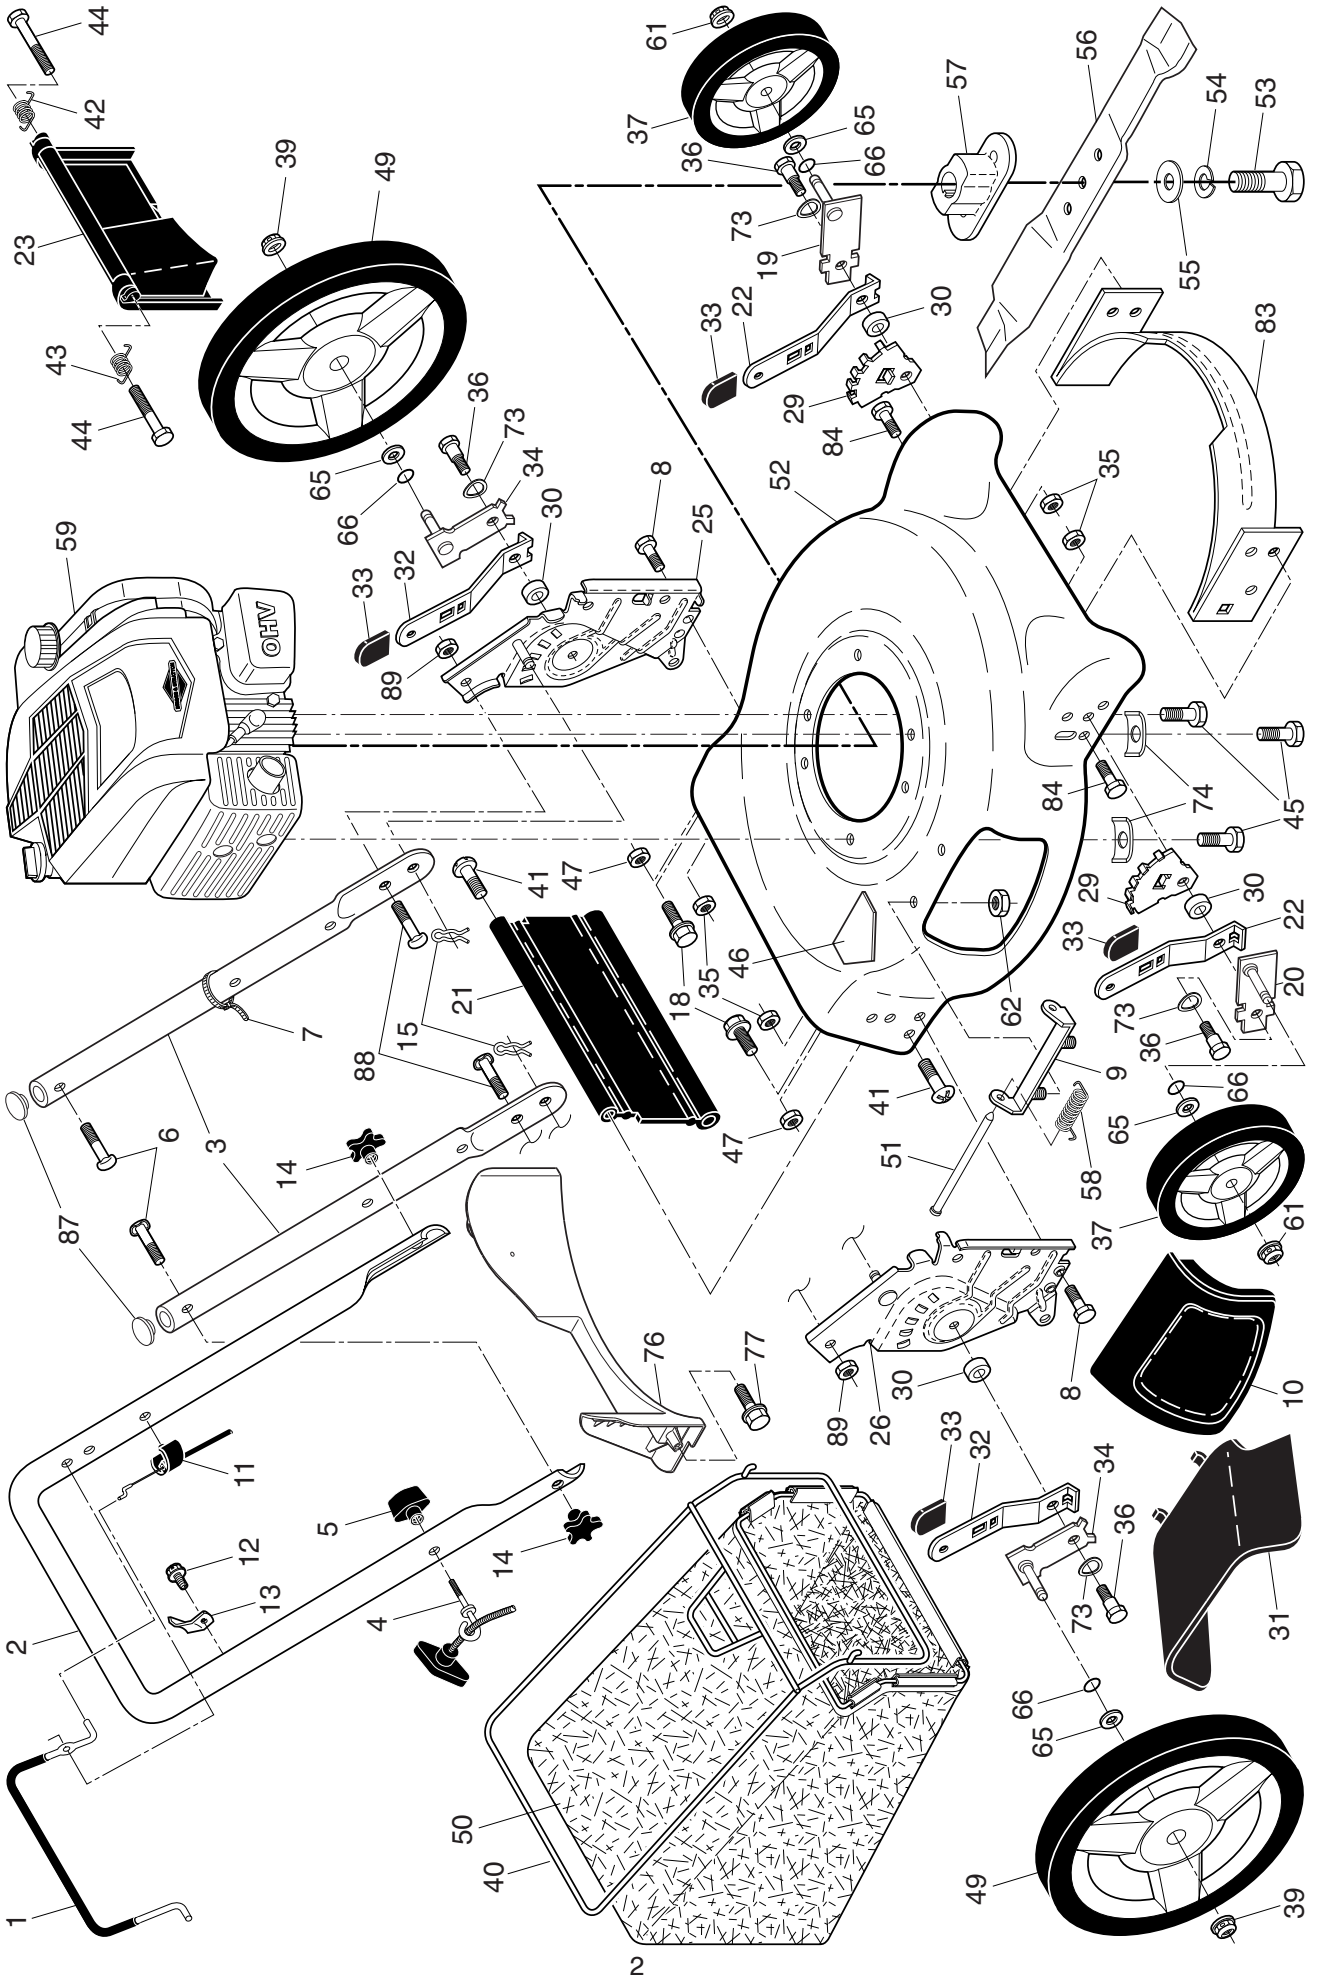

HUSQVARNA ROTARY LAWN MOWER -- MODEL NUMBER LC121P (MFG. ID. NUMBER 96133002700)

HUSQVARNA ROTARY LAWN MOWER - - MODEL NUMBER LC121P (MFG. ID. NUMBER 96133002700)

KEY NO.	PART NO.	DESCRIPTION	KEY NO.	PART NO.	DESCRIPTION
1	587 47 83-02	Control Bar, Molded	42	532 40 54-21	Spring, LH
2	585 86 48-06	Upper Handle	43	532 40 54-23	Spring, RH
3	580 63 86-03	Bar, Lower Handle	44	532 18 41-93	Bolt, Rear Door
4	581 90 21-01	Rope Guide	45	532 15 04-06	Hex Head Thread Rolling Screw 3/8-16 x 1
5	581 91 26-01	T-Knob	46	532 40 47-63	Danger Decal
6	532 19 15-74	Handle Bolt	47	532 75 11-53	Nut, Hex
7	532 06 64-26	Wire Tie	49	588 26 86-02	Wheel & Tire Assembly, Rear 11 x 1-3/4
8	874 78 05-12	Bolt, Hex Head 5/16-18 x 3/4	50	581 00 21-12	Grassbag
9	532 15 41-32	Hinge Bracket	51	532 14 72-86	Hinge Rod
10	581 82 58-01	Mulcher Door	52	532 44 19-50	Kit, Housing (Includes Key Number 46)
11	532 40 80-47	Engine Zone Control Cable	53	532 85 10-84	Screw, Hex Head, Grade 8 3/8-24 x 1-3/8
12	532 17 88-48	Screw, Hex Washer Head #10-16 x 5/8	54	532 85 02-63	Helical Lockwasher
13	532 43 00-34	Up-Stop Bracket	55	532 85 10-74	Hardened Washer
14	532 18 23-98	Handle Knob	56	532 40 67-12	21" Blade
15	532 05 17-93	Hairpin Cotter	57	532 41 83-73	Blade Adapter
18	817 60 04-06	Screw	58	532 15 21-24	Hinge Spring
19	532 40 66-89	Axle Arm Assembly, Front, LH	59	---	Engine, Briggs & Stratton, Model Number 104M02-0002-F1 (order parts from B&S)
20	532 40 66-90	Axle Arm Assembly, Front, RH	61	532 40 91-48	Flanged Locknut
21	532 41 68-60	Rear Skirt	62	873 80 04-00	Nut, Hex
22	532 40 64-28	Selector Spring, Front	65	532 08 83-48	Washer, Flat
23	581 42 56-01	Rear Door Assembly	66	532 19 74-80	O-Ring
25	588 91 24-06	Handle Bracket, LH	73	532 40 16-30	Washer, Curved, Cylindrical
26	588 91 24-03	Handle Bracket, RH	74	532 12 50-78	Washer, Special, Engine
29	532 41 05-94	Wheel Adjusting Bracket, Front	76	532 41 05-89	Baffle, Rear
30	532 40 16-29	Spacer	77	817 41 13-12	Screw, Rear Baffle
31	532 18 55-95	Discharge Deflector	83	532 42 85-01	Baffle, Front
32	532 44 15-59	Selector Spring, Rear	84	817 00 05-10	Screw, Hex Head 5/8-16
33	532 70 10-37	Selector Knob	87	532 43 75-16	Plug, Handle Bar
34	588 91 26-02	Axle Arm Assembly, Rear	88	586 21 25-01	Bolt, Carriage
35	532 42 65-89	Locknut, Hex 5/16-18	89	873 97 05-00	Nut, Hex
36	532 40 16-38	Shoulder Bolt 5/16-18	--	581 27 63-01	Bag of Parts (Includes Key Numbers 88 and 89)
37	532 41 08-31	Wheel & Tire Assembly, Front 8 x 1-3/4	--	532 40 47-64	Warning Decal (not shown)
39	532 40 91-49	Nut, Hex	--	115 79 28-96	Operator's Manual, English / Spanish
40	532 41 19-49	Frame, Grassbag	--	115 79 29-31	Operator's Manual, French
41	532 19 41-86	Screw, Hinge			

NOTE: All component dimensions given in U.S. inches. 1 inch = 25.4 mm

IMPORTANT: Use only Original Equipment Manufacturer (O.E.M.) replacement parts. Failure to do so could be hazardous, damage your lawn mower and void your warranty.