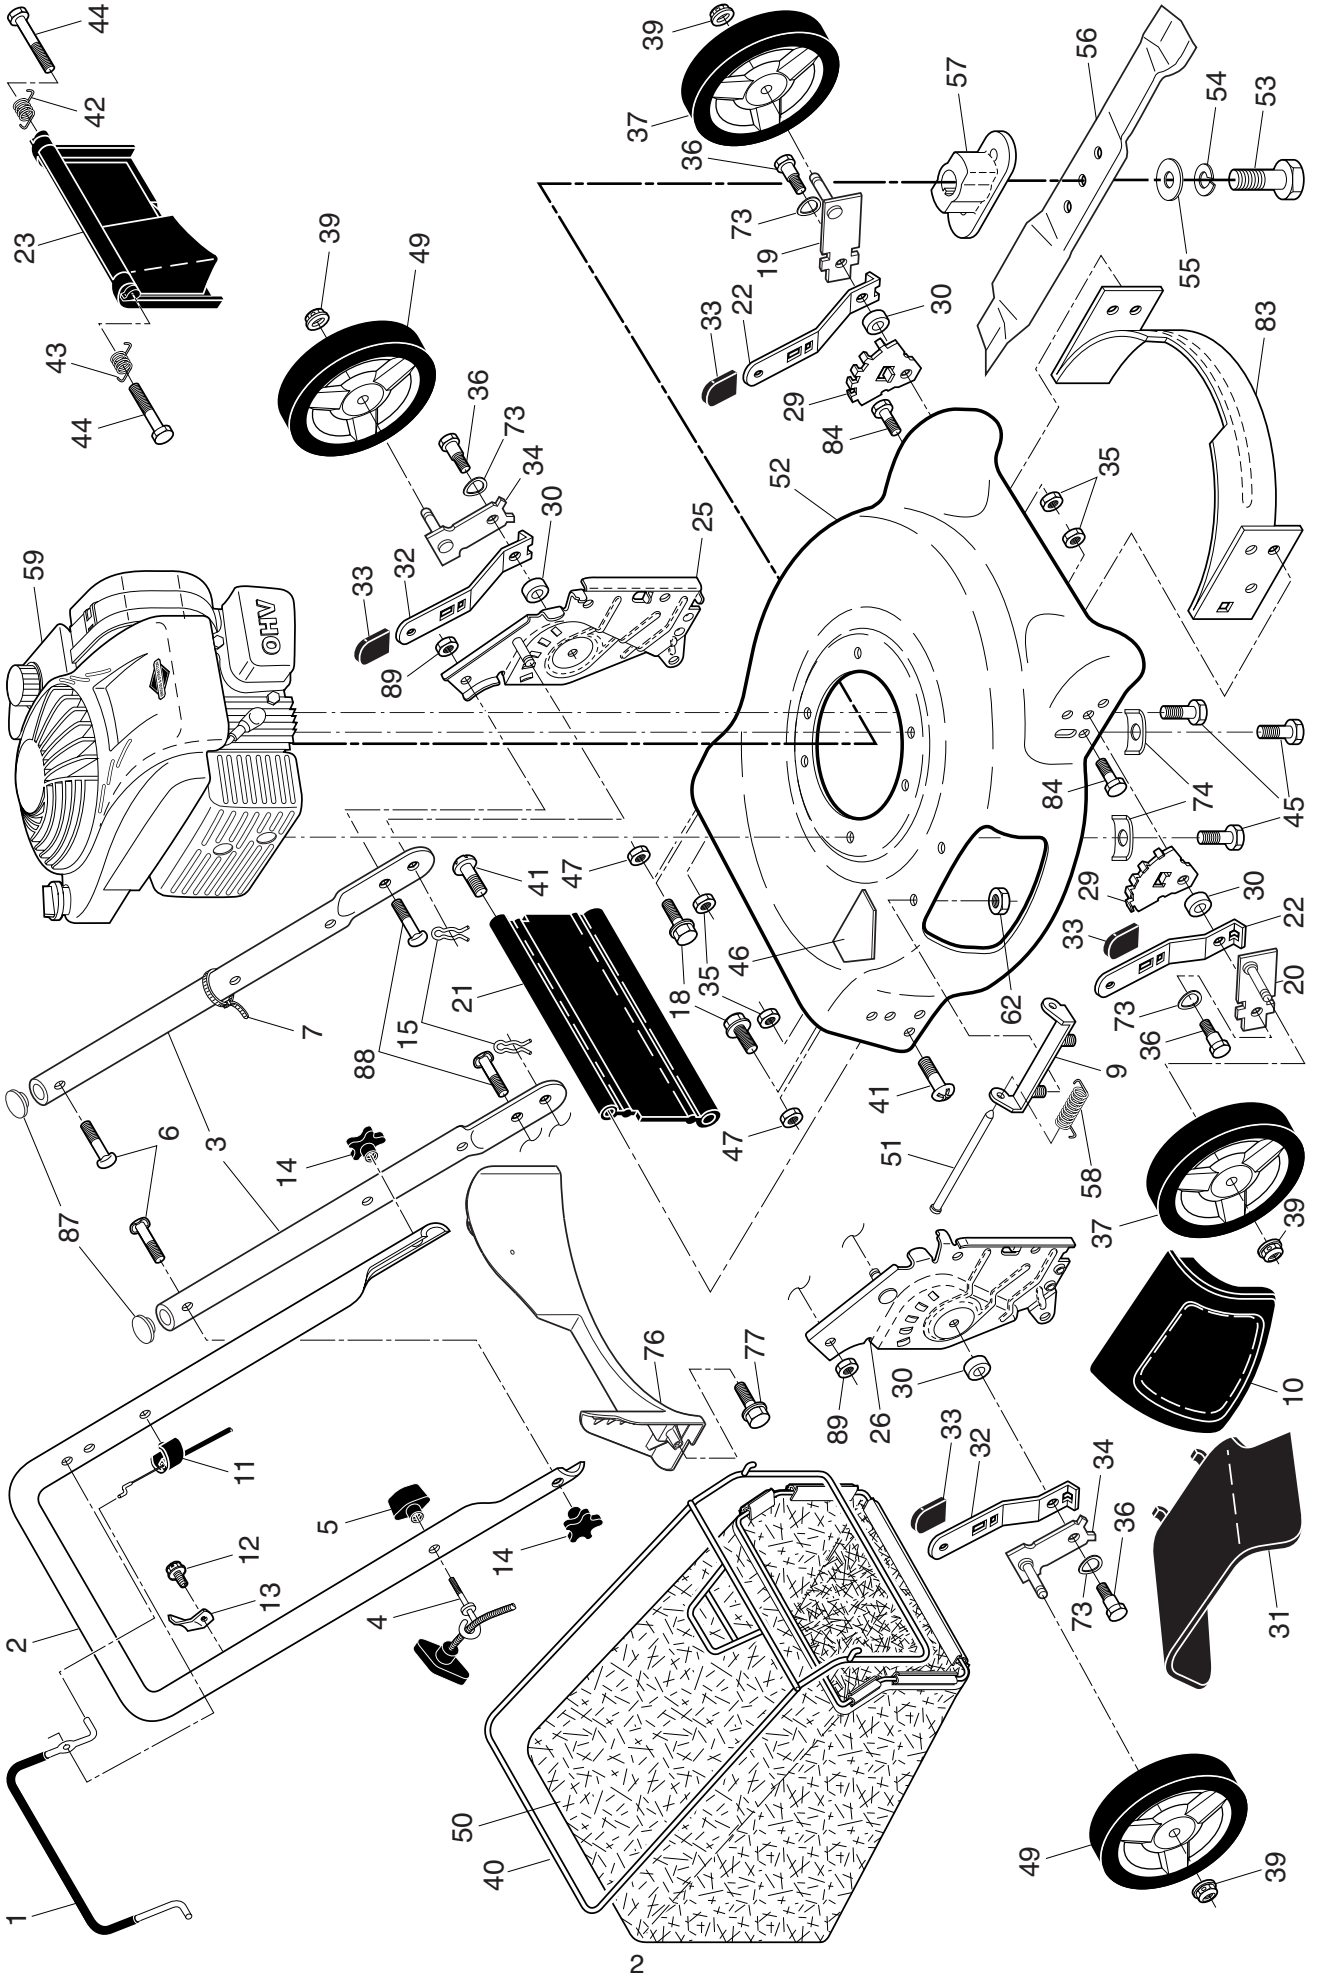

HUSQVARNA ROTARY LAWN MOWER - MODEL NUMBER 5521L (MFG. ID. NUMBER 96133002301)

HUSQVARNA ROTARY LAWN MOWER - MODEL NUMBER 5521L (MFG. ID. NUMBER 96133002301)

KEY NO.	PART NO.	DESCRIPTION	KEY NO.	PART NO.	DESCRIPTION
1	587 47 83-02	Control Bar, Molded	42	532 40 54-21	Spring, LH
2	585 86 48-06	Upper Handle	43	532 40 54-23	Spring, RH
3	580 63 86-03	Bar, Lower Handle	44	532 18 41-93	Bolt, Rear Door
4	581 90 21-01	Rope Guide	45	532 15 04-06	Hex Head Thread Rolling Screw 3/8-16 x 1
5	581 91 26-01	T-Knob	46	532 40 47-63	Danger Decal
6	532 19 15-74	Handle Bolt	47	873 80 05-00	Nut, Hex
7	532 06 64-26	Wire Tie	49	532 41 31-83	Wheel & Tire Assembly, Rear, 8 x 1-3/4
9	532 15 41-32	Hinge Bracket	50	581 00 21-12	Grassbag
10	581 82 58-01	Mulcher Door	51	532 14 72-86	Hinge Rod
11	532 40 80-47	Engine Zone Control Cable	52	532 44 19-50	Kit, Housing (Includes Key Number 46)
12	532 17 88-48	Screw, Hex Washer Head #10-16 x 5/8	53	532 85 10-84	Screw, Hex Head, Grade 8 3/8-24 x 1-3/8
13	532 43 00-34	Up-Stop Bracket	54	532 85 02-63	Helical Lockwasher
14	532 18 23-98	Handle Knob	55	532 85 10-74	Hardened Washer
15	532 05 17-93	Hairpin Cotter	56	532 40 67-12	21" Blade
18	817 60 04-06	Screw	57	581 54 79-01	Blade Adapter
19	532 40 66-89	Axle Arm Assembly, Front, LH	58	532 15 21-24	Hinge Spring
20	532 40 66-90	Axle Arm Assembly, Front, RH	59	- - -	Engine, Briggs & Stratton, Model Number 9P702-0162-F1 (For engine service and replacement parts, call Briggs & Stratton at 1-800-233-3723)
21	532 41 68-60	Rear Skirt	62	873 80 04-00	Nut, Hex
22	532 40 64-28	Selector Spring, Front	73	532 40 16-30	Washer, Curved, Cylindrical
23	581 42 56-01	Rear Door Assembly	74	532 12 50-78	Washer, Special, Engine
25	581 71 45-03	Handle Bracket, LH	76	532 41 05-89	Baffle, Rear
26	581 71 46-03	Handle Bracket, RH	77	817 41 13-12	Screw, Rear Baffle
29	532 41 05-94	Wheel Adjusting Bracket, Front	83	532 42 85-01	Baffle, Front
30	532 40 16-29	Spacer	84	817 00 05-10	Screw, Hex Head 5/8-16
31	532 16 57-60	Discharge Deflector	87	532 43 75-16	Plug, Handle Bar
32	532 41 08-88	Selector Spring, Rear	88	586 21 25-01	Bolt, Carriage
33	532 70 10-37	Selector Knob	89	873 97 05-00	Nut, Hex
34	532 41 08-90	Axle Arm Assembly, Rear	- -	581 27 63-01	Bag of Parts (Includes Key Numbers 88 and 89)
35	532 42 65-89	Locknut, Hex 5/16-18	- -	532 40 47-64	Warning Decal (not shown)
36	532 40 16-38	Shoulder Bolt 5/16-18	- -	115 72 73-32	Operator's Manual, English / French
37	532 41 31-83	Wheel & Tire Assembly, Front, 8 x 1-3/4	- -	115 72 73-96	Operator's Manual, Spanish
39	532 40 91-48	Locknut, Hex, Flanged			
40	532 41 19-49	Frame, Grassbag			
41	532 19 41-86	Screw, Hinge			

NOTE: All component dimensions given in U.S. inches. 1 inch = 25.4 mm

IMPORTANT: Use only Original Equipment Manufacturer (O.E.M.) replacement parts. Failure to do so could be hazardous, damage your lawn mower and void your warranty.