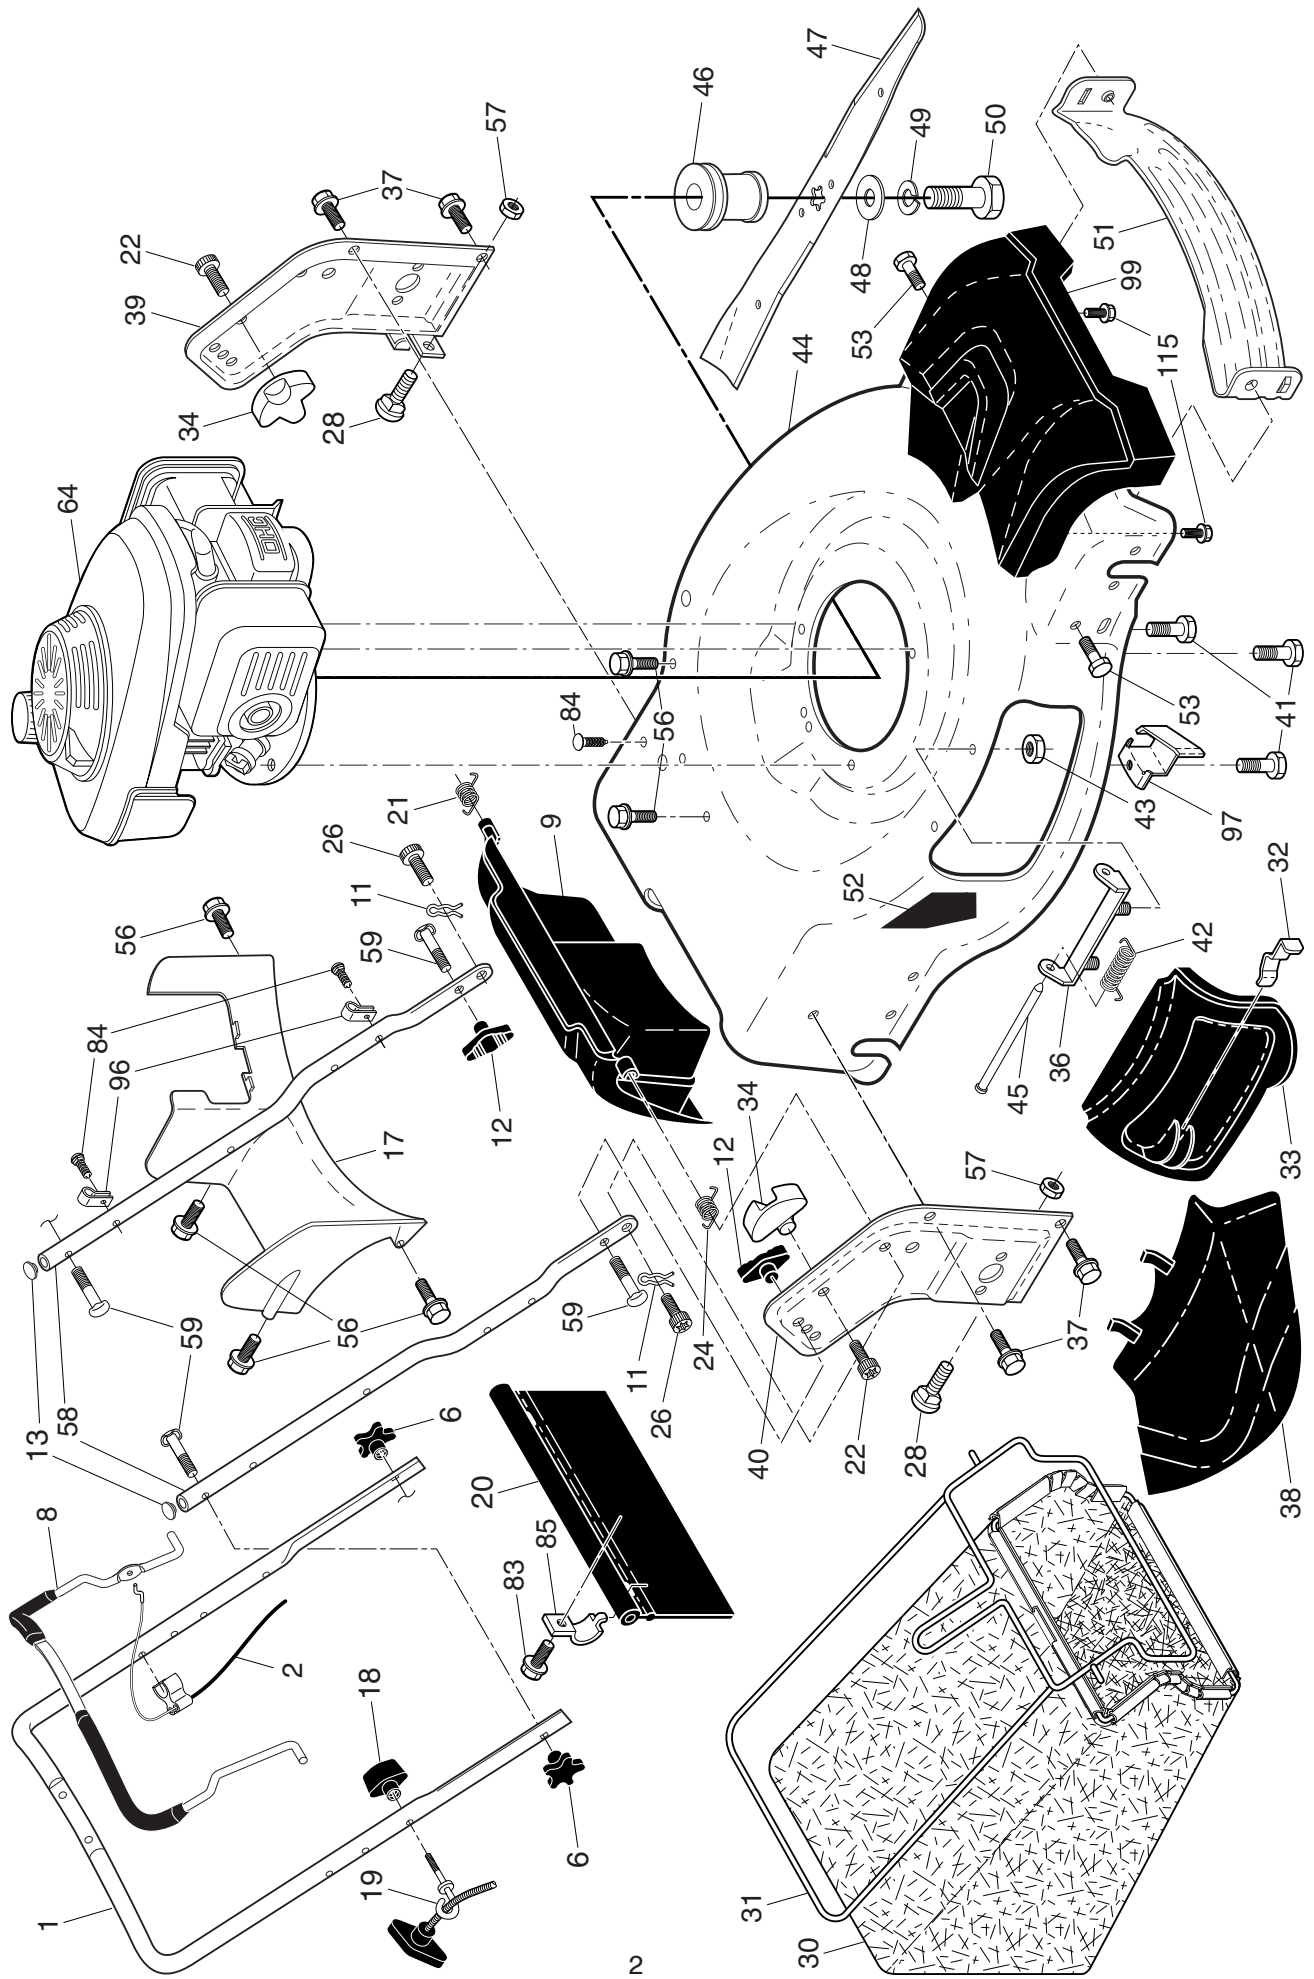

HUSQVARNA ROTARY LAWN MOWER - MODEL NUMBER HU700H (MFG. ID. NUMBER 96145002402)

HUSQVARNA ROTARY LAWN MOWER - MODEL NUMBER HU7000H (MFG. ID. NUMBER 96145002402)

KEY PART NO.	PART NO.	DESCRIPTION	KEY PART NO.	PART NO.	DESCRIPTION
1	585 85 48-06	Upper Handle Assembly	44	581 70 83-27	Kit, Lawn Mower Housing
2	532 42 49-83	Cable, Engine Zone Control	45	532 17 56-50	Rod, Hinge
6	532 18 23-98	Handle Knob, Star	46	581 85 15-01	Blade Adapter
8	587 68 93-02	Control Bar, Overmolded	47	587 19 96-01	Blade, 22"
9	585 84 76-03	Rear Door Assembly	48	532 85 10-74	Washer, Hardened
11	532 42 55-75	Hairpin, Door/Handle Pivot	49	532 85 02-63	Washer, Helical
12	532 19 19-38	Handle Knob, Standard	50	532 85 10-84	Screw, Machine, Hex Head 3/8-24 x 1-3/8 Grade 8
13	532 43 75-16	Plug, Lower Handle Bar			
17	581 78 21-01	Rear Baffle	51	532 43 05-99	Front Baffle
18	581 91 26-01	T-Knob	52	532 40 47-63	Decal, Warning
19	581 90 21-01	Rope Guide	53	817 00 05-10	Screw
20	532 44 45-01	Rear Skirt	56	817 41 13-12	Screw, Hex Washer Head #13 x 3/4
21	532 41 99-49	Spring, Rear Door, LH, Black			
22	532 14 18-41	Screw, Panhead, Torx #20	57	532 15 53-77	Nut, Hex
24	532 41 99-48	Spring, Rear Door, RH, Grey	58	585 90 82-03	Lower Handle
26	532 41 99-45	Screw, Rear Door/Handle Pivot	59	532 19 15-74	Handle Bolt
28	586 21 25-01	Bolt, Carriage 5/16-18 x 5/8	64	- - -	Engine, Honda, Model Number GCV160-LAOS3B (For engine service and replacement parts, call Honda Engines at 1-800-426-7701)
30	580 94 34-07	Grassbag			
31	585 05 47-02	Frame, Grass Catcher			
32	532 44 11-92	Latch, Mulcher Door	83	532 75 00-97	Screw, Hex Washer Head
33	532 41 99-27	Mulcher Door	84	532 42 81-24	Fastener, Push
34	532 43 81-34	Bracket, Grassbag	85	532 43 45-30	Mounting Bracket, Rear Skirt
36	532 17 57-35	Hinge Bracket Assembly			
37	817 00 05-10	Screw, Hex Head 1/4-20	96	532 19 79-91	Clip, Cable
38	532 42 61-29	Discharge Guard	97	581 11 53-02	Belt Keeper
39	585 90 07-03	Handle Bracket, LH	99	585 66 87-02	Front Shroud Assembly
40	585 90 08-03	Handle Bracket, RH	115	532 43 73-45	Screw
41	532 15 04-06	Screw, Dogpoint 3/8-16 x 1-1/8	- -	532 42 38-49	Bag of Parts
42	532 19 30-00	Spring, Torsion			(Includes Key Numbers 12 and 59)
43	532 43 81-30	Nut, Hex	- -	115 73 11-96	Operator's Manual, English / Spanish

NOTE: All component dimensions given in U.S. inches. 1 inch = 25.4 mm. **IMPORTANT:** Use only Original Equipment Manufacturer (O.E.M.) replacement parts. Failure to do so could be hazardous, damage your lawn mower and void your warranty.