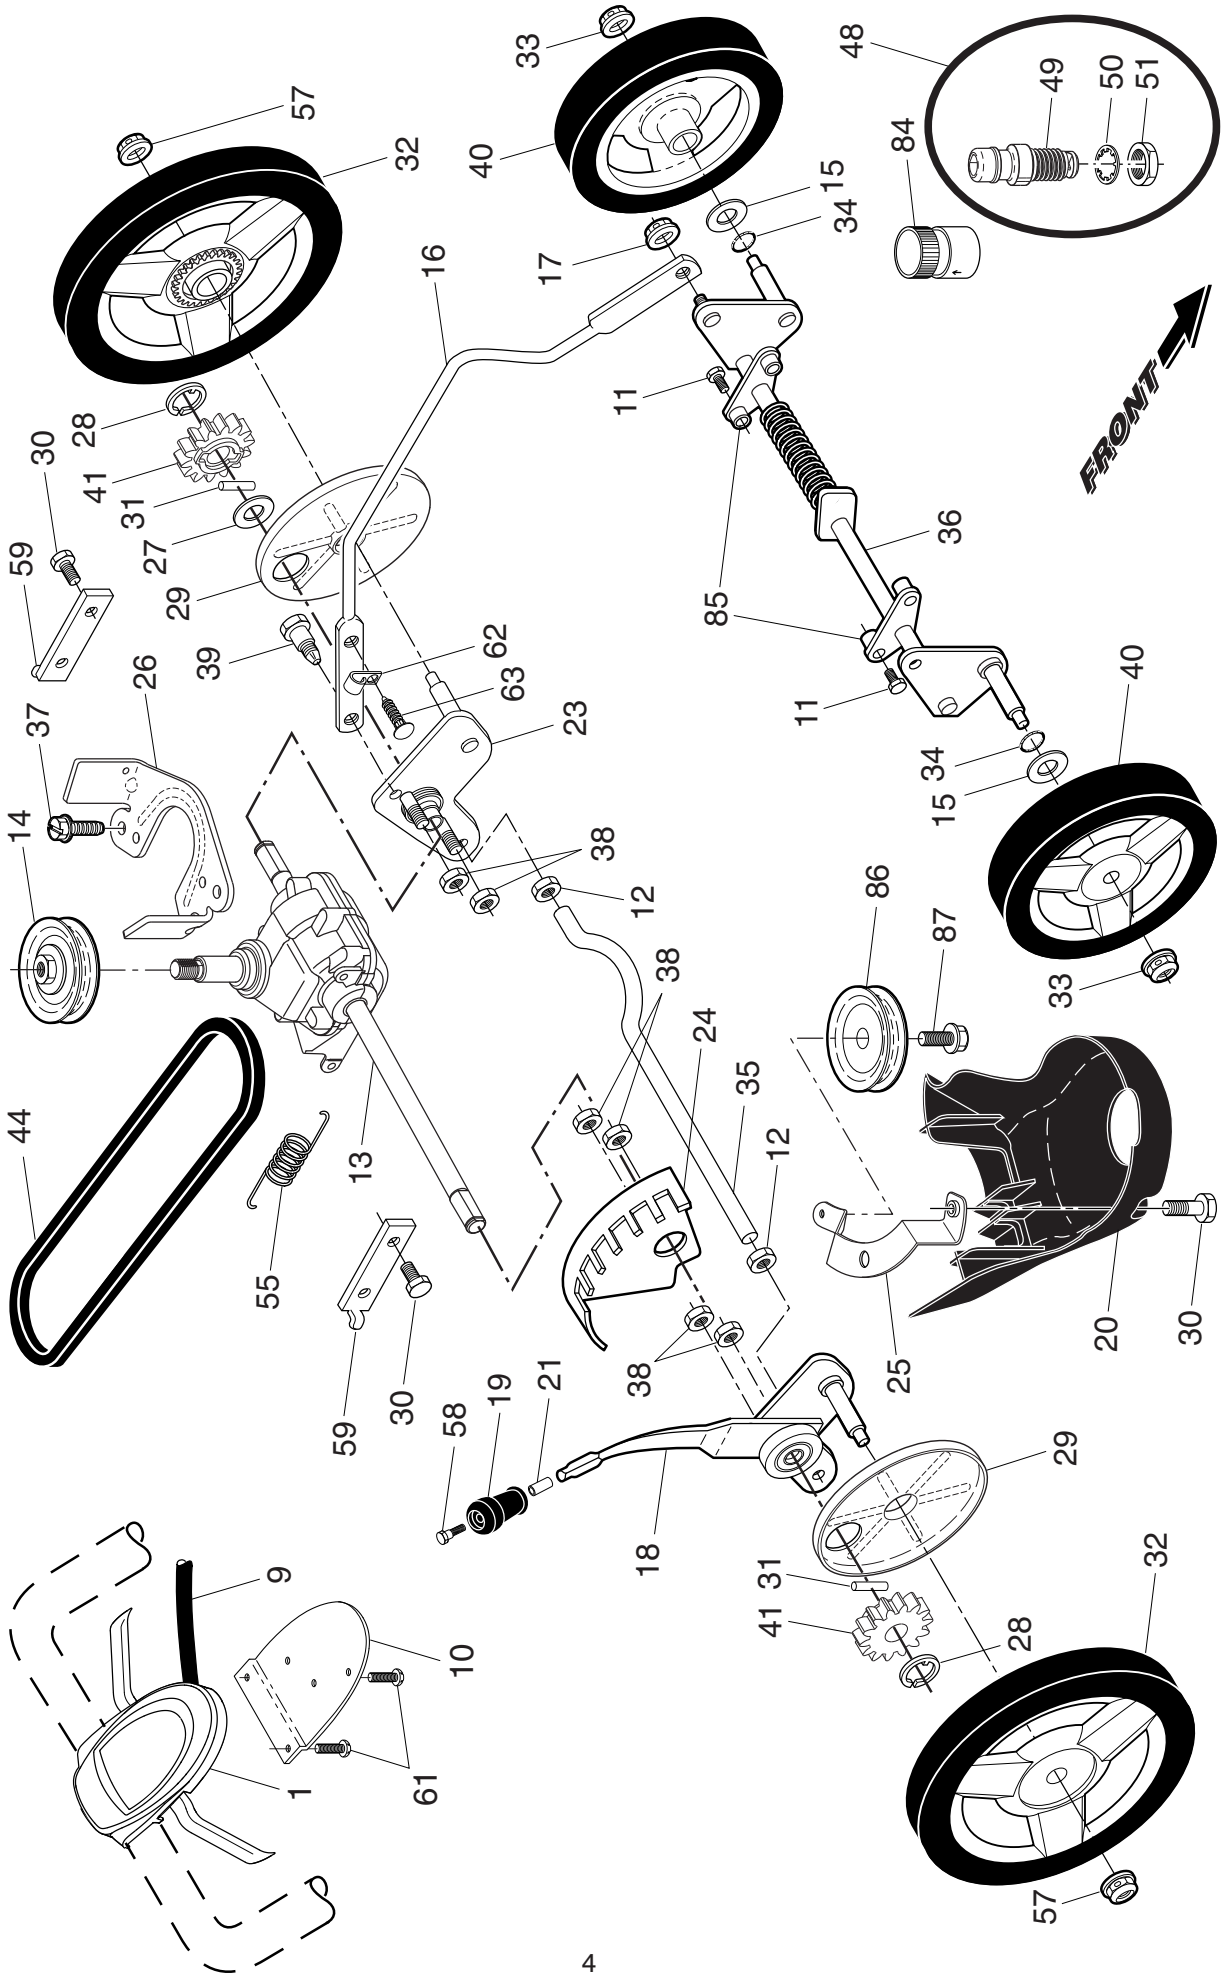

HUSQVARNA ROTARY LAWN MOWER - MODEL NUMBER HU7000H (MFG. ID. NUMBER 96145002302)

HUSQVARNA ROTARY LAWN MOWER - MODEL NUMBER HU7000H (MFG. ID. NUMBER 96145002302)

KEY NO.	PART NO.	DESCRIPTION	KEY NO.	PART NO.	DESCRIPTION
1	581 95 05-05	Drive Control Assembly (Includes Cable)	33	532 40 91-48	Nut, Flangelock 3/8-16
9	581 95 21-01	Cable, Drive	34	532 19 74-80	O-Ring
10	532 43 27-90	Mounting Bracket, Drive Control	35	532 43 05-98	Axle, Rear
11	817 41 13-12	Screw	36	532 44 71-89	Axle, Front
12	873 94 08-00	Nut, Hex	37	532 16 34-09	Screw, Hi-Lo Thread, 12 x 5/8
13	581 68 08-01	Gearcase Assembly, Complete	38	532 19 17-30	Nut, Hex
14	586 96 30-01	Pulley, Drive	39	532 40 70-59	Bolt
15	532 08 83-48	Washer, Flat	40	532 41 08-31	Wheel & Tire Assembly, Front
16	532 43 00-30	Rod, Connecting	41	532 42 87-83	Pinion
17	532 75 11-53	Nut, Hex	44	580 36 46-04	Belt, Drive
18	586 69 17-01	Kit, Selector Assembly	48	532 43 84-89	Kit, Water Washout Assembly
19	532 43 39-96	Knob, Wheel Adjuster	49	532 43 49-94	Fitting, Water Washout
20	580 80 69-01	Debris Shield	50	532 41 55-85	Washer, Lock, Internal Tooth
21	532 43 52-42	Anchor	51	532 41 55-86	Locknut, Hex, with O-Ring
23	585 28 19-01	Wheel Axle Assembly, LH	55	581 35 13-01	Spring, Tension
24	532 43 35-11	Bracket, Height Adjustment	57	532 40 91-49	Nut, Flangelock 3/8-16
25	581 31 38-02	Mounting Bracket, Debris Shield	58	532 43 52-41	Bolt, Shoulder
26	532 42 60-66	Belt Keeper	59	532 44 21-13	Support Bracket
27	819 17 12-16	Washer, Flat	61	532 18 16-98	Screw
28	812 00 00-58	E-Ring 7/16	62	532 19 79-91	Clip, Cable
29	585 27 07-01	Cover, Dust, Wheel	63	532 42 81-24	Fastener, Push
30	817 00 05-10	Screw, Hex Head	84	532 41 64-05	Adapter, Quick-Connect Coupler
31	532 40 48-45	Pawl, Drive	85	532 43 90-77	Support Bracket, Front Axle
32	585 26 56-03	Wheel & Tire Assembly, Rear	86	580 36 43-01	Pulley, Idler
			87	581 12 76-01	Screw

NOTE: All component dimensions given in U.S. inches. 1 inch = 25.4 mm. **IMPORTANT:** Use only Original Equipment Manufacturer (O.E.M.) replacement parts. Failure to do so could be hazardous, damage your lawn mower and void your warranty.