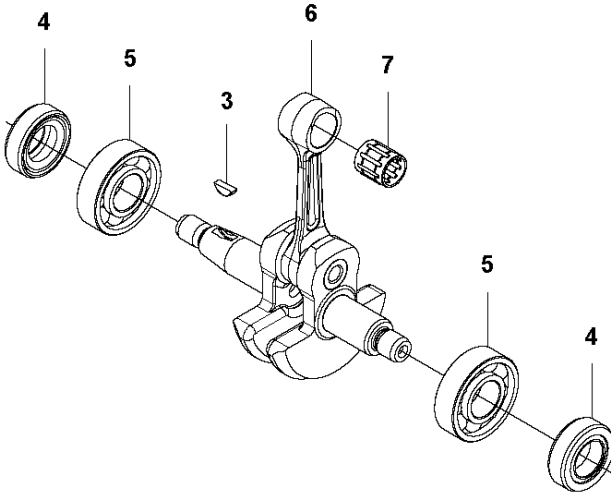

D 525ECS
CARBURETOR & AIRFILTER

CARBURETOR & AIR FILTER

525 ECS, 2015-11

Ref	Part No	Description	Remark	QTY KIT
1	577 85 15-01	AIR FILTER		1
2	576 40 16-01	AIR FILTER		1
3	580 46 72-01	BOLT		2
4	580 43 79-01	PLATE		1
5	577 85 13-01	FILTER HOUSING		1
6	577 84 83-01	CHOKE CONTROL		1
7	590 90 00-01	THROTTLE CABLE		1
8	577 88 24-02	GASKET		1
9	584 90 14-01	CARBURETTOR		1
10	576 39 91-02	GASKET		1
11	503 93 66-01	PURGE		1
12	577 05 05-01	PIPE		1
13	504 11 43-01	SCREW		3
14	578 90 83-01	INSULATOR		1
15	576 39 89-01	GASKET		1

C 525ECS
COVERS

COVER

525 ECS, 2015-11

Ref	Part No	Description	Remark	QTY	KIT
1	503 21 35-12	SCREW CCRPANT		2	
2	576 40 45-01	ARM PROTECTION		1	
3	577 81 54-01	BOLT		1	
4	592 62 13-01	CYLINDER COVER	To be used with 576404101 Housing clutch	1	
4	592 62 13-02	CYLINDER COVER	To be used with 588567701 Housing clutch	1	
5	576 40 47-01	MUFFLER GUARD		1	
6	577 81 54-01	BOLT		1	
7	577 81 54-01	BOLT		1	
8	576 99 24-02	KNOB		1	9
9	578 40 88-01	FILTER COVER		1	
10	544 25 68-01	SCREW		3	
11	577 84 82-01	COVER		1	
12	577 84 81-01	COVER		1	
13	579 44 58-11	DECAL	525ECS	1	

J 525ECS
CRANK CASE

CRANKCASE

525 ECS, 2015-11

Ref	Part No	Description	Remark	QTY KIT
1	529 26 81-01	BOLT		1
2	577 94 20-01	BOLT		2
3	576 42 07-02	BRACKET		1
4	576 42 08-02	BRACKET		1
5	576 42 05-01	CUSHION		1
6	577 81 54-01	BOLT		4
7	588 56 77-01	HOUSING		1
8	525 95 32-01	BEARING		1
9	506 60 99-01	RING		1
10	504 11 43-01	SCREW		3
11	581 30 86-02	CRANKCASE		1
12	576 39 95-02	GASKET		1

K 525ECS
CRANK SHAFT

CRANKSHAFT

525 ECS, 2015-11

Ref	Part No	Description	Remark	QTY KIT
1	576 40 46-01	MUFFLER		1
2	544 25 68-01	SCREW		1
3	506 68 94-01	KEY		1
4	504 12 15-01	SEALING		2
5	506 61 03-01	BEARING		2
6	586 65 66-01	CRANKSHAFT		1
7	576 40 27-01	BEARING		1