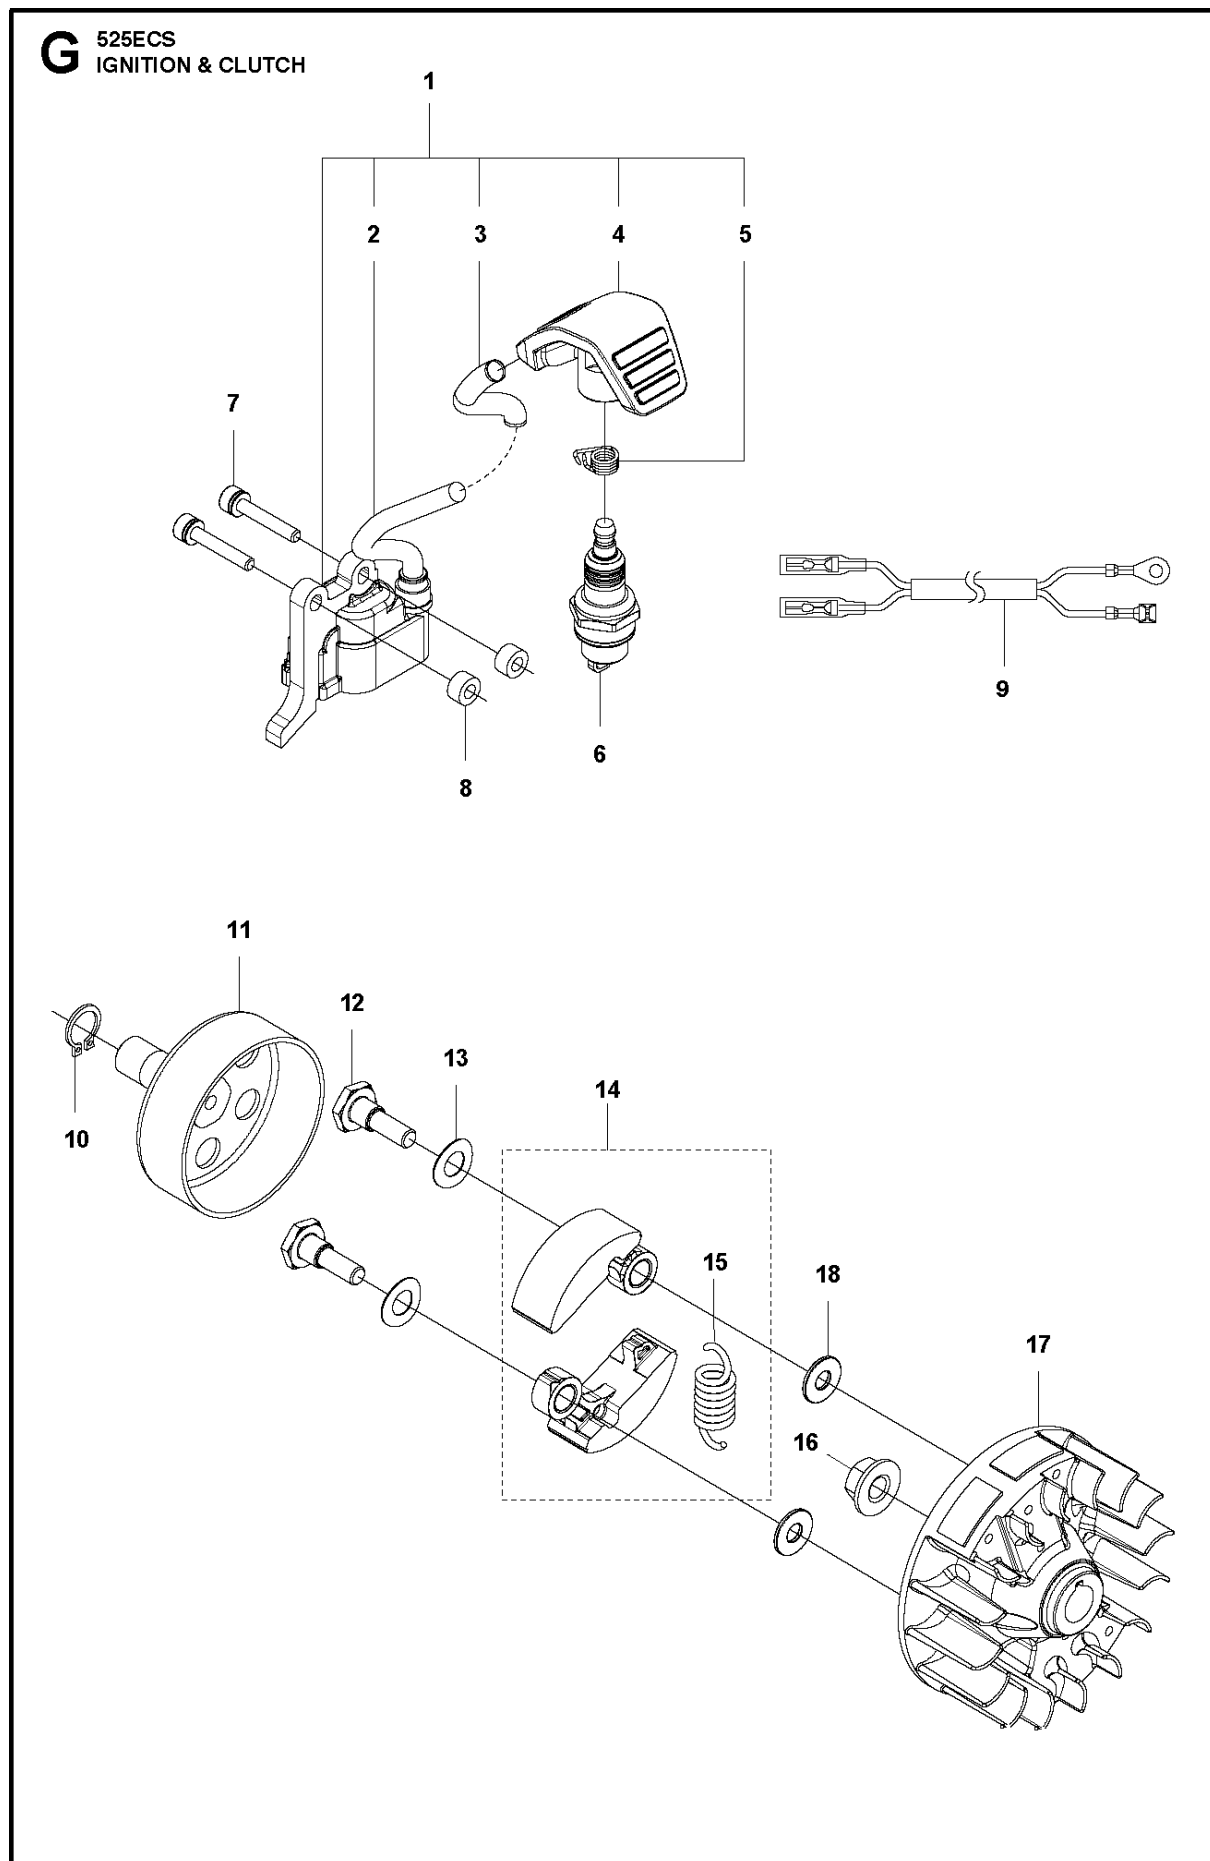

IGNITION SYSTEM & CLUTCH

525 ECS, 2015-11

Ref	Part No	Description	Remark	QTY	KIT
1	588 14 15-01	IGNITION COIL		1	
2	584 82 66-01	IGNITION CABLE		1	1
3	579 59 07-01	TUBE		1	1
4	586 10 72-01	SPARK PLUG CAP		1	1
5	580 63 48-01	SPRING		1	1
6	584 96 81-01	SPARK PLUG		1	
7	521 51 58-01	BOLT		2	
8	588 17 14-01	SPACER		2	
9	577 85 17-01	SHORT CIRCUIT CABLE		1	
10	516 12 41-01	RING		1	
11	578 98 63-01	CLUTCH DRUM		1	
12	513 18 96-01	SCREW		2	
13	521 75 82-01	WASHER		2	
14	585 83 47-01	CLUTCH ASSY		1	
15	576 40 07-01	CLUTCH SPRING		1	14
16	504 11 80-01	NUT		1	
17	578 96 78-01	FLYWHEEL		1	
18	505 05 44-01	WASHER		2