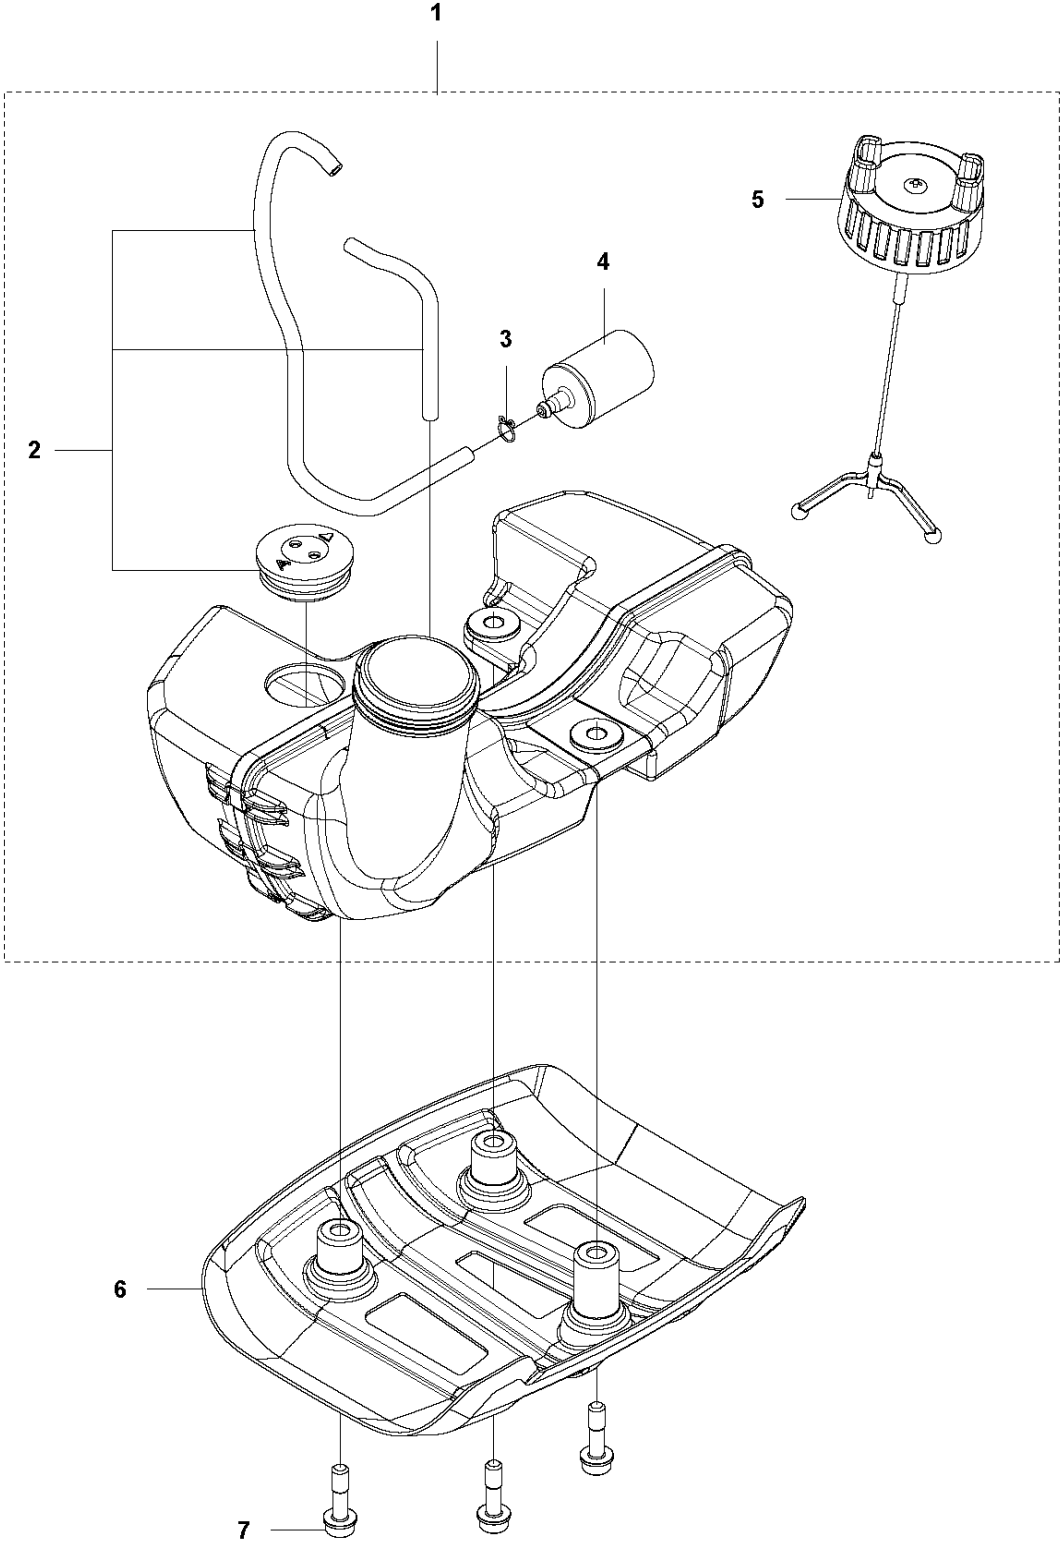

F 525ECS
FUEL TANK

FUEL TANK

525 ECS, 2015-11

Ref	Part No	Description	Remark	QTY	KIT
1	576 40 51-01	FUEL TANK		1	
2	579 21 03-02	HOSE ASSY		1	1
3	506 70 70-01	CLIP		5	1
4	503 44 34-01	FILTER UNIT		1	1
5	579 64 57-03	TANK CAP		1	1
6	576 40 55-01	SKID PLATE		1	
7	577 81 54-01	BOLT		3