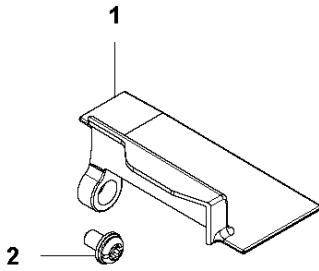

K 525ECS
CRANK SHAFT

CRANKSHAFT

525 ECS, 2015-11

Ref	Part No	Description	Remark	QTY KIT
1	576 40 46-01	MUFFLER		1
2	544 25 68-01	SCREW		1
3	506 68 94-01	KEY		1
4	504 12 15-01	SEALING		2
5	506 61 03-01	BEARING		2
6	586 65 66-01	CRANKSHAFT		1
7	576 40 27-01	BEARING		1