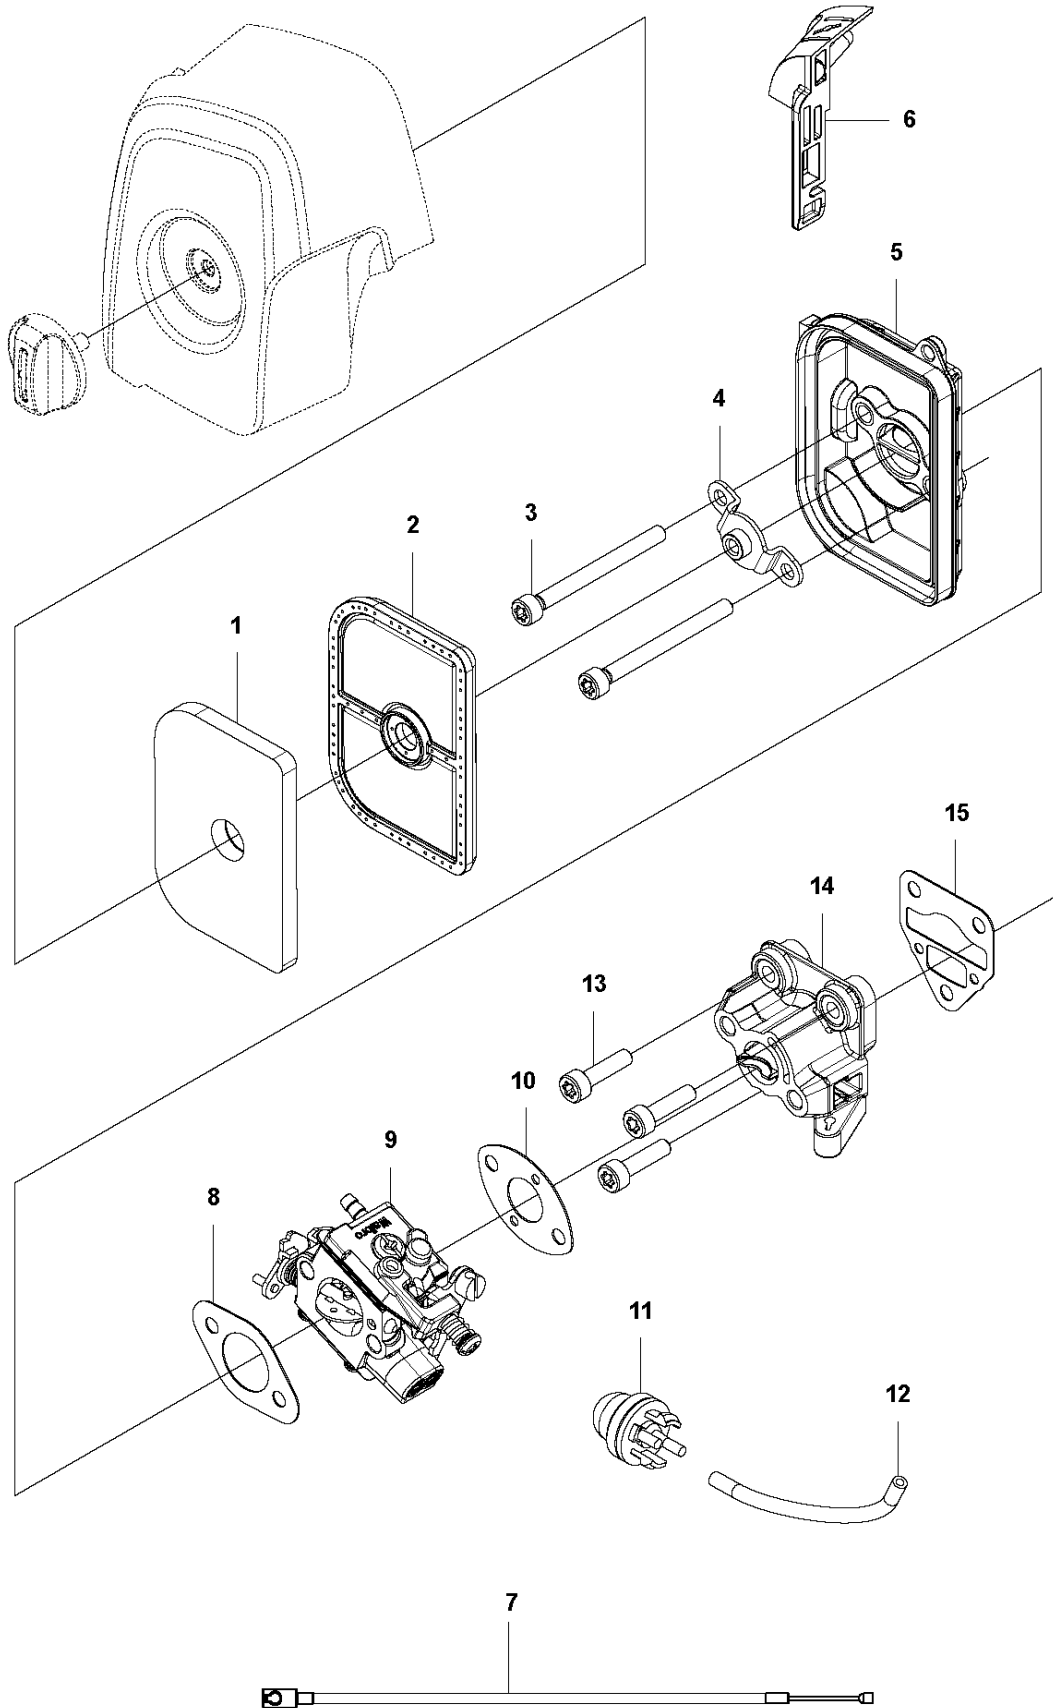

SPARE PARTS LIST

TRIMMERS/EDGERS

525 ECS, 2015-11

M 525ECS
ACCESSORIES

ACCESSORIES

525 ECS, 2015-11

Ref	Part No	Description	Remark	QTY	KIT
1	510 95 89-01	TOOL SET		1	
2	529 26 54-01	SOCKET		1	1
3	505 31 20-01	BAR		1	1
4	503 80 17-01	GREASE		1	
5	503 97 64-01	GREASE		1	
6	531 00 92-48	FILTER OIL		1	

L 525ECS
CARBURETOR

CARBURETOR

525 ECS, 2015-11

Ref	Part No	Description	Remark	QTY KIT
1	520 97 63-01	SCREW		1
2	577 81 57-01	SCREW		1
3	513 59 32-01	SPRING		1
4	579 19 06-01	COVER		1
5	520 95 48-01	GASKET		1
6	502 21 36-01	DIAPHRAGM PUMP		1
7	513 40 08-01	SWIVEL		1
8	516 52 42-01	WASHER		1
9	506 73 86-01	RING		1
10	579 19 07-01	SHAFT		1
11	577 81 55-01	SPRING		1
12	520 75 98-01	SCREW		1
13	520 97 86-01	VALVE		1
14	520 95 70-01	SCREEN		1
15	505 05 79-01	SPRING		1
16	521 57 83-01	PISTON		1
17	520 75 98-01	SCREW		1
18	579 19 08-01	LEVER		1
19	505 05 65-01	RING		1
20	579 19 10-01	SHAFT		1
21	516 52 42-01	WASHER		1
22	584 90 13-01	LEVER		1
23	579 19 11-01	SPRING		1
24	520 75 98-01	SCREW		1
25	581 15 49-01	VALVE		1
26	578 89 54-01	SPRING		1
27	520 97 74-01	PIN		1
28	577 80 72-01	LEVER		1
29	521 08 54-01	VALVE.INLET		1
30	577 80 71-01	SCREW		1
31	516 97 21-01	GASKET		1
32	577 80 70-01	DIAPHRAGM		1
33	514 18 92-01	COVER		1
34	520 97 88-01	SCREW ASSY		4
35	514 24 26-01	BALL		1
36	514 24 33-01	SPRING.CHOKE		1
37	580 68 48-01	GASKET KIT	Coomopes by Item 5,6,31 and 32	1

D 525ECS
CARBURETOR & AIRFILTER

CARBURETOR & AIR FILTER

525 ECS, 2015-11

Ref	Part No	Description	Remark	QTY KIT
1	577 85 15-01	AIR FILTER		1
2	576 40 16-01	AIR FILTER		1
3	580 46 72-01	BOLT		2
4	580 43 79-01	PLATE		1
5	577 85 13-01	FILTER HOUSING		1
6	577 84 83-01	CHOKE CONTROL		1
7	590 90 00-01	THROTTLE CABLE		1
8	577 88 24-02	GASKET		1
9	584 90 14-01	CARBURETTOR		1
10	576 39 91-02	GASKET		1
11	503 93 66-01	PURGE		1
12	577 05 05-01	PIPE		1
13	504 11 43-01	SCREW		3
14	578 90 83-01	INSULATOR		1
15	576 39 89-01	GASKET		1