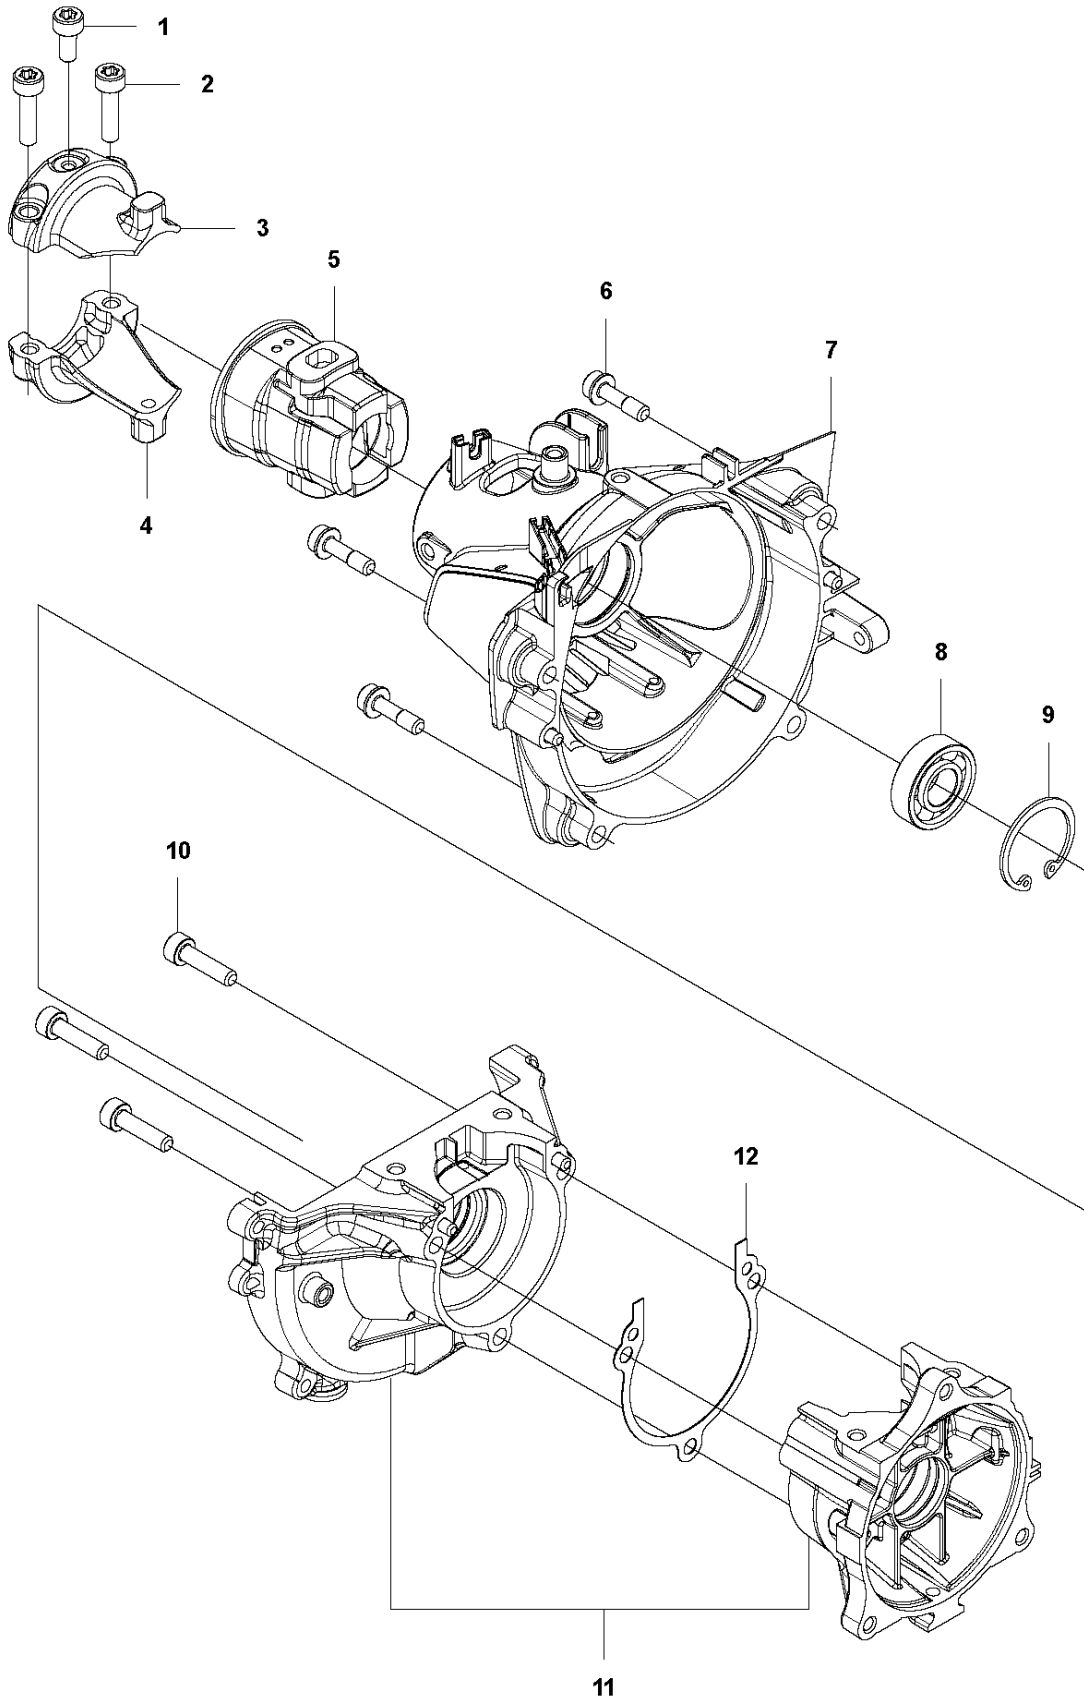

J 525ECS
CRANK CASE

CRANKCASE

525 ECS, 2015-11

Ref	Part No	Description	Remark	QTY KIT
1	529 26 81-01	BOLT		1
2	577 94 20-01	BOLT		2
3	576 42 07-02	BRACKET		1
4	576 42 08-02	BRACKET		1
5	576 42 05-01	CUSHION		1
6	577 81 54-01	BOLT		4
7	588 56 77-01	HOUSING		1
8	525 95 32-01	BEARING		1
9	506 60 99-01	RING		1
10	504 11 43-01	SCREW		3
11	581 30 86-02	CRANKCASE		1
12	576 39 95-02	GASKET		1