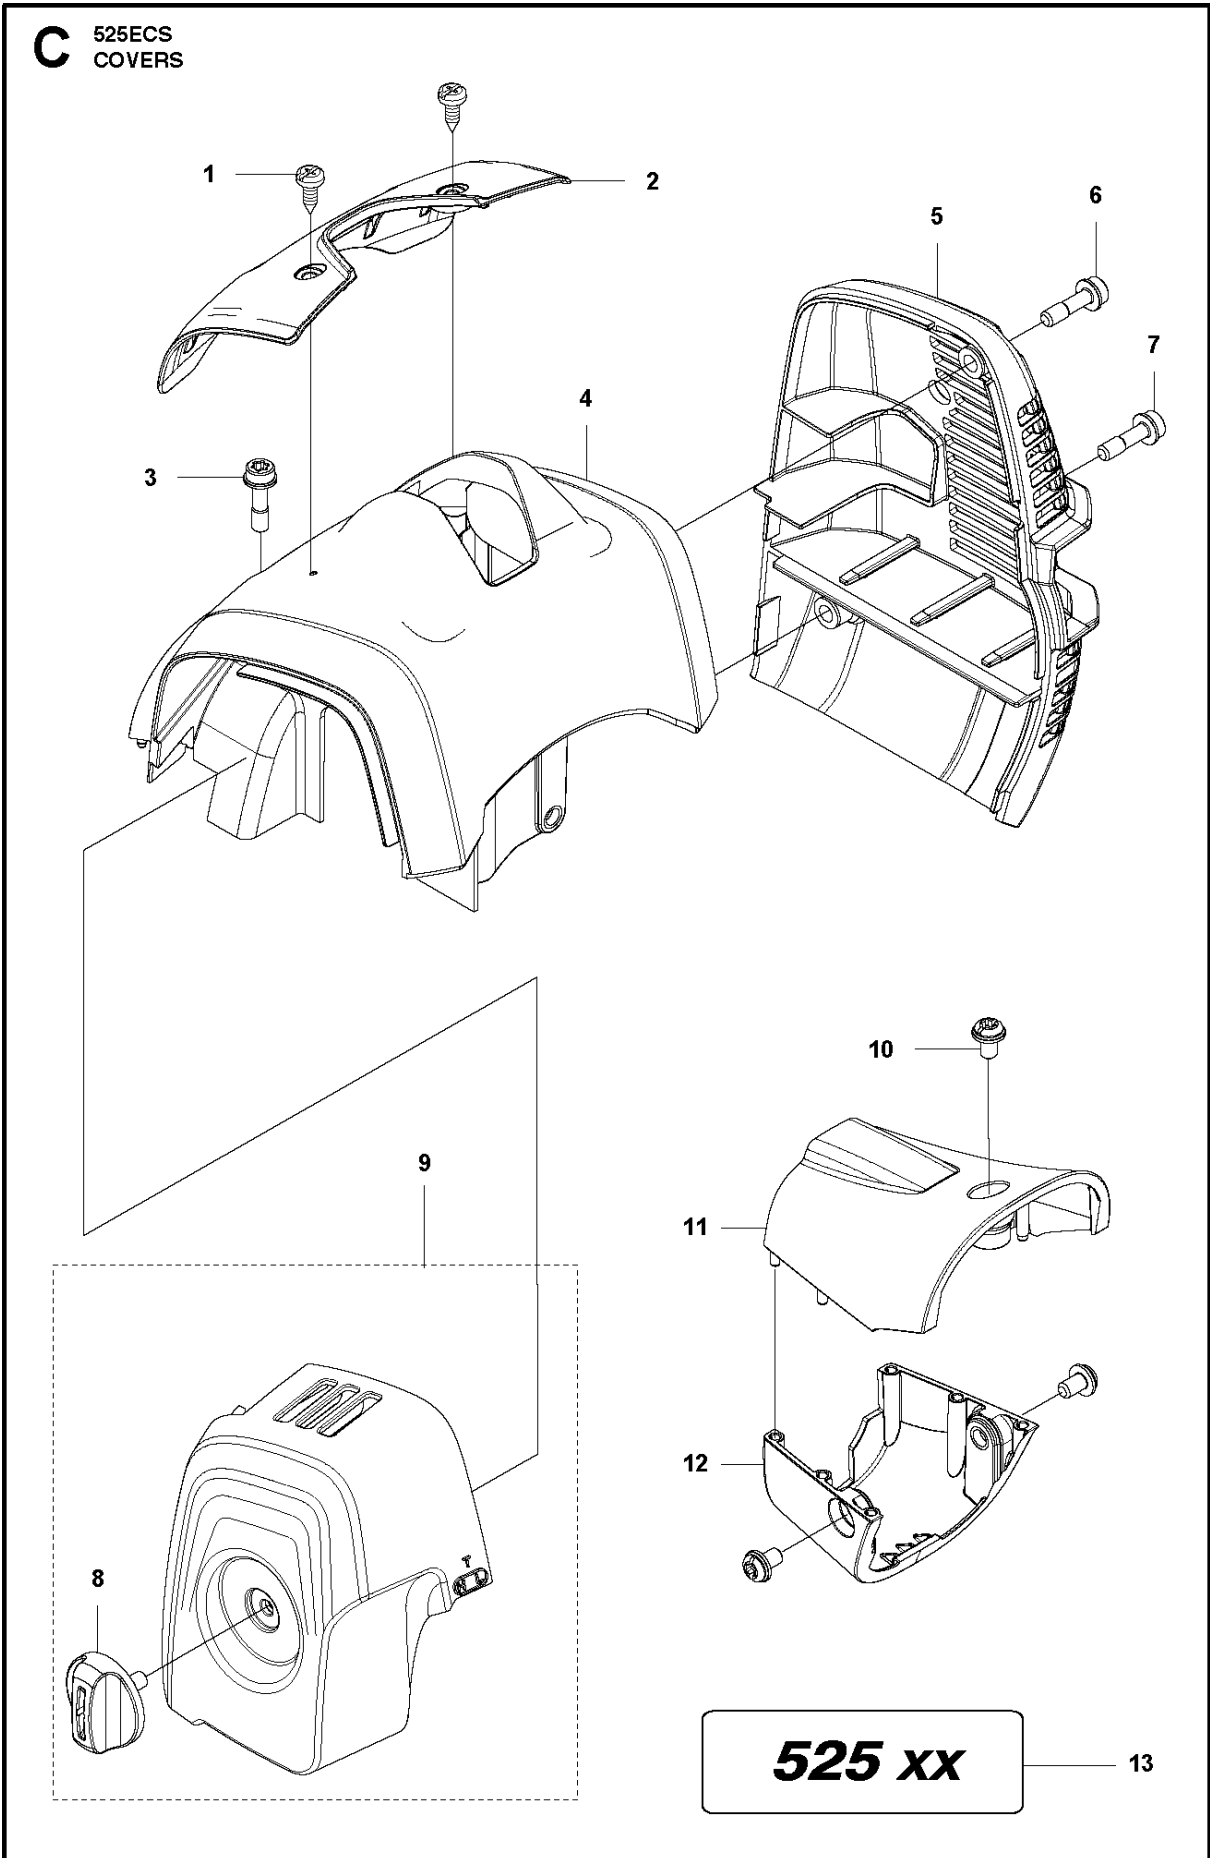

C 525ECS
COVERS

COVER

525 ECS, 2015-11

Ref	Part No	Description	Remark	QTY	KIT
1	503 21 35-12	SCREW CCRPANT		2	
2	576 40 45-01	ARM PROTECTION		1	
3	577 81 54-01	BOLT		1	
4	592 62 13-01	CYLINDER COVER	To be used with 576404101 Housing clutch	1	
4	592 62 13-02	CYLINDER COVER	To be used with 588567701 Housing clutch	1	
5	576 40 47-01	MUFFLER GUARD		1	
6	577 81 54-01	BOLT		1	
7	577 81 54-01	BOLT		1	
8	576 99 24-02	KNOB		1	9
9	578 40 88-01	FILTER COVER		1	
10	544 25 68-01	SCREW		3	
11	577 84 82-01	COVER		1	
12	577 84 81-01	COVER		1	
13	579 44 58-11	DECAL	525ECS	1