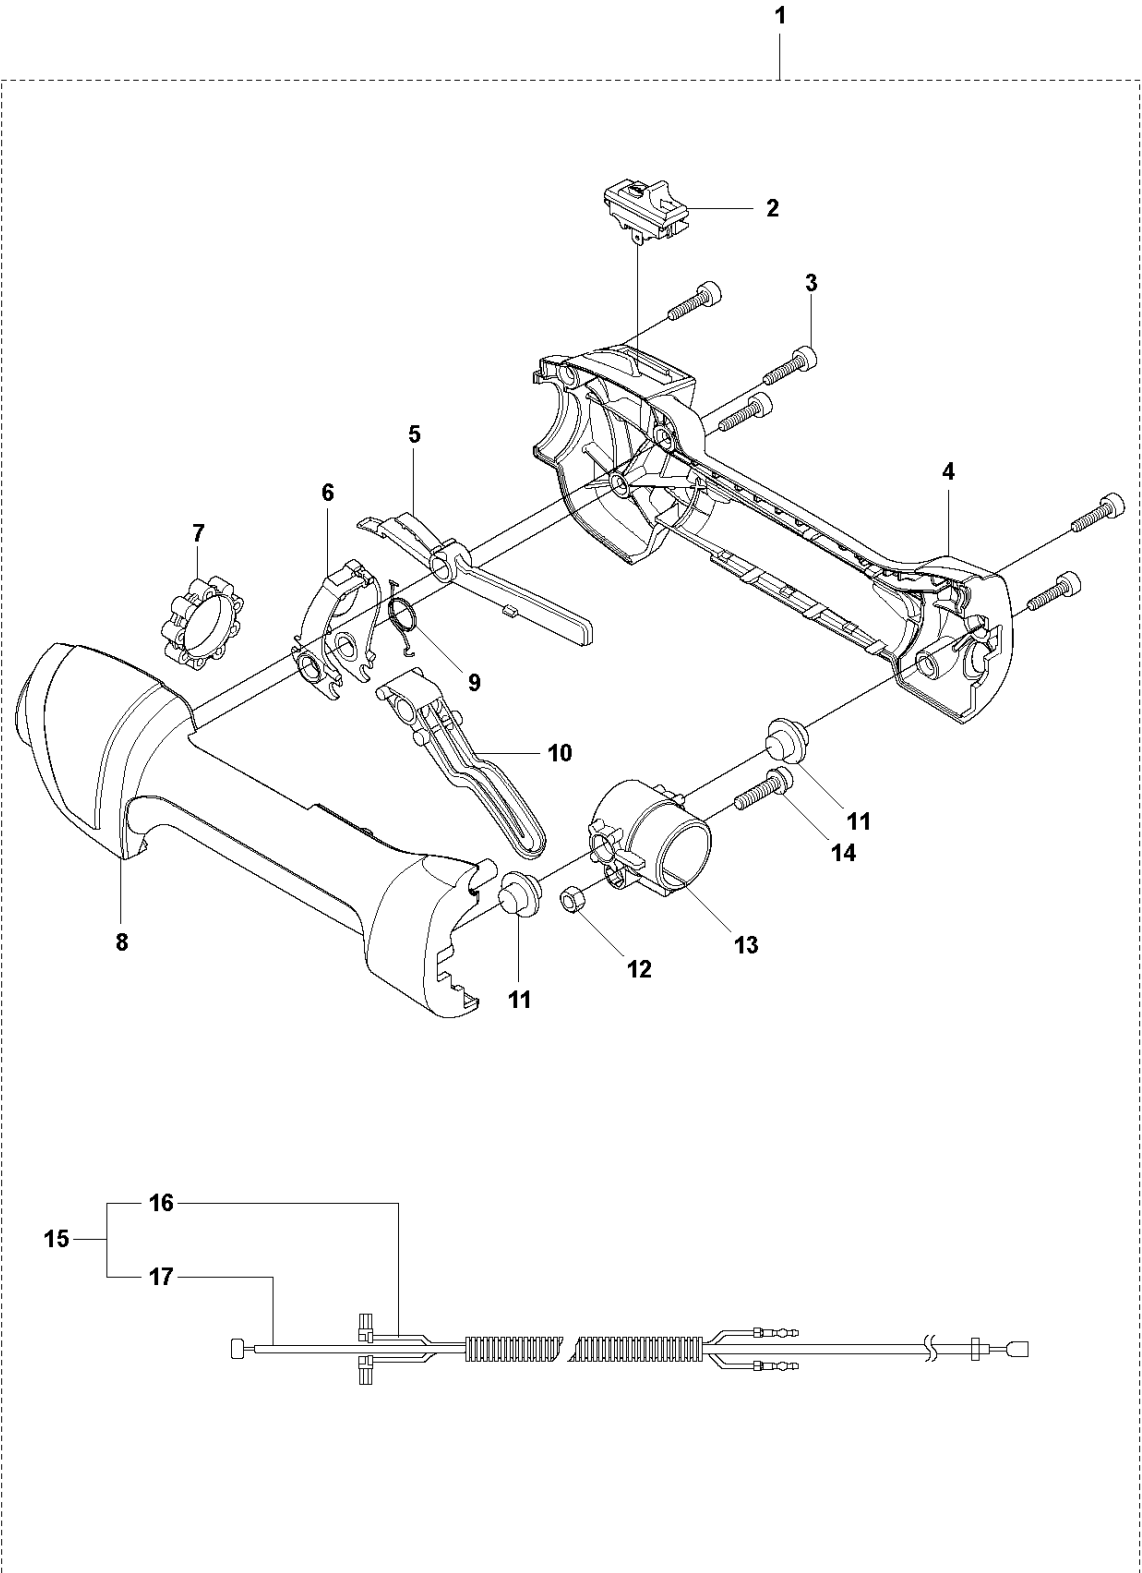

B 525ECS
THROTTLE CONTROLS

THROTTLE CONTROLS

525 ECS, 2015-11

Ref	Part No	Description	Remark	QTY	KIT
1	578 27 95-01	THROTTLE CONTROL		1	
2	537 41 90-01	SWITCH		1	1
3	575 96 05-01	SCREW IHSCT		5	1
4	544 23 84-01	HANDLE HALF		1	1
5	503 87 80-01	THROTTLE LOCKOUT		1	1
6	503 91 81-01	THROTTLE LEVER		1	1
7	503 96 14-01	ABSORBER		1	1
8	544 23 85-01	HANDLE HALF		1	1
9	544 10 08-01	RECOIL SPRING		1	1
10	503 87 79-03	THROTTLE TRIGGER		1	1
11	544 10 17-03	DAMPER		2	1
12	731 23 14-01	HEXAGON NUT		1	1
13	544 11 21-01	RETAINER		1	1
14	506 68 90-01	BOLT		1	1
15	578 27 96-01	WIRING		1	
16	502 53 16-01	SHORT CIRCUIT CABLE		1	15
17	578 86 78-01	THROTTLE CABLE		1	15