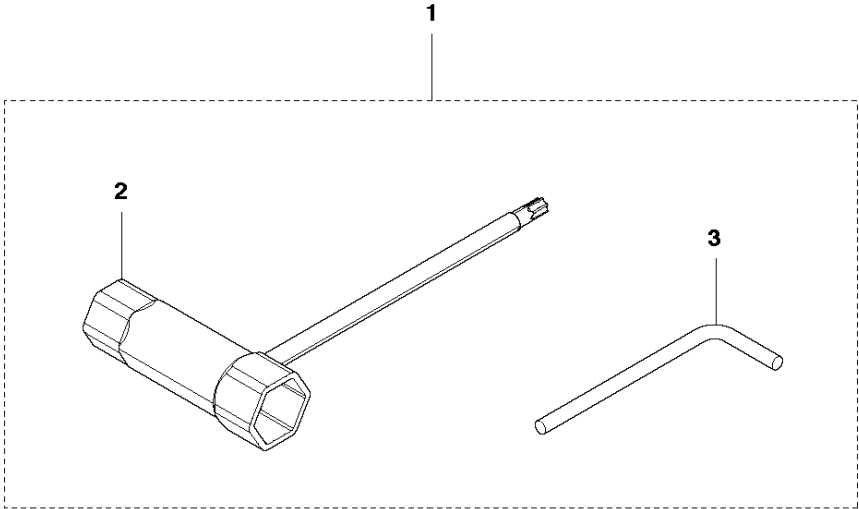

SPARE PARTS LIST

TRIMMERS/EDGERS

525 ECS, 2015-11

M 525ECS
ACCESSORIES

ACCESSORIES

525 ECS, 2015-11

Ref	Part No	Description	Remark	QTY	KIT
1	510 95 89-01	TOOL SET		1	
2	529 26 54-01	SOCKET		1	1
3	505 31 20-01	BAR		1	1
4	503 80 17-01	GREASE		1	
5	503 97 64-01	GREASE		1	
6	531 00 92-48	FILTER OIL		1	

L 525ECS
CARBURETOR

CARBURETOR

525 ECS, 2015-11

Ref	Part No	Description	Remark	QTY KIT
1	520 97 63-01	SCREW		1
2	577 81 57-01	SCREW		1
3	513 59 32-01	SPRING		1
4	579 19 06-01	COVER		1
5	520 95 48-01	GASKET		1
6	502 21 36-01	DIAPHRAGM PUMP		1
7	513 40 08-01	SWIVEL		1
8	516 52 42-01	WASHER		1
9	506 73 86-01	RING		1
10	579 19 07-01	SHAFT		1
11	577 81 55-01	SPRING		1
12	520 75 98-01	SCREW		1
13	520 97 86-01	VALVE		1
14	520 95 70-01	SCREEN		1
15	505 05 79-01	SPRING		1
16	521 57 83-01	PISTON		1
17	520 75 98-01	SCREW		1
18	579 19 08-01	LEVER		1
19	505 05 65-01	RING		1
20	579 19 10-01	SHAFT		1
21	516 52 42-01	WASHER		1
22	584 90 13-01	LEVER		1
23	579 19 11-01	SPRING		1
24	520 75 98-01	SCREW		1
25	581 15 49-01	VALVE		1
26	578 89 54-01	SPRING		1
27	520 97 74-01	PIN		1
28	577 80 72-01	LEVER		1
29	521 08 54-01	VALVE.INLET		1
30	577 80 71-01	SCREW		1
31	516 97 21-01	GASKET		1
32	577 80 70-01	DIAPHRAGM		1
33	514 18 92-01	COVER		1
34	520 97 88-01	SCREW ASSY		4
35	514 24 26-01	BALL		1
36	514 24 33-01	SPRING.CHOKE		1
37	580 68 48-01	GASKET KIT	Coomopes by Item 5,6,31 and 32	1

D 525ECS
CARBURETOR & AIRFILTER

CARBURETOR & AIR FILTER

525 ECS, 2015-11

Ref	Part No	Description	Remark	QTY KIT
1	577 85 15-01	AIR FILTER		1
2	576 40 16-01	AIR FILTER		1
3	580 46 72-01	BOLT		2
4	580 43 79-01	PLATE		1
5	577 85 13-01	FILTER HOUSING		1
6	577 84 83-01	CHOKE CONTROL		1
7	590 90 00-01	THROTTLE CABLE		1
8	577 88 24-02	GASKET		1
9	584 90 14-01	CARBURETTOR		1
10	576 39 91-02	GASKET		1
11	503 93 66-01	PURGE		1
12	577 05 05-01	PIPE		1
13	504 11 43-01	SCREW		3
14	578 90 83-01	INSULATOR		1
15	576 39 89-01	GASKET		1