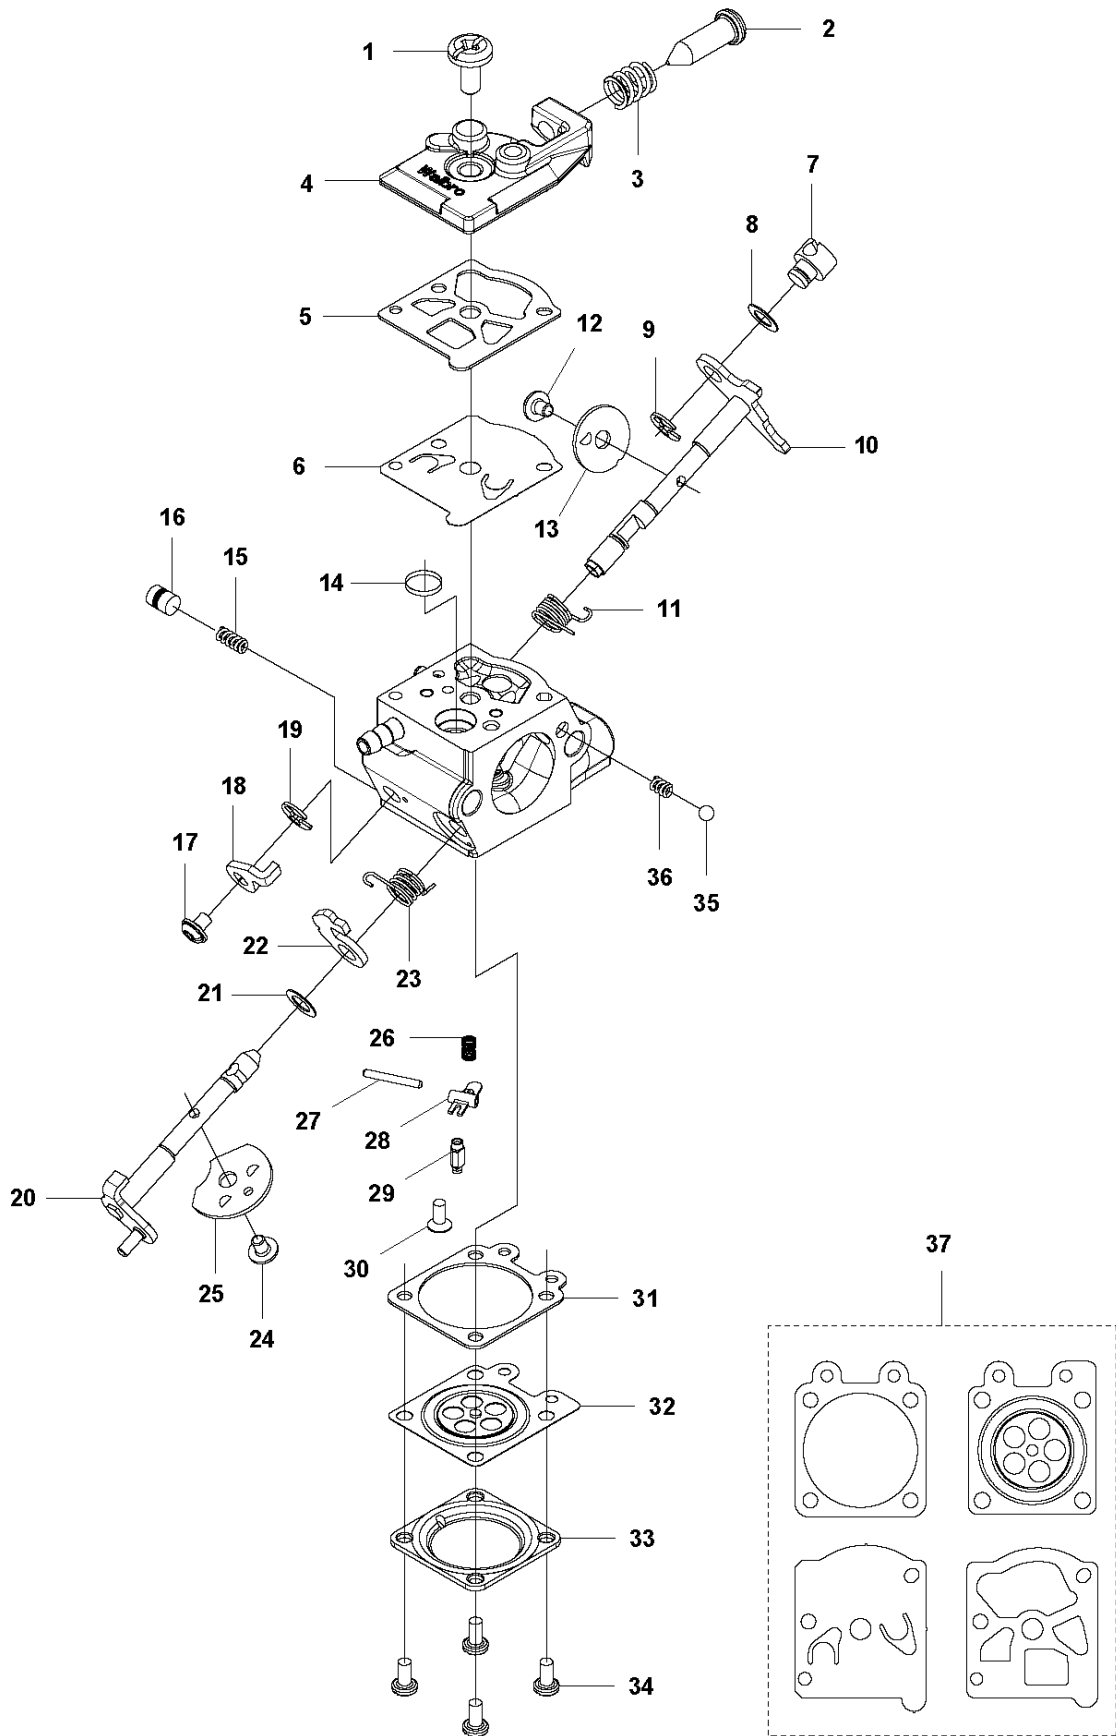

SPARE PARTS LIST

TRIMMERS/EDGERS

525 ECS, 2015-11

M 525ECS
ACCESSORIES

ACCESSORIES

525 ECS, 2015-11

Ref	Part No	Description	Remark	QTY	KIT
1	510 95 89-01	TOOL SET		1	
2	529 26 54-01	SOCKET		1	1
3	505 31 20-01	BAR		1	1
4	503 80 17-01	GREASE		1	
5	503 97 64-01	GREASE		1	
6	531 00 92-48	FILTER OIL		1	

L 525ECS
CARBURETOR

CARBURETOR

525 ECS, 2015-11

Ref	Part No	Description	Remark	QTY KIT
1	520 97 63-01	SCREW		1
2	577 81 57-01	SCREW		1
3	513 59 32-01	SPRING		1
4	579 19 06-01	COVER		1
5	520 95 48-01	GASKET		1
6	502 21 36-01	DIAPHRAGM PUMP		1
7	513 40 08-01	SWIVEL		1
8	516 52 42-01	WASHER		1
9	506 73 86-01	RING		1
10	579 19 07-01	SHAFT		1
11	577 81 55-01	SPRING		1
12	520 75 98-01	SCREW		1
13	520 97 86-01	VALVE		1
14	520 95 70-01	SCREEN		1
15	505 05 79-01	SPRING		1
16	521 57 83-01	PISTON		1
17	520 75 98-01	SCREW		1
18	579 19 08-01	LEVER		1
19	505 05 65-01	RING		1
20	579 19 10-01	SHAFT		1
21	516 52 42-01	WASHER		1
22	584 90 13-01	LEVER		1
23	579 19 11-01	SPRING		1
24	520 75 98-01	SCREW		1
25	581 15 49-01	VALVE		1
26	578 89 54-01	SPRING		1
27	520 97 74-01	PIN		1
28	577 80 72-01	LEVER		1
29	521 08 54-01	VALVE.INLET		1
30	577 80 71-01	SCREW		1
31	516 97 21-01	GASKET		1
32	577 80 70-01	DIAPHRAGM		1
33	514 18 92-01	COVER		1
34	520 97 88-01	SCREW ASSY		4
35	514 24 26-01	BALL		1
36	514 24 33-01	SPRING.CHOKE		1
37	580 68 48-01	GASKET KIT	Coomopes by Item 5,6,31 and 32	1

D 525ECS
CARBURETOR & AIRFILTER

CARBURETOR & AIR FILTER

525 ECS, 2015-11

Ref	Part No	Description	Remark	QTY KIT
1	577 85 15-01	AIR FILTER		1
2	576 40 16-01	AIR FILTER		1
3	580 46 72-01	BOLT		2
4	580 43 79-01	PLATE		1
5	577 85 13-01	FILTER HOUSING		1
6	577 84 83-01	CHOKE CONTROL		1
7	590 90 00-01	THROTTLE CABLE		1
8	577 88 24-02	GASKET		1
9	584 90 14-01	CARBURETTOR		1
10	576 39 91-02	GASKET		1
11	503 93 66-01	PURGE		1
12	577 05 05-01	PIPE		1
13	504 11 43-01	SCREW		3
14	578 90 83-01	INSULATOR		1
15	576 39 89-01	GASKET		1