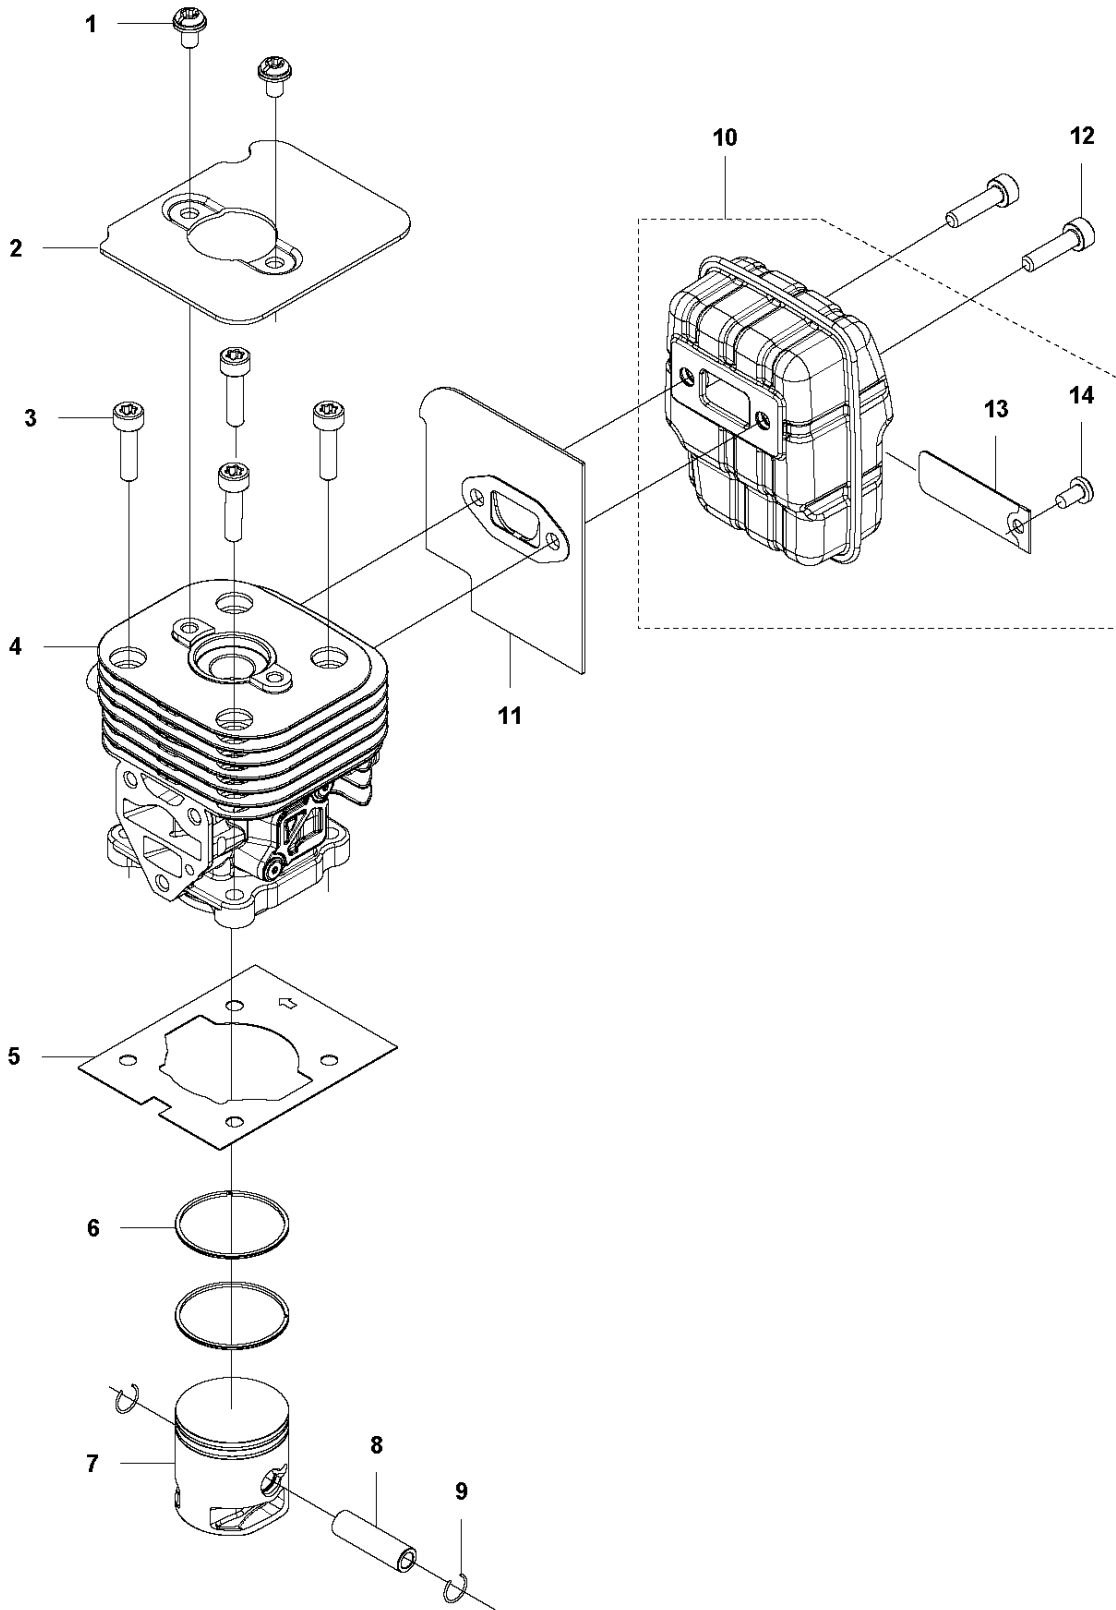

H 525ECS
CYLINDER PISTON & MUFFLER

CYLINDER, PISTON & MUFFLER

525 ECS, 2015-11

Ref	Part No	Description	Remark	QTY	KIT
1	544 25 68-01	SCREW		2	
2	578 78 53-01	PLATE		1	
3	504 11 43-01	SCREW		4	
4	577 97 90-01	CYLINDER		1	
5	576 39 87-02	GASKET		1	
6	506 61 81-01	RING		2	
7	577 91 74-01	PISTON		1	
8	505 04 07-01	PIN		1	
9	505 04 52-01	RING		2	
10	580 52 36-01	MUFFLER ASSY		1	
11	578 40 81-01	GASKET		1	
12	504 11 43-01	SCREW		2	
13	580 51 44-01	SPARK ARRESTER		1	10
14	729 57 74-05	SCREW CRPANT		1	10