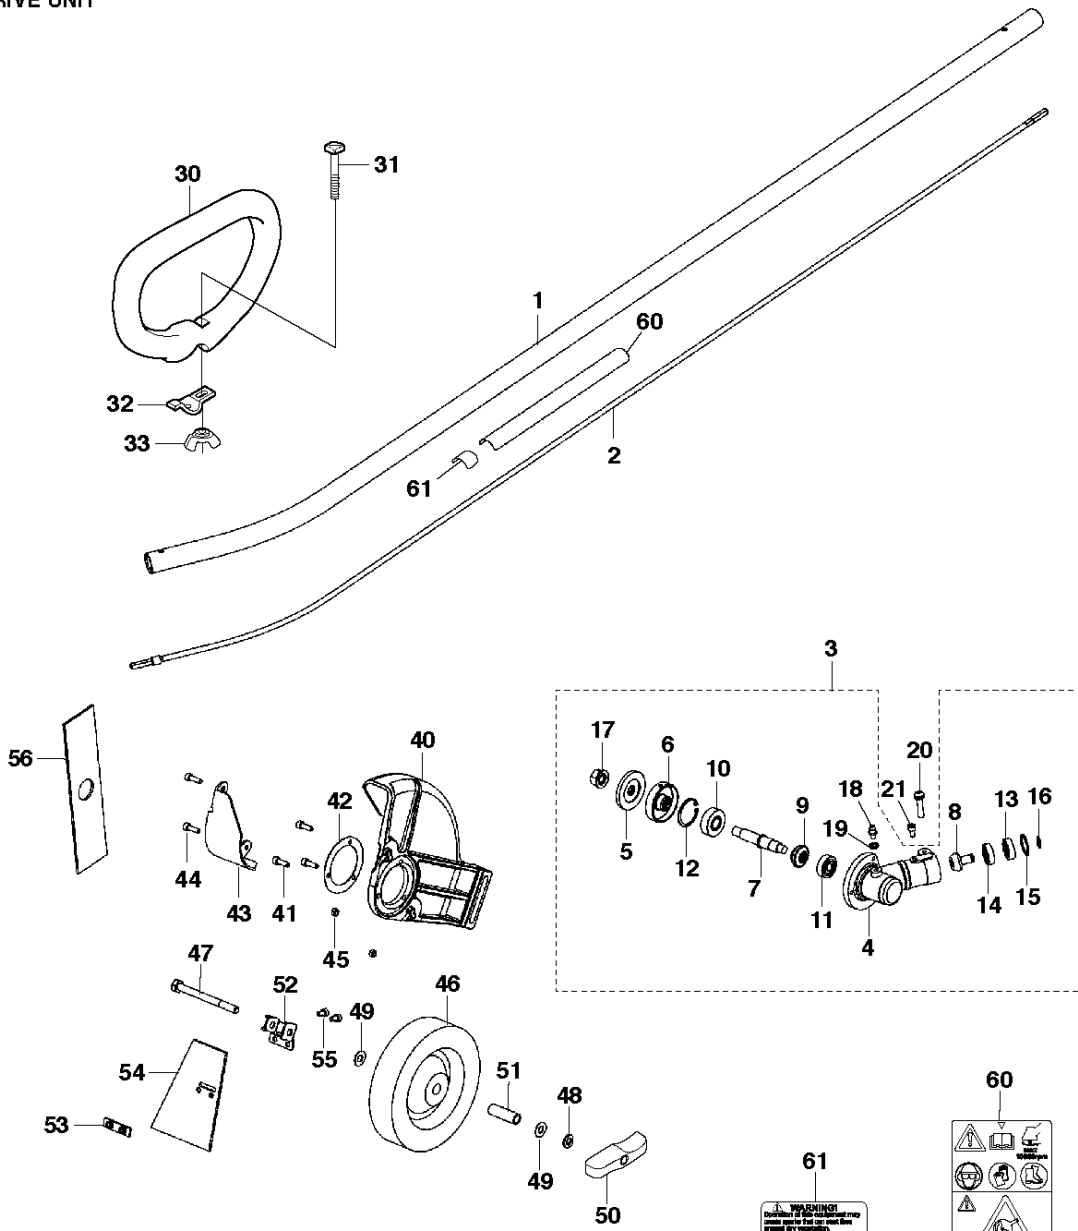

A 525ECS
DRIVE UNIT

60

DRIVE

525 ECS, 2015-11

Ref	Part No	Description	Remark	QTY	KIT
1	526 05 83-01	PIPE-COMP		1	
2	526 05 86-01	SHAFT COMP		1	
3	588 22 14-01	GEAR CASE		1	
4	512 55 60-01	GEARCASE		1	3
5	515 53 75-01	HOLDER		1	3
6	515 53 74-01	HOLDER		1	3
7	588 22 13-01	SHAFT		1	3
8	512 55 61-01	PISTON		1	3
9	515 53 73-01	GEAR		1	3
10	510 56 97-01	BEARING		1	3
11	515 53 70-01	BEARING		1	3
12	504 12 10-01	SNAP RING		1	3
13	505 16 93-01	BEARING		1	3
14	505 16 92-01	BEARING		1	3
15	505 16 94-01	LOCK RING		1	3
16	521 82 18-01	RING		1	3
17	521 80 40-01	NUT		1	3
18	505 17 15-01	FITTING		1	3
19	505 17 16-01	WASHER		1	3
20	576 59 07-01	BOLT		1	
21	529 26 81-01	BOLT		1	
30	537 07 68-01	HANDLE		1	
31	503 21 98-35	SCREW		1	
32	537 04 25-01	ATTACHMENT PLATE		1	
33	503 22 26-01	NUT		1	
40	505 17 17-01	GUARD		1	
41	505 17 18-01	BOLT		3	
42	505 17 19-01	PLATE		1	
43	505 17 20-01	PROTECTIVE PLATE		1	
44	506 74 56-01	BOLT		2	
45	505 17 23-01	NUT		2	
46	505 17 25-01	WHEEL		1	
47	526 05 96-01	BOLT		1	
48	505 17 29-01	SPRING WASHER		1	
49	505 17 30-01	WASHER		2	
50	527 06 86-01	NUT		1	
51	505 17 33-01	SLEEVE		1	
52	526 05 95-01	BLACKET		1	
53	505 17 36-01	PLATE		1	
54	505 17 37-01	RUBBER		1	
55	521 51 61-01	BOLT		2	
56	503 84 82-02	EDGER BLADE		1	
60	588 18 44-01	DECAL		1	
61	522 92 86-02	LABEL		1