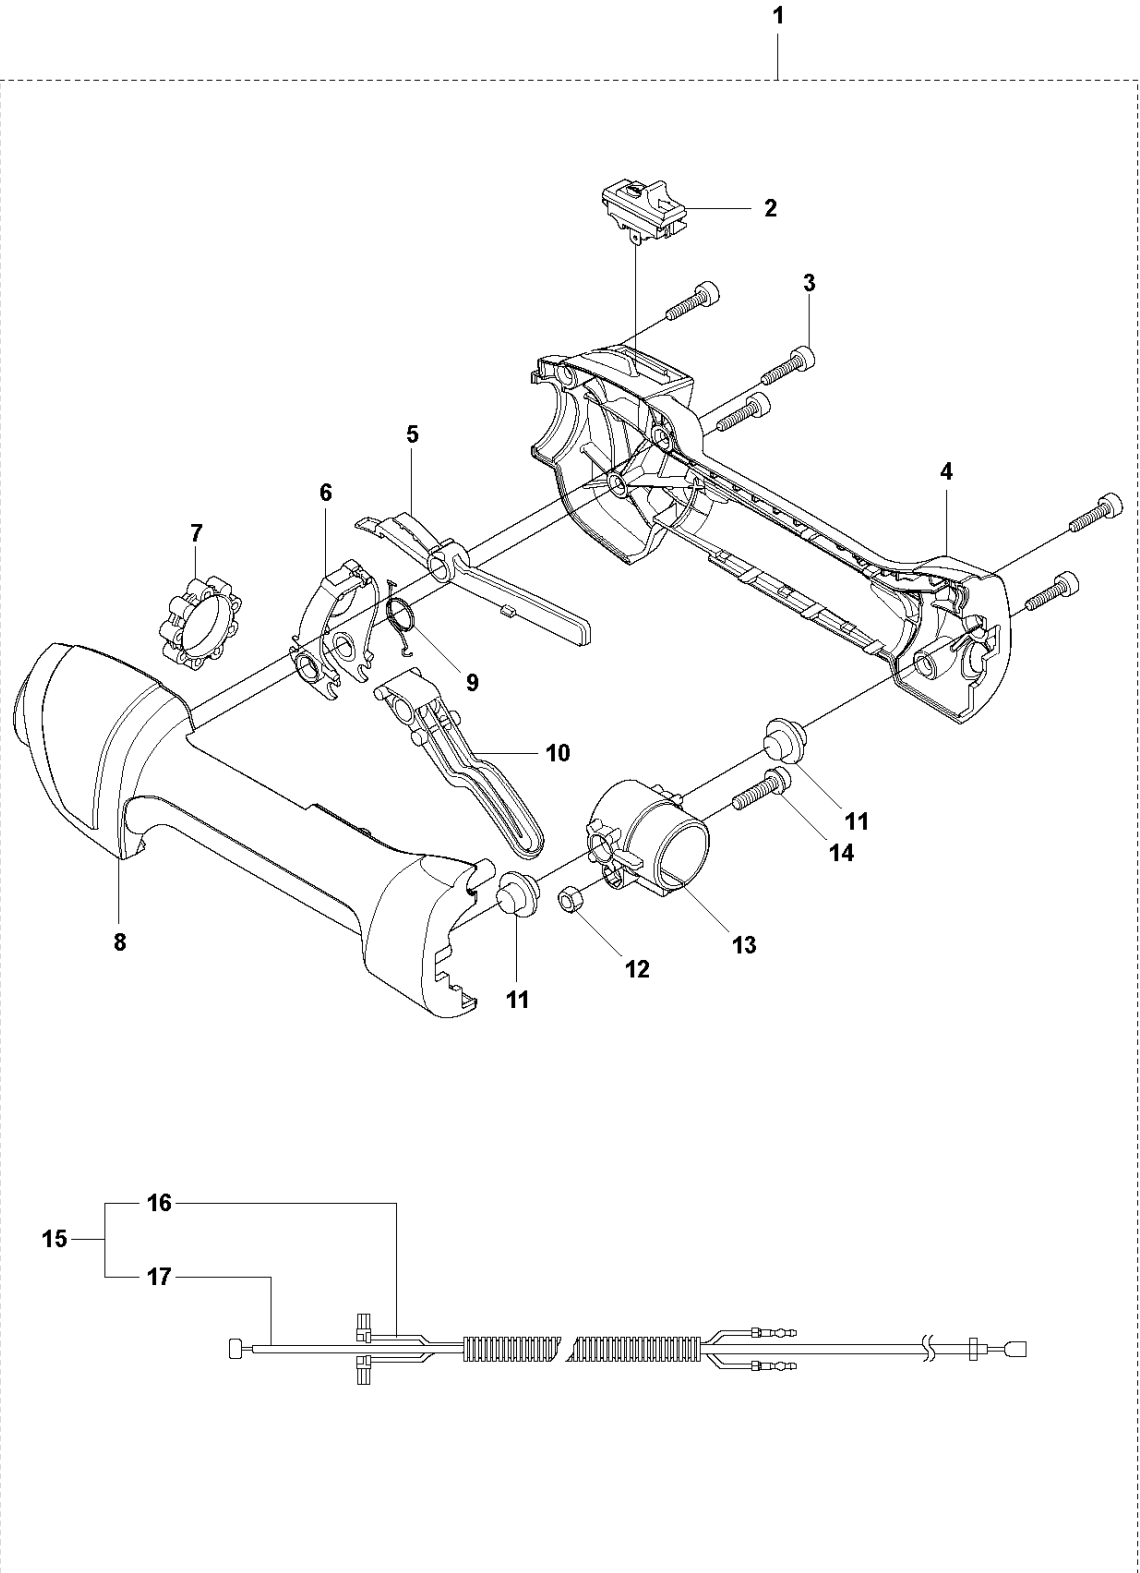

B 525S
THROTTLE CONTROLS

THROTTLE CONTROLS

525 ES,

Ref	Part No	Description	Remark	QTY	KIT
1	578 27 95-01	THROTTLE CONTROL		1	
2	537 41 90-01	SWITCH		1	1
3	575 96 05-01	SCREW IHSCT		5	1
4	544 23 84-01	HANDLE HALF		1	1
5	503 87 80-01	THROTTLE LOCKOUT		1	1
6	503 91 81-01	THROTTLE LEVER		1	1
7	503 96 14-01	ABSORBER		1	1
8	544 23 85-01	HANDLE HALF		1	1
9	544 10 08-01	RECOIL SPRING		1	1
10	503 87 79-03	THROTTLE TRIGGER		1	1
11	544 10 17-03	DAMPER		2	1
12	731 23 14-01	HEXAGON NUT		1	1
13	544 11 21-01	RETAINER		1	1
14	506 68 90-01	BOLT		1	1
15	578 27 96-01	WIRING		1	
16	502 53 16-01	SHORT CIRCUIT CABLE		1	15
17	578 86 78-01	THROTTLE CABLE		1	15