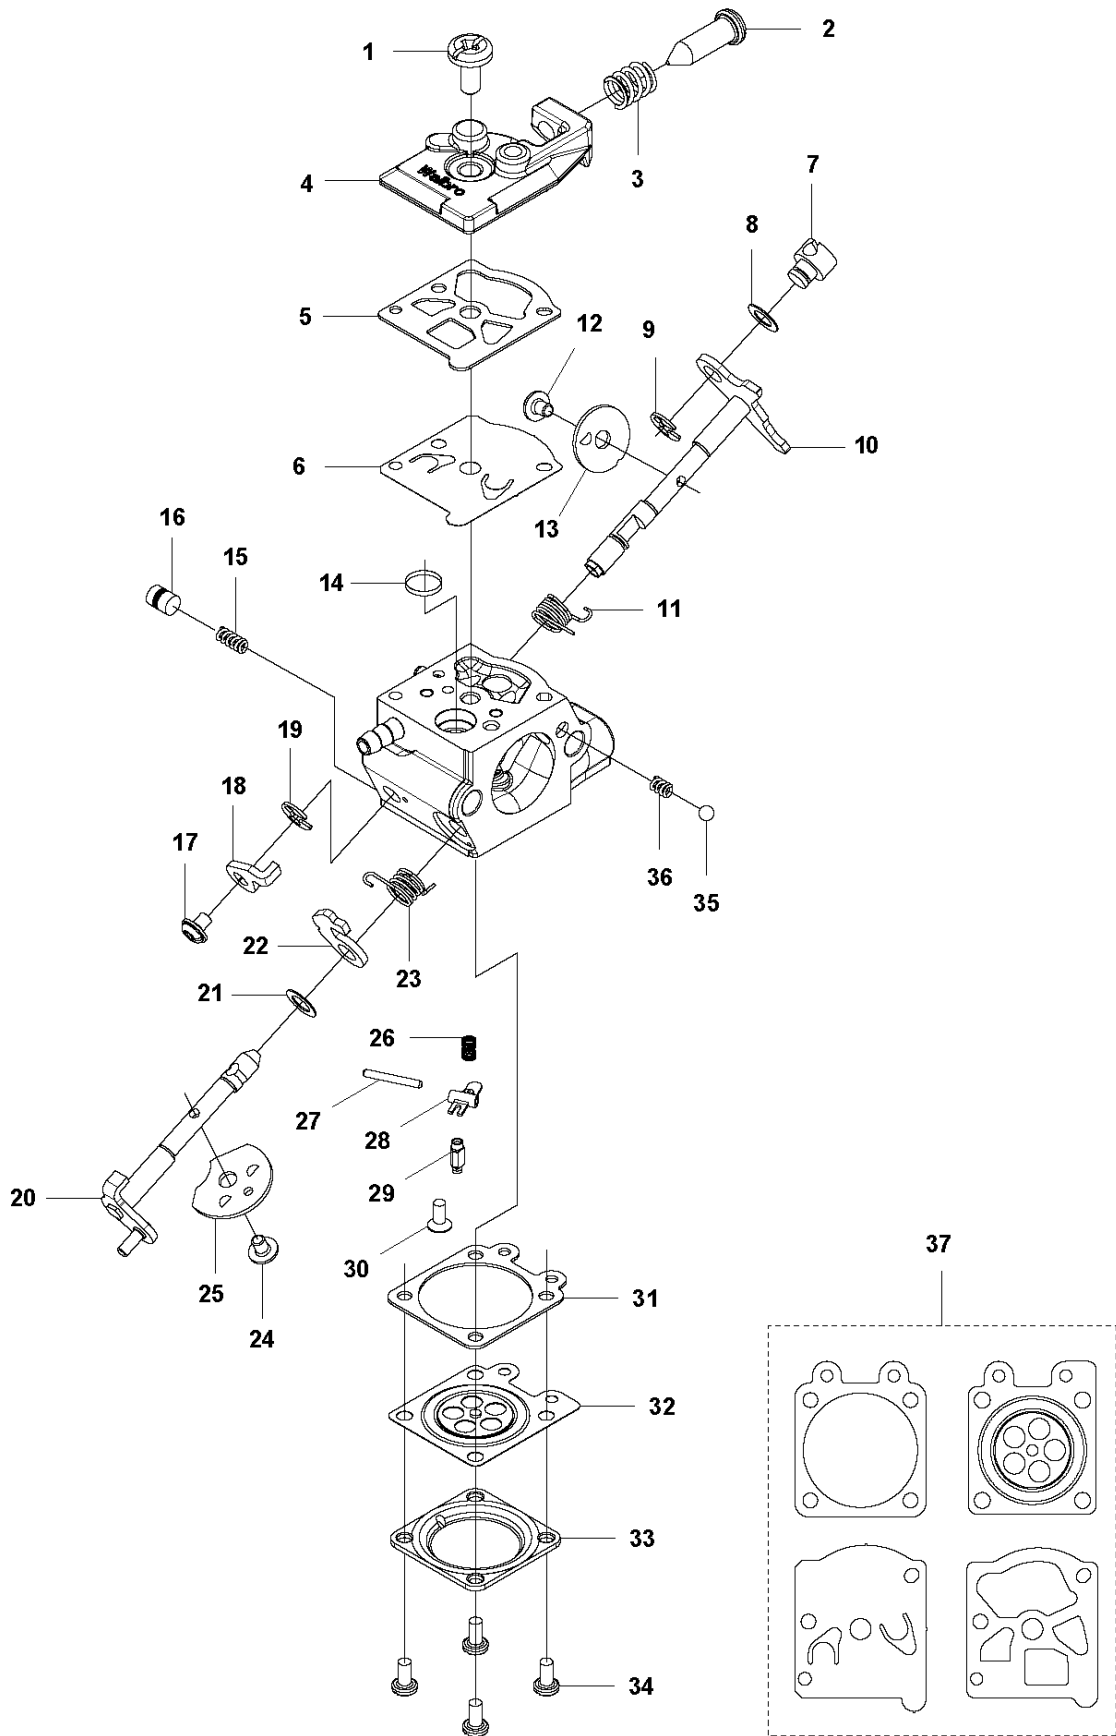

# SPARE PARTS LIST

TRIMMERS/EDGERS

525 ES,

**M** 525ES  
ACCESSORIES

## ACCESSORIES

525 ES,

Ref	Part No	Description	Remark	QTY	KIT
1	585 97 98-01	TOOL KIT		1	
2	577 87 34-01	WRENCH		1	1
3	505 31 19-01	WRENCH		1	1
4	503 80 17-01	GREASE		1	
5	503 97 64-01	GREASE		1	
6	531 00 92-48	FILTER OIL		1	

## CARBURETOR

525 ES,

Ref	Part No	Description	Remark	QTY KIT
1	520 97 63-01	SCREW		1
2	577 81 57-01	SCREW		1
3	513 59 32-01	SPRING		1
4	579 19 06-01	COVER		1
5	520 95 48-01	GASKET		1
6	502 21 36-01	DIAPHRAGM PUMP		1
7	513 40 08-01	SWIVEL		1
8	516 52 42-01	WASHER		1
9	506 73 86-01	RING		1
10	579 19 07-01	SHAFT		1
11	577 81 55-01	SPRING		1
12	520 75 98-01	SCREW		1
13	520 97 86-01	VALVE		1
14	520 95 70-01	SCREEN		1
15	505 05 79-01	SPRING		1
16	521 57 83-01	PISTON		1
17	520 75 98-01	SCREW		1
18	579 19 08-01	LEVER		1
19	505 05 65-01	RING		1
20	579 19 10-01	SHAFT		1
21	516 52 42-01	WASHER		1
22	584 90 13-01	LEVER		1
23	579 19 11-01	SPRING		1
24	520 75 98-01	SCREW		1
25	581 15 49-01	VALVE		1
26	578 89 54-01	SPRING		1
27	520 97 74-01	PIN		1
28	577 80 72-01	LEVER		1
29	521 08 54-01	VALVE.INLET		1
30	577 80 71-01	SCREW		1
31	516 97 21-01	GASKET		1
32	577 80 70-01	DIAPHRAGM		1
33	514 18 92-01	COVER		1
34	520 97 88-01	SCREW ASSY		4
35	514 24 26-01	BALL		1
36	514 24 33-01	SPRING.CHOKE		1
37	580 68 48-01	GASKET KIT	Coomopes by Item 5,6,31 and 32	1

## CARBURETOR &amp; AIR FILTER

525 ES,

Ref	Part No	Description	Remark	QTY KIT
1	577 85 15-01	AIR FILTER		1
2	576 40 16-01	AIR FILTER		1
3	580 46 72-01	BOLT		2
4	580 43 79-01	PLATE		1
5	577 85 13-01	FILTER HOUSING		1
6	577 84 83-01	CHOKE CONTROL		1
7	590 90 00-01	THROTTLE CABLE		1
8	577 88 24-02	GASKET		1
9	584 90 14-01	CARBURETTOR		1
10	576 39 91-02	GASKET		1
11	503 93 66-01	PURGE		1
12	577 05 05-01	PIPE		1
13	504 11 43-01	SCREW		3
14	578 90 83-01	INSULATOR		1
15	576 39 89-01	GASKET		1