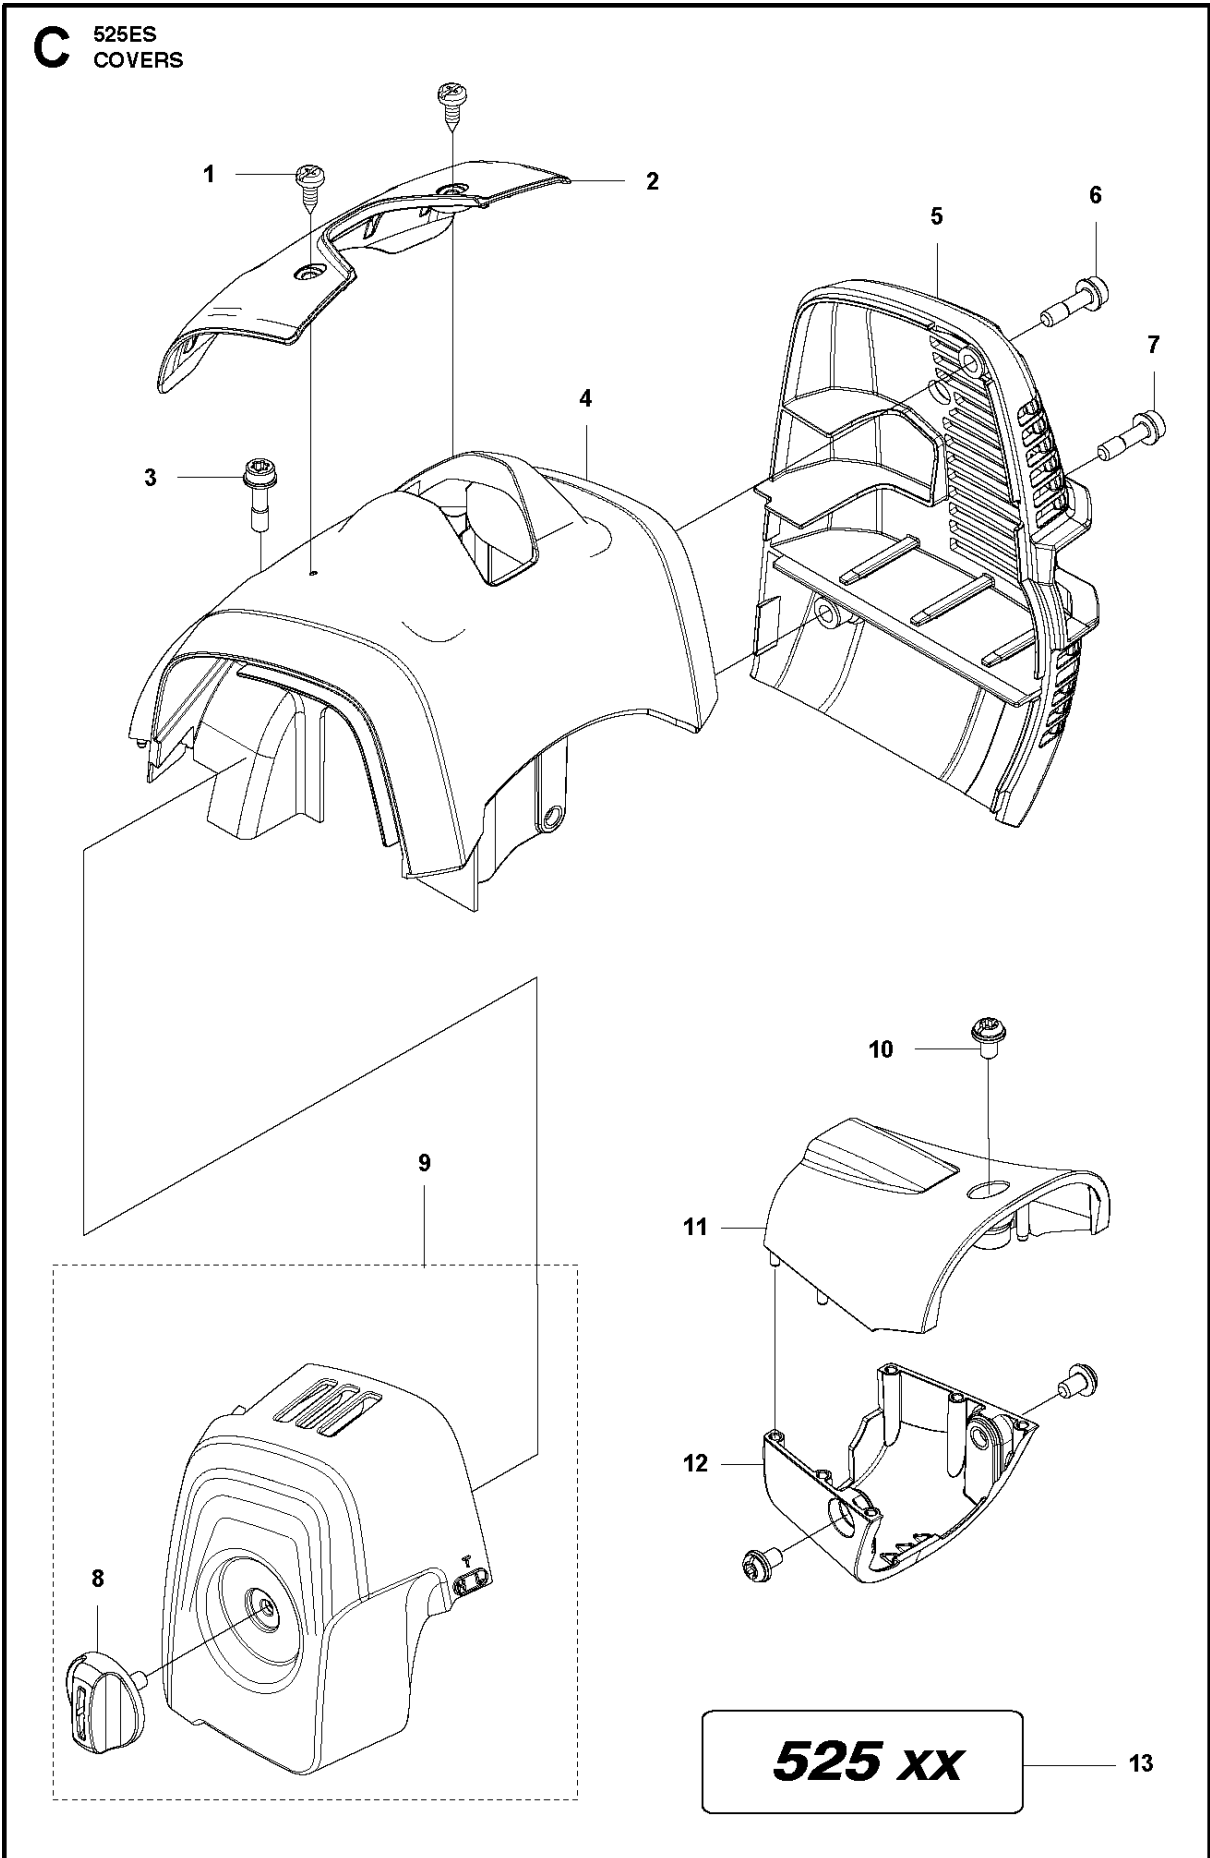

C 525ES
COVERS

COVER

525 ES,

Ref	Part No	Description	Remark	QTY	KIT
1	503 21 35-12	SCREW CCRPANT		2	
2	576 40 45-01	ARM PROTECTION		1	
3	577 81 54-01	BOLT		1	
4	592 62 13-01	CYLINDER COVER	To be used with 576404101 Housing clutch	1	
4	592 62 13-02	CYLINDER COVER	To be used with 588567701 Housing clutch	1	
5	576 40 47-01	MUFFLER GUARD		1	
6	577 81 54-01	BOLT		1	
7	577 81 54-01	BOLT		1	
8	576 99 24-02	KNOB		1	9
9	578 40 88-01	FILTER COVER		1	
10	544 25 68-01	SCREW		3	
11	577 84 82-01	COVER		1	
12	577 84 81-01	COVER		1	
13	579 44 58-12	DECAL	525ES	1