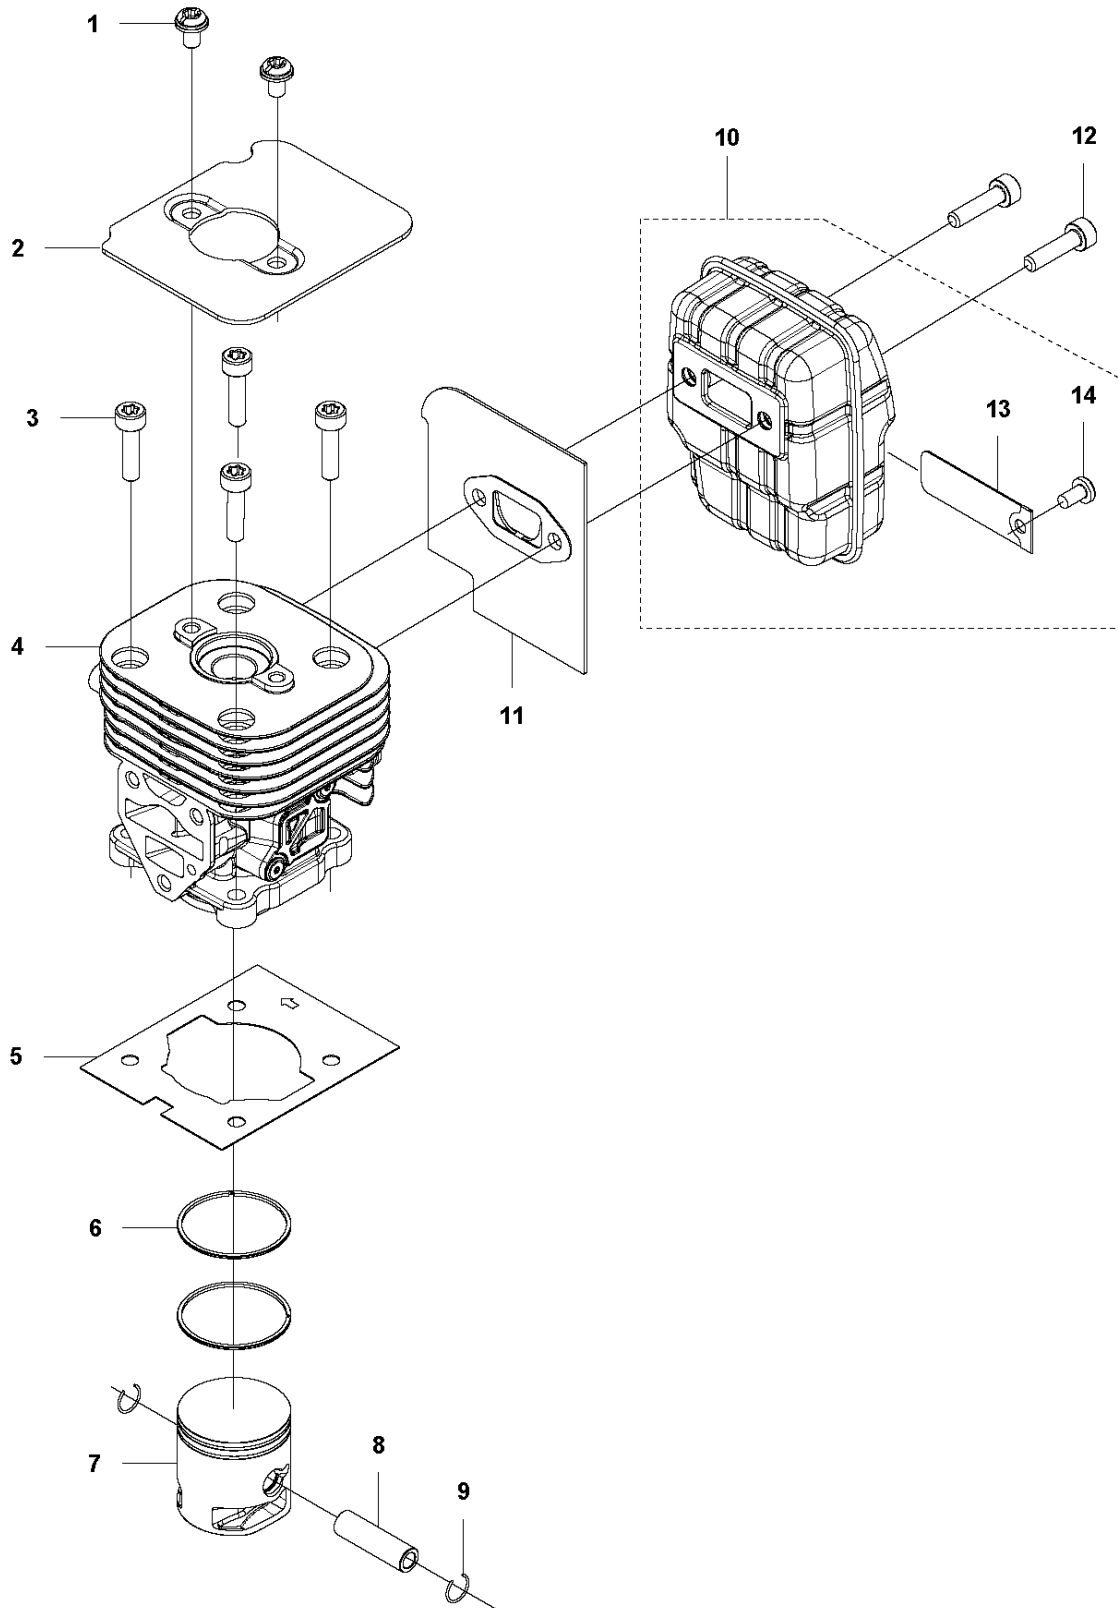

H 525ES
CYLINDER PISTON & MUFFLER

CYLINDER, PISTON & MUFFLER

525 ES,

Ref	Part No	Description	Remark	QTY	KIT
1	544 25 68-01	SCREW		2	
2	578 78 53-01	PLATE		1	
3	504 11 43-01	SCREW		4	
4	577 97 90-01	CYLINDER		1	
5	576 39 87-02	GASKET		1	
6	506 61 81-01	RING		2	
7	577 91 74-01	PISTON		1	
8	505 04 07-01	PIN		1	
9	505 04 52-01	RING		2	
10	580 52 36-01	MUFFLER ASSY		1	
11	578 40 81-01	GASKET		1	
12	504 11 43-01	SCREW		2	
13	580 51 44-01	SPARK ARRESTER		1	10
14	729 57 74-05	SCREW CRPANT		1	10