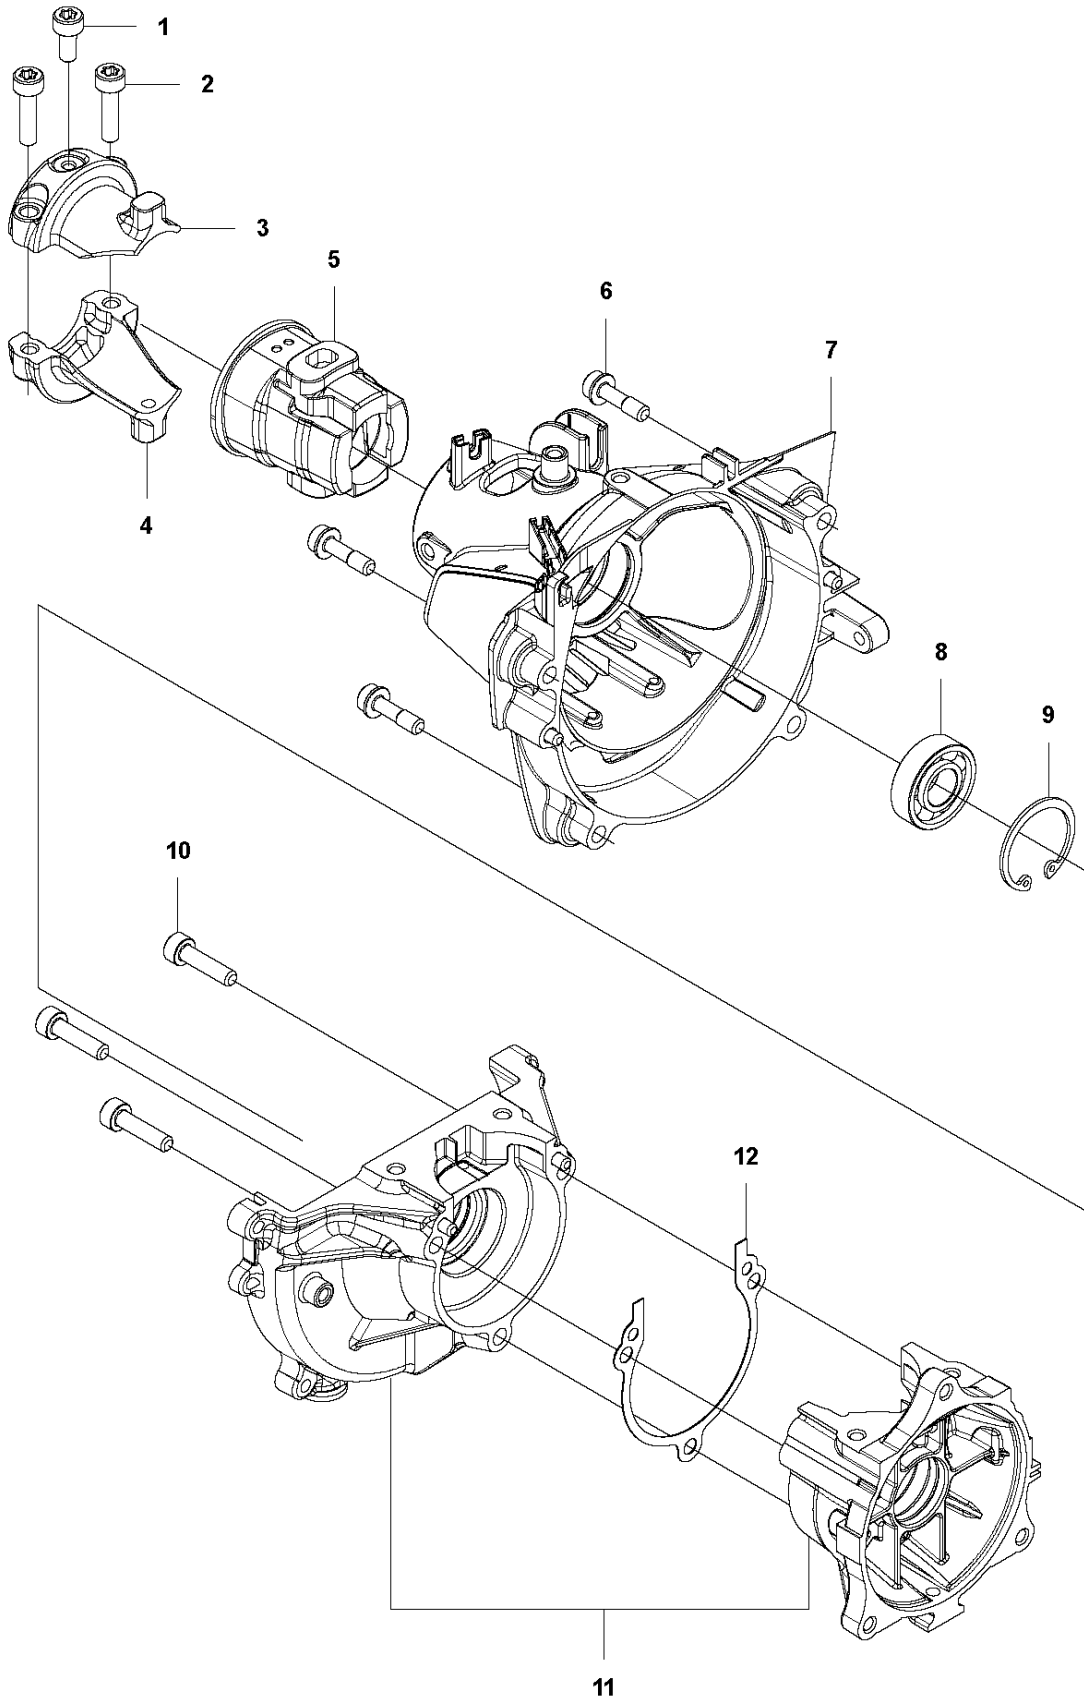

J 525ES
CRANK CASE

CRANKCASE

525 ES,

Ref	Part No	Description	Remark	QTY KIT
1	529 26 81-01	BOLT		1
2	577 94 20-01	BOLT		2
3	576 42 07-02	BRACKET		1
4	576 42 08-02	BRACKET		1
5	576 42 05-01	CUSHION		1
6	577 81 54-01	BOLT		4
7	588 56 77-01	HOUSING		1
8	525 95 32-01	BEARING		1
9	506 60 99-01	RING		1
10	504 11 43-01	SCREW		3
11	581 30 86-02	CRANKCASE		1
12	576 39 95-02	GASKET		1