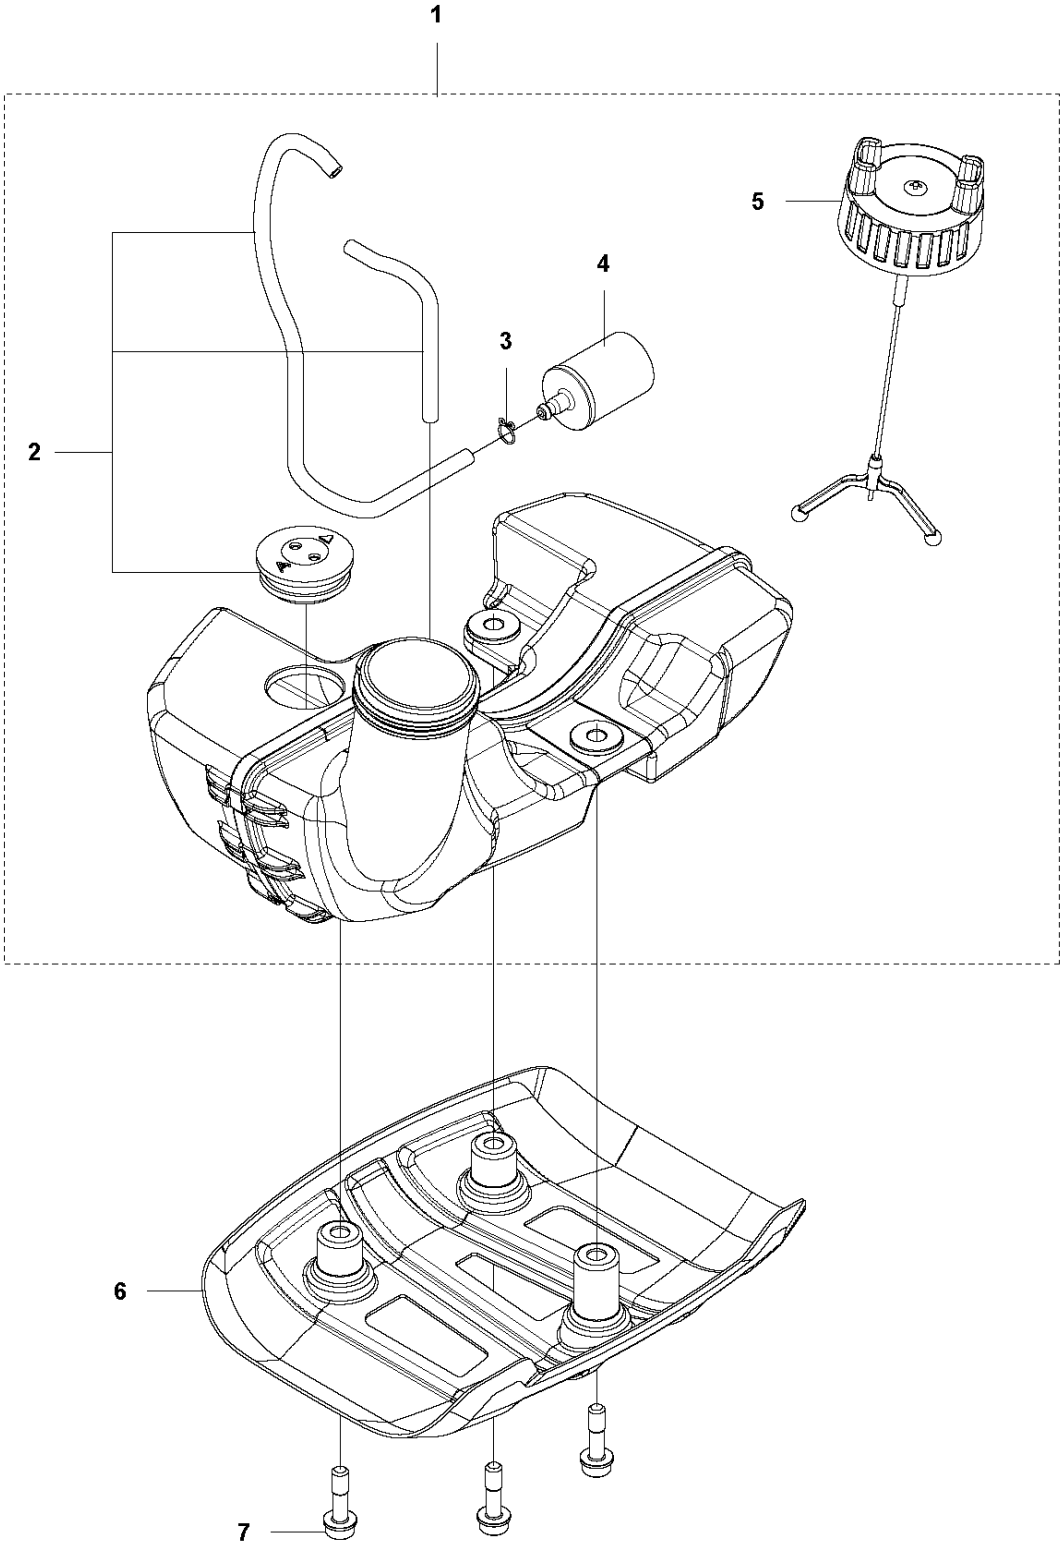

F 525ES
FUEL TANK

FUEL TANK

525 ES,

Ref	Part No	Description	Remark	QTY	KIT
1	576 40 51-01	FUEL TANK		1	
2	579 21 03-02	HOSE ASSY		1	1
3	506 70 70-01	CLIP		5	1
4	503 44 34-01	FILTER UNIT		1	1
5	579 64 57-03	TANK CAP		1	1
6	576 40 55-01	SKID PLATE		1	
7	577 81 54-01	BOLT		3