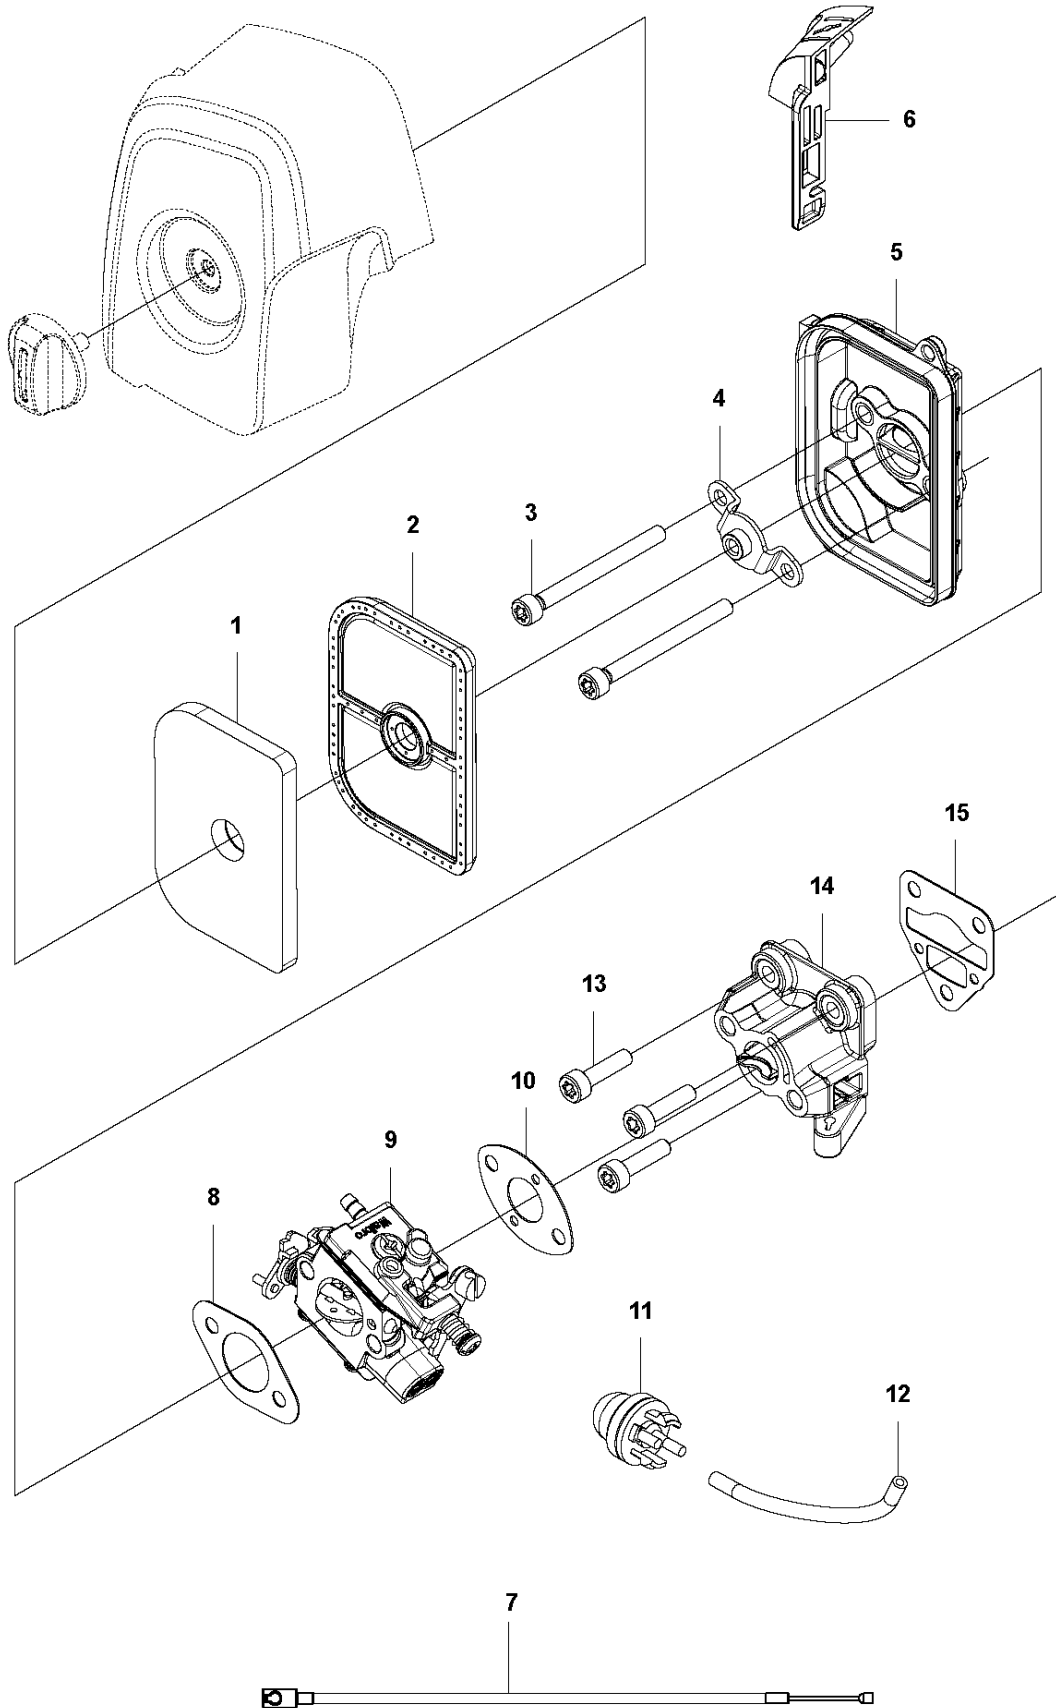

## ACCESSORIES

525 ES,

Ref	Part No	Description	Remark	QTY	KIT
1	585 97 98-01	TOOL KIT		1	
2	577 87 34-01	WRENCH		1	1
3	505 31 19-01	WRENCH		1	1
4	503 80 17-01	GREASE		1	
5	503 97 64-01	GREASE		1	
6	531 00 92-48	FILTER OIL		1	

## CARBURETOR

525 ES,

Ref	Part No	Description	Remark	QTY KIT
1	520 97 63-01	SCREW		1
2	577 81 57-01	SCREW		1
3	513 59 32-01	SPRING		1
4	579 19 06-01	COVER		1
5	520 95 48-01	GASKET		1
6	502 21 36-01	DIAPHRAGM PUMP		1
7	513 40 08-01	SWIVEL		1
8	516 52 42-01	WASHER		1
9	506 73 86-01	RING		1
10	579 19 07-01	SHAFT		1
11	577 81 55-01	SPRING		1
12	520 75 98-01	SCREW		1
13	520 97 86-01	VALVE		1
14	520 95 70-01	SCREEN		1
15	505 05 79-01	SPRING		1
16	521 57 83-01	PISTON		1
17	520 75 98-01	SCREW		1
18	579 19 08-01	LEVER		1
19	505 05 65-01	RING		1
20	579 19 10-01	SHAFT		1
21	516 52 42-01	WASHER		1
22	584 90 13-01	LEVER		1
23	579 19 11-01	SPRING		1
24	520 75 98-01	SCREW		1
25	581 15 49-01	VALVE		1
26	578 89 54-01	SPRING		1
27	520 97 74-01	PIN		1
28	577 80 72-01	LEVER		1
29	521 08 54-01	VALVE.INLET		1
30	577 80 71-01	SCREW		1
31	516 97 21-01	GASKET		1
32	577 80 70-01	DIAPHRAGM		1
33	514 18 92-01	COVER		1
34	520 97 88-01	SCREW ASSY		4
35	514 24 26-01	BALL		1
36	514 24 33-01	SPRING.CHOKE		1
37	580 68 48-01	GASKET KIT	Coomopes by Item 5,6,31 and 32	1

## CARBURETOR &amp; AIR FILTER

525 ES,

Ref	Part No	Description	Remark	QTY KIT
1	577 85 15-01	AIR FILTER		1
2	576 40 16-01	AIR FILTER		1
3	580 46 72-01	BOLT		2
4	580 43 79-01	PLATE		1
5	577 85 13-01	FILTER HOUSING		1
6	577 84 83-01	CHOKE CONTROL		1
7	590 90 00-01	THROTTLE CABLE		1
8	577 88 24-02	GASKET		1
9	584 90 14-01	CARBURETTOR		1
10	576 39 91-02	GASKET		1
11	503 93 66-01	PURGE		1
12	577 05 05-01	PIPE		1
13	504 11 43-01	SCREW		3
14	578 90 83-01	INSULATOR		1
15	576 39 89-01	GASKET		1