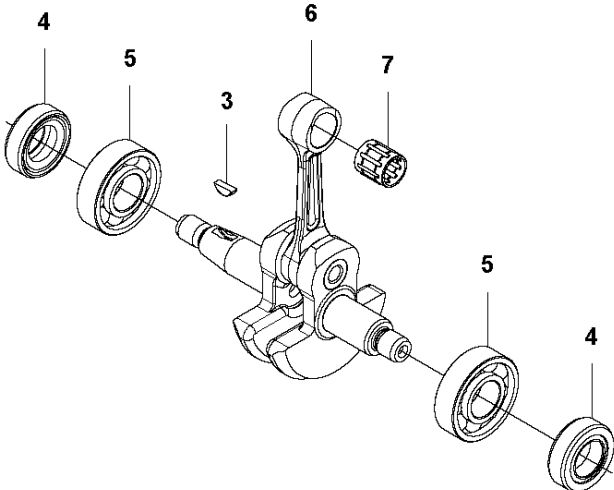

K 525ES
CRANK SHAFT

CRANKSHAFT

525 ES,

Ref	Part No	Description	Remark	QTY KIT
1	576 40 46-01	MUFFLER		1
2	544 25 68-01	SCREW		1
3	506 68 94-01	KEY		1
4	504 12 15-01	SEALING		2
5	506 61 03-01	BEARING		2
6	586 65 66-01	CRANKSHAFT		1
7	576 40 27-01	BEARING		1