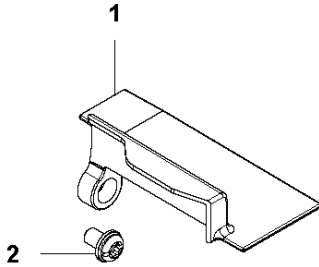

K 525ES
CRANK SHAFT

CRANKSHAFT

525 ES,

Ref	Part No	Description	Remark	QTY KIT
1	576 40 46-01	MUFFLER		1
2	544 25 68-01	SCREW		1
3	506 68 94-01	KEY		1
4	504 12 15-01	SEALING		2
5	506 61 03-01	BEARING		2
6	586 65 66-01	CRANKSHAFT		1
7	576 40 27-01	BEARING		1