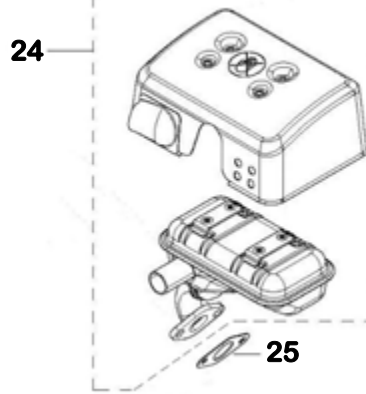

R100 ENGINE

N°	Article	PUBERT Reference	Description	Qty
1	590 39 11-01	0001210209	KIT PISTON	1
2	590 39 12-01	0001150011	ROD, CONNECTING	1
3	590 39 13-01	0001210200	AIR CLEANER	1
4	590 39 14-01	0001200052	AIR CLEANER ELEMENT	1
5	590 39 16-01	0001210203	SCREW	2
6	577 47 27-01	0001200066	ROD, GOVERNOR	1
7	577 47 28-01	0001210205	SPRING, GOVERNOR	1
8	577 47 24-01	0001150036	CONTROL ASSY, THROTTLE	1
9	577 47 25-01	0001150022	SPRING, THROTTLE VALVE RETURNING	1
10	577 47 30-01	0001180001	HEAD CYLINDER COVER	1
11	577 46 87-01	0001180002	HEAD CYLINDER COVER GASKET	1
12	577 47 32-01	0001000599	SPARK PLUG	1
13	577 47 29-01	0001150100	BLOCK	1
14	577 47 18-01	0001180037	FUEL TANK COVER	1
15	577 47 41-01	0001180039	FUEL STRAINER	1
16	577 47 40-01	0001150031	FUEL TANK	1
17	590 39 17-01	0001180036	FUEL TANK OUTLET	1
18	577 47 33-01	0001200025	OIL DIPSTICK	1
19	577 47 34-01	0001150020	IGNITION COIL	1
20	577 47 35-01	0001150035	CARBURETOR KIT	1
21	577 47 23-01	0001150018	CARBURETOR GASKET	3
22	577 47 31-01	0001150019	PLATE INSULATOR	1
23	577 47 37-01	0001150015	RECOIL STARTER	1
24	590 39 18-01	0001210204	MUFFLER	1
25	590 39 19-01	0001200085	MUFFLER EXHAUST GASKET	1
26	590 39 21-01	0330091002	R100 ENGINE	1