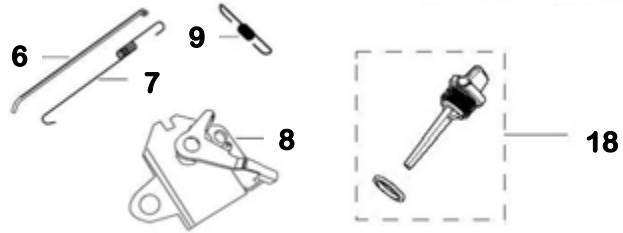

R100 ENGINE

N°	Article	PUBERT Reference	Description	Qty
1	590 39 11-01	0001210209	KIT PISTON	1
2	590 39 12-01	0001150011	ROD, CONNECTING	1
3	590 39 13-01	0001210200	AIR CLEANER	1
4	590 39 14-01	0001200052	AIR CLEANER ELEMENT	1
5	590 39 16-01	0001210203	SCREW	2
6	577 47 27-01	0001200066	ROD, GOVERNOR	1
7	577 47 28-01	0001210205	SPRING, GOVERNOR	1
8	577 47 24-01	0001150036	CONTROL ASSY, THROTTLE	1
9	577 47 25-01	0001150022	SPRING, THROTTLE VALVE RETURNING	1
10	577 47 30-01	0001180001	HEAD CYLINDER COVER	1
11	577 46 87-01	0001180002	HEAD CYLINDER COVER GASKET	1
12	577 47 32-01	0001000599	SPARK PLUG	1
13	577 47 29-01	0001150100	BLOCK	1
14	577 47 18-01	0001180037	FUEL TANK COVER	1
15	577 47 41-01	0001180039	FUEL STRAINER	1
16	577 47 40-01	0001150031	FUEL TANK	1
17	590 39 17-01	0001180036	FUEL TANK OUTLET	1
18	577 47 33-01	0001200025	OIL DIPSTICK	1
19	577 47 34-01	0001150020	IGNITION COIL	1
20	577 47 35-01	0001150035	CARBURETOR KIT	1
21	577 47 23-01	0001150018	CARBURETOR GASKET	3
22	577 47 31-01	0001150019	PLATE INSULATOR	1
23	577 47 37-01	0001150015	RECOIL STARTER	1
24	590 39 18-01	0001210204	MUFFLER	1
25	590 39 19-01	0001200085	MUFFLER EXHAUST GASKET	1
26	590 39 21-01	0330091002	R100 ENGINE	1