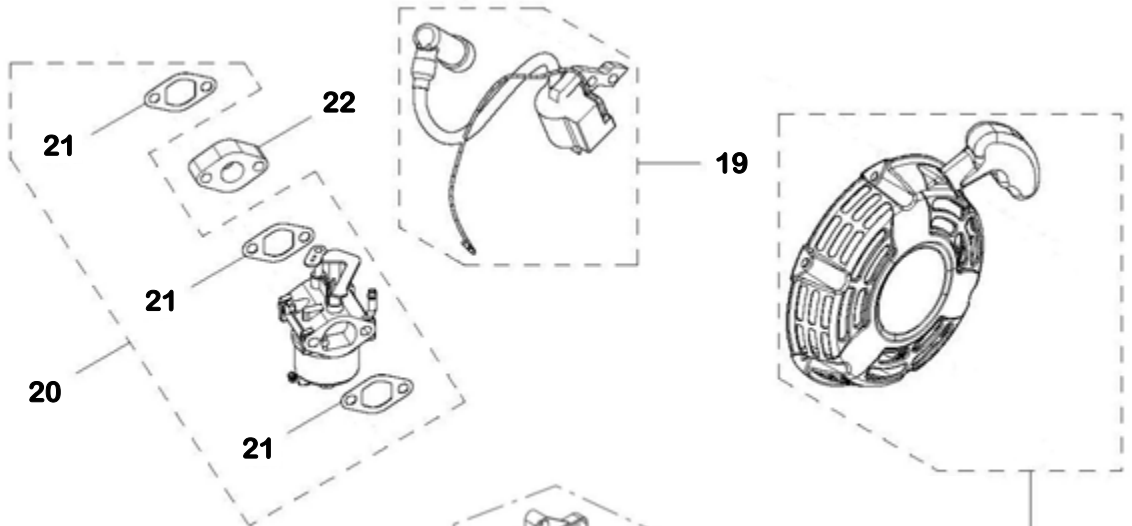

R100 ENGINE

N°	Article	PUBERT Reference	Description	Qty
1	590 39 11-01	0001210209	KIT PISTON	1
2	590 39 12-01	0001150011	ROD, CONNECTING	1
3	590 39 13-01	0001210200	AIR CLEANER	1
4	590 39 14-01	0001200052	AIR CLEANER ELEMENT	1
5	590 39 16-01	0001210203	SCREW	2
6	577 47 27-01	0001200066	ROD, GOVERNOR	1
7	577 47 28-01	0001210205	SPRING, GOVERNOR	1
8	577 47 24-01	0001150036	CONTROL ASSY, THROTTLE	1
9	577 47 25-01	0001150022	SPRING, THROTTLE VALVE RETURNING	1
10	577 47 30-01	0001180001	HEAD CYLINDER COVER	1
11	577 46 87-01	0001180002	HEAD CYLINDER COVER GASKET	1
12	577 47 32-01	0001000599	SPARK PLUG	1
13	577 47 29-01	0001150100	BLOCK	1
14	577 47 18-01	0001180037	FUEL TANK COVER	1
15	577 47 41-01	0001180039	FUEL STRAINER	1
16	577 47 40-01	0001150031	FUEL TANK	1
17	590 39 17-01	0001180036	FUEL TANK OUTLET	1
18	577 47 33-01	0001200025	OIL DIPSTICK	1
19	577 47 34-01	0001150020	IGNITION COIL	1
20	577 47 35-01	0001150035	CARBURETOR KIT	1
21	577 47 23-01	0001150018	CARBURETOR GASKET	3
22	577 47 31-01	0001150019	PLATE INSULATOR	1
23	577 47 37-01	0001150015	RECOIL STARTER	1
24	590 39 18-01	0001210204	MUFFLER	1
25	590 39 19-01	0001200085	MUFFLER EXHAUST GASKET	1
26	590 39 21-01	0330091002	R100 ENGINE	1