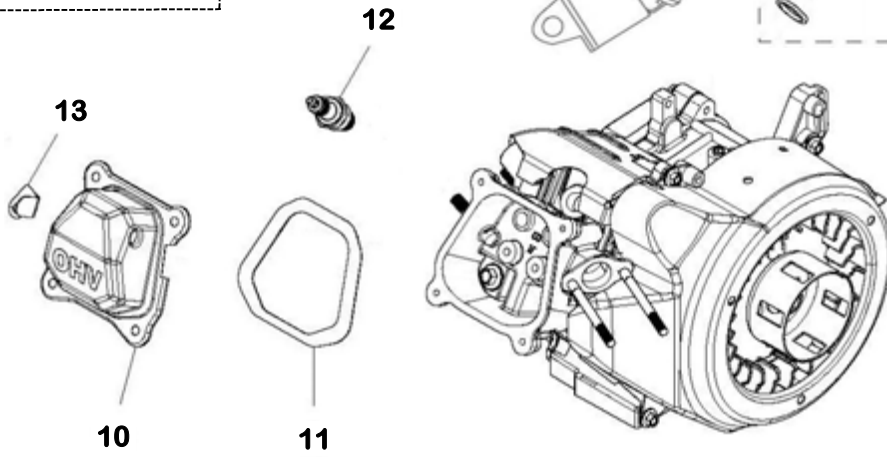

R100 ENGINE

N°	Article	PUBERT Reference	Description	Qty
1	590 39 11-01	0001210209	KIT PISTON	1
2	590 39 12-01	0001150011	ROD, CONNECTING	1
3	590 39 13-01	0001210200	AIR CLEANER	1
4	590 39 14-01	0001200052	AIR CLEANER ELEMENT	1
5	590 39 16-01	0001210203	SCREW	2
6	577 47 27-01	0001200066	ROD, GOVERNOR	1
7	577 47 28-01	0001210205	SPRING, GOVERNOR	1
8	577 47 24-01	0001150036	CONTROL ASSY, THROTTLE	1
9	577 47 25-01	0001150022	SPRING, THROTTLE VALVE RETURNING	1
10	577 47 30-01	0001180001	HEAD CYLINDER COVER	1
11	577 46 87-01	0001180002	HEAD CYLINDER COVER GASKET	1
12	577 47 32-01	0001000599	SPARK PLUG	1
13	577 47 29-01	0001150100	BLOCK	1
14	577 47 18-01	0001180037	FUEL TANK COVER	1
15	577 47 41-01	0001180039	FUEL STRAINER	1
16	577 47 40-01	0001150031	FUEL TANK	1
17	590 39 17-01	0001180036	FUEL TANK OUTLET	1
18	577 47 33-01	0001200025	OIL DIPSTICK	1
19	577 47 34-01	0001150020	IGNITION COIL	1
20	577 47 35-01	0001150035	CARBURETOR KIT	1
21	577 47 23-01	0001150018	CARBURETOR GASKET	3
22	577 47 31-01	0001150019	PLATE INSULATOR	1
23	577 47 37-01	0001150015	RECOIL STARTER	1
24	590 39 18-01	0001210204	MUFFLER	1
25	590 39 19-01	0001200085	MUFFLER EXHAUST GASKET	1
26	590 39 21-01	0330091002	R100 ENGINE	1