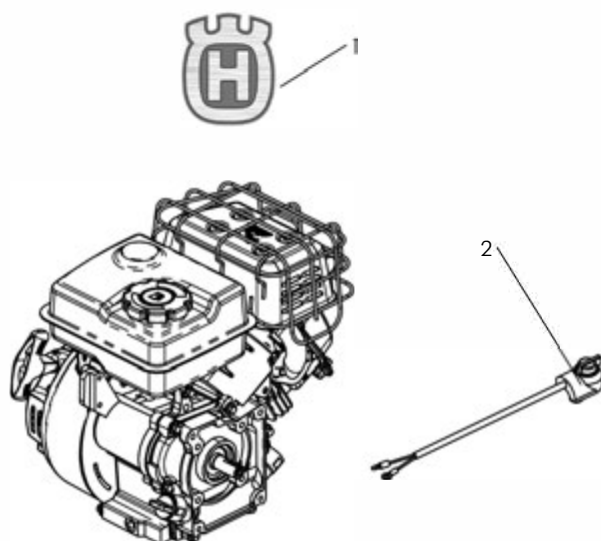

KEY NO.	PART NO.	REF.	DESCRIPTION	DESIGNATION	QTY QTE
1	590 16 07-01	0503060039	STICKER H	ETIQUETTE H	1
2	577 51 77-01	0330062001	SWITCH ON/OFF	SWITCH ON/OFF	1