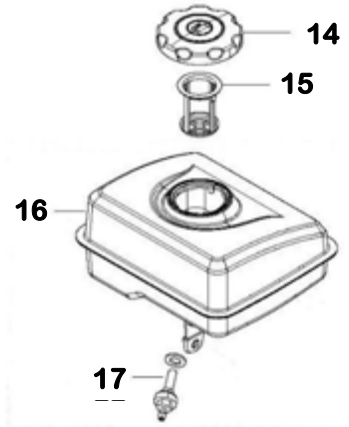

R100 ENGINE

N°	Article	PUBERT Reference	Description	Qty
1	590 39 11-01	0001210209	KIT PISTON	1
2	590 39 12-01	0001150011	ROD, CONNECTING	1
3	590 39 13-01	0001210200	AIR CLEANER	1
4	590 39 14-01	0001200052	AIR CLEANER ELEMENT	1
5	590 39 16-01	0001210203	SCREW	2
6	577 47 27-01	0001200066	ROD, GOVERNOR	1
7	577 47 28-01	0001210205	SPRING, GOVERNOR	1
8	577 47 24-01	0001150036	CONTROL ASSY, THROTTLE	1
9	577 47 25-01	0001150022	SPRING, THROTTLE VALVE RETURNING	1
10	577 47 30-01	0001180001	HEAD CYLINDER COVER	1
11	577 46 87-01	0001180002	HEAD CYLINDER COVER GASKET	1
12	577 47 32-01	0001000599	SPARK PLUG	1
13	577 47 29-01	0001150100	BLOCK	1
14	577 47 18-01	0001180037	FUEL TANK COVER	1
15	577 47 41-01	0001180039	FUEL STRAINER	1
16	577 47 40-01	0001150031	FUEL TANK	1
17	590 39 17-01	0001180036	FUEL TANK OUTLET	1
18	577 47 33-01	0001200025	OIL DIPSTICK	1
19	577 47 34-01	0001150020	IGNITION COIL	1
20	577 47 35-01	0001150035	CARBURETOR KIT	1
21	577 47 23-01	0001150018	CARBURETOR GASKET	3
22	577 47 31-01	0001150019	PLATE INSULATOR	1
23	577 47 37-01	0001150015	RECOIL STARTER	1
24	590 39 18-01	0001210204	MUFFLER	1
25	590 39 19-01	0001200085	MUFFLER EXHAUST GASKET	1
26	590 39 21-01	0330091002	R100 ENGINE	1