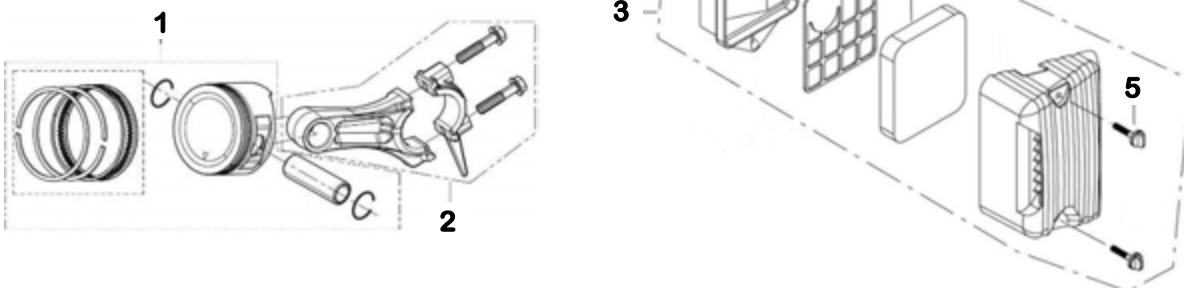

R100 ENGINE

N°	Article	PUBERT Reference	Description	Qty
1	590 39 11-01	0001210209	KIT PISTON	1
2	590 39 12-01	0001150011	ROD, CONNECTING	1
3	590 39 13-01	0001210200	AIR CLEANER	1
4	590 39 14-01	0001200052	AIR CLEANER ELEMENT	1
5	590 39 16-01	0001210203	SCREW	2
6	577 47 27-01	0001200066	ROD, GOVERNOR	1
7	577 47 28-01	0001210205	SPRING, GOVERNOR	1
8	577 47 24-01	0001150036	CONTROL ASSY, THROTTLE	1
9	577 47 25-01	0001150022	SPRING, THROTTLE VALVE RETURNING	1
10	577 47 30-01	0001180001	HEAD CYLINDER COVER	1
11	577 46 87-01	0001180002	HEAD CYLINDER COVER GASKET	1
12	577 47 32-01	0001000599	SPARK PLUG	1
13	577 47 29-01	0001150100	BLOCK	1
14	577 47 18-01	0001180037	FUEL TANK COVER	1
15	577 47 41-01	0001180039	FUEL STRAINER	1
16	577 47 40-01	0001150031	FUEL TANK	1
17	590 39 17-01	0001180036	FUEL TANK OUTLET	1
18	577 47 33-01	0001200025	OIL DIPSTICK	1
19	577 47 34-01	0001150020	IGNITION COIL	1
20	577 47 35-01	0001150035	CARBURETOR KIT	1
21	577 47 23-01	0001150018	CARBURETOR GASKET	3
22	577 47 31-01	0001150019	PLATE INSULATOR	1
23	577 47 37-01	0001150015	RECOIL STARTER	1
24	590 39 18-01	0001210204	MUFFLER	1
25	590 39 19-01	0001200085	MUFFLER EXHAUST GASKET	1
26	590 39 21-01	0330091002	R100 ENGINE	1