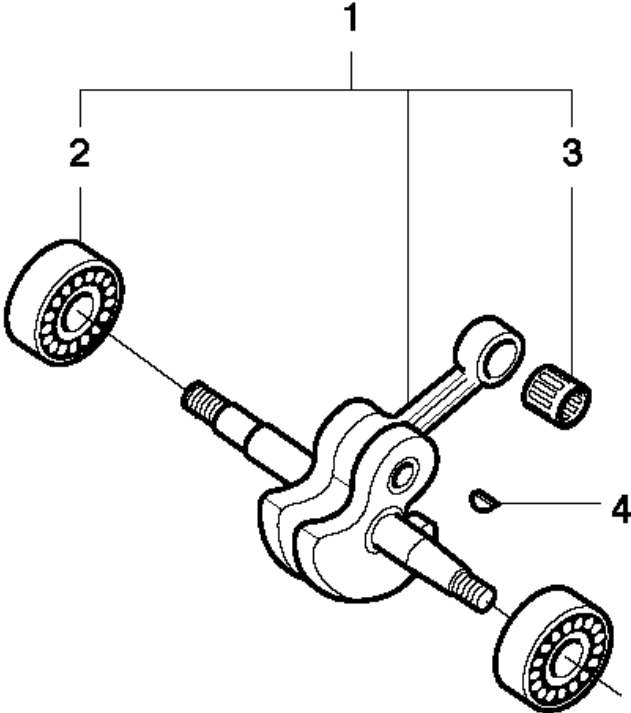

E 3120
CRANKSHAFT

CRANKSHAFT

3120 XP, 3120 XP EPA, 2016-07

Ref	Part No	Description	Remark	QTY	KIT
1	503 14 20-74	CRANKSHAFT ASSY		1	
2	503 25 00-02	BALL BEARING		2	1
3	503 13 29-01	NEEDLE HOLDER		1	1
4	735 88 06-00	WOODRUFF KEY		1