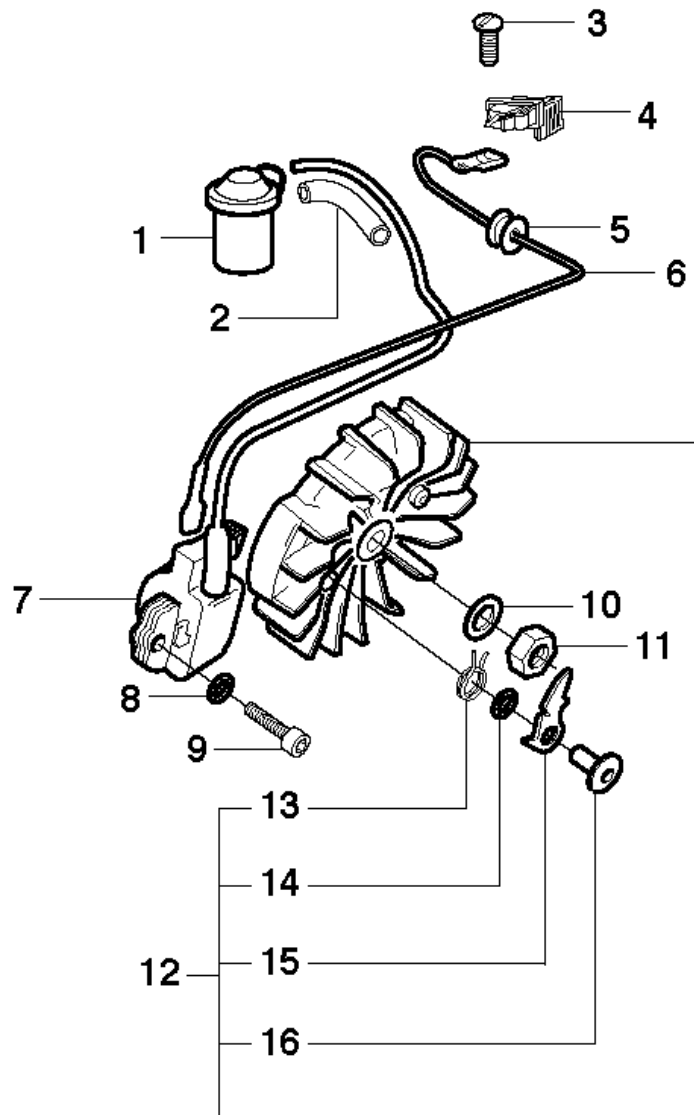

L 3120
IGNITION SYSTEM

IGNITION SYSTEM

3120 XP, 3120 XP EPA, 2016-07

Ref	Part No	Description	Remark	QTY	KIT
1	501 48 54-02	SPARK PLUG CAP		1	
2	501 52 74-06	RUBBER HOSE		1	
3	723 22 84-85	SCREW SLPANM		1	
4	503 71 79-01	STOP SWITCH		1	
5	503 13 24-01	CABLE GROMMET		1	
6	501 83 98-03	CABLE		1	
7	544 01 88-01	IGNITION SYSTEM	EPA	1	
7	503 13 85-01	ELECTRONIC MODULE		1	
8	503 23 00-01	WASHER		2	
9	503 20 25-20	SCREW IHSCM		2	
10	735 11 73-50	SPRING WASHER		1	
11	503 22 10-03	HEXAGON NUT		1	
12	522 89 20-01	FLYWHEEL ASSY		1	
12	522 89 20-02	FLYWHEEL ASSY	EPA	1	
13	501 67 35-01	SPRING		2	12
14	503 23 00-42	WASHER		2	12
15	501 67 32-01	PAWL		2	12
16	501 81 99-01	SCREW		2	12