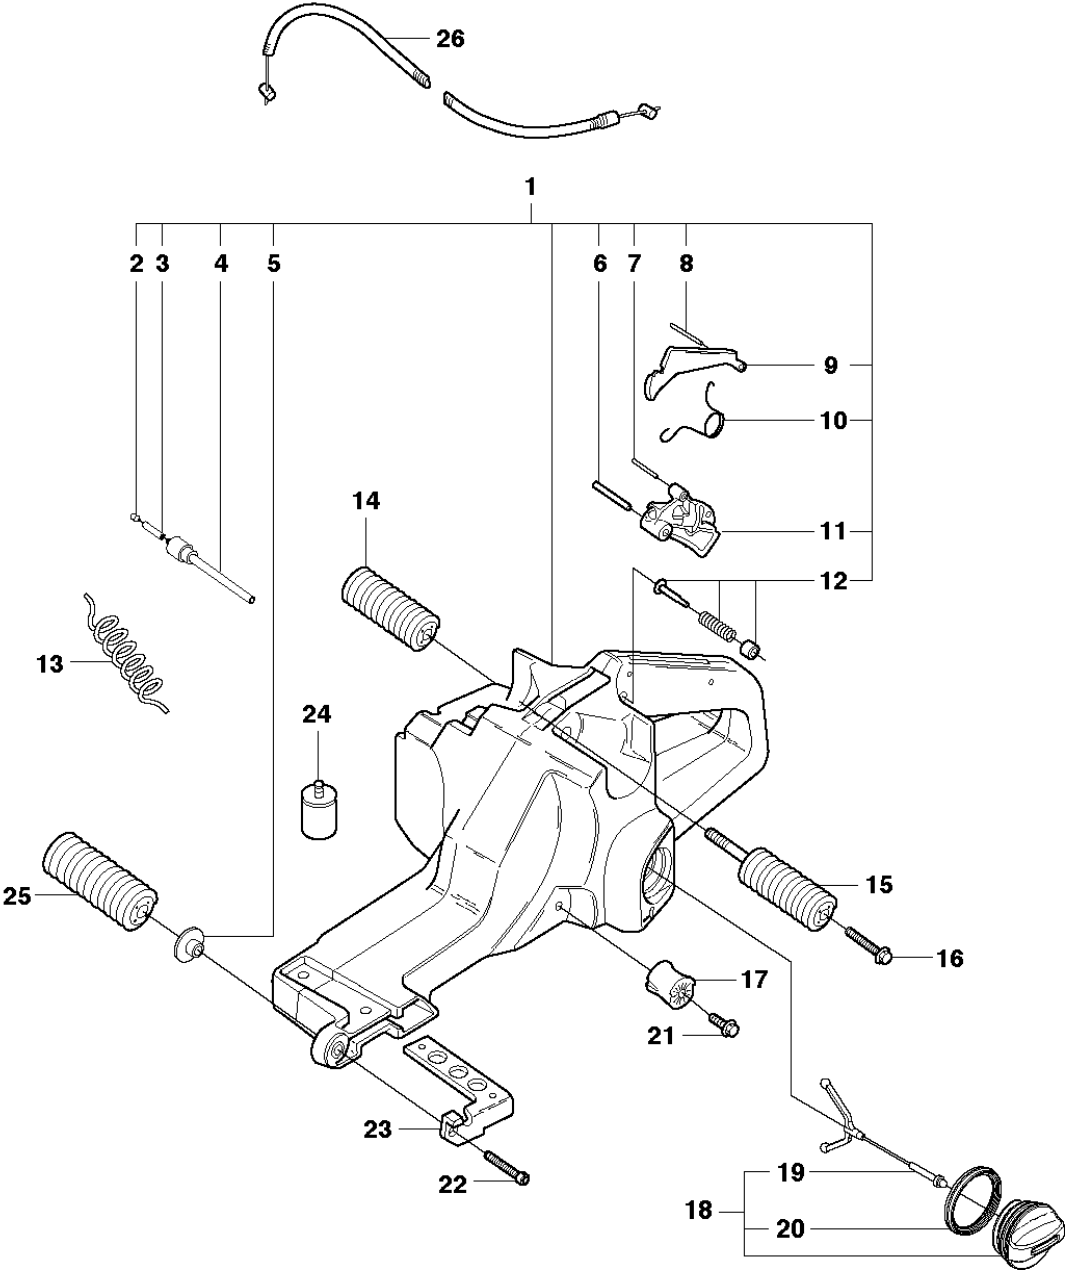

J 3120
FUEL TANK

FUEL TANK

3120 XP, 3120 XP EPA, 2016-07

Ref	Part No	Description	Remark	QTY	KIT
1	503 14 21-05	TANK UNIT ASSY		1	
2	504 35 72-01	PLUG		1	1
3	581 75 61-05	FUEL HOSE		1	1
4	506 29 39-01	TANK VENT		1	1
5	503 14 08-01	BUSHING		1	1
6	720 12 78-06	PARALLEL PIN		1	1
7	720 12 40-20	PARALLEL PIN		1	1
8	720 12 40-20	PARALLEL PIN		1	1
9	503 13 16-02	THROTTLE LOCKOUT		1	1
10	503 13 18-01	SPRING		1	1
11	503 13 36-02	THROTTLE CONTROL ASSY		1	1
12	503 14 23-01	SPÄRRSTIFT RES		1	1
13	581 75 62-02	FUEL HOSE		1	
14	503 13 26-01	ANTIVIBRATION ELEMENT		1	
15	503 13 25-01	ANTIVIBRATION ELEMENT		1	
16	725 53 68-55	SCREW IHSCM		2	
17	501 81 47-01	ANTIVIBRATION ELEMENT	Std.	1	
17	501 81 47-02	ANTIVIBRATION ELEMENT	Hard	1	
18	537 21 52-07	TANK CAP ASSY		1	
19	503 57 89-03	HOLDER		1	18
20	537 21 50-01	SEALING		1	18
21	725 53 27-55	SCREW IHSCM		1	
22	725 53 35-55	SCREW IHSCM		1	
23	503 14 05-01	STIFFENING PLATE		1	
24	503 51 71-01	FUEL FILTER		1	
25	503 13 27-01	ANTIVIBRATION ELEMENT		1	
26	503 14 55-01	THROTTLE CABLE ASSY		1