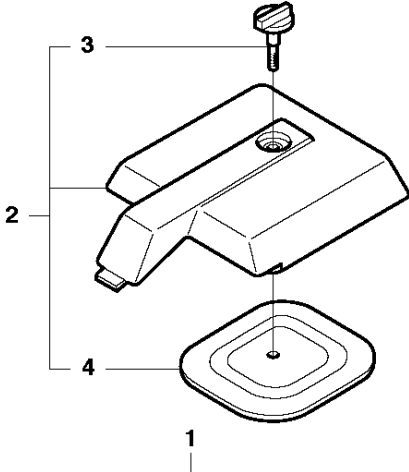

C 3120
CYLINDER COVER

CYLINDER COVER

3120 XP, 3120 XP EPA, 2016-07

Ref	Part No	Description	Remark	QTY	KIT
1	501 89 44-02	CYLINDER COVER ASSY		1	
2	501 89 47-02	FILTER COVER ASSY		1	1
3	501 89 96-03	TURNING KNOB		1	2
4	503 14 09-01	FILTER COVER		1	2
5	503 20 32-28	SCREW CCRPANMO		4	1
6	503 98 74-01	LABEL		1	1