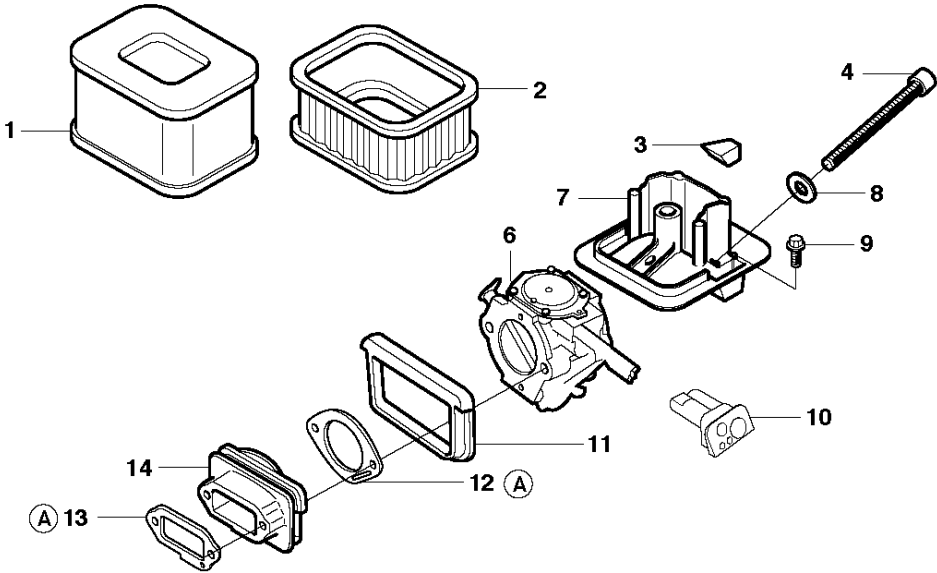

G 3120
CARBURETTOR & AIR FILTER

15

(A) 503 14 25-01
Set of gaskets

CARBURETOR & AIR FILTER

3120 XP, 3120 XP EPA, 2016-07

Ref	Part No	Description	Remark	QTY	KIT
1	503 14 18-02	AIR FILTER	FOAM	1	
2	503 89 53-01	AIR FILTER	FELT, WG 7A, EPA	1	
3	503 14 47-01	FILLER		1	
4	503 20 21-97	SCREW IHSCM		2	
6	503 28 20-01	CARBURETTOR	WG10	1	
6	503 28 12-16	CARBURETTOR	WG 7A, EPA	1	
7	501 89 90-02	FILTER HOLDER ASSY		1	
8	734 11 46-01	WASHER		2	
9	503 20 03-20	SCREW IHSCFM		2	
10	503 68 92-01	GUIDE BUSHING		1	
11	503 14 37-01	SEALING		1	
12	503 13 47-01	GASKET		1	15
13	503 13 48-01	GASKET		1	15
14	501 89 48-01	INLET PIPE		1	
15	503 14 25-01	GASKET KIT	Set of gaskets	1