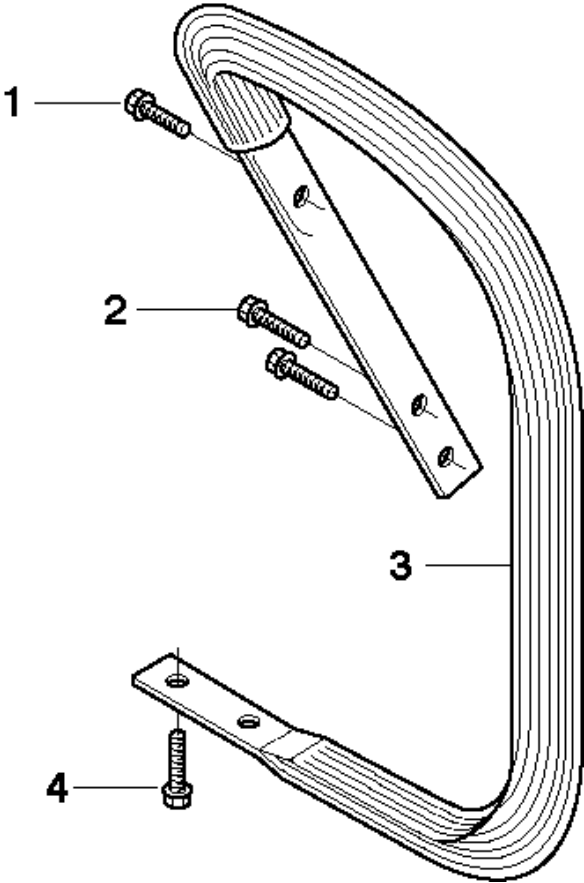

K 3120
HANDLE

HANDLE

3120 XP, 3120 XP EPA, 2016-07

Ref	Part No	Description	Remark	QTY KIT
1	503 20 07-70	SCREW IHSCFM		1
2	503 21 05-22	SCREW IHST		2
3	501 89 34-02	FRONT HANDLE ASSY		1
4	725 53 71-01	SCREW		2