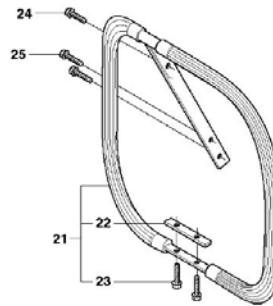

Handle wrap around assy

Removed