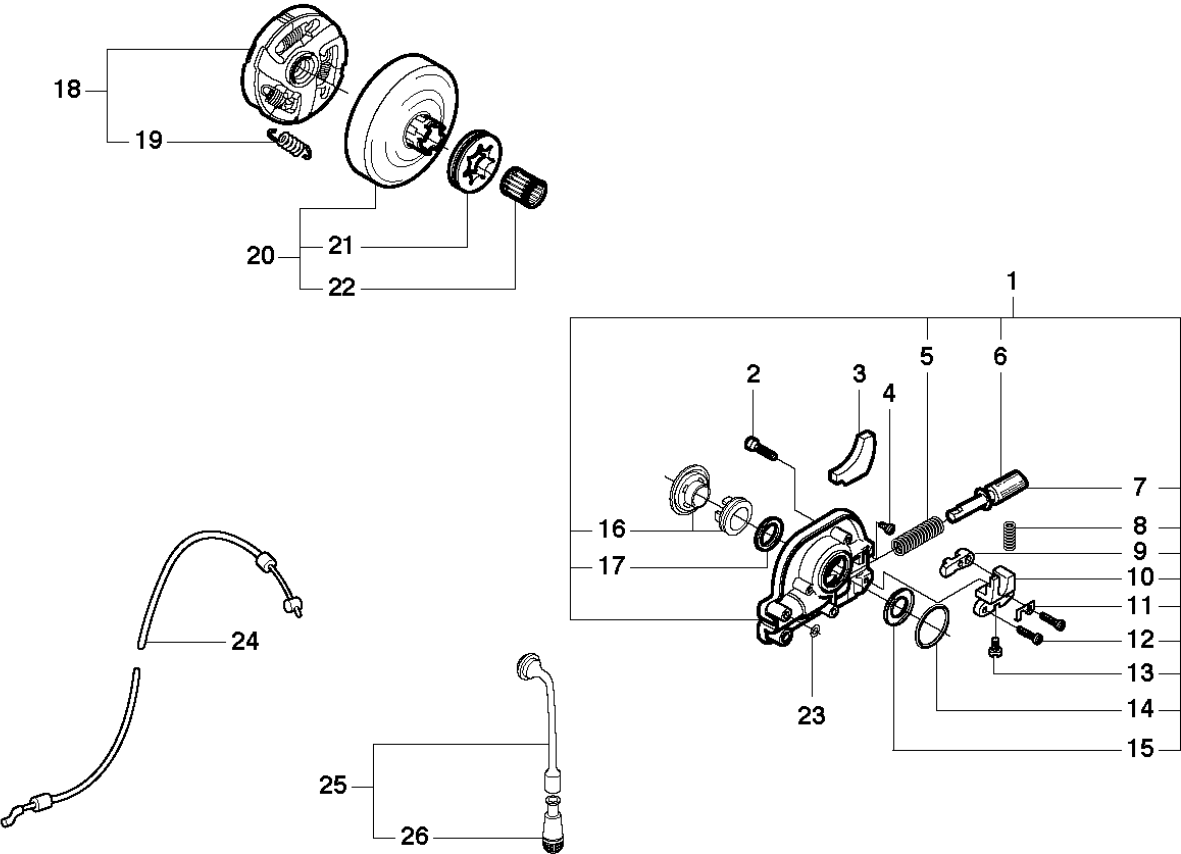

## CHAIN BRAKE &amp; CLUTCH COVER

3120 XP, 3120 XP EPA, 2016-07

Ref	Part No	Description	Remark	QTY	KIT
1	503 13 55-03	CLUTCH COVER ASSY		1	
2	503 52 08-01	SHAFT PIVOT		1	1
3	503 20 26-20	SCREW IHSCM		1	1
4	503 13 67-03	HAND GUARD		1	1
5	735 31 08-20	E-CLIP		1	1
6	503 80 27-01	PIVOT PIN		1	1
7	501 76 80-01	SHAFT PIVOT		1	1
8	721 42 56-50	SPRING PIN		1	1
9	501 48 09-01	LOCKING SPRING		1	1
10	503 13 69-01	LATCH		1	1
11	503 13 68-01	PULL ROD		1	1
12	503 13 79-01	BRAKE SPRING		1	1
13	503 13 80-01	GUIDE		1	1
14	721 42 52-50	SPRING PIN		1	1
15	503 13 78-02	BRAKE BAND		1	1
16	503 21 42-13	SCREW CCRPANT		1	1
17	503 62 42-01	DECAL		1	1
18	722 78 29-02	BLIND RIVET		1	1
19	503 13 81-01	CHIP GUARD		1	1
20	503 13 56-01	CLUTCH COVER		1	1
21	503 14 12-01	CHAIN GUIDE		1	1
22	503 14 13-01	CHAIN GUIDE		1	1
23	505 26 76-50	DRAW PIECE		1	1
24	501 24 81-01	LOCK NUT		1	1
25	503 13 57-01	CHAIN TENSION SCREW		1	1
26	503 22 24-02	LOCK NUT		1	1
27	503 14 04-01	SPIKE OUTER		1	1
28	725 63 67-56	SCREW IHCSFM		1	1
29	503 22 00-01	HEXAGON NUT		2	

## CLUTCH &amp; OIL PUMP

3120 XP, 3120 XP EPA, 2016-07

Ref	Part No	Description	Remark	QTY KIT	
1	501 89 70-71	OIL PUMP ASSY		1	
2	725 52 95-56	SCREW IHSCM		3	
3	503 13 99-01	SEALING		1	
4	723 22 84-85	SCREW SLPANM		1	
5	501 89 78-01	RECOIL SPRING		1	1
6	503 23 00-45	WASHER		2	1
7	503 13 84-01	PUMP PISTON		1	1
8	501 89 37-02	SPRING		1	1
9	503 13 37-01	LEVER		1	1
10	501 89 75-01	BRACKET		1	1
11	501 89 36-01	LOCKING SPRING		1	1
12	723 12 91-51	SCREW SLCHM		2	1
13	501 89 76-01	ADJUSTMENT SCREW		1	1
14	740 42 22-00	O-RING		1	1
15	503 26 02-05	SEALING RING		1	1
16	503 89 62-01	GEAR WHEEL ASSY		1	1
17	503 23 00-58	WASHER		1	1
18	503 14 49-01	CLUTCH ASSY		1	
19	503 14 51-01	CLUTCH SPRING		3	18
20	503 14 32-04	CLUTCH DRUM	.404x7	1	
21	501 59 79-02	RIM		1	20
22	503 25 30-01	NEEDLE BEARING		1	20
23	740 43 01-00	O-RING		1	
24	501 89 87-02	WIRE ASSY		1	
25	501 89 33-01	OIL HOSE		1	
26	501 54 41-02	OIL SCREEN		1	25