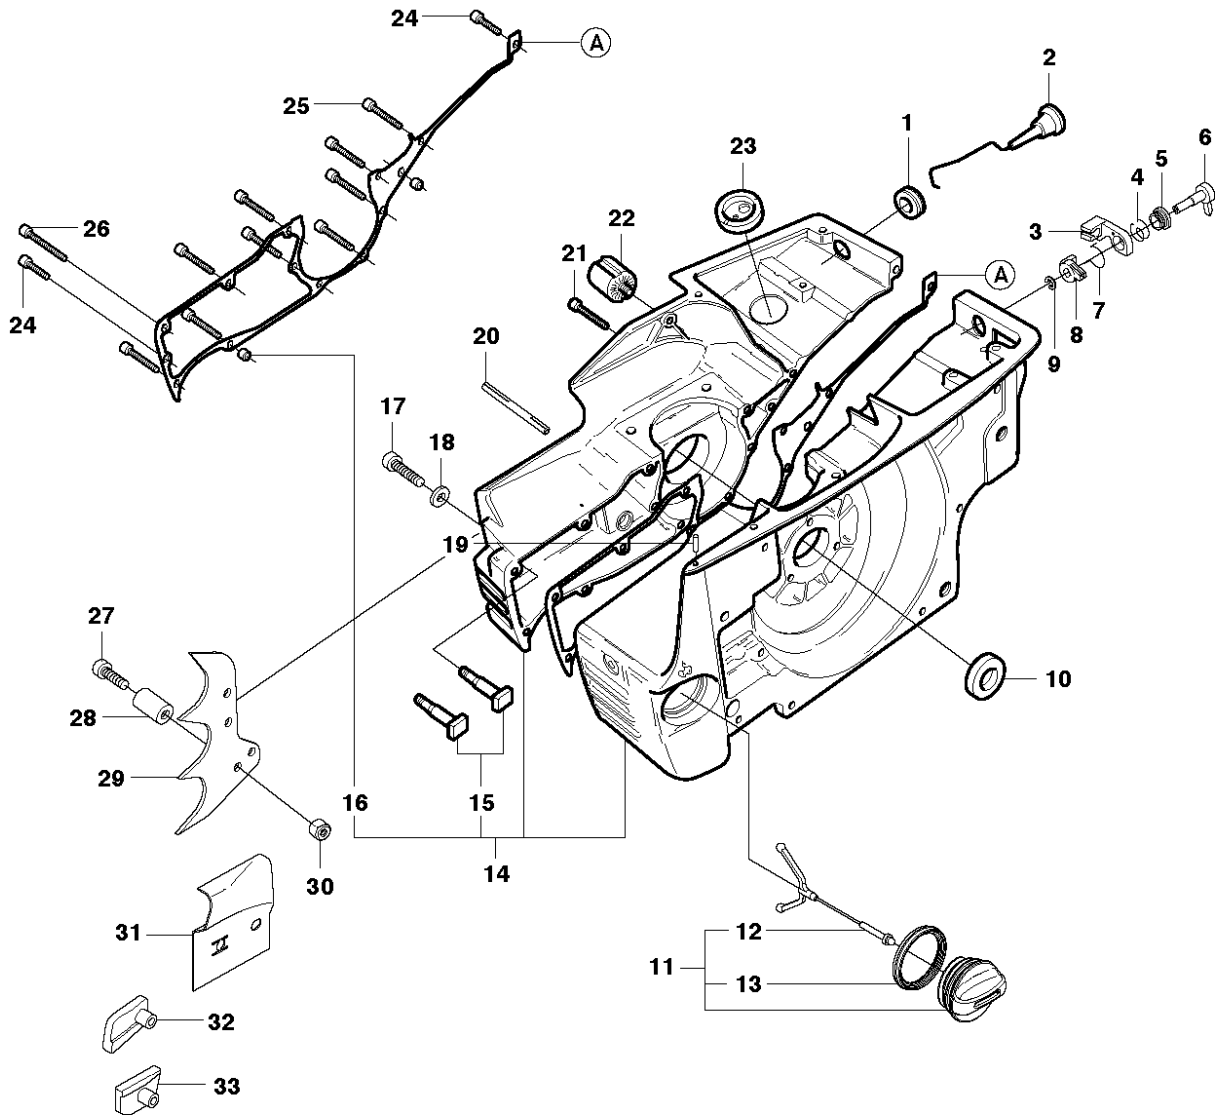

H 3120
CRANKCASE

34
Ⓐ 503 14 25-01
Set of gaskets

CRANKCASE

3120 XP, 3120 XP EPA, 2016-07

Ref	Part No	Description	Remark	QTY	KIT
1	503 14 54-02	GROMMET		1	
2	503 14 52-02	CHOKE CONTROL ASSY		1	
3	501 89 83-01	BRACKET		1	
4	503 14 00-01	SPRING		1	
5	501 89 86-01	SCREW		1	
6	501 89 84-02	KNOB		1	
7	501 89 85-01	SPRING		1	
8	503 13 82-01	DRAW LEVER		1	
9	735 31 09-20	HARNESS		1	
10	503 26 02-05	SEALING RING		1	
11	537 21 52-07	TANK CAP ASSY		1	
12	503 57 89-03	HOLDER		1	11
13	589 24 11-01	GASKET		1	11
14	501 89 25-01	CRANKCASE		1	
15	501 81 57-01	BAR BOLT		2	14
16	501 27 08-01	GUIDE BUSHING		2	14
17	725 53 33-55	SCREW IHSCM		1	
18	734 11 46-01	WASHER		1	
19	501 46 24-01	GROOVED PIN		1	
20	503 13 43-01	TANK VENT		1	
21	725 53 70-55	SCREW IHSCM		1	
22	501 26 97-05	ANTIVIBRATION ELEMENT		1	
23	503 13 20-01	GROMMET		1	
24	725 53 31-55	SCREW IHSCM		2	
25	725 53 39-55	SCREW IHSCM		10	
26	725 53 43-55	SCREW IHSCM		1	
27	725 53 27-55	SCREW IHSCM		1	
28	503 44 78-01	SLEEVE		1	
29	503 13 92-01	SPIKE		1	
30	503 22 24-01	LOCK NUT		1	
31	503 14 26-01	PROTECTIVE PLATE		1	
32	503 14 14-01	CHAIN GUIDE		1	
33	503 14 15-01	CHAIN GUIDE		1	
34	503 14 25-01	GASKET KIT	Set of gaskets	1