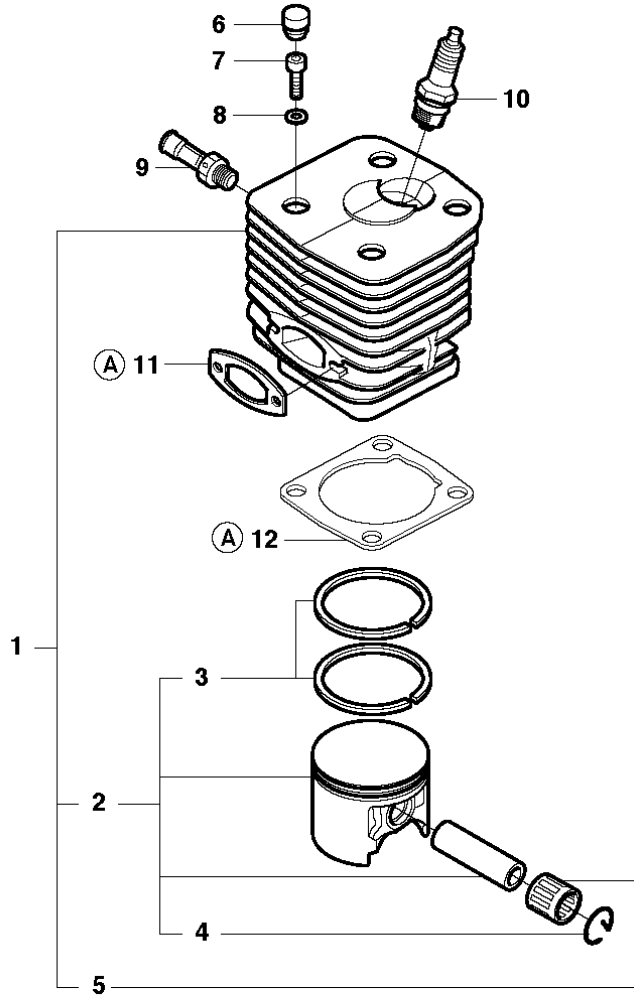

D 3120
CYLINDER PISTON

13
Ⓐ 503 14 25-01
Set of gaskets

CYLINDER PISTON

3120 XP, 3120 XP EPA, 2016-07

Ref	Part No	Description	Remark	QTY KIT	
1	576 27 00-03	CYLINDER ASSY		1	
2	501 89 41-03	PISTON ASSY		1	1
3	503 28 90-26	PISTON RING		2	1
4	737 44 13-00	CIRCLIP		2	1
5	503 13 29-01	NEEDLE HOLDER		1	1
6	501 51 54-01	SUPPORT		1	
7	503 21 60-25	SCREW		4	
8	503 23 00-05	WASHER		4	
9	503 66 56-01	DECOMPRESSION VALVE		1	
10	503 23 51-08	SPARK PLUG	RCJ 7Y	1	
11	503 13 13-01	GASKET		1	13
12	503 13 46-01	GASKET		1	13
13	503 14 25-01	GASKET KIT	Set of gaskets	1