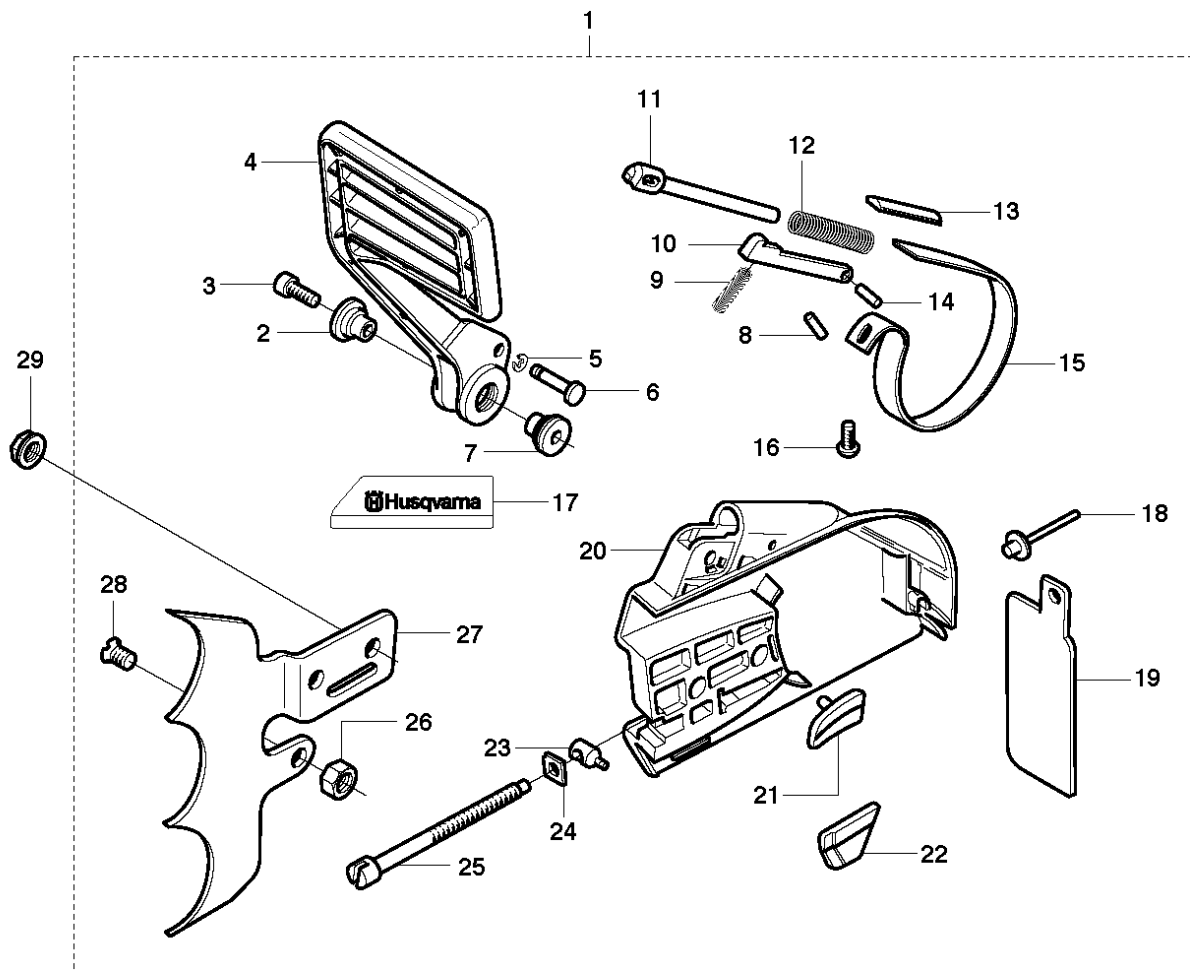

A 3120
CHAIN BRAKE & CLUTCH COVER

CHAIN BRAKE & CLUTCH COVER

3120 XP, 3120 XP EPA, 2016-07

Ref	Part No	Description	Remark	QTY	KIT
1	503 13 55-03	CLUTCH COVER ASSY		1	
2	503 52 08-01	SHAFT PIVOT		1	1
3	503 20 26-20	SCREW IHSCM		1	1
4	503 13 67-03	HAND GUARD		1	1
5	735 31 08-20	E-CLIP		1	1
6	503 80 27-01	PIVOT PIN		1	1
7	501 76 80-01	SHAFT PIVOT		1	1
8	721 42 56-50	SPRING PIN		1	1
9	501 48 09-01	LOCKING SPRING		1	1
10	503 13 69-01	LATCH		1	1
11	503 13 68-01	PULL ROD		1	1
12	503 13 79-01	BRAKE SPRING		1	1
13	503 13 80-01	GUIDE		1	1
14	721 42 52-50	SPRING PIN		1	1
15	503 13 78-02	BRAKE BAND		1	1
16	503 21 42-13	SCREW CCRPANT		1	1
17	503 62 42-01	DECAL		1	1
18	722 78 29-02	BLIND RIVET		1	1
19	503 13 81-01	CHIP GUARD		1	1
20	503 13 56-01	CLUTCH COVER		1	1
21	503 14 12-01	CHAIN GUIDE		1	1
22	503 14 13-01	CHAIN GUIDE		1	1
23	505 26 76-50	DRAW PIECE		1	1
24	501 24 81-01	LOCK NUT		1	1
25	503 13 57-01	CHAIN TENSION SCREW		1	1
26	503 22 24-02	LOCK NUT		1	1
27	503 14 04-01	SPIKE OUTER		1	1
28	725 63 67-56	SCREW IHCSFM		1	1
29	503 22 00-01	HEXAGON NUT		2