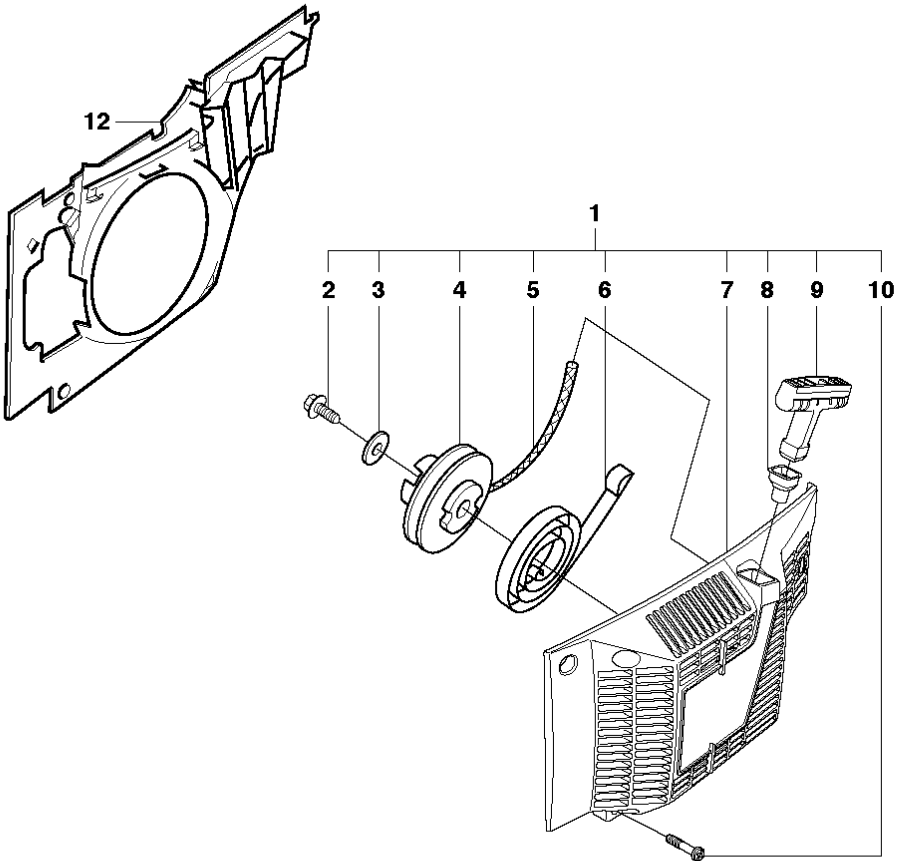

M 3120
STARTER

STARTER

3120 XP, 3120 XP EPA, 2016-07

Ref	Part No	Description	Remark	QTY	KIT
1	501 89 65-02	STARTER ASSY		1	
2	503 21 49-72	SCREW IHSCFT		1	1
3	503 23 43-02	WASHER		1	1
4	501 89 67-01	STARTER PULLEY		1	1
5	503 43 29-03	STARTER CORD		1	1
6	503 13 50-01	RECOIL SPRING		1	1
7	501 89 66-01	STARTER HOUSING		1	1
8	501 63 06-01	SLEEVE		1	1
9	503 54 39-01	STARTER HANDLE		1	1
10	503 20 34-25	SCREW CCRPANMO		4	1
11	537 09 69-01	LABEL		1	
12	501 89 59-01	LEDSKENA		1