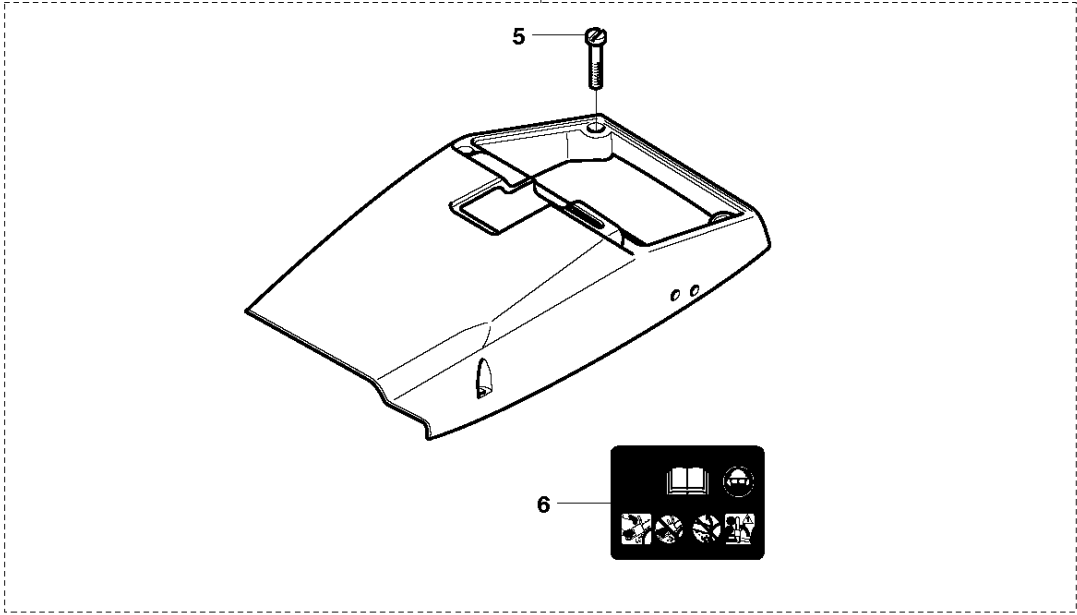

C 3120
CYLINDER COVER

CYLINDER COVER

3120 XP, 3120 XP EPA, 2016-07

Ref	Part No	Description	Remark	QTY	KIT
1	501 89 44-02	CYLINDER COVER ASSY		1	
2	501 89 47-02	FILTER COVER ASSY		1	1
3	501 89 96-03	TURNING KNOB		1	2
4	503 14 09-01	FILTER COVER		1	2
5	503 20 32-28	SCREW CCRPANMO		4	1
6	503 98 74-01	LABEL		1	1