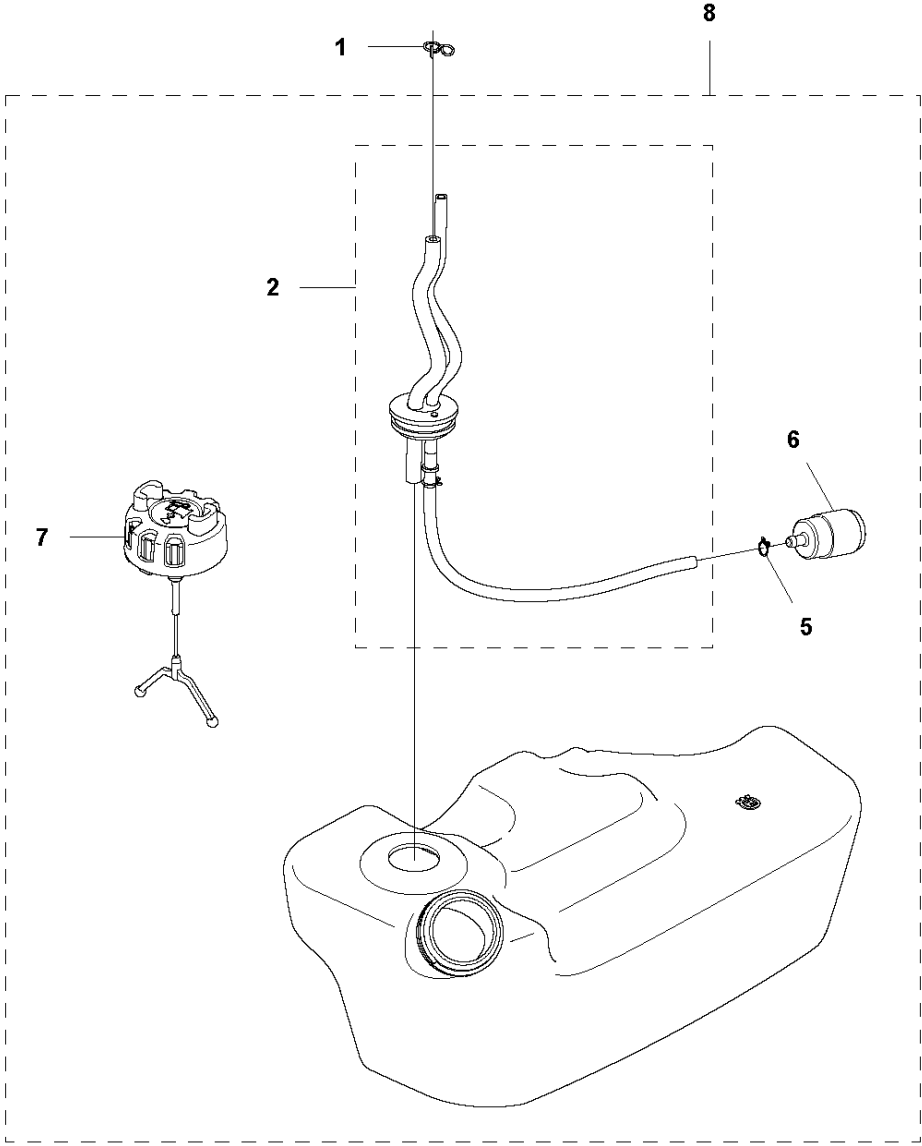

G 360BT
FUEL TANK

FUEL TANK

360 BT

Ref	Part No	Description	Remark	QTY	KIT
1	506 74 15-01	CLIP		1	
2	586 35 96-04	HOSE ASSY		1	8
5	506 70 70-01	CLIP		1	8
6	506 74 26-01	FILTER		1	8
7	504 03 18-01	TANK CAP ASSY		1	8
8	577 46 78-01	FUEL TANK	For all except USA and Canada	1	
8	579 14 05-01	TANK ASSY	For USA and Canada	1