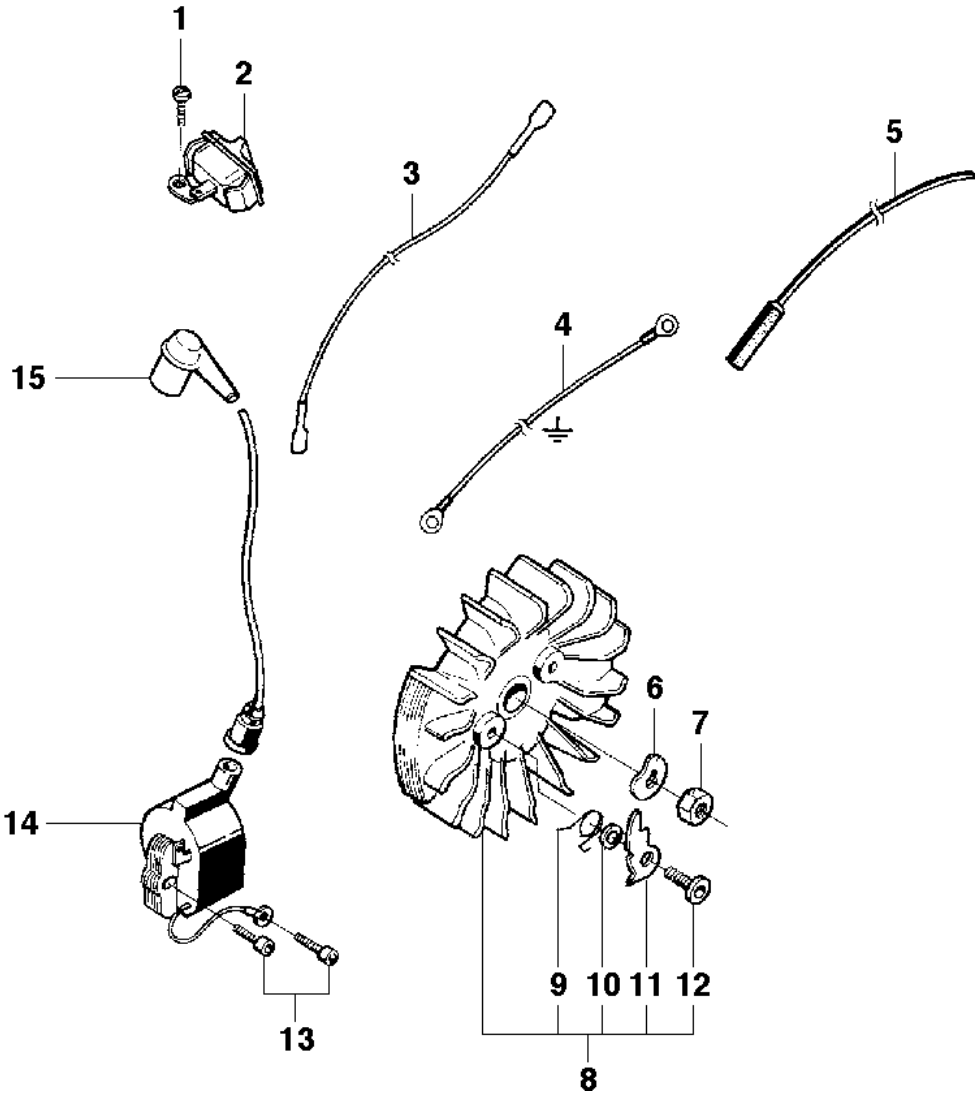

**395, 395 EPA
IGNITION SYSTEM**

IGNITION SYSTEM

395 XP, 395 XP EPA, 2016-10 -

Ref	Part No	Description	Remark	QTY KIT	
1	503 21 28-10	SCREW CCRPANT		1	
2	503 71 79-01	STOP SWITCH		1	
3	501 83 98-08	CABLE		1	
4	503 52 78-01	WIRING		1	
5	501 08 17-01	IGNITION CABLE		1	
6	503 23 01-01	WASHER		1	
7	503 22 10-11	HEXAGON NUT		1	
8	503 68 94-01	FLYWHEEL ASSY		1	
9	501 67 35-01	SPRING		2	8
10	503 23 00-42	WASHER		2	8
11	501 67 32-01	PAWL		2	8
12	501 81 99-01	SCREW		2	8
13	725 52 95-55	SCREW IHSCM		2	
14	503 63 98-01	IGNITION MODULE		1	
15	501 48 54-02	SPARK PLUG CAP		1