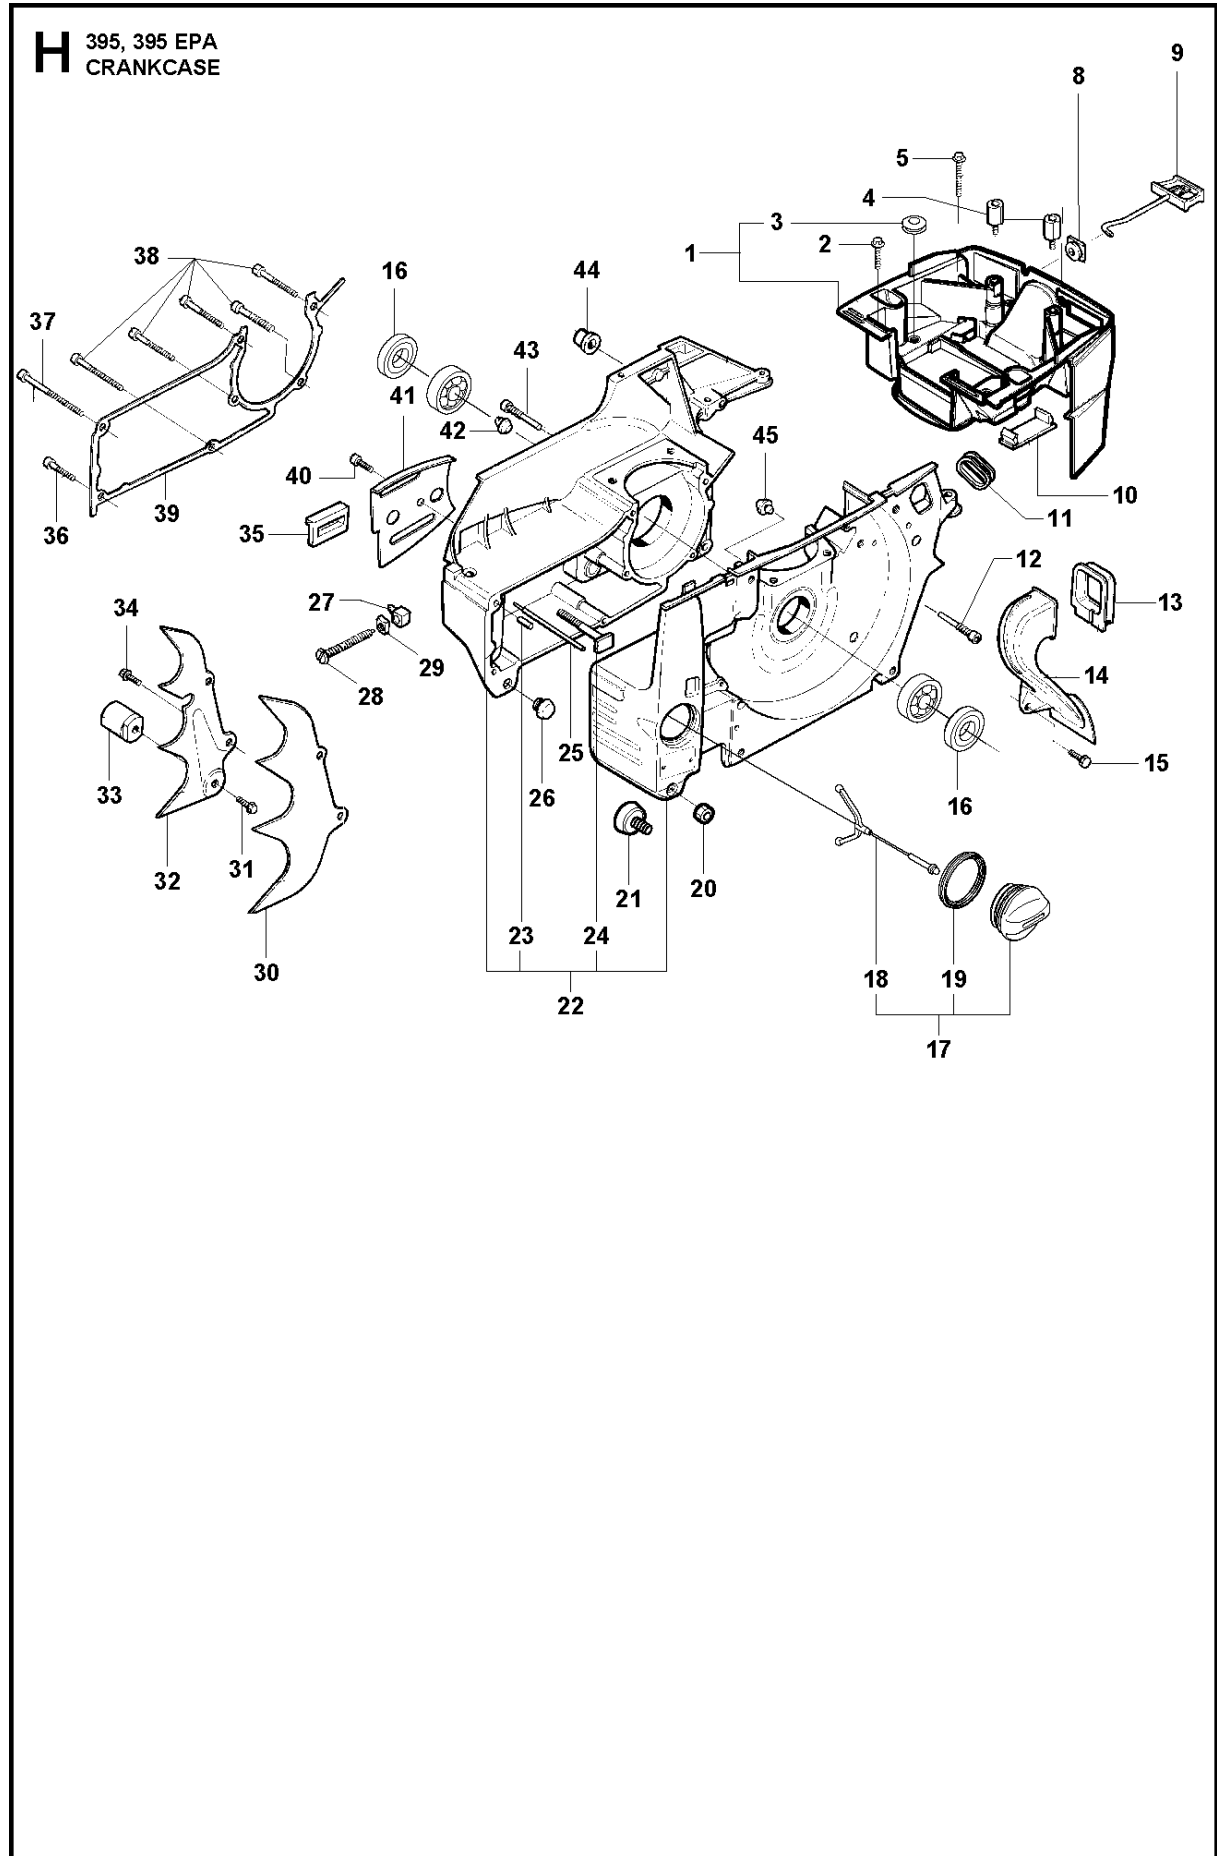

A 395, 395 EPA
CHAIN BRAKE & CLUTCH COVER

CHAIN BRAKE & CLUTCH COVER

395 XP, 395 XP EPA, 2016-10 -

Ref	Part No	Description	Remark	QTY	KIT
1	503 73 15-06	CHAIN BRAKE ASSY		1	
2	503 76 08-01	HAND GUARD ASSY		1	1
3	503 80 27-01	PIVOT PIN		1	1, 2
4	735 31 08-20	E-CLIP		1	1, 2
5	503 57 97-01	POSITION SPRING		1	1, 2
6	720 12 33-00	PARALLEL PIN		1	1
7	503 21 28-10	SCREW CCRPANT		1	1
8	501 87 53-01	KNEE JOINT ASSY		1	1
9	503 71 71-01	BRAKE SPRING		1	1
10	503 72 07-02	BRAKE BAND		1	1
11	721 42 52-50	SPRING PIN		1	1
12	503 72 08-01	CLUTCH COVER		1	1
13	503 72 06-01	LID		1	1
14	503 57 37-01	CHIP GUARD		1	1
15	503 21 28-10	SCREW CCRPANT		4	1
16	501 51 72-01	CHAIN GUIDE		1	1
17	503 22 00-01	HEXAGON NUT		2	
18	501 87 47-01	SPRING		1	1
19	503 52 08-01	SHAFT PIVOT		1	1
20	501 76 80-01	SHAFT PIVOT		1	1
21	503 20 26-16	SCREW IHSCM		1	1
22	537 32 95-01	LABEL		1	
23	503 69 02-01	SPIKE OUTER		1	
24	503 22 24-01	LOCK NUT		2	
25	503 71 24-01	SPIKE OUTER		1	
26	503 20 02-12	SCREW IHSCFM		2	

395, 395 EPA
CLUTCH & OIL PUMP

CLUTCH & OIL PUMP

395 XP, 395 XP EPA, 2016-10 -

Ref	Part No	Description	Remark	QTY KIT	
1	503 46 37-02	OIL PUMP ASSY		1	
2	501 54 48-01	SPRING		1	1
3	503 23 10-02	WASHER		1	1
4	503 23 00-19	WASHER		1	1
5	503 46 40-01	PUMP PISTON		1	1
6	503 46 43-01	TÄTNINGSPROPP		1	1
7	503 42 14-01	INDEXTAPP		1	1
8	503 42 24-01	SPRING		1	1
9	721 42 03-25	PINNE FRP-LS3X6 OXSV		1	1
10	501 28 85-01	X-RING 2.9X6.46X1.78		1	1
11	503 46 42-01	PIN SCREW		1	1
12	503 55 75-01	GEAR WHEEL		1	
13	503 23 00-58	WASHER		1	
14	725 52 95-55	SCREW IHSCM		3	
15	501 51 99-01	OIL HOSE		1	
16	501 54 41-02	OIL SCREEN		1	
17	503 70 15-02	CLUTCH ASSY		1	
18	503 14 51-01	CLUTCH SPRING		3	17
19	503 62 59-03	CLUTCH DRUM		1	
19	503 62 59-04	CLUTCH DRUM		1	
20	501 59 80-02	RIM	7T 3/8"	1	19
20	501 59 79-02	RIM	7T .404"	1	19
21	503 25 30-01	NEEDLE BEARING		1	19