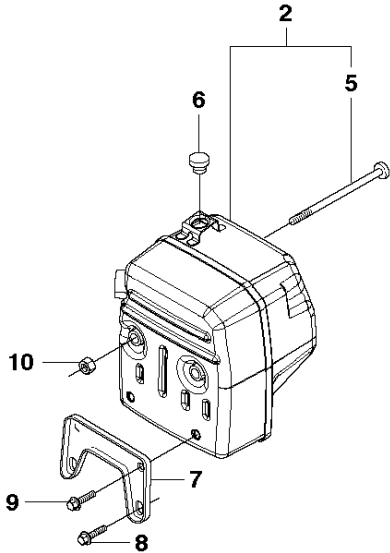

D 395, 395 EPA
MUFFLER

MUFFLER

395 XP, 395 XP EPA, 2016-10 -

Ref	Part No	Description	Remark	QTY KIT	
1	503 71 13-07	MUFFLER	US, CA, AU, NZ	1	
2	503 71 13-04	MUFFLER	EU	1	
2	503 71 13-05	MUFFLER	Tropic	1	
3	724 12 87-59	SCREW CRPANM		1	1
4	544 96 04-01	SPARK ARRESTER		1	1
5	503 21 89-01	SCREW		2	1
6	501 51 54-02	SUPPORT		1	
7	503 52 29-02	BRACKET		1	
8	503 20 02-16	SCREW IHSCFM		2	
9	503 20 07-02	SCREW IHSCFM		2	
10	503 22 24-02	LOCK NUT		2