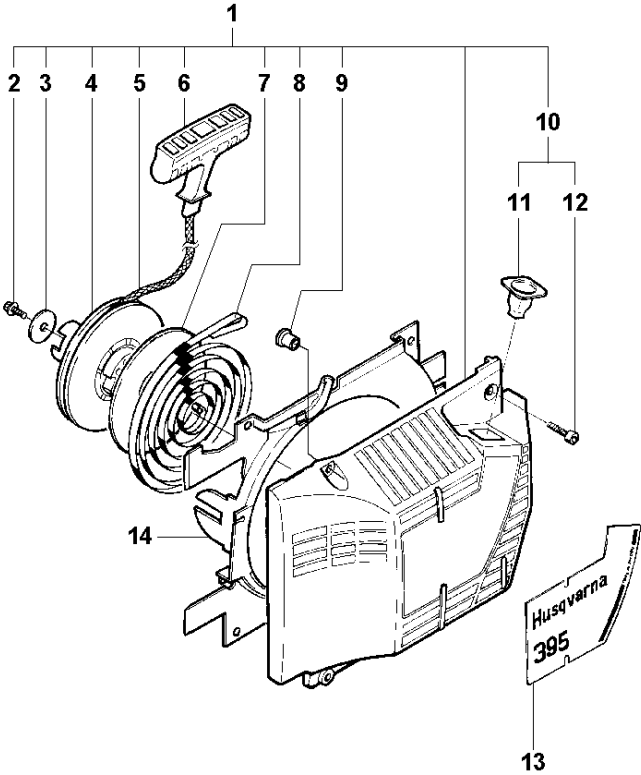

K 395, 395 EPA
STARTER

STARTER

395 XP, 395 XP EPA, 2016-10 -

Ref	Part No	Description	Remark	QTY	KIT
1	503 46 24-02	STARTER ASSY		1	
2	503 21 49-72	SCREW IHSCFT		1	1
3	503 23 43-02	WASHER		1	1
4	501 89 67-02	STARTER PULLEY		1	1
5	503 43 29-03	STARTER CORD		1	1
6	503 54 39-01	STARTER HANDLE		1	1
7	503 74 36-01	DAMPING DISC		1	1
8	503 13 50-01	RECOIL SPRING		1	1
9	503 84 20-01	SLEEVE		1	1
10	537 11 42-01	STARTER HOUSING		1	1
11	501 63 06-01	SLEEVE		1	10
12	503 20 34-19	SCREW CCRPANMO		4	10
13	537 32 67-01	LABEL		1	
13	537 32 67-02	LABEL		1	
14	503 46 48-01	AIR CONDUCTOR		1