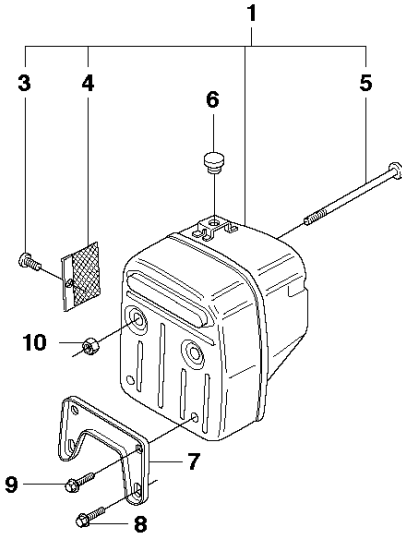

D 395, 395 EPA
MUFFLER

MUFFLER

395 XP, 395 XP EPA, 2016-10 -

Ref	Part No	Description	Remark	QTY KIT	
1	503 71 13-07	MUFFLER	US, CA, AU, NZ	1	
2	503 71 13-04	MUFFLER	EU	1	
2	503 71 13-05	MUFFLER	Tropic	1	
3	724 12 87-59	SCREW CRPANM		1	1
4	544 96 04-01	SPARK ARRESTER		1	1
5	503 21 89-01	SCREW		2	1
6	501 51 54-02	SUPPORT		1	
7	503 52 29-02	BRACKET		1	
8	503 20 02-16	SCREW IHSCFM		2	
9	503 20 07-02	SCREW IHSCFM		2	
10	503 22 24-02	LOCK NUT		2