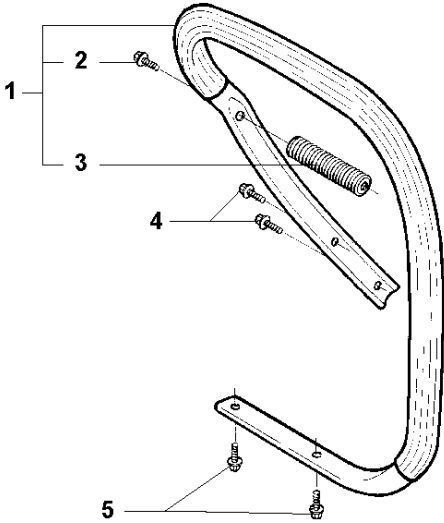

395, 395 EPA
FUEL TANK

FUEL TANK

395 XP, 395 XP EPA, 2016-10 -

Ref	Part No	Description	Remark	QTY	KIT
1	503 47 34-04	FUEL TANK		1	
2	720 12 40-20	PARALLEL PIN		1	1
3	503 55 66-01	THROTTLE LOCKOUT		1	1
4	503 73 64-01	SPRING		1	1
5	503 82 98-01	TRIGGER		1	1
6	720 12 72-20	PARALLEL PIN		1	1
7	503 75 38-01	THREAD ADAPTER		2	1
8	503 46 95-01	ANTIVIBRATION ELEMENT		1	
8	503 46 95-02	ANTIVIBRATION ELEMENT	Tropic	1	
9	537 03 34-01	HANDLE INSERT		2	
10	503 46 88-01	ANTIVIBRATION ELEMENT		1	
10	503 46 88-02	ANTIVIBRATION ELEMENT	Tropic	1	
11	537 21 52-07	TANK CAP ASSY		1	
12	503 57 89-03	HOLDER		1	11
13	589 24 11-01	GASKET		1	11
14	503 20 02-25	SCREW IHSCFM		1	
15	503 23 00-35	WASHER		1	
16	503 46 85-01	ANTIVIBRATION ELEMENT		1	
17	503 20 02-25	SCREW IHSCFM		1	
18	503 44 32-01	FILTER		1	
19	581 75 62-02	FUEL HOSE		1	
20	537 33 81-01	TANK VENT ASSY		1	
21	504 35 72-01	PLUG		1	20
22	581 75 61-06	FUEL HOSE		1	20
23	537 09 93-01	CONNECTION BEND		1	20
24	537 19 01-01	ADAPTER		1	20
25	537 09 22-01	TANK VENT ASSY		1	20
26	503 71 76-02	THROTTLE WIRE ASSY		1	

L 395, 395 EPA
HANDLE

HANDLE

395 XP, 395 XP EPA, 2016-10 -

Ref	Part No	Description	Remark	QTY	KIT
1	503 46 35-71	FRONT HANDLE ASSY		1	
2	503 21 05-22	SCREW IH SCT		1	1
3	503 52 87-02	LATERAL SUPPORT ASSY		1	1
4	503 21 05-22	SCREW IH SCT		2	
5	503 20 03-16	SCREW IH SCFM		2	
6	503 46 32-04	FRONT HANDLE ASSY	Wrap	1	
6	503 46 32-71	FRONT HANDLE ASSY	WRAP G	1	
7	503 21 05-22	SCREW IH SCT		1	6
8	503 52 87-02	LATERAL SUPPORT ASSY		1	6
9	503 63 45-01	PROTECTION		1	6
10	503 21 05-22	SCREW IH SCT		2	
11	503 41 79-01	ATTACHMENT PLATE		1	
12	503 20 03-16	SCREW IH SCFM		2	
13	503 20 02-12	SCREW IH SCFM		2	
14	503 93 47-01	PROTECTIVE PLATE		1	
15	503 66 58-01	SHEET		1	
16	503 66 57-01	SHEET		1	
17	588 94 62-01	HANDLE KIT		1	