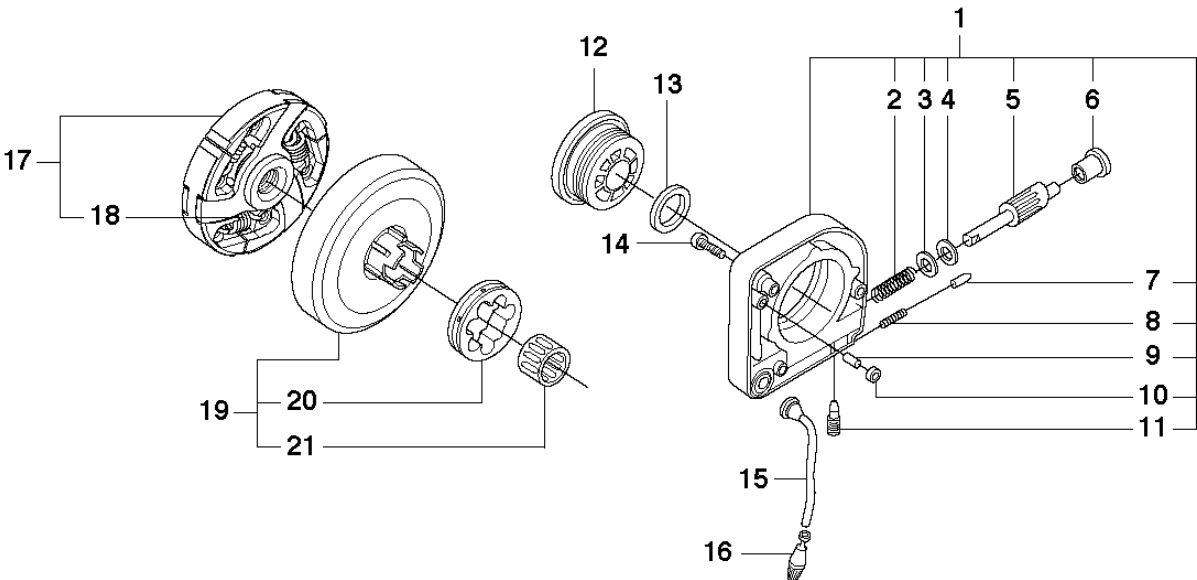

A 395, 395 EPA
CHAIN BRAKE & CLUTCH COVER

CHAIN BRAKE & CLUTCH COVER

395 XP, 395 XP EPA, 2016-10 -

Ref	Part No	Description	Remark	QTY	KIT
1	503 73 15-06	CHAIN BRAKE ASSY		1	
2	503 76 08-01	HAND GUARD ASSY		1	1
3	503 80 27-01	PIVOT PIN		1	1, 2
4	735 31 08-20	E-CLIP		1	1, 2
5	503 57 97-01	POSITION SPRING		1	1, 2
6	720 12 33-00	PARALLEL PIN		1	1
7	503 21 28-10	SCREW CCRPANT		1	1
8	501 87 53-01	KNEE JOINT ASSY		1	1
9	503 71 71-01	BRAKE SPRING		1	1
10	503 72 07-02	BRAKE BAND		1	1
11	721 42 52-50	SPRING PIN		1	1
12	503 72 08-01	CLUTCH COVER		1	1
13	503 72 06-01	LID		1	1
14	503 57 37-01	CHIP GUARD		1	1
15	503 21 28-10	SCREW CCRPANT		4	1
16	501 51 72-01	CHAIN GUIDE		1	1
17	503 22 00-01	HEXAGON NUT		2	
18	501 87 47-01	SPRING		1	1
19	503 52 08-01	SHAFT PIVOT		1	1
20	501 76 80-01	SHAFT PIVOT		1	1
21	503 20 26-16	SCREW IHSCM		1	1
22	537 32 95-01	LABEL		1	
23	503 69 02-01	SPIKE OUTER		1	
24	503 22 24-01	LOCK NUT		2	
25	503 71 24-01	SPIKE OUTER		1	
26	503 20 02-12	SCREW IHSCFM		2	

395, 395 EPA
CLUTCH & OIL PUMP

CLUTCH & OIL PUMP

395 XP, 395 XP EPA, 2016-10 -

Ref	Part No	Description	Remark	QTY KIT	
1	503 46 37-02	OIL PUMP ASSY		1	
2	501 54 48-01	SPRING		1	1
3	503 23 10-02	WASHER		1	1
4	503 23 00-19	WASHER		1	1
5	503 46 40-01	PUMP PISTON		1	1
6	503 46 43-01	TÄTNINGSPROPP		1	1
7	503 42 14-01	INDEXTAPP		1	1
8	503 42 24-01	SPRING		1	1
9	721 42 03-25	PINNE FRP-LS3X6 OXSV		1	1
10	501 28 85-01	X-RING 2.9X6.46X1.78		1	1
11	503 46 42-01	PIN SCREW		1	1
12	503 55 75-01	GEAR WHEEL		1	
13	503 23 00-58	WASHER		1	
14	725 52 95-55	SCREW IHSCM		3	
15	501 51 99-01	OIL HOSE		1	
16	501 54 41-02	OIL SCREEN		1	
17	503 70 15-02	CLUTCH ASSY		1	
18	503 14 51-01	CLUTCH SPRING		3	17
19	503 62 59-03	CLUTCH DRUM		1	
19	503 62 59-04	CLUTCH DRUM		1	
20	501 59 80-02	RIM	7T 3/8"	1	19
20	501 59 79-02	RIM	7T .404"	1	19
21	503 25 30-01	NEEDLE BEARING		1	19