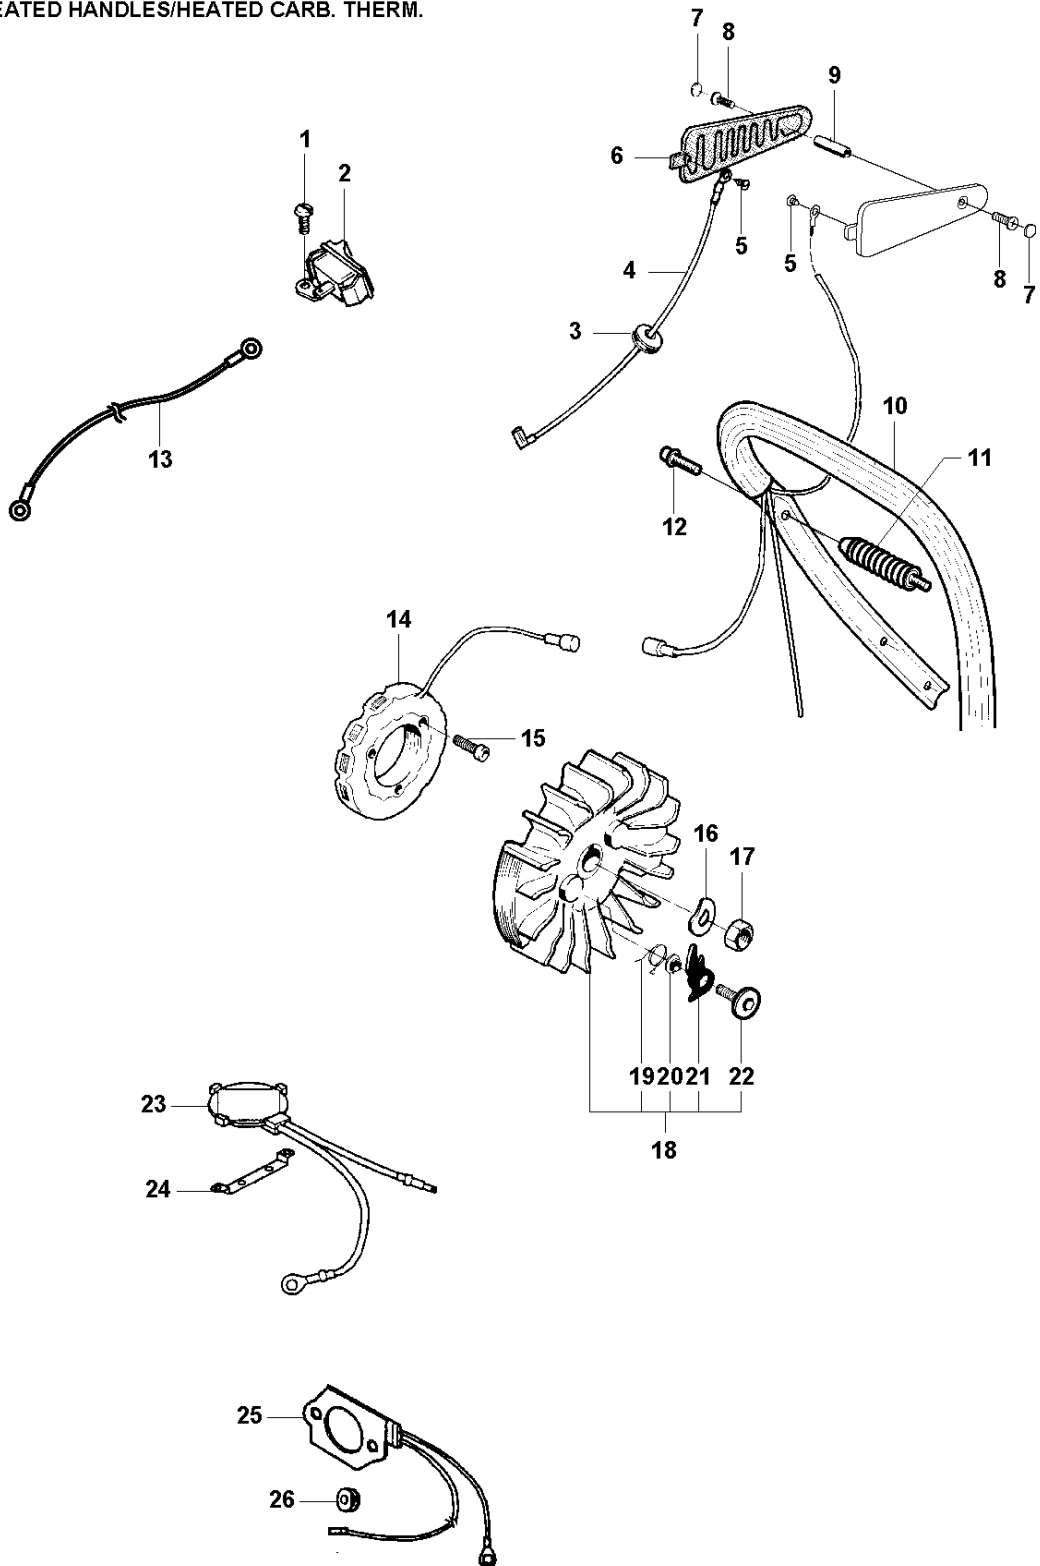

N 395, 395 EPA
HEATED HANDLES/HEATED CARB. THERM.

HANDLES HEATED

395 XP, 395 XP EPA, 2016-10 -

Ref	Part No	Description	Remark	QTY	KIT
1	503 21 28-10	SCREW CCRPANT		1	
2	503 71 81-01	SWITCH		1	
3	501 43 00-01	CABLE GROMMET		1	
4	501 63 44-07	CABLE		1	
5	503 21 29-06	SCREW CCRPANT		2	
6	501 62 93-08	HANDLE INSERT		2	
7	501 79 51-02	COVER WASHER		2	
8	724 32 24-05	SCREW CRCSFM		2	
9	501 59 74-03	SPACER		1	
10	503 46 35-73	FRONT HANDLE ASSY		1	
11	503 52 87-02	LATERAL SUPPORT ASSY		1	
12	503 21 05-22	SCREW IHSC		1	
13	503 44 06-02	GROUND CABLE		1	
14	537 09 62-01	STATOR ASSY		1	
15	725 52 91-56	SCREW IHSCM		3	
16	503 23 01-01	WASHER		1	
17	503 22 10-11	HEXAGON NUT		1	
18	503 68 94-02	FLYWHEEL ASSY		1	
19	501 67 35-01	SPRING		2	18
20	503 23 00-42	WASHER		2	18
21	501 67 32-01	PAWL		2	18
22	501 81 99-01	SCREW		2	18
23	537 18 98-01	THERMOSTAT ASSY		1	
24	537 06 32-01	RETAINER		1	
25	537 06 53-02	FOIL ELEMENT		1	
26	501 43 00-01	CABLE GROMMET		1