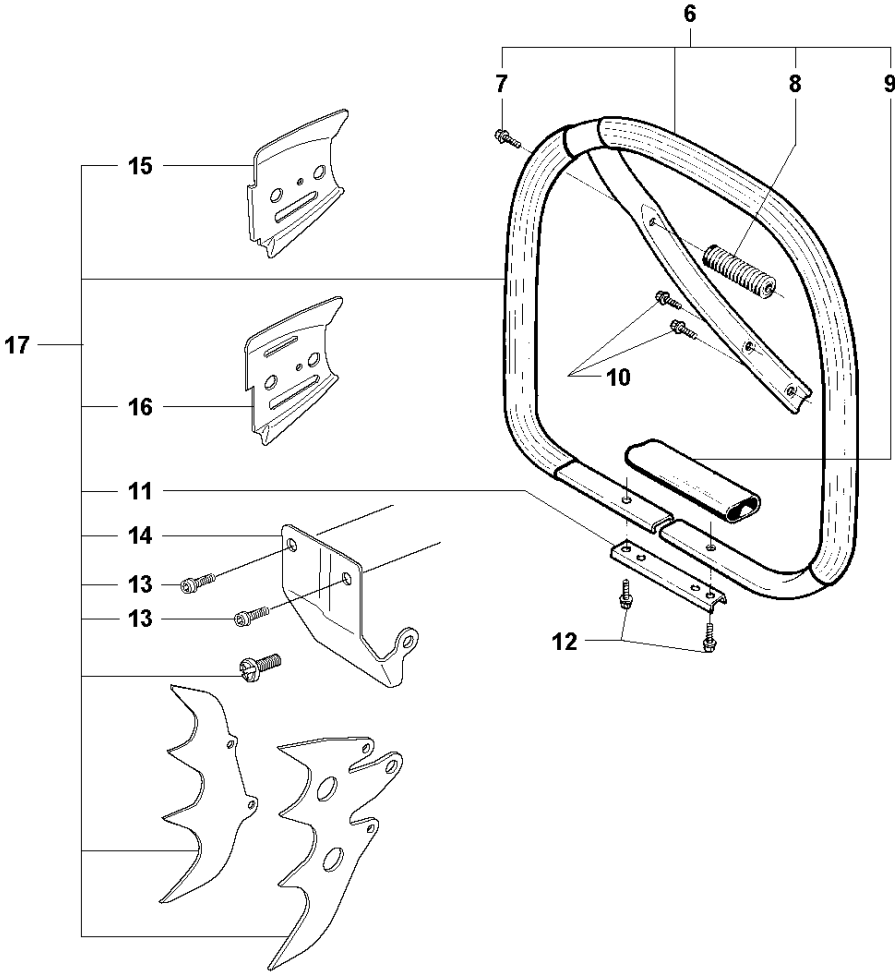

L 395, 395 EPA
HANDLE

HANDLE

395 XP, 395 XP EPA, 2016-10 -

Ref	Part No	Description	Remark	QTY	KIT
1	503 46 35-71	FRONT HANDLE ASSY		1	
2	503 21 05-22	SCREW IH SCT		1	1
3	503 52 87-02	LATERAL SUPPORT ASSY		1	1
4	503 21 05-22	SCREW IH SCT		2	
5	503 20 03-16	SCREW IH SCFM		2	
6	503 46 32-04	FRONT HANDLE ASSY	Wrap	1	
6	503 46 32-71	FRONT HANDLE ASSY	WRAP G	1	
7	503 21 05-22	SCREW IH SCT		1	6
8	503 52 87-02	LATERAL SUPPORT ASSY		1	6
9	503 63 45-01	PROTECTION		1	6
10	503 21 05-22	SCREW IH SCT		2	
11	503 41 79-01	ATTACHMENT PLATE		1	
12	503 20 03-16	SCREW IH SCFM		2	
13	503 20 02-12	SCREW IH SCFM		2	
14	503 93 47-01	PROTECTIVE PLATE		1	
15	503 66 58-01	SHEET		1	
16	503 66 57-01	SHEET		1	
17	588 94 62-01	HANDLE KIT		1