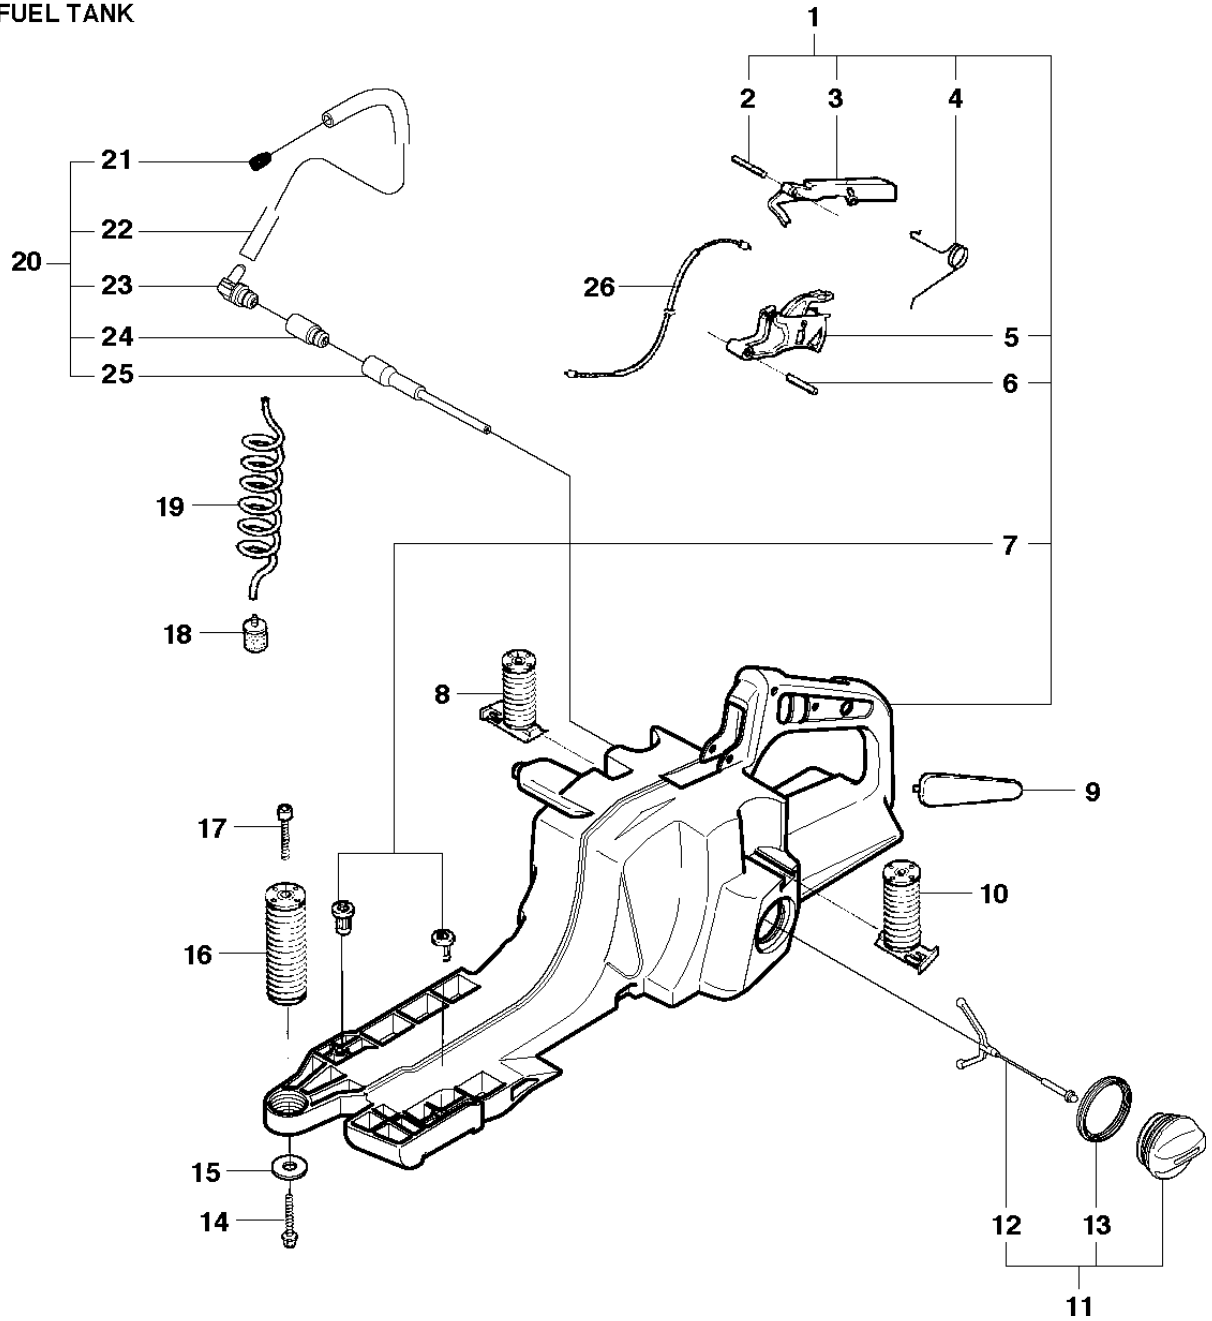

395, 395 EPA
FUEL TANK

FUEL TANK

395 XP, 395 XP EPA, 2016-10 -

Ref	Part No	Description	Remark	QTY	KIT
1	503 47 34-04	FUEL TANK		1	
2	720 12 40-20	PARALLEL PIN		1	1
3	503 55 66-01	THROTTLE LOCKOUT		1	1
4	503 73 64-01	SPRING		1	1
5	503 82 98-01	TRIGGER		1	1
6	720 12 72-20	PARALLEL PIN		1	1
7	503 75 38-01	THREAD ADAPTER		2	1
8	503 46 95-01	ANTIVIBRATION ELEMENT		1	
8	503 46 95-02	ANTIVIBRATION ELEMENT	Tropic	1	
9	537 03 34-01	HANDLE INSERT		2	
10	503 46 88-01	ANTIVIBRATION ELEMENT		1	
10	503 46 88-02	ANTIVIBRATION ELEMENT	Tropic	1	
11	537 21 52-07	TANK CAP ASSY		1	
12	503 57 89-03	HOLDER		1	11
13	589 24 11-01	GASKET		1	11
14	503 20 02-25	SCREW IHSCFM		1	
15	503 23 00-35	WASHER		1	
16	503 46 85-01	ANTIVIBRATION ELEMENT		1	
17	503 20 02-25	SCREW IHSCFM		1	
18	503 44 32-01	FILTER		1	
19	581 75 62-02	FUEL HOSE		1	
20	537 33 81-01	TANK VENT ASSY		1	
21	504 35 72-01	PLUG		1	20
22	581 75 61-06	FUEL HOSE		1	20
23	537 09 93-01	CONNECTION BEND		1	20
24	537 19 01-01	ADAPTER		1	20
25	537 09 22-01	TANK VENT ASSY		1	20
26	503 71 76-02	THROTTLE WIRE ASSY		1