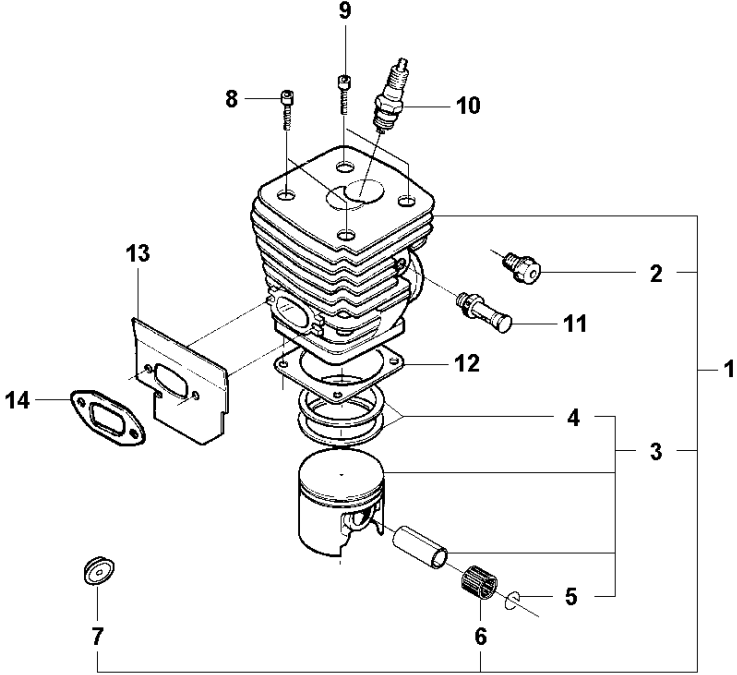

395, 395 EPA
CLUTCH & OIL PUMP

CLUTCH & OIL PUMP

395 XP, 395 XP EPA, 2016-10 -

Ref	Part No	Description	Remark	QTY KIT	
1	503 46 37-02	OIL PUMP ASSY		1	
2	501 54 48-01	SPRING		1	1
3	503 23 10-02	WASHER		1	1
4	503 23 00-19	WASHER		1	1
5	503 46 40-01	PUMP PISTON		1	1
6	503 46 43-01	TÄTNINGSPROPP		1	1
7	503 42 14-01	INDEXTAPP		1	1
8	503 42 24-01	SPRING		1	1
9	721 42 03-25	PINNE FRP-LS3X6 OXSV		1	1
10	501 28 85-01	X-RING 2.9X6.46X1.78		1	1
11	503 46 42-01	PIN SCREW		1	1
12	503 55 75-01	GEAR WHEEL		1	
13	503 23 00-58	WASHER		1	
14	725 52 95-55	SCREW IHSCM		3	
15	501 51 99-01	OIL HOSE		1	
16	501 54 41-02	OIL SCREEN		1	
17	503 70 15-02	CLUTCH ASSY		1	
18	503 14 51-01	CLUTCH SPRING		3	17
19	503 62 59-03	CLUTCH DRUM		1	
19	503 62 59-04	CLUTCH DRUM		1	
20	501 59 80-02	RIM	7T 3/8"	1	19
20	501 59 79-02	RIM	7T .404"	1	19
21	503 25 30-01	NEEDLE BEARING		1	19

**395, 395 EPA
CRANKSHAFT**

CRANKSHAFT

395 XP, 395 XP EPA, 2016-10 -

Ref	Part No	Description	Remark	QTY KIT
1	537 09 05-71	CRANKSHAFT ASSY		1
2	738 22 03-25	BALL BEARING		2
3	503 25 61-01	NEEDLE BEARING		1

**395, 395 EPA
CYLINDER COVER**

CYLINDER COVER

395 XP, 395 XP EPA, 2016-10 -

Ref	Part No	Description	Remark	QTY KIT	
1	503 52 64-09	CYLINDER COVER ASSY		1	
2	503 20 34-25	SCREW CCRPANMO		3	1
3	503 73 38-02	FILTER COVER		1	1
4	503 54 35-04	SPRING		4	1
5	503 98 74-01	LABEL		1	1
6	537 05 59-01	SLEEVE		1	1

F 395, 395 EPA
CYLINDER PISTON

CYLINDER PISTON

395 XP, 395 XP EPA, 2016-10 -

Ref	Part No	Description	Remark	QTY	KIT
1	503 99 39-03	CYLINDER		1	
2	503 55 22-01	PLUG		1	1
3	537 13 76-71	PISTON ASSY		1	1
4	503 28 90-35	PISTON RING		2	1, 3
5	737 44 13-00	CIRCLIP		2	1, 3
6	503 25 61-01	NEEDLE BEARING		1	1
7	501 61 52-01	PLUG		1	1
8	503 21 60-25	SCREW		2	
9	503 21 60-40	SCREW		2	
10	503 23 51-09	SPARK PLUG		1	
11	503 71 53-01	DECOMPRESSION VALVE		1	
12	503 46 56-01	GASKET		1	
13	503 47 49-01	HEAT DEFLECTOR		1	
14	503 92 07-01	GASKET		1	