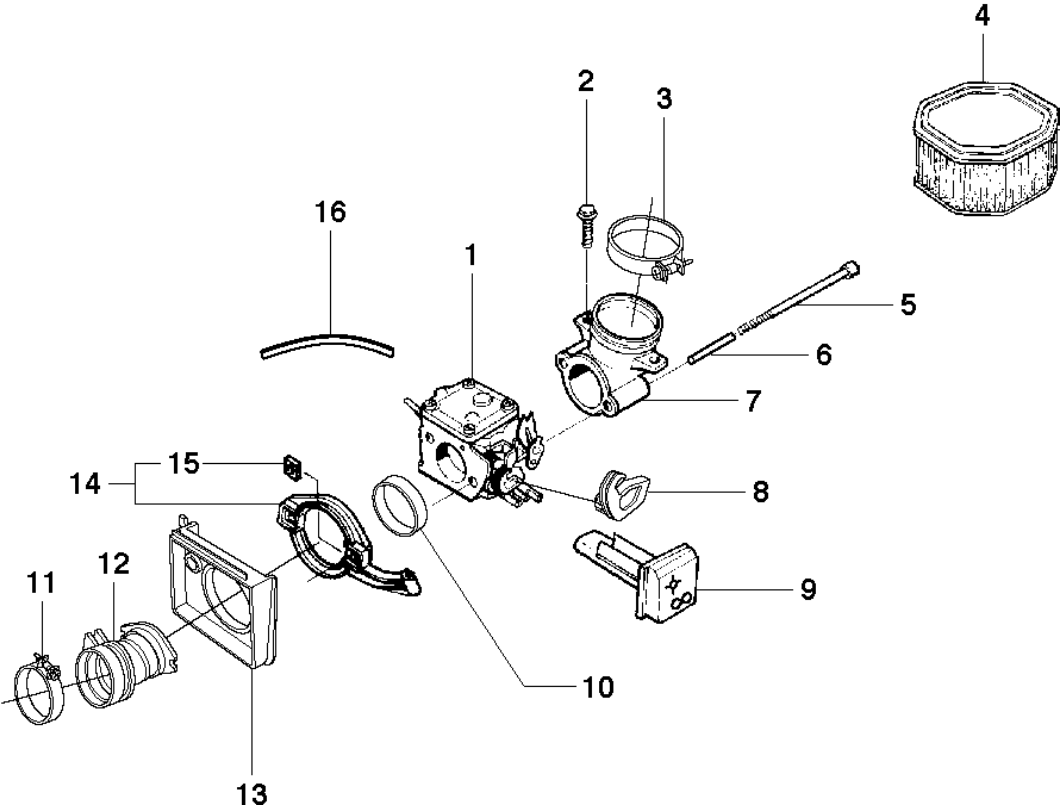

395, 395 EPA
CARBURETOR & AIR FILTER

CARBURETOR & AIR FILTER

395 XP, 395 XP EPA, 2016-10 -

Ref	Part No	Description	Remark	QTY	KIT
1	501 35 51-01	CARBURETTOR	Walbro WJ115	1	
1	501 35 55-01	CARBURETTOR	Walbro WJ119	1	
2	503 20 07-02	SCREW IHSCFM		2	
3	505 28 33-05	HOSE CLAMP		1	
4	537 44 44-01	AIR FILTER ASSY		1	
4	537 44 44-02	AIR FILTER ASSY		1	
4	537 44 44-03	AIR FILTER ASSY		1	
5	725 53 09-55	SCREW IHSCM		2	
6	503 70 11-01	TUBE		2	
7	503 96 96-01	FILTER		1	
8	503 68 41-01	LEVER		1	
9	503 97 48-01	GUIDE BUSHING		1	
10	503 96 22-01	SUPPORT SLEEVE		1	
11	505 28 33-03	HOSE CLAMP		1	
12	503 96 97-01	INLET PIPE		1	
13	503 96 94-01	SEALING COLLAR		1	
14	503 97 39-01	FLANGE		1	
15	503 22 65-03	SQUARE NUT		2	14
16	503 40 06-07	IMPULSE HOSE		1