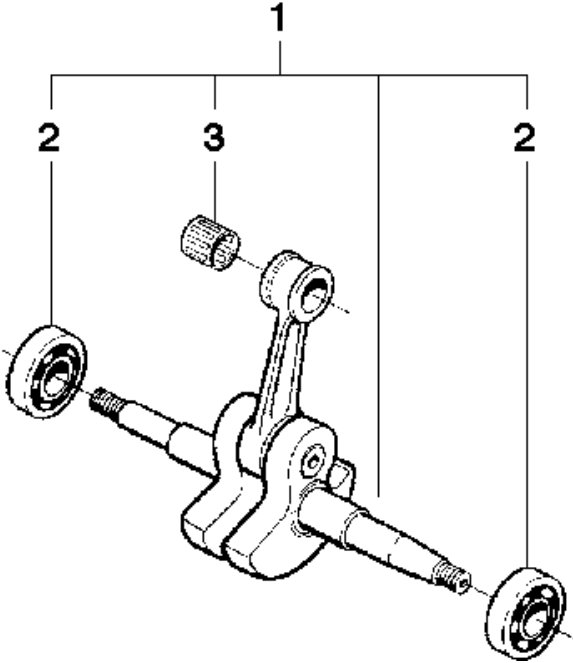

**395, 395 EPA
CRANKSHAFT**

CRANKSHAFT

395 XP, 395 XP EPA, 2016-10 -

Ref	Part No	Description	Remark	QTY KIT
1	537 09 05-71	CRANKSHAFT ASSY		1
2	738 22 03-25	BALL BEARING		2
3	503 25 61-01	NEEDLE BEARING		1