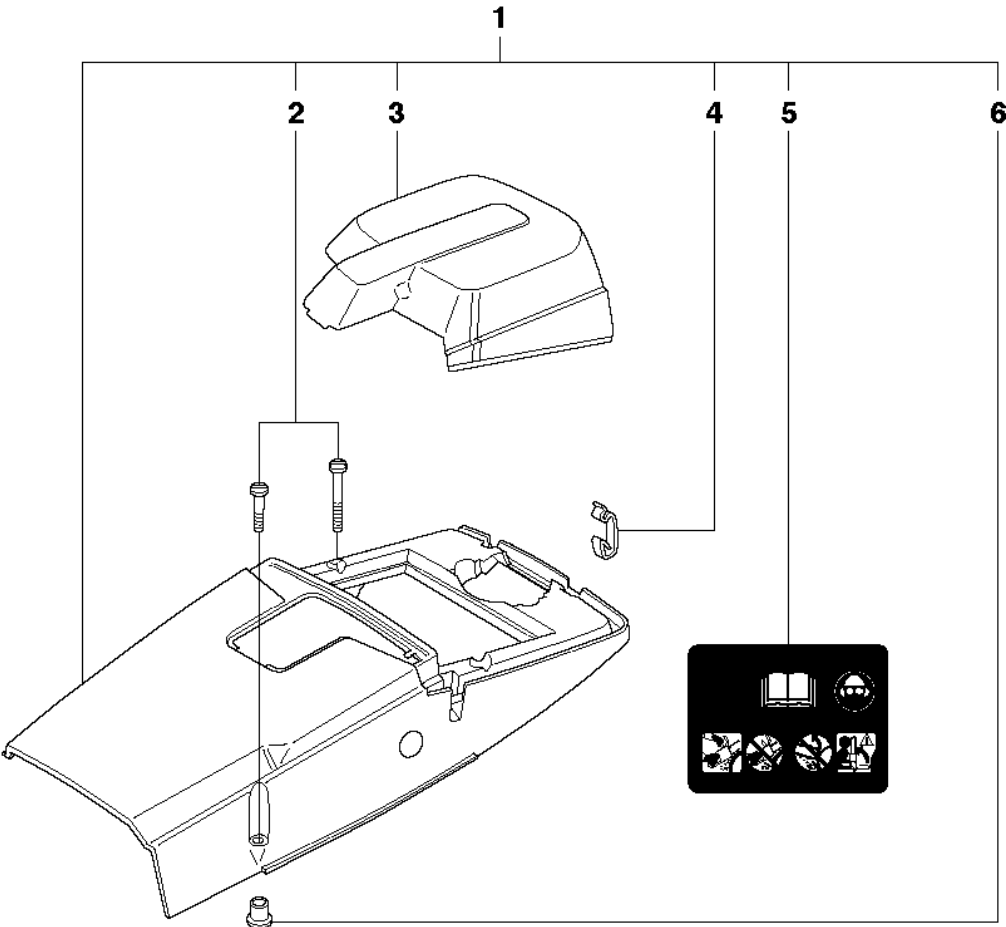

**395, 395 EPA
CYLINDER COVER**

CYLINDER COVER

395 XP, 395 XP EPA, 2016-10 -

Ref	Part No	Description	Remark	QTY KIT	
1	503 52 64-09	CYLINDER COVER ASSY		1	
2	503 20 34-25	SCREW CCRPANMO		3	1
3	503 73 38-02	FILTER COVER		1	1
4	503 54 35-04	SPRING		4	1
5	503 98 74-01	LABEL		1	1
6	537 05 59-01	SLEEVE		1	1