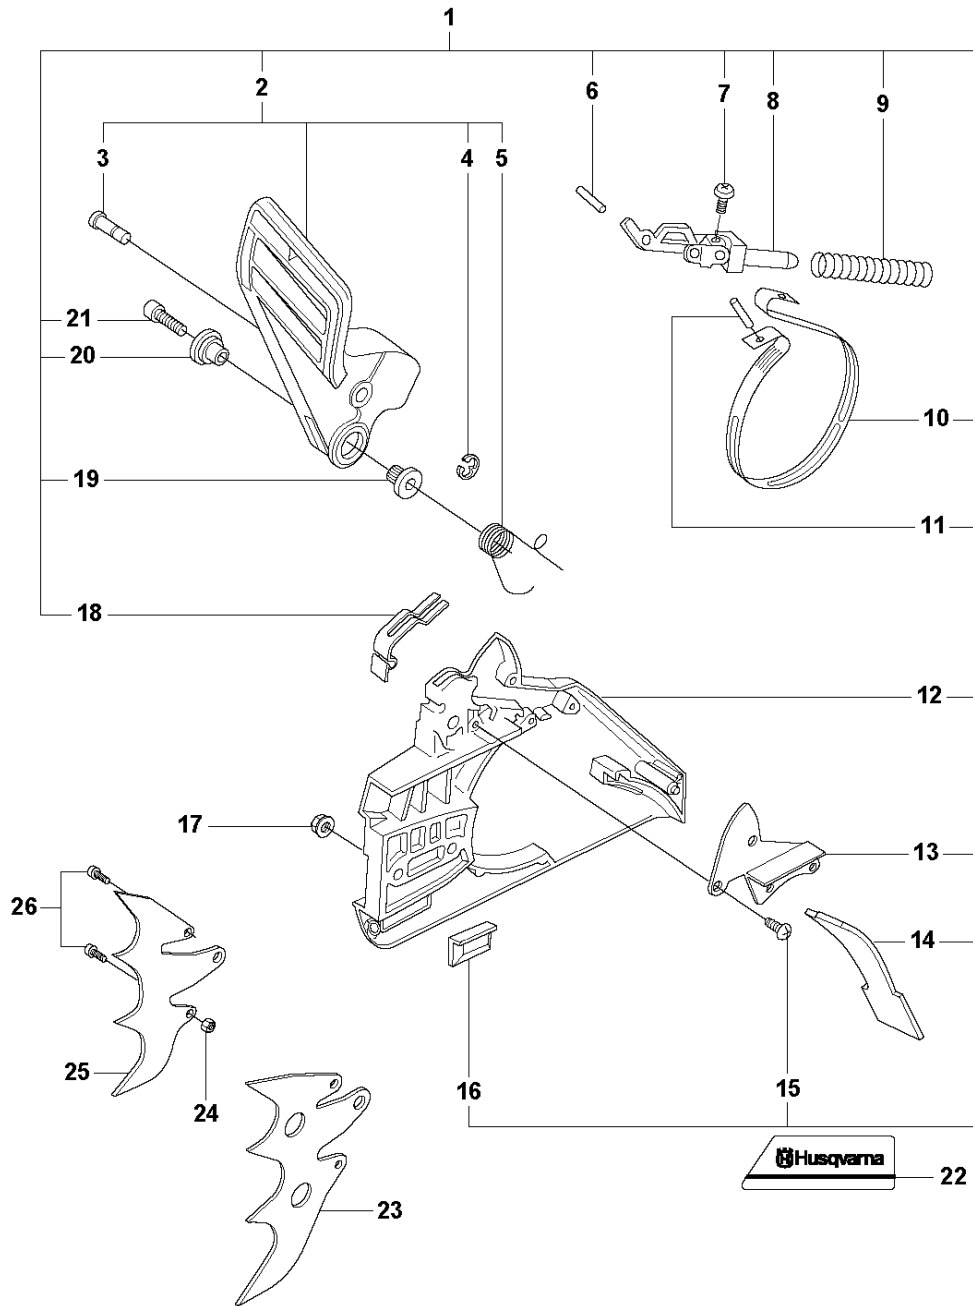

395, 395 EPA
CARBURETOR & AIR FILTER

CARBURETOR & AIR FILTER

395 XP, 395 XP EPA, 2016-10 -

Ref	Part No	Description	Remark	QTY	KIT
1	501 35 51-01	CARBURETTOR	Walbro WJ115	1	
1	501 35 55-01	CARBURETTOR	Walbro WJ119	1	
2	503 20 07-02	SCREW IHSCFM		2	
3	505 28 33-05	HOSE CLAMP		1	
4	537 44 44-01	AIR FILTER ASSY		1	
4	537 44 44-02	AIR FILTER ASSY		1	
4	537 44 44-03	AIR FILTER ASSY		1	
5	725 53 09-55	SCREW IHSCM		2	
6	503 70 11-01	TUBE		2	
7	503 96 96-01	FILTER		1	
8	503 68 41-01	LEVER		1	
9	503 97 48-01	GUIDE BUSHING		1	
10	503 96 22-01	SUPPORT SLEEVE		1	
11	505 28 33-03	HOSE CLAMP		1	
12	503 96 97-01	INLET PIPE		1	
13	503 96 94-01	SEALING COLLAR		1	
14	503 97 39-01	FLANGE		1	
15	503 22 65-03	SQUARE NUT		2	14
16	503 40 06-07	IMPULSE HOSE		1	

A 395, 395 EPA
CHAIN BRAKE & CLUTCH COVER

CHAIN BRAKE & CLUTCH COVER

395 XP, 395 XP EPA, 2016-10 -

Ref	Part No	Description	Remark	QTY	KIT
1	503 73 15-06	CHAIN BRAKE ASSY		1	
2	503 76 08-01	HAND GUARD ASSY		1	1
3	503 80 27-01	PIVOT PIN		1	1, 2
4	735 31 08-20	E-CLIP		1	1, 2
5	503 57 97-01	POSITION SPRING		1	1, 2
6	720 12 33-00	PARALLEL PIN		1	1
7	503 21 28-10	SCREW CCRPANT		1	1
8	501 87 53-01	KNEE JOINT ASSY		1	1
9	503 71 71-01	BRAKE SPRING		1	1
10	503 72 07-02	BRAKE BAND		1	1
11	721 42 52-50	SPRING PIN		1	1
12	503 72 08-01	CLUTCH COVER		1	1
13	503 72 06-01	LID		1	1
14	503 57 37-01	CHIP GUARD		1	1
15	503 21 28-10	SCREW CCRPANT		4	1
16	501 51 72-01	CHAIN GUIDE		1	1
17	503 22 00-01	HEXAGON NUT		2	
18	501 87 47-01	SPRING		1	1
19	503 52 08-01	SHAFT PIVOT		1	1
20	501 76 80-01	SHAFT PIVOT		1	1
21	503 20 26-16	SCREW IHSCM		1	1
22	537 32 95-01	LABEL		1	
23	503 69 02-01	SPIKE OUTER		1	
24	503 22 24-01	LOCK NUT		2	
25	503 71 24-01	SPIKE OUTER		1	
26	503 20 02-12	SCREW IHSCFM		2	