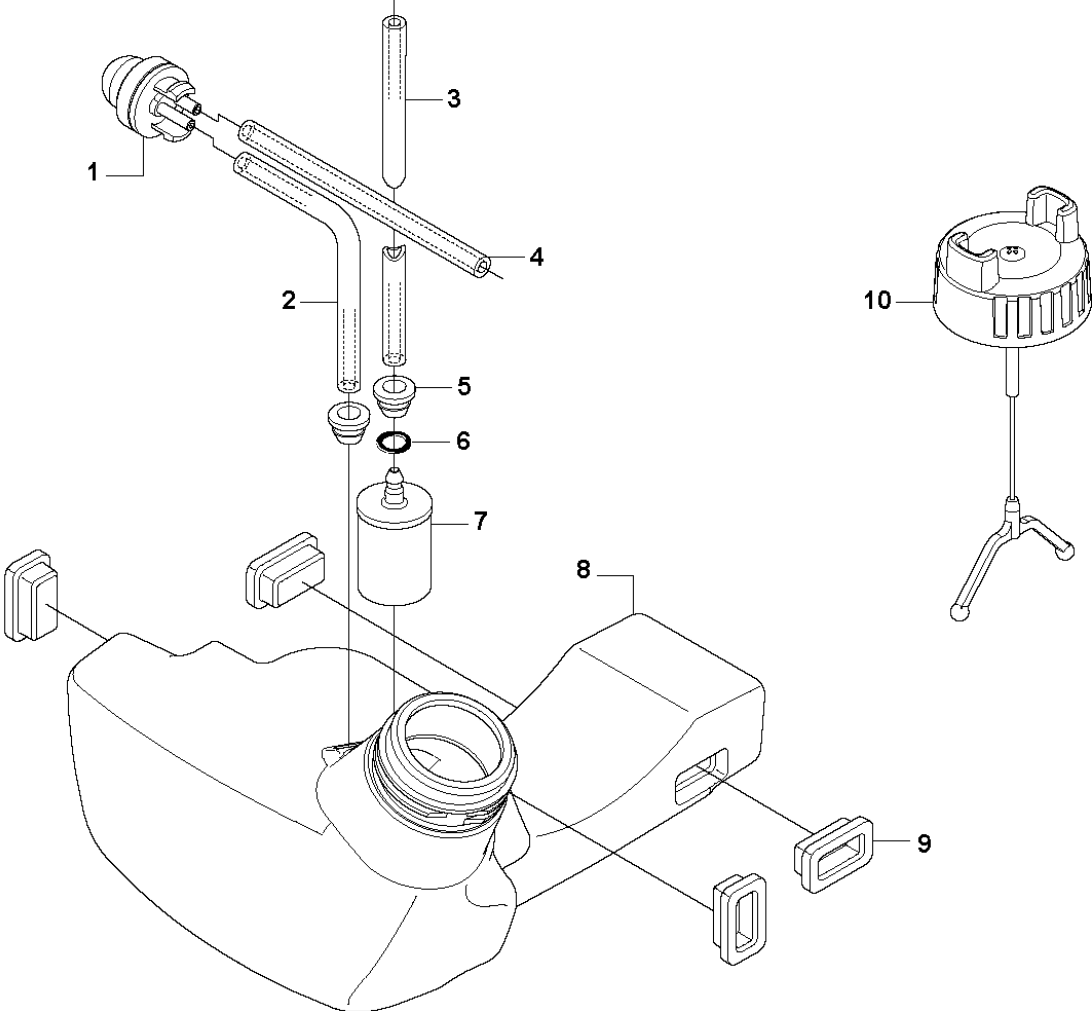

E 535 RX, 535 RJ, 535 RXT, 535 LS
FUEL TANK

FUEL TANK

535 RX

Ref	Part No	Description	Remark	QTY KIT
1	503 93 66-01	PRIMER HOUSING		1
2	537 04 24-12	FUEL HOSE		1
3	537 05 23-01	FUEL HOSE		1
4	537 04 24-12	FUEL HOSE		1
5	503 73 58-01	BUSHING		2
6	537 18 49-01	O-RING		1
7	503 44 32-01	FILTER		1
8	544 32 88-01	TANK ASSY		1
9	503 91 10-01	SUSPENSION		4
10	503 91 18-02	TANK CAP		1