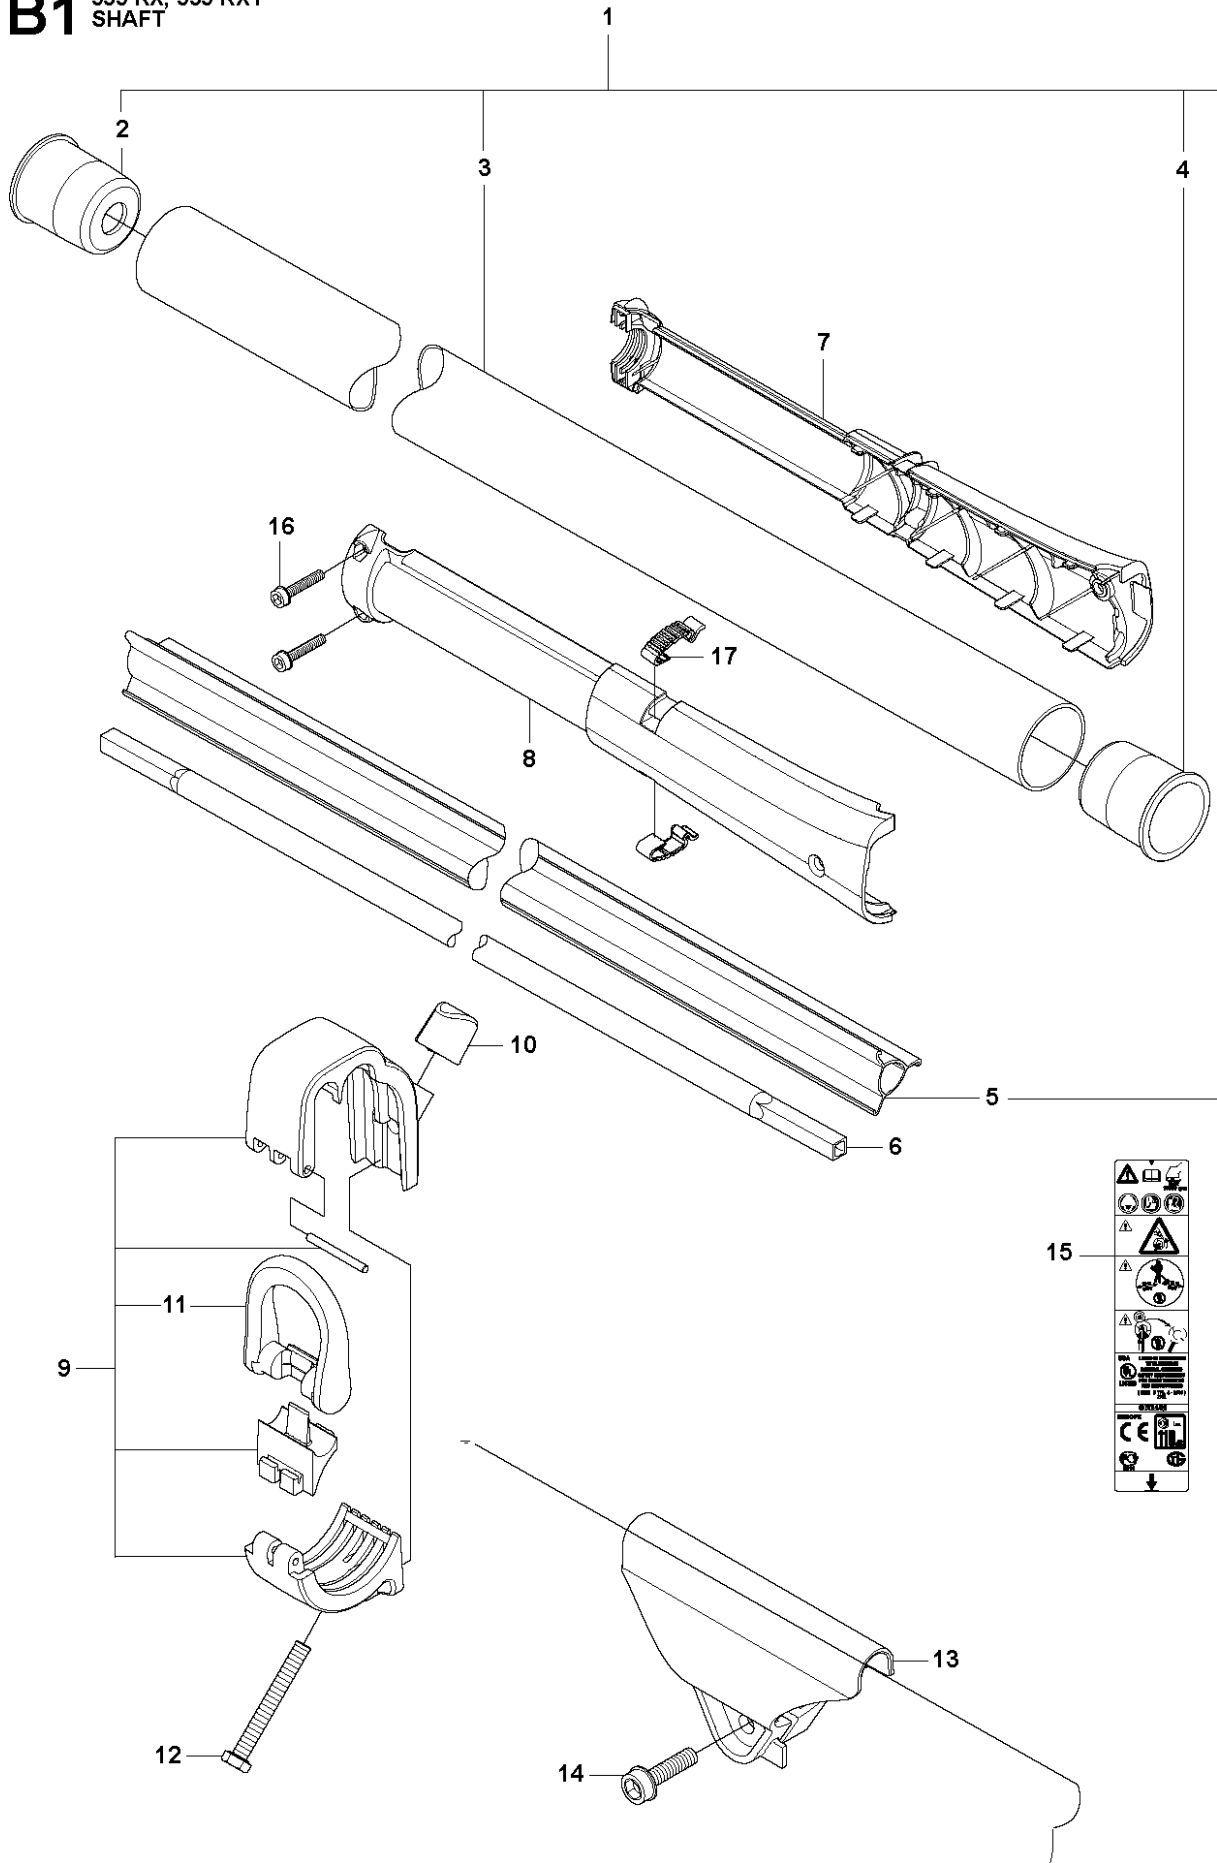

B1 535 RX, 535 RXT
SHAFT

SHAFT

535 RX

Ref	Part No	Description	Remark	QTY KIT	
1	537 21 42-01	TUBE	535 RX, 535 RXT	1	
2	537 36 02-02	SPACER		1	1
3	537 21 41-01	TUBE	Ø = 28mm, L = 1483mm	1	1
4	537 36 02-01	SPACER		1	1
5	537 31 39-01	GUIDE	Ø = 9mm, L = 1400mm	1	1
6	537 35 52-01	DRIVE SHAFT	Ø = 8mm, L = 1527mm	1	
7	505 13 71-01	WEAR PROTECTION		1	
8	505 13 72-01	WEAR PROTECTION		1	
9	505 16 09-01	LOOP	535 RXT	1	
9	537 34 98-01	LOOP	535 RX	1	
10	537 13 04-02	KNOB		1	
11	537 35 01-01	LOOP		1	9
12	725 23 39-51	SCREW EHHM	535 RXT	1	
12	725 23 31-51	SCREW	535 RX	1	
13	537 37 61-01	WIRING	535 RX	1	
14	503 21 75-16	SCREW IHSCFT		1	
15	589 29 51-01	LABEL		1	
16	503 20 07-78	SCREW IHSCFM		2	
17	537 38 72-01	SNAP		2	