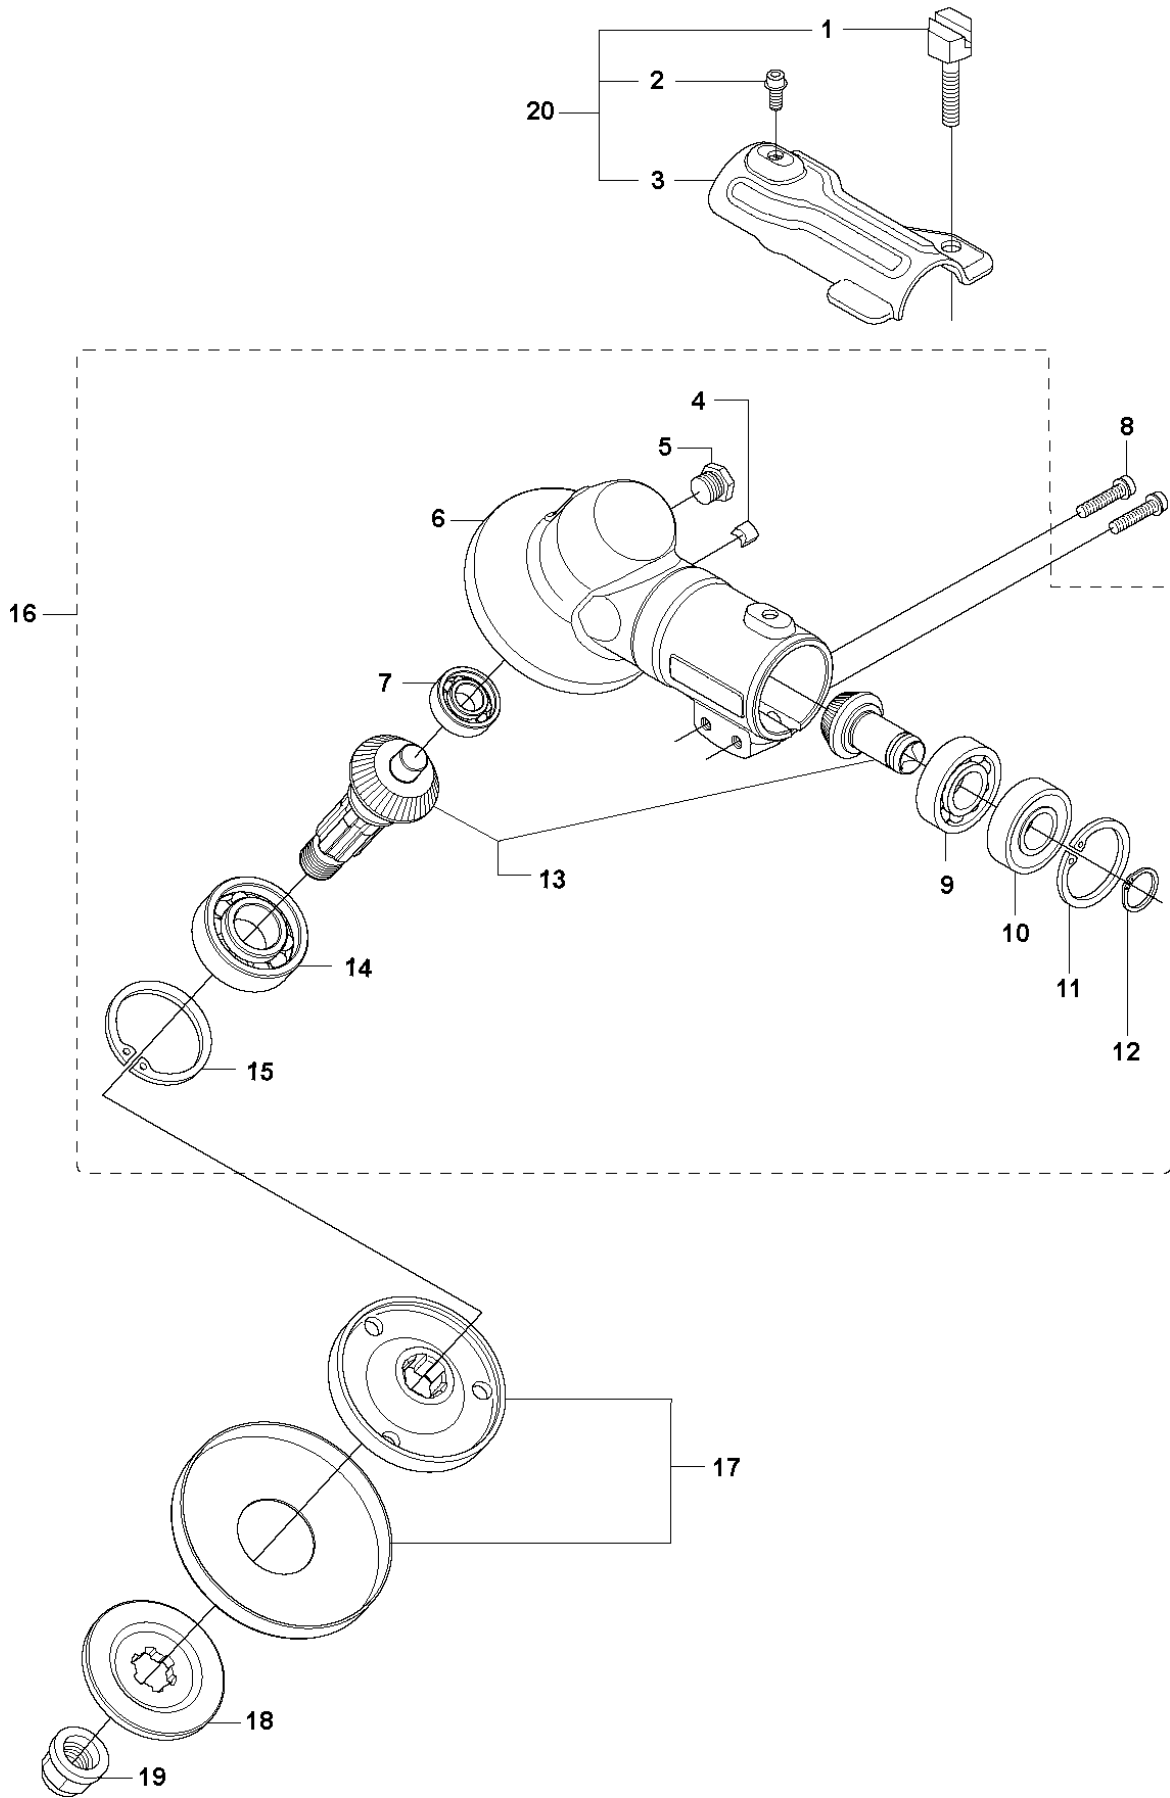

A 535 RX, 535 RJ, 535 RXT, 535 LS
BEVEL GEAR

BEVEL GEAR

535 RX

Ref	Part No	Description	Remark	QTY	KIT
1	537 18 95-01	SCREW		1	
2	503 20 02-10	SCREW IHSCFM		1	20
3	544 08 76-01	CLAMP		1	20
4	537 14 74-01	MAGNET		1	20
5	503 20 15-01	SCREW IHHM		1	16
6	537 29 59-02	GEAR HOUSING		1	16
7	738 21 99-00	BALL BEARING		1	16
8	503 20 03-25	SCREW IHSCFM		2	16
9	738 21 01-10	BALL BEARING		1	
10	738 21 01-12	BALL BEARING		1	16
11	735 31 28-10	CIRCLIP		1	16
12	735 31 14-00	CIRCLIP		1	16
13	505 13 33-01	SPARE PARTS KIT	535 RX, 535 RXT	1	16
13	505 13 34-01	SPARE PARTS KIT	535 RJ, 535 LS	1	16
14	503 25 28-01	BALL BEARING		1	16
15	735 31 31-10	CIRCLIP		1	16
16	544 21 64-01	GEAR	535 RX, 535 RXT	1	16
16	537 29 58-02	BEVEL GEAR	535 RJ, 535 LS	1	
17	537 35 14-02	DRIVER	"(1")"	1	
18	537 34 35-01	SUPPORT FLANGE		1	
19	502 29 11-01	NUT BLADE		1	
20	574 30 68-01	CLAMP		1