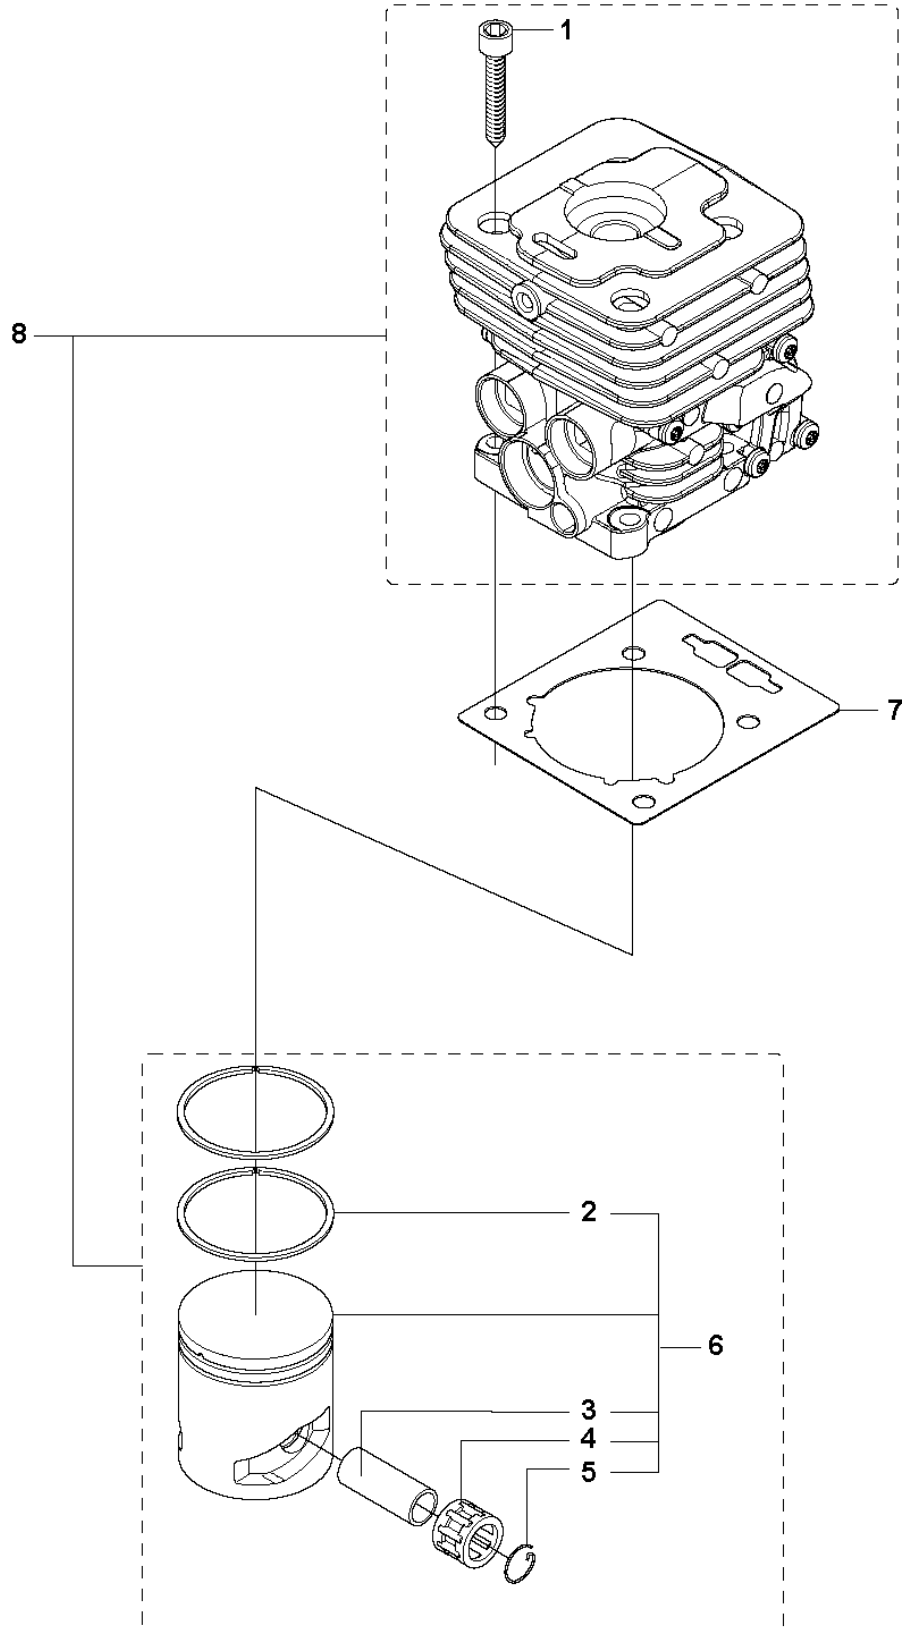

N 535 RX, 535 RJ, 535 RXT, 535 LS
CRANK SHAFT

CRANKSHAFT

535 RX

Ref	Part No	Description	Remark	QTY	KIT
1	503 26 02-02	SEALING RING		1	8
2	738 21 01-10	BALL BEARING		1	8
3	537 29 76-01	CUP		1	8
4	503 41 41-01	NEEDLE BEARING		1	8
5	537 29 76-01	CUP		1	8
6	738 21 01-10	BALL BEARING		1	8
7	503 26 02-02	SEALING RING		1	8
8	544 03 90-01	CRANKSHAFT ASSY		1	

G 535 RX, 535 RJ, 535 RXT, 535 LS
CYLINDER COVER

- 12 — 
- 13 — 
- 14 — 
- 15 — 

CYLINDER COVER

535 RX

Ref	Part No	Description	Remark	QTY	KIT
1	544 16 01-02	CYLINDER COVER	Spare part incl. Screws Pos. 2	1	
2	573 99 43-04	SCREW IHSCFMO	Captive screws	1	1
3	503 21 29-10	SCREW CCRPANT		4	1
4	537 42 51-02	HEAT PROTECTOR	Spare part incl. Screws Pos. 5	1	
5	574 47 70-03	SCREW IHSCFMO	Captive screws	1	4
8	503 21 75-16	SCREW IHSCFT		2	
9	537 35 72-01	PROTECTIVE PLATE		1	
10	503 21 75-16	SCREW IHSCFT		1	
11	544 02 98-01	BAR		1	
12	576 99 86-10	LABEL	535 RXT	1	
13	576 99 86-11	LABEL	535 RX	1	
14	576 99 86-12	LABEL	535 RJ	1	
15	576 99 86-13	LABEL	535 LS	1	
16	503 21 35-02	SCREW	535 RJ, 535 LS	2	
17	502 43 39-01	ARM PROTECTION	535 RJ, 535 LS	1	

M 535 RX, 535 RJ, 535 RXT, 535 LS
CYLINDER PISTON

CYLINDER PISTON

535 RX

Ref	Part No	Description	Remark	QTY	KIT
1	503 20 08-23	SCREW IHSCM		4	8
2	503 28 90-54	PISTON RING		2	6,8
3	503 28 91-19	PISTON PIN		1	6,8
4	503 41 41-01	NEEDLE BEARING		1	6,8
5	737 44 10-00	SNAP RING		2	6,8
6	585 99 83-02	PISTON ASSY		1	8
7	537 33 30-02	GASKET		1	
8	544 40 06-01	CYLINDER ASSY	Ø = 38mm. 574 36 43-01	1	