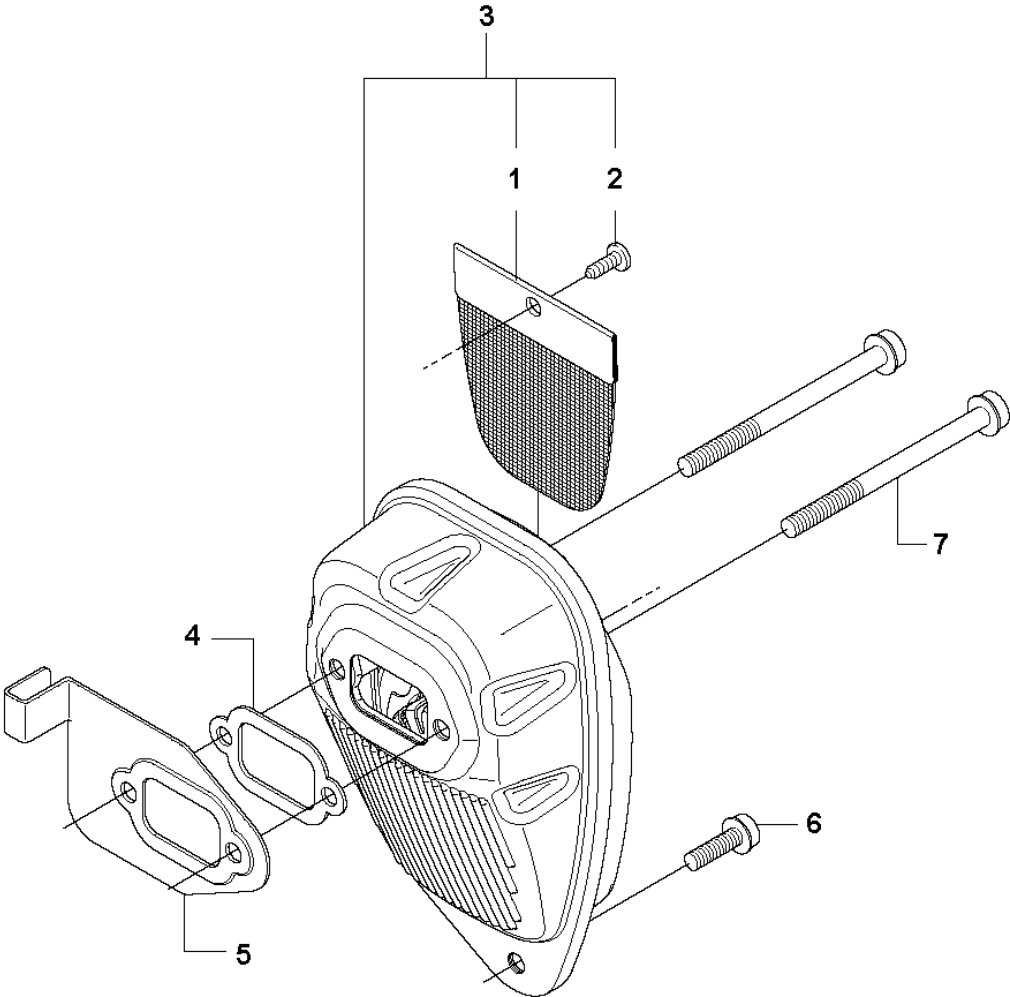

IGNITION SYSTEM

535 RX

Ref	Part No	Description	Remark	QTY KIT
1	503 21 66-18	SCREW IHSCT		2
2	544 12 70-01	IGNITION MODULE		1
3	503 23 51-09	SPARK PLUG	CH RCJ6Y (Ø=14 mm)	1
4	537 24 96-01	FLYWHEEL		1
5	731 71 16-51	HEXAGON NUT FLANGE		1
6	537 23 93-01	CONTACT SPRING		1

H 535 RX, 535 RJ, 535 RXT, 535 LS
MUFFLER