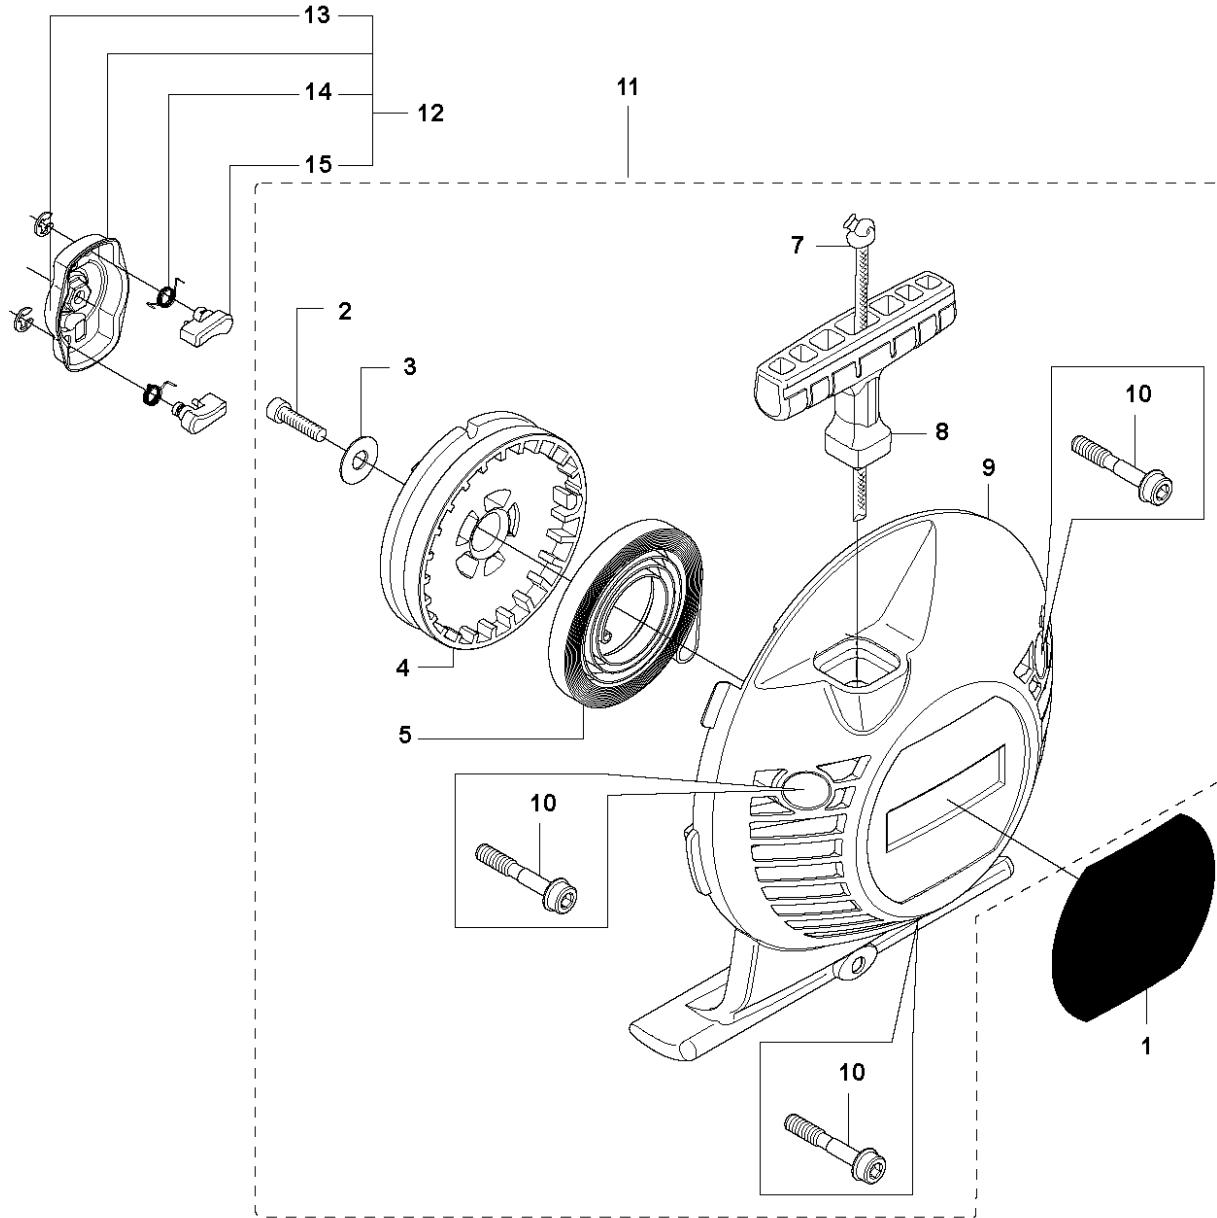

B1 535 RX, 535 RXT
SHAFT

SHAFT

535 RX

Ref	Part No	Description	Remark	QTY KIT	
1	537 21 42-01	TUBE	535 RX, 535 RXT	1	
2	537 36 02-02	SPACER		1	1
3	537 21 41-01	TUBE	Ø = 28mm, L = 1483mm	1	1
4	537 36 02-01	SPACER		1	1
5	537 31 39-01	GUIDE	Ø = 9mm, L = 1400mm	1	1
6	537 35 52-01	DRIVE SHAFT	Ø = 8mm, L = 1527mm	1	
7	505 13 71-01	WEAR PROTECTION		1	
8	505 13 72-01	WEAR PROTECTION		1	
9	505 16 09-01	LOOP	535 RXT	1	
9	537 34 98-01	LOOP	535 RX	1	
10	537 13 04-02	KNOB		1	
11	537 35 01-01	LOOP		1	9
12	725 23 39-51	SCREW EHHM	535 RXT	1	
12	725 23 31-51	SCREW	535 RX	1	
13	537 37 61-01	WIRING	535 RX	1	
14	503 21 75-16	SCREW IHSCFT		1	
15	589 29 51-01	LABEL		1	
16	503 20 07-78	SCREW IHSCFM		2	
17	537 38 72-01	SNAP		2	

T 535 RX, 535 RJ, 535 RXT, 535 LS
SHORT BLOCK

Ref	Part No	Description	Remark	QTY KIT
1	576 79 68-01	SHORT BLOCK	Assembled	1

K 535 RX, 535 RJ, 535 RXT, 535 LS
STARTER

STARTER

535 RX

Ref	Part No	Description	Remark	QTY	KIT
1	577 22 36-01	DECAL		1	
2	503 21 79-20	SCREW IH SCT		1	11
3	535 07 23-01	WASHER		1	11
4	537 32 50-02	STARTER PULLEY		1	11
5	503 85 99-01	RECOIL SPRING		1	11
7	505 30 51-25	STARTER CORD		1	11
8	503 54 39-01	STARTER HANDLE		1	11
9	544 10 25-02	STARTER	Spare part adapted for captive screws	1	11
10	573 99 43-05	SCREW IH SCFMO	Captive screws	3	
11	537 21 47-07	STARTER ASSY		1	
12	503 87 33-05	BRIDGE		1	
13	735 31 08-20	E-CLIP		2	12
14	503 87 36-01	SPRING		1	12
15	503 87 35-02	STARTER PAWL		2	12