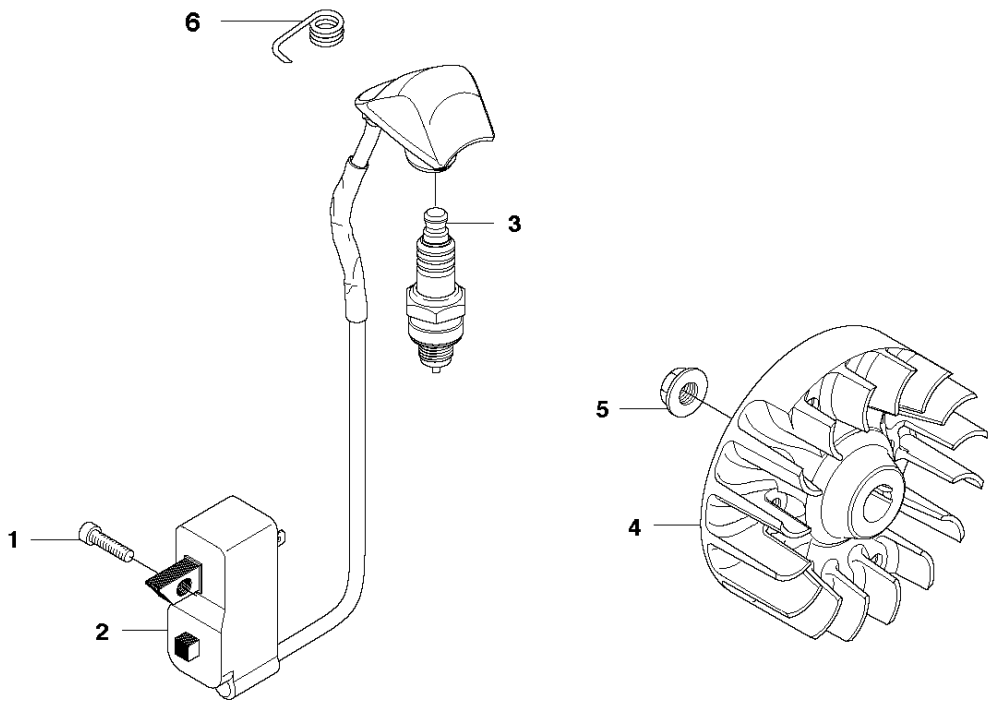

S DUO BALANCE 35
HARNESS

1

HARNESS

535 RX

Ref	Part No	Description	Remark	QTY KIT	
1	537 27 57-02	HARNESS		1	
1	537 27 57-04	HARNESS	US	1	
2	537 28 83-01	FRONT PIECE		1	1
3	537 28 84-01	FRONT PIECE		1	1
4	537 27 59-01	HIP PAD		1	1
5	502 02 28-01	HARNESS		1	1
6	502 02 29-02	HARNESS		1	1,5
7	502 02 30-02	HARNESS		1	1,5
8	586 34 10-01	SPRING		1	1,5
9	735 31 09-20	HARNESS		1	1,5
10	503 99 61-01	HARNESS		3	1
11	537 11 35-01	RETAINER		1	1
12	503 99 61-03	BAND		1	1

L 535 RX, 535 RJ, 535 RXT, 535 LS
IGNITION

IGNITION SYSTEM

535 RX

Ref	Part No	Description	Remark	QTY KIT
1	503 21 66-18	SCREW IHSCT		2
2	544 12 70-01	IGNITION MODULE		1
3	503 23 51-09	SPARK PLUG	CH RCJ6Y (Ø=14 mm)	1
4	537 24 96-01	FLYWHEEL		1
5	731 71 16-51	HEXAGON NUT FLANGE		1
6	537 23 93-01	CONTACT SPRING		1