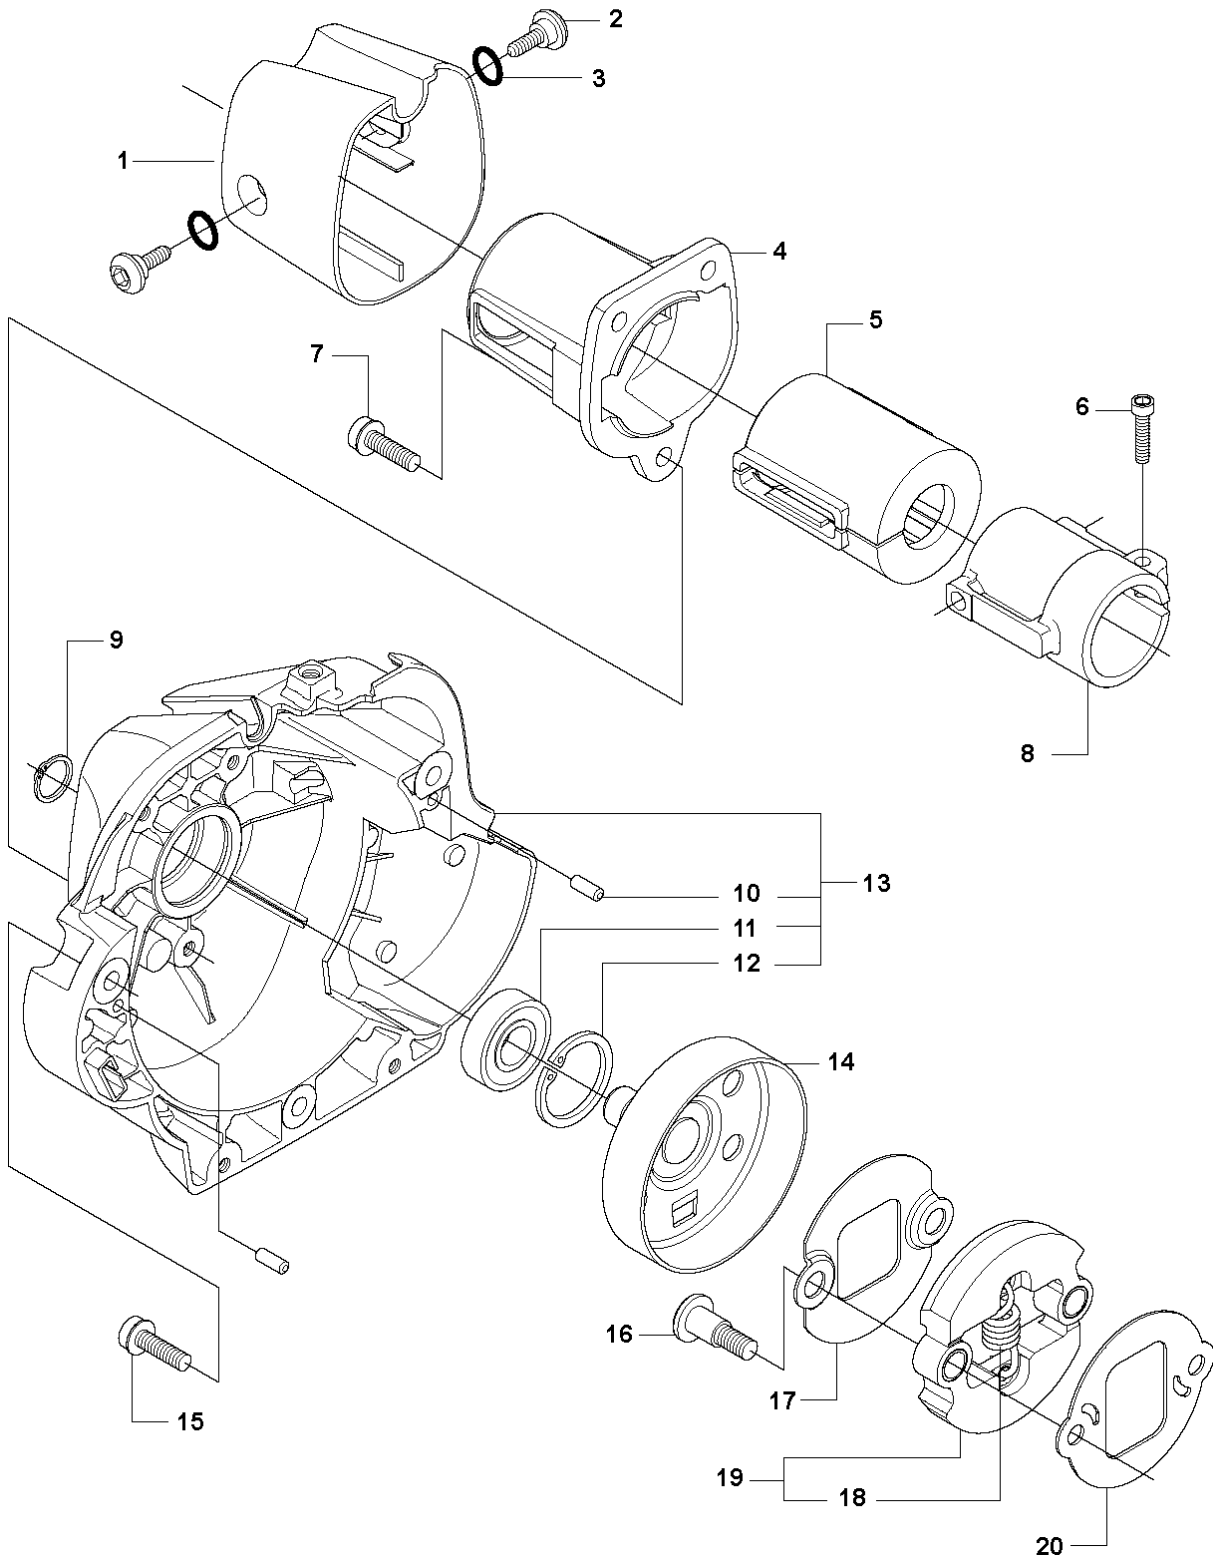

F 535 RX, 535 RJ, 535 RXT, 535 LS
CLUTCH

CLUTCH

535 RX

Ref	Part No	Description	Remark	QTY	KIT
1	544 11 97-01	COVER	535 RJ, 535 LS	1	
1	537 32 61-01	COVER	535 RX, 535 RXT	1	
2	503 96 13-01	SCREW		2	
3	740 42 06-00	O-RING		2	
4	537 31 00-01	COVER		1	
5	537 32 27-01	ANTIVIBRATION ELEMENT		1	
6	725 53 33-55	SCREW IHSCM		1	
7	503 20 03-20	SCREW IHSCFM		3	
8	537 31 01-01	COMPRESSION SLEEVE	535 RX, 535 RXT	1	
8	537 31 01-02	COMPRESSION SLEEVE	535 RJ, 535 LS	1	
9	735 31 14-00	CIRCLIP		1	
10	503 24 07-02	PARALLEL PIN		2	13
11	738 21 01-04	BALL BEARING		1	13
12	735 31 28-10	CIRCLIP		1	13
13	537 30 29-01	CLUTCH COVER		1	
14	537 35 29-01	CLUTCH DRUM		1	
15	503 20 03-20	SCREW IHSCFM		3	
16	537 41 81-01	SCREW		2	
17	537 41 57-01	WASHER		1	
18	537 42 72-01	SPRING		1	19
19	537 34 04-01	CLUTCH		1	
20	537 04 68-01	WASHER		1