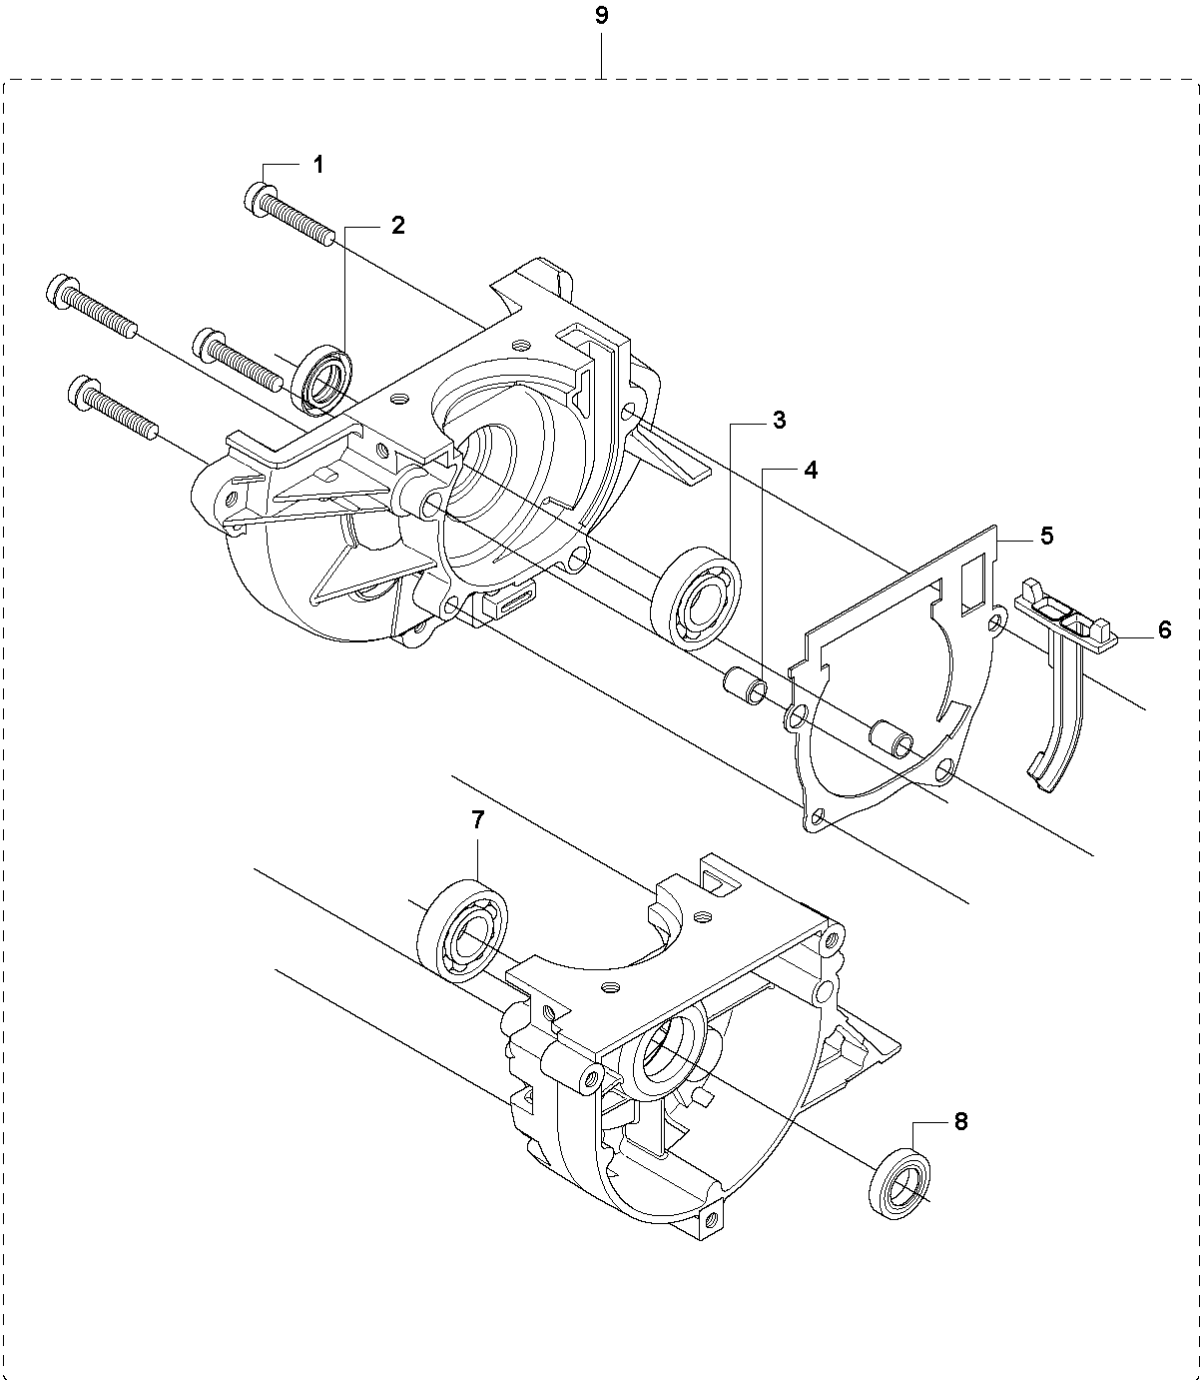

P 535 RX, 535 RJ, 535 RXT, 535 LS
CRANKCASE

CRANKCASE

535 RX

Ref	Part No	Description	Remark	QTY	KIT
1	503 20 02-30	SCREW IHSCFM		4	9
2	503 26 02-02	SEALING RING		1	9
3	738 21 01-10	BALL BEARING		1	9
4	501 27 08-01	GUIDE BUSHING		2	9
5	537 33 29-01	GASKET		1	9
6	537 32 42-01	INSERT		1	9
7	738 21 01-10	BALL BEARING		1	9
8	503 26 02-02	SEALING RING		1	9
9	544 03 89-01	CRANKCASE ASSY		1