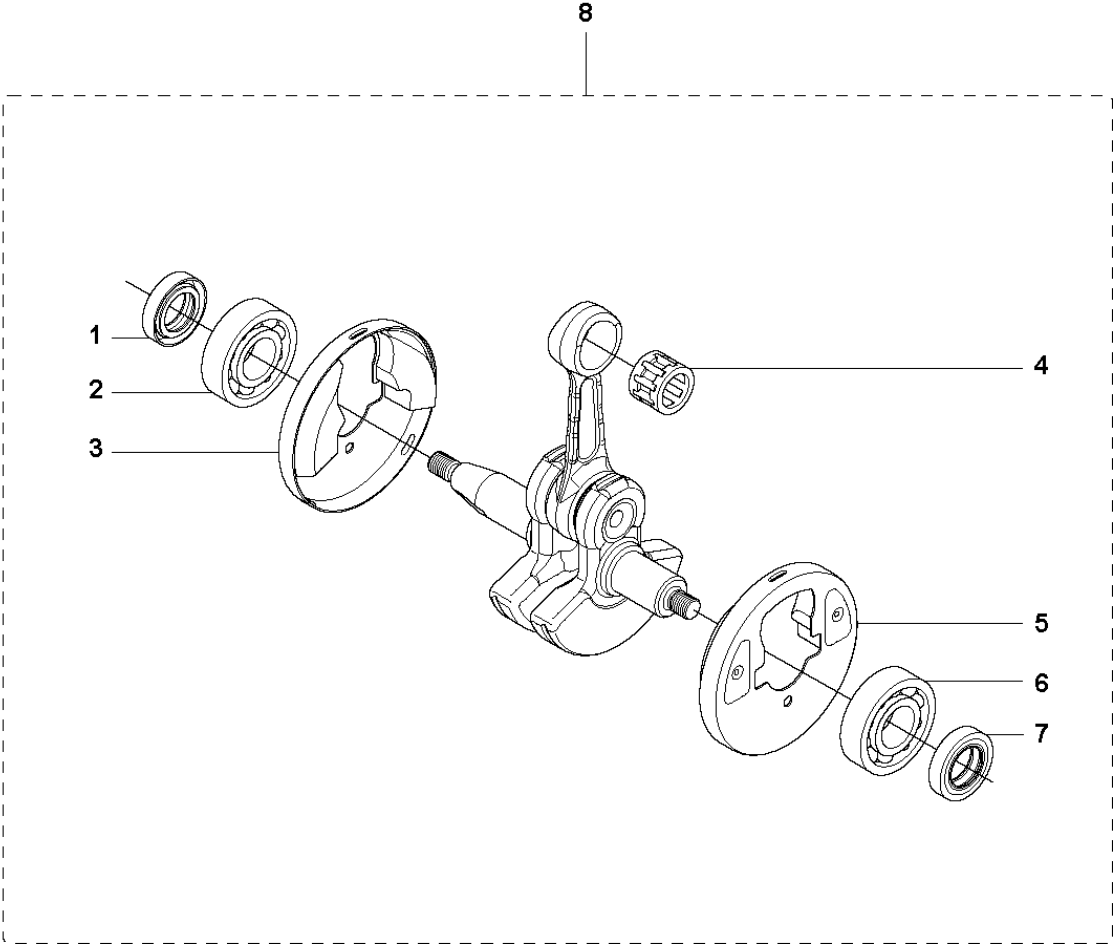

F 535 RX, 535 RJ, 535 RXT, 535 LS
CLUTCH

CLUTCH

535 RX

Ref	Part No	Description	Remark	QTY	KIT
1	544 11 97-01	COVER	535 RJ, 535 LS	1	
1	537 32 61-01	COVER	535 RX, 535 RXT	1	
2	503 96 13-01	SCREW		2	
3	740 42 06-00	O-RING		2	
4	537 31 00-01	COVER		1	
5	537 32 27-01	ANTIVIBRATION ELEMENT		1	
6	725 53 33-55	SCREW IHSCM		1	
7	503 20 03-20	SCREW IHSCFM		3	
8	537 31 01-01	COMPRESSION SLEEVE	535 RX, 535 RXT	1	
8	537 31 01-02	COMPRESSION SLEEVE	535 RJ, 535 LS	1	
9	735 31 14-00	CIRCLIP		1	
10	503 24 07-02	PARALLEL PIN		2	13
11	738 21 01-04	BALL BEARING		1	13
12	735 31 28-10	CIRCLIP		1	13
13	537 30 29-01	CLUTCH COVER		1	
14	537 35 29-01	CLUTCH DRUM		1	
15	503 20 03-20	SCREW IHSCFM		3	
16	537 41 81-01	SCREW		2	
17	537 41 57-01	WASHER		1	
18	537 42 72-01	SPRING		1	19
19	537 34 04-01	CLUTCH		1	
20	537 04 68-01	WASHER		1	

P 535 RX, 535 RJ, 535 RXT, 535 LS
CRANKCASE

CRANKCASE

535 RX

Ref	Part No	Description	Remark	QTY	KIT
1	503 20 02-30	SCREW IHSCFM		4	9
2	503 26 02-02	SEALING RING		1	9
3	738 21 01-10	BALL BEARING		1	9
4	501 27 08-01	GUIDE BUSHING		2	9
5	537 33 29-01	GASKET		1	9
6	537 32 42-01	INSERT		1	9
7	738 21 01-10	BALL BEARING		1	9
8	503 26 02-02	SEALING RING		1	9
9	544 03 89-01	CRANKCASE ASSY		1	

N 535 RX, 535 RJ, 535 RXT, 535 LS
CRANK SHAFT

CRANKSHAFT

535 RX

Ref	Part No	Description	Remark	QTY	KIT
1	503 26 02-02	SEALING RING		1	8
2	738 21 01-10	BALL BEARING		1	8
3	537 29 76-01	CUP		1	8
4	503 41 41-01	NEEDLE BEARING		1	8
5	537 29 76-01	CUP		1	8
6	738 21 01-10	BALL BEARING		1	8
7	503 26 02-02	SEALING RING		1	8
8	544 03 90-01	CRANKSHAFT ASSY		1	