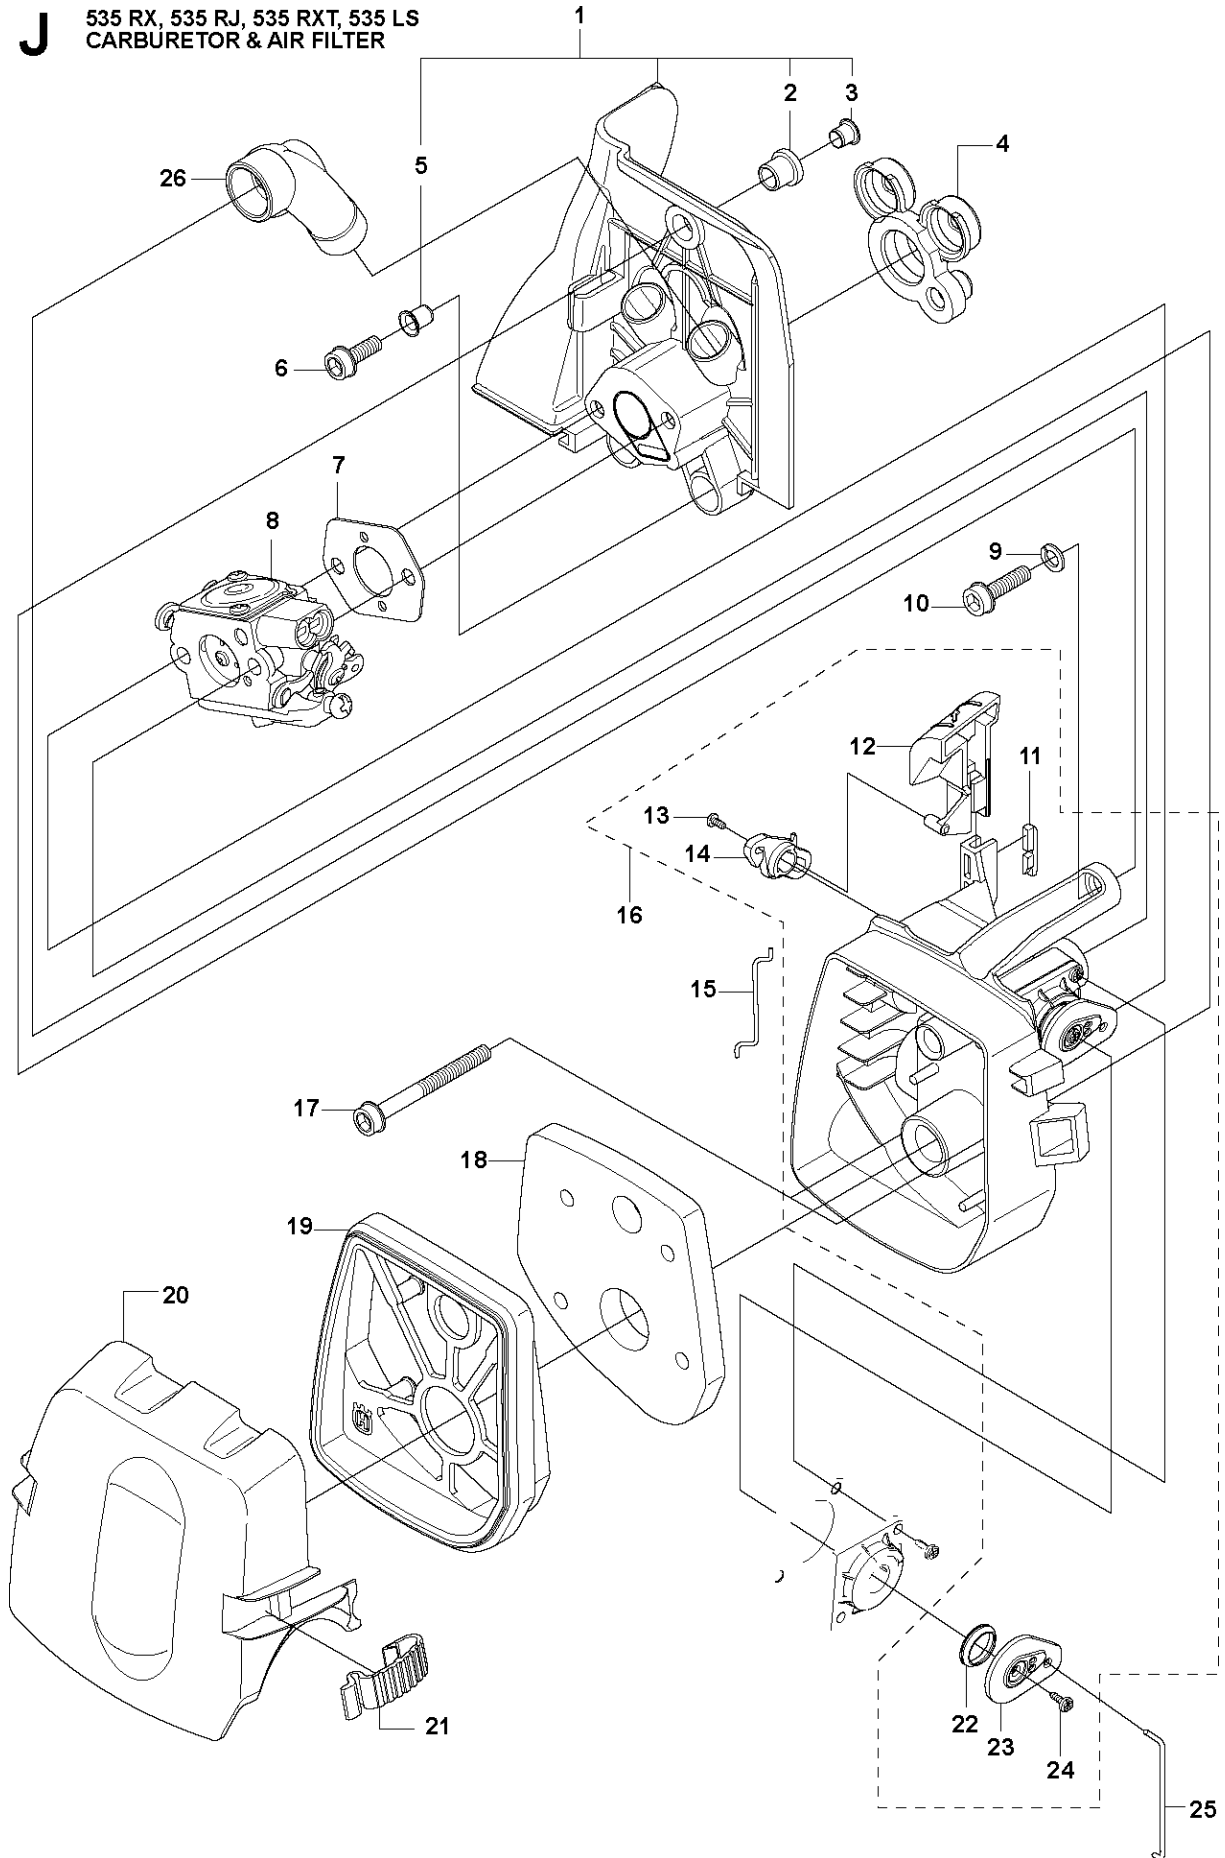

J 535 RX, 535 RJ, 535 RXT, 535 LS
CARBURETOR & AIR FILTER

CARBURETOR & AIR FILTER

535 RX

Ref	Part No	Description	Remark	QTY KIT	
1	537 37 12-01	INSULATION WALL		1	
2	537 37 11-01	SLEEVE		1	1
3	544 01 91-01	TUBULAR RIVET		1	1
4	537 33 43-01	INLET PIPE		1	
5	537 37 38-03	TUBULAR RIVET		2	1
6	503 20 03-16	SCREW IHSCFM		2	
7	503 49 71-01	GASKET		1	
8	581 16 75-01	CARBURETTOR	(ZAMA C1Q-EL36)	1	
9	503 23 10-06	WASHER		1	
10	503 20 03-20	SCREW IHSCFM		1	
11	544 02 58-01	BAR		1	16
12	537 33 71-01	CHOKE CONTROL		1	16
13	503 21 29-06	SCREW CCRPANT		1	16
14	537 35 58-01	LEVER		1	16
15	544 37 27-01	SLEEVING BRACKET		1	
16	537 31 41-01	FILTER HOLDER		1	
17	503 21 75-50	SCREW IHSCFT		2	
18	537 33 72-01	FILTER		1	
19	537 31 42-01	FRAME		1	
20	537 31 44-01	FILTER COVER		1	
21	537 38 72-01	SNAP		2	
22	544 01 47-01	BELLOWS		1	16
23	544 01 46-01	LEVER		1	16
24	503 21 29-06	SCREW CCRPANT		1	16
25	537 34 90-01	LEVER		1	
26	537 34 13-01	AIR DUCT		1