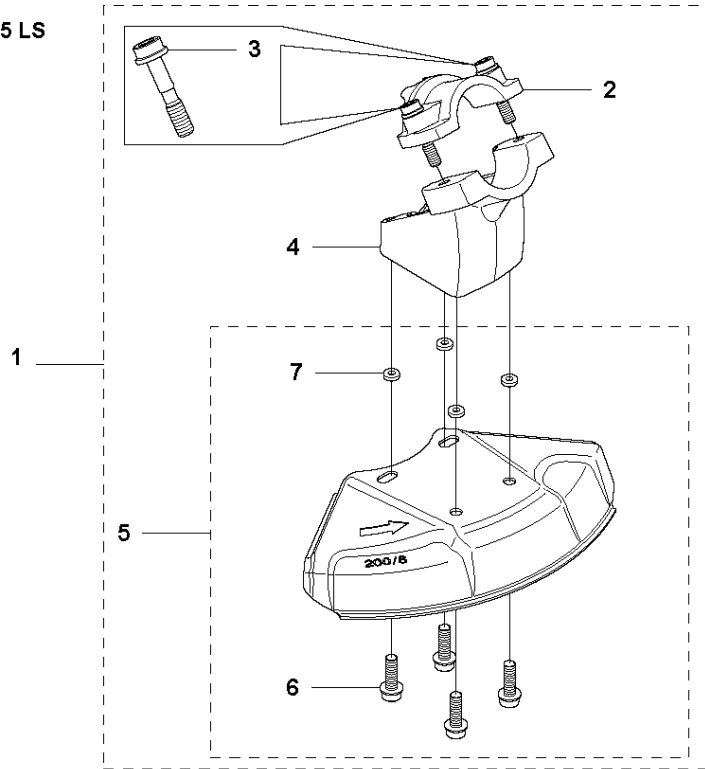

R1 535 RX, 535 RJ, 535 RXT, 535 LS
ACCESSORIES

ACCESSORIES

535 RX

Ref	Part No	Description	Remark	QTY KIT	
1	501 32 04-02	SAW BLADE GUARD	Incl. Pos. 2-7	1	
2	574 53 06-01	CLAMP	Spare part incl. Screws Pos. 3	1	1
3	573 99 43-04	SCREW IHSCFMO	Captive Screw M5	2	1, 2
4	501 32 08-01	ADAPTER		1	1
5	574 53 26-01	BLADE GUARD	Incl. Pos. 6-7	1	1
6	503 20 02-16	SCREW IHSCFM		4	1, 5
7	574 03 95-01	LOCKING NUT		4	1, 5
8	503 21 07-16	SCREW IHSCFT	535 RX, 535 RXT	1	13
8	503 21 68-25	SCREW IHSCFT	535 LS, 535 RJ	1	13
9	503 79 88-01	BLADE		1	13
10	544 12 45-01	RETAINER	535 LS, 535 RJ	1	13
11	537 38 72-01	SNAP		4	13
12	537 39 63-01	SPLASH GUARD	535 RX, 535 RXT	1	13
12	537 39 63-03	SPLASH GUARD	535 LS, 535 RJ	1	
13	537 33 16-01	COMBI GUARD	535 RX, 535 RXT	1	
13	537 33 16-03	SPLASH GUARD	535 LS, 535 RJ	1	
14	503 21 68-25	SCREW IHSCFT		1	17
15	503 79 88-01	BLADE		1	17
16	544 12 45-01	RETAINER		1	17
17	537 34 94-03	TRIMMER GUARD	535 LS, 535 RJ	1	
18	503 21 68-25	SCREW IHSCFT		1	20
19	503 79 88-01	BLADE		1	20
20	502 44 81-01	TRIMMER GUARD ASSY		1