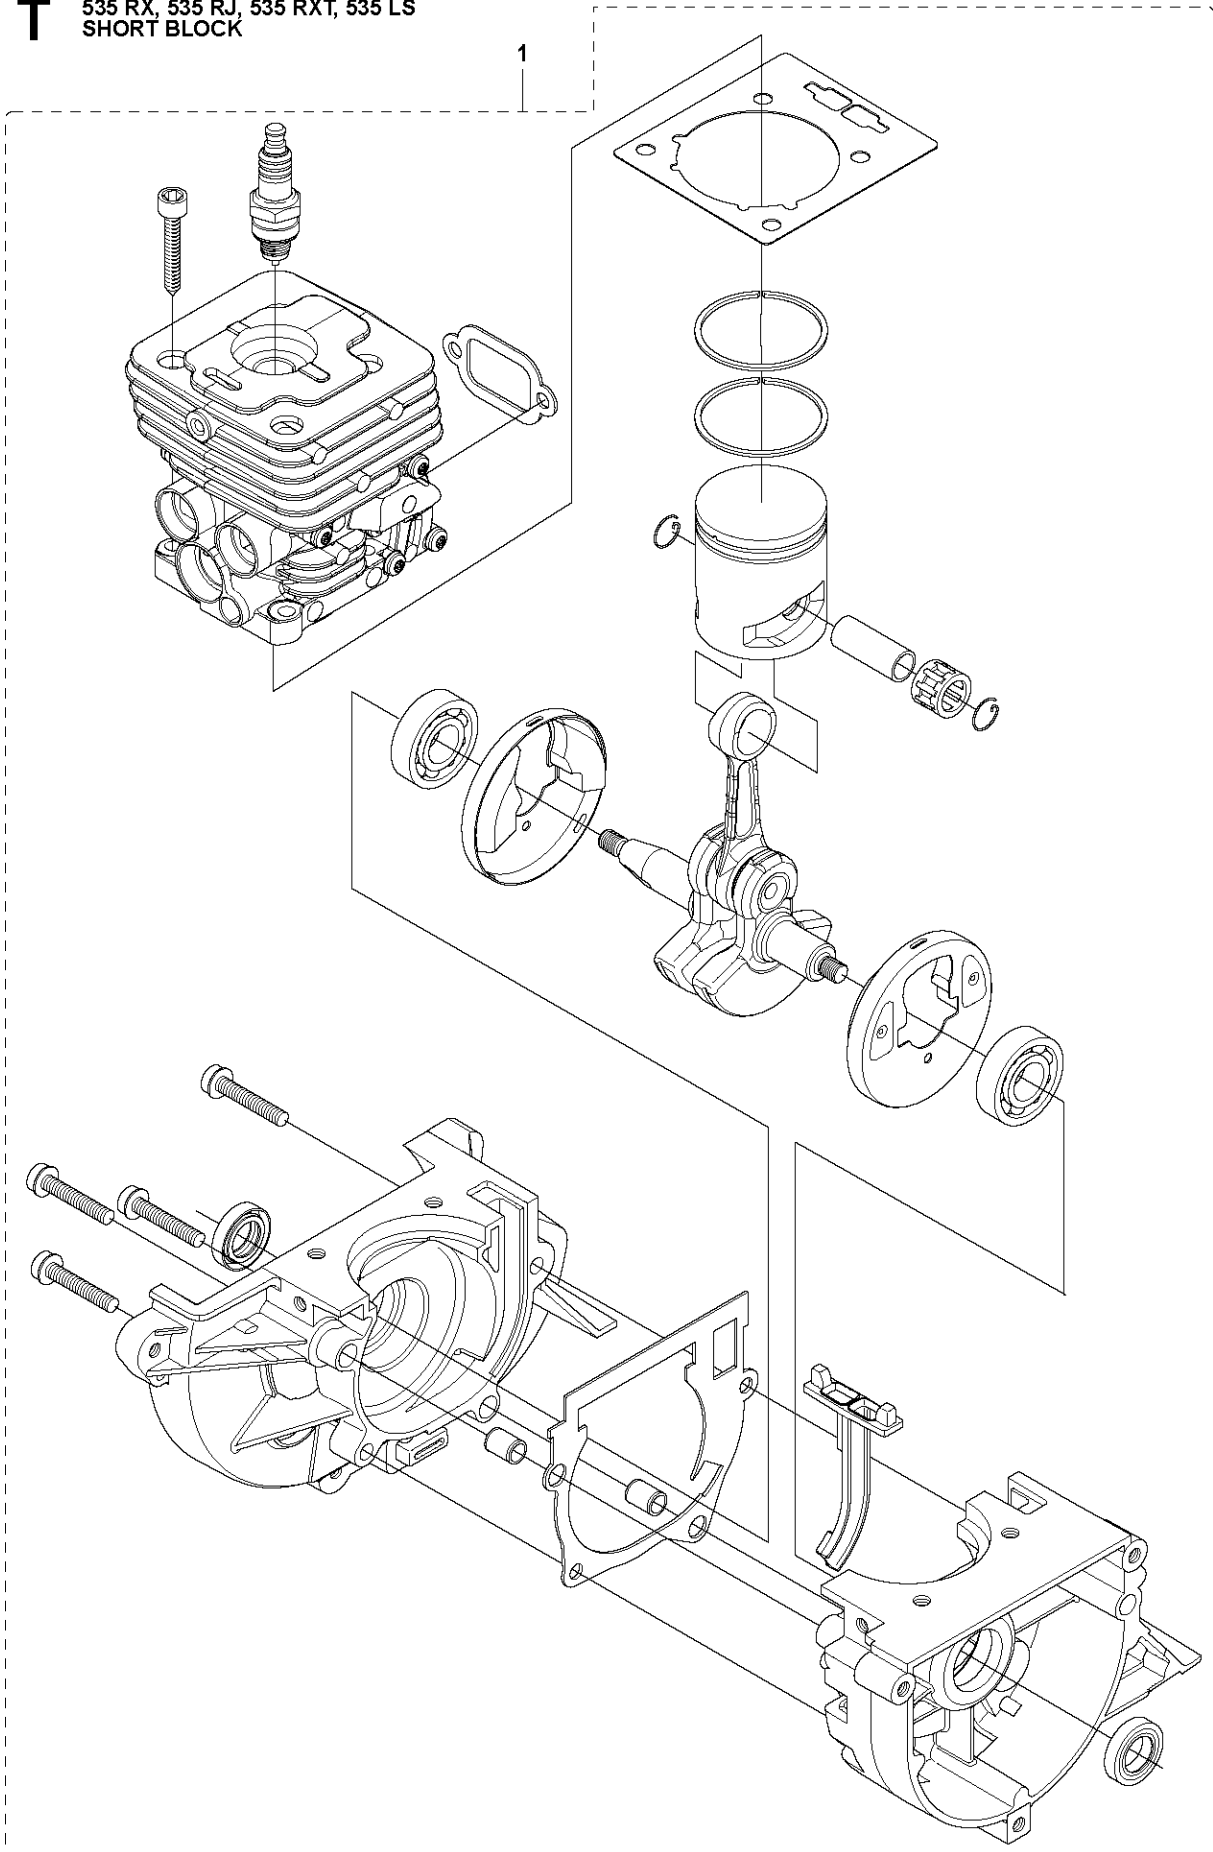

SHAFT

535 RX

Ref	Part No	Description	Remark	QTY KIT	
1	537 21 42-01	TUBE	535 RX, 535 RXT	1	
2	537 36 02-02	SPACER		1	1
3	537 21 41-01	TUBE	Ø = 28mm, L = 1483mm	1	1
4	537 36 02-01	SPACER		1	1
5	537 31 39-01	GUIDE	Ø = 9mm, L = 1400mm	1	1
6	537 35 52-01	DRIVE SHAFT	Ø = 8mm, L = 1527mm	1	
7	505 13 71-01	WEAR PROTECTION		1	
8	505 13 72-01	WEAR PROTECTION		1	
9	505 16 09-01	LOOP	535 RXT	1	
9	537 34 98-01	LOOP	535 RX	1	
10	537 13 04-02	KNOB		1	
11	537 35 01-01	LOOP		1	9
12	725 23 39-51	SCREW EHHM	535 RXT	1	
12	725 23 31-51	SCREW	535 RX	1	
13	537 37 61-01	WIRING	535 RX	1	
14	503 21 75-16	SCREW IHSCFT		1	
15	589 29 51-01	LABEL		1	
16	503 20 07-78	SCREW IHSCFM		2	
17	537 38 72-01	SNAP		2	

T 535 RX, 535 RJ, 535 RXT, 535 LS
SHORT BLOCK