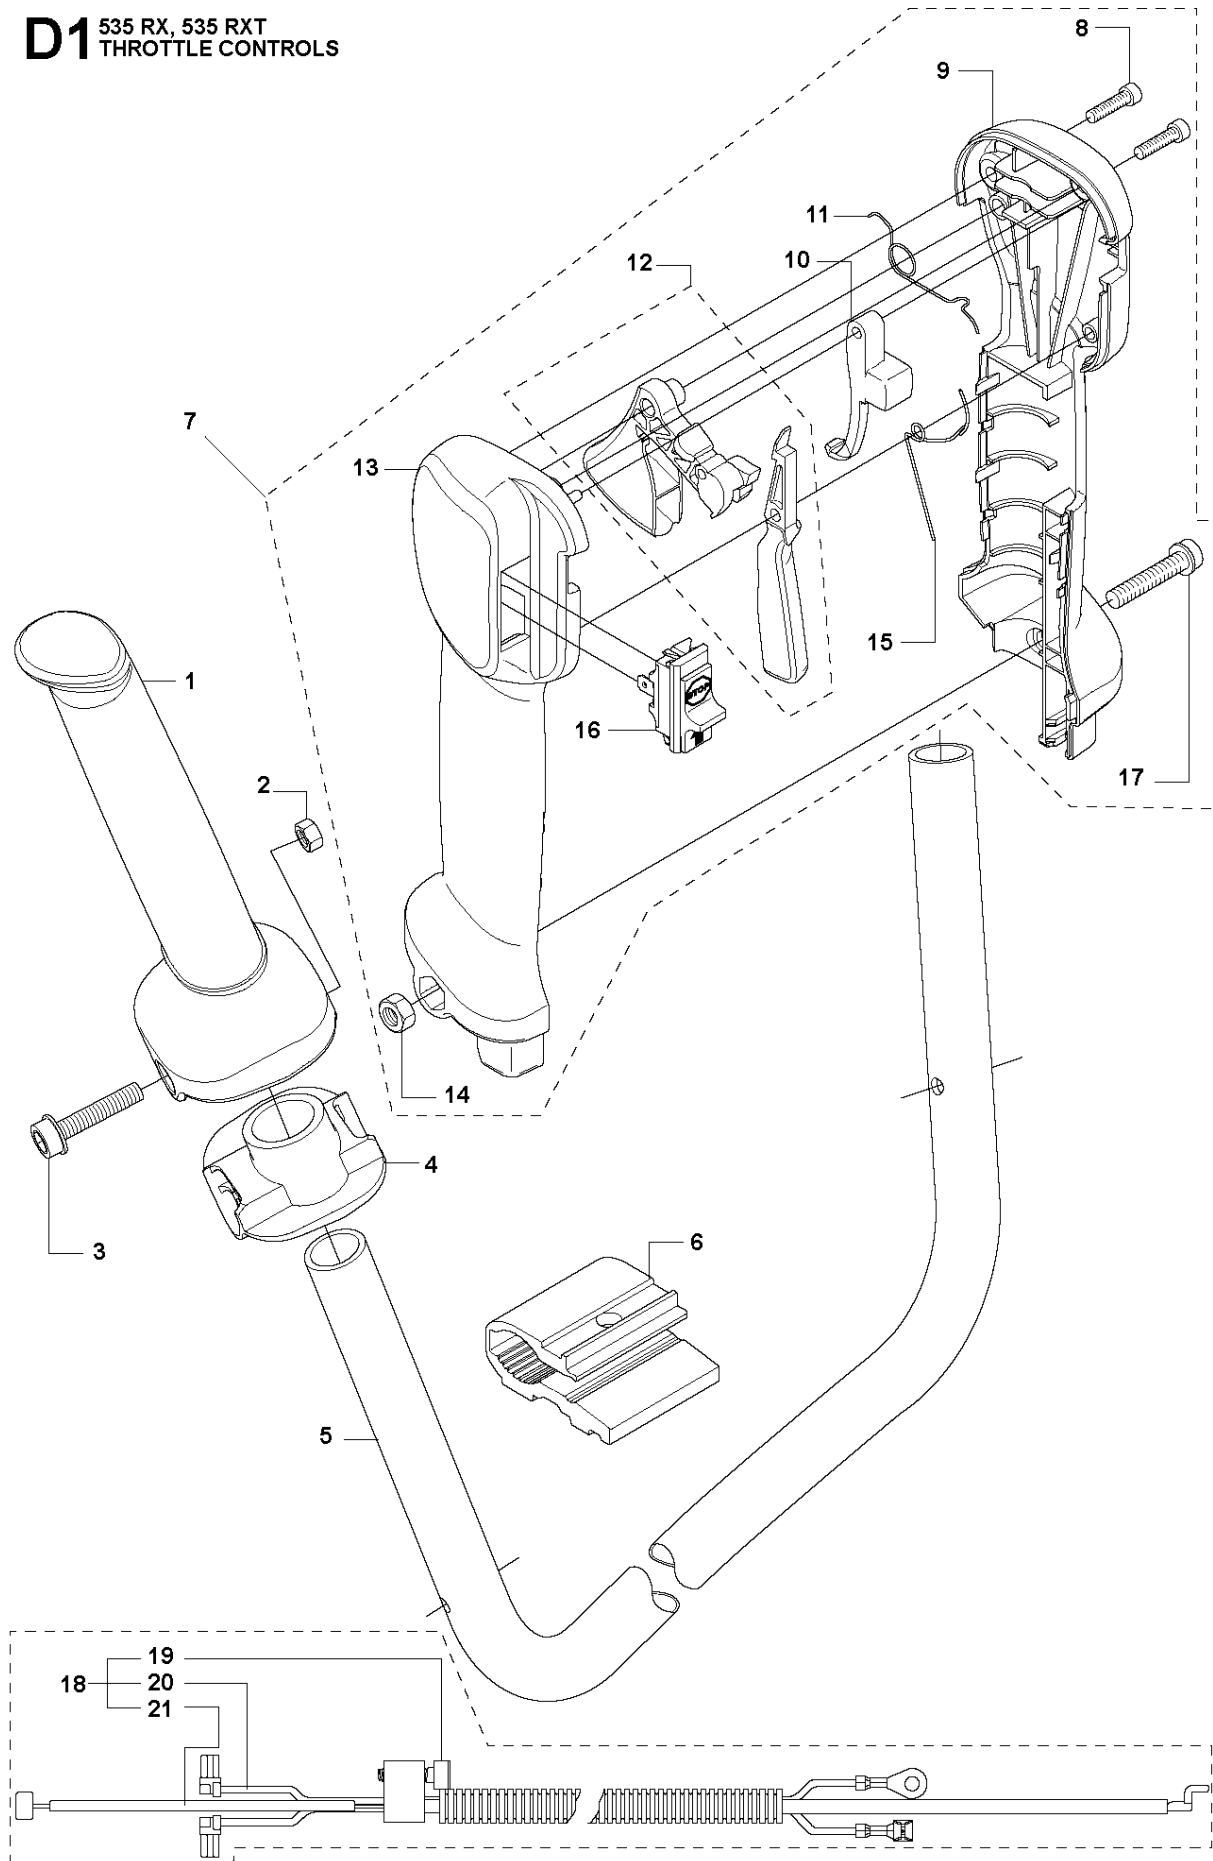

D1 535 RX, 535 RXT
THROTTLE CONTROLS

THROTTLE CONTROLS

535 RX

Ref	Part No	Description	Remark	QTY	KIT
1	537 17 28-01	HANDLE		1	
2	731 23 14-01	HEXAGON NUT		1	
3	503 20 02-45	SCREW IHSCFM		1	
4	537 17 29-01	COVER		1	
5	537 36 00-01	HANDLEBAR		1	
6	503 75 00-02	HANDLEBAR BRACKET		1	
7	537 42 45-13	HANDLE SYSTEM		1	
8	503 21 66-18	SCREW IHST		2	7
9	537 16 03-02	HANDLE HALF	535 RXT	1	7
9	537 16 03-01	HANDLE HALF	535 RX	1	7
10	537 16 07-01	STARTER THROTTLE LOC		1	7
11	537 17 42-01	SPRING THROTTLE TRIG		1	7
12	506 49 77-01	THROTTLE CONTROL		1	7
13	537 16 02-09	HANDLE HALF	535 RXT	1	7
13	537 16 02-02	HANDLE HALF	535 RX	1	7
14	503 22 10-13	HEXAGON NUT		1	7
15	537 17 43-01	SPRING		1	7
16	537 41 90-01	SWITCH		1	7
17	503 20 07-35	SCREW IHSCFM		1	7
18	537 35 96-02	WIRING ASSY		1	
19	503 21 66-18	SCREW IHST		1	18
20	503 87 85-07	SHORT CIRCUIT CABLE		1	18
21	537 37 78-01	THROTTLE WIRE ASSY		1	18