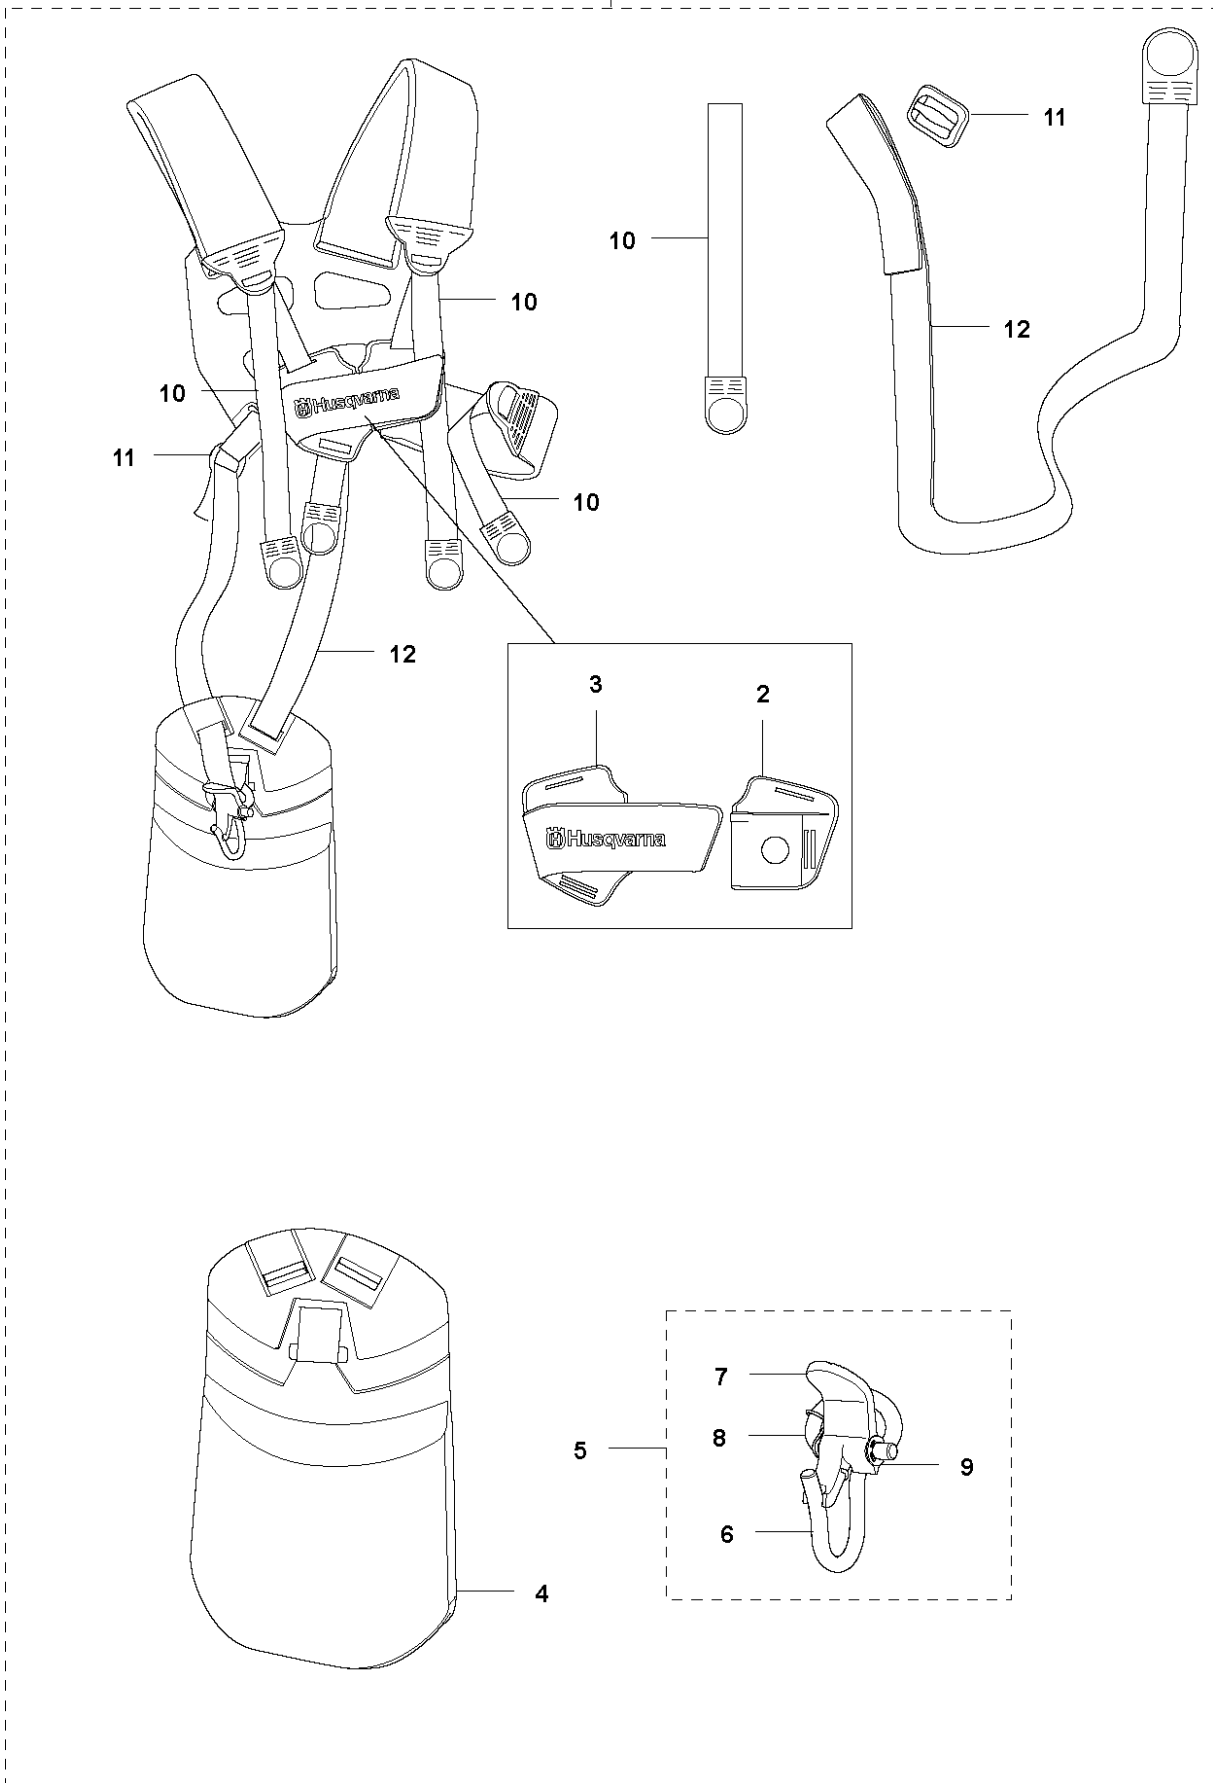

S DUO BALANCE 35
HARNESS

1

HARNESS

535 RX

Ref	Part No	Description	Remark	QTY KIT	
1	537 27 57-02	HARNESS		1	
1	537 27 57-04	HARNESS	US	1	
2	537 28 83-01	FRONT PIECE		1	1
3	537 28 84-01	FRONT PIECE		1	1
4	537 27 59-01	HIP PAD		1	1
5	502 02 28-01	HARNESS		1	1
6	502 02 29-02	HARNESS		1	1,5
7	502 02 30-02	HARNESS		1	1,5
8	586 34 10-01	SPRING		1	1,5
9	735 31 09-20	HARNESS		1	1,5
10	503 99 61-01	HARNESS		3	1
11	537 11 35-01	RETAINER		1	1
12	503 99 61-03	BAND		1	1