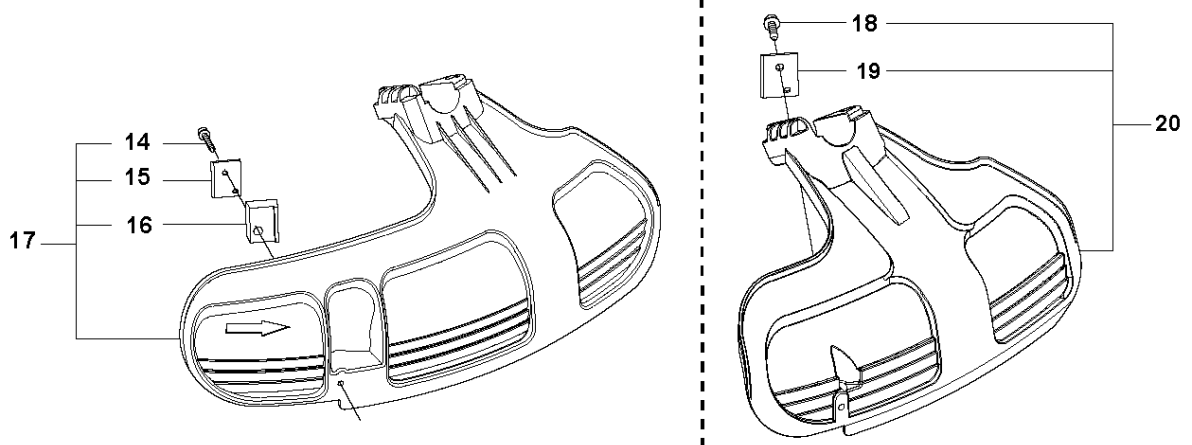

R1 535 RX, 535 RJ, 535 RXT, 535 LS
ACCESSORIES

ACCESSORIES

535 RX

Ref	Part No	Description	Remark	QTY KIT	
1	501 32 04-02	SAW BLADE GUARD	Incl. Pos. 2-7	1	
2	574 53 06-01	CLAMP	Spare part incl. Screws Pos. 3	1	1
3	573 99 43-04	SCREW IHSCFMO	Captive Screw M5	2	1, 2
4	501 32 08-01	ADAPTER		1	1
5	574 53 26-01	BLADE GUARD	Incl. Pos. 6-7	1	1
6	503 20 02-16	SCREW IHSCFM		4	1, 5
7	574 03 95-01	LOCKING NUT		4	1, 5
8	503 21 07-16	SCREW IHSCFT	535 RX, 535 RXT	1	13
8	503 21 68-25	SCREW IHSCFT	535 LS, 535 RJ	1	13
9	503 79 88-01	BLADE		1	13
10	544 12 45-01	RETAINER	535 LS, 535 RJ	1	13
11	537 38 72-01	SNAP		4	13
12	537 39 63-01	SPLASH GUARD	535 RX, 535 RXT	1	13
12	537 39 63-03	SPLASH GUARD	535 LS, 535 RJ	1	
13	537 33 16-01	COMBI GUARD	535 RX, 535 RXT	1	
13	537 33 16-03	SPLASH GUARD	535 LS, 535 RJ	1	
14	503 21 68-25	SCREW IHSCFT		1	17
15	503 79 88-01	BLADE		1	17
16	544 12 45-01	RETAINER		1	17
17	537 34 94-03	TRIMMER GUARD	535 LS, 535 RJ	1	
18	503 21 68-25	SCREW IHSCFT		1	20
19	503 79 88-01	BLADE		1	20
20	502 44 81-01	TRIMMER GUARD ASSY		1	