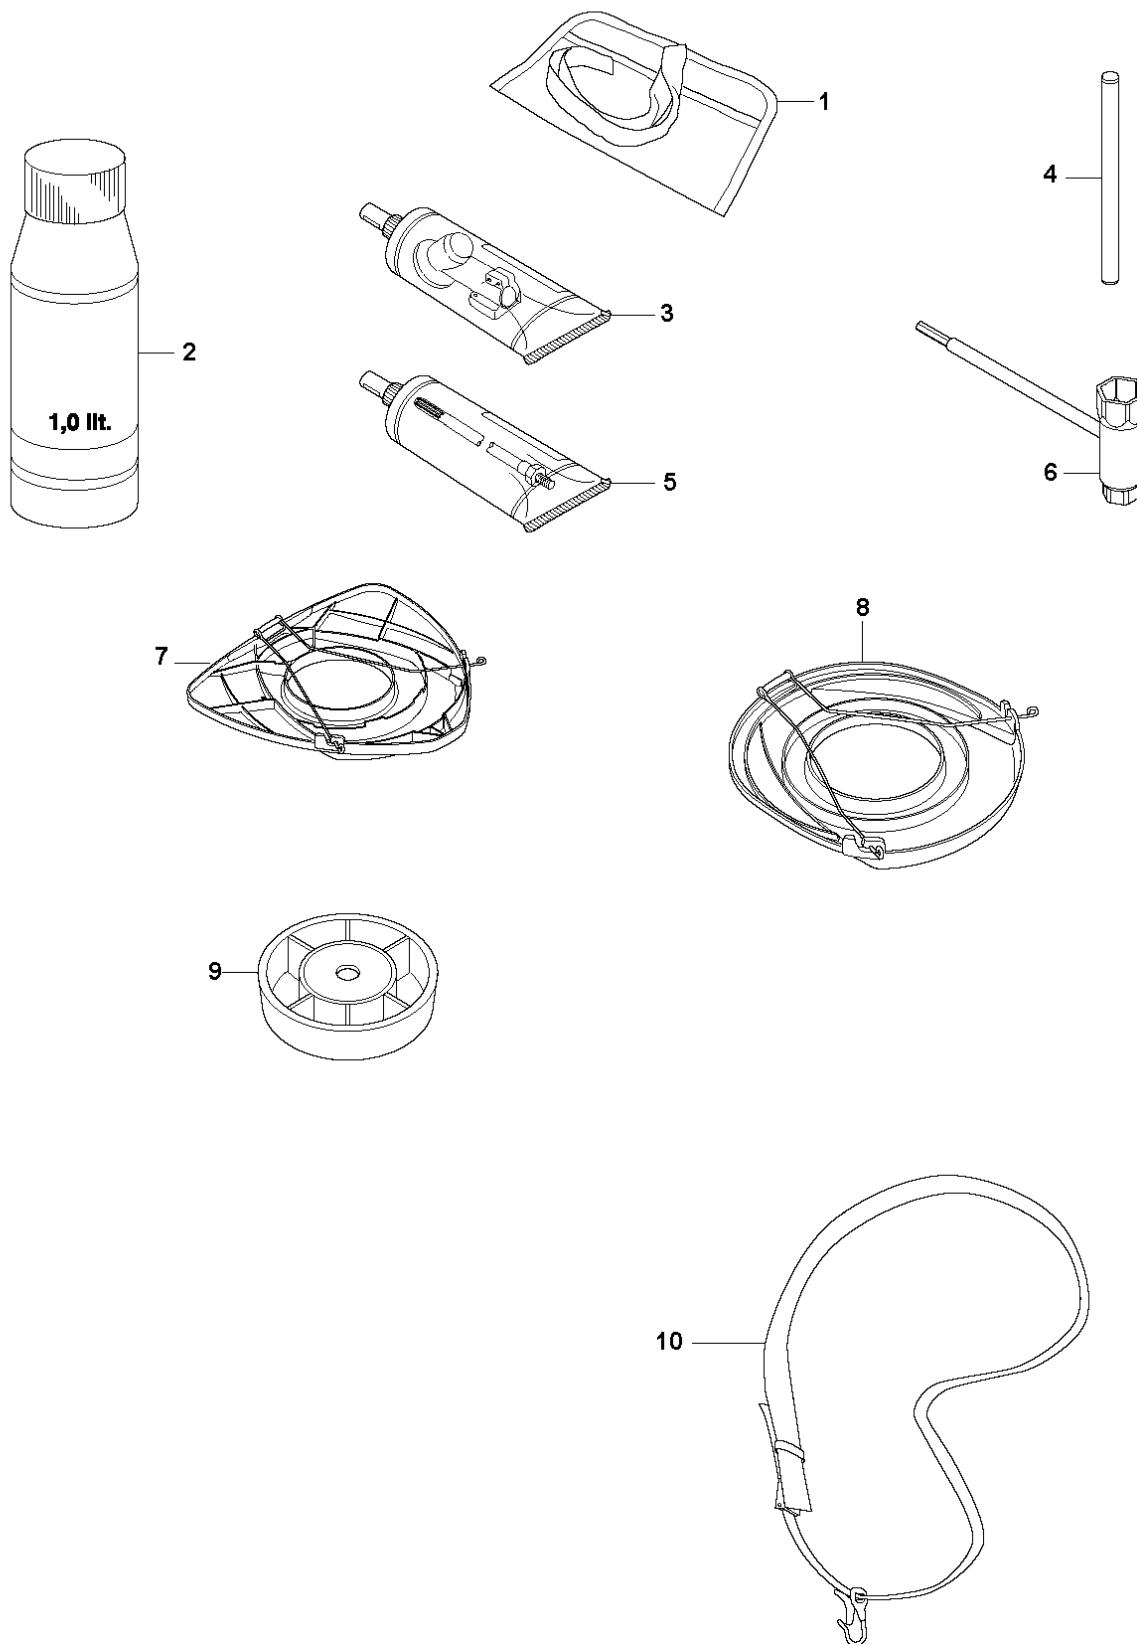

SPARE PARTS LIST

BRUSHCUTTERS/CLEARING SAWS

535 RX

R2 535 RX, 535 RJ, 535 RXT, 535 LS
ACCESSORIES

ACCESSORIES

535 RX

Ref	Part No	Description	Remark	QTY KIT
1	501 19 22-01	TOOL		1
2	531 00 92-48	FILTER OIL	Oil Airfilter	1
3	503 97 64-01	GREASE		1
4	502 28 59-01	STOP		1
5	503 80 17-01	GREASE		1
6	537 36 21-01	COMBINATION WRENCH		1
7	544 35 91-01	TRANSPORT GUARD		1
8	537 31 29-01	SAW BLADE GUARD	200-275 mm	1
9	503 89 01-02	SUPPORT CUP		1
10	537 21 62-01	HARNESS		1
10	537 21 62-02	HARNESS	USA	1

CARBURETOR

535 RX

Ref	Part No	Description	Remark	QTY	KIT
1	581 16 75-01	CARBURETTOR		1	
2	503 47 92-01	SCREW		1	1
3	537 41 72-01	VALVE		1	1
4	544 37 24-01	SPRING		1	1
5	503 48 05-01	SCREW		2	1
6	503 97 43-01	COVER		1	1
7	537 04 89-01	DIAPHRAGM		1	1, 43
8	537 02 04-01	GASKET		1	1, 43
9	503 53 56-01	PLUG WELCH		1	1
10	581 89 95-01	MAIN NOZZLE		1	1
11	503 48 01-01	SCREW		1	1
12	503 48 00-01	PIN RETAINING SCREW		1	1
13	503 66 59-01	LEVER		1	1
14	503 47 97-01	VALVE		1	1
15	503 47 81-01	SPRING		1	1
16	544 37 22-01	SHAFT ASSY		1	1
17	537 37 03-01	VALVE		1	1
18	503 48 18-01	SCREW		1	1
19	544 37 26-01	SPRING		1	1
20	544 37 25-01	LEVER		1	1
21	544 42 70-01	COLLAR		1	1
23	537 01 26-01	SPRING		1	1
24	537 01 25-01	BALL		1	1
25	503 48 13-01	STRAINER		1	1
26	544 37 23-01	LEVER		1	1
27	503 47 90-01	SCREW		1	1
28	537 41 69-01	SCREW		1	1
29	537 41 70-01	LIMITER CAP		2	1
30	581 89 93-01	SCREW		1	1
31	537 38 52-01	CLIP		1	1
32	537 38 50-01	CLIP		1	1
33	537 41 73-01	LEVER		1	1
34	576 74 66-01	SPRING		1	1
35	537 41 74-01	LEVER		1	1
36	502 07 84-01	SCREW		1	1
37	537 02 00-01	DIAPHRAGM PUMP		1	1, 43
38	537 02 01-01	GASKET		1	1, 43
39	537 41 68-01	COVER		1	1
40	537 02 07-01	SCREW		1	1
41	503 48 11-01	PIECE		1	1
42	503 47 96-01	SCREW		1	1
43	531 00 45-52	GASKET KIT		1	
44	544 37 21-01	SHAFT ASSY		1	1