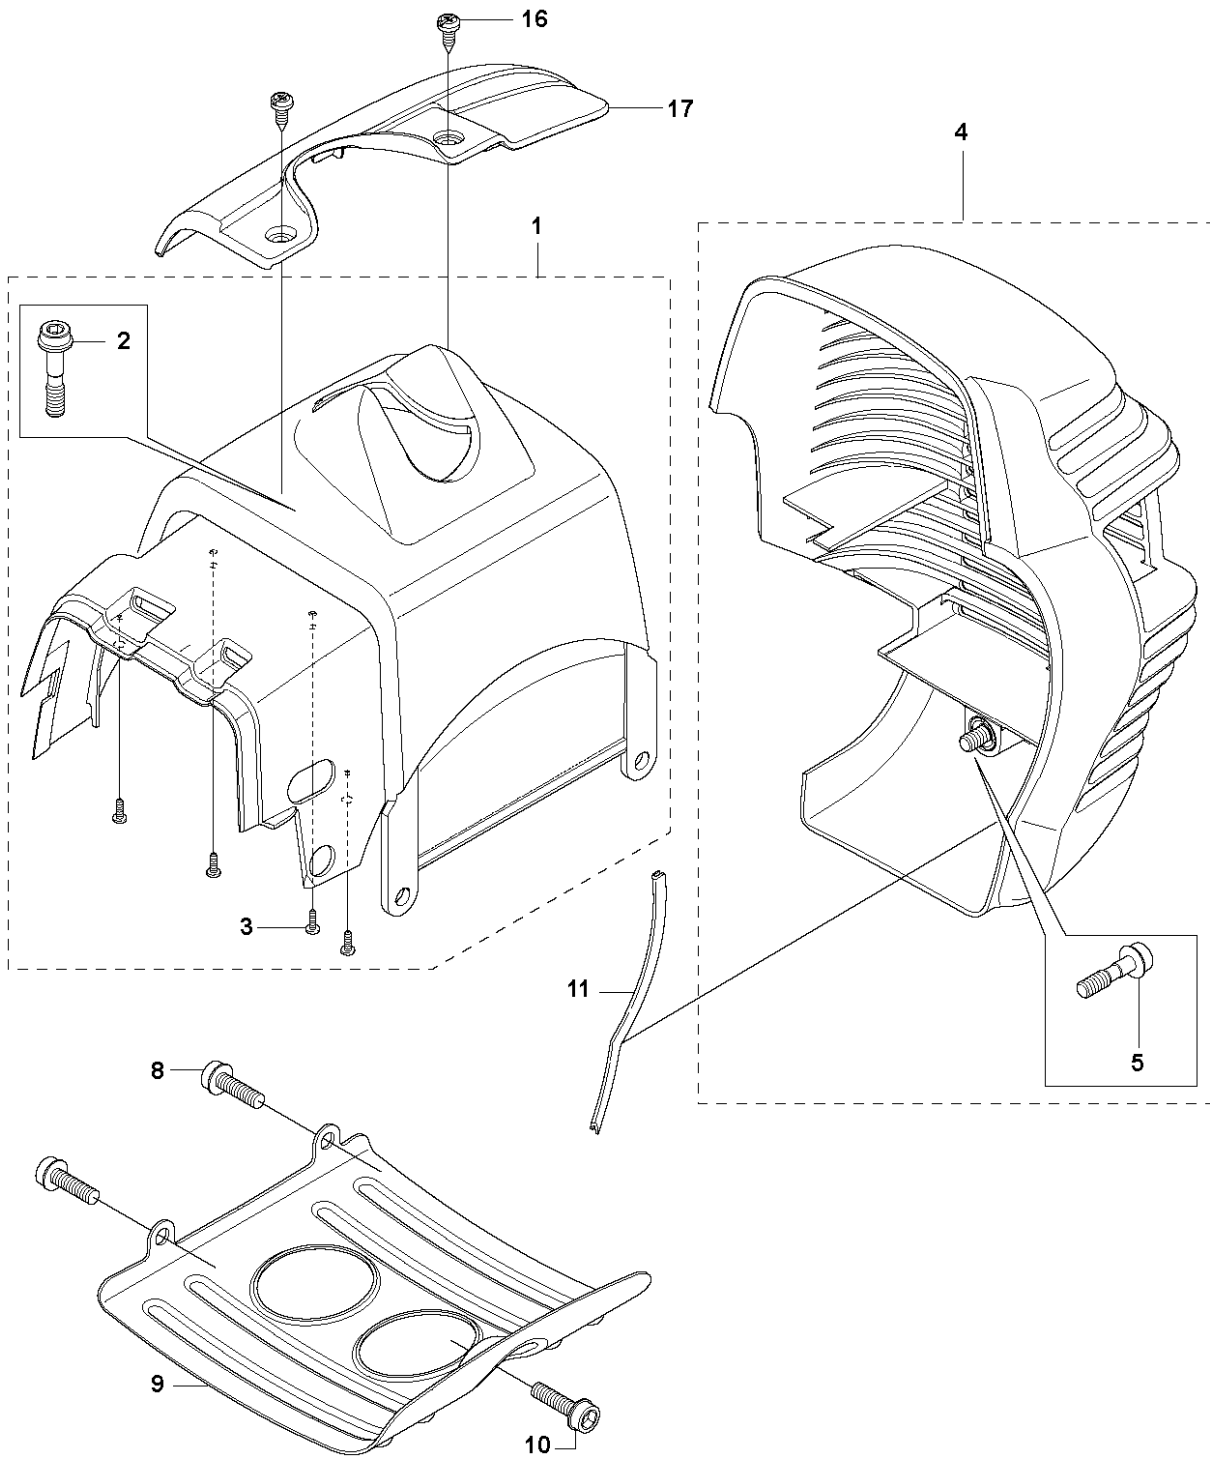

G 535 RX, 535 RJ, 535 RXT, 535 LS
CYLINDER COVER

- 12 —
- 13 —
- 14 —
- 15 —

CYLINDER COVER

535 RX

Ref	Part No	Description	Remark	QTY	KIT
1	544 16 01-02	CYLINDER COVER	Spare part incl. Screws Pos. 2	1	
2	573 99 43-04	SCREW IHSCFMO	Captive screws	1	1
3	503 21 29-10	SCREW CCRPANT		4	1
4	537 42 51-02	HEAT PROTECTOR	Spare part incl. Screws Pos. 5	1	
5	574 47 70-03	SCREW IHSCFMO	Captive screws	1	4
8	503 21 75-16	SCREW IHSCFT		2	
9	537 35 72-01	PROTECTIVE PLATE		1	
10	503 21 75-16	SCREW IHSCFT		1	
11	544 02 98-01	BAR		1	
12	576 99 86-10	LABEL	535 RXT	1	
13	576 99 86-11	LABEL	535 RX	1	
14	576 99 86-12	LABEL	535 RJ	1	
15	576 99 86-13	LABEL	535 LS	1	
16	503 21 35-02	SCREW	535 RJ, 535 LS	2	
17	502 43 39-01	ARM PROTECTION	535 RJ, 535 LS	1