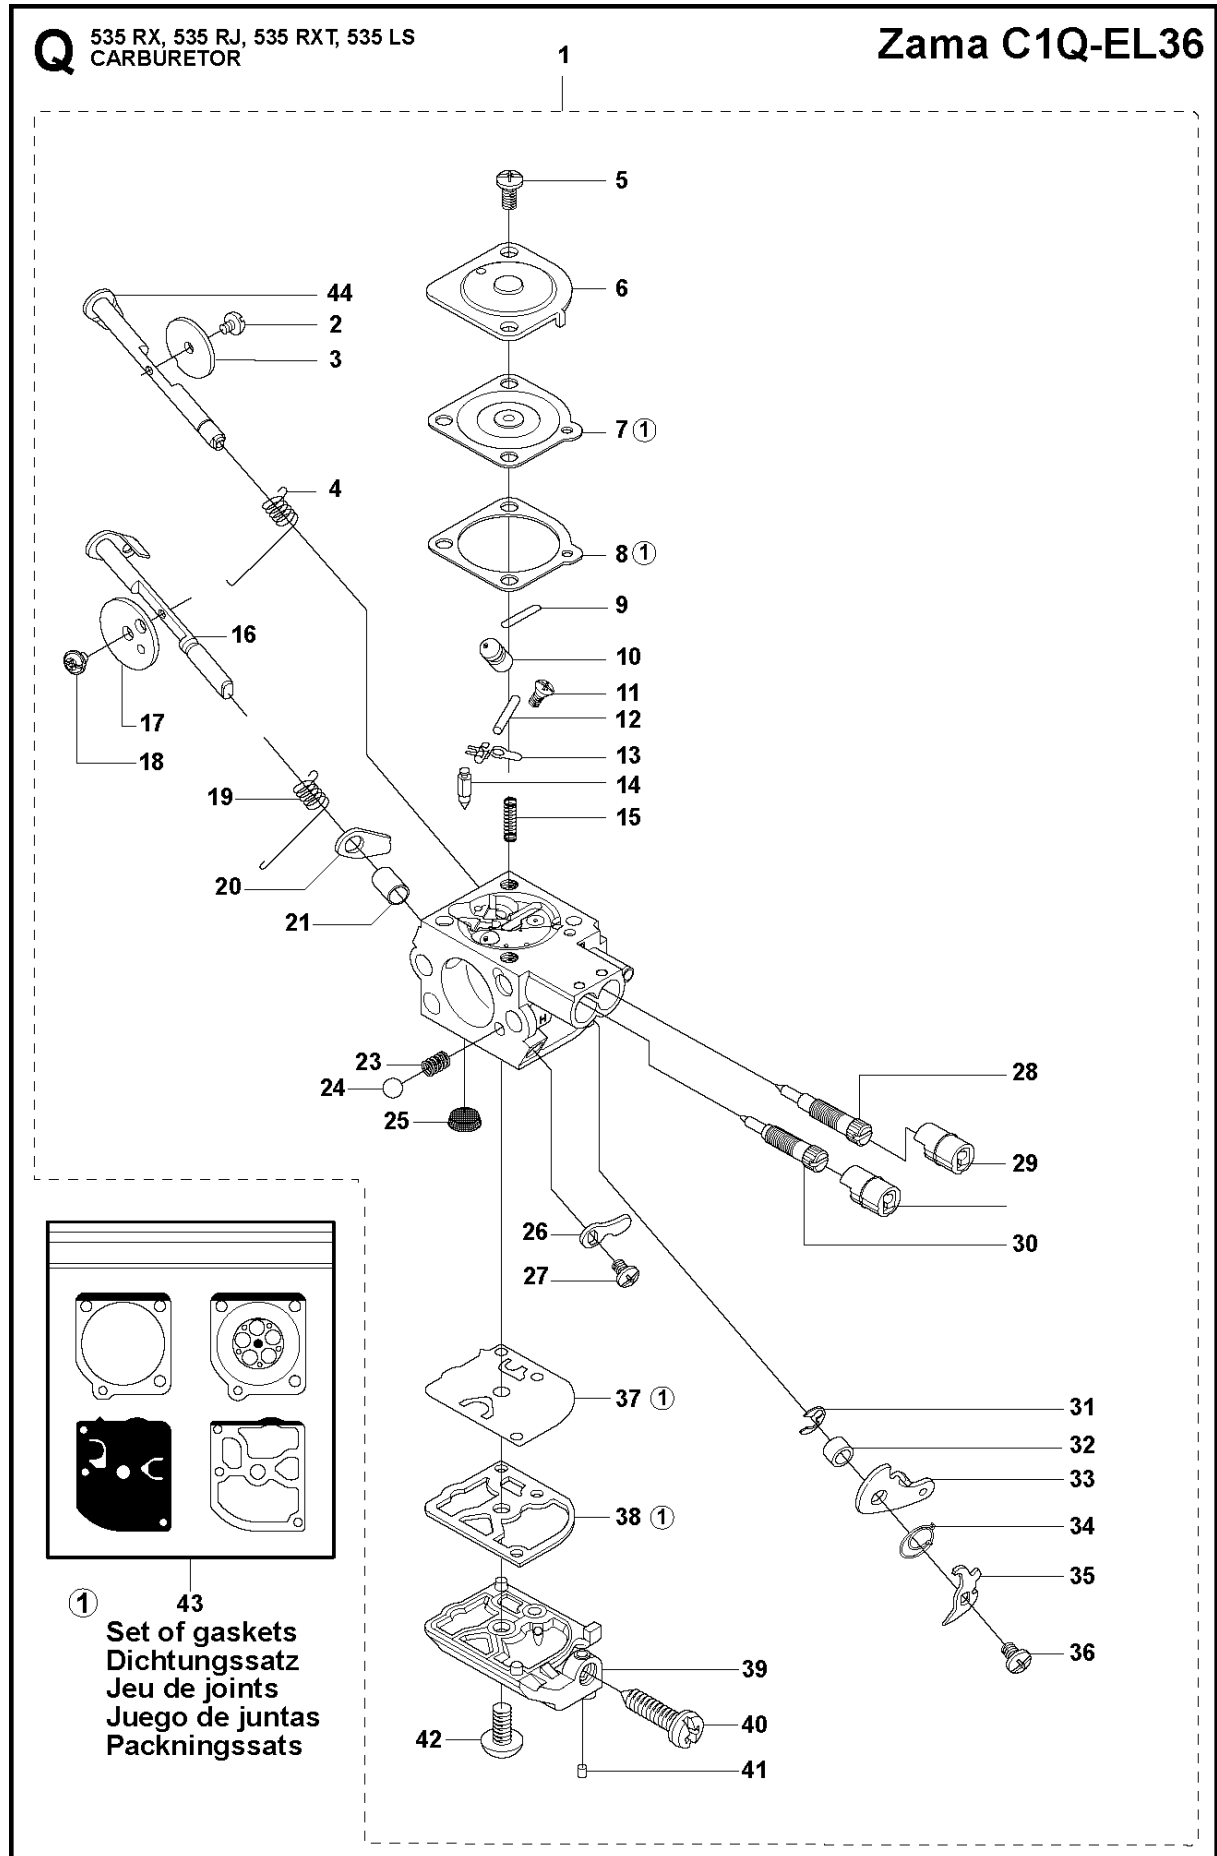

Q 535 RX, 535 RJ, 535 RXT, 535 LS
CARBURETOR

Zama C1Q-EL36

CARBURETOR

535 RX

Ref	Part No	Description	Remark	QTY	KIT
1	544 32 56-01	CARBURETTOR		1	
2	503 47 92-01	SCREW		1	1
3	537 41 72-01	VALVE		1	1
4	544 37 24-01	SPRING		1	1
5	503 48 05-01	SCREW		2	1
6	503 97 43-01	COVER		1	1
7	537 04 89-01	DIAPHRAGM		1	1, 43
8	537 02 04-01	GASKET		1	1, 43
9	503 53 56-01	PLUG WELCH		1	1
10	537 38 73-01	NOZZLE ASSY		1	1
11	503 48 01-01	SCREW		1	1
12	503 48 00-01	PIN RETAINING SCREW		1	1
13	503 66 59-01	LEVER		1	1
14	503 47 97-01	VALVE		1	1
15	537 02 03-01	SPRING		1	1
16	544 37 22-01	SHAFT ASSY		1	1
17	537 02 11-01	VALVE		1	1
18	503 48 18-01	SCREW		1	1
19	544 37 26-01	SPRING		1	1
20	544 37 25-01	LEVER		1	1
21	544 42 70-01	COLLAR		1	1
23	537 01 26-01	SPRING		1	1
24	537 01 25-01	BALL		1	1
25	503 48 13-01	STRAINER		1	1
26	544 37 23-01	LEVER		1	1
27	503 47 90-01	SCREW		1	1
28	537 41 69-01	SCREW		1	1
29	537 41 70-01	LIMITER CAP		2	1
30	537 38 75-01	SCREW		1	1
31	537 38 52-01	CLIP		1	1
32	537 41 77-01	COLLAR		1	1
33	537 41 73-01	LEVER		1	1
34	537 41 78-01	SPRING THROTT.RETURN		1	1
35	537 41 74-01	LEVER		1	1
36	503 47 90-01	SCREW		1	1
37	537 02 00-01	DIAPHRAGM PUMP		1	1, 43
38	537 02 01-01	GASKET		1	1, 43
39	537 41 68-01	COVER		1	1
40	537 02 07-01	SCREW		1	1
41	503 48 11-01	PIECE		1	1
42	503 47 96-01	SCREW		1	1
43	531 00 45-52	GASKET KIT		1	
44	537 38 74-01	SHAFT ASSY		1	1