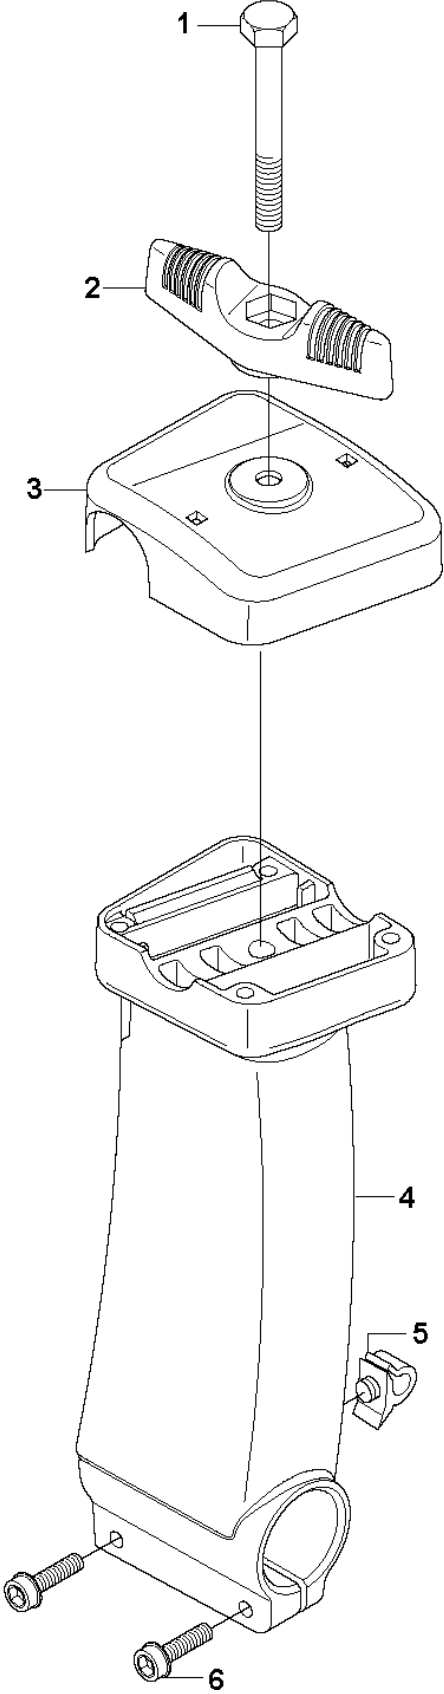

C1 535 RX
TOWER

TOWER

535 RX

Ref	Part No	Description	Remark	QTY KIT
1	725 23 82-85	SCREW EHHM		1
2	503 87 90-01	KNOB		1
3	537 37 63-01	COVER		1
4	537 40 26-03	BRACKET		1
5	502 28 61-01	CLIP		1
6	503 20 03-20	SCREW IHSCFM		2