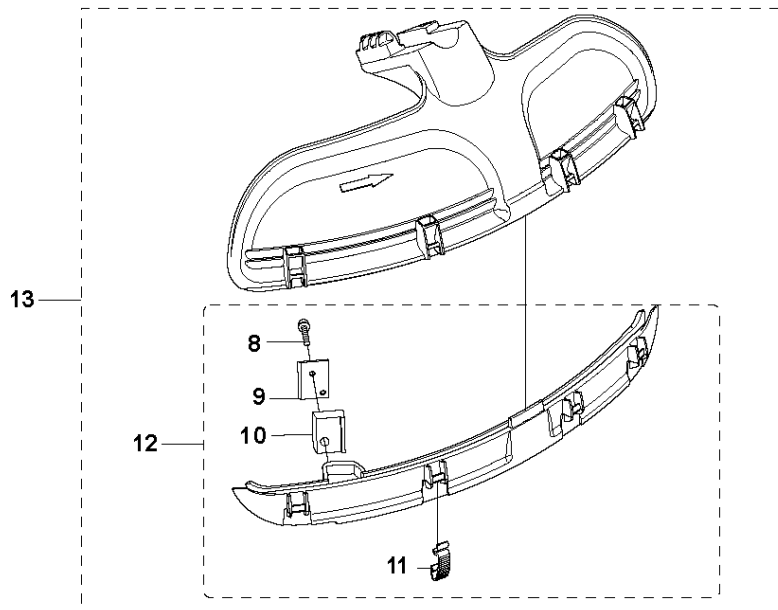

R1 535 RX, 535 RJ, 535 RXT, 535 LS
ACCESSORIES

ACCESSORIES

535 RX

Ref	Part No	Description	Remark	QTY KIT	
1	501 32 04-02	SAW BLADE GUARD	Incl. Pos. 2-7	1	
2	574 53 06-01	CLAMP	Spare part incl. Screws Pos. 3	1	1
3	573 99 43-04	SCREW IHSCFMO	Captive Screw M5	2	1, 2
4	501 32 08-01	ADAPTER		1	1
5	574 53 26-01	BLADE GUARD	Incl. Pos. 6-7	1	1
6	503 20 02-16	SCREW IHSCFM		4	1, 5
7	574 03 95-01	LOCKING NUT		4	1, 5
8	503 21 07-16	SCREW IHSCFT	535 RX, 535 RXT	1	13
8	503 21 68-25	SCREW IHSCFT	535 LS, 535 RJ	1	13
9	503 79 88-01	BLADE		1	13
10	544 12 45-01	RETAINER	535 LS, 535 RJ	1	13
11	537 38 72-01	SNAP		4	13
12	537 39 63-01	SPLASH GUARD	535 RX, 535 RXT	1	13
12	537 39 63-03	SPLASH GUARD	535 LS, 535 RJ	1	
13	537 33 16-01	COMBI GUARD	535 RX, 535 RXT	1	
13	537 33 16-03	SPLASH GUARD	535 LS, 535 RJ	1	
14	503 21 68-25	SCREW IHSCFT		1	17
15	503 79 88-01	BLADE		1	17
16	544 12 45-01	RETAINER		1	17
17	537 34 94-03	TRIMMER GUARD	535 LS, 535 RJ	1	
18	503 21 68-25	SCREW IHSCFT		1	20
19	503 79 88-01	BLADE		1	20
20	502 44 81-01	TRIMMER GUARD ASSY		1	