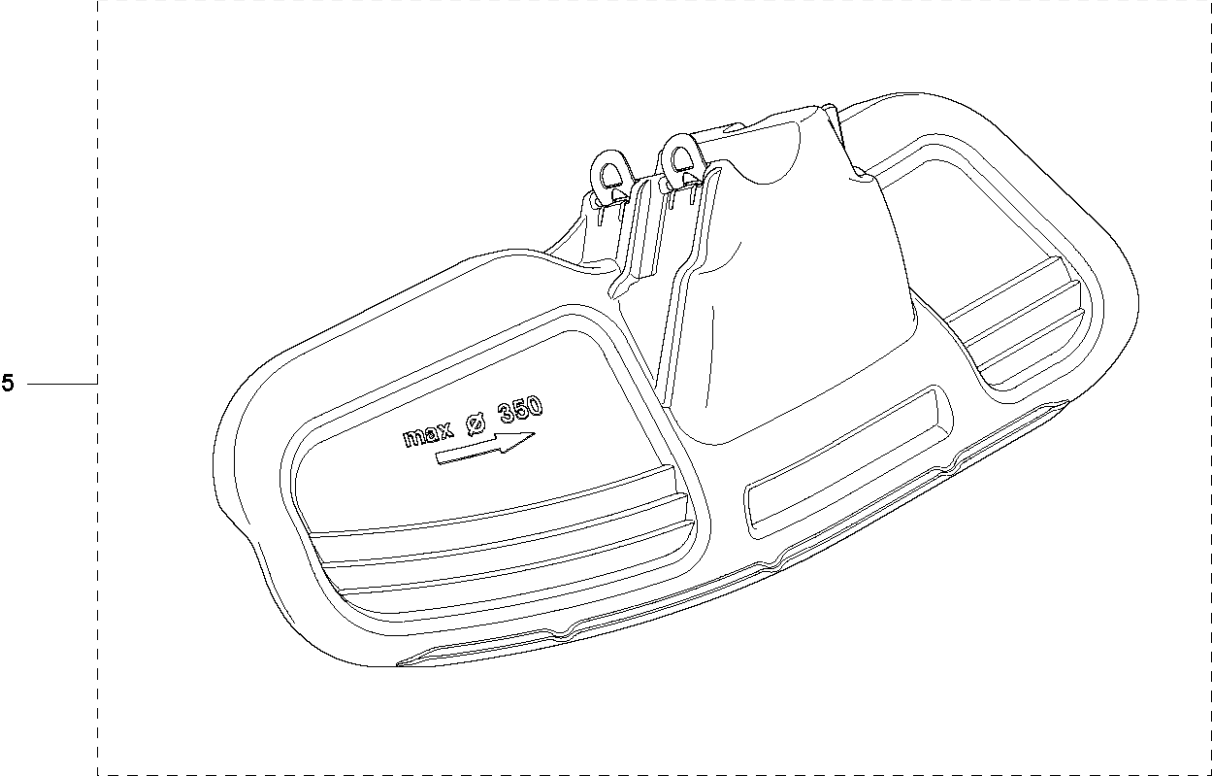

R2 555 RXT
ACCESSORIES

ACCESSORIES

555 RXT

Ref	Part No	Description	Remark	QTY	KIT
1	544 10 74-02	TRIMMER GUARD	RXT Incl. Pos. 2-4	1	
2	537 28 53-01	BLADE		1	1
3	503 21 07-16	SCREW IHSCT		1	1
4	503 74 29-01	DECAL		1	1
5	544 16 03-01	TRIMMER GUARD	RXT	1