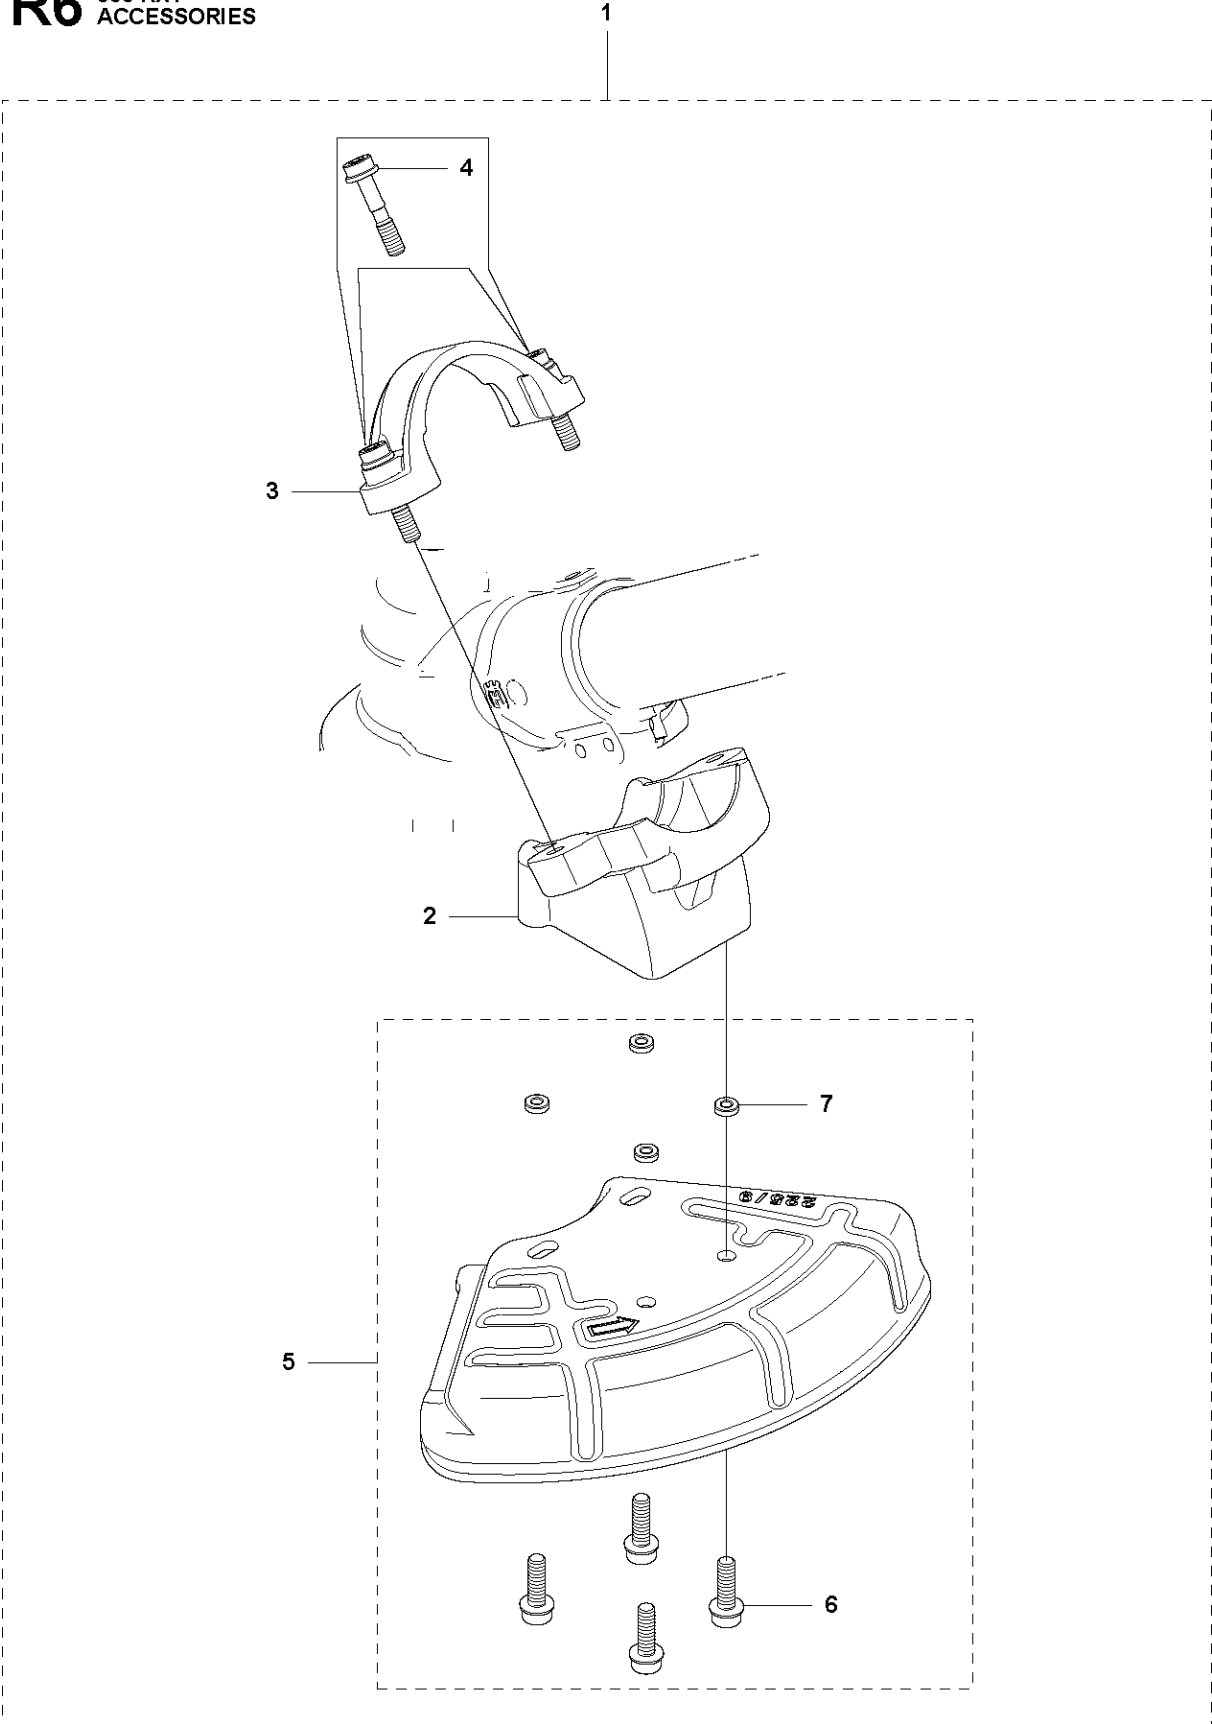

SPARE PARTS LIST

BRUSHCUTTERS/CLEARING SAWS

555 RXT

R1 ⁵⁵⁵
ACCESSORIES

Oil Airfilter
Öl Luftfilter
Aceite Filtro Air
Huile Filtera aire
Olja Luftfilter

ACCESSORIES

555 RXT

Ref	Part No	Description	Remark	QTY	KIT
1	502 21 60-15	ACCESSORY BAG	Pos. 2-6	1	
2	501 60 02-03	SCREWDRIVER		1	1
3	502 11 46-03	KEY		1	1
4	502 21 58-01	L-NYCKEL	4mm	1	1
5	501 69 17-01	COMBINATION WRENCH		1	1
6	502 28 59-01	STOP		1	1
7	503 55 86-05	SPANNER	5mm	1	
8	501 19 22-01	TOOL CASING		1	
9	503 97 64-01	GREASE		1	
10	503 80 17-01	GREASE		1	
11	531 00 92-48	FILTER OIL	Filter oil	1	

R6 555 RXT
ACCESSORIES

ACCESSORIES

555 RXT

Ref	Part No	Description	Remark	QTY KIT	
1	502 43 55-01	SAW BLADE GUARD	Incl. Pos. 2-7	1	
2	544 83 69-01	ADAPTER		1	1
3	574 52 03-01	CLAMP	Spare part incl. Screws Pos. 3	1	1
4	573 99 43-04	SCREW IHSCFMO	Captive Screw M5	2	1, 3
5	574 50 67-02	SAW BLADE GUARD	Incl. Pos. 6-7	1	1
6	503 20 03-16	SCREW IHSCFM		4	1, 5
7	574 03 95-01	LOCKING NUT		4	1, 5