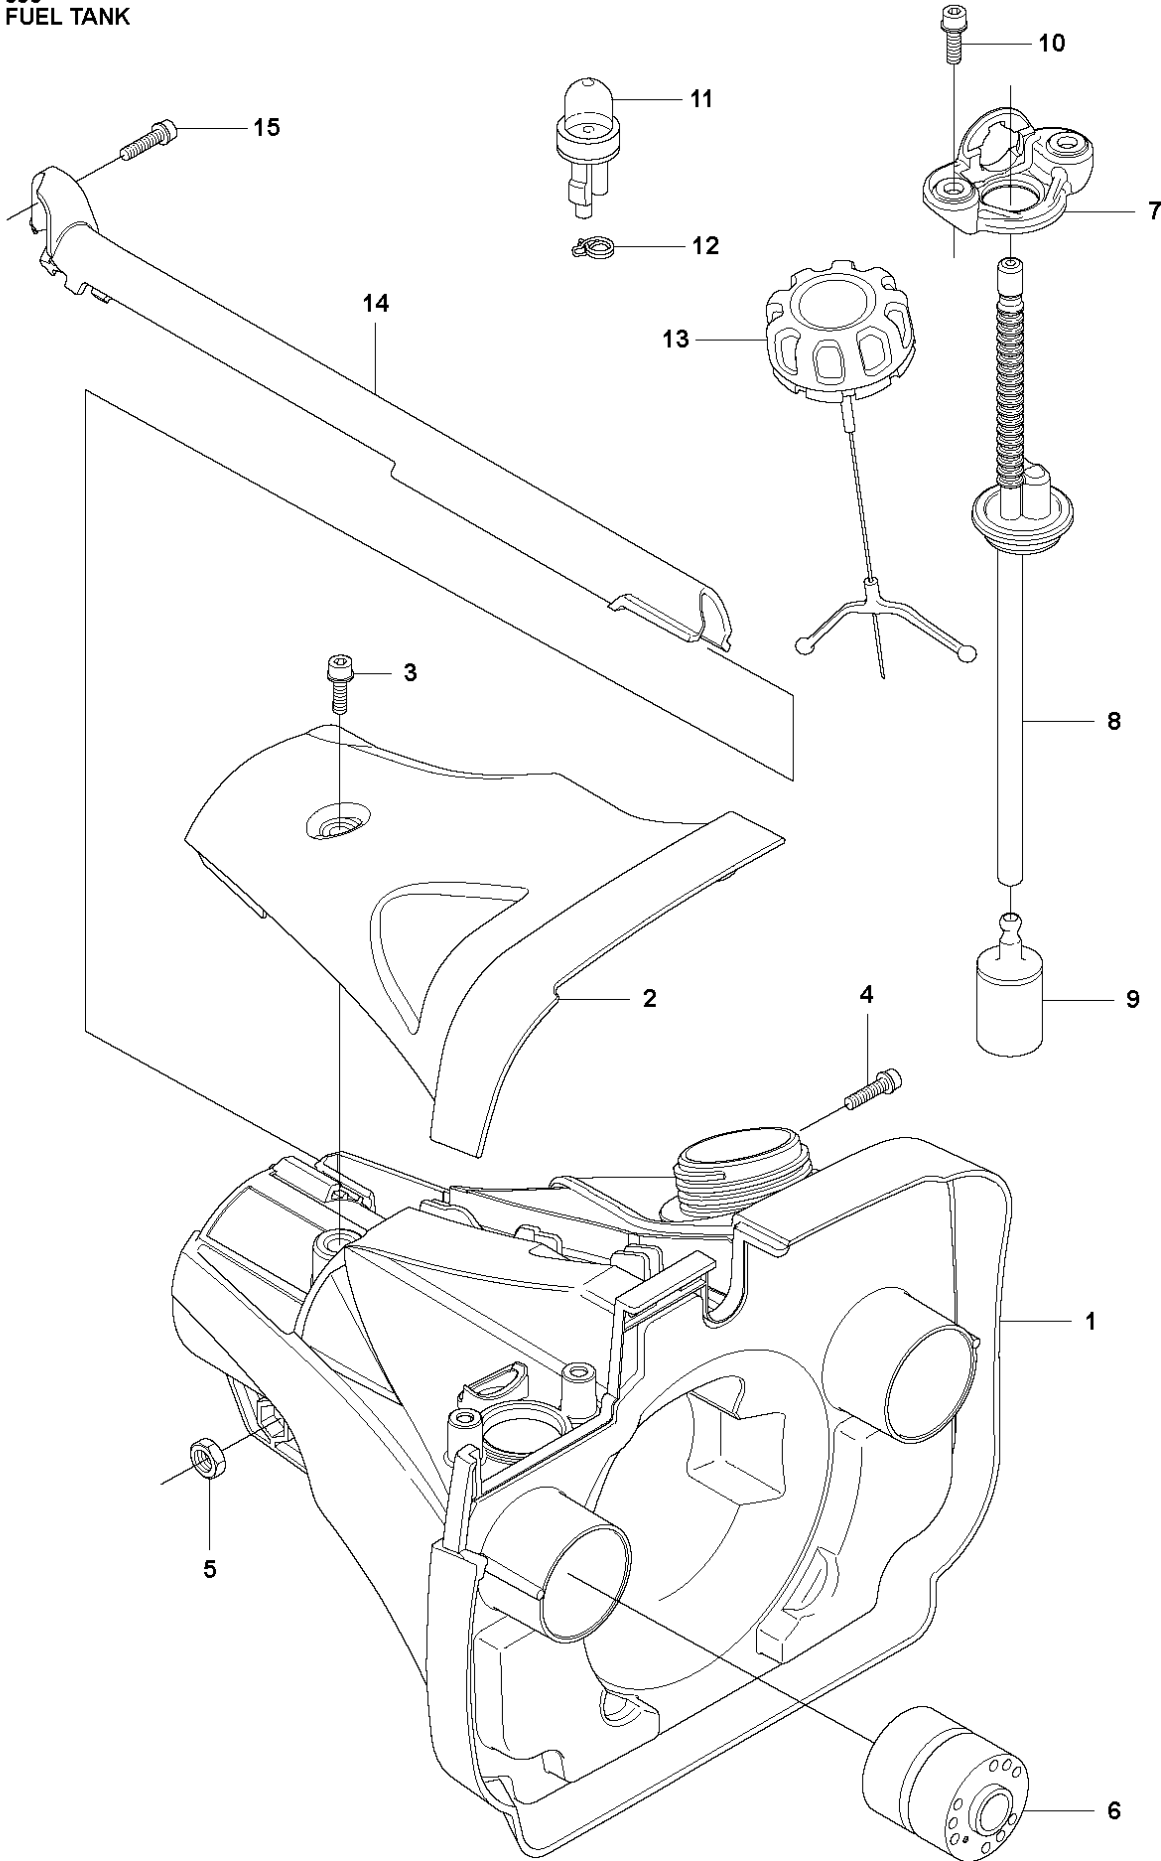

E 555 FUEL TANK

FUEL TANK

555 RXT

Ref	Part No	Description	Remark	QTY KIT
1	537 35 88-01	FUEL TANK		1
2	537 35 86-01	COVER		1
3	503 20 07-72	SCREW IHSCFM		1
4	503 20 07-76	SCREW IHSCFM		1
5	503 22 10-12	HEXAGON NUT		1
6	544 23 09-01	ANTIVIBRATION ELEMENT		2
7	544 21 53-01	BRACKET		1
8	544 21 54-01	FUEL HOSE		1
9	503 44 32-01	FILTER		1
10	503 20 07-76	SCREW IHSCFM		2
11	503 93 66-01	PRIMER HOUSING		1
12	544 34 86-01	HOSE CLAMP		1
13	504 11 32-01	TANK CAP		1
14	544 10 95-01	WIRING PROTECTION	RXT	1
14	544 10 95-02	WIRING PROTECTION	FX, FXT, FRM	1
15	503 20 07-74	SCREW IHSCFM		1