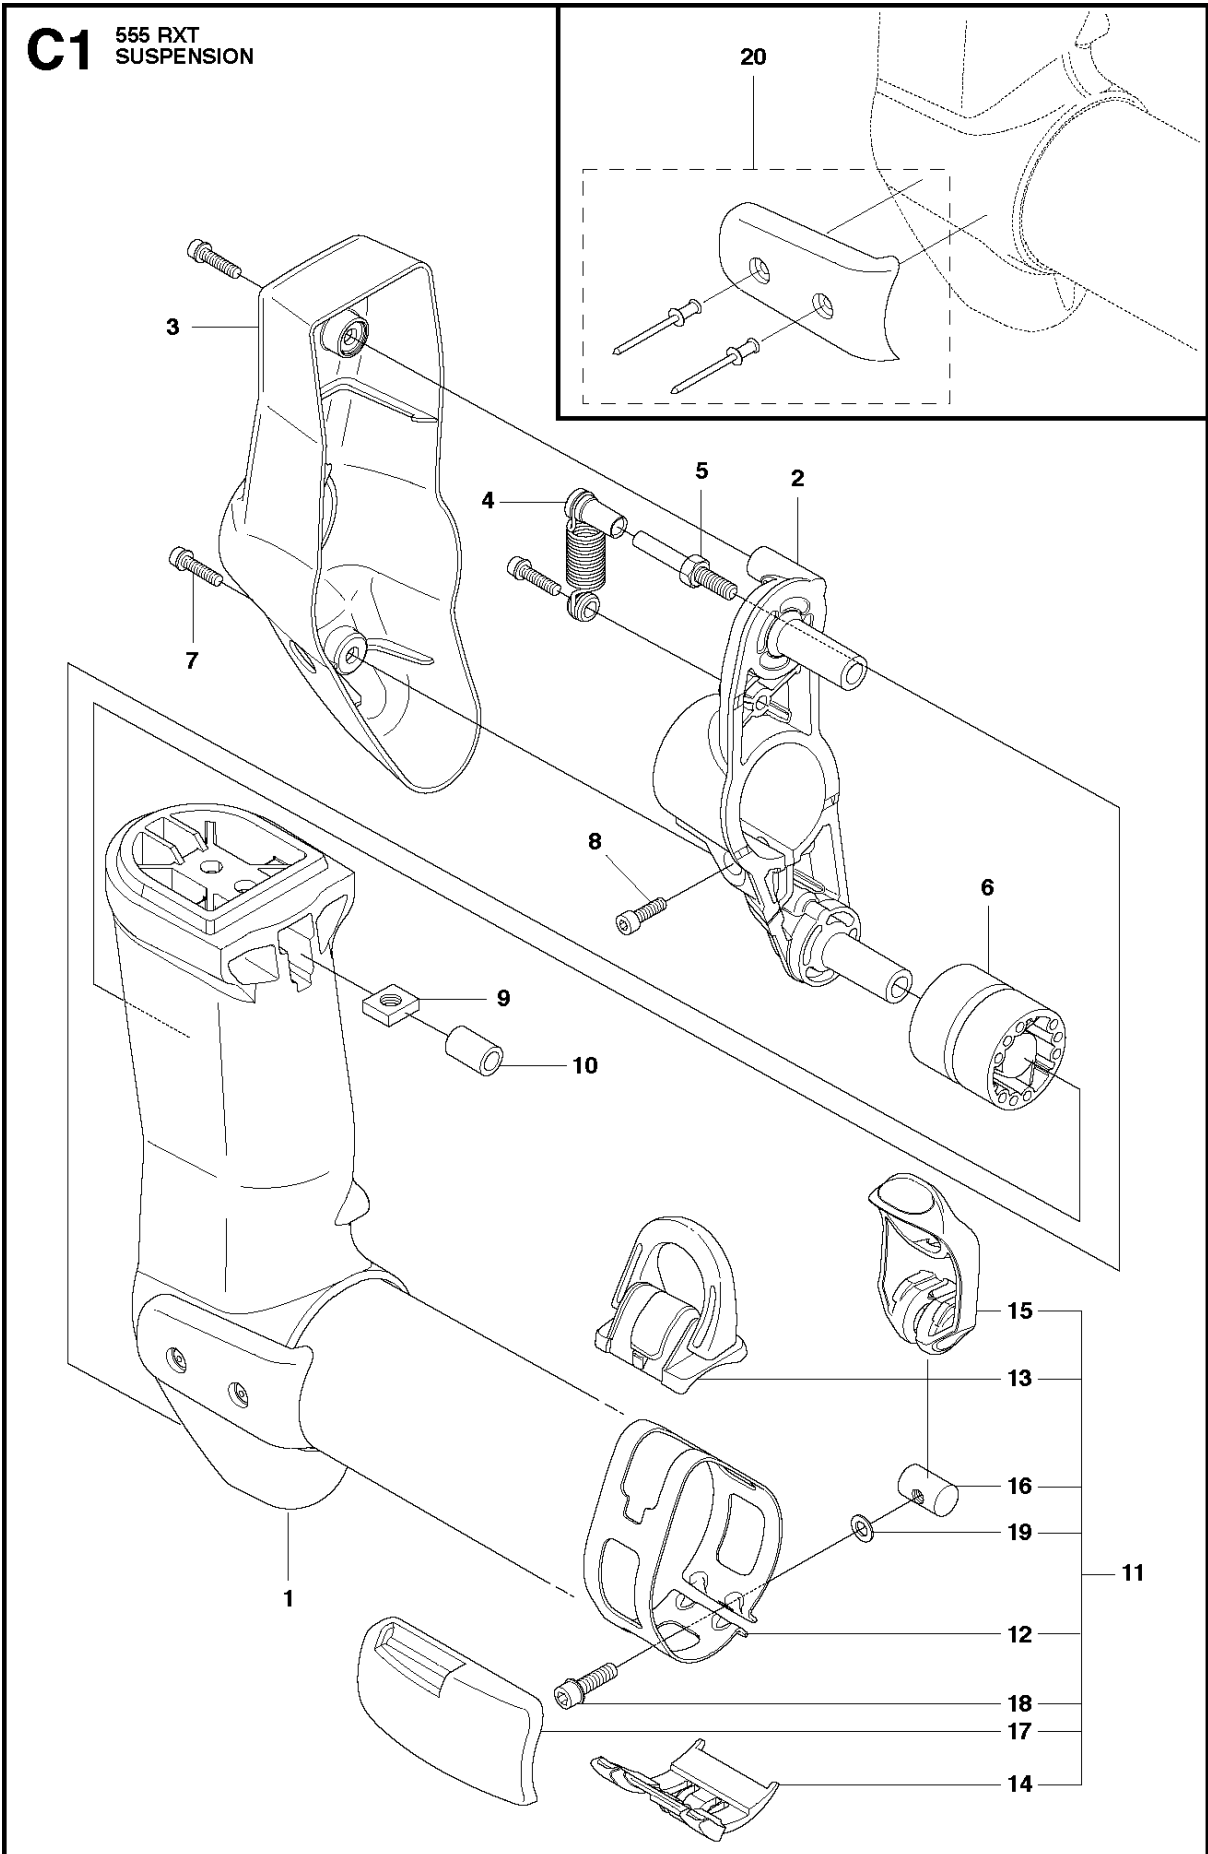

SHORT BLOCK

555 RXT

Ref	Part No	Description	Remark	QTY	KIT
1	576 79 88-01	SHORT BLOCK	Assembled	1	
2	576 79 87-01	GASKET KIT		1	1

K 555
STARTER

11

STARTER

555 RXT

Ref	Part No	Description	Remark	QTY KIT	
1	575 51 17-01	STARTER ASSY	Incl. Pos. 2-9	1	
2	575 51 26-01	STARTER HOUSING	Spare part incl. Screws Pos. 9	1	1
3	502 20 06-01	SPRING CASSETTE ASSY		1	1
4	503 95 73-01	STARTER PULLEY		1	1
5	505 30 51-25	STARTER CORD		1	1
6	537 23 25-01	STARTER HANDLE		1	1
7	503 21 69-16	SCREW IH SCT		1	1
8	503 21 29-06	SCREW CCRPANT		2	1
9	573 99 43-04	SCREW IH SCFMO	Captive Screw M5	4	1, 2
10	537 34 56-01	AIR CONDUCTOR		1	
11	576 46 81-01	LABEL		1	