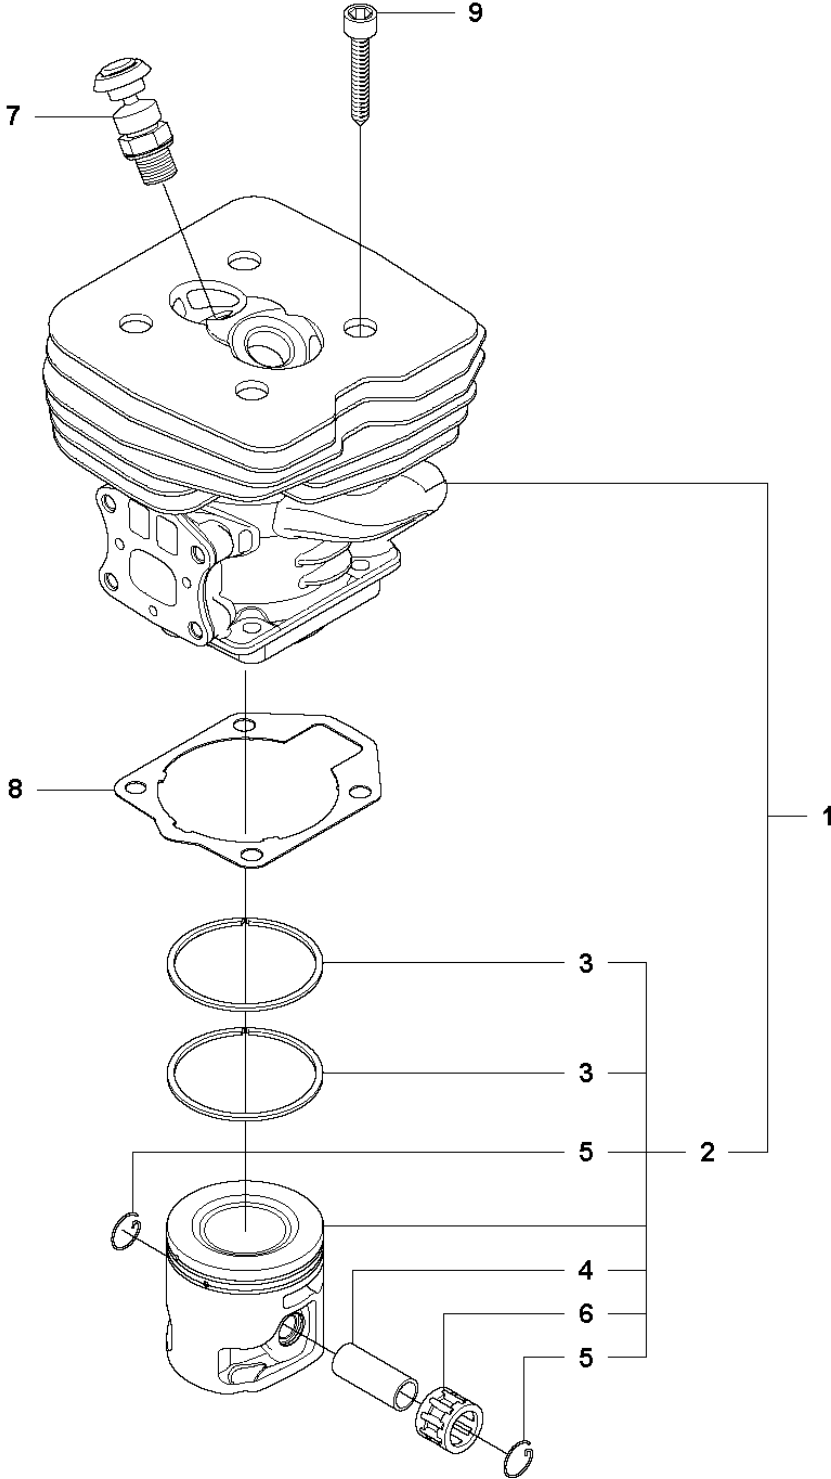

F 555
CLUTCH

CLUTCH

555 RXT

Ref	Part No	Description	Remark	QTY KIT	
1	502 49 35-06	CLUTCH COVER ASSY	Incl. Pos. 2-6	1	
2	738 22 02-19	BALL BEARING		1	1
3	735 31 33-10	CIRCLIP		1	1
4	544 90 81-01	WASHER		1	1
5	544 09 36-01	SPRING PLATE		4	1
6	544 09 35-01	SPACING SLEEVE		4	1
7	503 20 07-78	SCREW IHSCFM		4	
8	544 29 48-01	LOCKING PLATE		1	
9	725 53 72-65	SCREW IHSCM		2	
10	579 16 40-02	CLUTCH ASSY	Incl. Pos. 11-16	1	
11	537 40 37-01	CLUTCH SHOE		1	10
12	578 76 94-01	CLUTCH SPRING	Ø 1.8 mm	3	10
13	537 40 36-01	CLUTCH HUB		1	10
14	544 89 28-01	WASHER		2	10
15	537 13 54-01	BEARING BUSH		3	10
16	503 20 18-02	SCREW EHHM		3	10
17	586 55 33-01	CLUTCH DRUM ASSY		1	
18	735 31 17-00	CIRCLIP		1	

N 555
CRANK SHAFT

CRANKSHAFT

555 RXT

Ref	Part No	Description	Remark	QTY	KIT
1	544 95 26-02	CRANKSHAFT		1	
2	537 29 38-04	CRANKSHAFT		1	
3	738 22 02-25	BALL BEARING		2	1
4	503 26 02-04	SEALING RING		2	1
5	501 45 16-01	NEEDLE BEARING		1	

G 555
CYLINDER COVER

- 8 — **EEET**
- 8 — **EEF**
- 8 — **EEET**
- 8 — **EEET**

CYLINDER COVER

555 RXT

Ref	Part No	Description	Remark	QTY	KIT
1	575 51 14-01	CYLINDER COVER ASSY	Spare part incl. Screws Pos. 2-3	1	
2	573 99 43-04	SCREW IHSCFMO	Captive Screw M5	3	1
3	573 99 43-01	SCREW IHSCFMO	Captive Screw M5	1	1
4	544 08 43-01	HEAT PROTECTOR		1	
5	503 20 07-76	SCREW IHSCFM		2	
6	505 49 26-01	PROTECTIVE COVER		1	
7	503 20 07-76	SCREW IHSCFM		2	
8	576 99 86-06	LABEL	FXT	1	
8	576 99 86-07	LABEL	FX	1	
8	576 99 86-08	LABEL	RXT	1	
8	576 99 86-09	LABEL	FRM	1	

M 555
CYLINDER & PISTON

CYLINDER PISTON

555 RXT

Ref	Part No	Description	Remark	QTY	KIT
1	544 98 60-02	CYLINDER ASSY	Incl. Pos. 2-6	1	
2	576 95 48-01	PISTON ASSY	Incl. Pos. 3-6	1	1
3	502 65 39-01	PISTON RING		2	1, 2
4	505 49 57-01	PISTON PIN		1	1, 2
5	505 49 58-01	CIRCLIP		2	1, 2
6	501 45 16-01	NEEDLE BEARING		1	1, 2
7	544 20 00-01	DECOMPRESSION VALVE		1	
8	537 34 68-01	GASKET		1	
9	725 53 33-55	SCREW IHSCM		4	