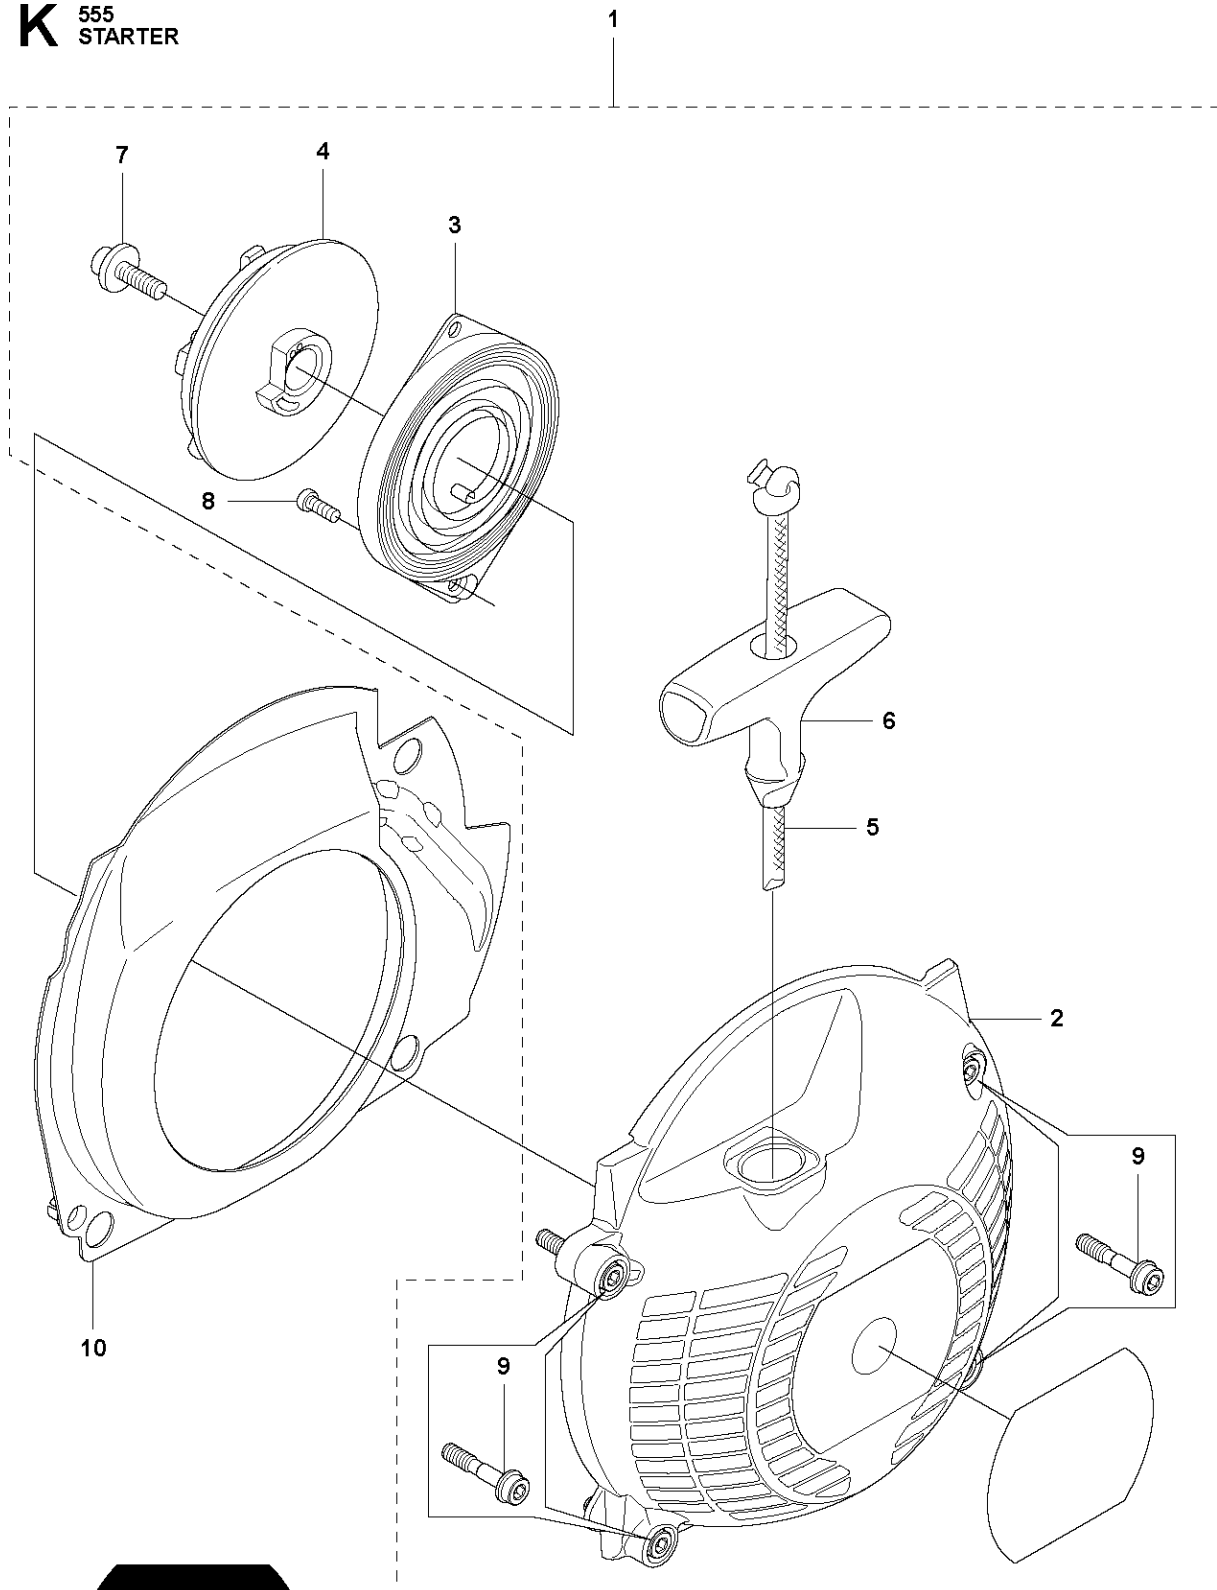

K 555
STARTER

11

STARTER

555 RXT

Ref	Part No	Description	Remark	QTY KIT	
1	575 51 17-01	STARTER ASSY	Incl. Pos. 2-9	1	
2	575 51 26-01	STARTER HOUSING	Spare part incl. Screws Pos. 9	1	1
3	502 20 06-01	SPRING CASSETTE ASSY		1	1
4	503 95 73-01	STARTER PULLEY		1	1
5	505 30 51-25	STARTER CORD		1	1
6	537 23 25-01	STARTER HANDLE		1	1
7	503 21 69-16	SCREW IH SCT		1	1
8	503 21 29-06	SCREW CCRPANT		2	1
9	573 99 43-04	SCREW IH SCFMO	Captive Screw M5	4	1, 2
10	537 34 56-01	AIR CONDUCTOR		1	
11	576 46 81-01	LABEL		1