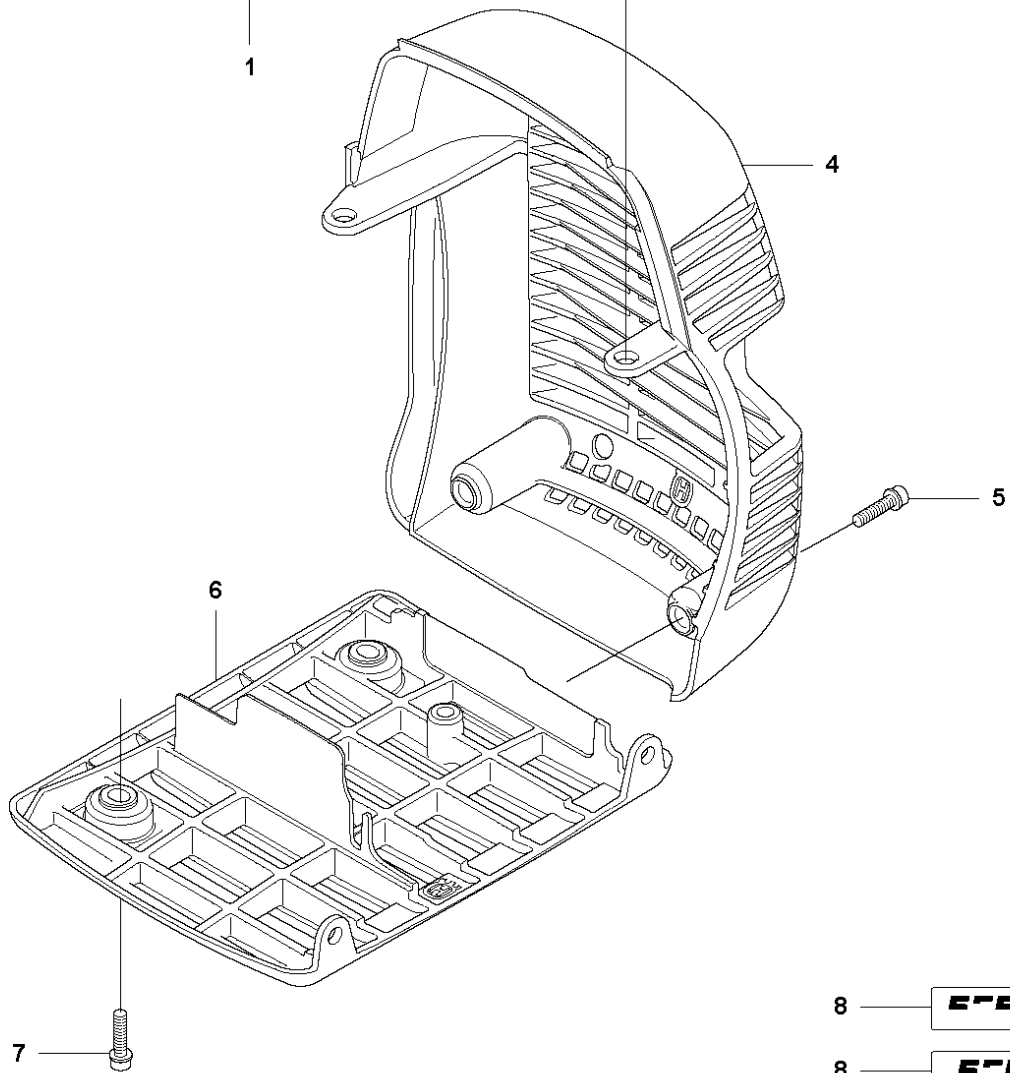

G 555
CYLINDER COVER

- 8 — **EEET**
- 8 — **EEF**
- 8 — **EEET**
- 8 — **EEET**

CYLINDER COVER

555 RXT

Ref	Part No	Description	Remark	QTY	KIT
1	575 51 14-01	CYLINDER COVER ASSY	Spare part incl. Screws Pos. 2-3	1	
2	573 99 43-04	SCREW IHSCFMO	Captive Screw M5	3	1
3	573 99 43-01	SCREW IHSCFMO	Captive Screw M5	1	1
4	544 08 43-01	HEAT PROTECTOR		1	
5	503 20 07-76	SCREW IHSCFM		2	
6	505 49 26-01	PROTECTIVE COVER		1	
7	503 20 07-76	SCREW IHSCFM		2	
8	576 99 86-06	LABEL	FXT	1	
8	576 99 86-07	LABEL	FX	1	
8	576 99 86-08	LABEL	RXT	1	
8	576 99 86-09	LABEL	FRM	1