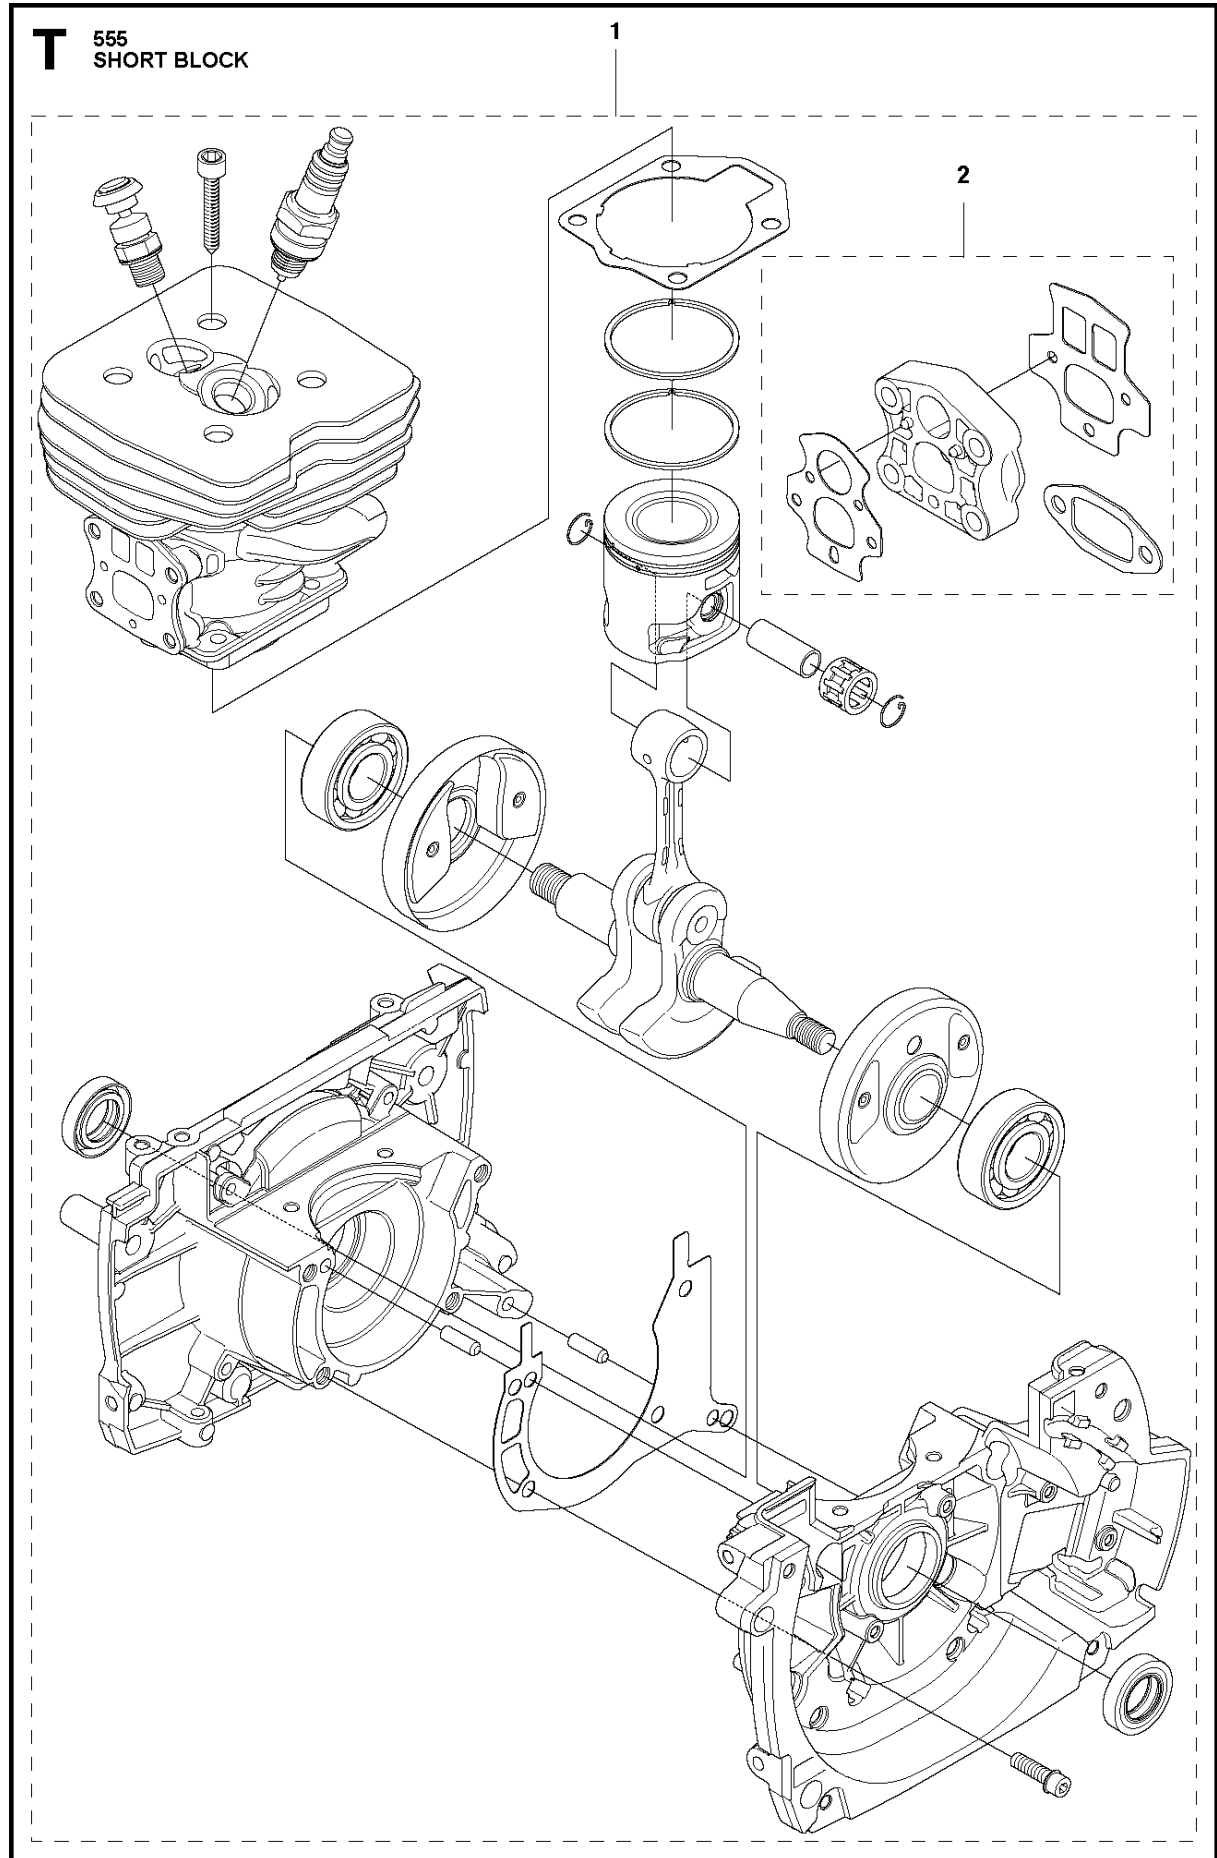

B 555
SHAFT

SHAFT

555 RXT

Ref	Part No	Description	Remark	QTY KIT	
1	502 25 94-03	TUBE	Incl. Pos. 2-3	1	
2	544 32 05-01	SPACER		2	1
3	544 86 85-02	BEARING SHAFT	L=1368mm, Ø=10.5mm	1	1
4	544 15 67-02	DRIVE SHAFT	L=1514mm, Ø=9.0mm	1	
5	587 11 34-04	LABEL		1	