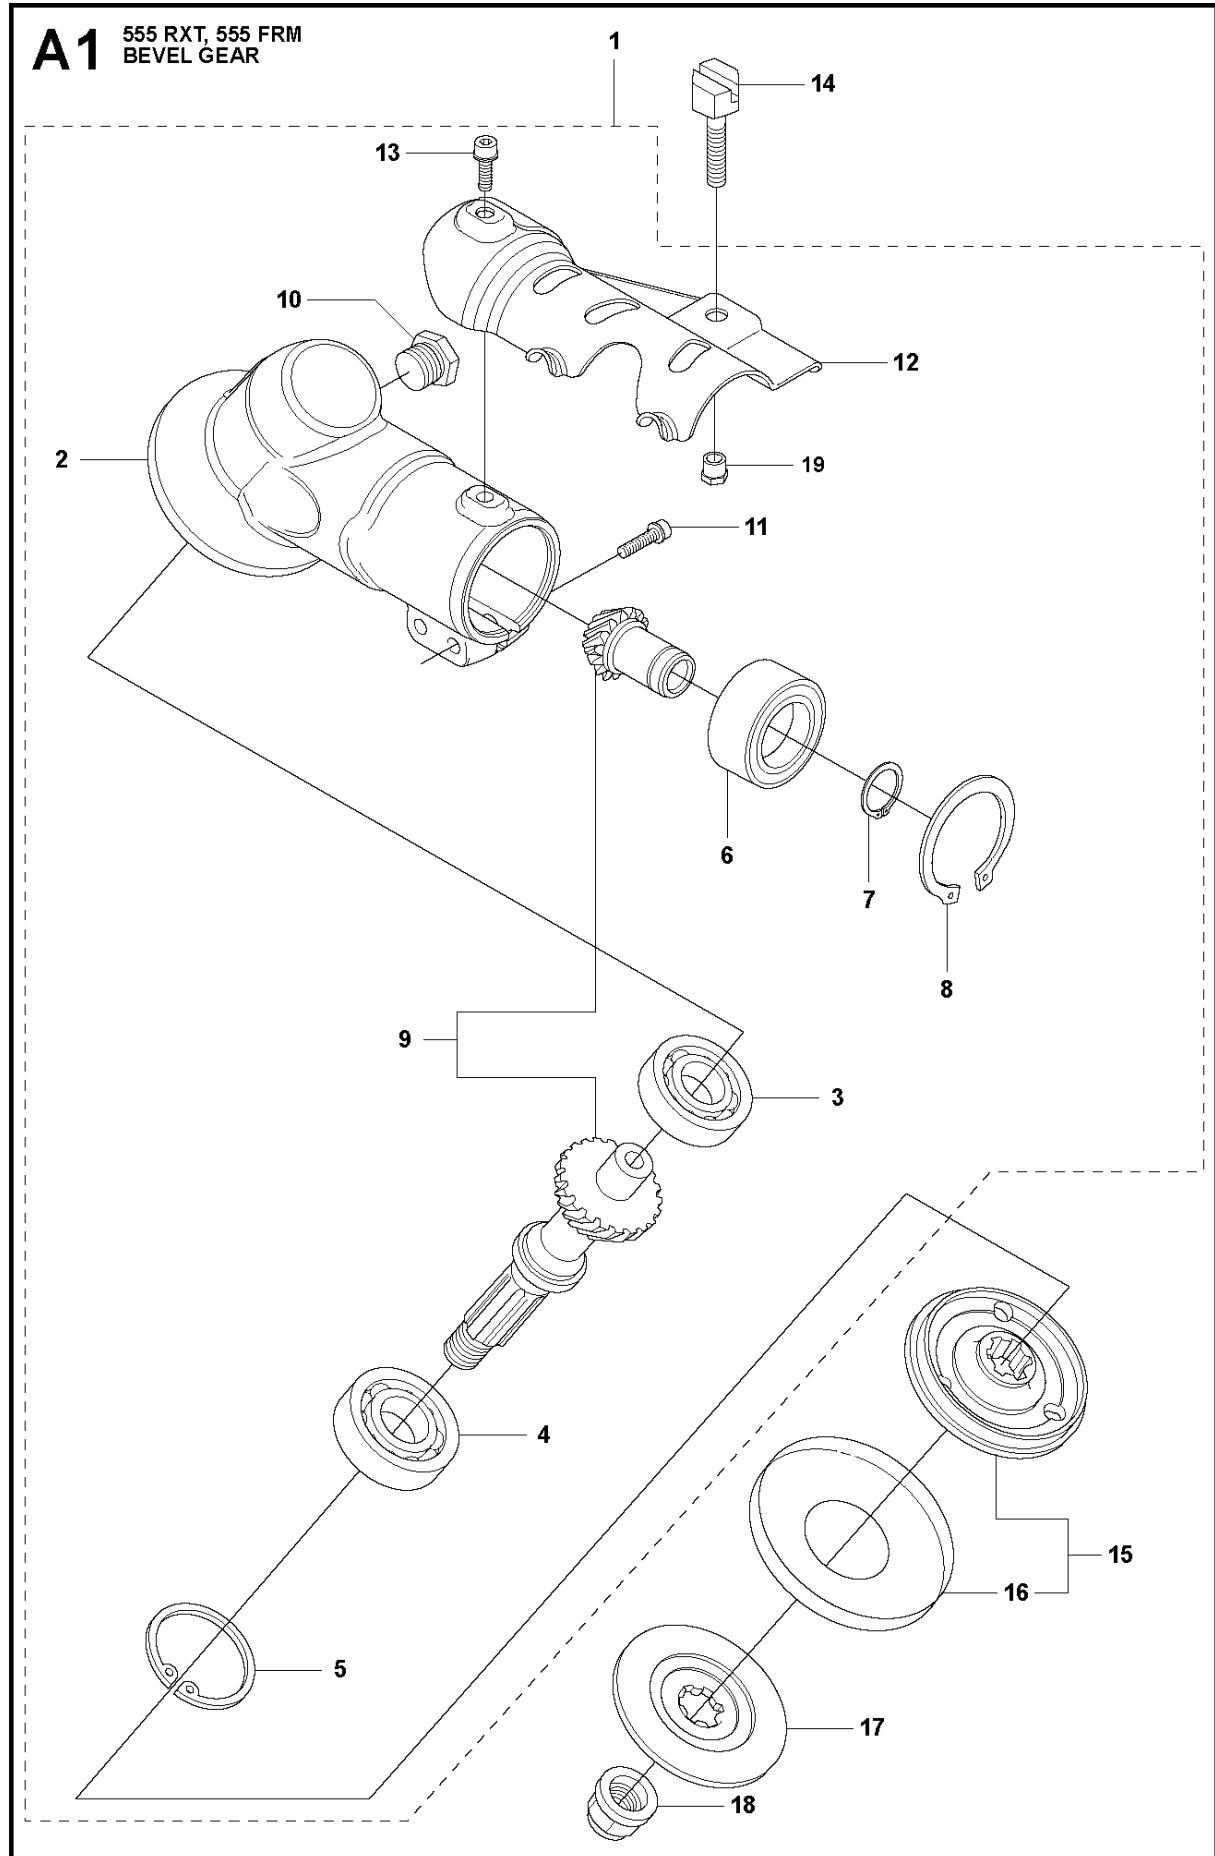

R6 555 RXT
ACCESSORIES

ACCESSORIES

555 RXT

Ref	Part No	Description	Remark	QTY KIT	
1	502 43 55-01	SAW BLADE GUARD	Incl. Pos. 2-7	1	
2	544 83 69-01	ADAPTER		1	1
3	574 52 03-01	CLAMP	Spare part incl. Screws Pos. 3	1	1
4	573 99 43-04	SCREW IHSCFMO	Captive Screw M5	2	1, 3
5	574 50 67-02	SAW BLADE GUARD	Incl. Pos. 6-7	1	1
6	503 20 03-16	SCREW IHSCFM		4	1, 5
7	574 03 95-01	LOCKING NUT		4	1, 5

ACCESSORIES

555 RXT

Ref	Part No	Description	Remark	QTY	KIT
1	502 43 58-01	WINTER KIT		1	
2	544 95 28-02	WINTER COVER		1	1
3	537 35 10-01	AIR DUCT		1	1
4	503 21 07-16	SCREW IHSCT		1	1
5	544 87 02-01	COVER		1	1
6	537 41 08-01	FILTER		1	1
7	537 31 29-01	TRANSPORT GUARD		1	
8	544 35 91-01	TRANSPORT GUARD		1	

R3 555
ACCESSORIES

ACCESSORIES

555 RXT

Ref	Part No	Description	Remark	QTY	KIT
1	574 50 67-02	SAW BLADE GUARD	FX, FXT Incl. Pos. 2-3	1	
2	503 20 03-16	SCREW IHSCFM		4	1
3	574 03 95-01	LOCKING NUT		4	1

BEVEL GEAR

555 RXT

Ref	Part No	Description	Remark	QTY	KIT
1	537 42 84-05	BEVEL GEAR	Incl. Pos. 2-13	1	
2	537 42 85-01	GEAR HOUSING		1	1
3	738 21 01-10	BALL BEARING		1	1
4	503 25 25-01	BALL BEARING		1	1
5	735 31 33-10	CIRCLIP		1	1
6	503 25 18-01	BEARING		1	1
7	735 31 17-00	CIRCLIP		1	1
8	735 31 31-10	CIRCLIP		1	1
9	502 43 46-01	GEAR WHEEL KIT	Kit	1	1
10	503 20 15-01	SCREW IHHM		1	1
11	725 53 72-65	SCREW IHSCM		2	1
12	501 36 59-01	ATTACHMENT PLATE		1	1
13	503 20 07-76	SCREW IHSCFM		1	1
14	537 18 95-01	SCREW		1	
15	537 35 14-02	DRIVER	Incl. Pos. 16	1	
16	537 24 03-01	GRASS SEALING		1	15
17	544 21 78-01	SUPPORT FLANGE		1	
18	503 22 73-01	NUT		1	
19	576 65 18-01	SPACING SLEEVE		1	1