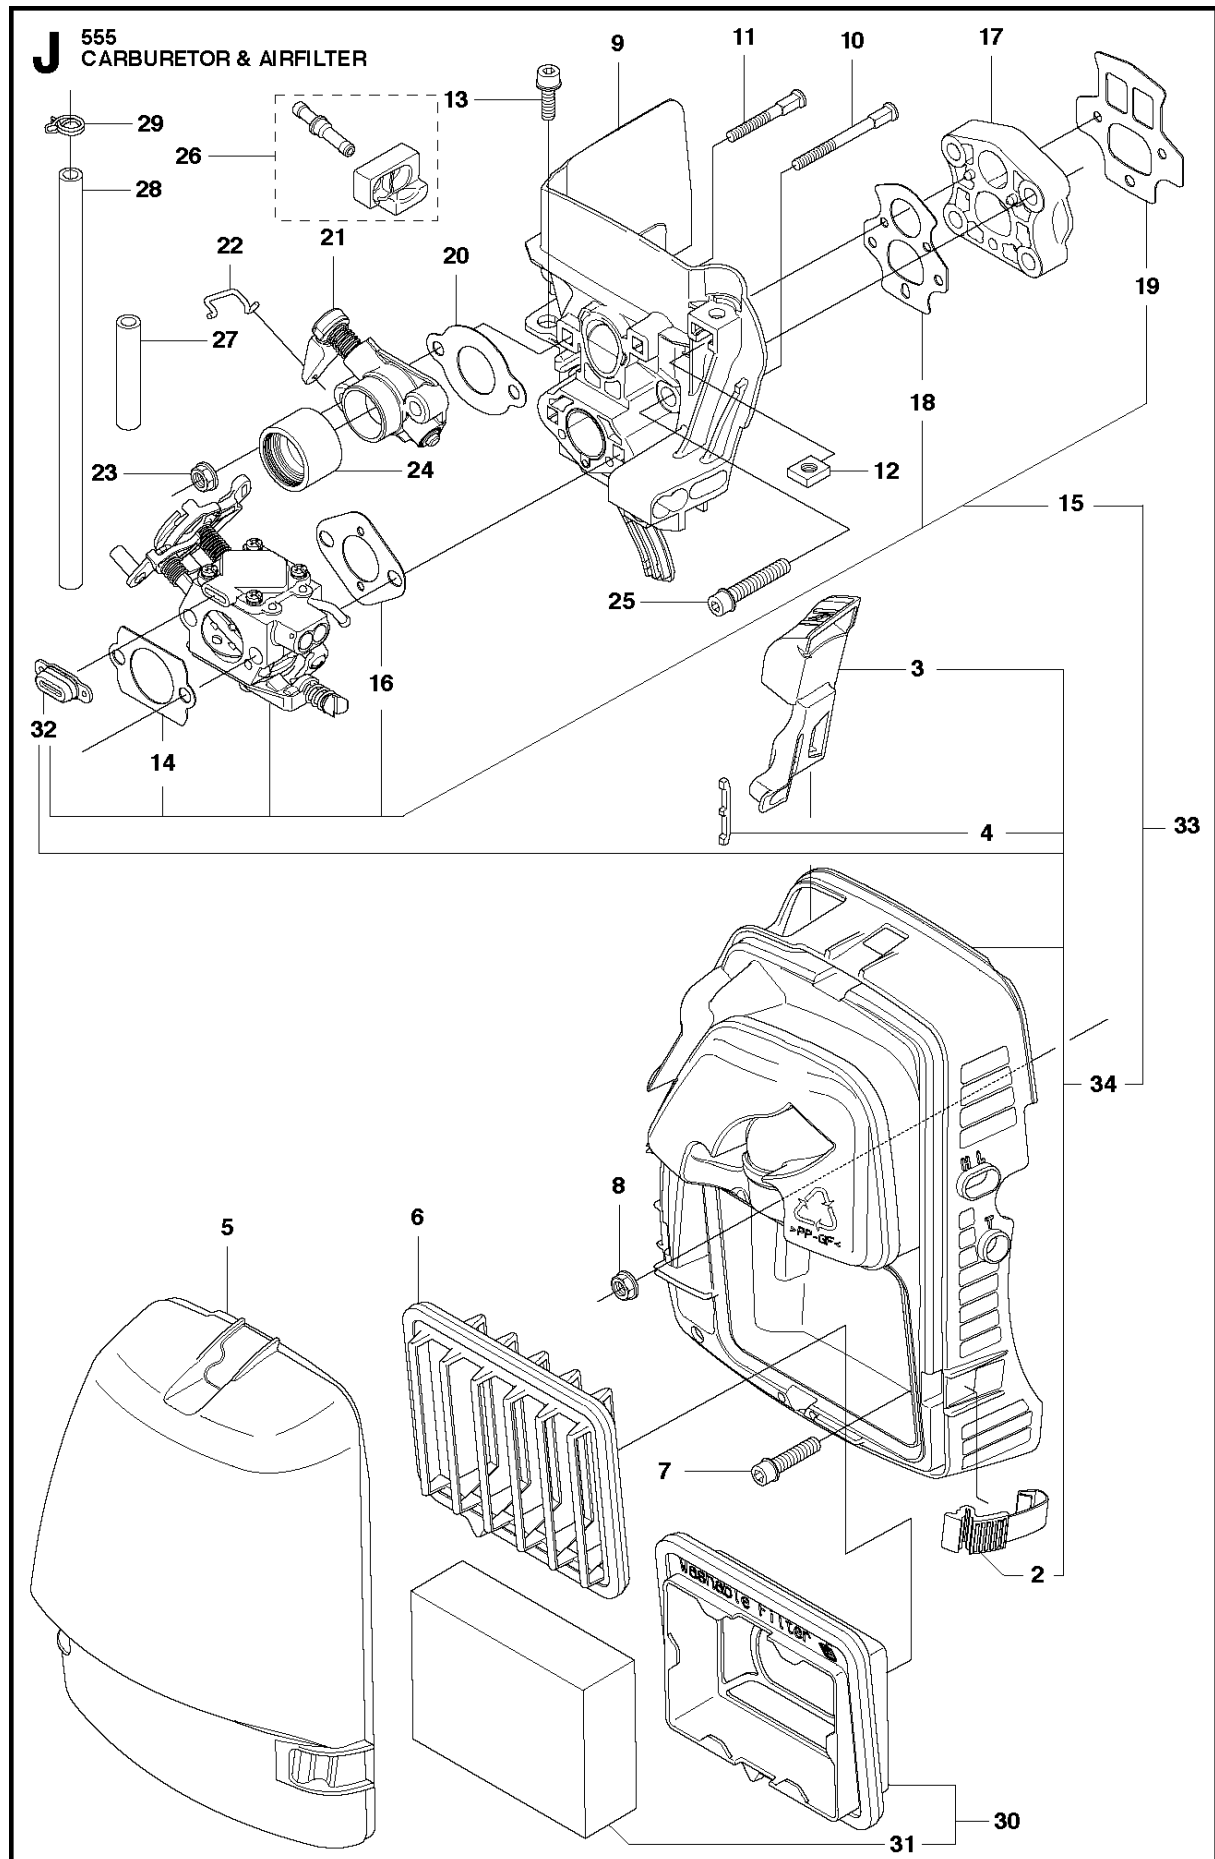

Q 555
CARBURETOR

Walbro WTE-14A

CARBURETOR

555 RXT

Ref	Part No	Description	Remark	QTY	KIT
1	586 10 88-01	CARBURETTOR	s/n from 20130600067 -	1	
1	586 15 40-01	CARBURETTOR KIT	s/n up to - 20130600067	1	
2	505 31 67-36	RING		1	1
3	544 97 07-01	LEVER		1	1
4	544 17 77-01	LEVER		1	1
5	505 31 67-54	LOCK STYRMEMBRAN		1	1
6	503 58 43-01	COVER		1	1
7	544 04 36-01	SHAFT		1	1
8	544 04 40-01	SHAFT		1	1
9	544 97 08-01	LIMITER CAP		2	1
10	505 42 71-01	VALVE		1	1
11	537 10 96-01	VALVE		1	1
12	503 56 34-01	INLET		1	1
13	502 84 68-01	NOZZLE ASSY		1	1
14	502 84 69-01	PLUG		1	1
15	501 46 85-01	BALL		1	1
16	504 35 09-06	GASKET		1	1, 42
17	504 13 09-06	GASKET		1	1, 42
18	577 01 66-01	DIAPHRAGM		1	1, 42
19	580 80 42-01	DIAPHRAGM		1	1, 42
20	501 46 87-01	SCREW		1	1
21	502 84 71-01	SCREW		1	1
22	501 46 69-01	SCREW		1	1
23	537 00 34-01	SCREW		1	1
24	537 00 31-01	SCREW		4	1
25	537 40 82-01	SCREW		1	1
26	501 46 84-01	SPRING		1	1
27	501 79 59-01	SPRING		1	1
28	501 66 78-01	SPRING		1	1
29	544 97 10-01	SPRING		2	1
30	544 17 76-01	SPRING		1	1
31	544 97 11-01	SPRING		1	1
32	502 84 72-01	NEEDLE		1	1
33	502 84 73-01	NEEDLE		1	1
34	544 97 15-01	FITTING		1	1
35	544 97 16-01	FITTING		1	1
36	501 66 61-01	SCREEN		1	1
37	505 52 01-25	PIN-METERING LEVER		1	1
38	502 84 74-01	LEVER		1	1
39	544 11 15-01	SCREW		1	1
40	505 42 69-01	JET		1	1
41	503 57 43-01	PLUG-WELCH		1	1
42	TBD	TBD	Delivered with 510 24 20-01. Separate spare part, see page J.	1	1
43	TBD	TBD	Delivered with 510 24 20-01. Separate spare part, see page J.	1	1
44	TBD	TBD	Delivered with 510 24 20-01. Separate spare part, see page J.	1	1
45	TBD	TBD	Delivered with 510 24 20-01. Separate spare part, see page J.	1	1
46	515 99 96-01	KIT		1	