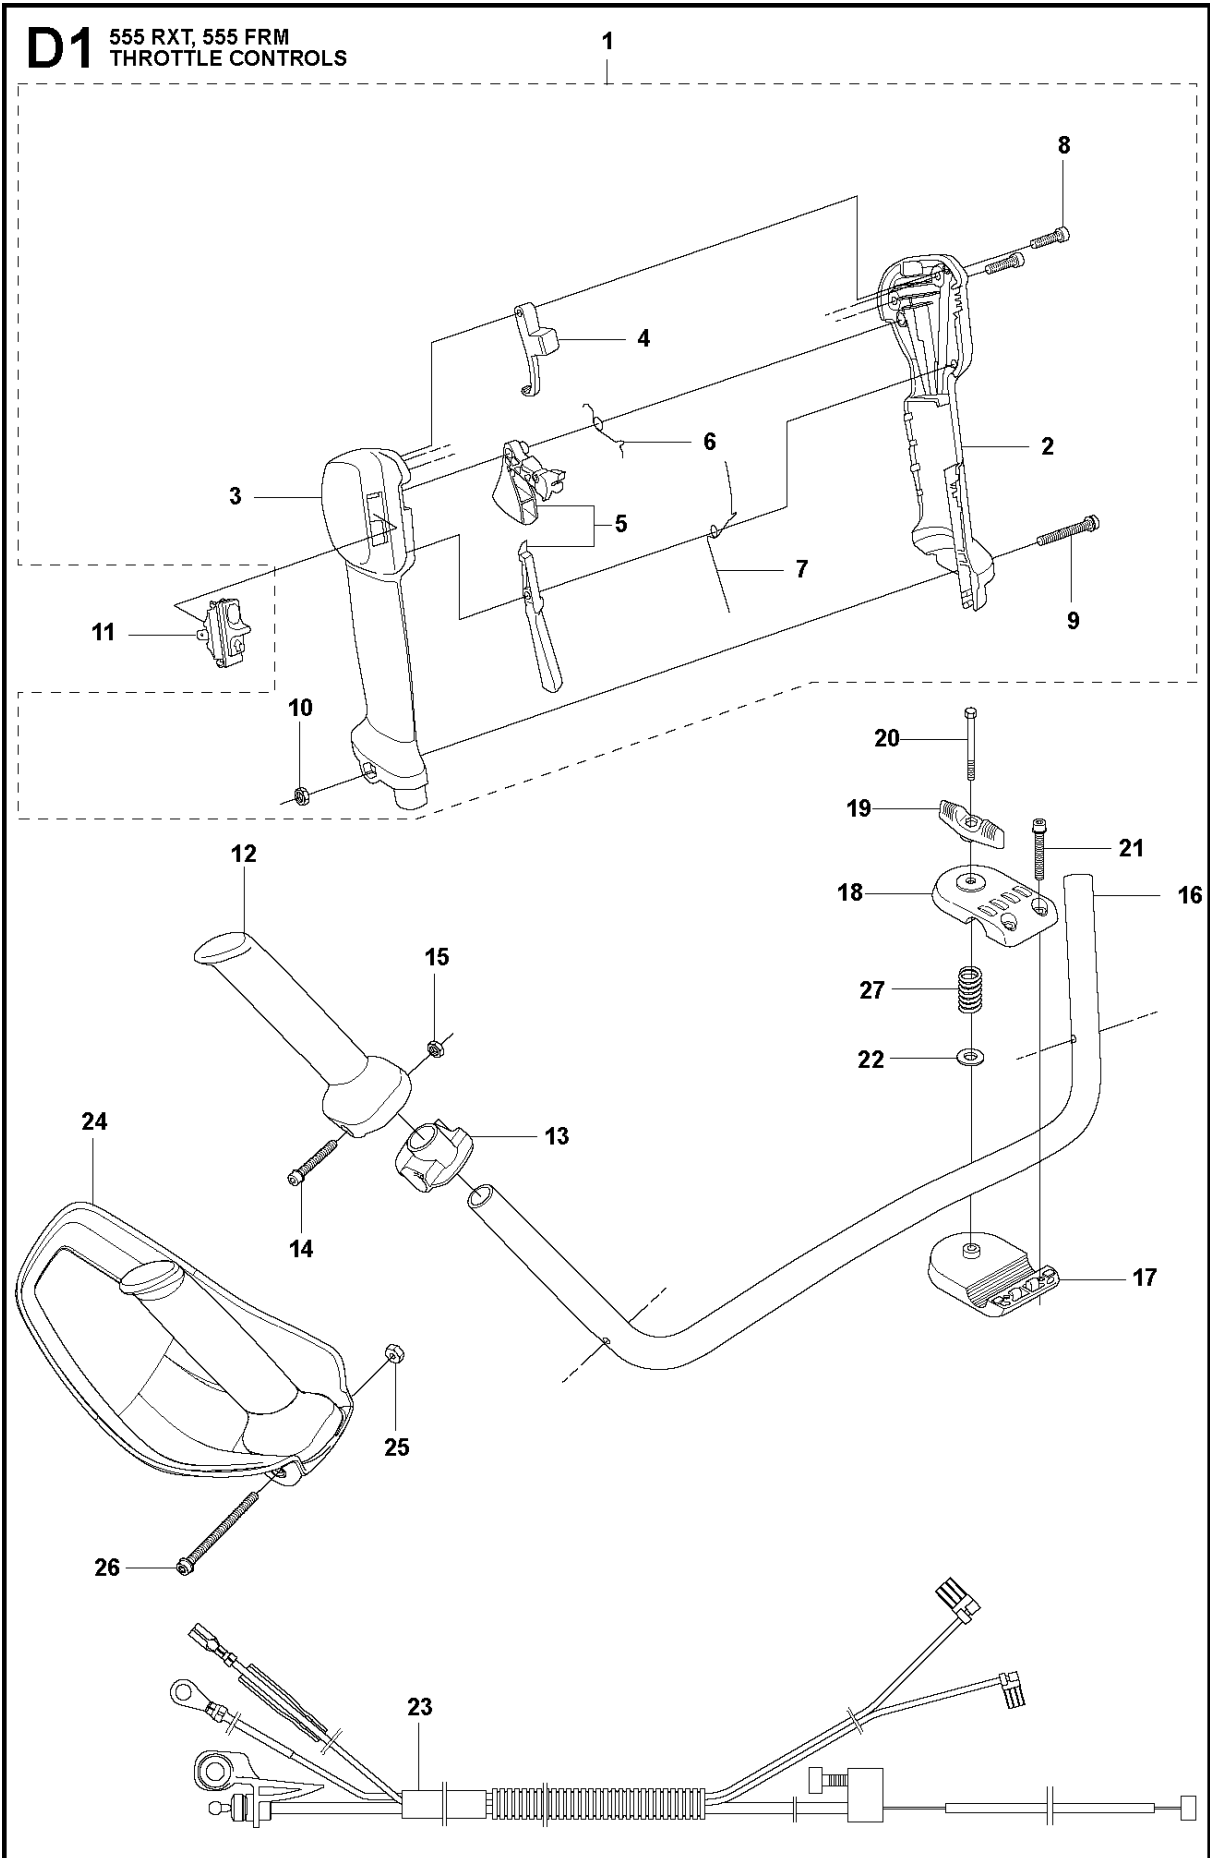

THROTTLE CONTROLS

555 RXT

Ref	Part No	Description	Remark	QTY	KIT
1	504 20 98-04	THROTTLE HANDLE ASSY	Incl. Pos. 2-10	1	
2	537 18 08-11	HANDLE HALF		1	1
3	537 18 07-11	HANDLE HALF		1	1
4	537 16 07-01	STARTER THROTTLE LOC		1	1
5	506 49 77-01	THROTTLE CONTROL	Kit	1	1
6	537 17 42-01	SPRING THROTTLE TRIG		1	1
7	537 17 43-01	SPRING		1	1
8	503 21 66-18	SCREW IHSCF		2	1
9	503 20 07-35	SCREW IHSCFM		1	1
10	503 22 10-13	HEXAGON NUT		1	1
11	537 41 90-01	SWITCH		1	
12	537 17 28-03	HANDLE		1	
13	537 17 29-02	BRACKET		1	
14	503 20 02-45	SCREW IHSCFM		1	
15	731 23 14-05	HEXAGON NUT		1	
16	503 95 86-03	HANDLEBAR		1	
17	537 12 91-01	HANDLEBAR BRACKET		1	
18	537 12 90-01	HANDLEBAR BRACKET		1	
19	502 20 38-01	KNOB		1	
20	725 23 83-81	SCREW EHHM		1	
21	503 20 07-78	SCREW IHSCFM		2	
22	502 28 21-01	WASHER		1	
23	544 20 31-01	WIRING	RXT, FRM	1	
23	544 20 31-02	WIRING	Only for model FX. (Canada)	1	
24	577 36 79-01	HAND GUARD ASSY	FRM	1	
25	503 22 10-13	HEXAGON NUT		1	
26	503 20 29-70	SCREW IHSCFM		1	
27	537 04 83-01	CLUTCH SPRING		1