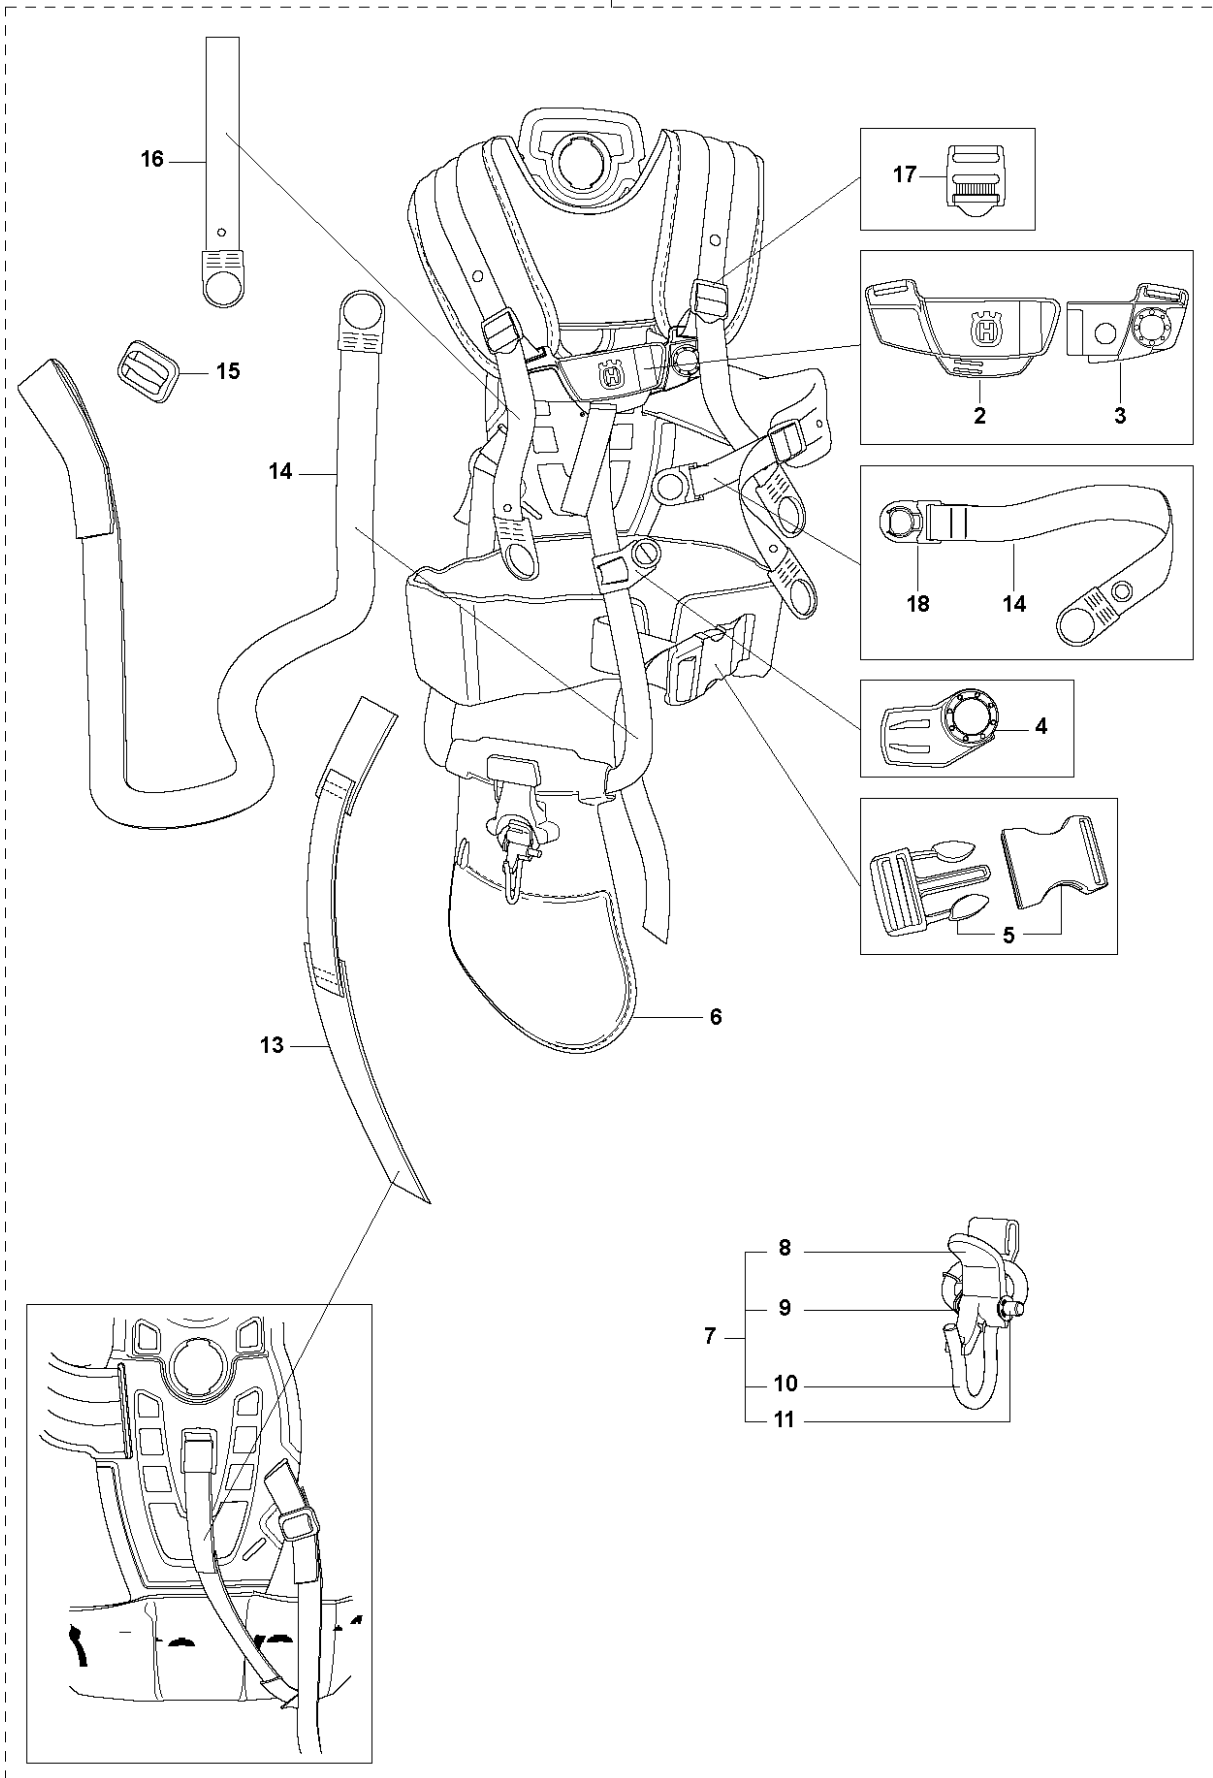

S BALANCE XT
HARNES

1

HARNESS

555 RXT

Ref	Part No	Description	Remark	QTY	KIT
1	505 20 42-01	HARNESS	Incl. Pos. 2-18	1	
2	504 54 52-01	HARNESS		1	1
3	504 54 51-01	HARNESS		1	1
4	504 63 75-01	HARNESS		1	1
5	537 33 15-01	HARNESS		1	1
6	544 90 17-01	HARNESS		1	1
7	544 96 07-02	HARNESS	Incl. Pos. 8-11	1	1
8	502 02 30-02	HARNESS		1	1,7
9	586 34 10-01	SPRING		1	1,7
10	502 02 29-02	HARNESS		1	1,7
11	735 31 09-20	HARNESS		1	1,7
13	537 15 35-01	HARNESS		1	1
14	503 99 61-04	HARNESS		1	1
15	537 11 35-01	RETAINER		1	1
16	503 99 61-07	HARNESS		2	1
17	505 44 46-01	HARNESS		3	1
18	504 63 74-01	HARNESS		1	1