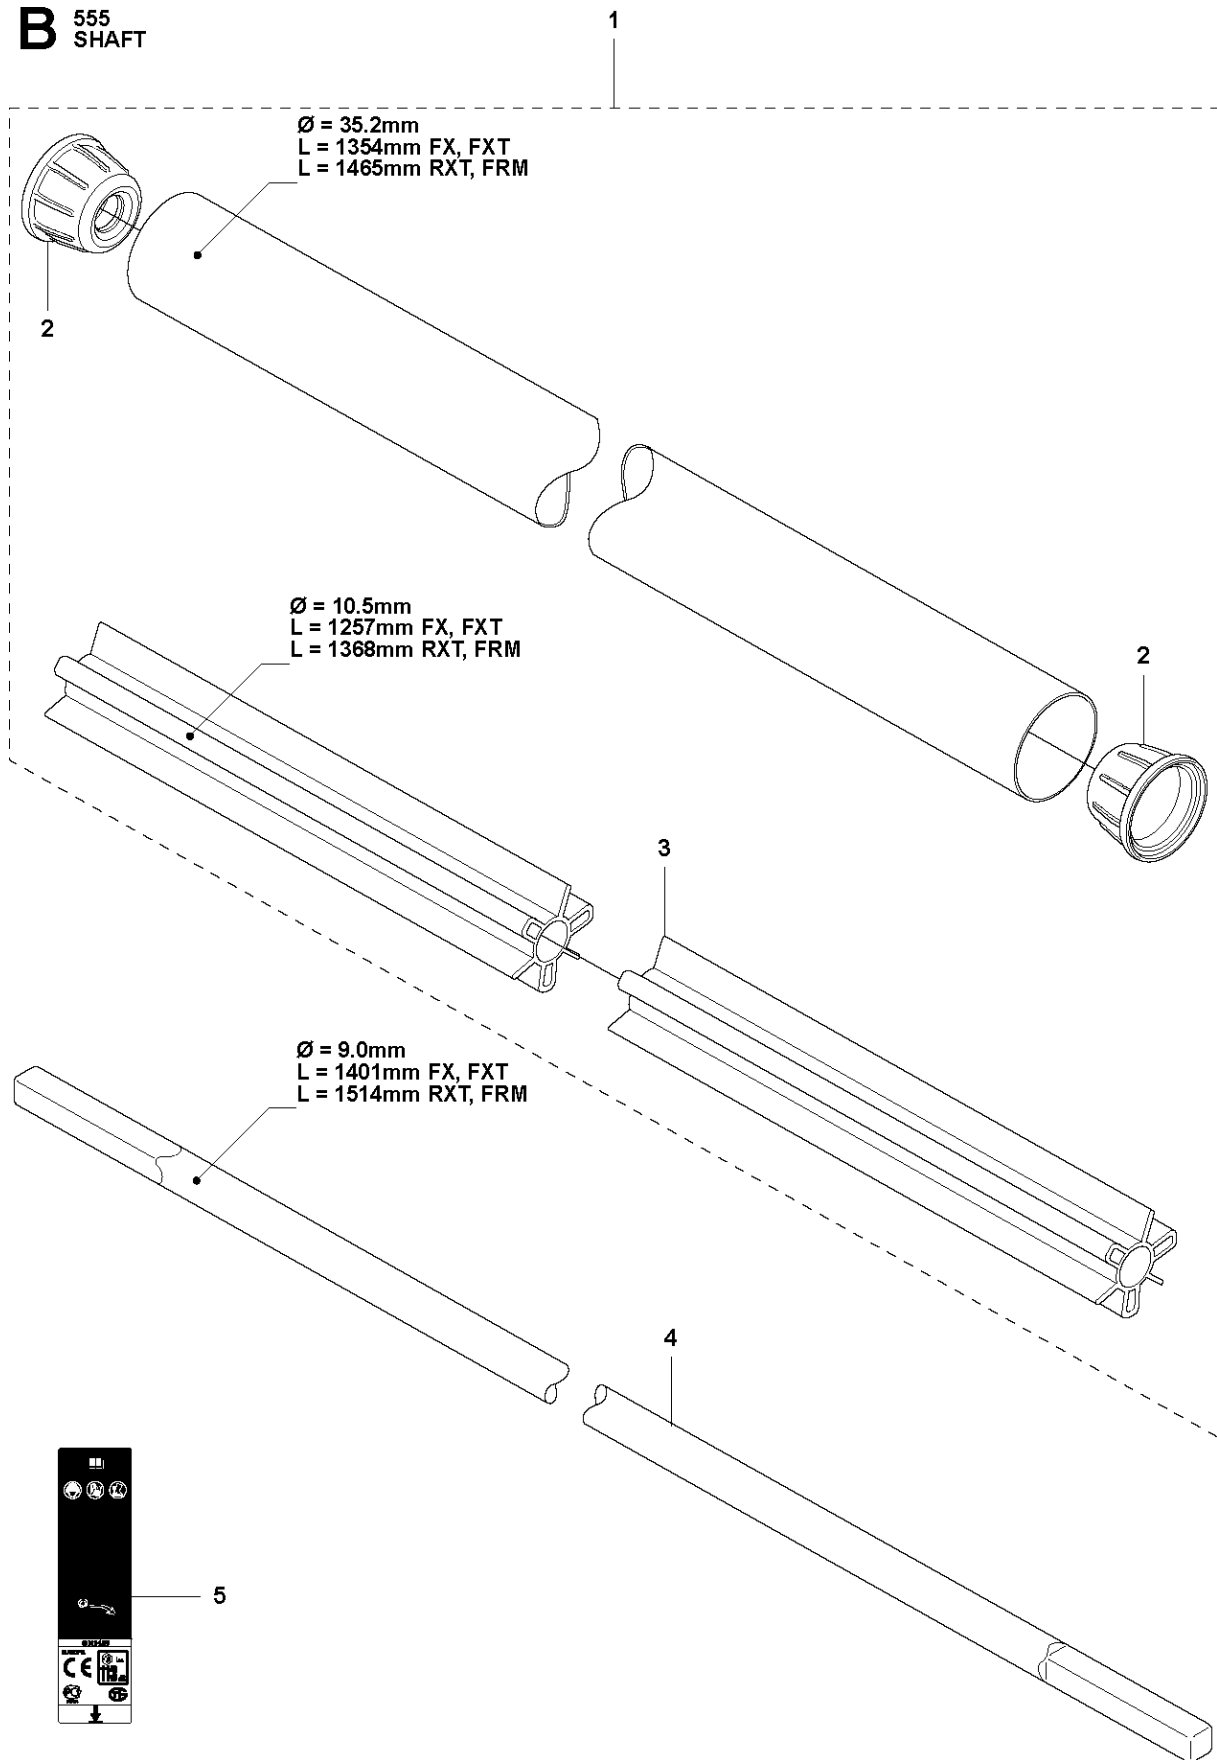

B 555
SHAFT

SHAFT

555 RXT

Ref	Part No	Description	Remark	QTY KIT	
1	502 25 94-03	TUBE	Incl. Pos. 2-3	1	
2	544 32 05-01	SPACER		2	1
3	544 86 85-02	BEARING SHAFT	L=1368mm, Ø=10.5mm	1	1
4	544 15 67-02	DRIVE SHAFT	L=1514mm, Ø=9.0mm	1	
5	587 11 34-04	LABEL		1	