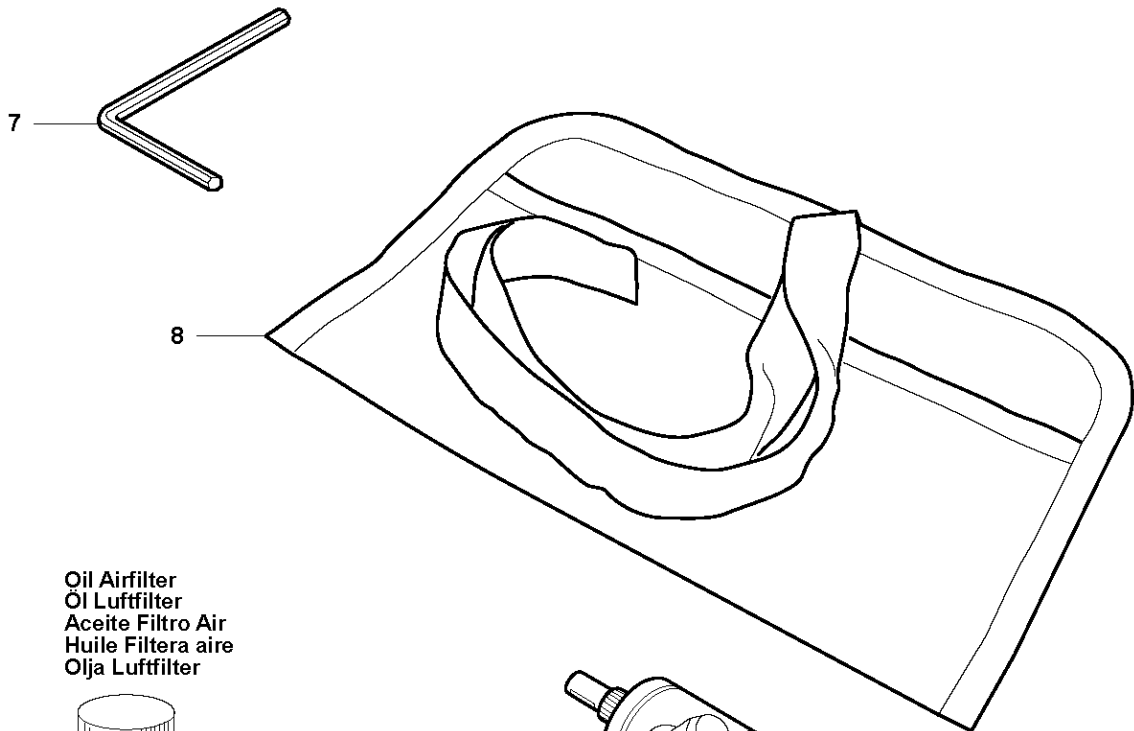

R1 ⁵⁵⁵
ACCESSORIES