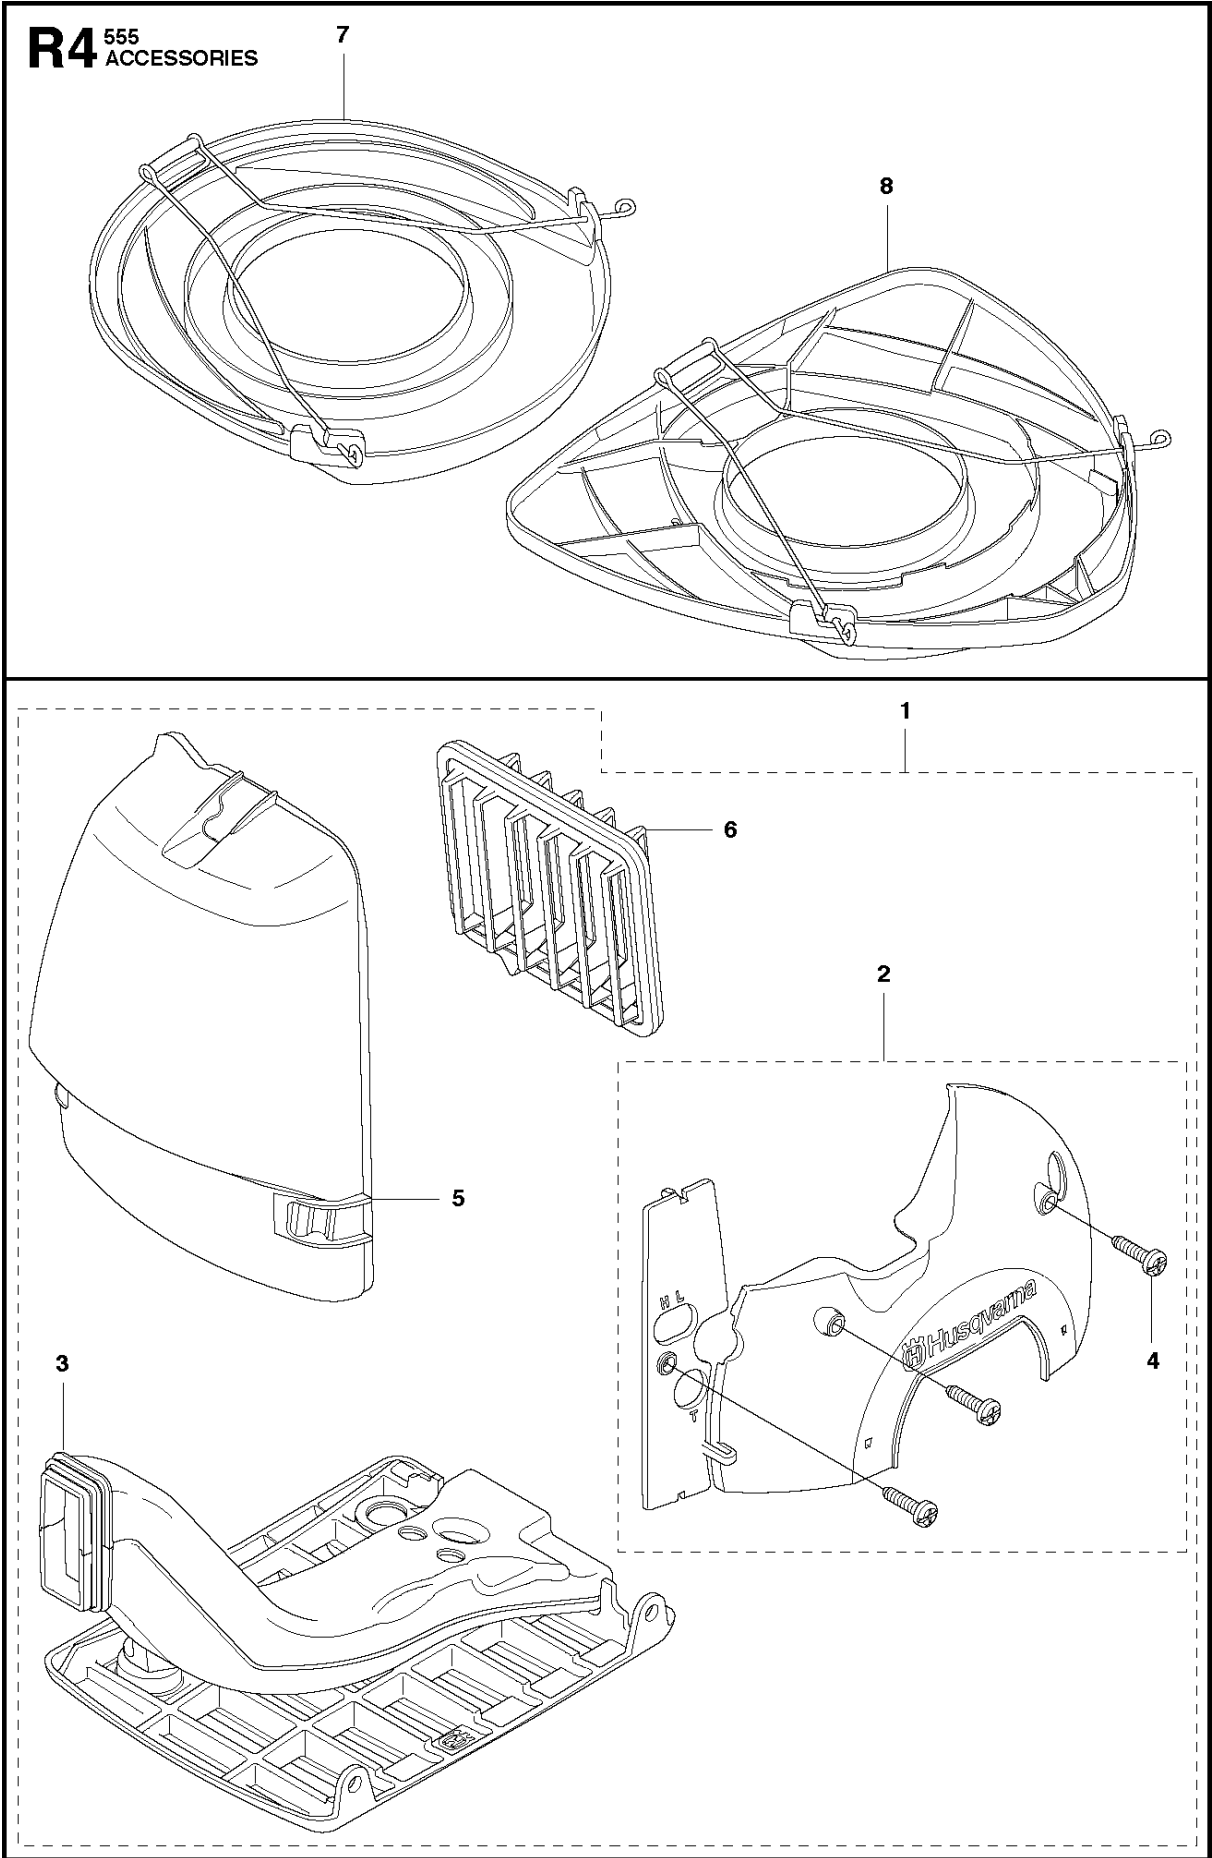

SPARE PARTS LIST

BRUSHCUTTERS/CLEARING SAWS

555 RXT

R1 ⁵⁵⁵
ACCESSORIES

Oil Airfilter
Öl Luftfilter
Aceite Filtro Air
Huile Filtera aire
Olja Luftfilter

ACCESSORIES

555 RXT

Ref	Part No	Description	Remark	QTY	KIT
1	502 21 60-15	ACCESSORY BAG	Pos. 2-6	1	
2	501 60 02-03	SCREWDRIVER		1	1
3	502 11 46-03	KEY		1	1
4	502 21 58-01	L-NYCKEL	4mm	1	1
5	501 69 17-01	COMBINATION WRENCH		1	1
6	502 28 59-01	STOP		1	1
7	503 55 86-05	SPANNER	5mm	1	
8	501 19 22-01	TOOL CASING		1	
9	503 97 64-01	GREASE		1	
10	503 80 17-01	GREASE		1	
11	531 00 92-48	FILTER OIL	Filter oil	1	

R6 555 RXT
ACCESSORIES

ACCESSORIES

555 RXT

Ref	Part No	Description	Remark	QTY KIT	
1	502 43 55-01	SAW BLADE GUARD	Incl. Pos. 2-7	1	
2	544 83 69-01	ADAPTER		1	1
3	574 52 03-01	CLAMP	Spare part incl. Screws Pos. 3	1	1
4	573 99 43-04	SCREW IHSCFMO	Captive Screw M5	2	1, 3
5	574 50 67-02	SAW BLADE GUARD	Incl. Pos. 6-7	1	1
6	503 20 03-16	SCREW IHSCFM		4	1, 5
7	574 03 95-01	LOCKING NUT		4	1, 5