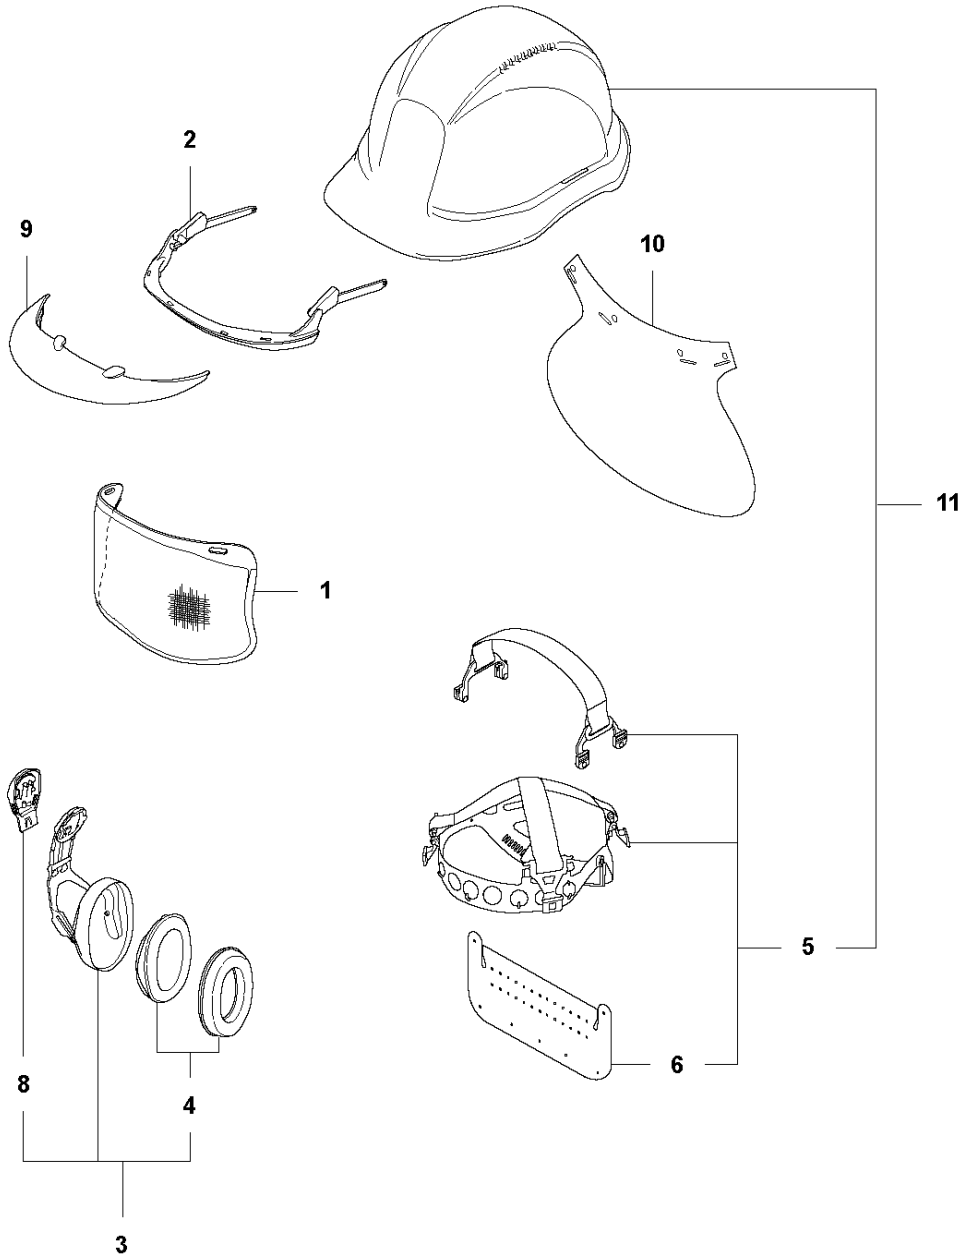

SPARE PARTS LIST

ACCESSORIES AND TOOLS

PRO FOREST HELMET, WITH
RATCHET, 576235401, 2016-10

**PRO FOREST HELMET, WITH RATCHET
ANSI Z89.1 FLUORESCENT ORANGE**

ASSEMBLY

PRO FOREST HELMET, WITH RATCHET, 576235401, 2016-10

Ref	Part No	Description	Remark	QTY	KIT
1	505 66 53-21	VISOR		1	
2	505 66 53-28	VISOR HOLDER		1	
3	505 66 53-25	HEARING PROTECTORS		1	
4	505 66 53-26	HYGIENE KIT		1	3
5	577 05 59-01	HARNESS ASSY		1	11
6	575 55 73-01	SWEAT BAND		1	5, 11
8	505 67 53-40	HOLDER		1	3
9	578 17 98-01	SUN PEAK		1	
10	505 66 53-06	NECK GUARD		1	
11	589 74 88-02	HELMET	ANSI Z89.1 FLUORESCENT ORANGE	1	