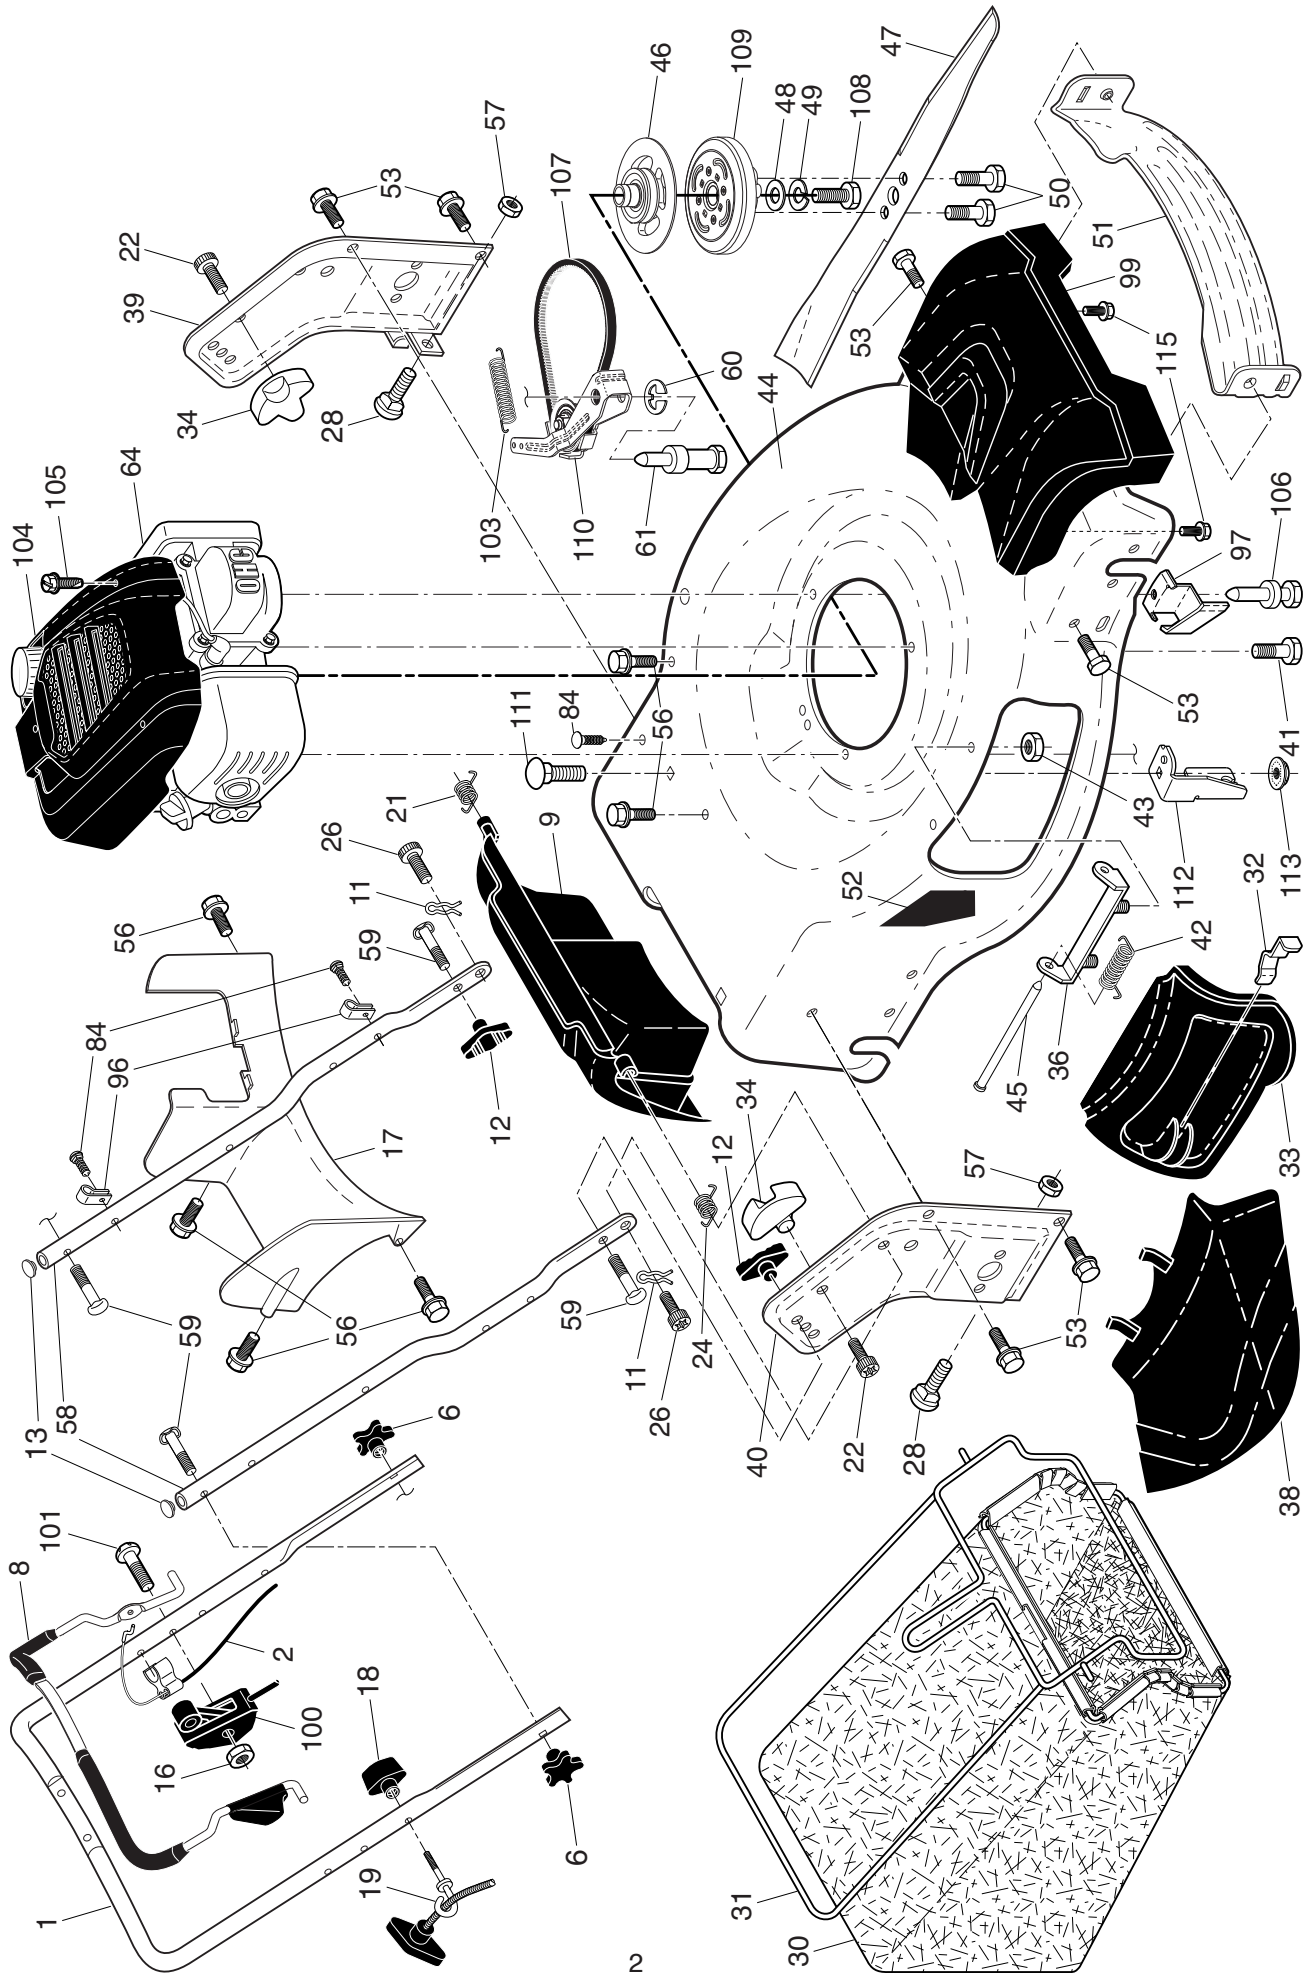

HUSQVARNA ROTARY LAWN MOWER -- MODEL NUMBER LC 356VB (MFG. ID. NUMBER 96141028803)

HUSQVARNA ROTARY LAWN MOWER - - MODEL NUMBER LC 356VB (MFG. ID. NUMBER 96141028803)

KEY NO.	PART NO.	DESCRIPTION	KEY NO.	PART NO.	DESCRIPTION
1	585 85 48-06	Upper Handle	50	532 18 04-60	Bolt, Hex Head, Grade 8
2	579 48 42-02	Cable, Blade Brake / Clutch Control	51	532 43 05-99	Front Baffle
6	532 18 23-98	Handle Knob, Star	52	532 18 21-66	Decal, Danger
8	587 56 41-09	Control Bar Assembly (Includes Blade Control Lever, Roll Pin and Spring)	53	817 00 05-10	Screw
9	532 43 13-91	Rear Door Assembly	56	817 41 13-12	Screw, Hex Washer Head #13 x 3/4
11	532 42 55-75	Hairpin, Door/Handle Pivot	57	532 15 53-77	Nut, Hex
12	532 19 19-38	Handle Knob, Standard	58	585 90 82-03	Bar, Lower Handle
13	532 43 75-16	Pug, Handle Bar	59	532 19 15-74	Handle Bolt
16	532 13 20-04	Nut, Hex	60	579 48 28-01	E-Ring
17	581 78 21-01	Rear Baffle	61	581 42 45-01	Bolt, Pivot, Tension Arm
18	581 91 26-01	T-Knob	64	- - -	Engine, Honda, Model Number GCV160-AOSBHE (order parts from Honda Engines)
19	581 90 21-01	Rope Guide			
21	532 41 99-49	Spring, Rear Door, LH, Black	84	532 42 81-24	Fastener, Push
22	532 14 18-41	Screw, Panhead, Torx #20	96	532 19 79-91	Clip, Cable
24	532 41 99-48	Spring, Rear Door, RH, Grey	97	581 11 53-02	Belt Keeper
26	532 41 99-45	Screw, Rear Door/Handle Pivot	99	585 66 87-02	Cover, Drive
28	586 21 25-01	Bolt, Carriage 5/16-18 x 5/8	100	532 43 94-68	Control, Throttle/Engine
30	580 94 34-05	Grassbag	101	532 18 33-65	Screw
31	585 05 47-02	Frame, Grass Catcher	103	581 53 07-01	Spring, Brake Reset
32	532 44 11-92	Latch, Mulcher Door	104	580 29 00-01	Shroud, Engine
33	532 41 99-27	Mulcher Door	105	580 76 87-01	Mounting Screw, Engine Shroud
34	532 43 81-34	Bracket, Grassbag	106	579 14 69-01	Bolt, Brake Reset Spring
36	532 17 57-35	Hinge Bracket Assembly	107	579 27 32-01	Belt, Blade Brake/Clutch
38	532 42 61-29	Discharge Deflector	108	532 85 10-84	Bolt, Blade Brake/Clutch
39	585 90 07-03	Handle Bracket, LH	109	581 30 81-01	Free Hub/Blade Adapter
40	585 90 08-03	Handle Bracket, RH	110	581 35 45-01	Tension Arm Assembly, Blade Brake/Clutch
41	532 15 04-06	Screw, Dogpoint 3/8-16 x 1-1/8	111	872 14 04-05	Bolt, Carriage 1/4-20
42	532 19 30-00	Spring, Torsion	112	579 47 18-02	Bracket, Mounting, Blade Brake/Clutch Cable
43	532 43 81-30	Nut, Hex, Nylock	113	532 43 81-30	Nut, Hex, Flanged 1/4-20
44	581 70 83-28	Kit, Lawn Mower Housing	115	584 29 94-01	Screw
45	532 17 56-50	Rod, Hinge	- -	532 42 38-49	Bag of Parts (Includes Key Numbers 12 and 59)
46	581 27 74-01	Blade Brake/Clutch Assembly	- -	115 62 69-20	Operator's Manual, European
47	581 04 52-01	Blade, 22"	- -	115 62 69-10	Operator's Manual, Scandinavian
48	579 27 38-01	Washer, Flat	- -	115 62 69-50	Operator's Manual, East Bloc
49	532 85 02-63	Washer, Lock	- -	115 62 69-40	Operator's Manual, Baltic
			- -	501 07 54-01	Operator's Manual, Turkish / Ukrainian

NOTE: All component dimensions given in U.S. inches. 1 inch = 25.4 mm. **IMPORTANT:** Use only Original Equipment Manufacturer (O.E.M.) replacement parts. Failure to do so could be hazardous, damage your lawn mower and void your warranty.