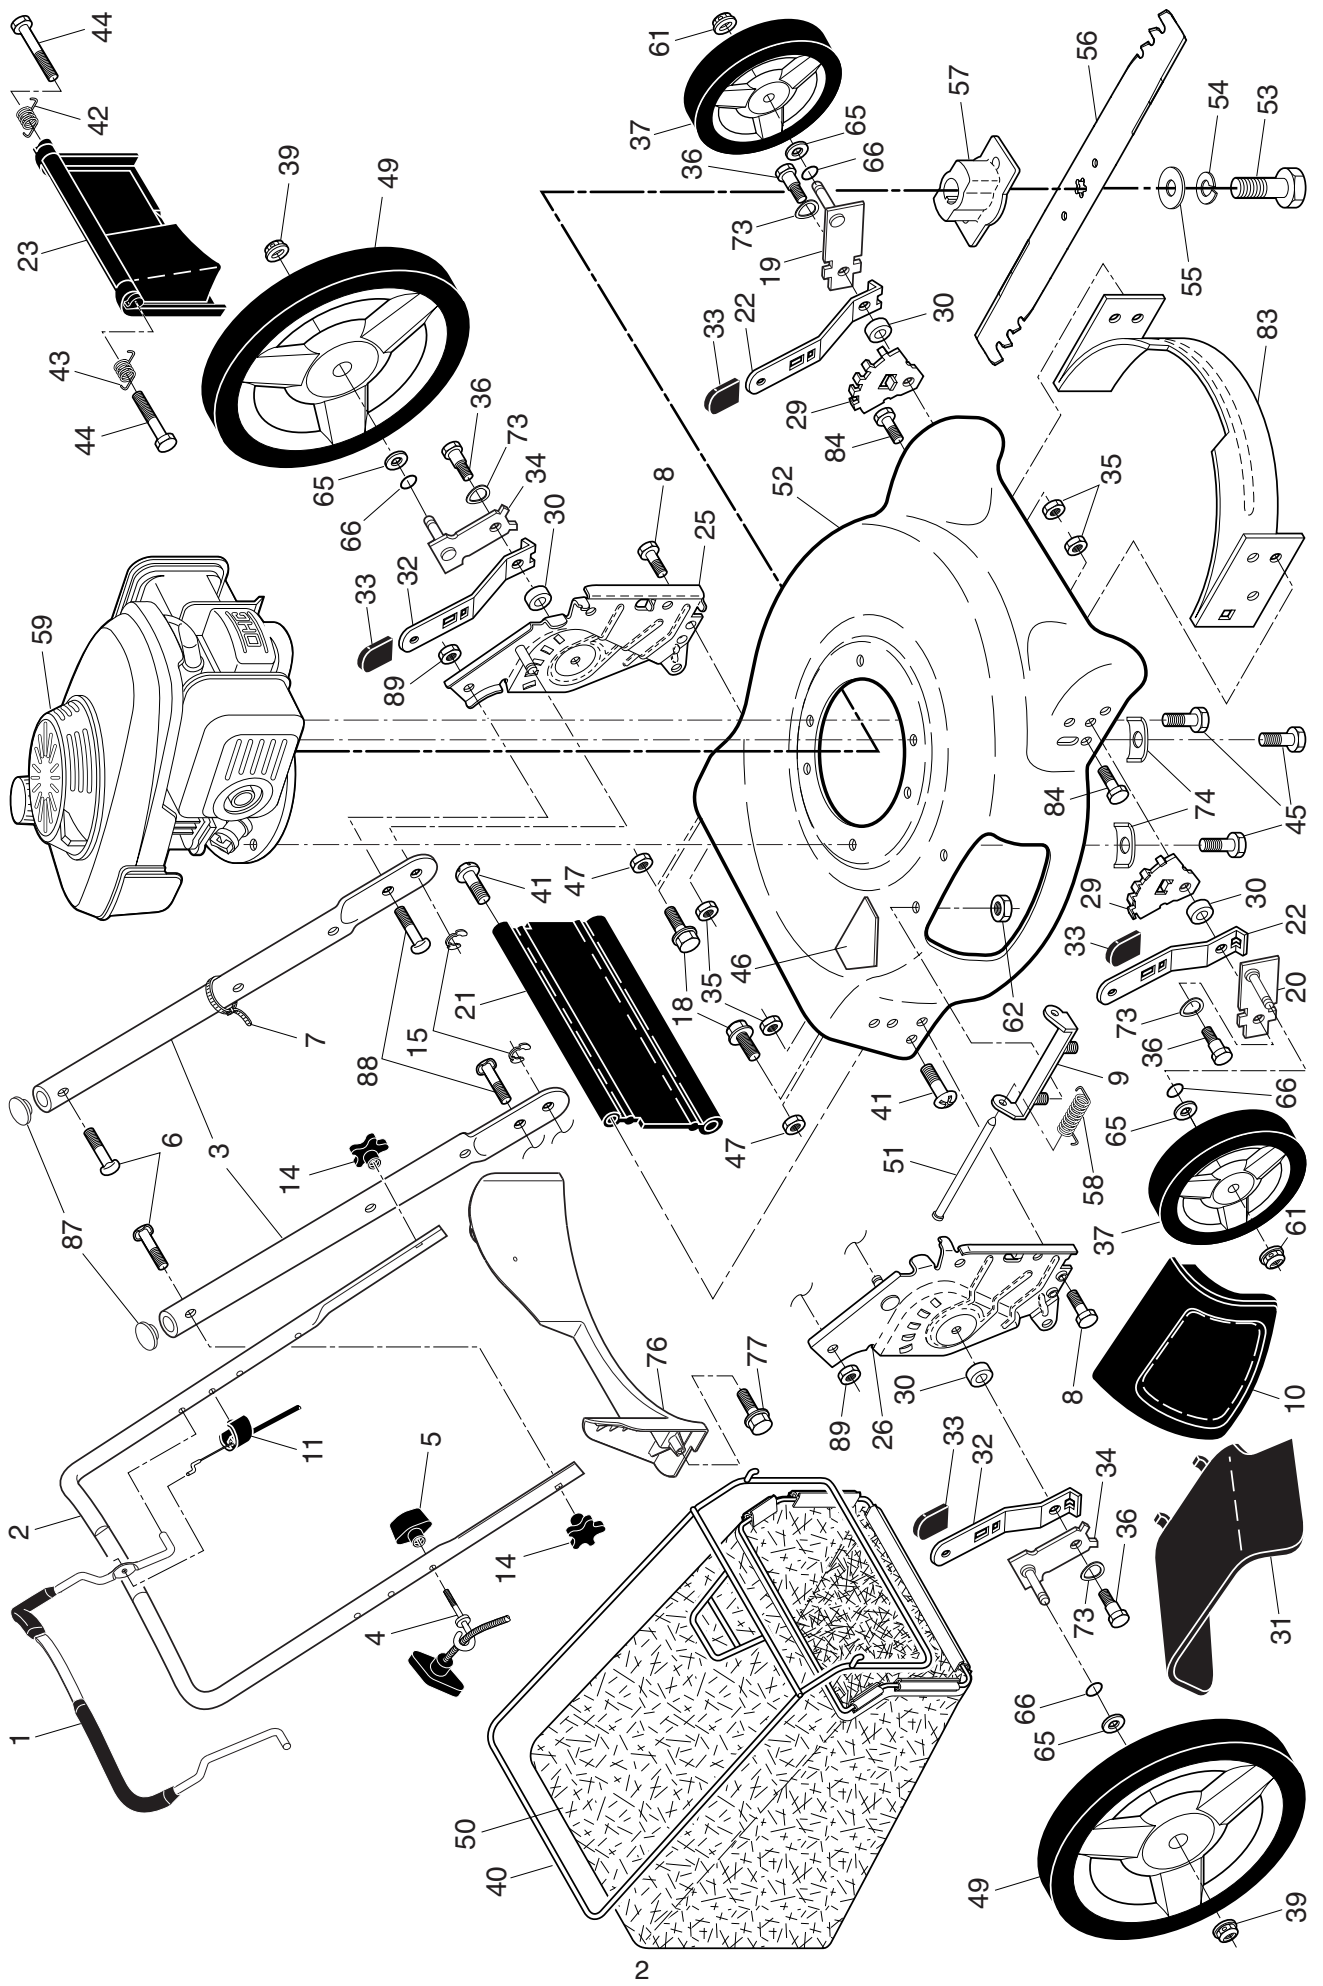

HUSQVARNA ROTARY LAWN MOWER -- MODEL NUMBER 7021P (MFG. ID. NUMBER 96133000500)

HUSQVARNA ROTARY LAWN MOWER -- MODEL NUMBER 7021P (MFG. ID. NUMBER 96133000500)

KEY NO.	PART NO.	DESCRIPTION	KEY NO.	PART NO.	DESCRIPTION
1	587 68 93-02	Control Bar, Molded	44	532 18 41-93	Bolt, Rear Door
2	585 85 48-03	Upper Handle	45	532 15 04-06	Screw, Hex Head, Threaded, Rolled 3/8-16 x 1
3	580 63 86-03	Bar, Lower Handle	46	532 40 47-63	Danger Decal
4	581 90 21-01	Rope Guide	47	532 75 11-53	Nut, Hex
5	581 91 26-01	T-Knob	49	588 26 86-02	Wheel & Tire Assembly, Rear 11 x 1-3/4
6	532 19 15-74	Handle Bolt	50	581 00 21-12	Grassbag
7	532 06 64-26	Wire Tie	51	532 14 72-86	Hinge Rod
8	874 78 05-12	Bolt, Hex Head 5/16-18 x 3/4	52	532 44 19-50	Kit, Housing (Includes Key Number 46)
9	532 15 41-32	Hinge Bracket	53	532 85 10-84	Bolt, Hex Head, Grade 8, 3/8-24 x 1-3/8
10	581 82 58-01	Mulcher Door	54	532 85 02-63	Washer, Lock, Helical Spring
11	532 40 80-47	Engine Zone Control Cable	55	532 85 10-74	Washer, Flat, Hardened
14	532 18 23-98	Handle Knob	56	580 25 81-01	21" Blade
15	812 00 00-32	Ring, Klip	57	532 41 83-73	Blade Adapter
18	817 60 04-06	Screw	58	532 15 21-24	Hinge Spring
19	532 40 66-89	Axle Arm Assembly, Front, LH	59	- - -	Engine, Honda, Model Number GCV160-LAOS3B (For engine service and replacement parts, call Honda Engines at 1-800-426-7701)
20	532 40 66-90	Axle Arm Assembly, Front, RH	61	532 40 91-48	Flanged Locknut
21	532 41 68-60	Rear Skirt	62	873 80 04-00	Nut, Hex
22	532 40 64-28	Selector Spring, Front	65	532 08 83-48	Washer, Flat
23	581 42 56-01	Rear Door Assembly	66	532 19 74-80	O-Ring
25	588 91 24-06	Handle Bracket, LH	73	532 40 16-30	Washer, Curved, Cylindrical
26	588 91 24-03	Handle Bracket, RH	74	532 12 50-78	Washer, Special, Engine
29	532 41 05-94	Wheel Adjusting Bracket, Front	76	532 41 05-89	Baffle, Rear
30	532 40 16-29	Spacer	77	817 41 13-12	Screw, Rear Baffle
31	532 18 55-95	Discharge Deflector	83	532 42 85-01	Baffle, Front
32	532 44 15-59	Selector Spring, Rear	84	817 00 05-10	Screw, Hex Head 5/8-16
33	532 70 10-37	Selector Knob	87	532 43 75-16	Plug, Handle Bar
34	588 91 26-02	Axle Arm Assembly, Rear	88	586 21 25-01	Bolt, Carriage
35	532 42 65-89	Locknut, Hex 5/16-18	89	873 97 05-00	Nut, Hex
36	532 40 16-38	Shoulder Bolt 5/16-18	- -	581 27 63-01	Bag of Parts (Includes Key Numbers 88 and 89)
37	532 41 08-31	Wheel & Tire Assembly, Front 8 x 1-3/4	- -	532 40 47-64	Warning Decal (not shown)
39	532 40 91-49	Nut, Hex	- -	115 85 92-96	Operator's Manual, English / Spanish
40	532 41 19-49	Frame, Grassbag	- -	115 85 92-31	Operator's Manual, French
41	532 19 41-86	Screw, Hinge			
42	532 40 54-21	Spring, LH			
43	532 40 54-23	Spring, RH			

NOTE: All component dimensions given in U.S. inches. 1 inch = 25.4 mm

IMPORTANT: Use only Original Equipment Manufacturer (O.E.M.) replacement parts. Failure to do so could be hazardous, damage your lawn mower and void your warranty.