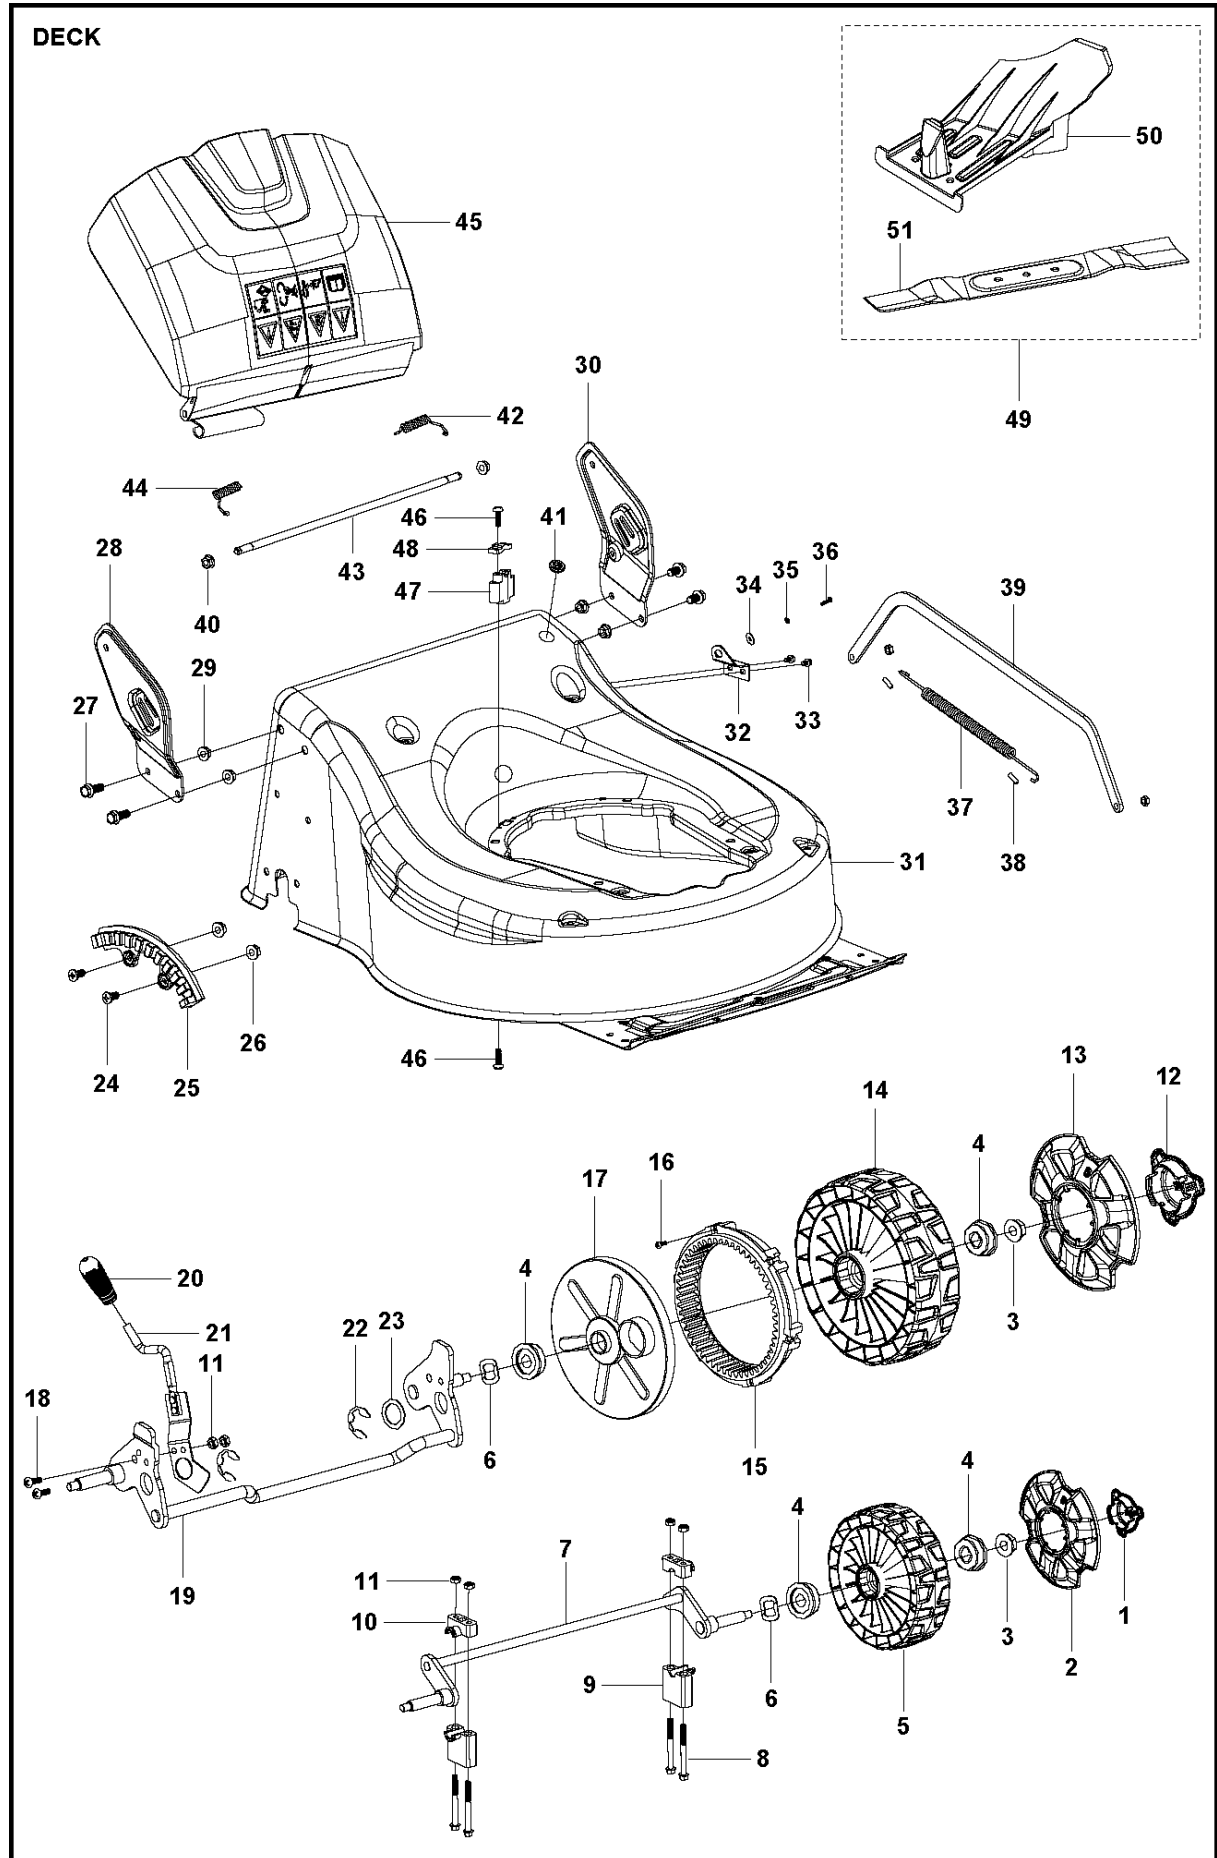

MOWER DECK / CUTTING DECK

LC141VLi, 967099201, 2016-09

Ref	Part No	Description	Remark	QTY	KIT
1	587 58 50-01	WHEEL COVER		2	
2	501 49 15-01	COVER		2	
3	587 91 35-01	LOCKING BOLT		4	
4	587 91 29-01	BEARING		8	
5	501 49 16-01	WHEEL ASSY		2	
6	587 91 46-01	WASHER		4	
7	579 68 48-01	FRONT AXLE ASSY		1	
8	579 68 46-01	BOLT		4	
9	579 68 47-01	SUPPORT		2	
10	579 68 49-01	SUPPORT		2	
11	587 91 31-01	LOCKING BOLT		8	
12	587 58 51-01	WHEEL COVER		2	
13	587 58 53-01	WHEEL COVER		2	
14	587 58 55-01	WHEEL		2	
15	587 91 01-01	GEAR WHEEL		2	
16	587 91 21-01	SCREW		12	
17	587 58 62-01	COVER		2	
18	587 91 27-01	WASHER		2	
19	589 75 78-01	SHAFT ASSY		1	
20	587 58 57-01	KNOB		1	
21	502 50 27-01	HANDLE ASSY		1	
22	587 91 48-01	WASHER		2	
23	587 91 08-01	WASHER		1	
24	579 68 51-01	BOLT		2	
25	587 90 99-01	SEGMENT		1	
26	579 68 52-01	NUT		2	
27	587 91 39-01	BOLT		4	
28	501 05 44-01	BRACKET		1	
29	579 68 79-01	NUT		4	
30	579 68 81-01	BRACKET		1	
31	589 75 81-01	CHASSIS		1	
32	589 75 82-01	GUIDE PLATE		1	
33	589 75 83-01	BOLT		2	
34	589 75 84-01	WASHER		1	
35	589 75 90-01	SPRING WASHER		1	
36	589 75 91-01	SCREW		1	
37	587 91 49-01	SPRING		1	
38	587 91 58-01	TUBING		2	
39	579 68 53-01	CONNECTING ROD		1	
40	587 91 34-01	LOCK NUT		2	
41	587 91 00-01	COVER		1	
42	587 91 50-01	BRACKET		1	
43	502 23 10-01	ROD		1	
44	587 91 51-01	SPRING		1	
45	589 76 04-01	FLAP		1	
46	579 68 55-01	SCREW		4	
47	589 76 05-01	HOLDER		1	
48	579 68 57-01	PLATE		1	
49	582 87 28-01	MULCH KIT		1	
50	582 89 51-01	PLUG		1	49
51	579 85 69-01	BLADE		1	49