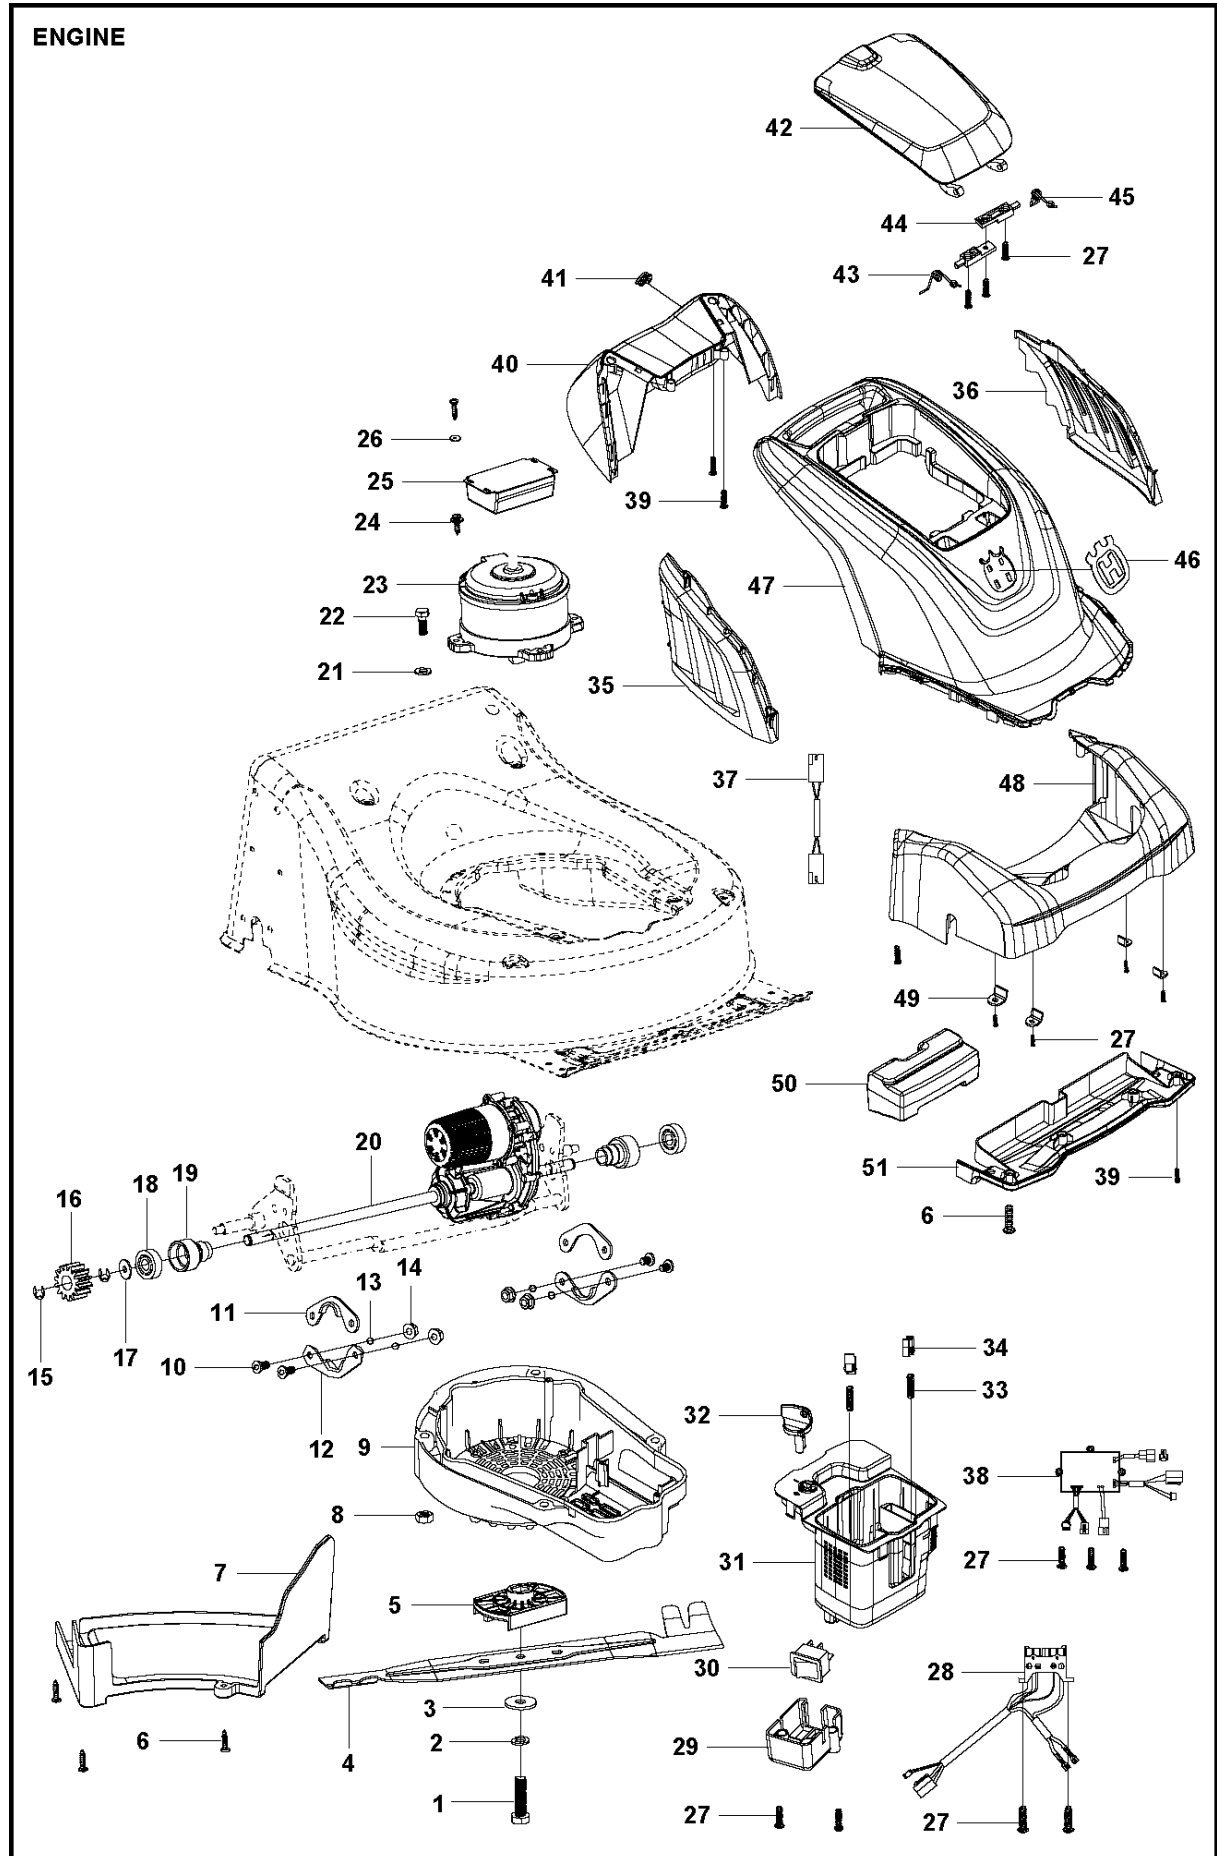

SPARE PARTS LIST

LAWN MOWERS: CONSUMER
WALK-BEHINDS

LC141VLi, 967099201, 2016-09

Ref	Part No	Description	Remark	QTY KIT
1	587 58 63-01	GRASSBAG		1
2	587 91 18-01	BRACKET		1
3	587 58 60-01	COVER		1
4	587 91 23-01	SCREW		1
5	587 58 61-01	HANDLE		1
6	579 68 67-01	SCREW		2

ENGINE

LC141VLi, 967099201, 2016-09

Ref	Part No	Description	Remark	QTY KIT
1	579 68 41-01	BOLT		1
2	579 68 42-01	SPRING WASHER		1
3	579 68 43-01	WASHER		1
4	501 17 16-01	MOWER BLADE		1
5	579 68 45-01	BLADE SUPPORT		1
6	579 68 75-01	SCREW		15
7	582 89 49-01	COVER		1
8	579 68 58-01	NUT		4
9	579 68 59-01	HOLDER		1
10	587 91 26-01	SCREW		4
11	587 99 24-01	FIXING PLATE		2
12	587 91 09-01	FIXING PLATE		2
13	587 99 25-01	O-RING		4
14	587 91 34-01	LOCK NUT		4
15	587 91 47-01	WASHER		4
16	589 75 79-01	GEAR		2
17	587 91 45-01	WASHER		2
18	587 91 30-01	BEARING		2
19	587 91 55-01	BEARING HOUSING		2
20	589 75 80-01	GEARBOX ASSY		1
21	579 68 60-01	WASHER		4
22	579 68 61-01	BOLT		4
23	579 68 62-01	MOTOR		1
24	579 68 63-01	SCREW		4
25	579 68 64-01	ELECTRONIC BOX		1
26	579 68 65-01	WASHER		3
27	579 68 55-01	SCREW		17
28	579 68 66-01	WIRE		1
29	579 68 68-01	PLATE		1
30	579 68 69-01	KEY SWITCH		1
31	501 48 96-02	BOX		1
32	501 49 01-01	KEY		1
33	579 68 70-01	SPRING		2
34	501 49 02-01	CAP		2
35	501 48 87-01	COVER		1
36	501 48 85-01	COVER		1
37	589 75 92-01	LINE		1
38	589 75 93-01	CONTROL		1
39	579 68 67-01	SCREW		8
40	501 48 88-01	COVER		1
41	579 68 71-01	WIRE		1
42	501 48 83-01	COVER		1
43	579 68 77-01	TORSION SPRING		1
44	501 48 98-01	HINGE		2
45	579 68 78-01	TORSION SPRING		1
46	501 48 91-01	DECAL		1
47	501 48 84-01	COVER		1
48	501 48 89-01	COVER		1
49	579 68 76-01	WASHER		4
50	579 84 39-01	WEIGHT		1
51	501 48 95-01	COVER		1