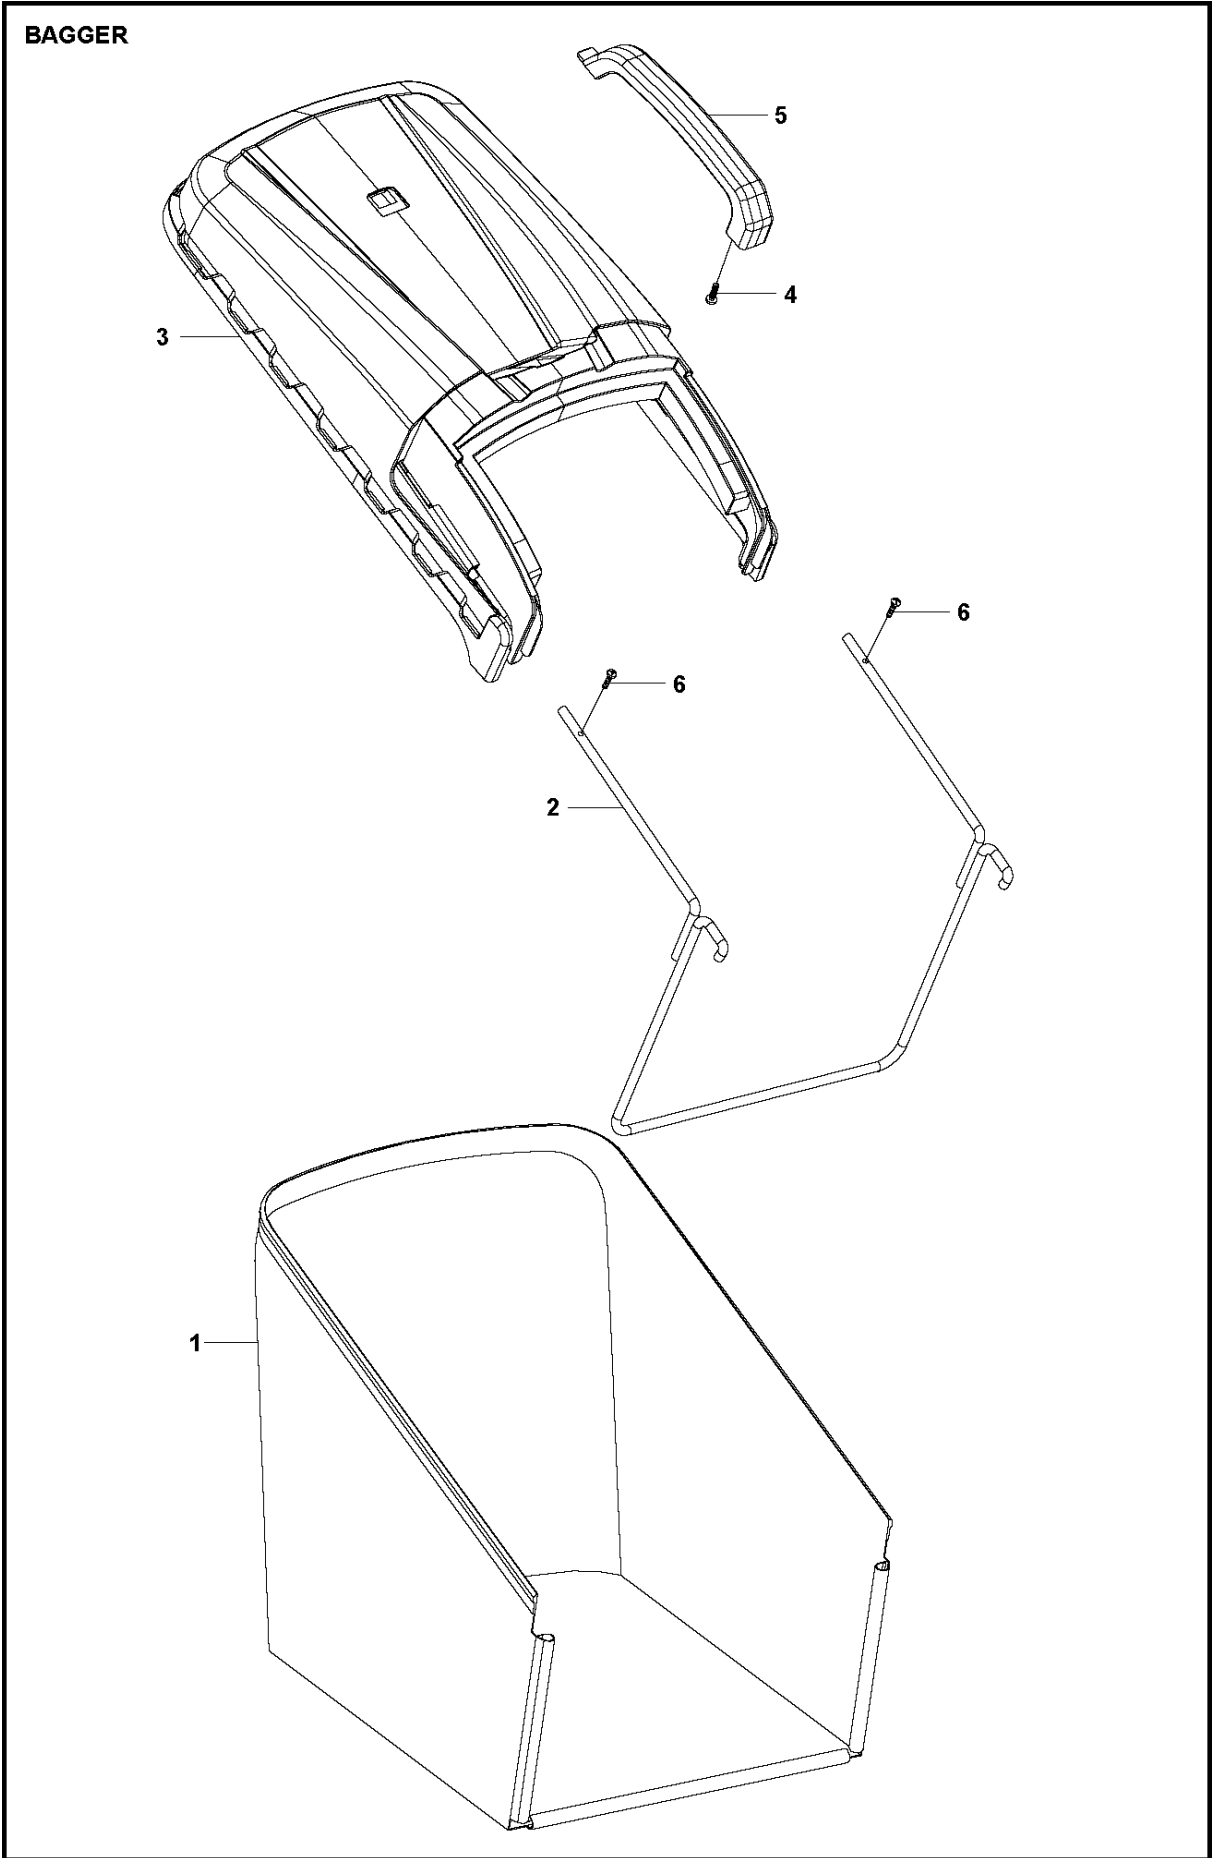

SPARE PARTS LIST

LAWN MOWERS: CONSUMER
WALK-BEHINDS

LC141VLi, 967099201, 2016-09

Ref	Part No	Description	Remark	QTY KIT
1	587 58 63-01	GRASSBAG		1
2	587 91 18-01	BRACKET		1
3	587 58 60-01	COVER		1
4	587 91 23-01	SCREW		1
5	587 58 61-01	HANDLE		1
6	579 68 67-01	SCREW		2

ENGINE

LC141VLi, 967099201, 2016-09

Ref	Part No	Description	Remark	QTY KIT
1	579 68 41-01	BOLT		1
2	579 68 42-01	SPRING WASHER		1
3	579 68 43-01	WASHER		1
4	501 17 16-01	MOWER BLADE		1
5	579 68 45-01	BLADE SUPPORT		1
6	579 68 75-01	SCREW		15
7	582 89 49-01	COVER		1
8	579 68 58-01	NUT		4
9	579 68 59-01	HOLDER		1
10	587 91 26-01	SCREW		4
11	587 99 24-01	FIXING PLATE		2
12	587 91 09-01	FIXING PLATE		2
13	587 99 25-01	O-RING		4
14	587 91 34-01	LOCK NUT		4
15	587 91 47-01	WASHER		4
16	589 75 79-01	GEAR		2
17	587 91 45-01	WASHER		2
18	587 91 30-01	BEARING		2
19	587 91 55-01	BEARING HOUSING		2
20	589 75 80-01	GEARBOX ASSY		1
21	579 68 60-01	WASHER		4
22	579 68 61-01	BOLT		4
23	579 68 62-01	MOTOR		1
24	579 68 63-01	SCREW		4
25	579 68 64-01	ELECTRONIC BOX		1
26	579 68 65-01	WASHER		3
27	579 68 55-01	SCREW		17
28	579 68 66-01	WIRE		1
29	579 68 68-01	PLATE		1
30	579 68 69-01	KEY SWITCH		1
31	501 48 96-02	BOX		1
32	501 49 01-01	KEY		1
33	579 68 70-01	SPRING		2
34	501 49 02-01	CAP		2
35	501 48 87-01	COVER		1
36	501 48 85-01	COVER		1
37	589 75 92-01	LINE		1
38	589 75 93-01	CONTROL		1
39	579 68 67-01	SCREW		8
40	501 48 88-01	COVER		1
41	579 68 71-01	WIRE		1
42	501 48 83-01	COVER		1
43	579 68 77-01	TORSION SPRING		1
44	501 48 98-01	HINGE		2
45	579 68 78-01	TORSION SPRING		1
46	501 48 91-01	DECAL		1
47	501 48 84-01	COVER		1
48	501 48 89-01	COVER		1
49	579 68 76-01	WASHER		4
50	579 84 39-01	WEIGHT		1
51	501 48 95-01	COVER		1