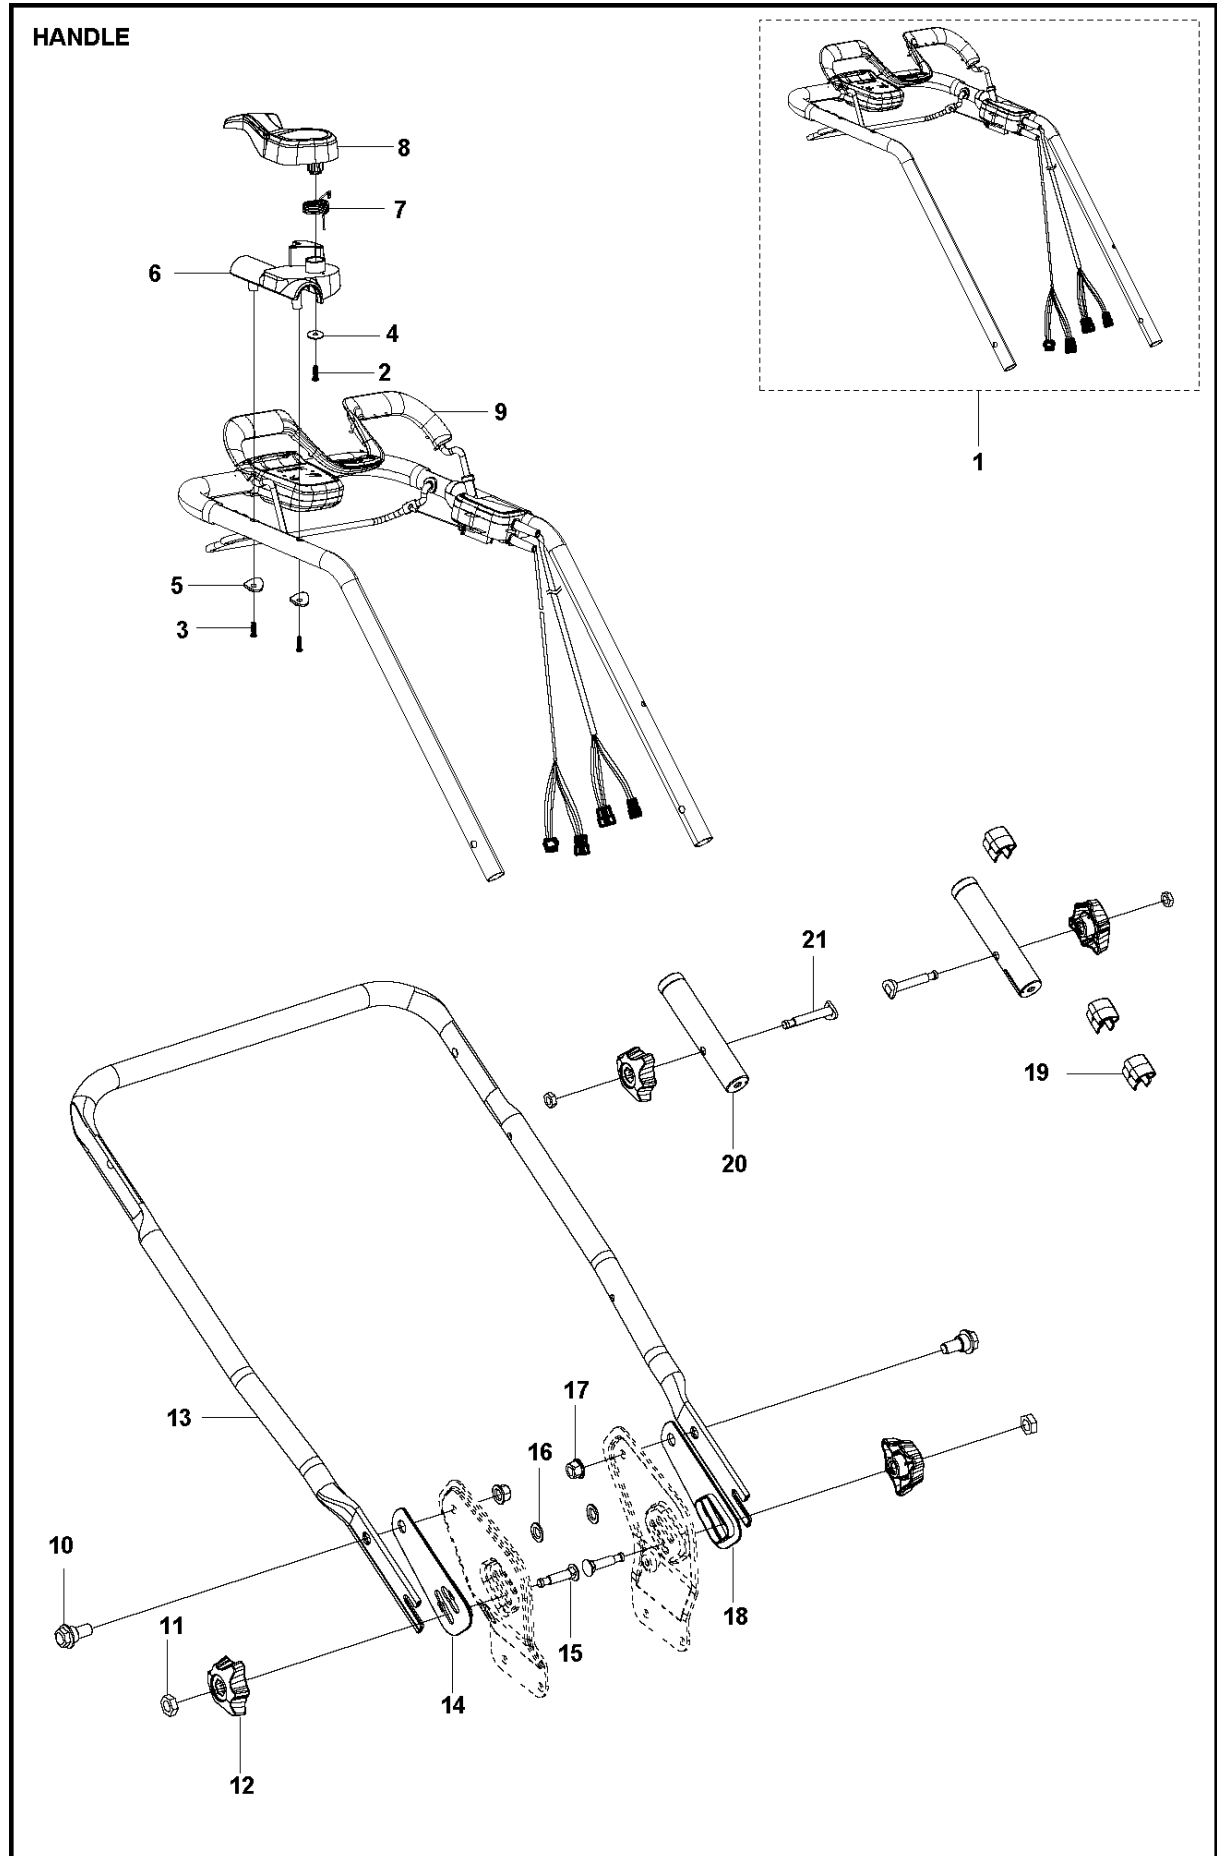

SPARE PARTS LIST

LAWN MOWERS: CONSUMER
WALK-BEHINDS

LC141VLi, 967099201, 2016-09

Ref	Part No	Description	Remark	QTY KIT
1	587 58 63-01	GRASSBAG		1
2	587 91 18-01	BRACKET		1
3	587 58 60-01	COVER		1
4	587 91 23-01	SCREW		1
5	587 58 61-01	HANDLE		1
6	579 68 67-01	SCREW		2

ENGINE

LC141VLi, 967099201, 2016-09

Ref	Part No	Description	Remark	QTY KIT
1	579 68 41-01	BOLT		1
2	579 68 42-01	SPRING WASHER		1
3	579 68 43-01	WASHER		1
4	501 17 16-01	MOWER BLADE		1
5	579 68 45-01	BLADE SUPPORT		1
6	579 68 75-01	SCREW		15
7	582 89 49-01	COVER		1
8	579 68 58-01	NUT		4
9	579 68 59-01	HOLDER		1
10	587 91 26-01	SCREW		4
11	587 99 24-01	FIXING PLATE		2
12	587 91 09-01	FIXING PLATE		2
13	587 99 25-01	O-RING		4
14	587 91 34-01	LOCK NUT		4
15	587 91 47-01	WASHER		4
16	589 75 79-01	GEAR		2
17	587 91 45-01	WASHER		2
18	587 91 30-01	BEARING		2
19	587 91 55-01	BEARING HOUSING		2
20	589 75 80-01	GEARBOX ASSY		1
21	579 68 60-01	WASHER		4
22	579 68 61-01	BOLT		4
23	579 68 62-01	MOTOR		1
24	579 68 63-01	SCREW		4
25	579 68 64-01	ELECTRONIC BOX		1
26	579 68 65-01	WASHER		3
27	579 68 55-01	SCREW		17
28	579 68 66-01	WIRE		1
29	579 68 68-01	PLATE		1
30	579 68 69-01	KEY SWITCH		1
31	501 48 96-02	BOX		1
32	501 49 01-01	KEY		1
33	579 68 70-01	SPRING		2
34	501 49 02-01	CAP		2
35	501 48 87-01	COVER		1
36	501 48 85-01	COVER		1
37	589 75 92-01	LINE		1
38	589 75 93-01	CONTROL		1
39	579 68 67-01	SCREW		8
40	501 48 88-01	COVER		1
41	579 68 71-01	WIRE		1
42	501 48 83-01	COVER		1
43	579 68 77-01	TORSION SPRING		1
44	501 48 98-01	HINGE		2
45	579 68 78-01	TORSION SPRING		1
46	501 48 91-01	DECAL		1
47	501 48 84-01	COVER		1
48	501 48 89-01	COVER		1
49	579 68 76-01	WASHER		4
50	579 84 39-01	WEIGHT		1
51	501 48 95-01	COVER		1