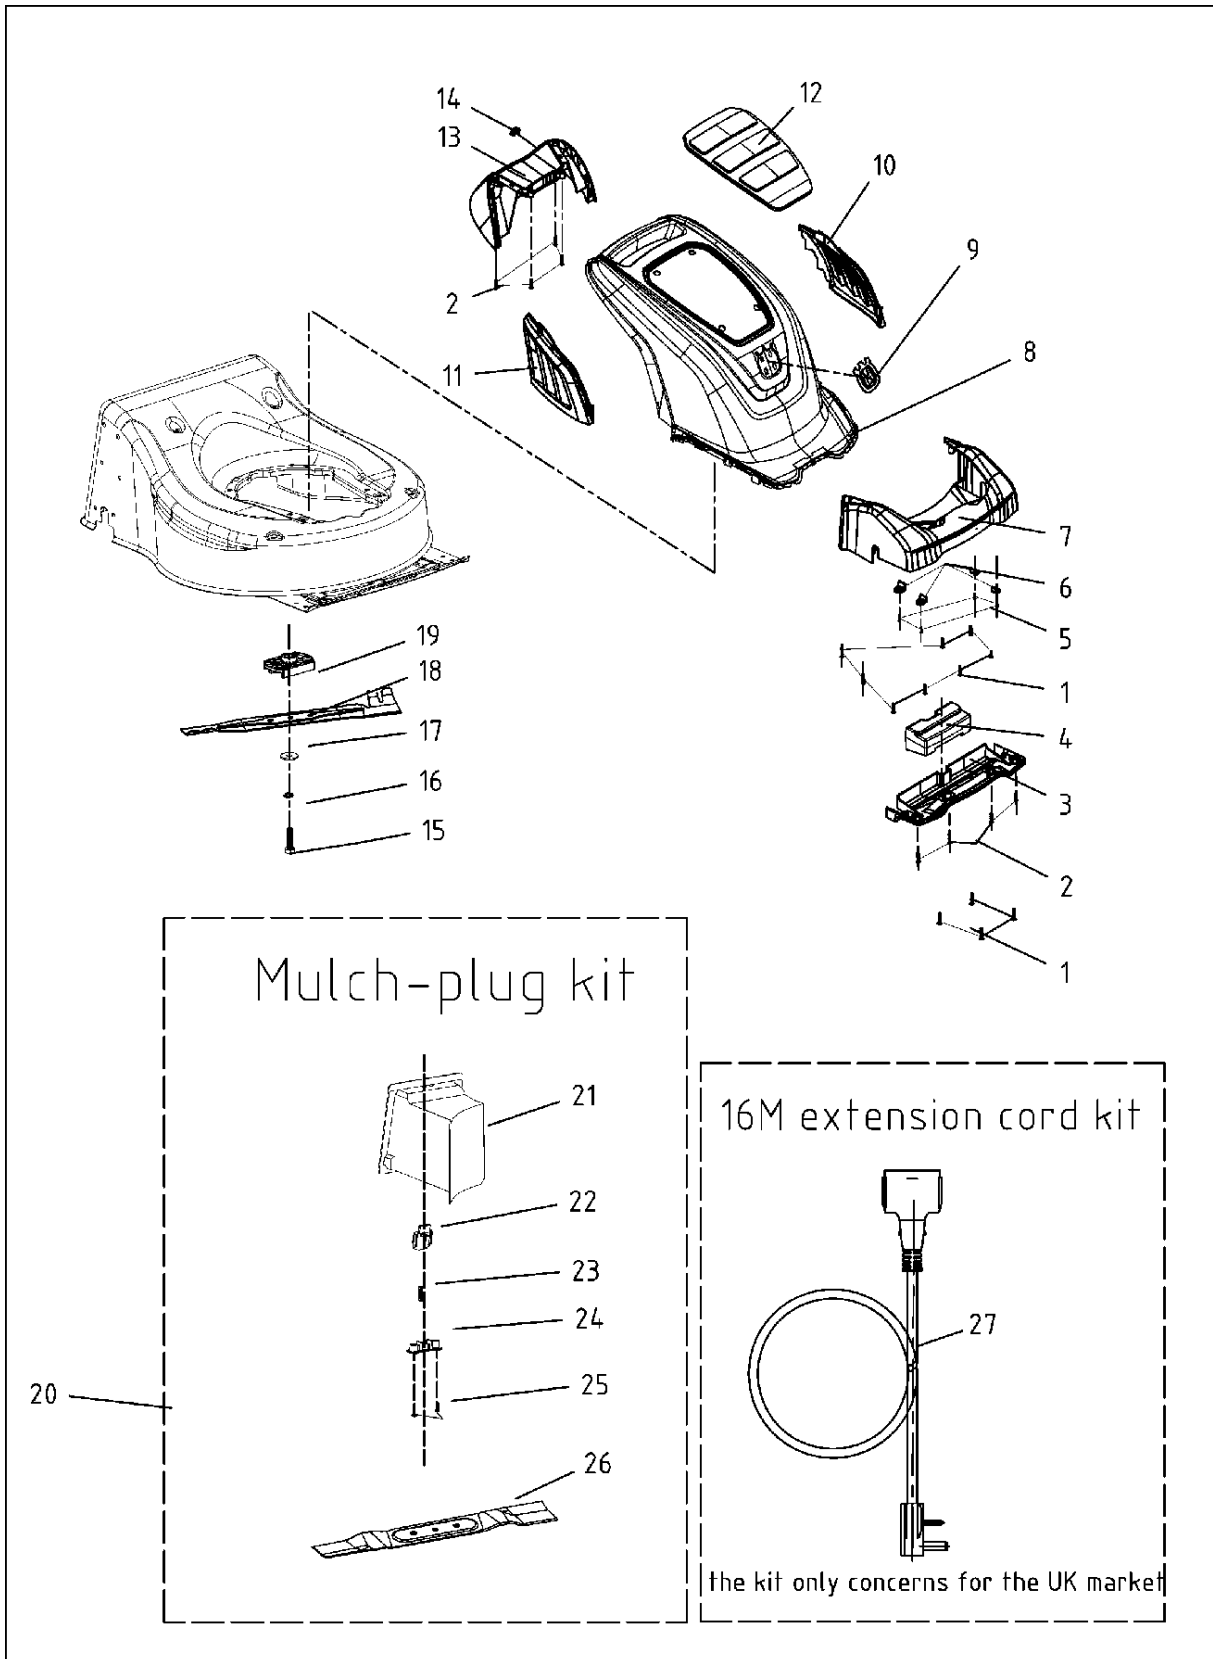

SPARE PARTS LIST

LAWN MOWERS: CONSUMER
WALK-BEHINDS

LC141C, 967099302, 2016-10

Ref	Part No	Description	Remark	QTY KIT
1	587 58 63-01	GRASSBAG		1
2	587 58 60-01	COVER		1
3	587 91 18-01	BRACKET		1
4	587 91 21-01	SCREW		2
5	587 58 61-01	HANDLE		1
6	587 91 23-01	SCREW		1

MOTOR

LC141C, 967099302, 2016-10

Ref	Part No	Description	Remark	QTY KIT
1	579 68 41-01	BOLT		4
2	579 68 42-01	SPRING WASHER		4
3	579 68 60-01	WASHER		4
4	589 79 42-01	SCREW		10
5	589 79 43-01	CANISTER		1
6	587 91 33-01	HEXAGON NUT		4
7	589 79 96-01	BELT		1
8	589 79 46-01	BEARING		2
9	589 79 47-01	BELT COVER		1
10	589 79 48-01	DRAW SPRING		2
11	589 79 49-01	SHAFT		1
12	589 79 50-01	WASHER		2
13	579 68 55-01	SCREW		6
14	589 79 78-01	FIXING PLATE		2
15	589 79 79-01	SPRING		2
16	589 79 80-01	WASHER		2
17	579 68 55-01	SCREW		4
18	589 79 82-01	LOCKWASHER		4
19	589 79 83-01	FIXING PLATE		1
20	589 79 84-01	BEARING		1
21	579 68 57-01	PLATE		1
22	589 79 85-01	CIRCLIP		1
23	579 68 55-01	SCREW		2
24	589 79 87-01	INDUCTOR		1
25	589 79 90-01	CONTROL		1
26	589 79 88-01	CAPACITOR		1
27	589 79 91-01	CONNECTING BOX		1
28	589 79 92-01	PULLEY		1
29	589 79 93-01	MOTOR		1
30	589 79 94-01	COVER		1
31	579 68 58-01	NUT		4