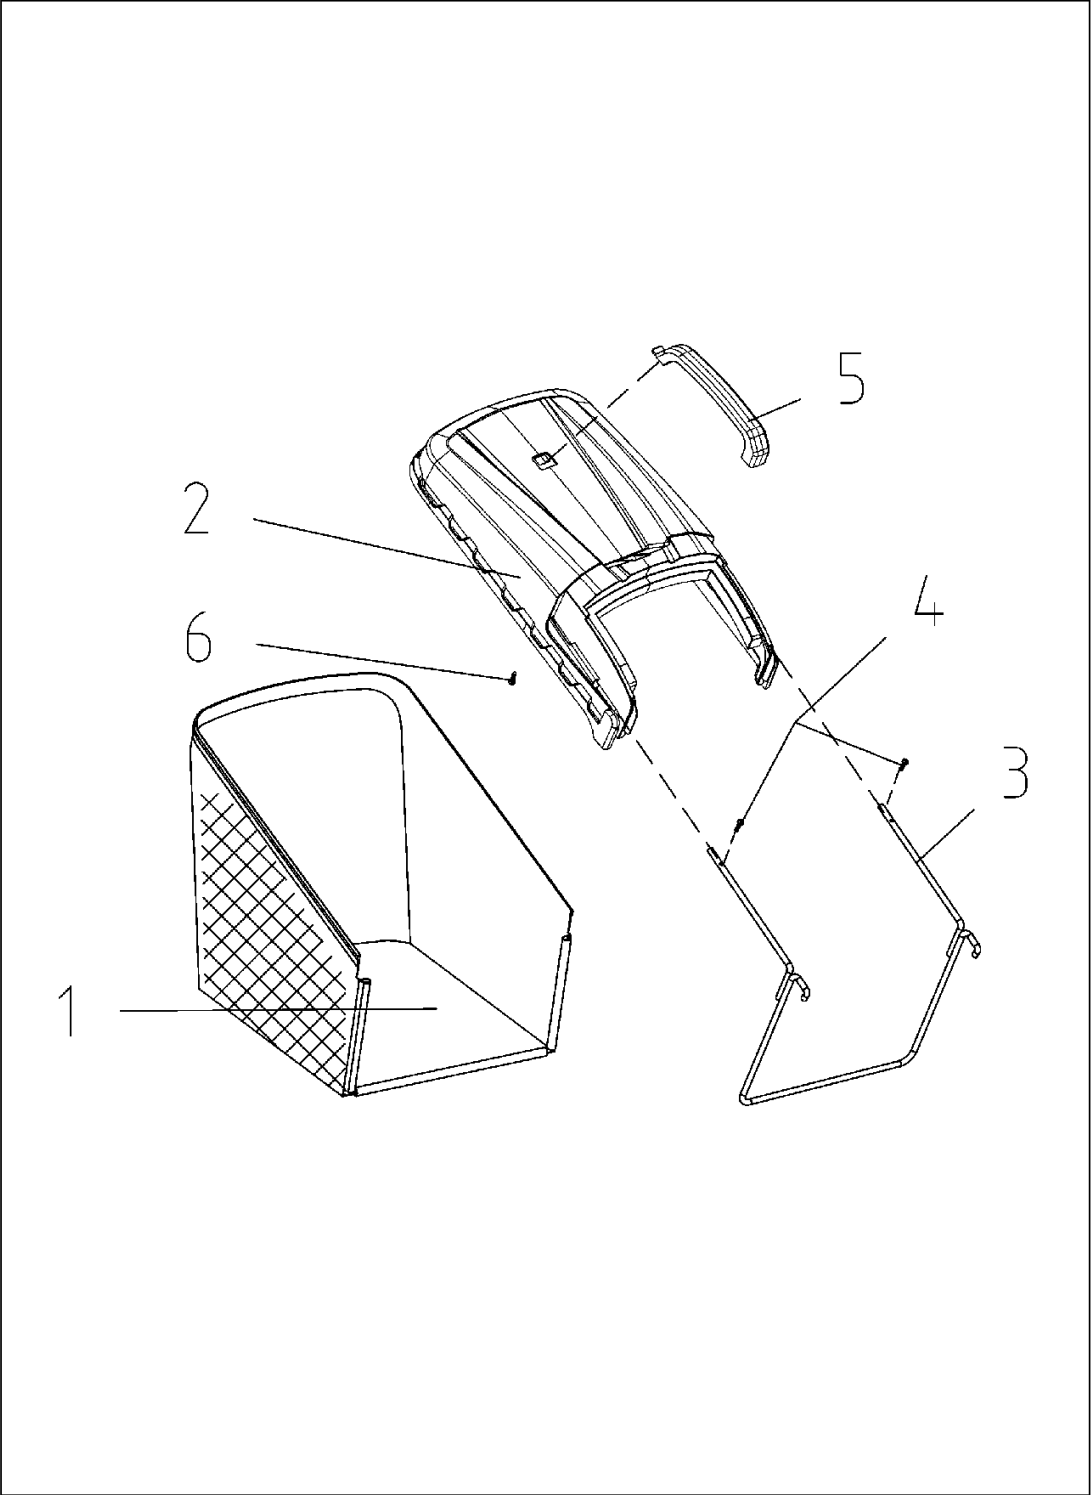

SPARE PARTS LIST

LAWN MOWERS: CONSUMER
WALK-BEHINDS

LC141C, 967099302, 2016-10

Ref	Part No	Description	Remark	QTY KIT
1	587 58 63-01	GRASSBAG		1
2	587 58 60-01	COVER		1
3	587 91 18-01	BRACKET		1
4	587 91 21-01	SCREW		2
5	587 58 61-01	HANDLE		1
6	587 91 23-01	SCREW		1

MOTOR

LC141C, 967099302, 2016-10

Ref	Part No	Description	Remark	QTY KIT
1	579 68 41-01	BOLT		4
2	579 68 42-01	SPRING WASHER		4
3	579 68 60-01	WASHER		4
4	589 79 42-01	SCREW		10
5	589 79 43-01	CANISTER		1
6	587 91 33-01	HEXAGON NUT		4
7	589 79 96-01	BELT		1
8	589 79 46-01	BEARING		2
9	589 79 47-01	BELT COVER		1
10	589 79 48-01	DRAW SPRING		2
11	589 79 49-01	SHAFT		1
12	589 79 50-01	WASHER		2
13	579 68 55-01	SCREW		6
14	589 79 78-01	FIXING PLATE		2
15	589 79 79-01	SPRING		2
16	589 79 80-01	WASHER		2
17	579 68 55-01	SCREW		4
18	589 79 82-01	LOCKWASHER		4
19	589 79 83-01	FIXING PLATE		1
20	589 79 84-01	BEARING		1
21	579 68 57-01	PLATE		1
22	589 79 85-01	CIRCLIP		1
23	579 68 55-01	SCREW		2
24	589 79 87-01	INDUCTOR		1
25	589 79 90-01	CONTROL		1
26	589 79 88-01	CAPACITOR		1
27	589 79 91-01	CONNECTING BOX		1
28	589 79 92-01	PULLEY		1
29	589 79 93-01	MOTOR		1
30	589 79 94-01	COVER		1
31	579 68 58-01	NUT		4