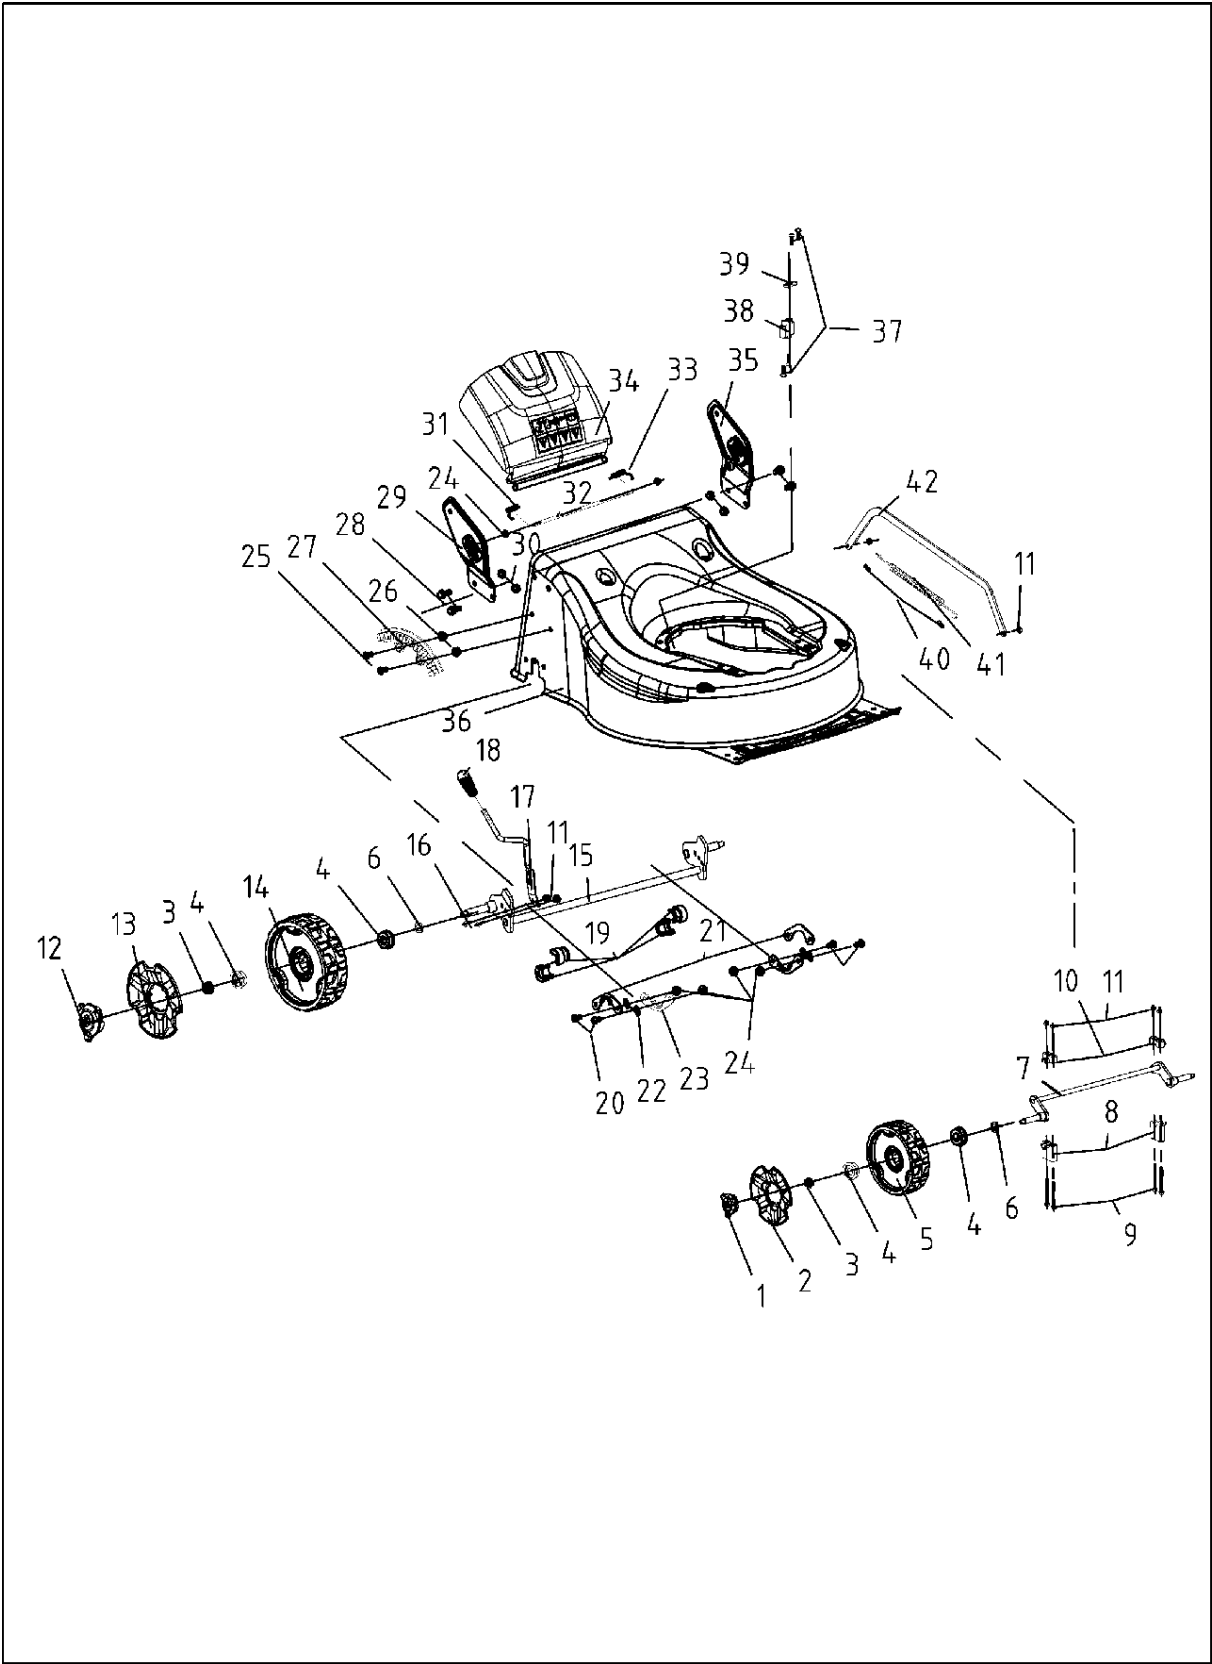

MOTOR

LC141C, 967099302, 2016-10

Ref	Part No	Description	Remark	QTY KIT
1	579 68 41-01	BOLT		4
2	579 68 42-01	SPRING WASHER		4
3	579 68 60-01	WASHER		4
4	589 79 42-01	SCREW		10
5	589 79 43-01	CANISTER		1
6	587 91 33-01	HEXAGON NUT		4
7	589 79 96-01	BELT		1
8	589 79 46-01	BEARING		2
9	589 79 47-01	BELT COVER		1
10	589 79 48-01	DRAW SPRING		2
11	589 79 49-01	SHAFT		1
12	589 79 50-01	WASHER		2
13	579 68 55-01	SCREW		6
14	589 79 78-01	FIXING PLATE		2
15	589 79 79-01	SPRING		2
16	589 79 80-01	WASHER		2
17	579 68 55-01	SCREW		4
18	589 79 82-01	LOCKWASHER		4
19	589 79 83-01	FIXING PLATE		1
20	589 79 84-01	BEARING		1
21	579 68 57-01	PLATE		1
22	589 79 85-01	CIRCLIP		1
23	579 68 55-01	SCREW		2
24	589 79 87-01	INDUCTOR		1
25	589 79 90-01	CONTROL		1
26	589 79 88-01	CAPACITOR		1
27	589 79 91-01	CONNECTING BOX		1
28	589 79 92-01	PULLEY		1
29	589 79 93-01	MOTOR		1
30	589 79 94-01	COVER		1
31	579 68 58-01	NUT		4

Mulch-plug kit

16M extension cord kit

the kit only concerns for the UK market

MOWER DECK / CUTTING DECK

LC141C, 967099302, 2016-10

Ref	Part No	Description	Remark	QTY	KIT
1	579 68 75-01	SCREW		12	
2	579 68 67-01	SCREW		8	
3	501 48 95-01	COVER		1	
4	579 84 39-01	WEIGHT		1	
5	579 68 55-01	SCREW		4	
6	579 68 76-01	WASHER		4	
7	501 48 89-01	COVER		1	
8	582 89 59-01	ENGINE COVER		1	
9	501 48 91-01	DECAL		1	
10	582 89 61-01	COVER		1	
11	582 89 61-02	COVER		1	
12	582 89 60-01	COVER		1	
13	501 48 88-01	COVER		1	
14	579 68 71-01	WIRE		1	
15	579 68 41-01	BOLT		1	
16	579 68 42-01	SPRING WASHER		1	
17	579 68 43-01	WASHER		1	
18	501 17 16-01	MOWER BLADE		1	
19	579 68 45-01	BLADE SUPPORT		1	
20	579 68 94-01	MULCHING KIT		1	
21	579 85 70-01	PLUG		1	20
22	579 68 93-01	BUTTON		1	20
23	579 68 92-01	SPRING		1	20
24	579 68 91-01	PLATE		1	20
25	579 68 67-01	SCREW		2	20
26	579 85 69-01	BLADE		1	20
27	590 26 23-01	CORD		1	