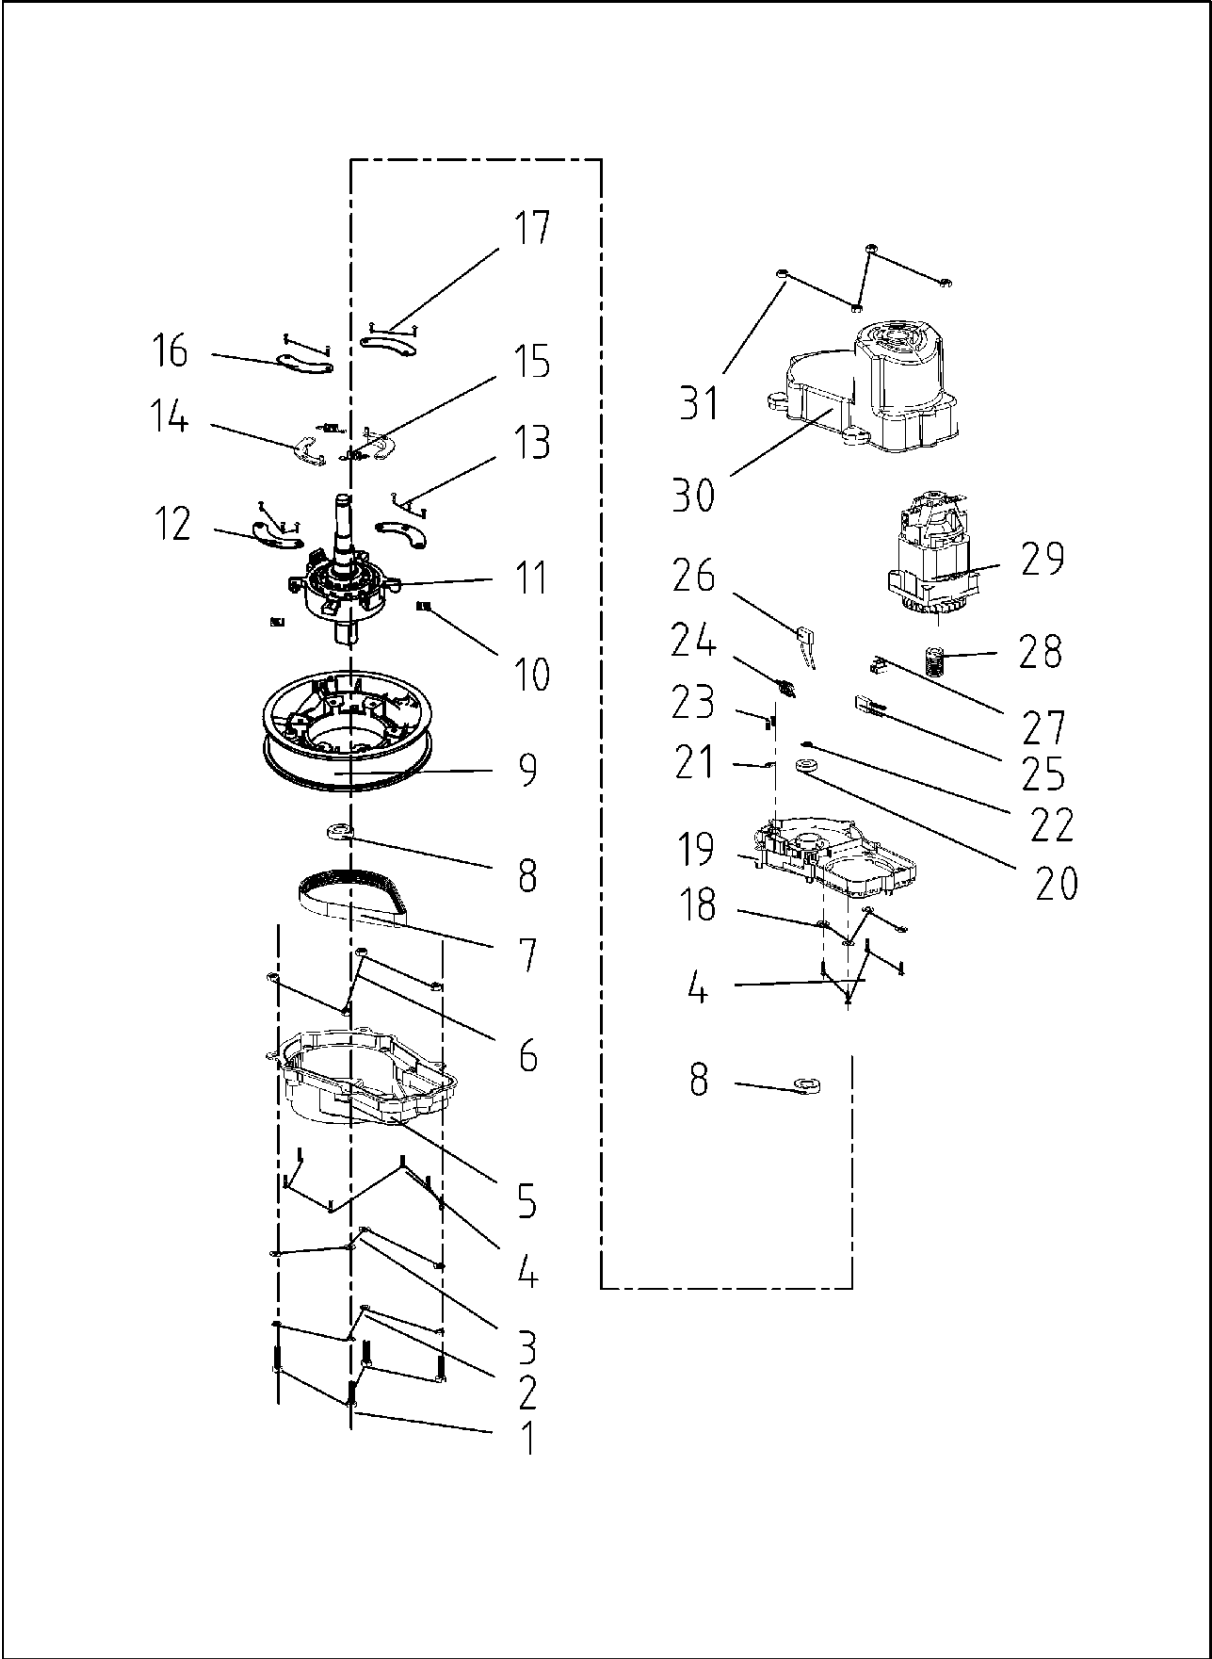

SPARE PARTS LIST

LAWN MOWERS: CONSUMER
WALK-BEHINDS

LC141C, 967099302, 2016-10

Ref	Part No	Description	Remark	QTY KIT
1	587 58 63-01	GRASSBAG		1
2	587 58 60-01	COVER		1
3	587 91 18-01	BRACKET		1
4	587 91 21-01	SCREW		2
5	587 58 61-01	HANDLE		1
6	587 91 23-01	SCREW		1

MOTOR

LC141C, 967099302, 2016-10

Ref	Part No	Description	Remark	QTY KIT
1	579 68 41-01	BOLT		4
2	579 68 42-01	SPRING WASHER		4
3	579 68 60-01	WASHER		4
4	589 79 42-01	SCREW		10
5	589 79 43-01	CANISTER		1
6	587 91 33-01	HEXAGON NUT		4
7	589 79 96-01	BELT		1
8	589 79 46-01	BEARING		2
9	589 79 47-01	BELT COVER		1
10	589 79 48-01	DRAW SPRING		2
11	589 79 49-01	SHAFT		1
12	589 79 50-01	WASHER		2
13	579 68 55-01	SCREW		6
14	589 79 78-01	FIXING PLATE		2
15	589 79 79-01	SPRING		2
16	589 79 80-01	WASHER		2
17	579 68 55-01	SCREW		4
18	589 79 82-01	LOCKWASHER		4
19	589 79 83-01	FIXING PLATE		1
20	589 79 84-01	BEARING		1
21	579 68 57-01	PLATE		1
22	589 79 85-01	CIRCLIP		1
23	579 68 55-01	SCREW		2
24	589 79 87-01	INDUCTOR		1
25	589 79 90-01	CONTROL		1
26	589 79 88-01	CAPACITOR		1
27	589 79 91-01	CONNECTING BOX		1
28	589 79 92-01	PULLEY		1
29	589 79 93-01	MOTOR		1
30	589 79 94-01	COVER		1
31	579 68 58-01	NUT		4