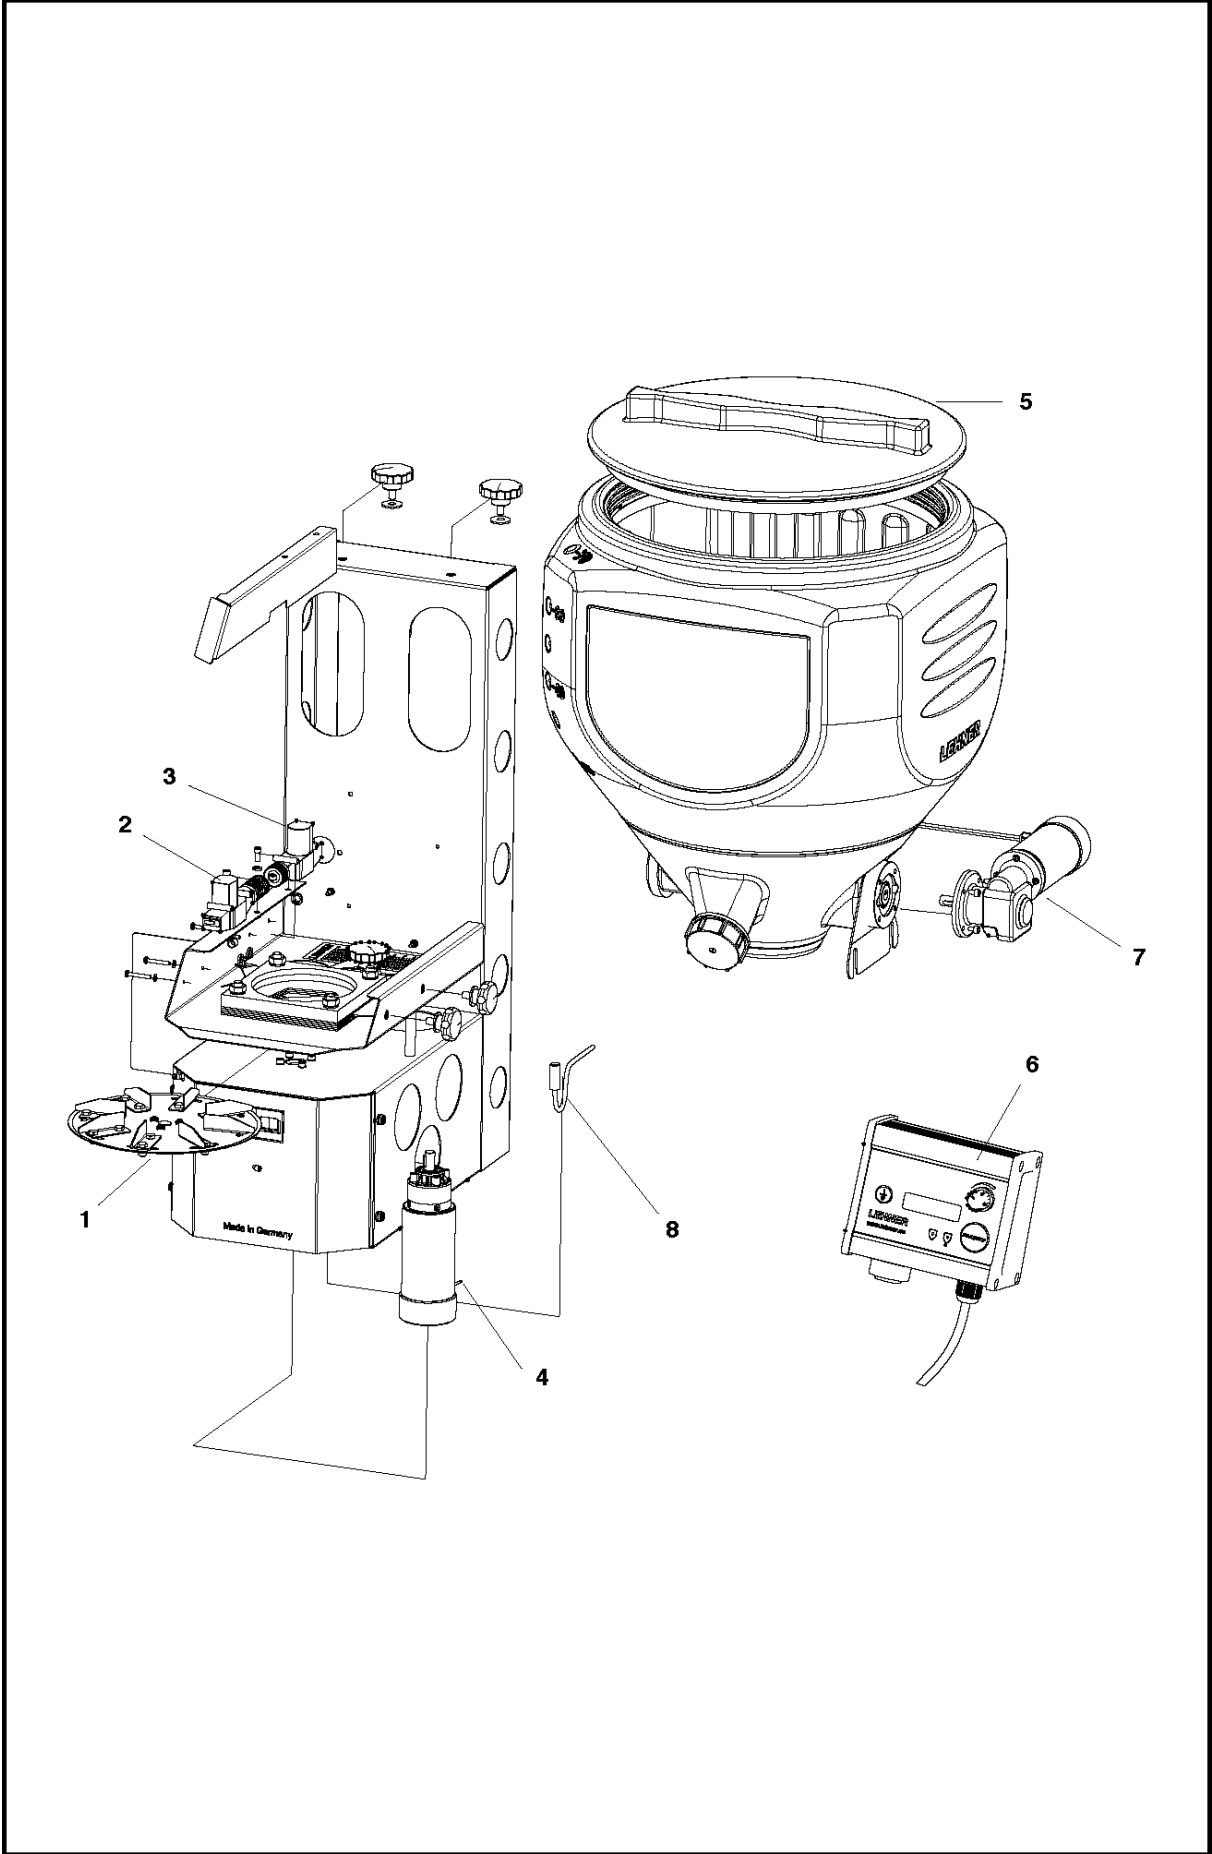

# SPARE PARTS LIST

ACCESSORIES AND TOOLS

SPREADER CYCLONE - P525D/P520D,  
9670989-01, 2016-09

## PRODUCT COMPLETE

## SPREADER CYCLONE - P525D/P520D, 9670989-01, 2016-09

Ref	Part No	Description	Remark	QTY KIT
1	582 59 26-01	DISC		1
2	582 59 21-01	CABLE		1
3	582 59 22-01	CABLE		1
4	582 59 23-01	MOTOR		1
5	582 59 15-01	HOPPER		1
6	582 59 29-01	CONTROL PANEL		1
7	582 59 25-01	MOTOR		1
8	582 59 27-01	SENSOR		1
9	582 59 31-01	HARNESS	Not shown	1