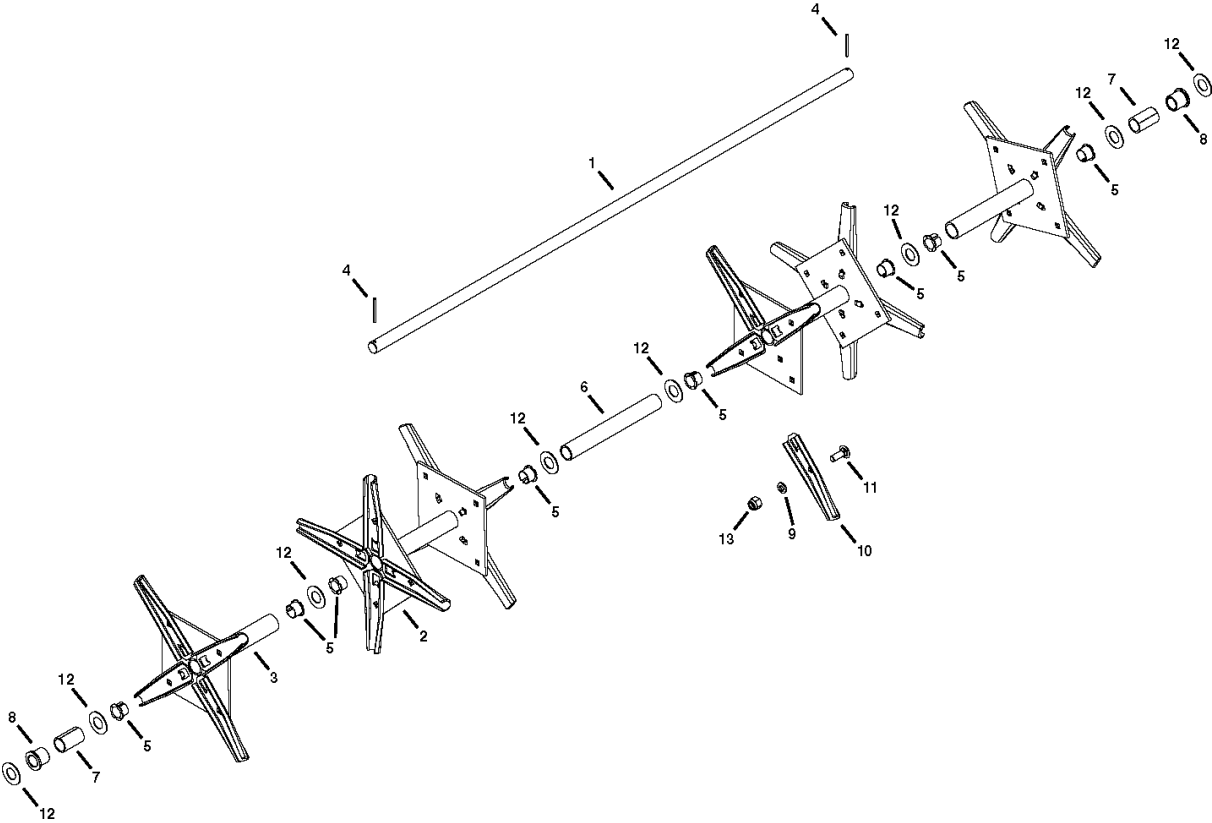

SPARE PARTS LIST

ACCESSORIES AND TOOLS

AERATOR, 588212701, 2016-03

588 21 27-01 PLUG AERATOR

PRODUCT COMPLETE

AERATOR, 588212701, 2016-03

Ref	Part No	Description	Remark	QTY KIT
1	586 80 27-01	SHAFT		1
2	588 63 77-01	SPOOL		2
3	588 63 78-01	SPOOL		2
4	531 00 27-38	SPLIT PIN		2
5	501 33 74-01	BEARING		8
6	588 63 80-01	SPACER		1
7	531 00 76-01	BRUSH		2
8	504 06 63-01	BEARING		2
9	531 00 46-56	WASHER		24
10	588 63 81-01	TINE		24
11	522 75 63-01	BOLT		24
12	586 80 77-01	WASHER		8
13	501 02 11-01	NUT		24