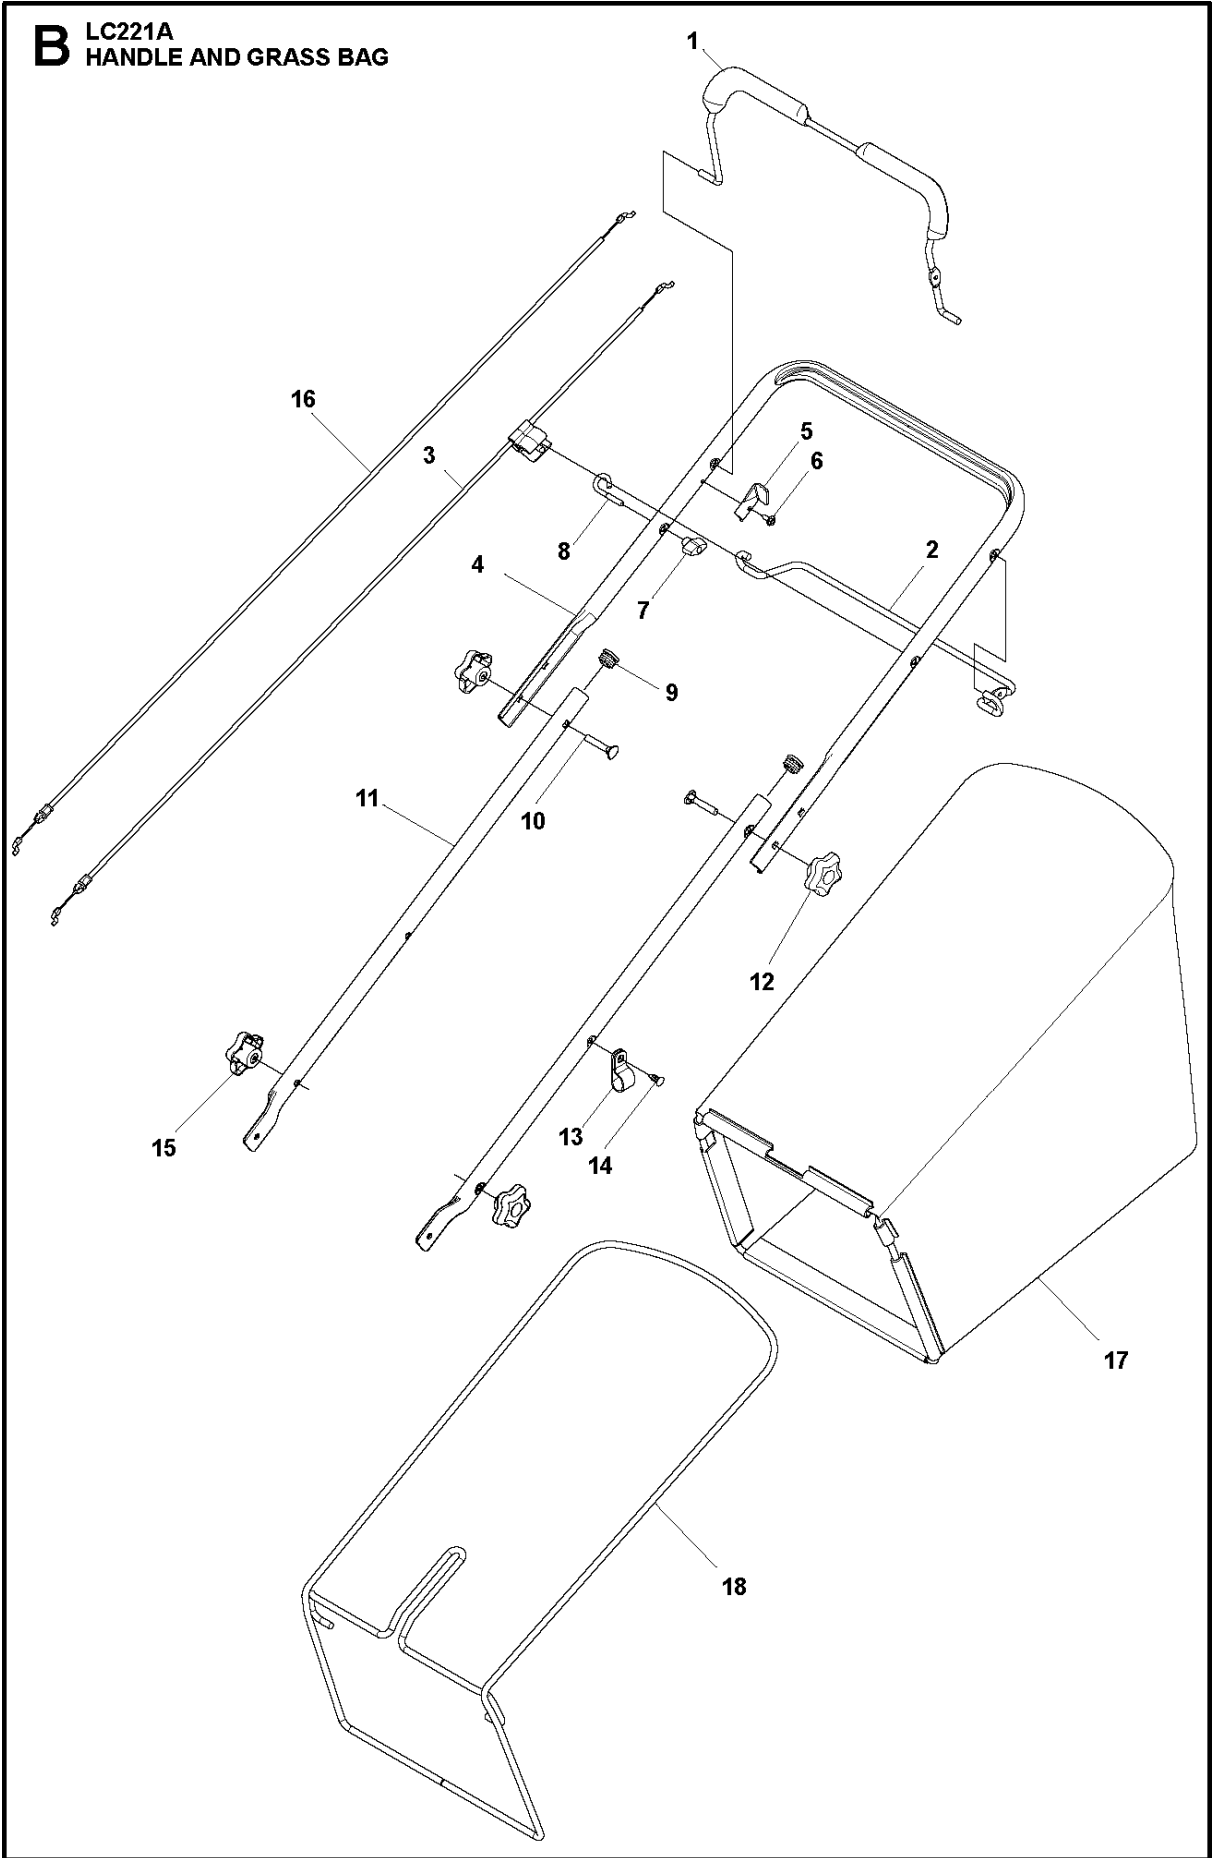

SPARE PARTS LIST

LAWN MOWERS: CONSUMER
WALK-BEHINDS

LC221A, 961450026, 2016-05

MOWER DECK / CUTTING DECK

LC221A, 961450026, 2016-05

Ref	Part No	Description	Remark	QTY KIT
1	587 01 52-01	BOLT	Handle, Pivot, 5/16-18	1
2	589 19 78-02	HANDLEBAR BRACKET	Adjustable Handle, Right	1
3	587 59 99-01	NUT	Serrated Flange, 5/16-18	1
4	587 25 06-01	SPRING	Right, Door	1
5	586 13 80-01	DOOR	Rear	1
6	532413284	TBD	Flanged, 3/8-16	1
7	587 24 98-01	SPRING	Left, Door	1
8	589197602	TBD	Adjustable Handle, Left	1
9	587 19 89-01	BOLT	Pivot. 3/8-16	1
10	587 28 11-01	SCREW	Hi-Lo, 5/16-14 X T-45	1
11	817 00 05-10	BOLT	Hex, 5/16	1
12	586 92 27-01	MULCHING PLUG		1
13	586 13 75-01	INSERT	Rear	1
14	586 69 88-01	GUARD	Rear	1
15	587 43 82-01	SCREW	Hi-Lo, 5/16-14 X 4.10	1
16	581 12 76-01	SCREW	1/4-20 Tri-lobe	1
17	586 92 01-11	HEIGHT ADJUSTER	4-Point, Left Rear	1
18	581 84 04-01	DUST COVER		1
19	532 19 74-80	O-RING		1
20	532 06 77-25	WASHER	1/2 X 1-1/2 X .134	1
21	532 40 48-35	PINION	14 Tooth, AWD	1
22	812 00 00-58	E-CLIP	7/16, RE-Style	1
23	580 36 53-01	WHEEL	8 X 2, AWD	1
24	532 40 91-48	NUT	Hex Flange, 3/8-16	1
25	532 41 97-35	HOSE FITTING	Blue	1
26	501 45 78-01	HOUSING ASSY	21" AWD	1
27	584 29 94-01	SCREW EHHFT	Hi-Lo, 5/16 X 1.00	1
28	532 41 55-85	LOCKWASHER	Star	1
29	532 41 55-86	LOCKING NUT	Hex	1
30	587 10 98-03	BRACKET	Idler, AWD	1
31	587 96 92-01	PULLEY	Pulley, Idler	1
32	581 12 76-01	SCREW	1/4-20 Tri-lobe	1
33	586 69 86-01	BAFFLE	Front	1
34	817 00 05-10	BOLT	Hex, 5/16	1
35	587 59 98-01	SCREW	Hi-Lo, 13-16 X.750	1
36	586 56 04-01	BELT COVER	Belt/Rear Baffle	1
37	580 36 46-05	BELT	Drive, AWD	1
38	586 96 30-01	PULLEY	Transmission, AWD	1
39	532 16 34-09	SCREW	12 X 5/8, Hi/Lo Thread	1
40	581 15 25-02	BRACKET	Rear Transmission	1
41	586 96 30-01	PULLEY	AWD	1
42	586 13 76-01	TRANSMISSION	AWD, Rear	1
43	532 40 48-45	PAWL, DRIVE	Drive	1
44	587 08 10-01	STRIPPER	Stripper	1
45	587 59 98-01	SCREW	Hi-Lo, 13-16 X.750	1
46	581 72 61-01	BOLT	Shoulder, 1/4-20 Tri-lobe	1
47	584 29 94-01	SCREW EHHFT	Hi-Lo, 5/16 X 1.00	1
48	586 13 78-01	TRANSMISSION	AWD, Front	1
49	587 43 82-01	SCREW	Hi-Lo, 5/16-14 X 4.10	1
50	532 40 48-45	PAWL, DRIVE	Drive	1
51	586 71 37-01	FRONT COVER ASSY	Drive, AWD, Husqvarna	1
52	584 29 94-01	SCREW EHHFT	Hi-Lo, 5/16 X 1.00	1
53	587 14 73-01	STRAP		1
54	581 35 13-01	SPRING	Rear Transmission	1
55	532 70 10-37	KNOB	Ergonomic	1
56	586 92 01-09	HEIGHT ADJUSTER	Right Rear	1
57	586 92 01-09	HEIGHT ADJUSTER	Left Front	1
58	586 92 01-11	HEIGHT ADJUSTER	Right Front	1