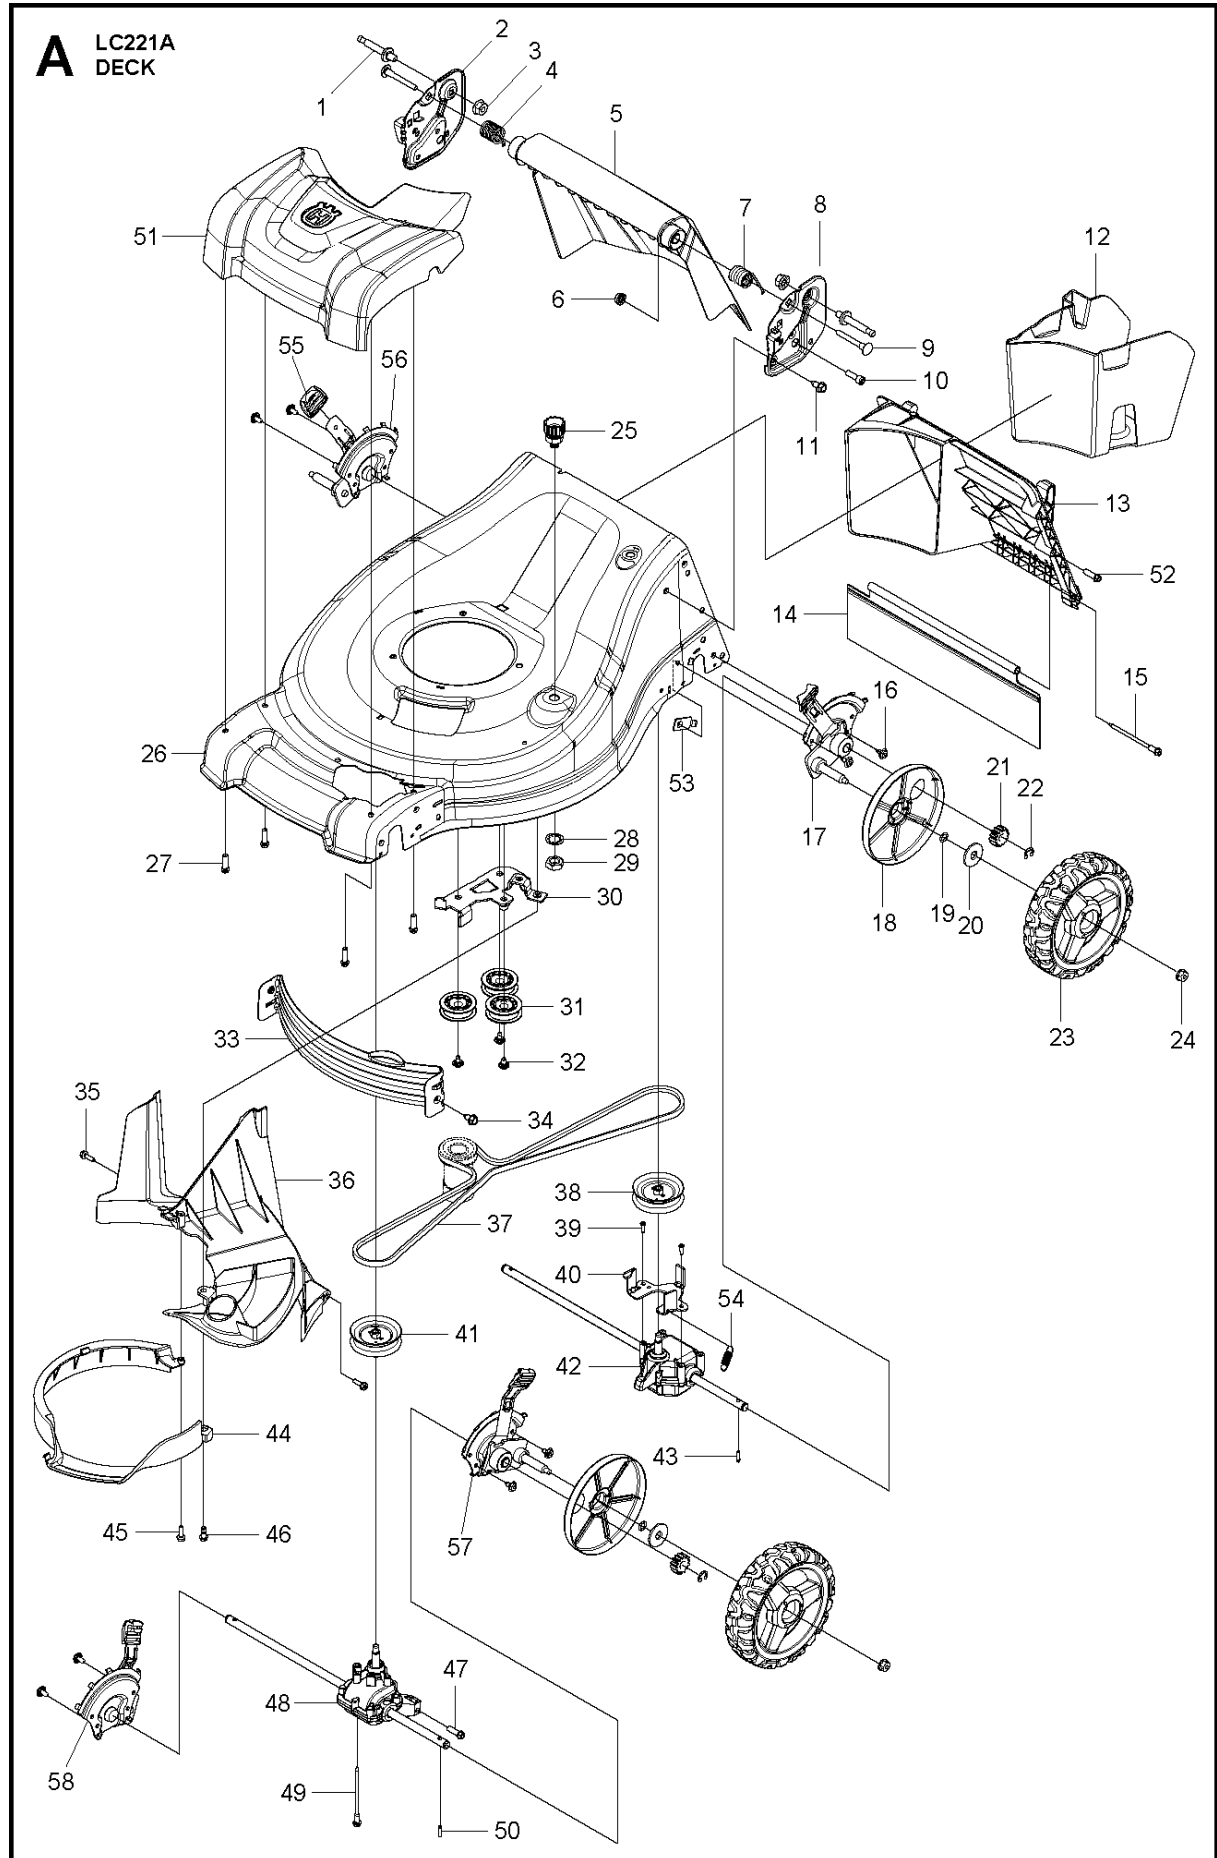

SPARE PARTS LIST

LAWN MOWERS: CONSUMER
WALK-BEHINDS

LC221A, 961450026, 2016-05

MOWER DECK / CUTTING DECK

LC221A, 961450026, 2016-05

Ref	Part No	Description	Remark	QTY KIT
1	587 01 52-01	BOLT	Handle, Pivot, 5/16-18	1
2	589 19 78-02	HANDLEBAR BRACKET	Adjustable Handle, Right	1
3	587 59 99-01	NUT	Serrated Flange, 5/16-18	1
4	587 25 06-01	SPRING	Right, Door	1
5	586 13 80-01	DOOR	Rear	1
6	532413284	TBD	Flanged, 3/8-16	1
7	587 24 98-01	SPRING	Left, Door	1
8	589197602	TBD	Adjustable Handle, Left	1
9	587 19 89-01	BOLT	Pivot. 3/8-16	1
10	587 28 11-01	SCREW	Hi-Lo, 5/16-14 X T-45	1
11	817 00 05-10	BOLT	Hex, 5/16	1
12	586 92 27-01	MULCHING PLUG		1
13	586 13 75-01	INSERT	Rear	1
14	586 69 88-01	GUARD	Rear	1
15	587 43 82-01	SCREW	Hi-Lo, 5/16-14 X 4.10	1
16	581 12 76-01	SCREW	1/4-20 Tri-lobe	1
17	586 92 01-11	HEIGHT ADJUSTER	4-Point, Left Rear	1
18	581 84 04-01	DUST COVER		1
19	532 19 74-80	O-RING		1
20	532 06 77-25	WASHER	1/2 X 1-1/2 X .134	1
21	532 40 48-35	PINION	14 Tooth, AWD	1
22	812 00 00-58	E-CLIP	7/16, RE-Style	1
23	580 36 53-01	WHEEL	8 X 2, AWD	1
24	532 40 91-48	NUT	Hex Flange, 3/8-16	1
25	532 41 97-35	HOSE FITTING	Blue	1
26	501 45 78-01	HOUSING ASSY	21" AWD	1
27	584 29 94-01	SCREW EHHFT	Hi-Lo, 5/16 X 1.00	1
28	532 41 55-85	LOCKWASHER	Star	1
29	532 41 55-86	LOCKING NUT	Hex	1
30	587 10 98-03	BRACKET	Idler, AWD	1
31	587 96 92-01	PULLEY	Pulley, Idler	1
32	581 12 76-01	SCREW	1/4-20 Tri-lobe	1
33	586 69 86-01	BAFFLE	Front	1
34	817 00 05-10	BOLT	Hex, 5/16	1
35	587 59 98-01	SCREW	Hi-Lo, 13-16 X.750	1
36	586 56 04-01	BELT COVER	Belt/Rear Baffle	1
37	580 36 46-05	BELT	Drive, AWD	1
38	586 96 30-01	PULLEY	Transmission, AWD	1
39	532 16 34-09	SCREW	12 X 5/8, Hi/Lo Thread	1
40	581 15 25-02	BRACKET	Rear Transmission	1
41	586 96 30-01	PULLEY	AWD	1
42	586 13 76-01	TRANSMISSION	AWD, Rear	1
43	532 40 48-45	PAWL, DRIVE	Drive	1
44	587 08 10-01	STRIPPER	Stripper	1
45	587 59 98-01	SCREW	Hi-Lo, 13-16 X.750	1
46	581 72 61-01	BOLT	Shoulder, 1/4-20 Tri-lobe	1
47	584 29 94-01	SCREW EHHFT	Hi-Lo, 5/16 X 1.00	1
48	586 13 78-01	TRANSMISSION	AWD, Front	1
49	587 43 82-01	SCREW	Hi-Lo, 5/16-14 X 4.10	1
50	532 40 48-45	PAWL, DRIVE	Drive	1
51	586 71 37-01	FRONT COVER ASSY	Drive, AWD, Husqvarna	1
52	584 29 94-01	SCREW EHHFT	Hi-Lo, 5/16 X 1.00	1
53	587 14 73-01	STRAP		1
54	581 35 13-01	SPRING	Rear Transmission	1
55	532 70 10-37	KNOB	Ergonomic	1
56	586 92 01-09	HEIGHT ADJUSTER	Right Rear	1
57	586 92 01-09	HEIGHT ADJUSTER	Left Front	1
58	586 92 01-11	HEIGHT ADJUSTER	Right Front	1