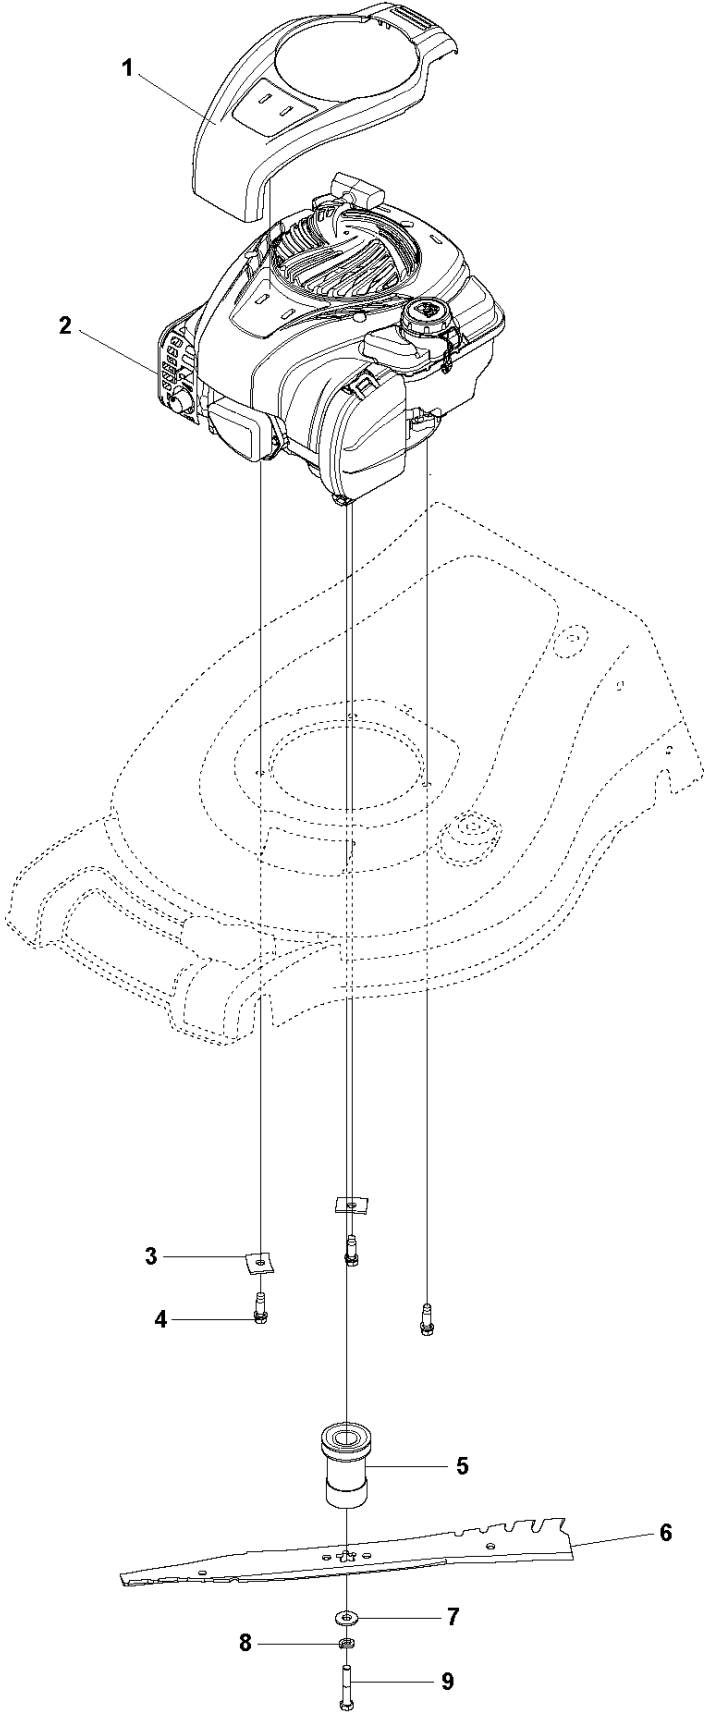

C LC221A
ENGINE

ENGINE

LC221A, 961450026, 2016-05

Ref	Part No	Description	Remark	QTY KIT
1	588 87 87-01	SHROUD	Shroud	1
2	-	TBD	Engine, Briggs & Stratton Model Number 93J02-0068-F1. For Engine service and replacement parts, call Briggs & Stratton at 1-800-233-3723	1
3	532 12 50-78	WASHER	Engine	1
4	532 15 04-06	BOLT	3/8-16	1
5	587 03 78-01	ADAPTER	7/8, 21"	1
6	586 85 96-02	BLADE	High Lift	1
7	532 85 10-74	WASHER		1
8	532 85 02-63	WASHER	3/8, Helical Spring	1
9	532 17 96-17	SCREW	Hex Head Machine Screw	1