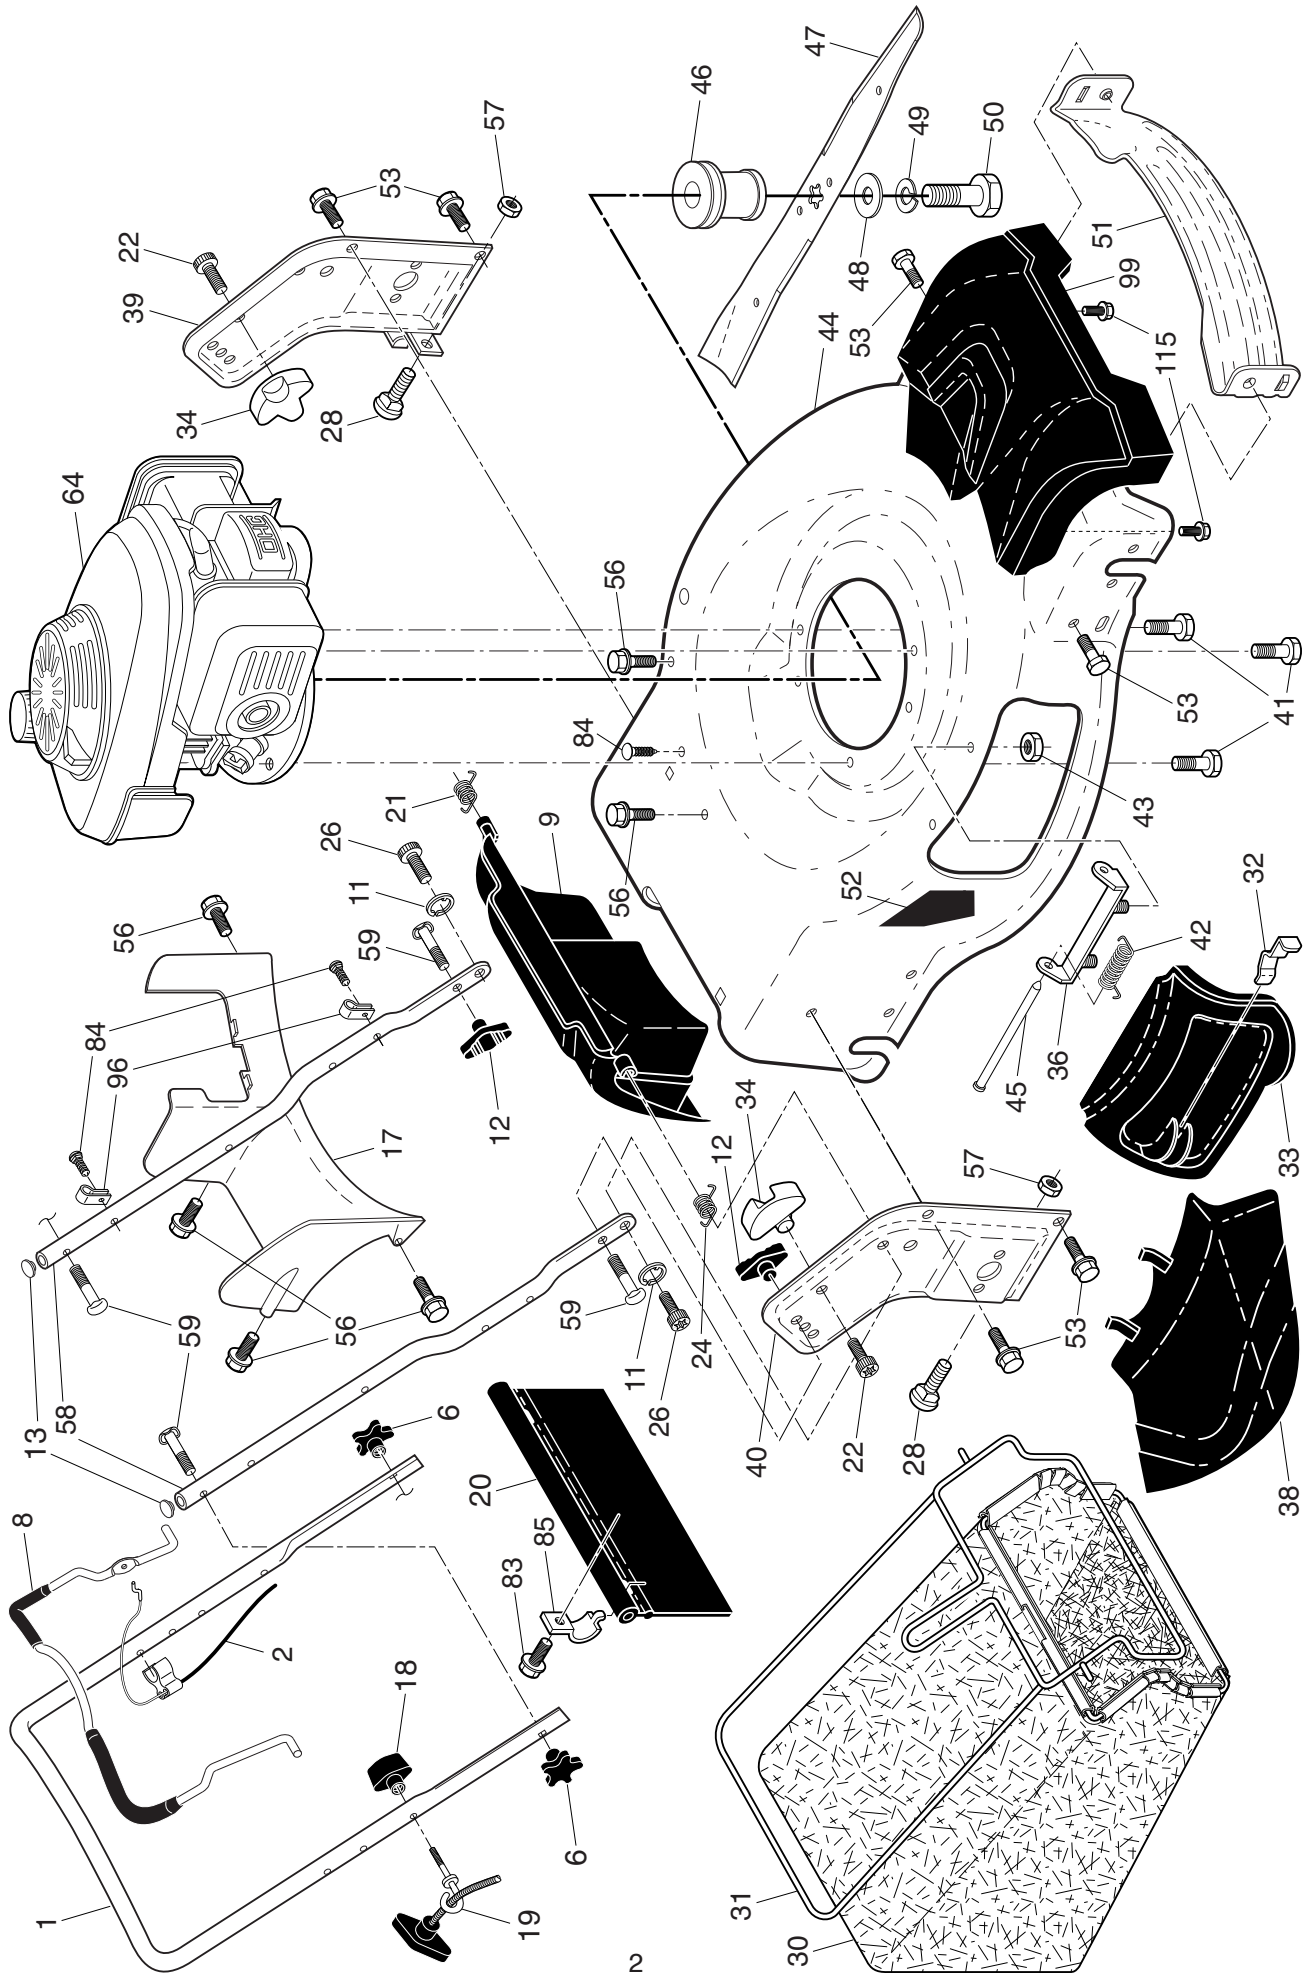

ILLUSTRATED PARTS LIST

HUSQVARNA

ROTARY LAWN MOWER

MODEL NUMBER: HU700AWD

MFG. ID. NUMBER: 96145002001

HUSQVARNA ROTARY LAWN MOWER - MODEL NUMBER HU700AWD (MFG. ID. NUMBER 96145002001)

HUSQVARNA ROTARY LAWN MOWER - MODEL NUMBER HU700AWD (MFG. ID. NUMBER 96145002001)

NOTE: All component dimensions given in U.S. inches. 1 inch = 25.4 mm. **IMPORTANT:** Use only Original Equipment Manufacturer (O.E.M.) replacement parts. Failure to do so could be hazardous, damage your lawn mower and void your warranty.