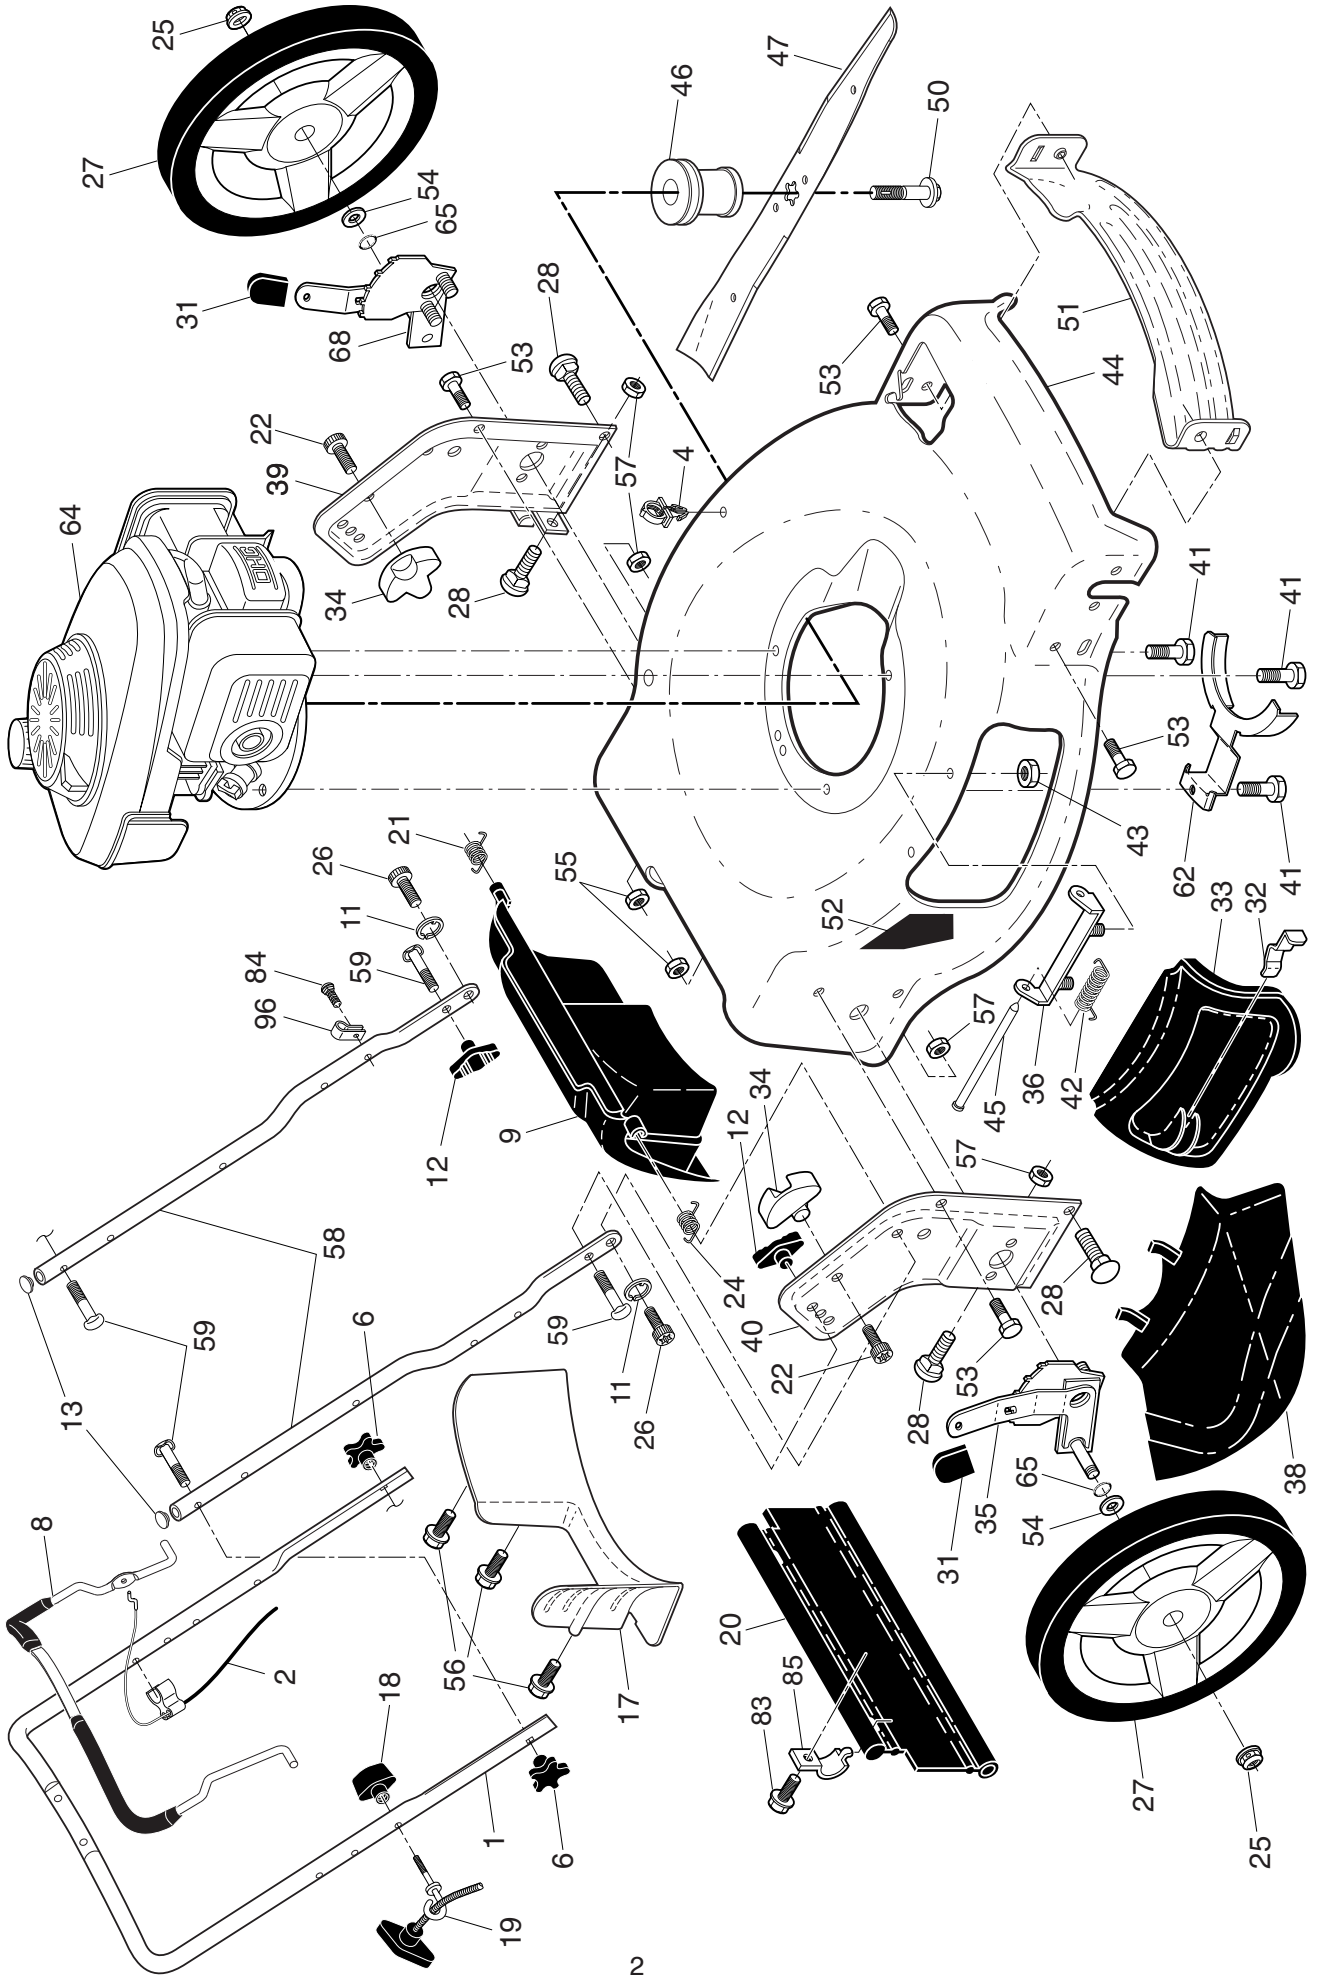

HUSQVARNA ROTARY LAWN MOWER - - MODEL NUMBER HU700F (MFG. ID. NUMBER 96145000906)

HUSQVARNA ROTARY LAWN MOWER - - MODEL NUMBER HU700F (MFG. ID. NUMBER 96145000906)

KEY NO.	PART NO.	DESCRIPTION	KEY NO.	PART NO.	DESCRIPTION
1	585 85 48-06	Upper Handle	43	532 43 81-30	Nut, Hex, Nylock
2	532 40 80-47	Engine Zone Control Cable	44	581 69 08-01	Kit, Lawn Mower Housing
4	532 14 50-06	Guide, Cable	45	532 17 56-50	Rod, Hinge
6	532 18 23-98	Handle Knob, Star	46	581 47 33-01	Blade Adapter / Pulley
8	587 68 93-02	Control Bar, Overmolded	47	587 19 96-01	Blade, 22"
9	532 43 13-90	Rear Door Assembly	50	532 43 53-45	Screw, Machine, Flanged Hex Head, with Nylon Patch, Grade 8, 3/8-24 x 1-1/8
11	579 48 28-01	E-Ring	51	532 43 05-99	Front Baffle
12	532 19 19-38	Handle Knob, Standard	52	532 40 47-63	Decal, Danger
13	532 43 75-16	Plug, Lower Handle Bar	53	817 00 05-10	Screw, Hex Head 5/16
17	532 42 73-07	Rear Baffle	54	532 08 83-48	Washer, Flat
18	581 91 26-01	T-Knob	55	532 19 17-30	Nut, Hex, Flanged 1/4-20
19	581 90 21-01	Rope Guide	56	817 41 13-12	Screw, Hex Washer Head #13 x 3/4
20	532 42 91-57	Rear Skirt	57	532 15 53-77	Locknut, Hex 5/16-18
21	532 41 99-49	Spring, Rear Door, LH, Black	58	585 90 82-03	Bar, Lower Handle
22	532 14 18-41	Screw, Pan Head, Torx #20	59	532 19 15-74	Handle Bolt
24	532 41 99-48	Spring, Rear Door, RH, Grey	62	532 43 50-59	Belt Retainer
25	532 40 91-49	Nut, Hex, Flanged	64	- - -	Engine, Honda, Model Number GCV160-LAOS3B (For engine service and replacement parts, call Honda Engines at 1-800-426-7701)
26	532 41 99-45	Screw, Rear Door/Handle Pivot			O-Ring
27	585 91 10-01	Wheel & Tire Assembly, Rear			Wheel Adjuster Assembly, LH
28	586 21 25-01	Bolt, Carriage 5/16-18 x 5/8	65	532 19 74-80	Screw
31	532 70 10-37	Selector Knob	68	532 43 11-41	Fastener, Push
32	532 44 11-92	Latch, Mulcher Door	83	532 75 00-97	Bracket, Skirt Mounting
33	532 41 99-27	Mulcher Door	84	532 42 81-24	Clip, Cable
34	532 43 81-34	Pivot Bracket	85	532 43 45-30	Bag of Parts
35	532 43 11-40	Wheel Adjuster Assembly, RH	- -	532 42 38-49	(Includes Key Numbers 12 and 59)
36	532 17 57-35	Hinge Bracket Assembly	- -	115 63 47-96	Operator's Manual, English / Spanish
38	532 42 61-29	Discharge Deflector	- -	115 63 47-31	Operator's Manual, French
39	585 90 07-03	Handle Bracket, LH			
40	585 90 08-03	Handle Bracket, RH			
41	532 15 04-06	Screw, Dogpoint 3/8-16 x 1-1/8			
42	532 19 30-00	Spring, Torsion			

NOTE: All component dimensions given in U.S. inches. 1 inch = 25.4 mm

IMPORTANT: Use only Original Equipment Manufacturer (O.E.M.) replacement parts. Failure to do so could be hazardous, damage your lawn mower and void your warranty.