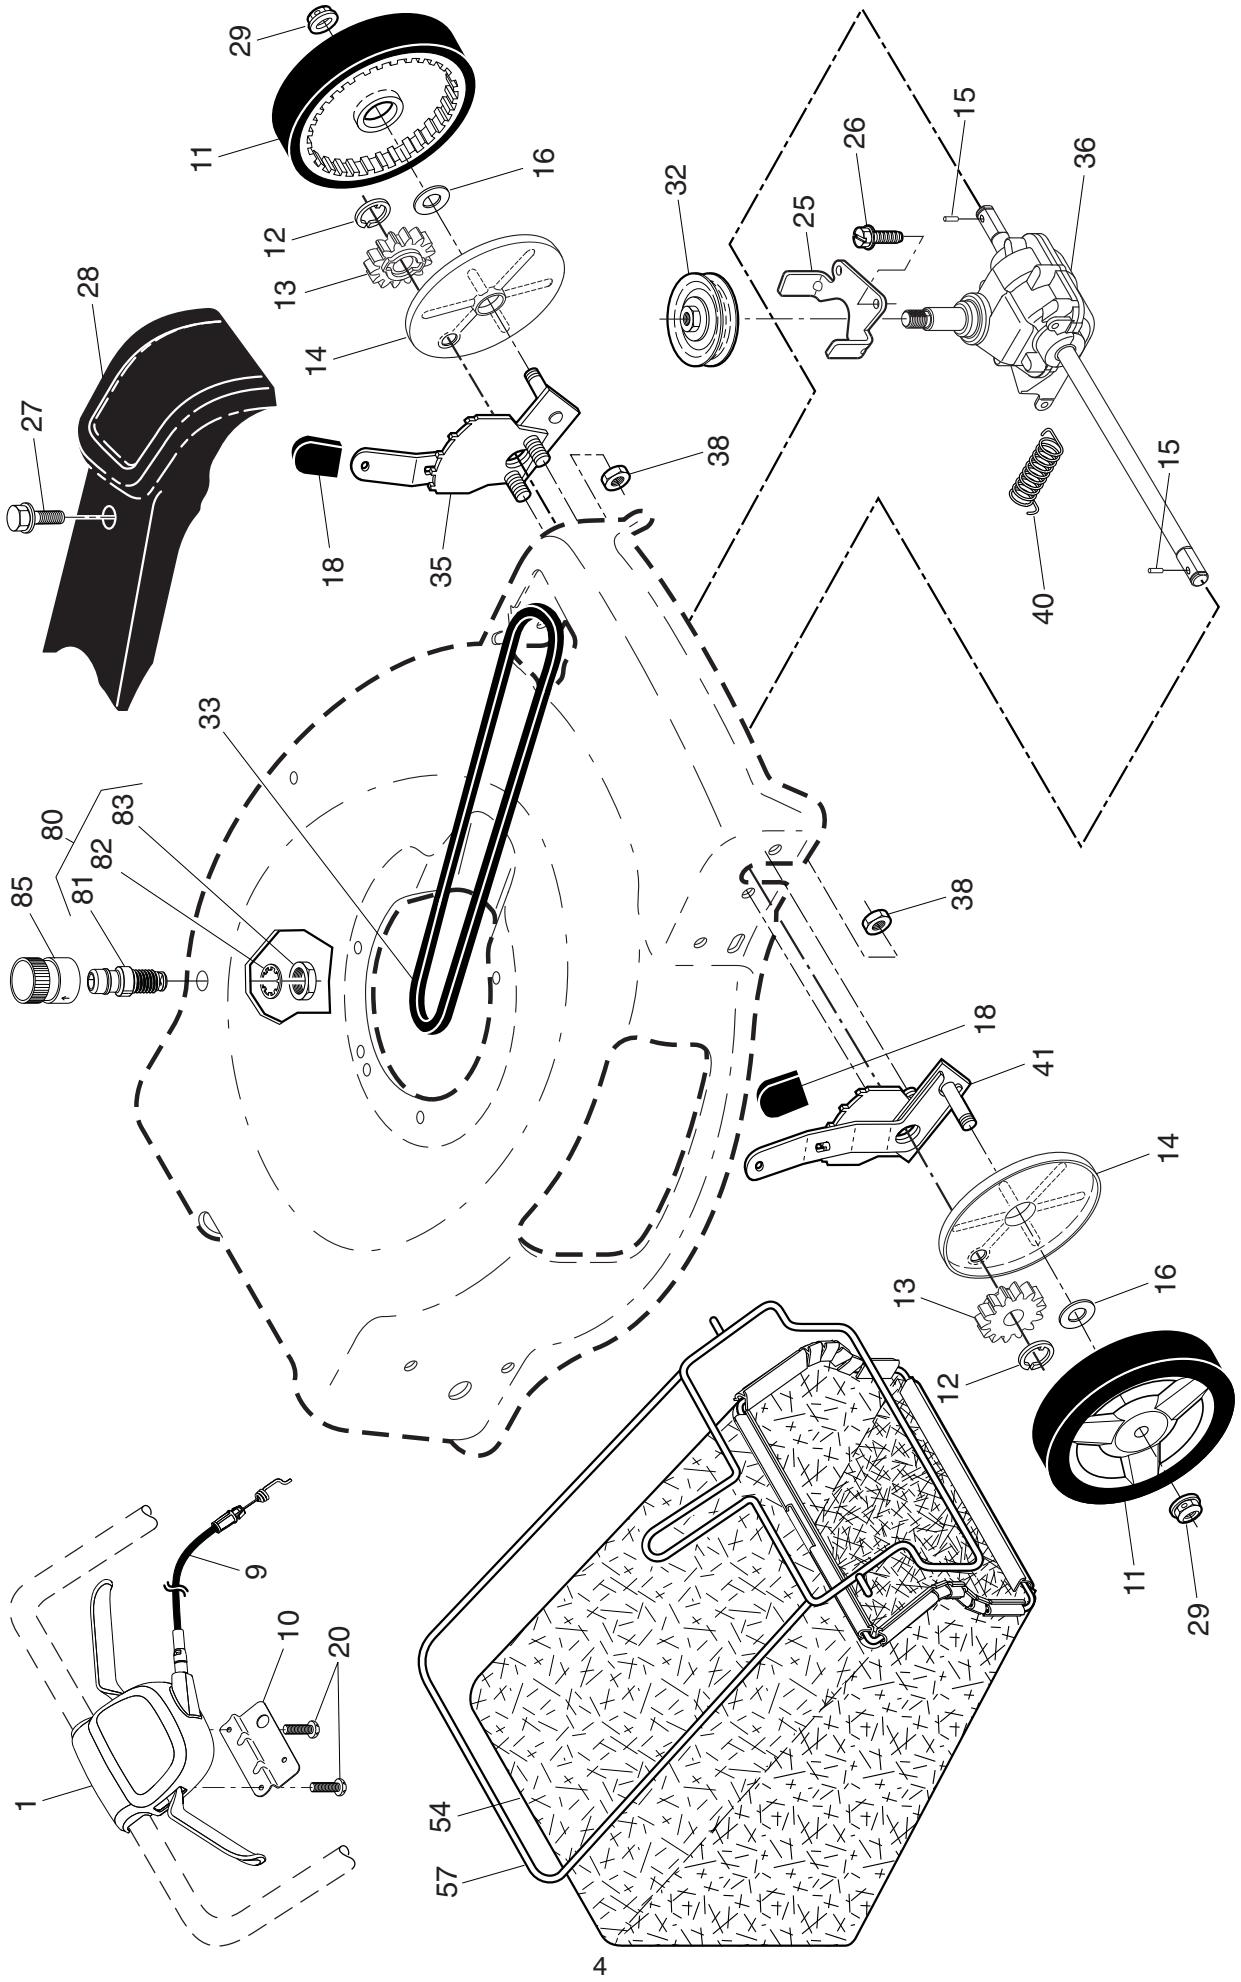

HUSQVARNA ROTARY LAWN MOWER -- MODEL NUMBER HU700F (MFG. ID. NUMBER 96145000906)

HUSQVARNA ROTARY LAWN MOWER - - MODEL NUMBER HU700F (MFG. ID. NUMBER 96145000906)

KEY NO.	PART NO.	DESCRIPTION	KEY NO.	PART NO.	DESCRIPTION
1	501 40 78-05	Drive Control Assembly (Includes Cable)	29	532 40 91-48	Locknut, Hex
9	532 43 16-49	Cable, Drive Control	32	586 98 97-01	Drive Pulley
10	587 24 93-02	Mounting Bracket, Drive Control	33	532 42 66-09	V-Belt
11	532 41 10-81	Wheel & Tire Assembly, Front	35	581 49 79-07	Wheel Adjuster Assembly, LH (Includes Bearing)
12	812 00 00-58	E-Ring	36	532 42 47-41	Gear Case Assembly, Complete
13	532 40 38-49	Pinion	38	532 43 81-30	Locknut, Hex 1/4-20
14	581 84 04-01	Dust Cover	40	532 40 65-58	Spring
15	532 40 48-45	Pawl, Drive	41	581 49 79-08	Wheel Adjuster Assembly, RH (Includes Bearing)
16	532 06 77-25	Washer, Flat 3/8	54	580 94 73-07	Grassbag
18	532 70 10-37	Selector Knob	57	585 05 47-02	Frame, Grassbag
20	532 18 16-98	Screw	80	532 43 84-89	Water Washout Assembly
25	532 43 17-11	Belt Guide Bracket	81	532 43 49-94	Fitting, Hose, Water Washout
26	532 16 34-09	Screw, Hi-Lo Thread #12 x 5/8	82	532 415 5-85	Washer, Lock, Internal Tooth
27	532 17 52-62	Screw	83	532 415 5-86	Locknut, Hex, with O-Ring
28	586 69 18-01	Drive Cover	85	532 41 64-05	Adapter, Quick-Connect

NOTE: All component dimensions given in U.S. inches. 1 inch = 25.4 mm

IMPORTANT: Use only Original Equipment Manufacturer (O.E.M.) replacement parts. Failure to do so could be hazardous, damage your lawn mower and void your warranty.