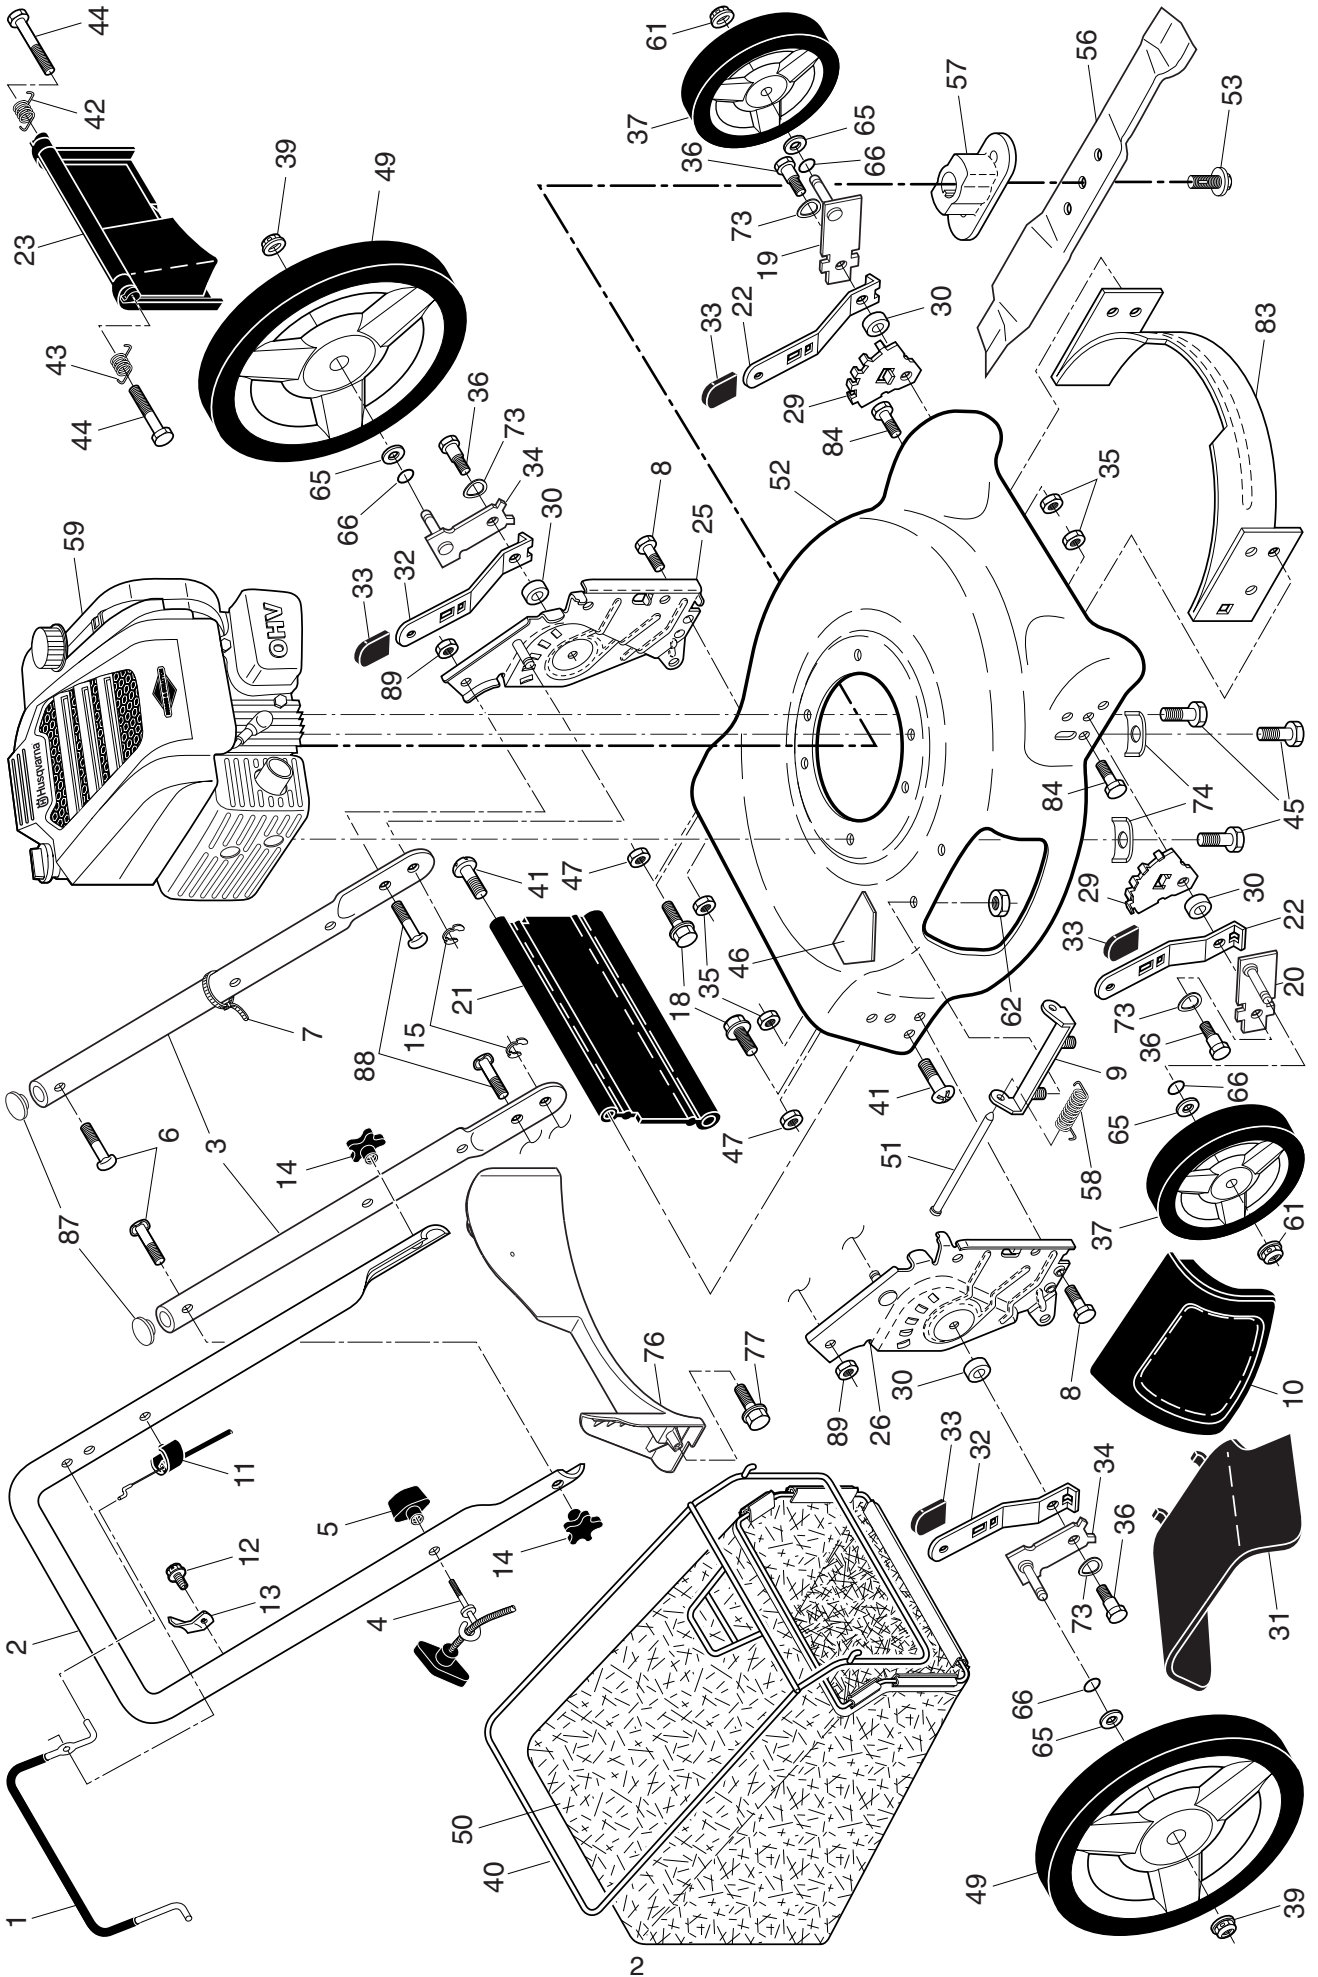

ILLUSTRATED PARTS LIST

ROTARY LAWN MOWER

MODEL NUMBER: LC121P

MFG. ID. NUMBER: 96133002701

HUSQVARNA ROTARY LAWN MOWER -- MODEL NUMBER LC121P (MFG. ID. NUMBER 96133002701)

HUSQVARNA ROTARY LAWN MOWER - - MODEL NUMBER LC121P (MFG. ID. NUMBER 96133002701)