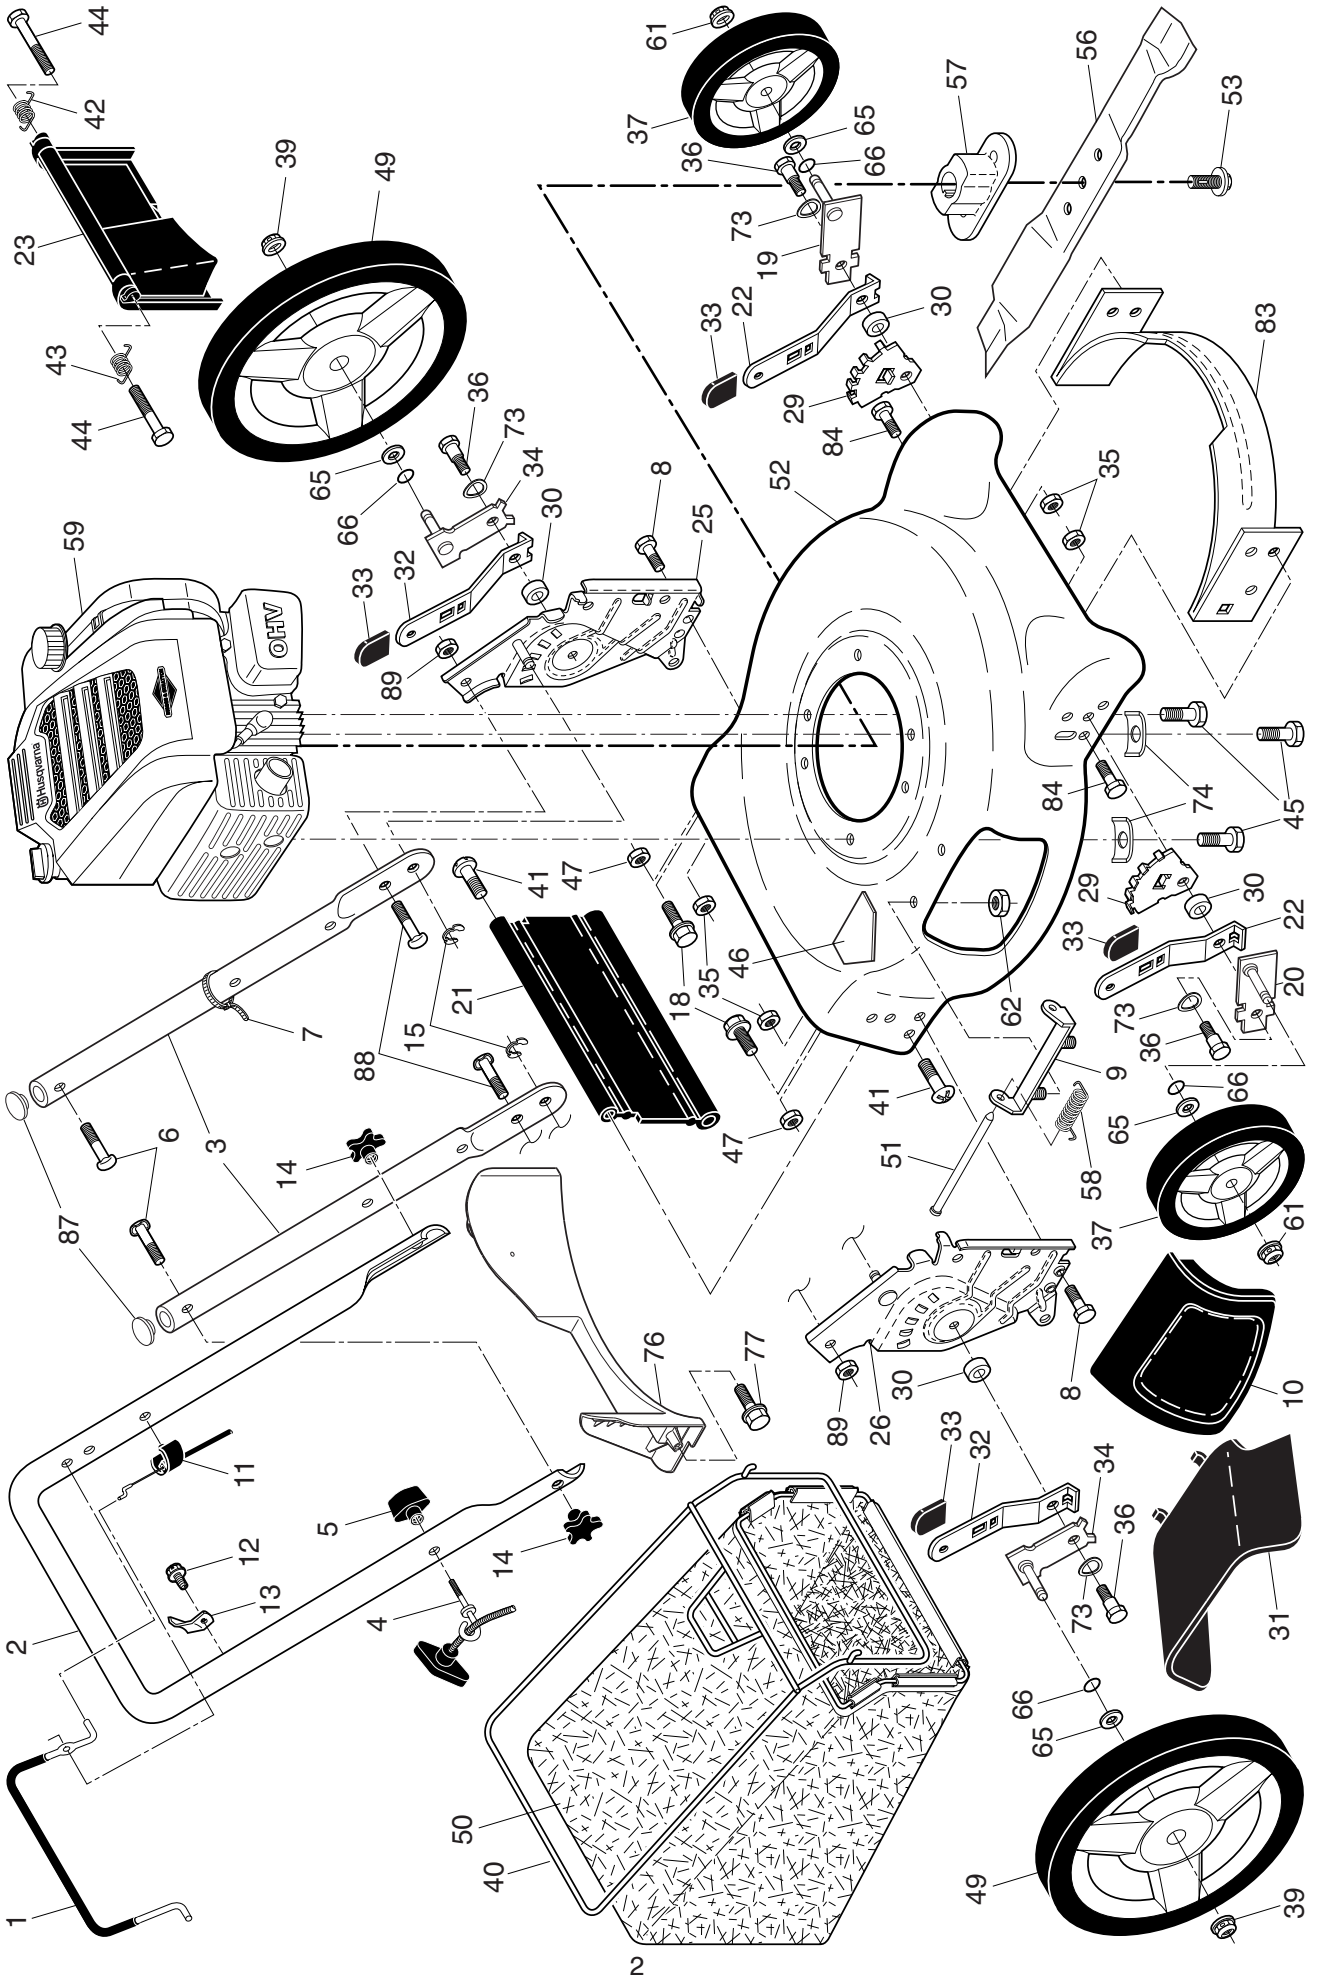

ILLUSTRATED PARTS LIST

ROTARY LAWN MOWER

MODEL NUMBER: LC121P

MFG. ID. NUMBER: 96135000201

HUSQVARNA ROTARY LAWN MOWER -- MODEL NUMBER LC121P (MFG. ID. NUMBER 96135000201)

HUSQVARNA ROTARY LAWN MOWER - - MODEL NUMBER LC121P (MFG. ID. NUMBER 96135000201)