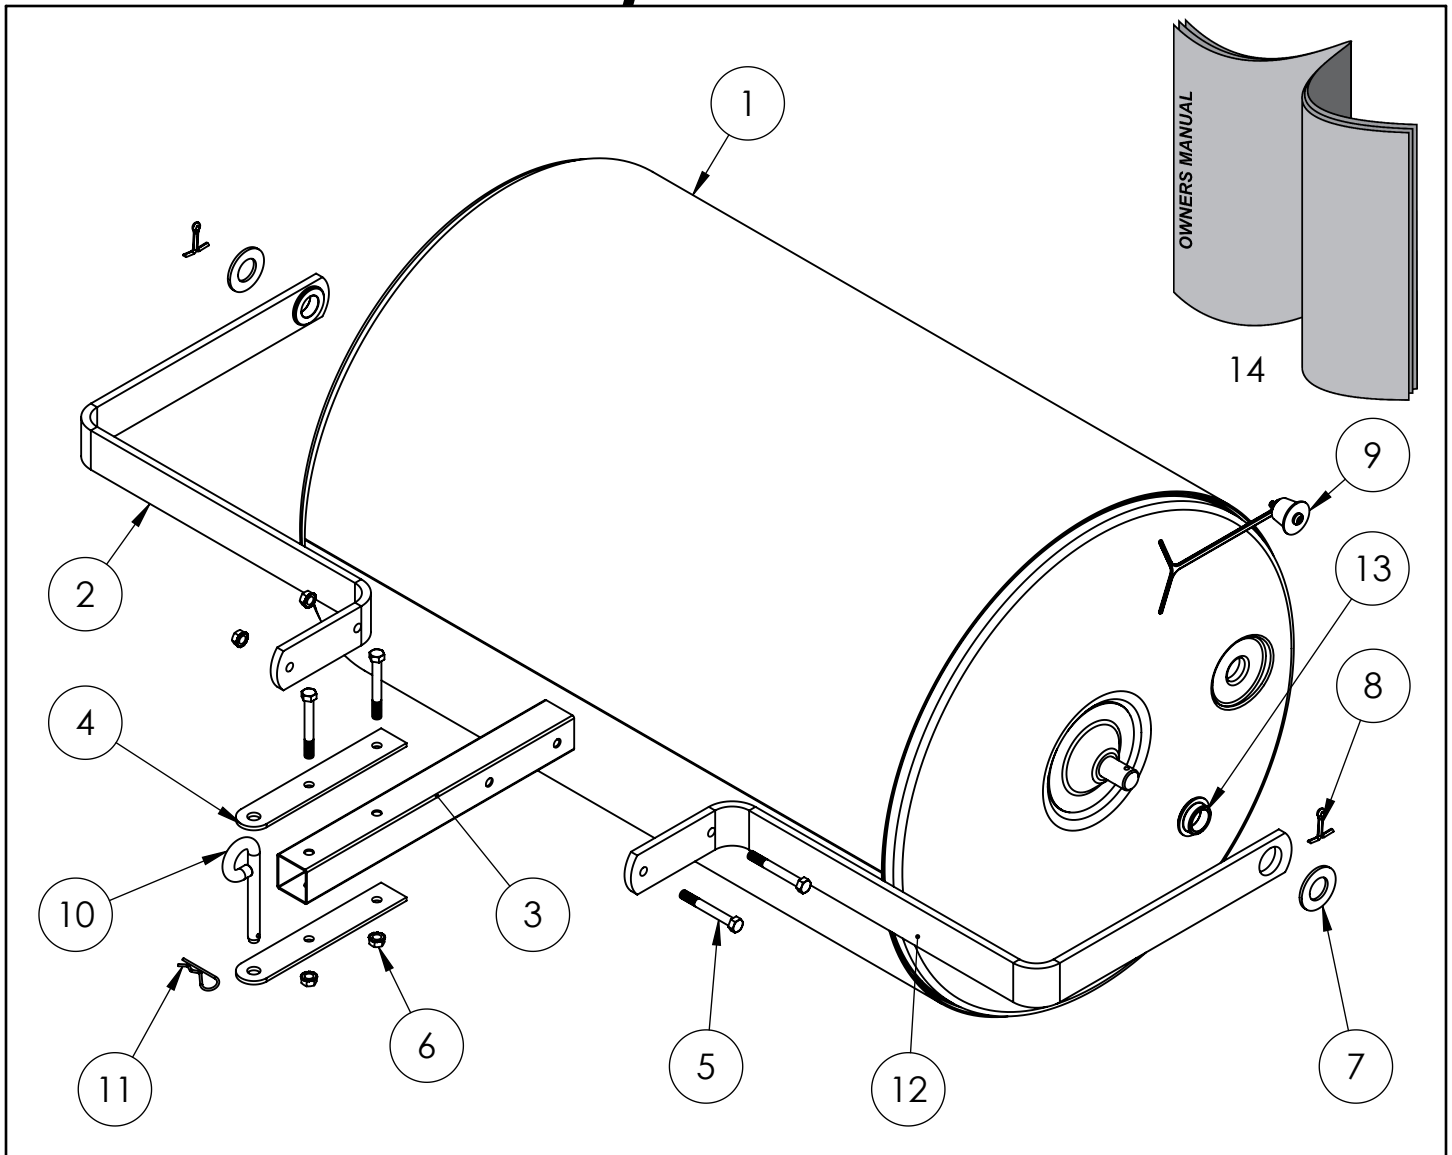

LR 36

Article 588 20 89-01

24X36 LAWN ROLLER

READ AND FOLLOW ALL SAFETY RULES AND OPERATING INSTRUCTIONS BEFORE USING THIS EQUIPMENT

Repair Parts

ITEM NO.	PART NUMBER	DESCRIPTION	QTY.
1	504003-HG	DRUM, ROLLER	1
2	6000830-O	SIDEBAR ASSEMBLY (INCLUDES ITEMS 12 & 13)	2
3	404381	TUBE, HITCH	1
4	404391	CLEVIS, HITCH	2
5	300055	HEX BOLT, 3/8-16 X 3-1/2"	4
6	300063	3/8-16 KEPS NUT	4
7	300076	WASHER, 1" SAE	2
8	300087	COTTER PIN, 3/16" X 1-1/2"	2
9	50401	PLUG, FLUSH	1
10	6000533	PIN, HITCH	1
11	300084	HAIRPIN COTTER	1
12	404372-O	SIDEBAR	N/A
13	304281	BUSHING, ROLLER	N/A
14	6002410	OWNERS MANUAL	1