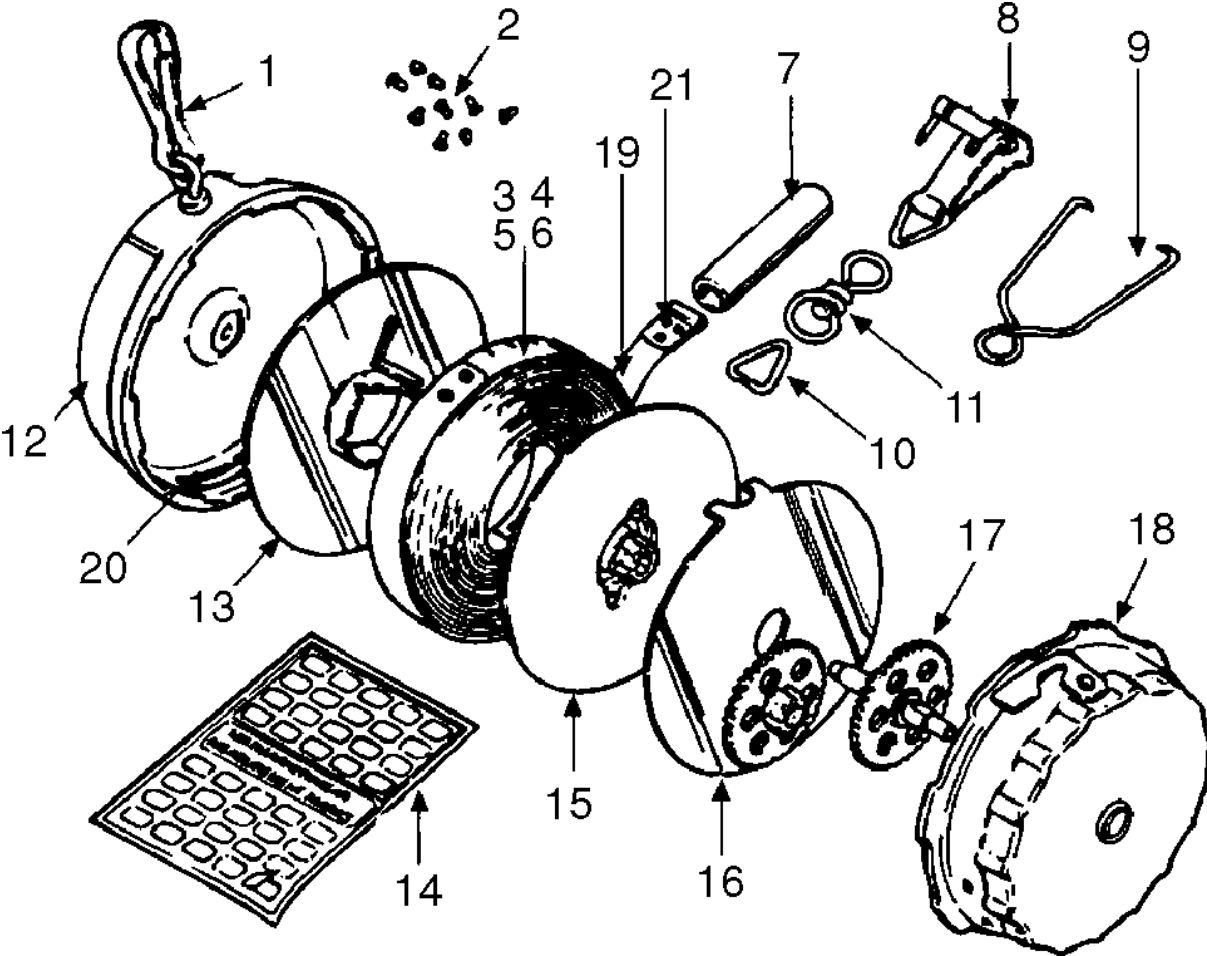

SPARE PARTS LIST

ACCESSORIES AND TOOLS

MEASURING TAPE, 505697315,
505697316, 505697320, 2017-08

Ref	Part No	Description	Remark	QTY KIT
1	505 69 73-34	HOOK	Rifle hook	5
2	505 69 72-21	RIVET	Rivet	100
3	505 69 73-01	SPARE TAPE	Spare tape 15m/15m	1
4	505 69 71-05	SPARE TAPE	Spare tape 20m/20m	1
5	505 69 73-02	SPARE TAPE	Spare tape 15m/15f	1
6	505 69 73-03	SPARE TAPE	Spare tape 20m/66f	1
7	505 69 73-35	BAND	Tape stop	10
8	505 69 72-10	HOOK	Release hook	10
9	505 69 72-09	HOOK	Timber hook	10
10	505 69 72-07	EYELET	Eye	10
11	505 69 72-08	CONNECTION	Runner	5
12	505 69 73-38	HOUSING	Tape housing	1
13	505 69 73-40	ROLLER	Tape roller with gears	1
14	505 69 72-24	STICKER	Tape marking	1
15	505 69 73-40	ROLLER	Tape roller with gears	1
16	505 69 73-31	COVER PLATE	Cover plate with gearwheel	1
17	505 69 73-30	GEAR WHEEL	Gearwheel with shaft	3
18	505 69 73-41	HOUSING	Spring housing with spring	1
19	505 69 72-06	TAPE	Joining tape	1
20	505 69 73-43	ROLLER	Roller with pin	5
21	505 69 73-44	PLATE	Tape measure plate	10
N/A	505 69 73-04	SPARE TAPE	Spare tape, 15m, with timber hook	1
N/A	505 69 73-06	SPARE TAPE	Joining tape, 25m	1