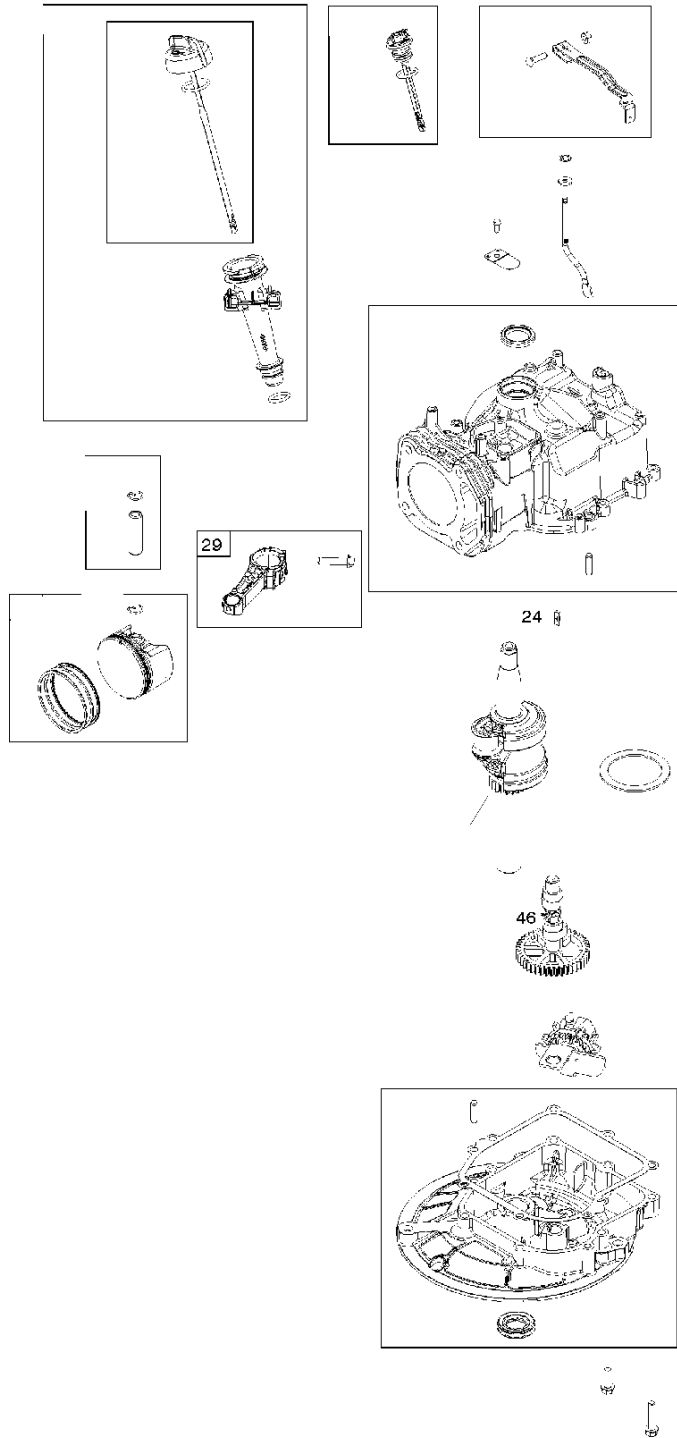

SPARE PARTS LIST

ENGINES & TRANSMISSIONS

BRIGGS & STRATTON ENGINES,
093J020066H1, 2017-01

Air filter

BRIGGS & STRATTON ENGINES, 093J020066H1, 2017-01

Ref	Part No	Description	Remark	QTY KIT
5	582 28 88-06	HEAD	592641	1
445	589 66 98-17	AIR FILTER	593260	1
535	585 61 73-01	AIR FILTER	799579	1

Ref	Part No	Description	Remark	QTY KIT
122	582 31 23-29	SPACER	590549	1

WARNING LABEL

WARNING	
	Read and follow Operating Instructions before running any oil.
	Gasoline is flammable. Allow only 10-15 seconds to fill 2-3 minutes before refueling.
	Engine will auto shut off. DO NOT run in enclosed area.
Oil filter area temperature may exceed 150°F. Do not touch hot parts.	

Ref	Part No	Description	Remark	QTY KIT
24	582 28 90-90	WOODRUFF KEY	222698S	1
29	589 66 98-43	CONNECTING ROD	594089	1
29	585 61 80-01	CONNECTING ROD	590518	1
46	582 28 87-19	SHAFT	592968	1
358	582 28 86-23	GASKET KIT	592640	1
N/A	589 66 98-12	KEY	Flywheel, Workshop package, 4181	10
N/A	589 66 98-07	KEY	Flywheel, Workshop package, 4144	50