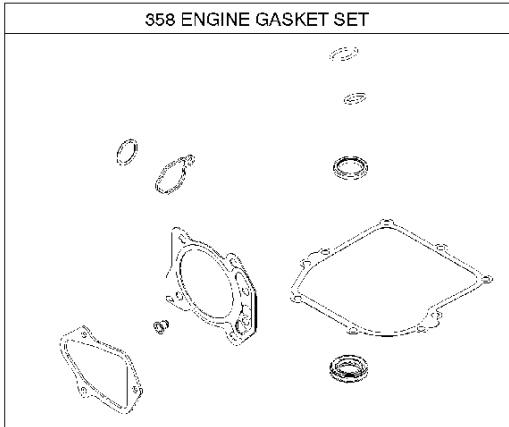

SPARE PARTS LIST

ENGINES & TRANSMISSIONS

BRIGGS & STRATTON ENGINES,
093J020066H1, 2017-01

Air filter

BRIGGS & STRATTON ENGINES, 093J020066H1, 2017-01

Ref	Part No	Description	Remark	QTY KIT
5	582 28 88-06	HEAD	592641	1
445	589 66 98-17	AIR FILTER	593260	1
535	585 61 73-01	AIR FILTER	799579	1

Ref	Part No	Description	Remark	QTY KIT
122	582 31 23-29	SPACER	590549	1

WARNING LABEL

WARNING	
	Read and follow Operating Instructions before running any oil.
	Gasoline is flammable. Allow only 10-15 seconds to fill 2-3 minutes before refueling.
	Engine will auto shut off. DO NOT run in enclosed area.
Oil filter area temperature may exceed 150°F. Do not touch hot parts.	

REQUIRED when replacing parts with warning labels affixed.

WARNING LABEL

REQUIRED when replacing parts with warning labels affixed.

EMISSIONS LABEL

Cylinder

BRIGGS & STRATTON ENGINES, 093J020066H1, 2017-01

Ref	Part No	Description	Remark	QTY KIT
24	582 28 90-90	WOODRUFF KEY	222698S	1
29	589 66 98-43	CONNECTING ROD	594089	1
29	585 61 80-01	CONNECTING ROD	590518	1
46	582 28 87-19	SHAFT	592968	1
358	582 28 86-23	GASKET KIT	592640	1
N/A	589 66 98-12	KEY	Flywheel, Workshop package, 4181	10
N/A	589 66 98-07	KEY	Flywheel, Workshop package, 4144	50