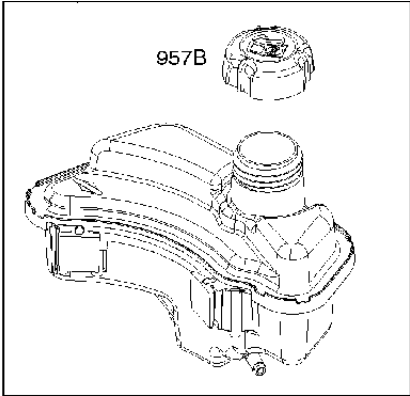

Fuel system

BRIGGS & STRATTON ENGINES, 093J020066H1, 2017-01

Ref	Part No	Description	Remark	QTY KIT
187	576 92 09-01	FUEL HOSE	791766	1
300	589 66 98-33	MUFFLER	593248	1
300C	582 31 07-99	MUFFLER	592362	1
601	582 28 77-32	CLAMP	791850	1
957	585 35 48-01	FUEL TANK	799585	1
957B	584 95 80-01	CAP	692046	1