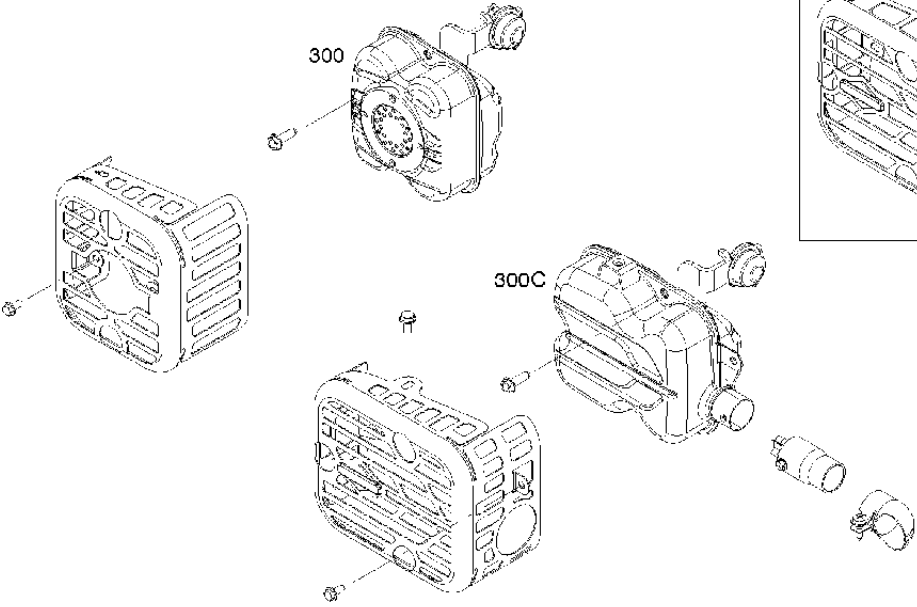

Ref	Part No	Description	Remark	QTY KIT
122	582 31 23-29	SPACER	590549	1

WARNING LABEL

WARNING	
	Read and follow Operating Instructions before running any oil.
	Gasoline is flammable. Allow only 10-15 seconds to fill 2-3 minutes before refueling.
	Engine will auto shut off. DO NOT run in enclosed area.
Oil filter area temperature may exceed 150°F. Do not touch hot parts.	

REQUIRED when replacing parts with warning labels affixed.

WARNING LABEL

REQUIRED when replacing parts with warning labels affixed.

EMISSIONS LABEL

Cylinder

BRIGGS & STRATTON ENGINES, 093J020066H1, 2017-01

Ref	Part No	Description	Remark	QTY KIT
24	582 28 90-90	WOODRUFF KEY	222698S	1
29	589 66 98-43	CONNECTING ROD	594089	1
29	585 61 80-01	CONNECTING ROD	590518	1
46	582 28 87-19	SHAFT	592968	1
358	582 28 86-23	GASKET KIT	592640	1
N/A	589 66 98-12	KEY	Flywheel, Workshop package, 4181	10
N/A	589 66 98-07	KEY	Flywheel, Workshop package, 4144	50

Electrical

BRIGGS & STRATTON ENGINES, 093J020066H1, 2017-01

Ref	Part No	Description	Remark	QTY KIT
333	577 04 59-01	IGNITION MODULE	593872	1
333	589 66 98-54	ARMATURE	595009	1
635	582 31 17-18	SPARK PLUG CAP	692076	1