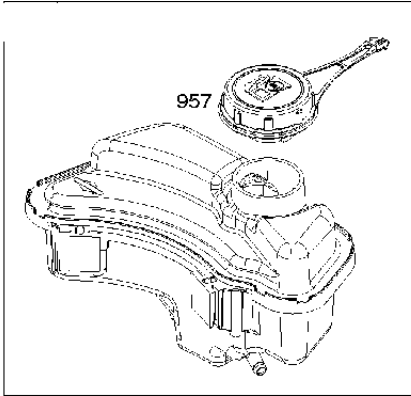

Fuel system

BRIGGS & STRATTON ENGINES, 093J020066H1, 2017-01

Ref	Part No	Description	Remark	QTY KIT
187	576 92 09-01	FUEL HOSE	791766	1
300	589 66 98-33	MUFFLER	593248	1
300C	582 31 07-99	MUFFLER	592362	1
601	582 28 77-32	CLAMP	791850	1
957	585 35 48-01	FUEL TANK	799585	1
957B	584 95 80-01	CAP	692046	1