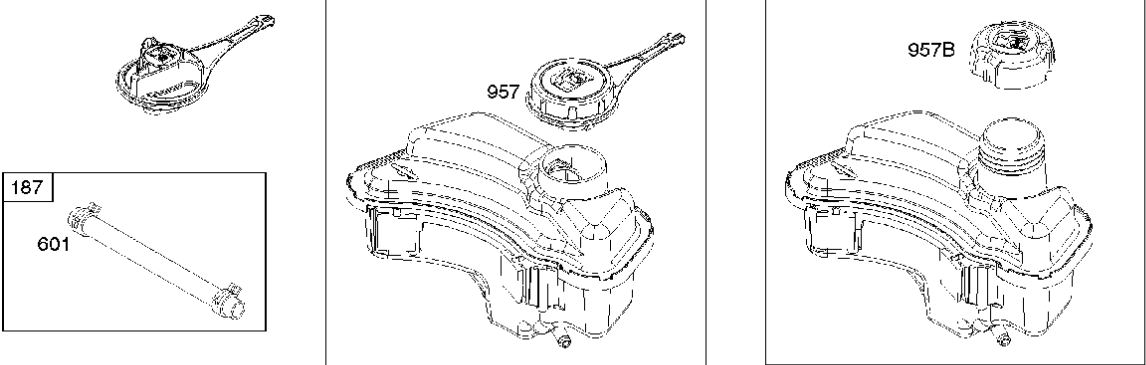

Fuel system

BRIGGS & STRATTON ENGINES, 09P7020014H1, 2017-01

Ref	Part No	Description	Remark	QTY KIT
187	576 92 09-01	FUEL HOSE	791766	1
300B	582 31 07-98	MUFFLER	590565	1
300C	582 31 07-99	MUFFLER	592362	1
601	582 28 77-32	CLAMP	791850	1
957	585 35 48-01	FUEL TANK	799585	1
957B	584 95 80-01	CAP	692046	1