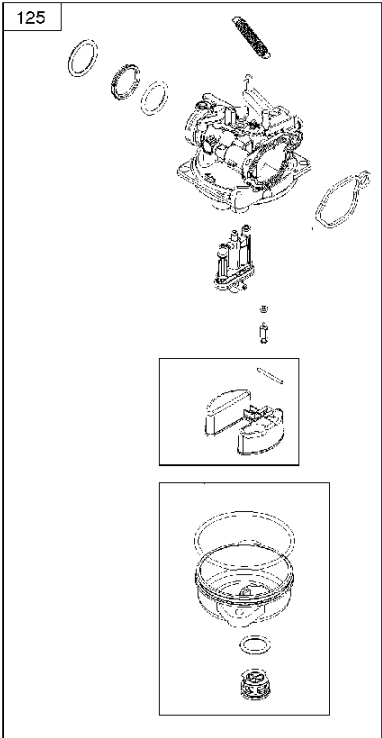

SPARE PARTS LIST

ENGINES & TRANSMISSIONS

BRIGGS & STRATTON ENGINES,
09P7020014H1, 2017-01

Carburetor

BRIGGS & STRATTON ENGINES, 09P7020014H1, 2017-01

Ref	Part No	Description	Remark	QTY KIT
122	582 31 23-29	SPACER	590549	1
125	589 66 98-20	CARBURETTOR	591109	1

REQUIRED when replacing parts with warning labels affixed.

WARNING LABEL

	
---	--

REQUIRED when replacing parts with warning labels affixed.

EMISSIONS LABEL

Cylinder

BRIGGS & STRATTON ENGINES, 09P7020014H1, 2017-01

Ref	Part No	Description	Remark	QTY KIT
16	585 61 75-01	CRANKSHAFT	590537	1
24	582 28 90-90	WOODRUFF KEY	222698S	1
25	585 61 79-01	PISTON	590521	1
29	585 61 80-01	CONNECTING ROD	590518	1
46	582 28 87-19	SHAFT	592968	1
358	582 28 86-23	GASKET KIT	592640	1
N/A	589 66 98-12	KEY	Flywheel, Workshop package, 4181	10
N/A	589 66 98-07	KEY	Flywheel, Workshop package, 4144	50