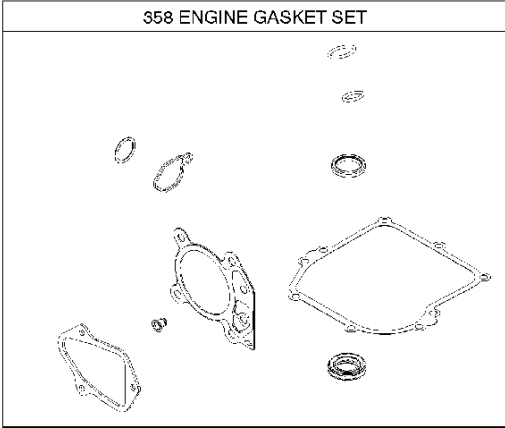

SPARE PARTS LIST

ENGINES & TRANSMISSIONS

BRIGGS & STRATTON ENGINES,
09P7020014H1, 2017-01

Carburetor

BRIGGS & STRATTON ENGINES, 09P7020014H1, 2017-01

Ref	Part No	Description	Remark	QTY KIT
122	582 31 23-29	SPACER	590549	1
125	589 66 98-20	CARBURETTOR	591109	1

REQUIRED when replacing parts with warning labels affixed.

WARNING LABEL

	
---	--

REQUIRED when replacing parts with warning labels affixed.

EMISSIONS LABEL

Cylinder

BRIGGS & STRATTON ENGINES, 09P7020014H1, 2017-01

Ref	Part No	Description	Remark	QTY KIT
16	585 61 75-01	CRANKSHAFT	590537	1
24	582 28 90-90	WOODRUFF KEY	222698S	1
25	585 61 79-01	PISTON	590521	1
29	585 61 80-01	CONNECTING ROD	590518	1
46	582 28 87-19	SHAFT	592968	1
358	582 28 86-23	GASKET KIT	592640	1
N/A	589 66 98-12	KEY	Flywheel, Workshop package, 4181	10
N/A	589 66 98-07	KEY	Flywheel, Workshop package, 4144	50