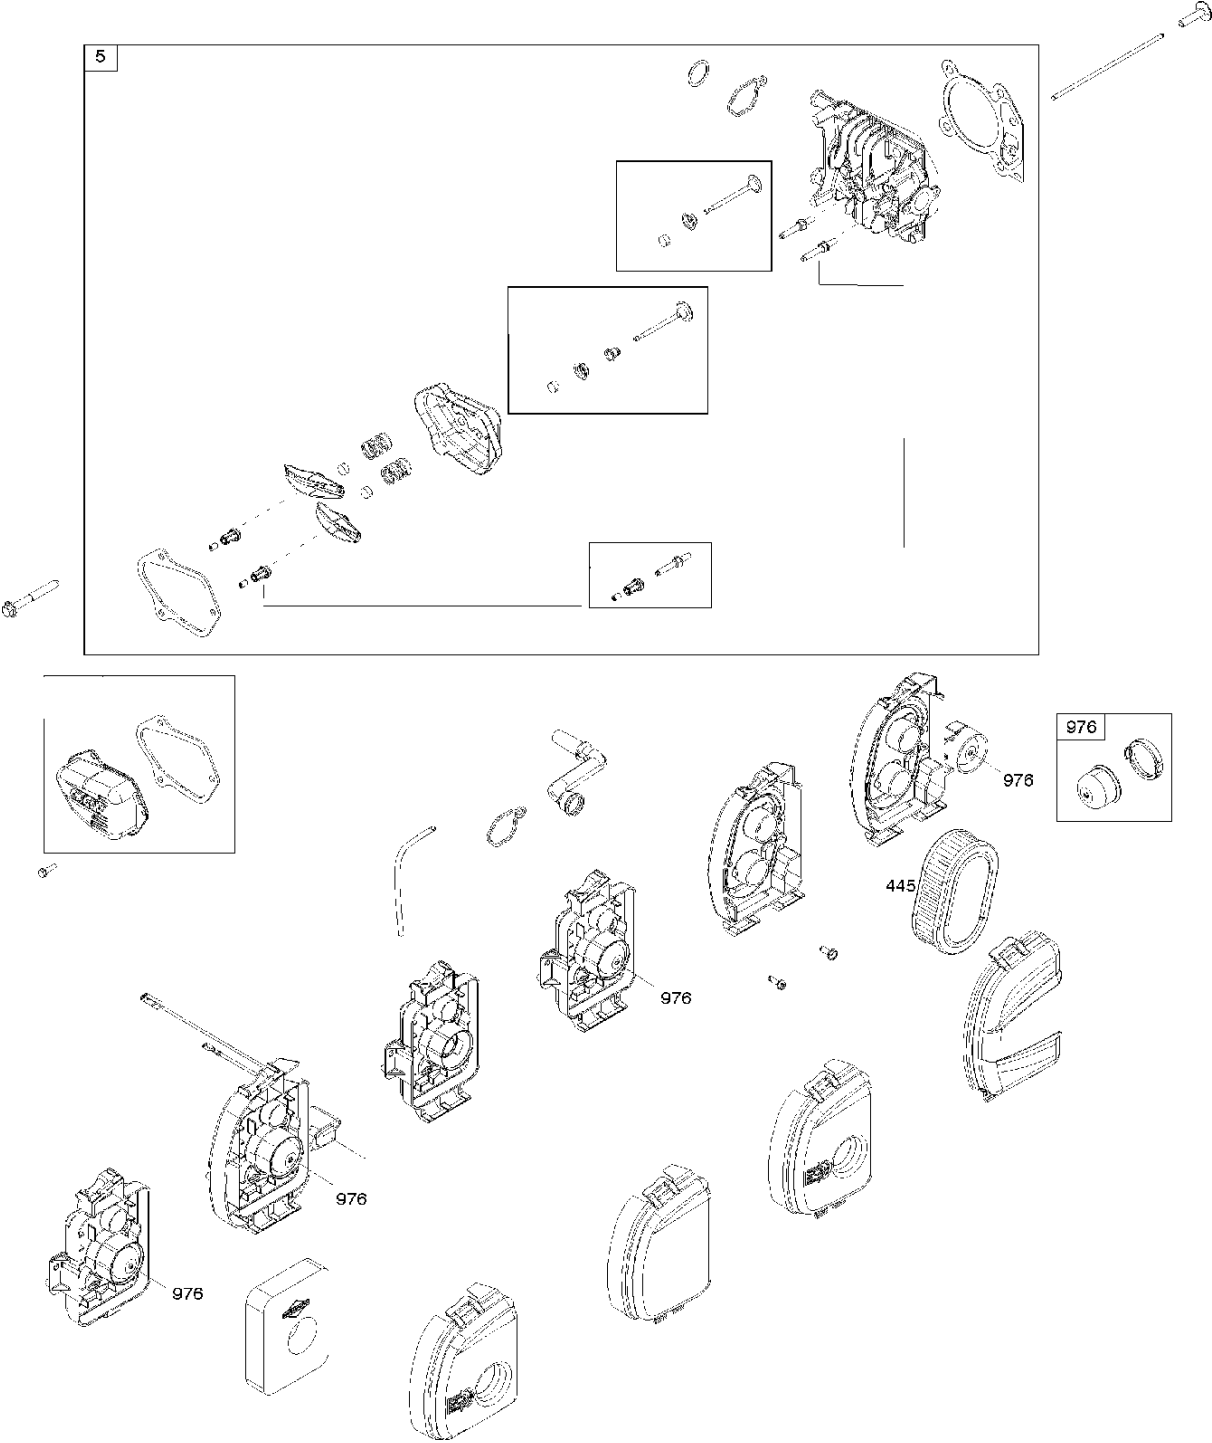

SPARE PARTS LIST

ENGINES & TRANSMISSIONS

BRIGGS & STRATTON ENGINES,
09P7020014H1, 2017-01

Carburetor

BRIGGS & STRATTON ENGINES, 09P7020014H1, 2017-01

Ref	Part No	Description	Remark	QTY KIT
122	582 31 23-29	SPACER	590549	1
125	589 66 98-20	CARBURETTOR	591109	1

REQUIRED when replacing parts with warning labels affixed.

WARNING LABEL

	
---	--

REQUIRED when replacing parts with warning labels affixed.

EMISSIONS LABEL

Cylinder

BRIGGS & STRATTON ENGINES, 09P7020014H1, 2017-01

Ref	Part No	Description	Remark	QTY KIT
16	585 61 75-01	CRANKSHAFT	590537	1
24	582 28 90-90	WOODRUFF KEY	222698S	1
25	585 61 79-01	PISTON	590521	1
29	585 61 80-01	CONNECTING ROD	590518	1
46	582 28 87-19	SHAFT	592968	1
358	582 28 86-23	GASKET KIT	592640	1
N/A	589 66 98-12	KEY	Flywheel, Workshop package, 4181	10
N/A	589 66 98-07	KEY	Flywheel, Workshop package, 4144	50