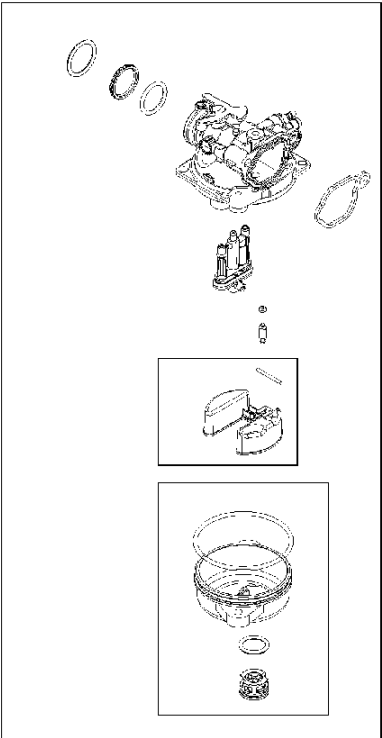

SPARE PARTS LIST

ENGINES & TRANSMISSIONS

BRIGGS & STRATTON ENGINES,
09P7020014H1, 2017-01

Carburetor

BRIGGS & STRATTON ENGINES, 09P7020014H1, 2017-01

Ref	Part No	Description	Remark	QTY KIT
122	582 31 23-29	SPACER	590549	1
125	589 66 98-20	CARBURETTOR	591109	1

REQUIRED when replacing parts with warning labels affixed.

WARNING LABEL

	
---	--

REQUIRED when replacing parts with warning labels affixed.

EMISSIONS LABEL

Cylinder

BRIGGS & STRATTON ENGINES, 09P7020014H1, 2017-01

Ref	Part No	Description	Remark	QTY KIT
16	585 61 75-01	CRANKSHAFT	590537	1
24	582 28 90-90	WOODRUFF KEY	222698S	1
25	585 61 79-01	PISTON	590521	1
29	585 61 80-01	CONNECTING ROD	590518	1
46	582 28 87-19	SHAFT	592968	1
358	582 28 86-23	GASKET KIT	592640	1
N/A	589 66 98-12	KEY	Flywheel, Workshop package, 4181	10
N/A	589 66 98-07	KEY	Flywheel, Workshop package, 4144	50