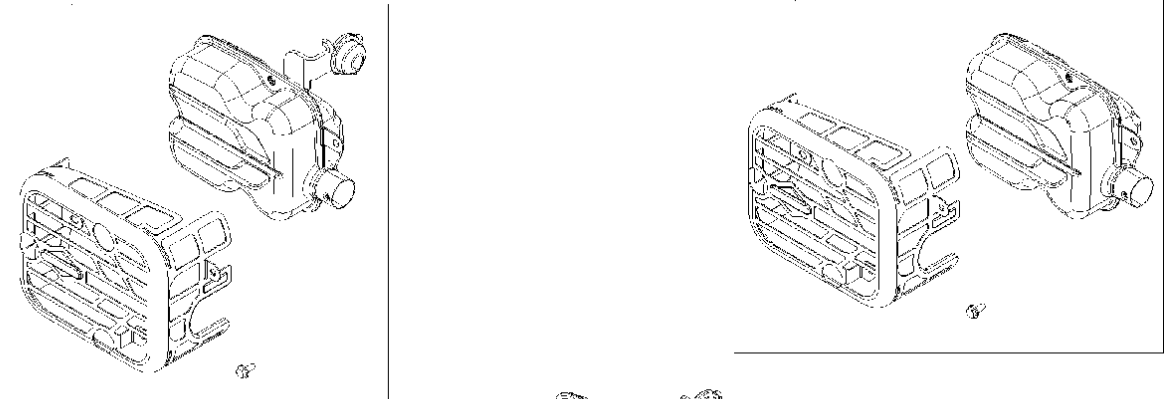

Fuel system

BRIGGS & STRATTON ENGINES, 09P7020014H1, 2017-01

Ref	Part No	Description	Remark	QTY KIT
187	576 92 09-01	FUEL HOSE	791766	1
300B	582 31 07-98	MUFFLER	590565	1
300C	582 31 07-99	MUFFLER	592362	1
601	582 28 77-32	CLAMP	791850	1
957	585 35 48-01	FUEL TANK	799585	1
957B	584 95 80-01	CAP	692046	1