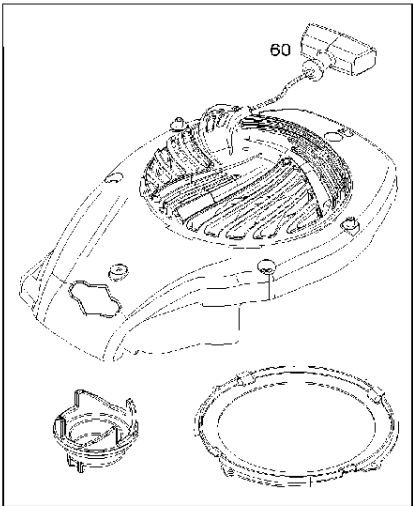

Starter

BRIGGS & STRATTON ENGINES, 09P7020014H1, 2017-01

Ref	Part No	Description	Remark	QTY KIT
60	585 61 53-01	GRIP	691915	1
60A	585 39 07-01	HANDLE	281434S	1
608	582 31 25-84	STARTER HOUSING	593959	1