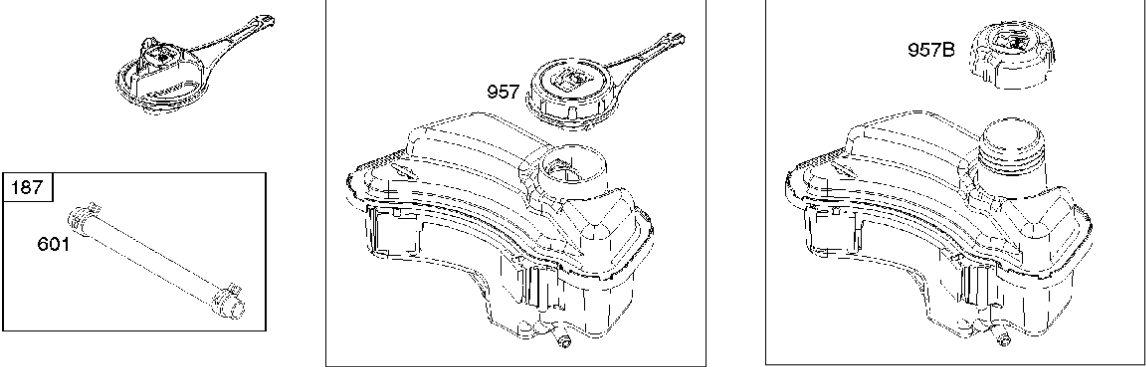

Fuel system

BRIGGS & STRATTON ENGINES, 09P7020193H1, 2017-01

Ref	Part No	Description	Remark	QTY KIT
187	576 92 09-01	FUEL HOSE	791766	1
300B	582 31 07-98	MUFFLER	590565	1
300C	582 31 07-99	MUFFLER	592362	1
601	582 28 77-32	CLAMP	791850	1
957	585 35 48-01	FUEL TANK	799585	1
957B	584 95 80-01	CAP	692046	1