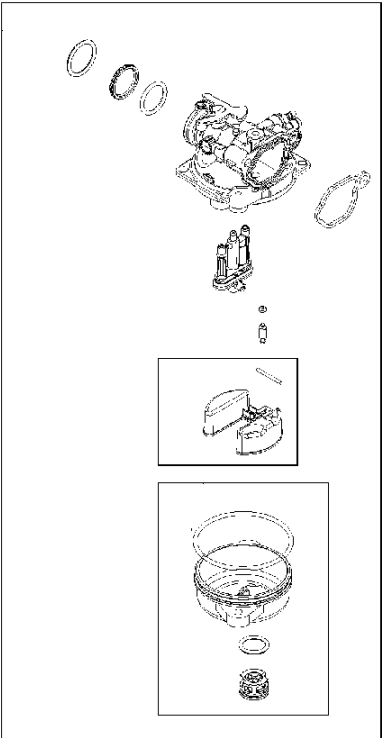

# SPARE PARTS LIST

ENGINES & TRANSMISSIONS

BRIGGS & STRATTON ENGINES,  
09P7020193H1, 2017-01

## Carburetor

BRIGGS &amp; STRATTON ENGINES, 09P7020193H1, 2017-01

Ref	Part No	Description	Remark	QTY KIT
122	582 31 23-29	SPACER	590549	1
125	589 66 98-20	CARBURETTOR	591109	1

**WARNING LABEL**

	<b>WARNING</b>
1. Read and follow Operating Instructions before running engine. 2. Gasoline is flammable. Allow engine to cool at least 2 minutes before refueling. 3. Engines emit carbon monoxide. DO NOT use in enclosed areas. 4. Air filter area temperature may exceed 150°F. Do not touch hot parts.	

**REQUIRED** when replacing parts with warning labels affixed.

**WARNING LABEL**

**REQUIRED** when replacing parts with warning labels affixed.

**EMISSIONS LABEL**

## Cylinder

BRIGGS &amp; STRATTON ENGINES, 09P7020193H1, 2017-01

Ref	Part No	Description	Remark	QTY KIT
16	585 61 75-01	CRANKSHAFT	590537	1
24	582 28 90-90	WOODRUFF KEY	222698S	1
25	585 61 79-01	PISTON	590521	1
29	585 61 80-01	CONNECTING ROD	590518	1
46	582 28 87-19	SHAFT	592968	1
358	582 28 86-23	GASKET KIT	592640	1
N/A	589 66 98-12	KEY	Flywheel, Workshop package, 4181	10
N/A	589 66 98-07	KEY	Flywheel, Workshop package, 4144	50