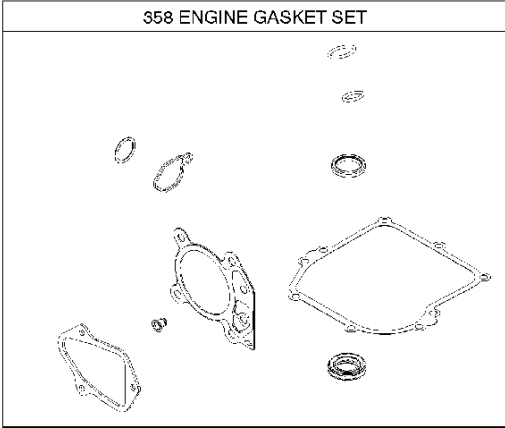

## Carburetor

BRIGGS &amp; STRATTON ENGINES, 09P7020193H1, 2017-01

Ref	Part No	Description	Remark	QTY KIT
122	582 31 23-29	SPACER	590549	1
125	589 66 98-20	CARBURETTOR	591109	1

**WARNING LABEL**

	<b>WARNING</b>
1. Read and follow Operating Instructions before running engine. 2. Gasoline is flammable. Allow engine to cool at least 2 minutes before refueling. 3. Engines emit carbon monoxide. DO NOT use in enclosed areas. 4. Air filter area temperature may exceed 150°F. Do not touch hot parts.	

**REQUIRED** when replacing parts with warning labels affixed.

**WARNING LABEL**

**REQUIRED** when replacing parts with warning labels affixed.

**EMISSIONS LABEL**

## Cylinder

BRIGGS &amp; STRATTON ENGINES, 09P7020193H1, 2017-01

Ref	Part No	Description	Remark	QTY KIT
16	585 61 75-01	CRANKSHAFT	590537	1
24	582 28 90-90	WOODRUFF KEY	222698S	1
25	585 61 79-01	PISTON	590521	1
29	585 61 80-01	CONNECTING ROD	590518	1
46	582 28 87-19	SHAFT	592968	1
358	582 28 86-23	GASKET KIT	592640	1
N/A	589 66 98-12	KEY	Flywheel, Workshop package, 4181	10
N/A	589 66 98-07	KEY	Flywheel, Workshop package, 4144	50