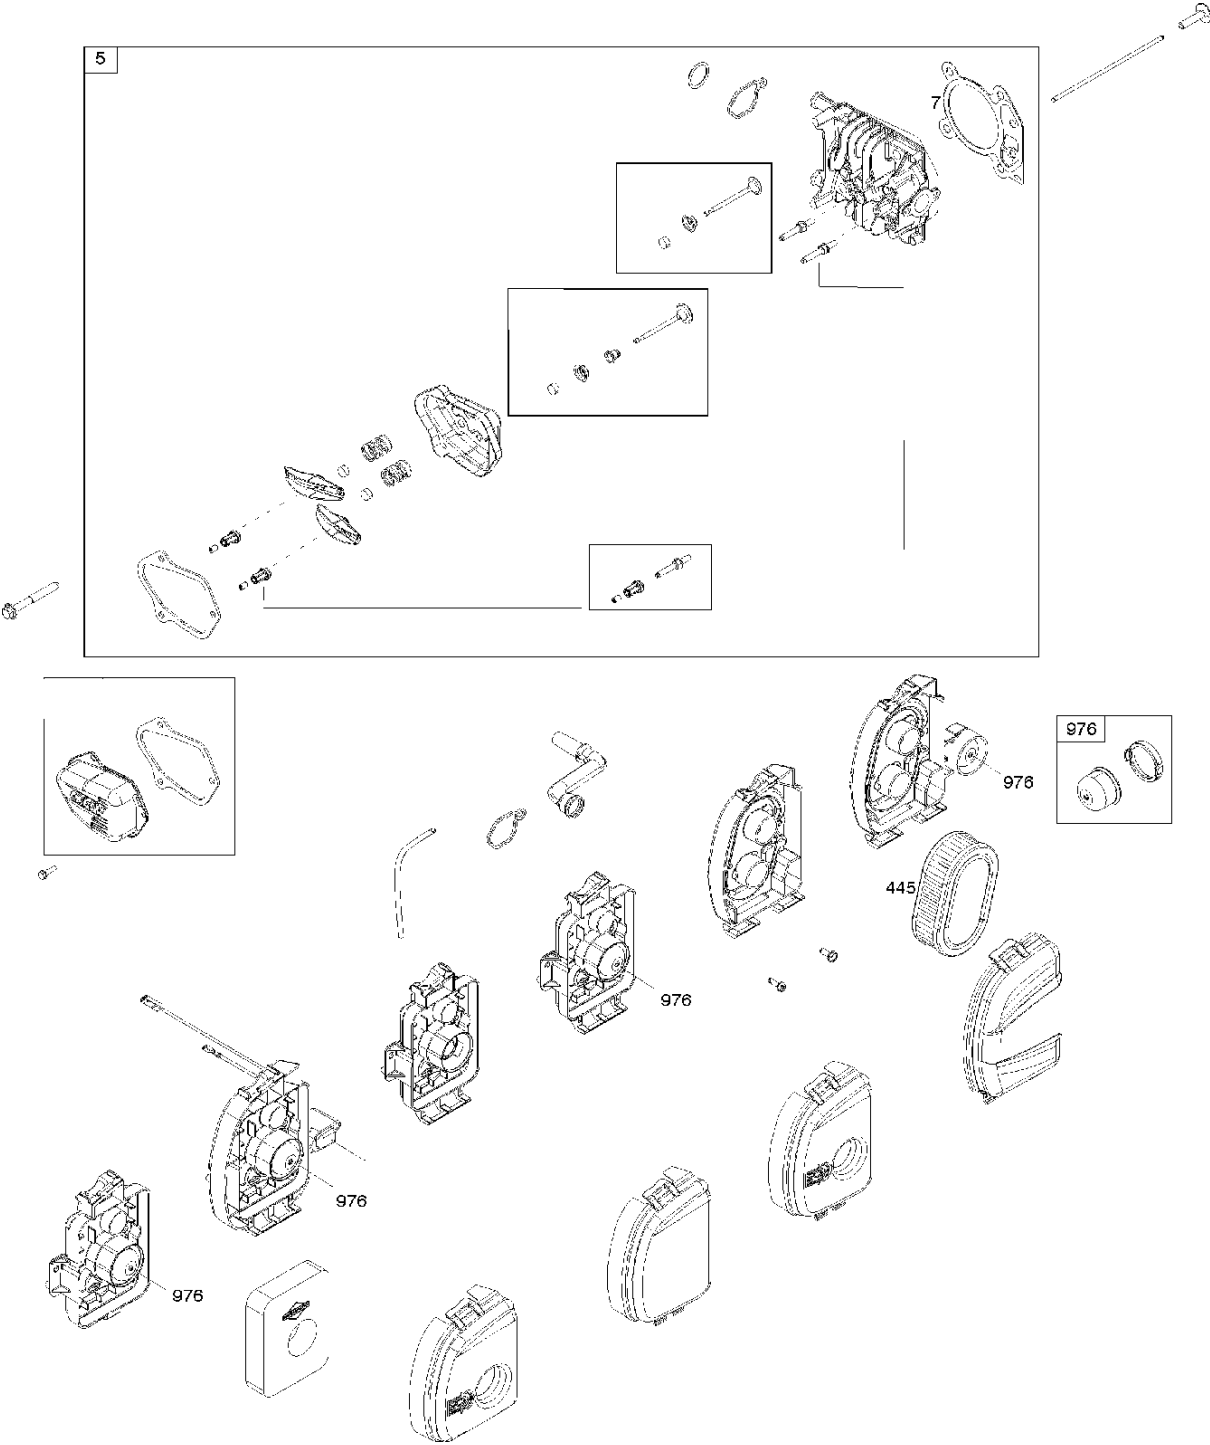

## Carburetor

BRIGGS &amp; STRATTON ENGINES, 09P7020193H1, 2017-01

Ref	Part No	Description	Remark	QTY KIT
122	582 31 23-29	SPACER	590549	1
125	589 66 98-20	CARBURETTOR	591109	1

**WARNING LABEL**

	<b>WARNING</b>
1. Read and follow Operating Instructions before running engine. 2. Gasoline is flammable. Allow engine to cool at least 2 minutes before refueling. 3. Engines emit carbon monoxide. DO NOT use in enclosed areas. 4. Air filter area temperature may exceed 150°F. Do not touch hot parts.	

**REQUIRED** when replacing parts with warning labels affixed.

**WARNING LABEL**

**REQUIRED** when replacing parts with warning labels affixed.

**EMISSIONS LABEL**

## Cylinder

BRIGGS &amp; STRATTON ENGINES, 09P7020193H1, 2017-01

Ref	Part No	Description	Remark	QTY KIT
16	585 61 75-01	CRANKSHAFT	590537	1
24	582 28 90-90	WOODRUFF KEY	222698S	1
25	585 61 79-01	PISTON	590521	1
29	585 61 80-01	CONNECTING ROD	590518	1
46	582 28 87-19	SHAFT	592968	1
358	582 28 86-23	GASKET KIT	592640	1
N/A	589 66 98-12	KEY	Flywheel, Workshop package, 4181	10
N/A	589 66 98-07	KEY	Flywheel, Workshop package, 4144	50