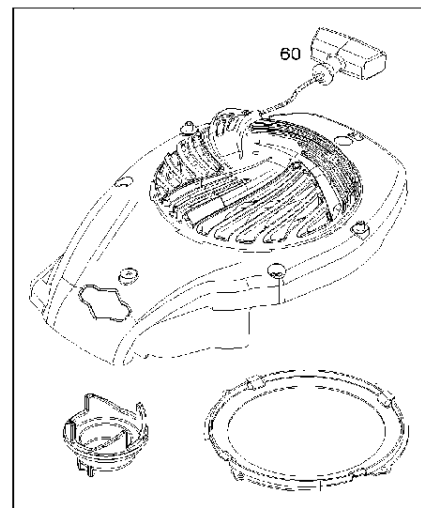

Starter

BRIGGS & STRATTON ENGINES, 09P7020193H1, 2017-01

Ref	Part No	Description	Remark	QTY KIT
60	585 61 53-01	GRIP	691915	1
60A	585 39 07-01	HANDLE	281434S	1
608	582 31 25-84	STARTER HOUSING	593959	1