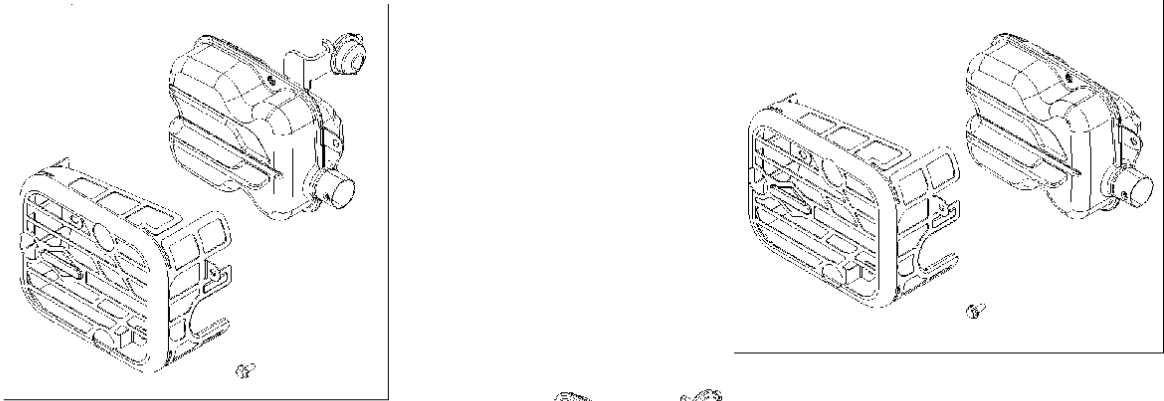

Fuel system

BRIGGS & STRATTON ENGINES, 09P7020193H1, 2017-01

Ref	Part No	Description	Remark	QTY KIT
187	576 92 09-01	FUEL HOSE	791766	1
300B	582 31 07-98	MUFFLER	590565	1
300C	582 31 07-99	MUFFLER	592362	1
601	582 28 77-32	CLAMP	791850	1
957	585 35 48-01	FUEL TANK	799585	1
957B	584 95 80-01	CAP	692046	1