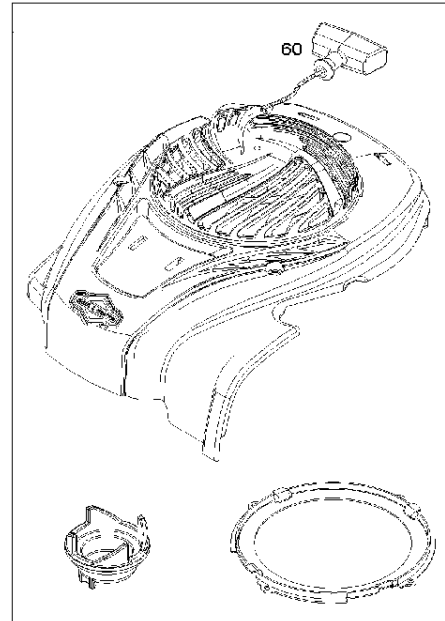

Starter

BRIGGS & STRATTON ENGINES, 09P7020193H1, 2017-01

Ref	Part No	Description	Remark	QTY KIT
60	585 61 53-01	GRIP	691915	1
60A	585 39 07-01	HANDLE	281434S	1
608	582 31 25-84	STARTER HOUSING	593959	1