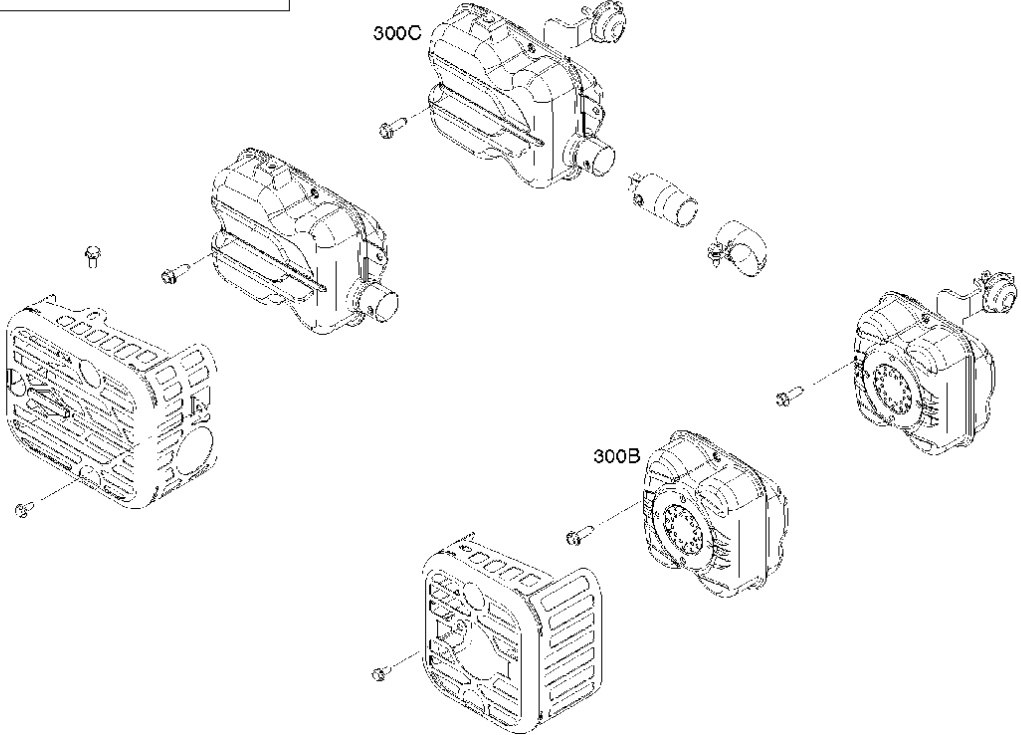

Fuel system

BRIGGS & STRATTON ENGINES, 09P7020193H1, 2017-01

Ref	Part No	Description	Remark	QTY KIT
187	576 92 09-01	FUEL HOSE	791766	1
300B	582 31 07-98	MUFFLER	590565	1
300C	582 31 07-99	MUFFLER	592362	1
601	582 28 77-32	CLAMP	791850	1
957	585 35 48-01	FUEL TANK	799585	1
957B	584 95 80-01	CAP	692046	1