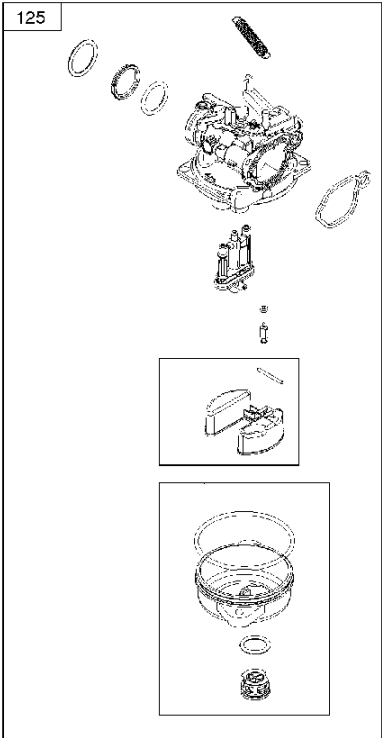

# SPARE PARTS LIST

ENGINES & TRANSMISSIONS

BRIGGS & STRATTON ENGINES,  
09P7020193H1, 2017-01

## Carburetor

BRIGGS &amp; STRATTON ENGINES, 09P7020193H1, 2017-01

Ref	Part No	Description	Remark	QTY KIT
122	582 31 23-29	SPACER	590549	1
125	589 66 98-20	CARBURETTOR	591109	1

**WARNING LABEL**

	<b>WARNING</b>
1. Read and follow Operating Instructions before running engine. 2. Gasoline is flammable. Allow engine to cool at least 2 minutes before refueling. 3. Engines emit carbon monoxide. DO NOT use in enclosed areas. 4. Air filter area temperature may exceed 150°F. Do not touch hot parts.	

**REQUIRED** when replacing parts with warning labels affixed.

**WARNING LABEL**

**REQUIRED** when replacing parts with warning labels affixed.

**EMISSIONS LABEL**

## Cylinder

BRIGGS &amp; STRATTON ENGINES, 09P7020193H1, 2017-01

Ref	Part No	Description	Remark	QTY KIT
16	585 61 75-01	CRANKSHAFT	590537	1
24	582 28 90-90	WOODRUFF KEY	222698S	1
25	585 61 79-01	PISTON	590521	1
29	585 61 80-01	CONNECTING ROD	590518	1
46	582 28 87-19	SHAFT	592968	1
358	582 28 86-23	GASKET KIT	592640	1
N/A	589 66 98-12	KEY	Flywheel, Workshop package, 4181	10
N/A	589 66 98-07	KEY	Flywheel, Workshop package, 4144	50