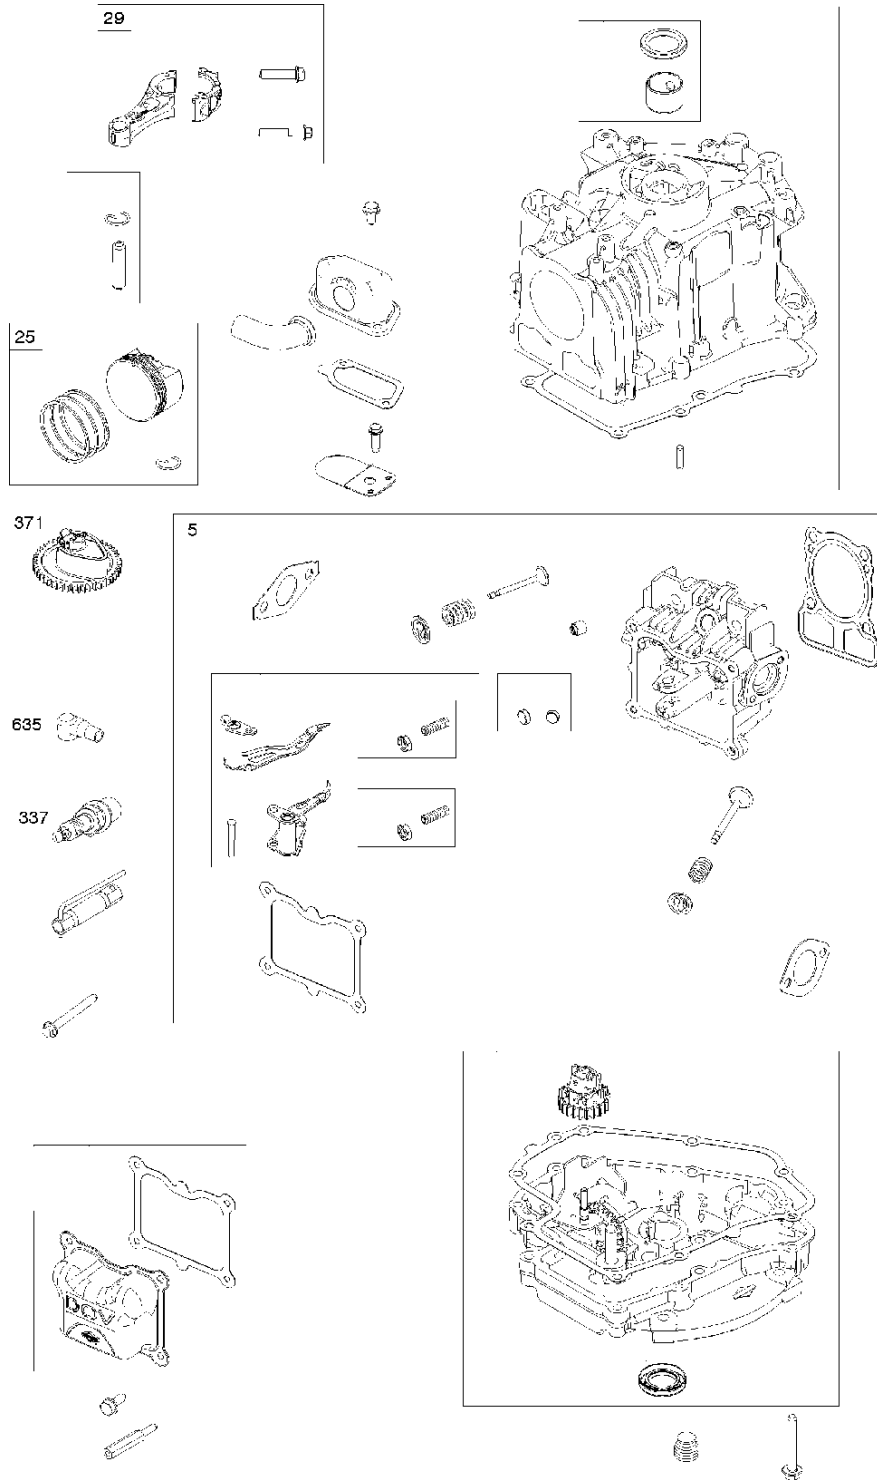

SPARE PARTS LIST

ENGINES & TRANSMISSIONS

BRIGGS & STRATTON ENGINES,
1006020008H8, 2017-01

Air filter

BRIGGS & STRATTON ENGINES, 1006020008H8, 2017-01

Ref	Part No	Description	Remark	QTY KIT
187	576 92 09-01	FUEL HOSE	791766	1
445	584 95 83-01	AIR FILTER	792038	1
535	584 95 94-01	PREFILTER	793676	1
601	582 28 77-32	CLAMP	791850	1
957	584 95 80-01	CAP	692046	1
958	584 95 81-01	VALVE	698183	1
N/A	589 66 98-95	SERVICE KIT	Tune up kit, Workshop package, 992234	1

Controls

BRIGGS & STRATTON ENGINES, 1006020008H8, 2017-01

Ref	Part No	Description	Remark	QTY KIT
291	584 95 87-01	THERMOSTAT	793498	1
333	589 66 98-25	ARMATURE	592445	1
474	584 95 95-01	GENERATOR	794103	1
635	582 31 35-85	SPARK PLUG CAP	66538S	1
851	584 96 04-01	SPARK PLUG CAP	493880S	1

WARNING LABEL

REQUIRED when replacing parts with warning labels affixed.

WARNING LABEL

REQUIRED when replacing parts with warning labels affixed.

REPAIR MANUAL

EMISSIONS LABEL

SAE

Cylinder

BRIGGS & STRATTON ENGINES, 1006020008H8, 2017-01

Ref	Part No	Description	Remark	QTY KIT
5	589 66 98-26	CYLINDER HEAD	592536	1
16	584 95 91-01	CRANKSHAFT	793616	1
24	582 28 90-90	WOODRUFF KEY	222698S	1
25	582 31 10-82	PISTON	793519	1
29	584 95 89-01	CONNECTING ROD	793510	1
337	582 31 23-65	SPARK PLUG CAP	692720	1
371	584 95 96-01	CAMSHAFT	794574	1
635	582 31 35-85	SPARK PLUG CAP	66538S	1
N/A	589 66 98-12	KEY	Flywheel, Workshop package, 4181	10
N/A	589 66 98-07	KEY	Flywheel, Workshop package, 4144	50