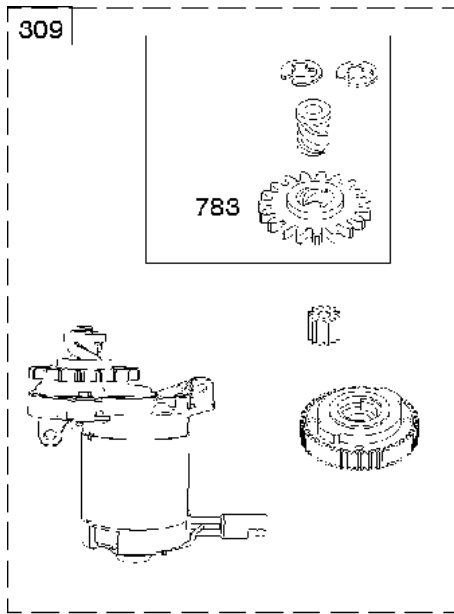

SPARE PARTS LIST

ENGINES & TRANSMISSIONS

BRIGGS & STRATTON ENGINES,
1006020008H8, 2017-01

Air filter

BRIGGS & STRATTON ENGINES, 1006020008H8, 2017-01

Ref	Part No	Description	Remark	QTY KIT
187	576 92 09-01	FUEL HOSE	791766	1
445	584 95 83-01	AIR FILTER	792038	1
535	584 95 94-01	PREFILTER	793676	1
601	582 28 77-32	CLAMP	791850	1
957	584 95 80-01	CAP	692046	1
958	584 95 81-01	VALVE	698183	1
N/A	589 66 98-95	SERVICE KIT	Tune up kit, Workshop package, 992234	1

WARNING LABEL

REQUIRED when replacing parts with warning labels affixed.

WARNING LABEL

REQUIRED when replacing parts with warning labels affixed.

REPAIR MANUAL

EMISSIONS LABEL

SAE

Cylinder

BRIGGS & STRATTON ENGINES, 1006020008H8, 2017-01

Ref	Part No	Description	Remark	QTY KIT
5	589 66 98-26	CYLINDER HEAD	592536	1
16	584 95 91-01	CRANKSHAFT	793616	1
24	582 28 90-90	WOODRUFF KEY	222698S	1
25	582 31 10-82	PISTON	793519	1
29	584 95 89-01	CONNECTING ROD	793510	1
337	582 31 23-65	SPARK PLUG CAP	692720	1
371	584 95 96-01	CAMSHAFT	794574	1
635	582 31 35-85	SPARK PLUG CAP	66538S	1
N/A	589 66 98-12	KEY	Flywheel, Workshop package, 4181	10
N/A	589 66 98-07	KEY	Flywheel, Workshop package, 4144	50