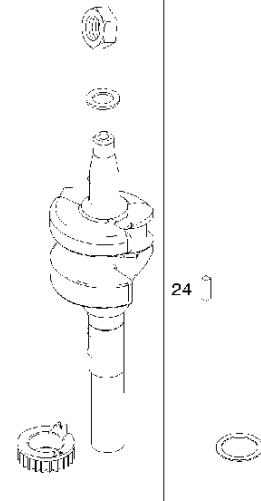

SPARE PARTS LIST

ENGINES & TRANSMISSIONS

BRIGGS & STRATTON ENGINES,
1006020008H8, 2017-01

Air filter

BRIGGS & STRATTON ENGINES, 1006020008H8, 2017-01

Ref	Part No	Description	Remark	QTY KIT
187	576 92 09-01	FUEL HOSE	791766	1
445	584 95 83-01	AIR FILTER	792038	1
535	584 95 94-01	PREFILTER	793676	1
601	582 28 77-32	CLAMP	791850	1
957	584 95 80-01	CAP	692046	1
958	584 95 81-01	VALVE	698183	1
N/A	589 66 98-95	SERVICE KIT	Tune up kit, Workshop package, 992234	1

WARNING LABEL

REQUIRED when replacing parts with warning labels affixed.

WARNING LABEL

REQUIRED when replacing parts with warning labels affixed.

REPAIR MANUAL

EMISSIONS LABEL

SAE

Cylinder

BRIGGS & STRATTON ENGINES, 1006020008H8, 2017-01

Ref	Part No	Description	Remark	QTY KIT
5	589 66 98-26	CYLINDER HEAD	592536	1
16	584 95 91-01	CRANKSHAFT	793616	1
24	582 28 90-90	WOODRUFF KEY	222698S	1
25	582 31 10-82	PISTON	793519	1
29	584 95 89-01	CONNECTING ROD	793510	1
337	582 31 23-65	SPARK PLUG CAP	692720	1
371	584 95 96-01	CAMSHAFT	794574	1
635	582 31 35-85	SPARK PLUG CAP	66538S	1
N/A	589 66 98-12	KEY	Flywheel, Workshop package, 4181	10
N/A	589 66 98-07	KEY	Flywheel, Workshop package, 4144	50

358

1095

Gasket kit

BRIGGS & STRATTON ENGINES, 1006020008H8, 2017-01

Ref	Part No	Description	Remark	QTY KIT
309	584 95 99-01	ELECTRIC STARTER	796386	1
358	584 95 92-01	GASKET KIT	793623	1
783	584 95 97-01	GEAR	795099	1
1095	584 95 93-01	GASKET KIT	793624	1