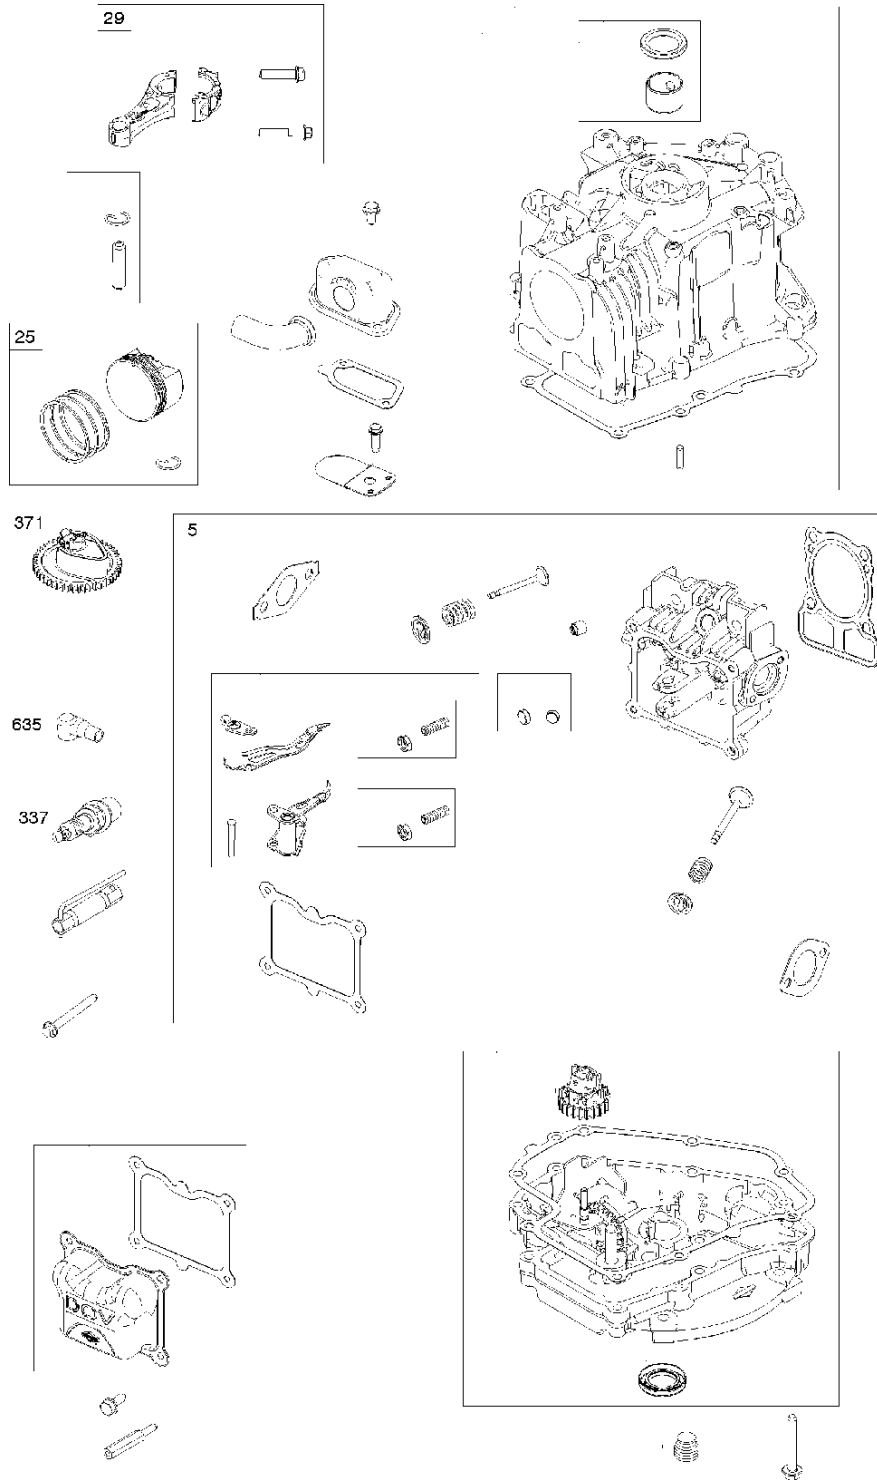

SPARE PARTS LIST

ENGINES & TRANSMISSIONS

BRIGGS & STRATTON ENGINES,
1006020153H8, 2017-01

Air filter

BRIGGS & STRATTON ENGINES, 1006020153H8, 2017-01

Ref	Part No	Description	Remark	QTY KIT
187	576 92 09-01	FUEL HOSE	791766	1
445	584 95 83-01	AIR FILTER	792038	1
535	584 95 94-01	PREFILTER	793676	1
601	582 28 77-32	CLAMP	791850	1
957	584 95 80-01	CAP	692046	1
958	584 95 81-01	VALVE	698183	1
N/A	589 66 98-95	SERVICE KIT	Tune up kit, Workshop package, 992234	1

291

474

635

333

851

Controls

BRIGGS & STRATTON ENGINES, 1006020153H8, 2017-01

Ref	Part No	Description	Remark	QTY KIT
291	584 95 87-01	THERMOSTAT	793498	1
333	589 66 98-25	ARMATURE	592445	1
474	584 95 95-01	GENERATOR	794103	1
635	582 31 35-85	SPARK PLUG CAP	66538S	1
851	584 96 04-01	SPARK PLUG CAP	493880S	1

WARNING LABEL

REQUIRED when replacing parts with warning labels affixed.

WARNING LABEL

REQUIRED when replacing parts with warning labels affixed.

REPAIR MANUAL

EMISSIONS LABEL

SAE

Cylinder

BRIGGS & STRATTON ENGINES, 1006020153H8, 2017-01

Ref	Part No	Description	Remark	QTY KIT
5	589 66 98-26	CYLINDER HEAD	592536	1
16	584 95 91-01	CRANKSHAFT	793616	1
24	582 28 90-90	WOODRUFF KEY	222698S	1
25	582 31 10-82	PISTON	793519	1
29	584 95 89-01	CONNECTING ROD	793510	1
337	582 31 23-65	SPARK PLUG CAP	692720	1
371	584 95 96-01	CAMSHAFT	794574	1
635	582 31 35-85	SPARK PLUG CAP	66538S	1
N/A	589 66 98-12	KEY	Flywheel, Workshop package, 4181	10
N/A	589 66 98-07	KEY	Flywheel, Workshop package, 4144	50