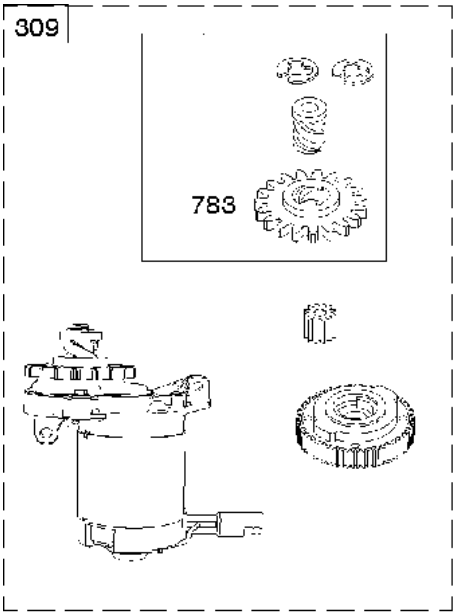

SPARE PARTS LIST

ENGINES & TRANSMISSIONS

BRIGGS & STRATTON ENGINES,
1006020153H8, 2017-01

Air filter

BRIGGS & STRATTON ENGINES, 1006020153H8, 2017-01

Ref	Part No	Description	Remark	QTY KIT
187	576 92 09-01	FUEL HOSE	791766	1
445	584 95 83-01	AIR FILTER	792038	1
535	584 95 94-01	PREFILTER	793676	1
601	582 28 77-32	CLAMP	791850	1
957	584 95 80-01	CAP	692046	1
958	584 95 81-01	VALVE	698183	1
N/A	589 66 98-95	SERVICE KIT	Tune up kit, Workshop package, 992234	1

WARNING LABEL

REQUIRED when replacing parts with warning labels affixed.

WARNING LABEL

REQUIRED when replacing parts with warning labels affixed.

REPAIR MANUAL

EMISSIONS LABEL

SAE

Cylinder

BRIGGS & STRATTON ENGINES, 1006020153H8, 2017-01

Ref	Part No	Description	Remark	QTY KIT
5	589 66 98-26	CYLINDER HEAD	592536	1
16	584 95 91-01	CRANKSHAFT	793616	1
24	582 28 90-90	WOODRUFF KEY	222698S	1
25	582 31 10-82	PISTON	793519	1
29	584 95 89-01	CONNECTING ROD	793510	1
337	582 31 23-65	SPARK PLUG CAP	692720	1
371	584 95 96-01	CAMSHAFT	794574	1
635	582 31 35-85	SPARK PLUG CAP	66538S	1
N/A	589 66 98-12	KEY	Flywheel, Workshop package, 4181	10
N/A	589 66 98-07	KEY	Flywheel, Workshop package, 4144	50