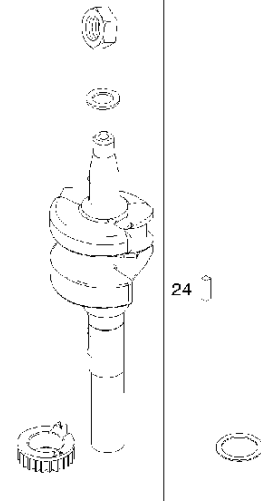

SPARE PARTS LIST

ENGINES & TRANSMISSIONS

BRIGGS & STRATTON ENGINES,
1006020153H8, 2017-01

Air filter

BRIGGS & STRATTON ENGINES, 1006020153H8, 2017-01

Ref	Part No	Description	Remark	QTY KIT
187	576 92 09-01	FUEL HOSE	791766	1
445	584 95 83-01	AIR FILTER	792038	1
535	584 95 94-01	PREFILTER	793676	1
601	582 28 77-32	CLAMP	791850	1
957	584 95 80-01	CAP	692046	1
958	584 95 81-01	VALVE	698183	1
N/A	589 66 98-95	SERVICE KIT	Tune up kit, Workshop package, 992234	1

WARNING LABEL

REQUIRED when replacing parts with warning labels affixed.

WARNING LABEL

REQUIRED when replacing parts with warning labels affixed.

REPAIR MANUAL

EMISSIONS LABEL

SAE

Cylinder

BRIGGS & STRATTON ENGINES, 1006020153H8, 2017-01

Ref	Part No	Description	Remark	QTY KIT
5	589 66 98-26	CYLINDER HEAD	592536	1
16	584 95 91-01	CRANKSHAFT	793616	1
24	582 28 90-90	WOODRUFF KEY	222698S	1
25	582 31 10-82	PISTON	793519	1
29	584 95 89-01	CONNECTING ROD	793510	1
337	582 31 23-65	SPARK PLUG CAP	692720	1
371	584 95 96-01	CAMSHAFT	794574	1
635	582 31 35-85	SPARK PLUG CAP	66538S	1
N/A	589 66 98-12	KEY	Flywheel, Workshop package, 4181	10
N/A	589 66 98-07	KEY	Flywheel, Workshop package, 4144	50

358

1095

Gasket kit

BRIGGS & STRATTON ENGINES, 1006020153H8, 2017-01

Ref	Part No	Description	Remark	QTY KIT
309	584 95 99-01	ELECTRIC STARTER	796386	1
358	584 95 92-01	GASKET KIT	793623	1
783	584 95 97-01	GEAR	795099	1
1095	584 95 93-01	GASKET KIT	793624	1