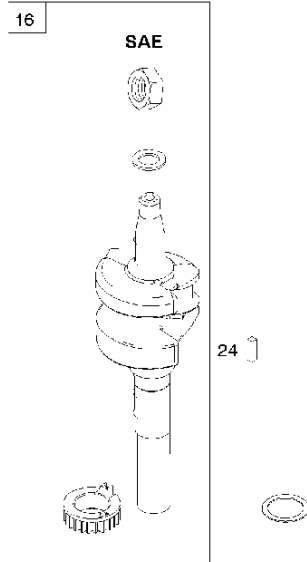

SPARE PARTS LIST

ENGINES & TRANSMISSIONS

BRIGGS & STRATTON ENGINES,
1006022112H8, 2017-01

Air filter

BRIGGS & STRATTON ENGINES, 1006022112H8, 2017-01

Ref	Part No	Description	Remark	QTY KIT
187	576 92 09-01	FUEL HOSE	791766	1
445	584 95 83-01	AIR FILTER	792038	1
535	584 95 94-01	PREFILTER	793676	1
601	582 28 77-32	CLAMP	791850	1
957	584 95 80-01	CAP	692046	1
958	584 95 81-01	VALVE	698183	1
N/A	589 66 98-95	SERVICE KIT	Tune up kit, Workshop package, 992234	1

WARNING LABEL

REQUIRED when replacing parts with warning labels affixed.

WARNING LABEL

REQUIRED when replacing parts with warning labels affixed.

REPAIR MANUAL

1036 EMISSIONS LABEL

Cylinder

BRIGGS & STRATTON ENGINES, 1006022112H8, 2017-01

Ref	Part No	Description	Remark	QTY KIT
5	589 66 98-26	CYLINDER HEAD	592536	1
16	584 95 91-01	CRANKSHAFT	793616	1
24	582 28 90-90	WOODRUFF KEY	222698S	1
25	582 31 10-82	PISTON	793519	1
29	584 95 89-01	CONNECTING ROD	793510	1
337	582 31 23-65	SPARK PLUG CAP	692720	1
371	584 95 96-01	CAMSHAFT	794574	1
635	582 31 35-85	SPARK PLUG CAP	66538S	1
N/A	589 66 98-12	KEY	Flywheel, Workshop package, 4181	10
N/A	589 66 98-07	KEY	Flywheel, Workshop package, 4144	50

358

1095

Gasket kit

BRIGGS & STRATTON ENGINES, 1006022112H8, 2017-01

Ref	Part No	Description	Remark	QTY KIT
309	584 95 99-01	ELECTRIC STARTER	796386	1
358	584 95 92-01	GASKET KIT	793623	1
783	584 95 97-01	GEAR	795099	1
1095	584 95 93-01	GASKET KIT	793624	1