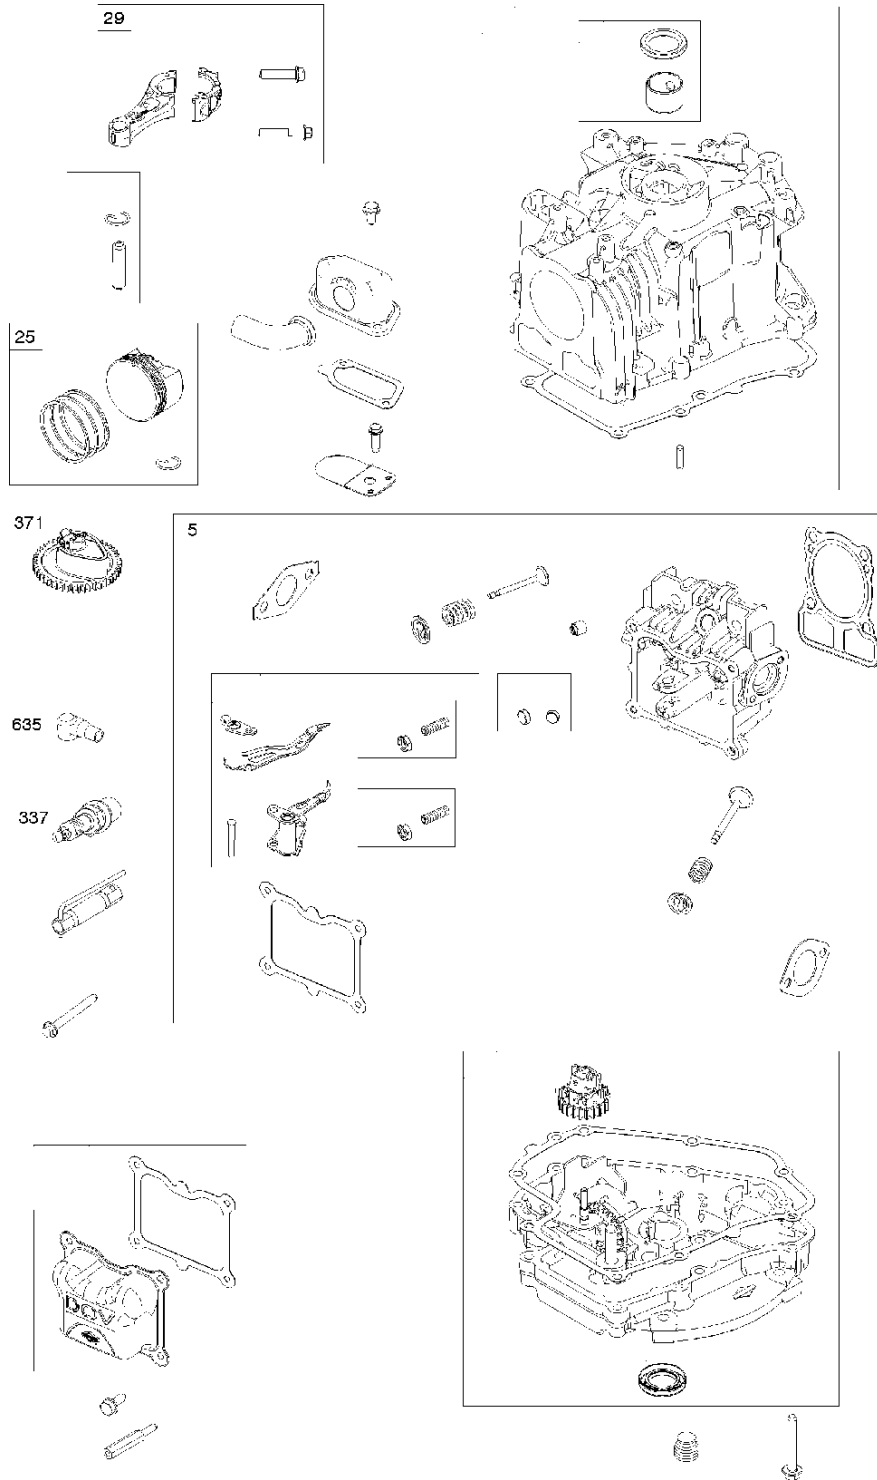

SPARE PARTS LIST

ENGINES & TRANSMISSIONS

BRIGGS & STRATTON ENGINES,
1006022112H8, 2017-01

Air filter

BRIGGS & STRATTON ENGINES, 1006022112H8, 2017-01

Ref	Part No	Description	Remark	QTY KIT
187	576 92 09-01	FUEL HOSE	791766	1
445	584 95 83-01	AIR FILTER	792038	1
535	584 95 94-01	PREFILTER	793676	1
601	582 28 77-32	CLAMP	791850	1
957	584 95 80-01	CAP	692046	1
958	584 95 81-01	VALVE	698183	1
N/A	589 66 98-95	SERVICE KIT	Tune up kit, Workshop package, 992234	1

Controls

BRIGGS & STRATTON ENGINES, 1006022112H8, 2017-01

Ref	Part No	Description	Remark	QTY KIT
291	584 95 87-01	THERMOSTAT	793498	1
333	589 66 98-25	ARMATURE	592445	1
474	584 95 95-01	GENERATOR	794103	1
635	582 31 35-85	SPARK PLUG CAP	66538S	1
851	584 96 04-01	SPARK PLUG CAP	493880S	1

WARNING LABEL

REQUIRED when replacing parts with warning labels affixed.

WARNING LABEL

REQUIRED when replacing parts with warning labels affixed.

REPAIR MANUAL

1036 EMISSIONS LABEL

Cylinder

BRIGGS & STRATTON ENGINES, 1006022112H8, 2017-01

Ref	Part No	Description	Remark	QTY KIT
5	589 66 98-26	CYLINDER HEAD	592536	1
16	584 95 91-01	CRANKSHAFT	793616	1
24	582 28 90-90	WOODRUFF KEY	222698S	1
25	582 31 10-82	PISTON	793519	1
29	584 95 89-01	CONNECTING ROD	793510	1
337	582 31 23-65	SPARK PLUG CAP	692720	1
371	584 95 96-01	CAMSHAFT	794574	1
635	582 31 35-85	SPARK PLUG CAP	66538S	1
N/A	589 66 98-12	KEY	Flywheel, Workshop package, 4181	10
N/A	589 66 98-07	KEY	Flywheel, Workshop package, 4144	50