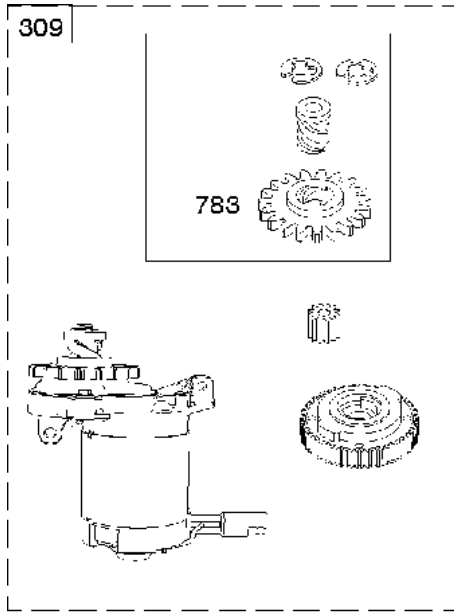

SPARE PARTS LIST

ENGINES & TRANSMISSIONS

BRIGGS & STRATTON ENGINES,
1006022112H8, 2017-01

Air filter

BRIGGS & STRATTON ENGINES, 1006022112H8, 2017-01

Ref	Part No	Description	Remark	QTY KIT
187	576 92 09-01	FUEL HOSE	791766	1
445	584 95 83-01	AIR FILTER	792038	1
535	584 95 94-01	PREFILTER	793676	1
601	582 28 77-32	CLAMP	791850	1
957	584 95 80-01	CAP	692046	1
958	584 95 81-01	VALVE	698183	1
N/A	589 66 98-95	SERVICE KIT	Tune up kit, Workshop package, 992234	1

WARNING LABEL

REQUIRED when replacing parts with warning labels affixed.

WARNING LABEL

REQUIRED when replacing parts with warning labels affixed.

REPAIR MANUAL

1036 EMISSIONS LABEL

Cylinder

BRIGGS & STRATTON ENGINES, 1006022112H8, 2017-01

Ref	Part No	Description	Remark	QTY KIT
5	589 66 98-26	CYLINDER HEAD	592536	1
16	584 95 91-01	CRANKSHAFT	793616	1
24	582 28 90-90	WOODRUFF KEY	222698S	1
25	582 31 10-82	PISTON	793519	1
29	584 95 89-01	CONNECTING ROD	793510	1
337	582 31 23-65	SPARK PLUG CAP	692720	1
371	584 95 96-01	CAMSHAFT	794574	1
635	582 31 35-85	SPARK PLUG CAP	66538S	1
N/A	589 66 98-12	KEY	Flywheel, Workshop package, 4181	10
N/A	589 66 98-07	KEY	Flywheel, Workshop package, 4144	50