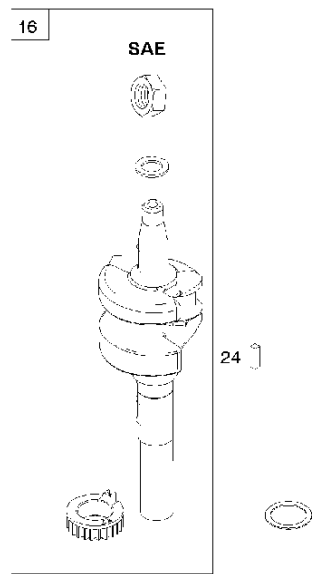

SPARE PARTS LIST

ENGINES & TRANSMISSIONS

BRIGGS & STRATTON ENGINES,
1006022147H8, 2017-01

Air filter

BRIGGS & STRATTON ENGINES, 1006022147H8, 2017-01

Ref	Part No	Description	Remark	QTY KIT
187	576 92 09-01	FUEL HOSE	791766	1
445	584 95 83-01	AIR FILTER	792038	1
535	584 95 94-01	PREFILTER	793676	1
601	582 28 77-32	CLAMP	791850	1
957	584 95 80-01	CAP	692046	1
958	584 95 81-01	VALVE	698183	1
N/A	589 66 98-95	SERVICE KIT	Tune up kit, Workshop package, 992234	1

REQUIRED when replacing parts with warning labels affixed.

WARNING LABEL

REQUIRED when replacing parts with warning labels affixed.

REPAIR MANUAL

EMISSIONS LABEL

Cylinder

BRIGGS & STRATTON ENGINES, 1006022147H8, 2017-01

Ref	Part No	Description	Remark	QTY KIT
5	589 66 98-26	CYLINDER HEAD	592536	1
16	589 66 98-71	CRANKSHAFT	793615	1
24	582 28 90-90	WOODRUFF KEY	222698S	1
25	582 31 10-82	PISTON	793519	1
29	584 95 89-01	CONNECTING ROD	793510	1
337	582 31 23-65	SPARK PLUG CAP	692720	1
371	584 95 96-01	CAMSHAFT	794574	1
635	582 31 35-85	SPARK PLUG CAP	66538S	1
N/A	589 66 98-12	KEY	Flywheel, Workshop package, 4181	10
N/A	589 66 98-07	KEY	Flywheel, Workshop package, 4144	50