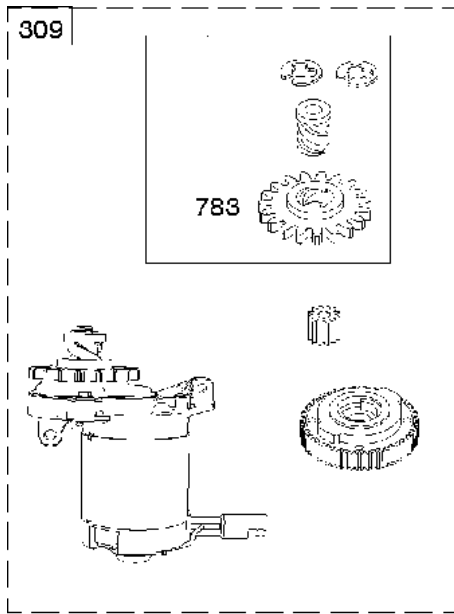

REQUIRED when replacing parts with warning labels affixed.

WARNING LABEL

REQUIRED when replacing parts with warning labels affixed.

REPAIR MANUAL

EMISSIONS LABEL

Cylinder

BRIGGS & STRATTON ENGINES, 1006022147H8, 2017-01

Ref	Part No	Description	Remark	QTY KIT
5	589 66 98-26	CYLINDER HEAD	592536	1
16	589 66 98-71	CRANKSHAFT	793615	1
24	582 28 90-90	WOODRUFF KEY	222698S	1
25	582 31 10-82	PISTON	793519	1
29	584 95 89-01	CONNECTING ROD	793510	1
337	582 31 23-65	SPARK PLUG CAP	692720	1
371	584 95 96-01	CAMSHAFT	794574	1
635	582 31 35-85	SPARK PLUG CAP	66538S	1
N/A	589 66 98-12	KEY	Flywheel, Workshop package, 4181	10
N/A	589 66 98-07	KEY	Flywheel, Workshop package, 4144	50