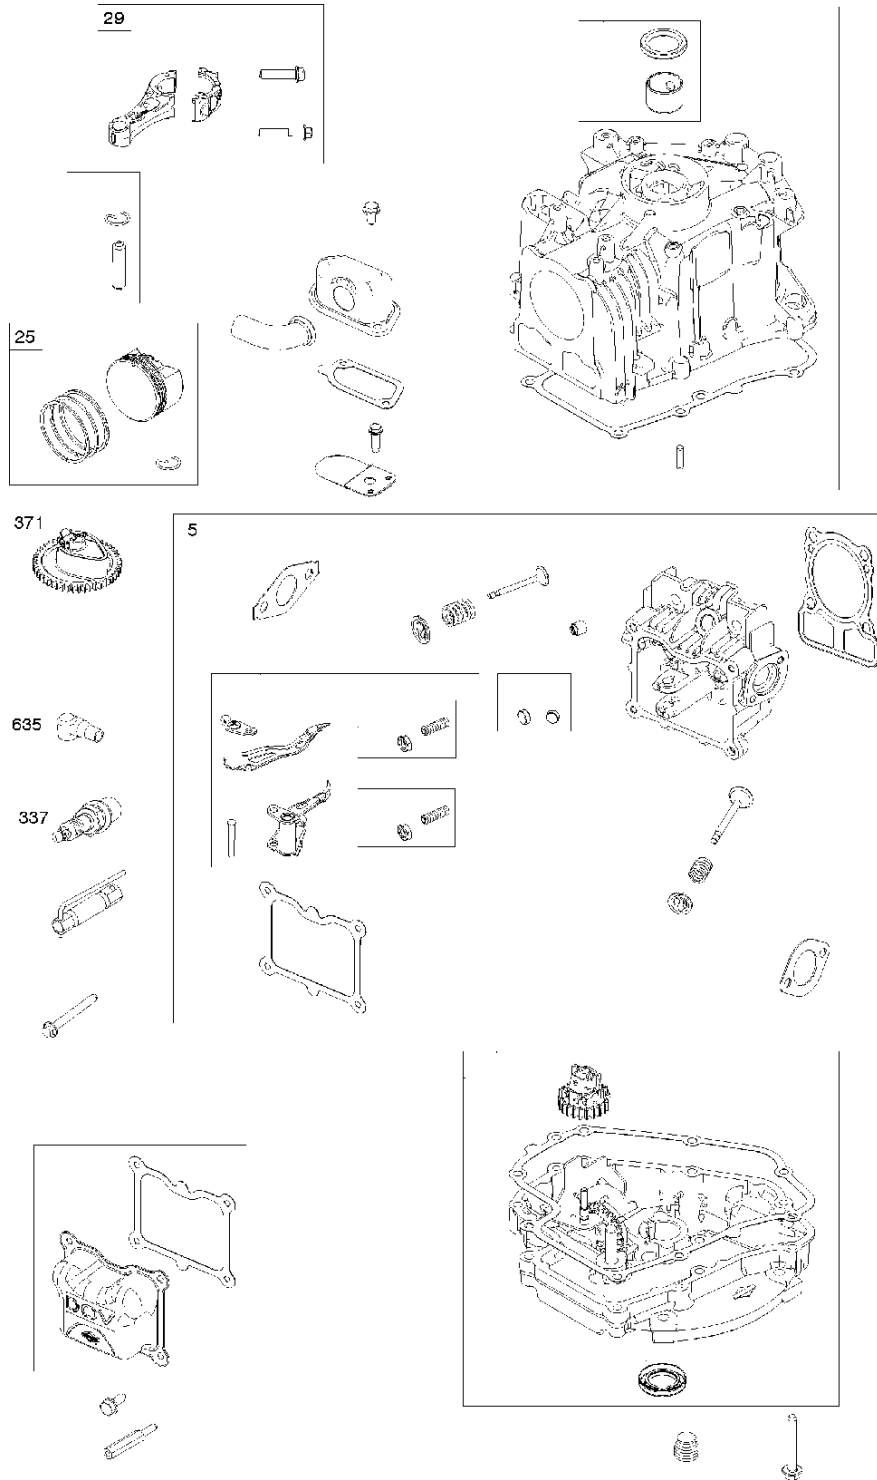

SPARE PARTS LIST

ENGINES & TRANSMISSIONS

BRIGGS & STRATTON ENGINES,
1006022147H8, 2017-01

Air filter

BRIGGS & STRATTON ENGINES, 1006022147H8, 2017-01

Ref	Part No	Description	Remark	QTY KIT
187	576 92 09-01	FUEL HOSE	791766	1
445	584 95 83-01	AIR FILTER	792038	1
535	584 95 94-01	PREFILTER	793676	1
601	582 28 77-32	CLAMP	791850	1
957	584 95 80-01	CAP	692046	1
958	584 95 81-01	VALVE	698183	1
N/A	589 66 98-95	SERVICE KIT	Tune up kit, Workshop package, 992234	1

Controls

BRIGGS & STRATTON ENGINES, 1006022147H8, 2017-01

Ref	Part No	Description	Remark	QTY KIT
291	584 95 87-01	THERMOSTAT	793498	1
333	589 66 98-25	ARMATURE	592445	1
474	584 95 95-01	GENERATOR	794103	1
635	582 31 35-85	SPARK PLUG CAP	66538S	1
851	584 96 04-01	SPARK PLUG CAP	493880S	1

Ref	Part No	Description	Remark	QTY KIT
5	589 66 98-26	CYLINDER HEAD	592536	1
16	589 66 98-71	CRANKSHAFT	793615	1
24	582 28 90-90	WOODRUFF KEY	222698S	1
25	582 31 10-82	PISTON	793519	1
29	584 95 89-01	CONNECTING ROD	793510	1
337	582 31 23-65	SPARK PLUG CAP	692720	1
371	584 95 96-01	CAMSHAFT	794574	1
635	582 31 35-85	SPARK PLUG CAP	66538S	1
N/A	589 66 98-12	KEY	Flywheel, Workshop package, 4181	10
N/A	589 66 98-07	KEY	Flywheel, Workshop package, 4144	50