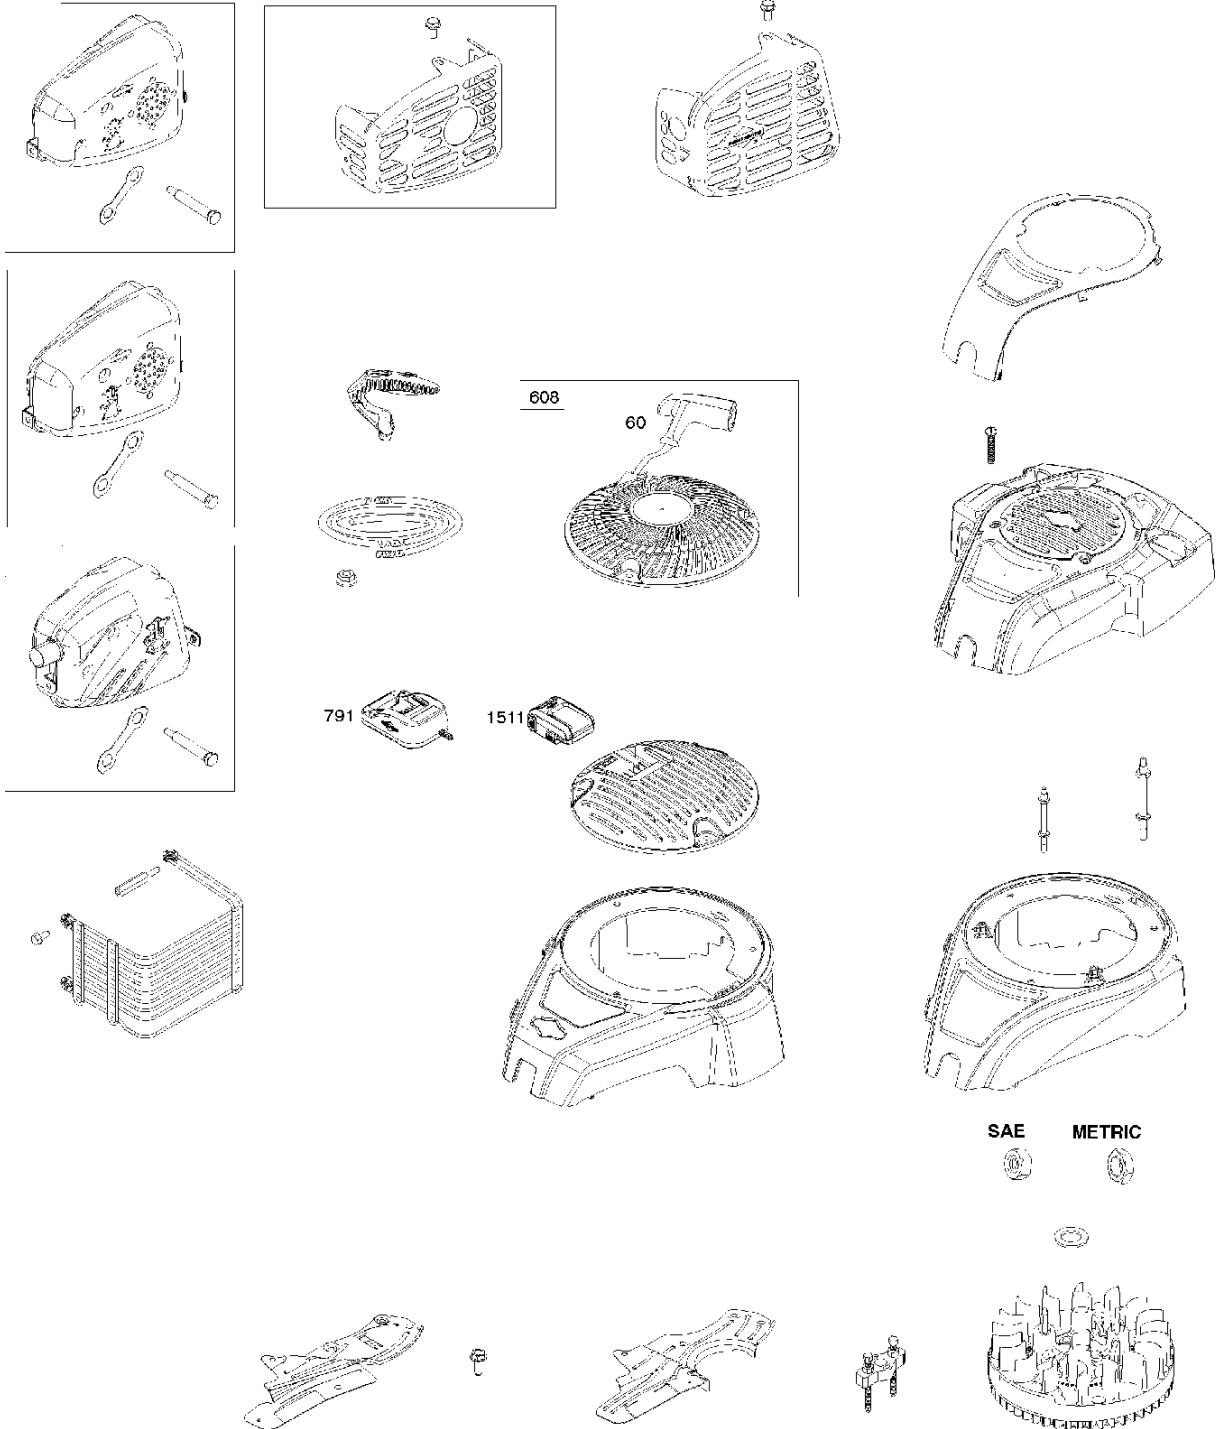

Ref	Part No	Description	Remark	QTY KIT
5	589 66 98-26	CYLINDER HEAD	592536	1
16	589 66 98-71	CRANKSHAFT	793615	1
24	582 28 90-90	WOODRUFF KEY	222698S	1
25	582 31 10-82	PISTON	793519	1
29	584 95 89-01	CONNECTING ROD	793510	1
337	582 31 23-65	SPARK PLUG CAP	692720	1
371	584 95 96-01	CAMSHAFT	794574	1
635	582 31 35-85	SPARK PLUG CAP	66538S	1
N/A	589 66 98-12	KEY	Flywheel, Workshop package, 4181	10
N/A	589 66 98-07	KEY	Flywheel, Workshop package, 4144	50

358

1095

Gasket kit

BRIGGS & STRATTON ENGINES, 1006022147H8, 2017-01

Ref	Part No	Description	Remark	QTY KIT
309	584 95 99-01	ELECTRIC STARTER	796386	1
358	584 95 92-01	GASKET KIT	793623	1
783	584 95 97-01	GEAR	795099	1
1095	584 95 93-01	GASKET KIT	793624	1