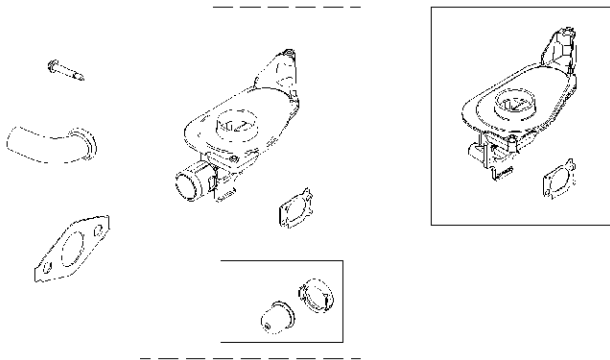

SPARE PARTS LIST

ENGINES & TRANSMISSIONS

BRIGGS & STRATTON ENGINES,
1006022147H8, 2017-01

Air filter

BRIGGS & STRATTON ENGINES, 1006022147H8, 2017-01

Ref	Part No	Description	Remark	QTY KIT
187	576 92 09-01	FUEL HOSE	791766	1
445	584 95 83-01	AIR FILTER	792038	1
535	584 95 94-01	PREFILTER	793676	1
601	582 28 77-32	CLAMP	791850	1
957	584 95 80-01	CAP	692046	1
958	584 95 81-01	VALVE	698183	1
N/A	589 66 98-95	SERVICE KIT	Tune up kit, Workshop package, 992234	1

Ref	Part No	Description	Remark	QTY KIT
5	589 66 98-26	CYLINDER HEAD	592536	1
16	589 66 98-71	CRANKSHAFT	793615	1
24	582 28 90-90	WOODRUFF KEY	222698S	1
25	582 31 10-82	PISTON	793519	1
29	584 95 89-01	CONNECTING ROD	793510	1
337	582 31 23-65	SPARK PLUG CAP	692720	1
371	584 95 96-01	CAMSHAFT	794574	1
635	582 31 35-85	SPARK PLUG CAP	66538S	1
N/A	589 66 98-12	KEY	Flywheel, Workshop package, 4181	10
N/A	589 66 98-07	KEY	Flywheel, Workshop package, 4144	50