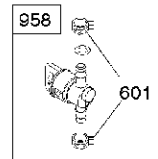

SPARE PARTS LIST

ENGINES & TRANSMISSIONS

BRIGGS & STRATTON ENGINES,
1006022150H8, 2017-01

Air filter

BRIGGS & STRATTON ENGINES, 1006022150H8, 2017-01

Ref	Part No	Description	Remark	QTY KIT
187	576 92 09-01	FUEL HOSE	791766	1
445	584 95 83-01	AIR FILTER	792038	1
535	584 95 94-01	PREFILTER	793676	1
601	582 28 77-32	CLAMP	791850	1
957	584 95 80-01	CAP	692046	1
958	584 95 81-01	VALVE	698183	1
N/A	589 66 98-95	SERVICE KIT	Tune up kit, Workshop package, 992234	1

BRIGGS & STRATTON ENGINES, 1006022150H8, 2017-01

Ref	Part No	Description	Remark	QTY KIT
5	589 66 98-26	CYLINDER HEAD	592536	1
16	585 47 61-01	CRANKSHAFT	793429	1
24	582 28 90-90	WOODRUFF KEY	222698S	1
25	582 31 10-82	PISTON	793519	1
29	584 95 89-01	CONNECTING ROD	793510	1
337	582 31 23-65	SPARK PLUG CAP	692720	1
371	584 95 96-01	CAMSHAFT	794574	1
635	582 31 35-85	SPARK PLUG CAP	66538S	1
N/A	589 66 98-12	KEY	Flywheel, Workshop package, 4181	10
N/A	589 66 98-07	KEY	Flywheel, Workshop package, 4144	50