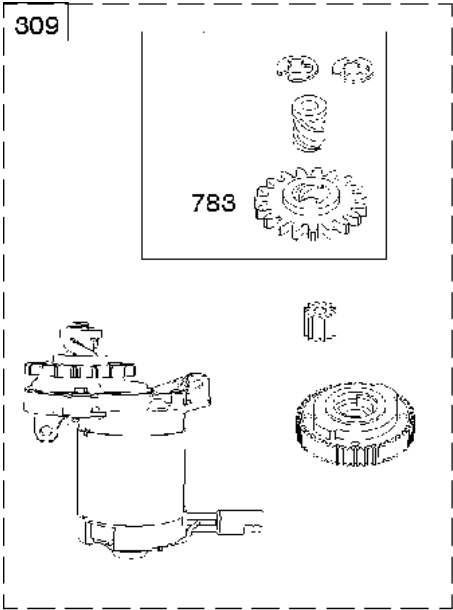

SPARE PARTS LIST

ENGINES & TRANSMISSIONS

BRIGGS & STRATTON ENGINES,
1006022150H8, 2017-01

Air filter

BRIGGS & STRATTON ENGINES, 1006022150H8, 2017-01

Ref	Part No	Description	Remark	QTY KIT
187	576 92 09-01	FUEL HOSE	791766	1
445	584 95 83-01	AIR FILTER	792038	1
535	584 95 94-01	PREFILTER	793676	1
601	582 28 77-32	CLAMP	791850	1
957	584 95 80-01	CAP	692046	1
958	584 95 81-01	VALVE	698183	1
N/A	589 66 98-95	SERVICE KIT	Tune up kit, Workshop package, 992234	1

WARNING LABEL

REQUIRED when replacing parts with warning labels affixed.

WARNING LABEL

REQUIRED when replacing parts with warning labels affixed.

REPAIR MANUAL

EMISSIONS LABEL

SAE

Cylinder

BRIGGS & STRATTON ENGINES, 1006022150H8, 2017-01

Ref	Part No	Description	Remark	QTY KIT
5	589 66 98-26	CYLINDER HEAD	592536	1
16	585 47 61-01	CRANKSHAFT	793429	1
24	582 28 90-90	WOODRUFF KEY	222698S	1
25	582 31 10-82	PISTON	793519	1
29	584 95 89-01	CONNECTING ROD	793510	1
337	582 31 23-65	SPARK PLUG CAP	692720	1
371	584 95 96-01	CAMSHAFT	794574	1
635	582 31 35-85	SPARK PLUG CAP	66538S	1
N/A	589 66 98-12	KEY	Flywheel, Workshop package, 4181	10
N/A	589 66 98-07	KEY	Flywheel, Workshop package, 4144	50