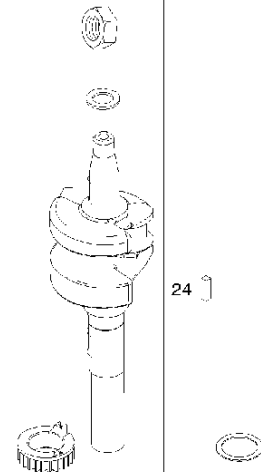

SPARE PARTS LIST

ENGINES & TRANSMISSIONS

BRIGGS & STRATTON ENGINES,
1006022150H8, 2017-01

Air filter

BRIGGS & STRATTON ENGINES, 1006022150H8, 2017-01

Ref	Part No	Description	Remark	QTY KIT
187	576 92 09-01	FUEL HOSE	791766	1
445	584 95 83-01	AIR FILTER	792038	1
535	584 95 94-01	PREFILTER	793676	1
601	582 28 77-32	CLAMP	791850	1
957	584 95 80-01	CAP	692046	1
958	584 95 81-01	VALVE	698183	1
N/A	589 66 98-95	SERVICE KIT	Tune up kit, Workshop package, 992234	1

WARNING LABEL

REQUIRED when replacing parts with warning labels affixed.

WARNING LABEL

REQUIRED when replacing parts with warning labels affixed.

REPAIR MANUAL

EMISSIONS LABEL

SAE

Cylinder

BRIGGS & STRATTON ENGINES, 1006022150H8, 2017-01

Ref	Part No	Description	Remark	QTY KIT
5	589 66 98-26	CYLINDER HEAD	592536	1
16	585 47 61-01	CRANKSHAFT	793429	1
24	582 28 90-90	WOODRUFF KEY	222698S	1
25	582 31 10-82	PISTON	793519	1
29	584 95 89-01	CONNECTING ROD	793510	1
337	582 31 23-65	SPARK PLUG CAP	692720	1
371	584 95 96-01	CAMSHAFT	794574	1
635	582 31 35-85	SPARK PLUG CAP	66538S	1
N/A	589 66 98-12	KEY	Flywheel, Workshop package, 4181	10
N/A	589 66 98-07	KEY	Flywheel, Workshop package, 4144	50