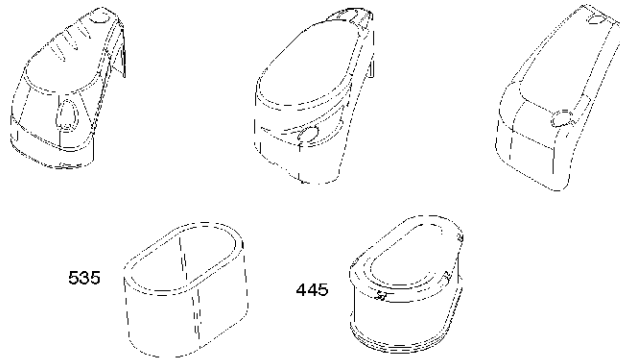

SPARE PARTS LIST

ENGINES & TRANSMISSIONS

BRIGGS & STRATTON ENGINES,
1006022150H8, 2017-01

Air filter

BRIGGS & STRATTON ENGINES, 1006022150H8, 2017-01

Ref	Part No	Description	Remark	QTY KIT
187	576 92 09-01	FUEL HOSE	791766	1
445	584 95 83-01	AIR FILTER	792038	1
535	584 95 94-01	PREFILTER	793676	1
601	582 28 77-32	CLAMP	791850	1
957	584 95 80-01	CAP	692046	1
958	584 95 81-01	VALVE	698183	1
N/A	589 66 98-95	SERVICE KIT	Tune up kit, Workshop package, 992234	1

BRIGGS & STRATTON ENGINES, 1006022150H8, 2017-01

Ref	Part No	Description	Remark	QTY KIT
5	589 66 98-26	CYLINDER HEAD	592536	1
16	585 47 61-01	CRANKSHAFT	793429	1
24	582 28 90-90	WOODRUFF KEY	222698S	1
25	582 31 10-82	PISTON	793519	1
29	584 95 89-01	CONNECTING ROD	793510	1
337	582 31 23-65	SPARK PLUG CAP	692720	1
371	584 95 96-01	CAMSHAFT	794574	1
635	582 31 35-85	SPARK PLUG CAP	66538S	1
N/A	589 66 98-12	KEY	Flywheel, Workshop package, 4181	10
N/A	589 66 98-07	KEY	Flywheel, Workshop package, 4144	50