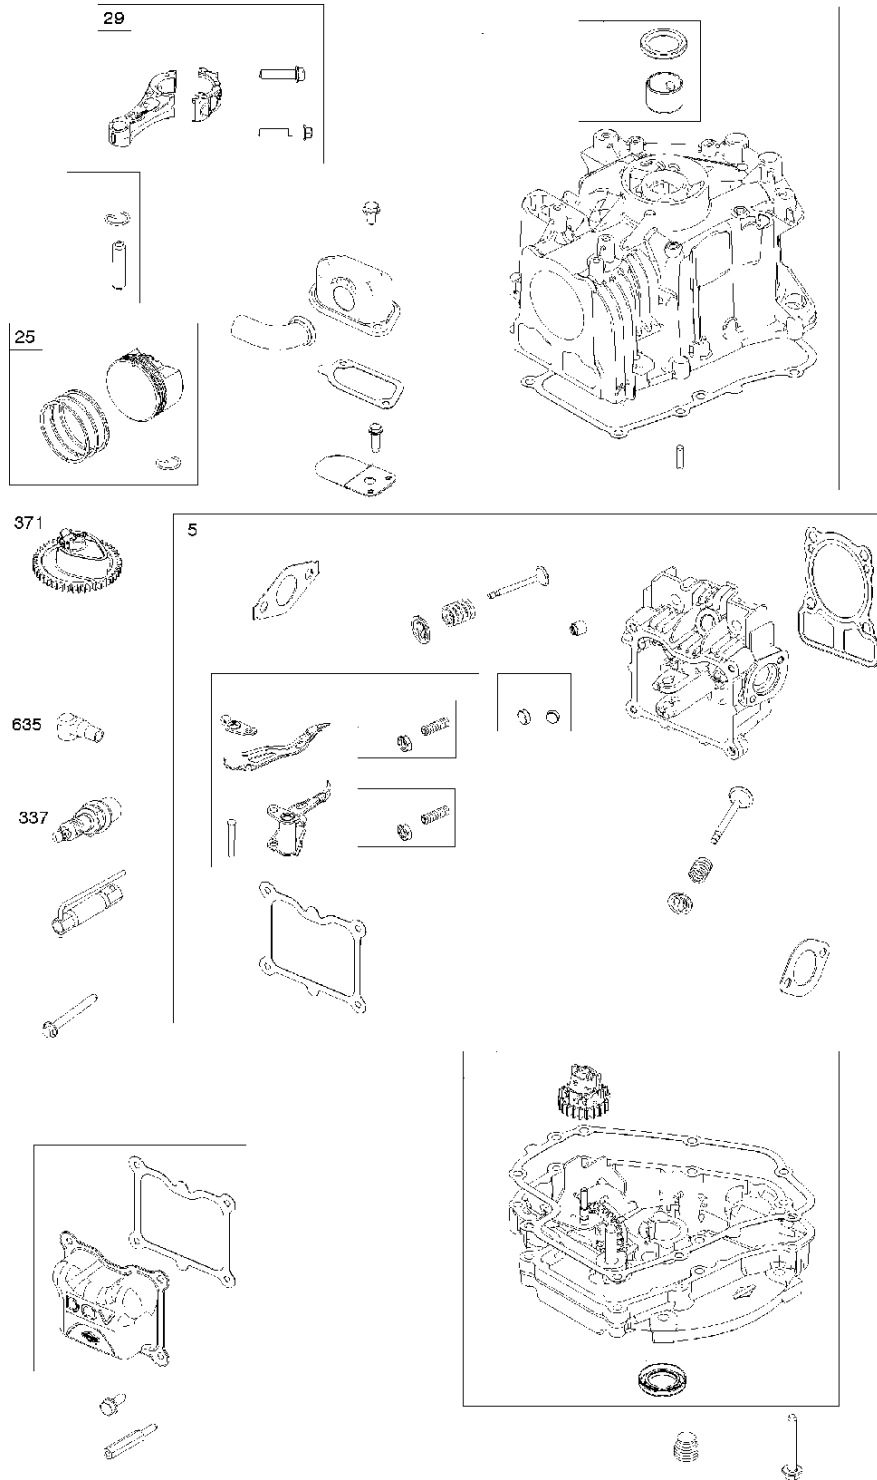

SPARE PARTS LIST

ENGINES & TRANSMISSIONS

BRIGGS & STRATTON ENGINES,
1006022150H8, 2017-01

Air filter

BRIGGS & STRATTON ENGINES, 1006022150H8, 2017-01

Ref	Part No	Description	Remark	QTY KIT
187	576 92 09-01	FUEL HOSE	791766	1
445	584 95 83-01	AIR FILTER	792038	1
535	584 95 94-01	PREFILTER	793676	1
601	582 28 77-32	CLAMP	791850	1
957	584 95 80-01	CAP	692046	1
958	584 95 81-01	VALVE	698183	1
N/A	589 66 98-95	SERVICE KIT	Tune up kit, Workshop package, 992234	1

Controls

BRIGGS & STRATTON ENGINES, 1006022150H8, 2017-01

Ref	Part No	Description	Remark	QTY KIT
291	584 95 87-01	THERMOSTAT	793498	1
333	589 66 98-25	ARMATURE	592445	1
474	584 95 95-01	GENERATOR	794103	1
635	582 31 35-85	SPARK PLUG CAP	66538S	1
851	584 96 04-01	SPARK PLUG CAP	493880S	1

WARNING LABEL

REQUIRED when replacing parts with warning labels affixed.

WARNING LABEL

REQUIRED when replacing parts with warning labels affixed.

REPAIR MANUAL

EMISSIONS LABEL

SAE

Cylinder

BRIGGS & STRATTON ENGINES, 1006022150H8, 2017-01

Ref	Part No	Description	Remark	QTY KIT
5	589 66 98-26	CYLINDER HEAD	592536	1
16	585 47 61-01	CRANKSHAFT	793429	1
24	582 28 90-90	WOODRUFF KEY	222698S	1
25	582 31 10-82	PISTON	793519	1
29	584 95 89-01	CONNECTING ROD	793510	1
337	582 31 23-65	SPARK PLUG CAP	692720	1
371	584 95 96-01	CAMSHAFT	794574	1
635	582 31 35-85	SPARK PLUG CAP	66538S	1
N/A	589 66 98-12	KEY	Flywheel, Workshop package, 4181	10
N/A	589 66 98-07	KEY	Flywheel, Workshop package, 4144	50