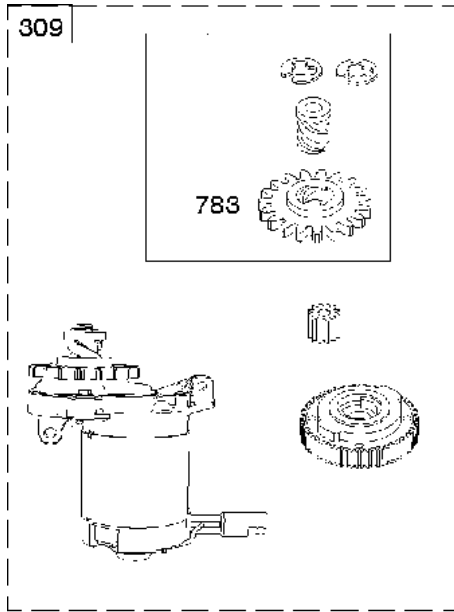

REQUIRED when replacing parts with warning labels affixed.

WARNING LABEL

REQUIRED when replacing parts with warning labels affixed.

REPAIR MANUAL

EMISSIONS LABEL

Cylinder

BRIGGS & STRATTON ENGINES, 1006070009H8, 2017-01

Ref	Part No	Description	Remark	QTY KIT
5	589 66 98-26	CYLINDER HEAD	592536	1
16	584 95 91-01	CRANKSHAFT	793616	1
24	582 28 90-90	WOODRUFF KEY	222698S	1
25	582 31 10-82	PISTON	793519	1
29	584 95 89-01	CONNECTING ROD	793510	1
337	582 31 23-65	SPARK PLUG CAP	692720	1
371	584 95 96-01	CAMSHAFT	794574	1
635	582 31 35-85	SPARK PLUG CAP	66538S	1
N/A	589 66 98-12	KEY	Flywheel, Workshop package, 4181	10
N/A	589 66 98-07	KEY	Flywheel, Workshop package, 4144	50