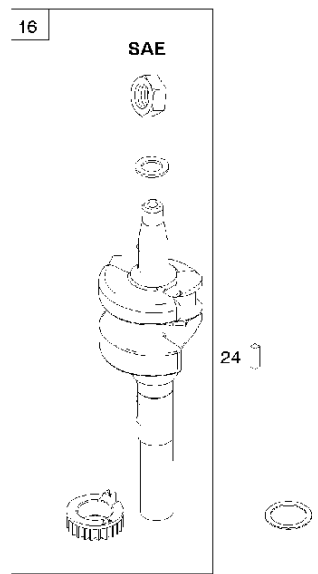

SPARE PARTS LIST

ENGINES & TRANSMISSIONS

BRIGGS & STRATTON ENGINES,
1006070009H8, 2017-01

Air filter

BRIGGS & STRATTON ENGINES, 1006070009H8, 2017-01

Ref	Part No	Description	Remark	QTY KIT
187	576 92 09-01	FUEL HOSE	791766	1
445	584 95 83-01	AIR FILTER	792038	1
535	584 95 94-01	PREFILTER	793676	1
601	582 28 77-32	CLAMP	791850	1
957	584 95 80-01	CAP	692046	1
958	584 95 81-01	VALVE	698183	1
N/A	589 66 98-95	SERVICE KIT	Tune up kit, Workshop package, 992234	1

REQUIRED when replacing parts with warning labels affixed.

WARNING LABEL

REQUIRED when replacing parts with warning labels affixed.

REPAIR MANUAL

EMISSIONS LABEL

Cylinder

BRIGGS & STRATTON ENGINES, 1006070009H8, 2017-01

Ref	Part No	Description	Remark	QTY KIT
5	589 66 98-26	CYLINDER HEAD	592536	1
16	584 95 91-01	CRANKSHAFT	793616	1
24	582 28 90-90	WOODRUFF KEY	222698S	1
25	582 31 10-82	PISTON	793519	1
29	584 95 89-01	CONNECTING ROD	793510	1
337	582 31 23-65	SPARK PLUG CAP	692720	1
371	584 95 96-01	CAMSHAFT	794574	1
635	582 31 35-85	SPARK PLUG CAP	66538S	1
N/A	589 66 98-12	KEY	Flywheel, Workshop package, 4181	10
N/A	589 66 98-07	KEY	Flywheel, Workshop package, 4144	50