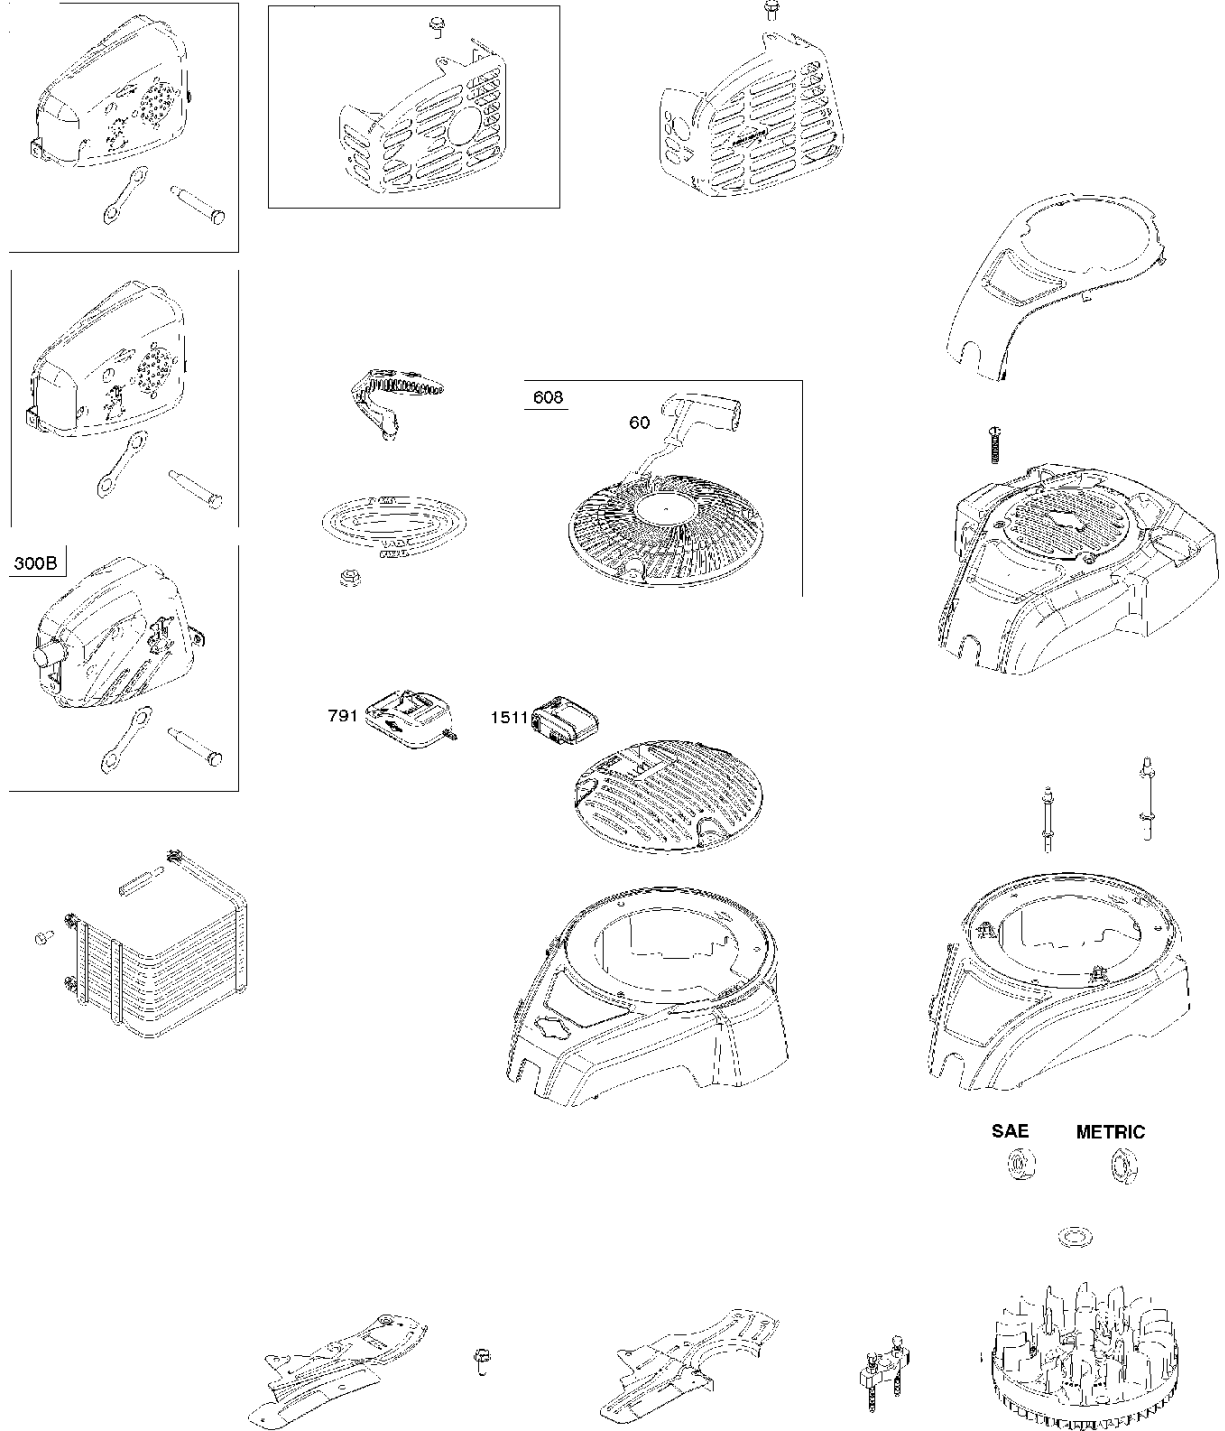

Ref	Part No	Description	Remark	QTY KIT
5	589 66 98-26	CYLINDER HEAD	592536	1
16	584 95 91-01	CRANKSHAFT	793616	1
24	582 28 90-90	WOODRUFF KEY	222698S	1
25	582 31 10-82	PISTON	793519	1
29	584 95 89-01	CONNECTING ROD	793510	1
337	582 31 23-65	SPARK PLUG CAP	692720	1
371	584 95 96-01	CAMSHAFT	794574	1
635	582 31 35-85	SPARK PLUG CAP	66538S	1
N/A	589 66 98-12	KEY	Flywheel, Workshop package, 4181	10
N/A	589 66 98-07	KEY	Flywheel, Workshop package, 4144	50

358

1095

Gasket kit

BRIGGS & STRATTON ENGINES, 1006070009H8, 2017-01

Ref	Part No	Description	Remark	QTY KIT
309	584 95 99-01	ELECTRIC STARTER	796386	1
358	584 95 92-01	GASKET KIT	793623	1
783	584 95 97-01	GEAR	795099	1
1095	584 95 93-01	GASKET KIT	793624	1