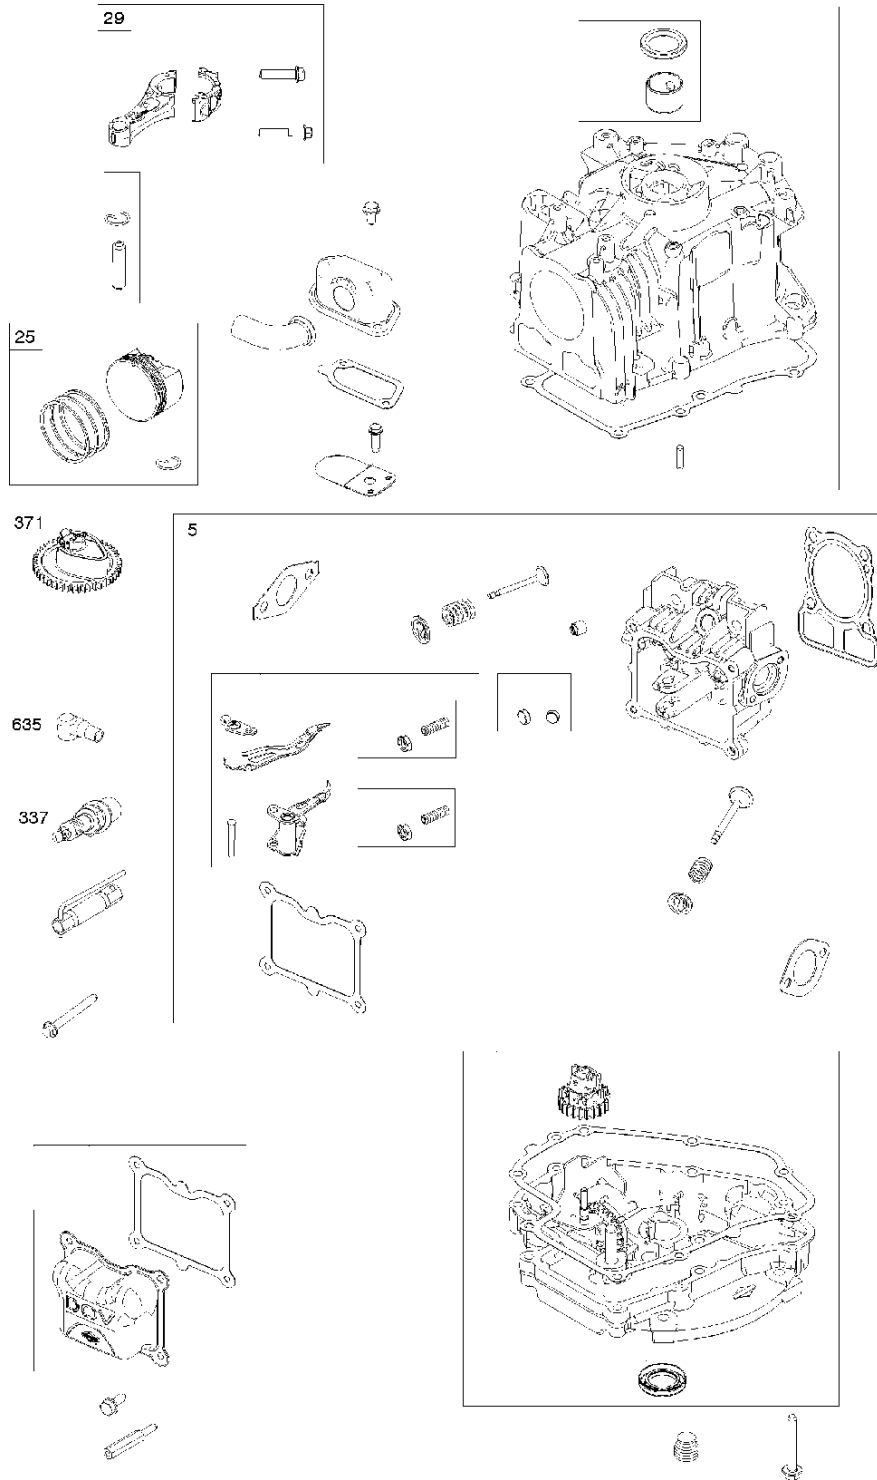

SPARE PARTS LIST

ENGINES & TRANSMISSIONS

BRIGGS & STRATTON ENGINES,
1006070009H8, 2017-01

Air filter

BRIGGS & STRATTON ENGINES, 1006070009H8, 2017-01

Ref	Part No	Description	Remark	QTY KIT
187	576 92 09-01	FUEL HOSE	791766	1
445	584 95 83-01	AIR FILTER	792038	1
535	584 95 94-01	PREFILTER	793676	1
601	582 28 77-32	CLAMP	791850	1
957	584 95 80-01	CAP	692046	1
958	584 95 81-01	VALVE	698183	1
N/A	589 66 98-95	SERVICE KIT	Tune up kit, Workshop package, 992234	1

Controls

BRIGGS & STRATTON ENGINES, 1006070009H8, 2017-01

Ref	Part No	Description	Remark	QTY KIT
291	584 95 87-01	THERMOSTAT	793498	1
333	589 66 98-25	ARMATURE	592445	1
474	584 95 95-01	GENERATOR	794103	1
635	582 31 35-85	SPARK PLUG CAP	66538S	1
851	584 96 04-01	SPARK PLUG CAP	493880S	1

Ref	Part No	Description	Remark	QTY KIT
5	589 66 98-26	CYLINDER HEAD	592536	1
16	584 95 91-01	CRANKSHAFT	793616	1
24	582 28 90-90	WOODRUFF KEY	222698S	1
25	582 31 10-82	PISTON	793519	1
29	584 95 89-01	CONNECTING ROD	793510	1
337	582 31 23-65	SPARK PLUG CAP	692720	1
371	584 95 96-01	CAMSHAFT	794574	1
635	582 31 35-85	SPARK PLUG CAP	66538S	1
N/A	589 66 98-12	KEY	Flywheel, Workshop package, 4181	10
N/A	589 66 98-07	KEY	Flywheel, Workshop package, 4144	50