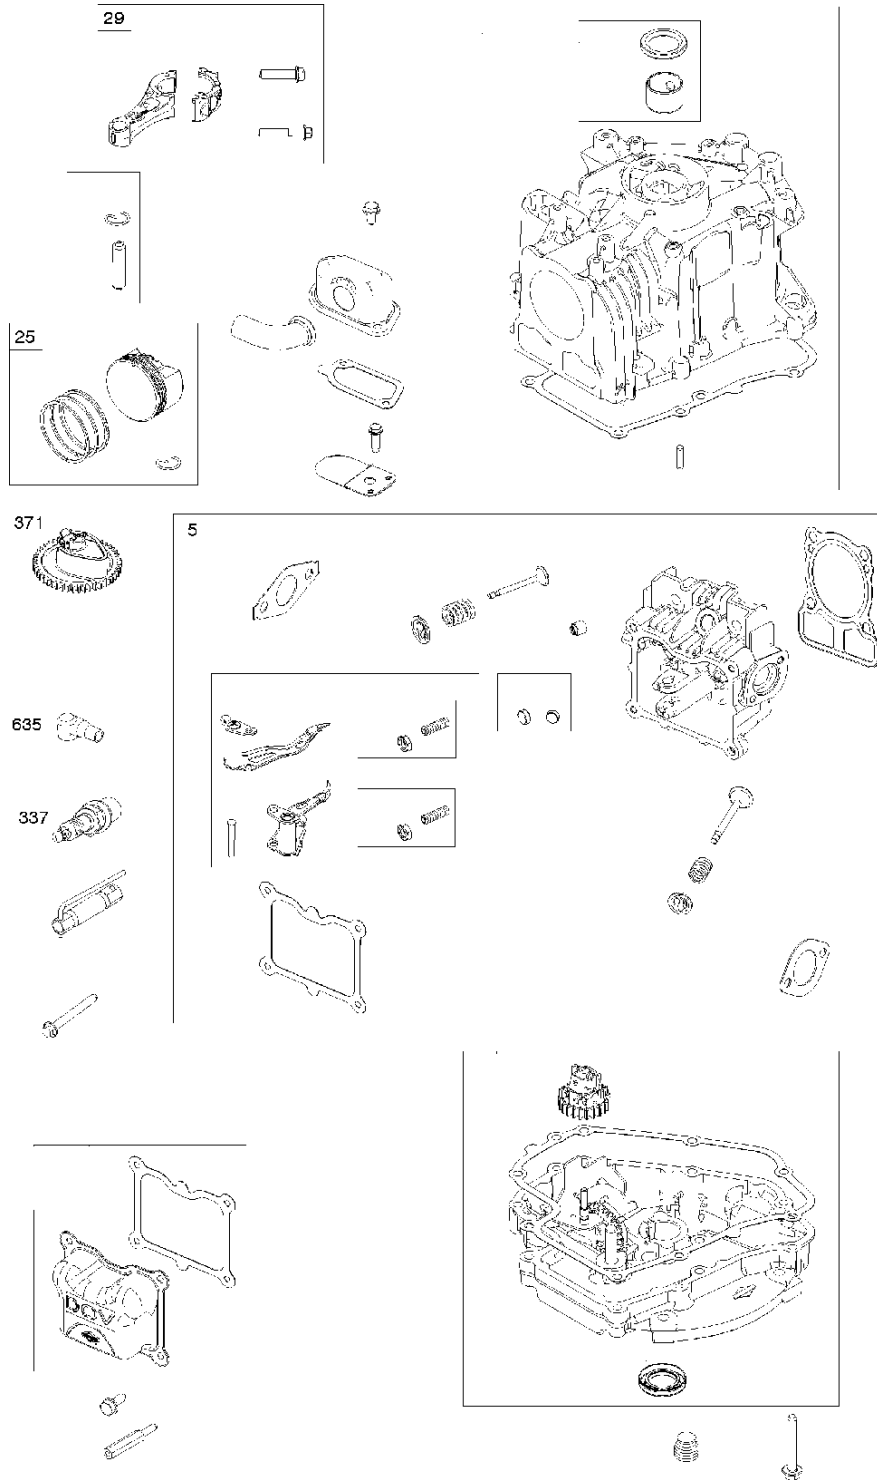

SPARE PARTS LIST

ENGINES & TRANSMISSIONS

BRIGGS & STRATTON ENGINES,
1006070154H8, 2017-01

Air filter

BRIGGS & STRATTON ENGINES, 1006070154H8, 2017-01

Ref	Part No	Description	Remark	QTY KIT
187	576 92 09-01	FUEL HOSE	791766	1
445	584 95 83-01	AIR FILTER	792038	1
535	584 95 94-01	PREFILTER	793676	1
601	582 28 77-32	CLAMP	791850	1
957	584 95 80-01	CAP	692046	1
958	584 95 81-01	VALVE	698183	1
N/A	589 66 98-95	SERVICE KIT	Tune up kit, Workshop package, 992234	1

291

474

635

333

851

Controls

BRIGGS & STRATTON ENGINES, 1006070154H8, 2017-01

Ref	Part No	Description	Remark	QTY KIT
291	584 95 87-01	THERMOSTAT	793498	1
333	589 66 98-25	ARMATURE	592445	1
474	584 95 95-01	GENERATOR	794103	1
635	582 31 35-85	SPARK PLUG CAP	66538S	1
851	584 96 04-01	SPARK PLUG CAP	493880S	1

WARNING LABEL

REQUIRED when replacing parts with warning labels affixed.

WARNING LABEL

REQUIRED when replacing parts with warning labels affixed.

REPAIR MANUAL

EMISSIONS LABEL

SAE

Cylinder

BRIGGS & STRATTON ENGINES, 1006070154H8, 2017-01

Ref	Part No	Description	Remark	QTY KIT
5	589 66 98-26	CYLINDER HEAD	592536	1
16	584 95 91-01	CRANKSHAFT	793616	1
24	582 28 90-90	WOODRUFF KEY	222698S	1
25	582 31 10-82	PISTON	793519	1
29	584 95 89-01	CONNECTING ROD	793510	1
337	582 31 23-65	SPARK PLUG CAP	692720	1
371	584 95 96-01	CAMSHAFT	794574	1
635	582 31 35-85	SPARK PLUG CAP	66538S	1
N/A	589 66 98-12	KEY	Flywheel, Workshop package, 4181	10
N/A	589 66 98-07	KEY	Flywheel, Workshop package, 4144	50