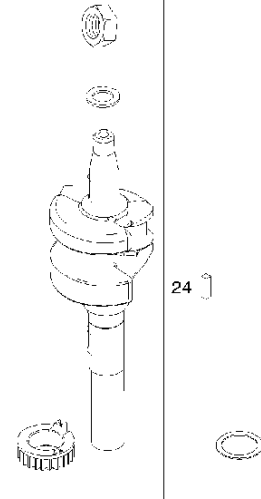

SPARE PARTS LIST

ENGINES & TRANSMISSIONS

BRIGGS & STRATTON ENGINES,
1006070154H8, 2017-01

Air filter

BRIGGS & STRATTON ENGINES, 1006070154H8, 2017-01

Ref	Part No	Description	Remark	QTY KIT
187	576 92 09-01	FUEL HOSE	791766	1
445	584 95 83-01	AIR FILTER	792038	1
535	584 95 94-01	PREFILTER	793676	1
601	582 28 77-32	CLAMP	791850	1
957	584 95 80-01	CAP	692046	1
958	584 95 81-01	VALVE	698183	1
N/A	589 66 98-95	SERVICE KIT	Tune up kit, Workshop package, 992234	1

WARNING LABEL

REQUIRED when replacing parts with warning labels affixed.

WARNING LABEL

REQUIRED when replacing parts with warning labels affixed.

REPAIR MANUAL

EMISSIONS LABEL

SAE

Cylinder

BRIGGS & STRATTON ENGINES, 1006070154H8, 2017-01

Ref	Part No	Description	Remark	QTY KIT
5	589 66 98-26	CYLINDER HEAD	592536	1
16	584 95 91-01	CRANKSHAFT	793616	1
24	582 28 90-90	WOODRUFF KEY	222698S	1
25	582 31 10-82	PISTON	793519	1
29	584 95 89-01	CONNECTING ROD	793510	1
337	582 31 23-65	SPARK PLUG CAP	692720	1
371	584 95 96-01	CAMSHAFT	794574	1
635	582 31 35-85	SPARK PLUG CAP	66538S	1
N/A	589 66 98-12	KEY	Flywheel, Workshop package, 4181	10
N/A	589 66 98-07	KEY	Flywheel, Workshop package, 4144	50

358

1095

Gasket kit

BRIGGS & STRATTON ENGINES, 1006070154H8, 2017-01

Ref	Part No	Description	Remark	QTY KIT
309	584 95 99-01	ELECTRIC STARTER	796386	1
358	584 95 92-01	GASKET KIT	793623	1
783	584 95 97-01	GEAR	795099	1
1095	584 95 93-01	GASKET KIT	793624	1