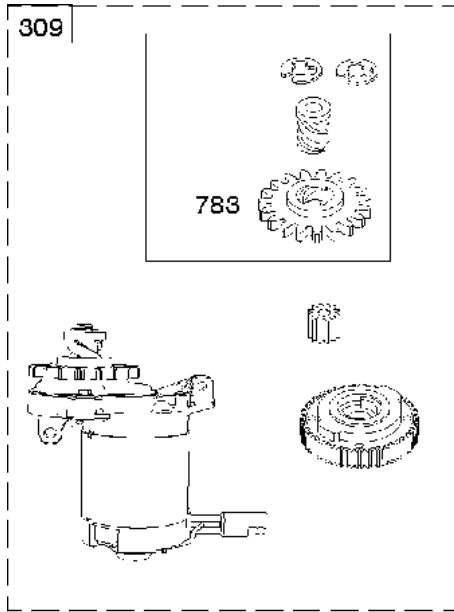

SPARE PARTS LIST

ENGINES & TRANSMISSIONS

BRIGGS & STRATTON ENGINES,
1006070154H8, 2017-01

Air filter

BRIGGS & STRATTON ENGINES, 1006070154H8, 2017-01

Ref	Part No	Description	Remark	QTY KIT
187	576 92 09-01	FUEL HOSE	791766	1
445	584 95 83-01	AIR FILTER	792038	1
535	584 95 94-01	PREFILTER	793676	1
601	582 28 77-32	CLAMP	791850	1
957	584 95 80-01	CAP	692046	1
958	584 95 81-01	VALVE	698183	1
N/A	589 66 98-95	SERVICE KIT	Tune up kit, Workshop package, 992234	1

WARNING LABEL

REQUIRED when replacing parts with warning labels affixed.

WARNING LABEL

REQUIRED when replacing parts with warning labels affixed.

REPAIR MANUAL

EMISSIONS LABEL

SAE

Cylinder

BRIGGS & STRATTON ENGINES, 1006070154H8, 2017-01

Ref	Part No	Description	Remark	QTY KIT
5	589 66 98-26	CYLINDER HEAD	592536	1
16	584 95 91-01	CRANKSHAFT	793616	1
24	582 28 90-90	WOODRUFF KEY	222698S	1
25	582 31 10-82	PISTON	793519	1
29	584 95 89-01	CONNECTING ROD	793510	1
337	582 31 23-65	SPARK PLUG CAP	692720	1
371	584 95 96-01	CAMSHAFT	794574	1
635	582 31 35-85	SPARK PLUG CAP	66538S	1
N/A	589 66 98-12	KEY	Flywheel, Workshop package, 4181	10
N/A	589 66 98-07	KEY	Flywheel, Workshop package, 4144	50