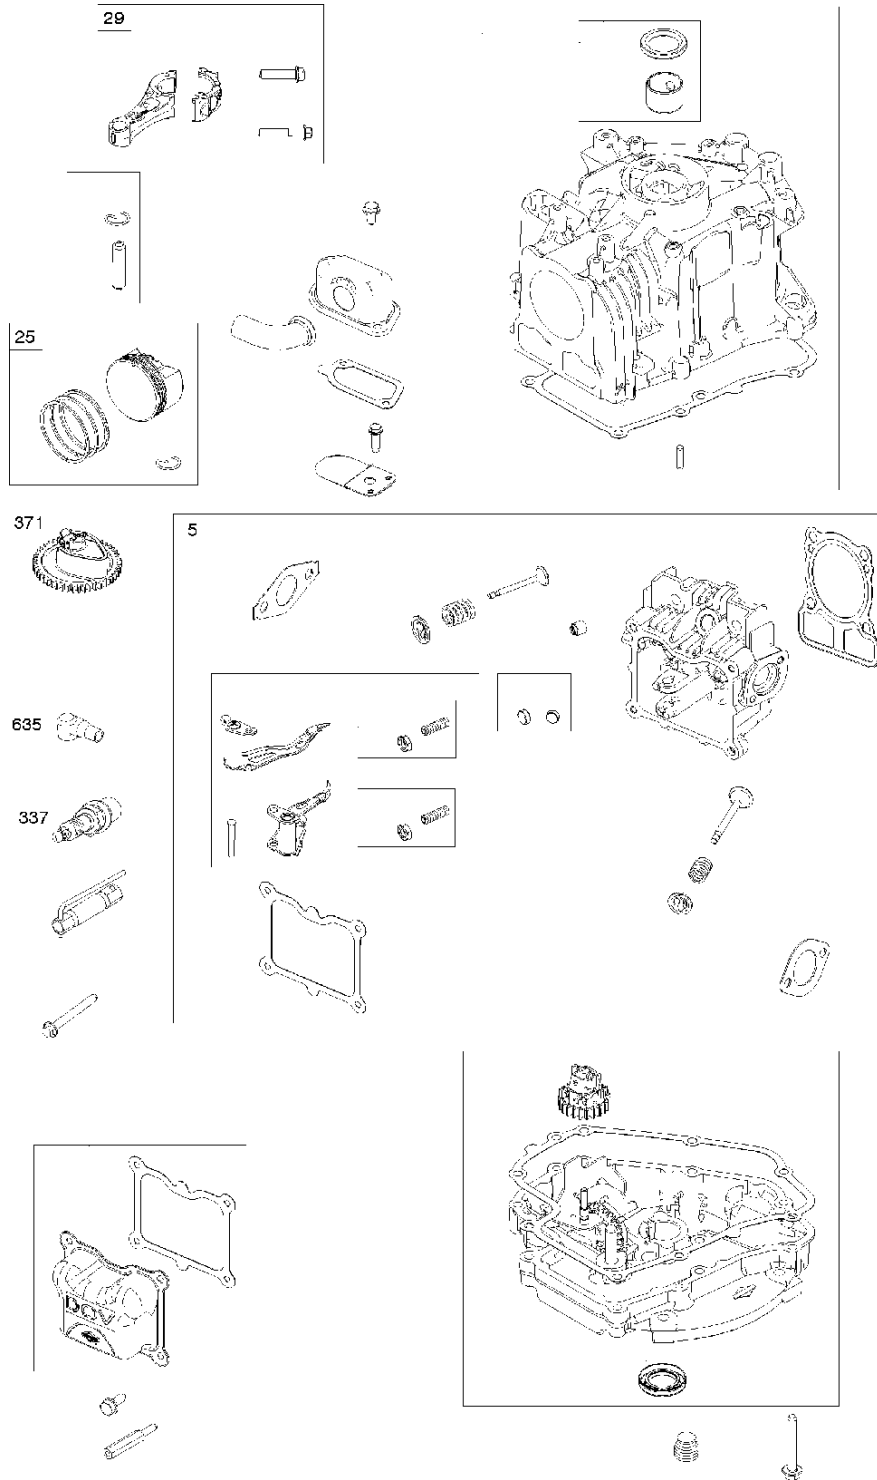

SPARE PARTS LIST

ENGINES & TRANSMISSIONS

BRIGGS & STRATTON ENGINES,
1006072116H8, 2017-01

Air filter

BRIGGS & STRATTON ENGINES, 1006072116H8, 2017-01

Ref	Part No	Description	Remark	QTY KIT
187	576 92 09-01	FUEL HOSE	791766	1
445	584 95 83-01	AIR FILTER	792038	1
535	584 95 94-01	PREFILTER	793676	1
601	582 28 77-32	CLAMP	791850	1
957	584 95 80-01	CAP	692046	1
958	584 95 81-01	VALVE	698183	1
N/A	589 66 98-95	SERVICE KIT	Tune up kit, Workshop package, 992234	1

Controls

BRIGGS & STRATTON ENGINES, 1006072116H8, 2017-01

Ref	Part No	Description	Remark	QTY KIT
291	584 95 87-01	THERMOSTAT	793498	1
333	589 66 98-25	ARMATURE	592445	1
474	584 95 95-01	GENERATOR	794103	1
635	582 31 35-85	SPARK PLUG CAP	66538S	1
851	584 96 04-01	SPARK PLUG CAP	493880S	1

WARNING LABEL

REQUIRED when replacing parts with warning labels affixed.

WARNING LABEL

REQUIRED when replacing parts with warning labels affixed.

REPAIR MANUAL

EMISSIONS LABEL

SAE

Cylinder

BRIGGS & STRATTON ENGINES, 1006072116H8, 2017-01

Ref	Part No	Description	Remark	QTY KIT
5	589 66 98-26	CYLINDER HEAD	592536	1
16	584 95 91-01	CRANKSHAFT	793616	1
24	582 28 90-90	WOODRUFF KEY	222698S	1
25	582 31 10-82	PISTON	793519	1
29	584 95 89-01	CONNECTING ROD	793510	1
337	582 31 23-65	SPARK PLUG CAP	692720	1
371	584 95 96-01	CAMSHAFT	794574	1
635	582 31 35-85	SPARK PLUG CAP	66538S	1
N/A	589 66 98-12	KEY	Flywheel, Workshop package, 4181	10
N/A	589 66 98-07	KEY	Flywheel, Workshop package, 4144	50