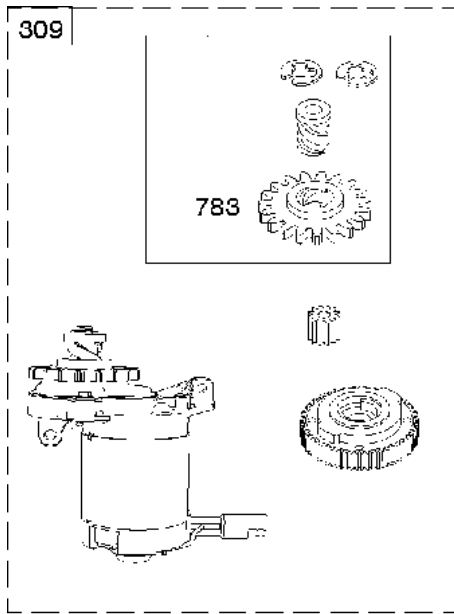

SPARE PARTS LIST

ENGINES & TRANSMISSIONS

BRIGGS & STRATTON ENGINES,
1006072116H8, 2017-01

Air filter

BRIGGS & STRATTON ENGINES, 1006072116H8, 2017-01

Ref	Part No	Description	Remark	QTY KIT
187	576 92 09-01	FUEL HOSE	791766	1
445	584 95 83-01	AIR FILTER	792038	1
535	584 95 94-01	PREFILTER	793676	1
601	582 28 77-32	CLAMP	791850	1
957	584 95 80-01	CAP	692046	1
958	584 95 81-01	VALVE	698183	1
N/A	589 66 98-95	SERVICE KIT	Tune up kit, Workshop package, 992234	1

WARNING LABEL

REQUIRED when replacing parts with warning labels affixed.

WARNING LABEL

REQUIRED when replacing parts with warning labels affixed.

REPAIR MANUAL

EMISSIONS LABEL

SAE

Cylinder

BRIGGS & STRATTON ENGINES, 1006072116H8, 2017-01

Ref	Part No	Description	Remark	QTY KIT
5	589 66 98-26	CYLINDER HEAD	592536	1
16	584 95 91-01	CRANKSHAFT	793616	1
24	582 28 90-90	WOODRUFF KEY	222698S	1
25	582 31 10-82	PISTON	793519	1
29	584 95 89-01	CONNECTING ROD	793510	1
337	582 31 23-65	SPARK PLUG CAP	692720	1
371	584 95 96-01	CAMSHAFT	794574	1
635	582 31 35-85	SPARK PLUG CAP	66538S	1
N/A	589 66 98-12	KEY	Flywheel, Workshop package, 4181	10
N/A	589 66 98-07	KEY	Flywheel, Workshop package, 4144	50