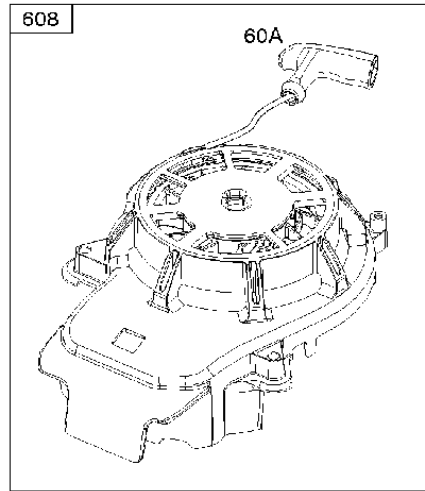

Starter

BRIGGS & STRATTON ENGINES, 103M020013H1, 2017-01

Ref	Part No	Description	Remark	QTY KIT
60A	585 39 07-01	HANDLE	281434S	1
608	589 66 98-42	STARTER HOUSING	594062	1