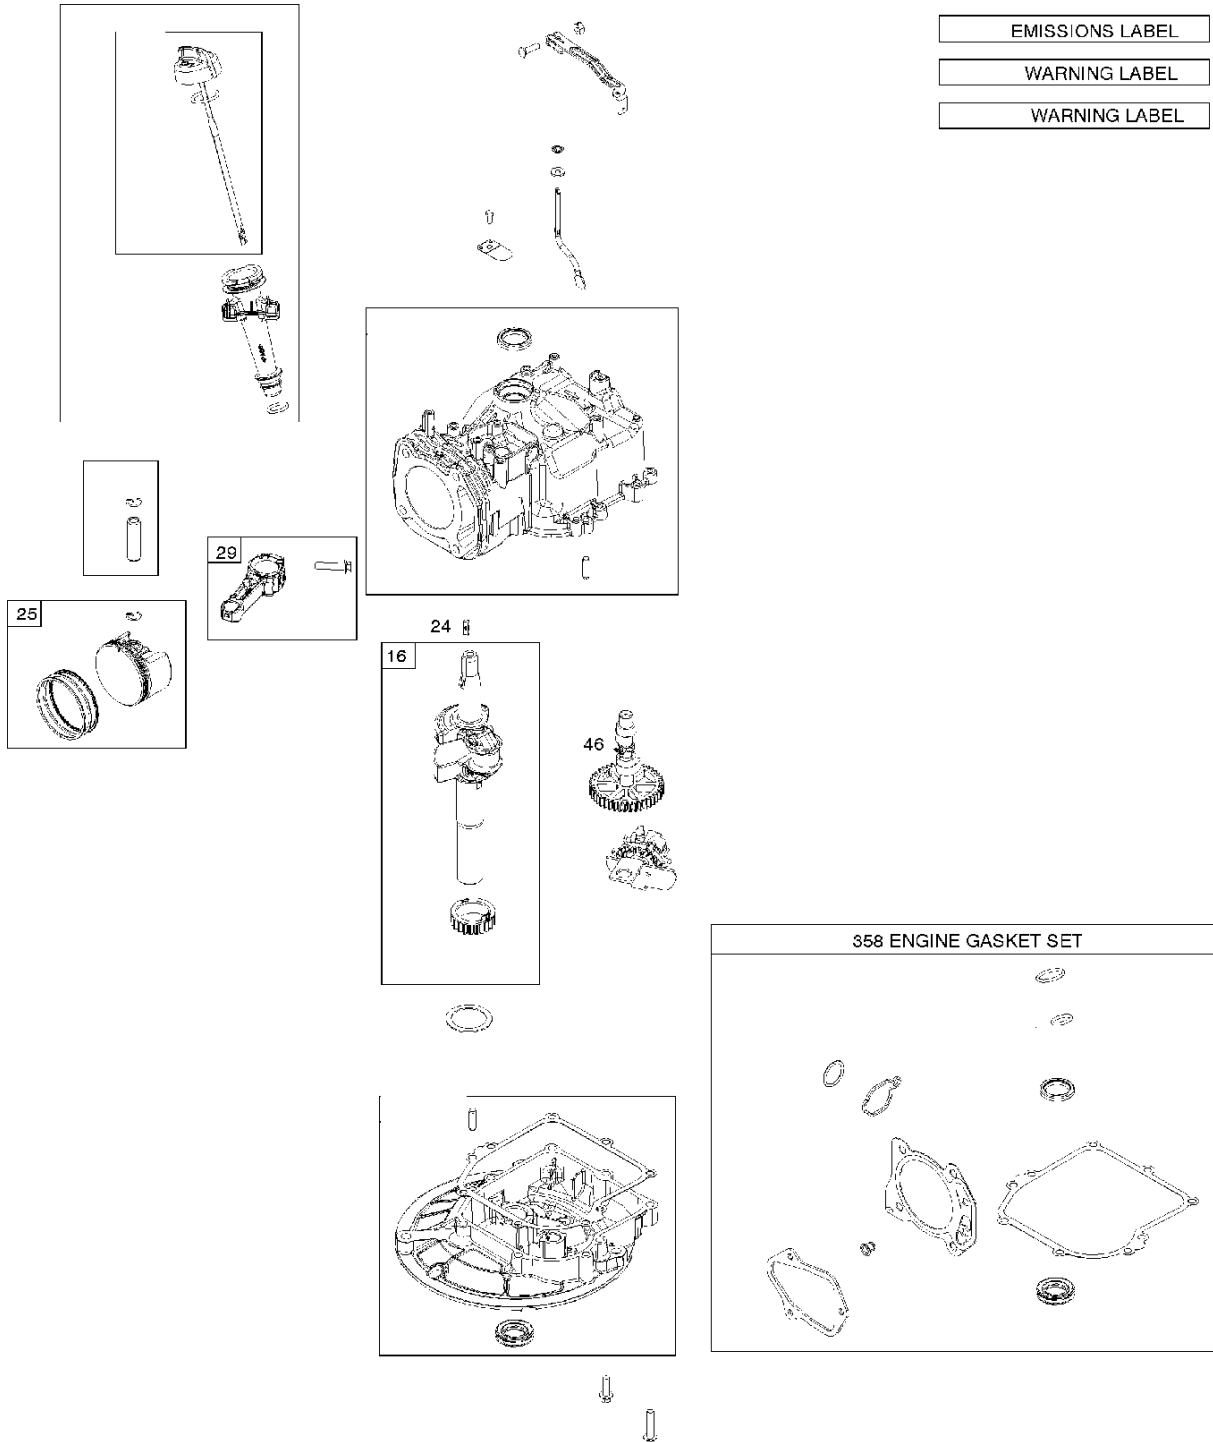

# SPARE PARTS LIST

ENGINES & TRANSMISSIONS

BRIGGS & STRATTON ENGINES,  
103M020013H1, 2017-01

Air filter

BRIGGS & STRATTON ENGINES, 103M020013H1, 2017-01

Ref	Part No	Description	Remark	QTY KIT
5	589 66 98-45	CYLINDER HEAD	594091	1
445	589 66 98-17	AIR FILTER	593260	1
535	589 66 98-56	AIR FILTER	595191	1

## Carburetor

BRIGGS &amp; STRATTON ENGINES, 103M020013H1, 2017-01

Ref	Part No	Description	Remark	QTY KIT
122	582 31 23-29	SPACER	590549	1

## Cylinder

BRIGGS &amp; STRATTON ENGINES, 103M020013H1, 2017-01

Ref	Part No	Description	Remark	QTY KIT
16	589 66 98-58	CRANKSHAFT	595241	1
24	582 28 90-90	WOODRUFF KEY	222698S	1
25	589 66 98-46	PISTON	594099	1
29	589 66 98-43	CONNECTING ROD	594089	1
46	589 66 98-44	CAMSHAFT	594090	1
358	589 66 98-49	GASKET KIT	594114	1
N/A	589 66 98-12	KEY	Flywheel, Workshop package, 4181	10
N/A	589 66 98-07	KEY	Flywheel, Workshop package, 4144	50

Ref	Part No	Description	Remark	QTY KIT
337	589 66 98-64	SPARK PLUG	491055S	1
635	582 31 17-18	SPARK PLUG CAP	692076	1