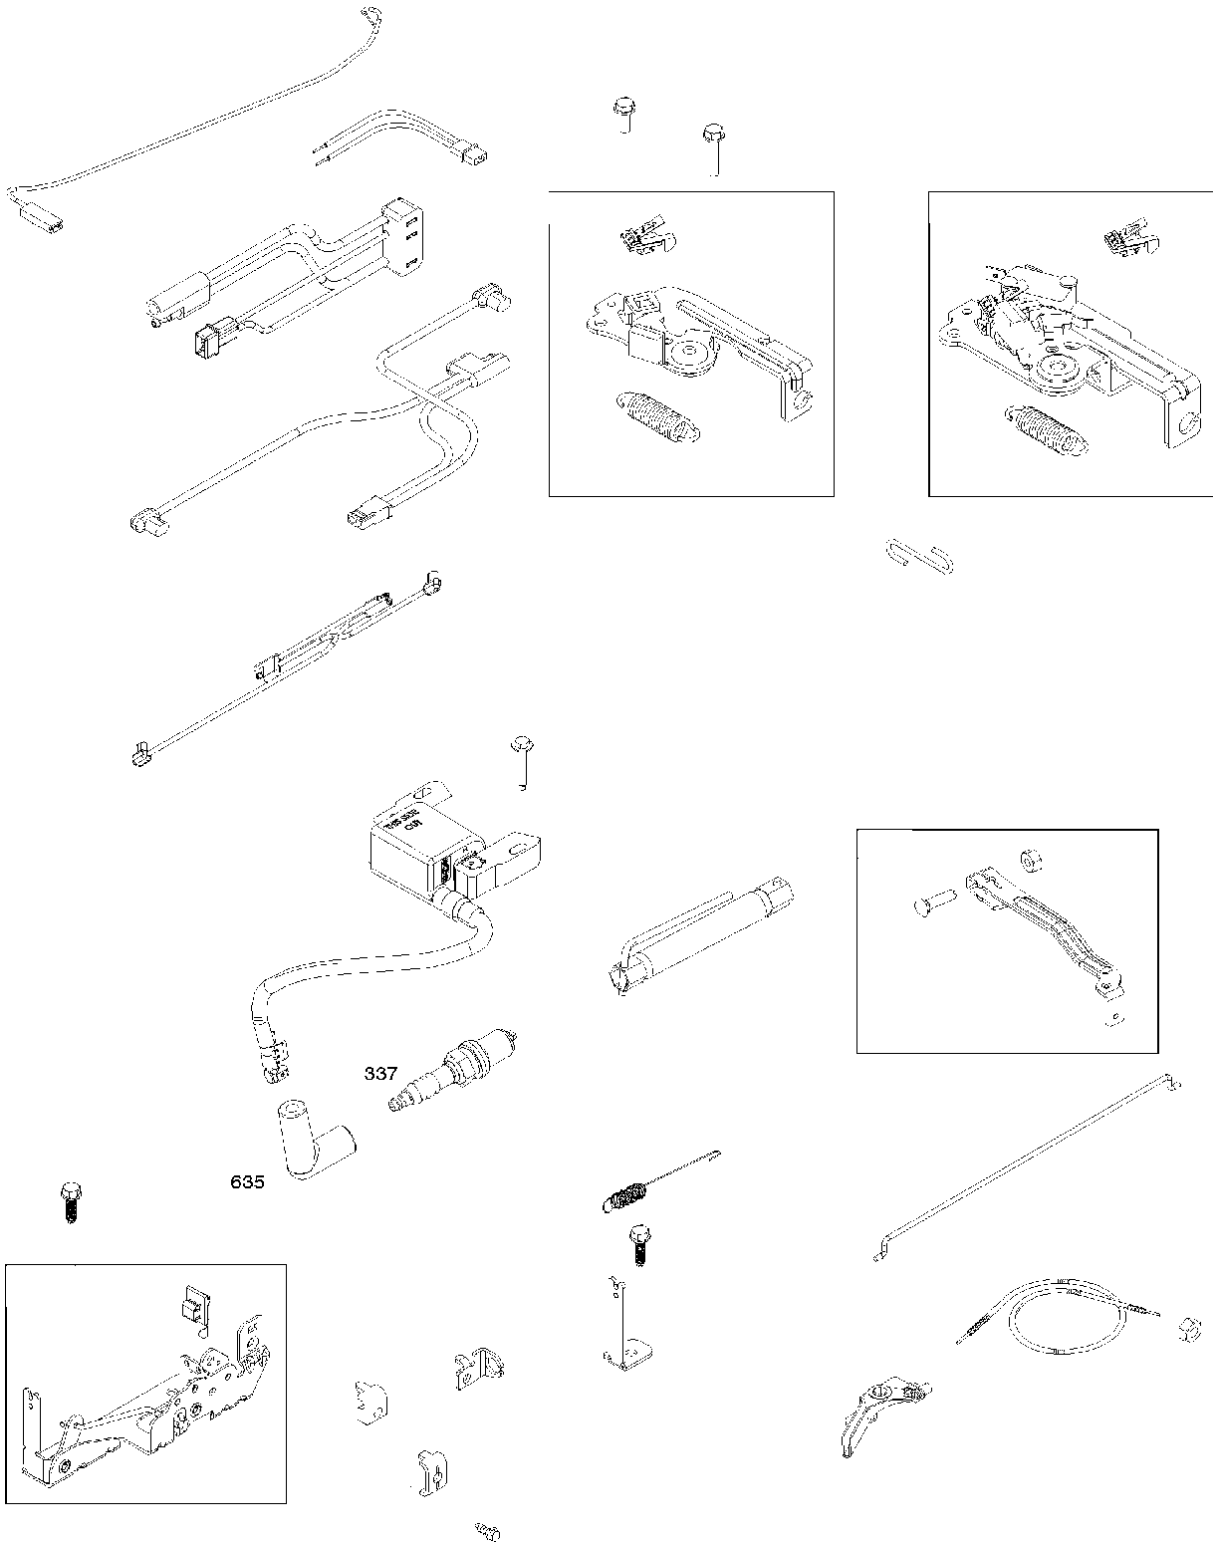

# SPARE PARTS LIST

ENGINES & TRANSMISSIONS

BRIGGS & STRATTON ENGINES,  
103M020013H1, 2017-01

Air filter

BRIGGS & STRATTON ENGINES, 103M020013H1, 2017-01

Ref	Part No	Description	Remark	QTY KIT
5	589 66 98-45	CYLINDER HEAD	594091	1
445	589 66 98-17	AIR FILTER	593260	1
535	589 66 98-56	AIR FILTER	595191	1

## Carburetor

BRIGGS &amp; STRATTON ENGINES, 103M020013H1, 2017-01

Ref	Part No	Description	Remark	QTY KIT
122	582 31 23-29	SPACER	590549	1

## Cylinder

BRIGGS &amp; STRATTON ENGINES, 103M020013H1, 2017-01

Ref	Part No	Description	Remark	QTY KIT
16	589 66 98-58	CRANKSHAFT	595241	1
24	582 28 90-90	WOODRUFF KEY	222698S	1
25	589 66 98-46	PISTON	594099	1
29	589 66 98-43	CONNECTING ROD	594089	1
46	589 66 98-44	CAMSHAFT	594090	1
358	589 66 98-49	GASKET KIT	594114	1
N/A	589 66 98-12	KEY	Flywheel, Workshop package, 4181	10
N/A	589 66 98-07	KEY	Flywheel, Workshop package, 4144	50

Ref	Part No	Description	Remark	QTY KIT
337	589 66 98-64	SPARK PLUG	491055S	1
635	582 31 17-18	SPARK PLUG CAP	692076	1