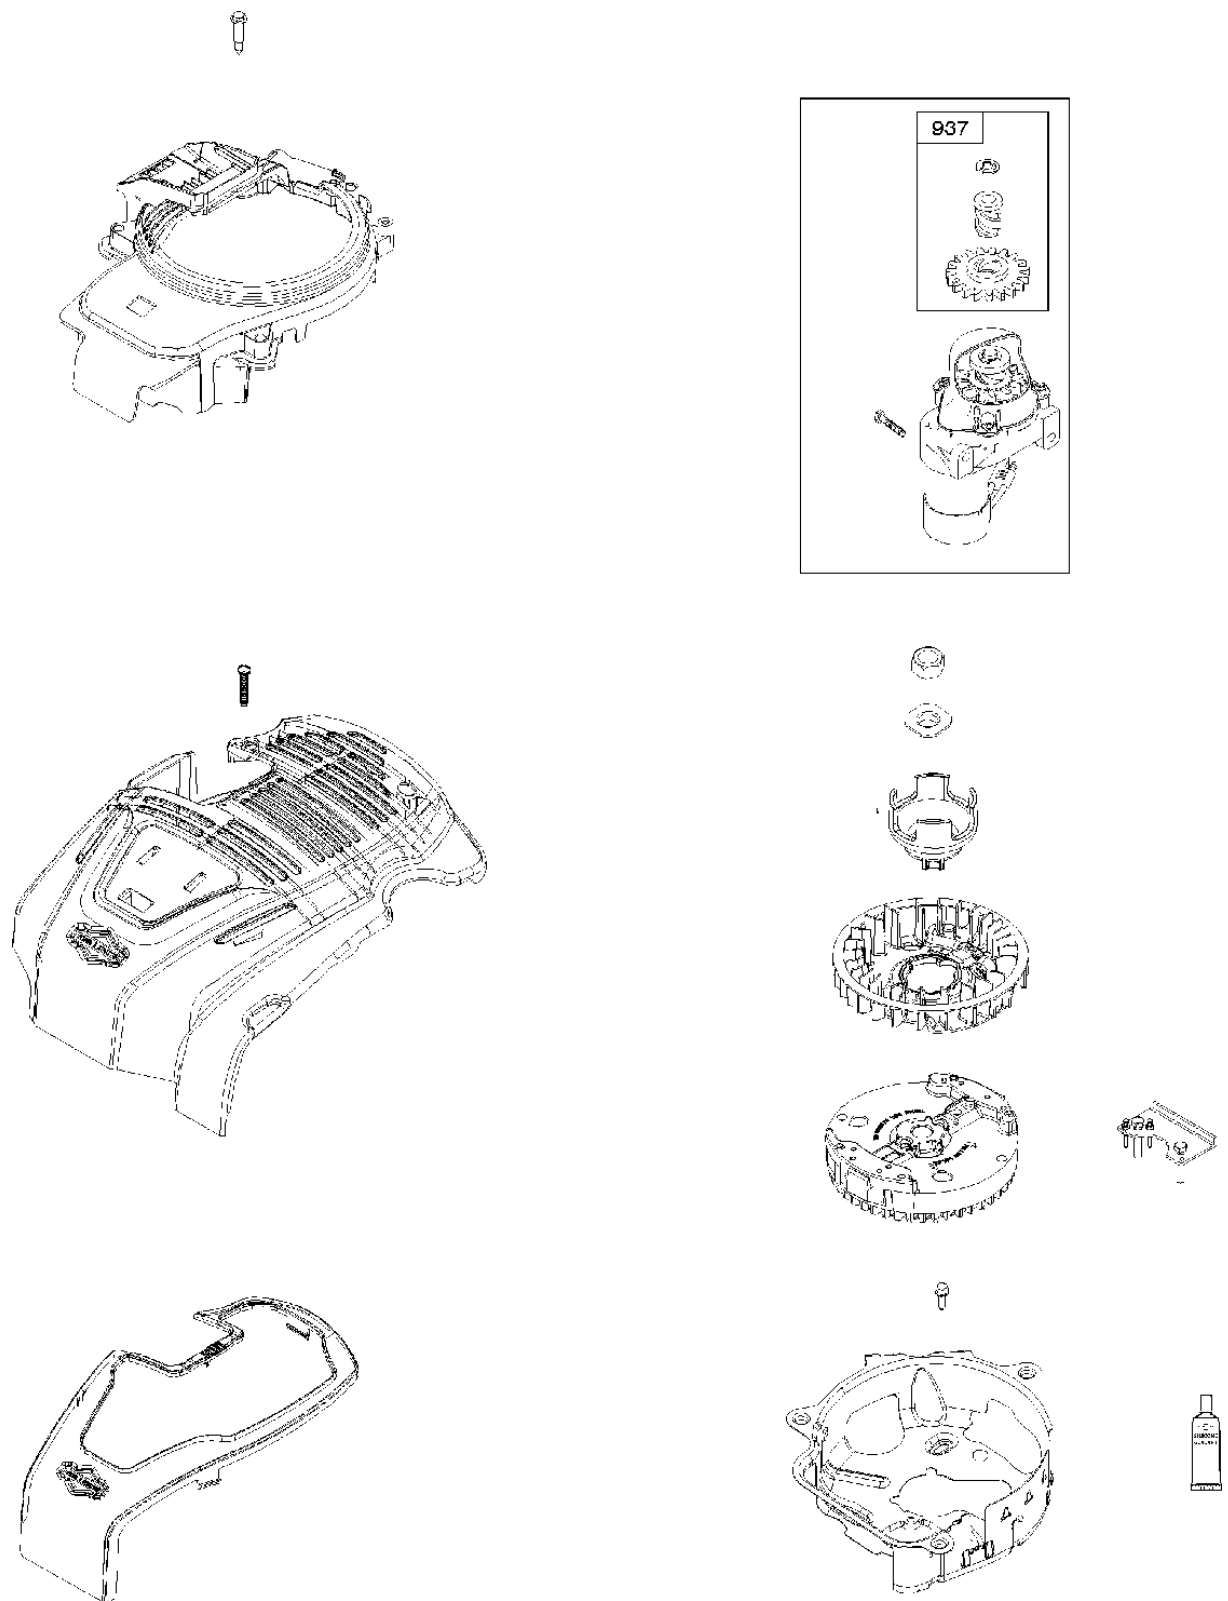

## Cylinder

BRIGGS &amp; STRATTON ENGINES, 103M020013H1, 2017-01

Ref	Part No	Description	Remark	QTY KIT
16	589 66 98-58	CRANKSHAFT	595241	1
24	582 28 90-90	WOODRUFF KEY	222698S	1
25	589 66 98-46	PISTON	594099	1
29	589 66 98-43	CONNECTING ROD	594089	1
46	589 66 98-44	CAMSHAFT	594090	1
358	589 66 98-49	GASKET KIT	594114	1
N/A	589 66 98-12	KEY	Flywheel, Workshop package, 4181	10
N/A	589 66 98-07	KEY	Flywheel, Workshop package, 4144	50

Ref	Part No	Description	Remark	QTY KIT
337	589 66 98-64	SPARK PLUG	491055S	1
635	582 31 17-18	SPARK PLUG CAP	692076	1