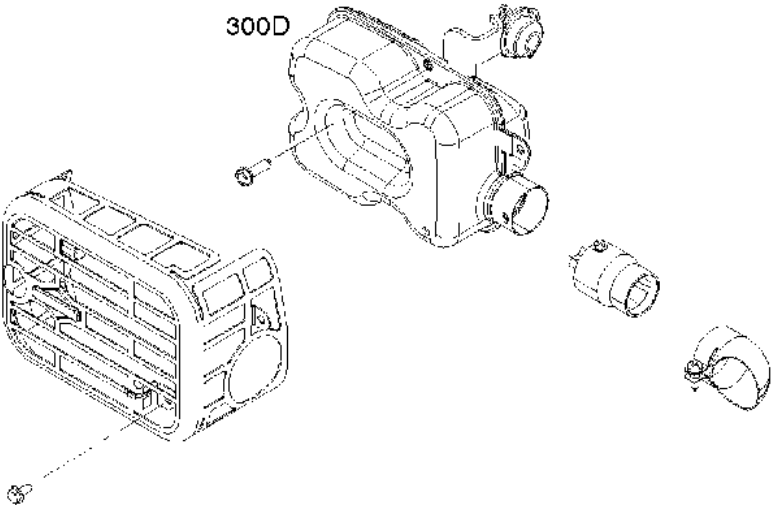

Fuel system

BRIGGS & STRATTON ENGINES, 103M020013H1, 2017-01

Ref	Part No	Description	Remark	QTY KIT
187	576 92 09-01	FUEL HOSE	791766	1
300D	589 66 98-48	MUFFLER	594108	1
601	582 28 77-32	CLAMP	791850	1
957A	589 66 98-57	FUEL CAP	595214	1