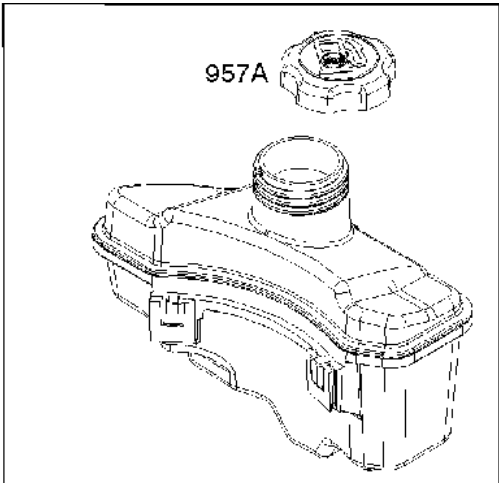

Fuel system

BRIGGS & STRATTON ENGINES, 103M020013H1, 2017-01

Ref	Part No	Description	Remark	QTY KIT
187	576 92 09-01	FUEL HOSE	791766	1
300D	589 66 98-48	MUFFLER	594108	1
601	582 28 77-32	CLAMP	791850	1
957A	589 66 98-57	FUEL CAP	595214	1