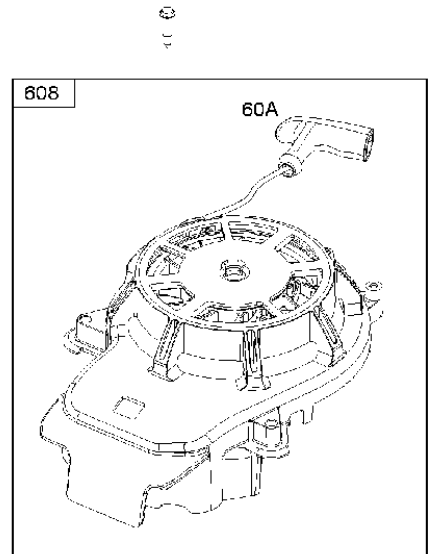

Starter

BRIGGS & STRATTON ENGINES, 104M050023H1, 2017-01

Ref	Part No	Description	Remark	QTY KIT
60A	585 39 07-01	HANDLE	281434S	1
608	589 66 98-42	STARTER HOUSING	594062	1