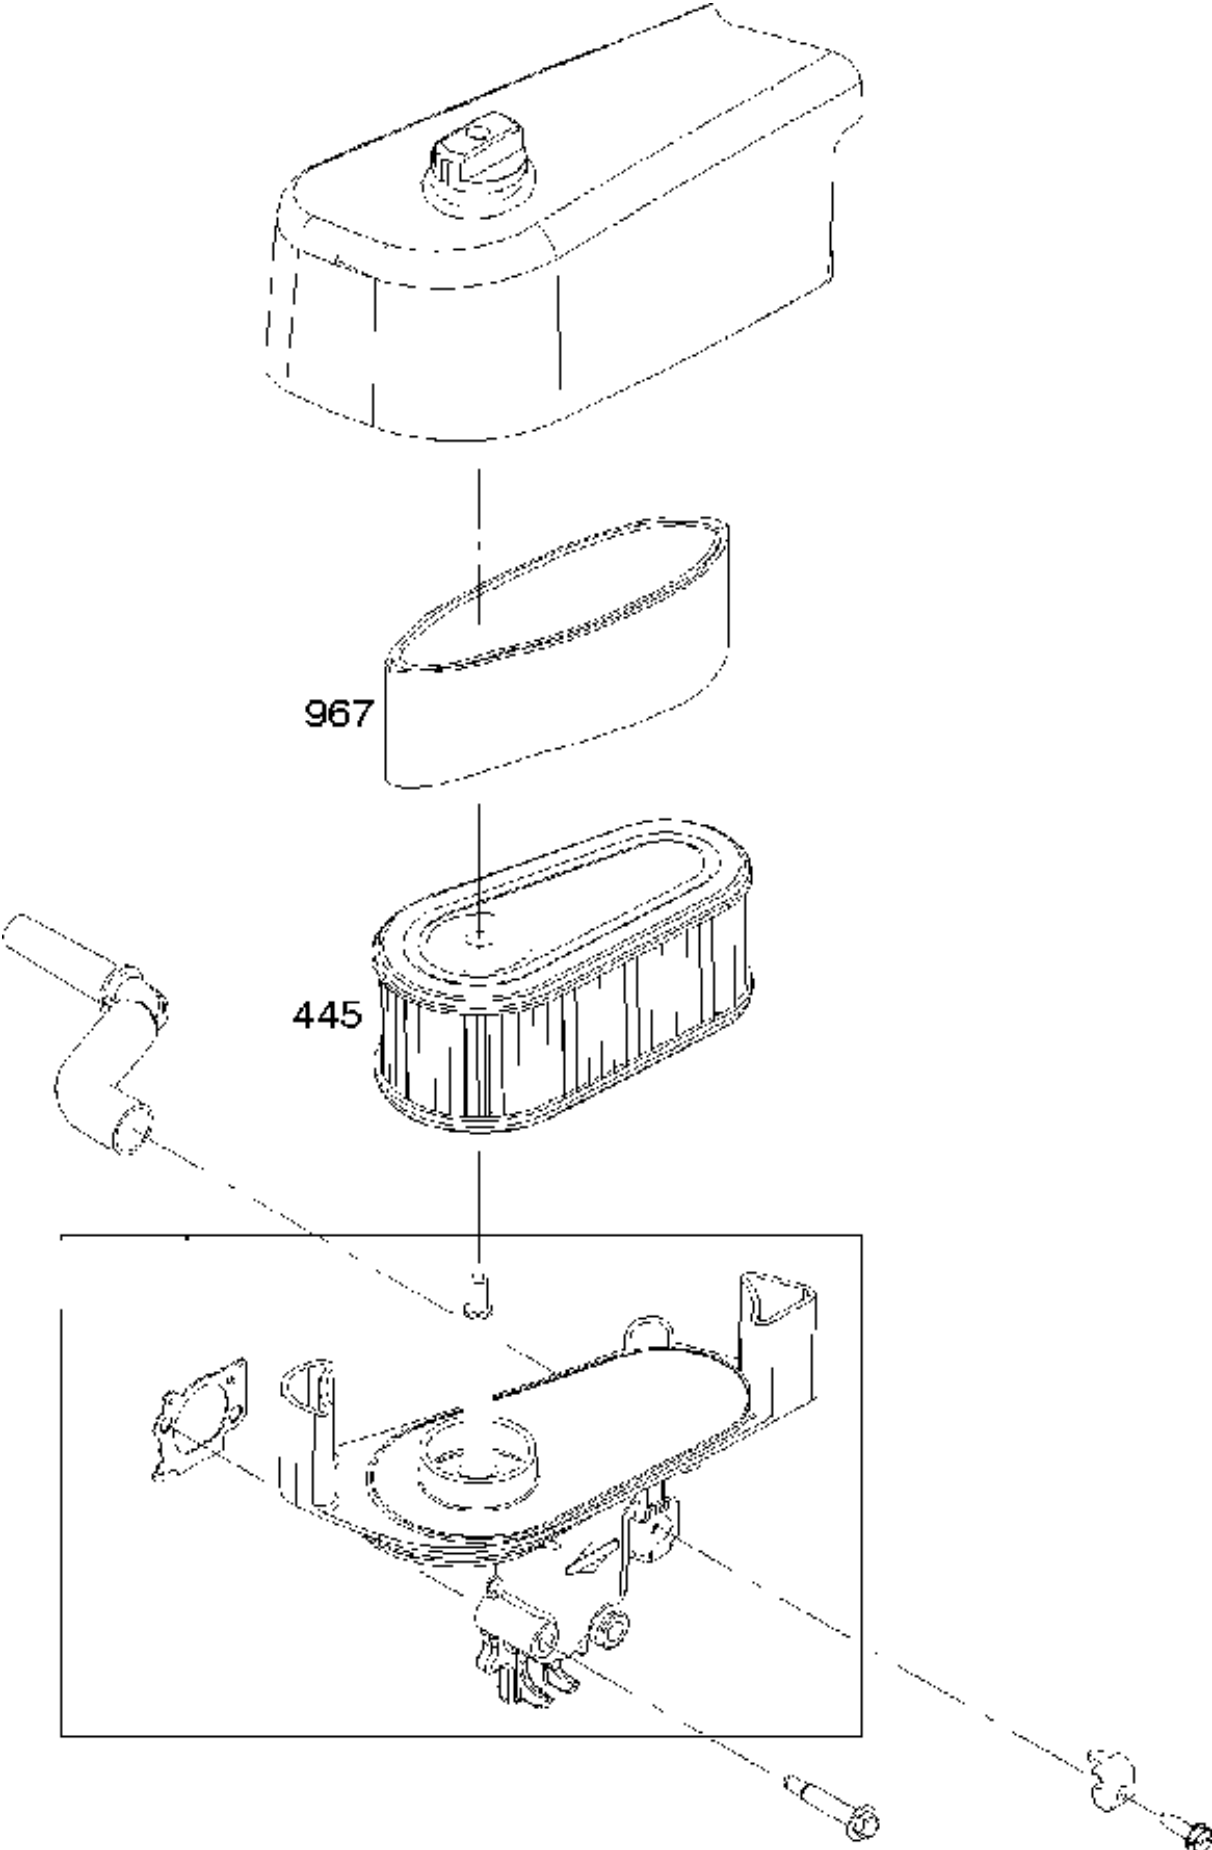

SPARE PARTS LIST

ENGINES & TRANSMISSIONS

BRIGGS & STRATTON ENGINES,
104M050023H1, 2017-01

Air filter

BRIGGS & STRATTON ENGINES, 104M050023H1, 2017-01

Ref	Part No	Description	Remark	QTY KIT
5	589 66 98-45	CYLINDER HEAD	594091	1
445	589 66 98-17	AIR FILTER	593260	1
535	589 66 98-56	AIR FILTER	595191	1

Carburetor

BRIGGS & STRATTON ENGINES, 104M050023H1, 2017-01

Ref	Part No	Description	Remark	QTY KIT
122	582 31 23-29	SPACER	590549	1
125	589 66 98-53	CARBURETTOR	594926	1

Controls

BRIGGS & STRATTON ENGINES, 104M050023H1, 2017-01

Ref	Part No	Description	Remark	QTY KIT
337	589 66 98-64	SPARK PLUG	491055S	1
635	582 31 17-18	SPARK PLUG CAP	692076	1

Cover

BRIGGS & STRATTON ENGINES, 104M050023H1, 2017-01

Ref	Part No	Description	Remark	QTY KIT
309	589 66 98-50	ELECTRIC STARTER	594360	1
791	588 92 98-01	BATTERY CHARGER	593562	1
937	585 35 58-01	GEAR	799420	1
1511	588 83 61-01	BATTERY	593560	1

Cylinder

BRIGGS & STRATTON ENGINES, 104M050023H1, 2017-01

Ref	Part No	Description	Remark	QTY KIT
16	589 66 98-58	CRANKSHAFT	595241	1
24	582 28 90-90	WOODRUFF KEY	222698S	1
25	589 66 98-46	PISTON	594099	1
29	589 66 98-43	CONNECTING ROD	594089	1
46	589 66 98-44	CAMSHAFT	594090	1
358	589 66 98-49	GASKET KIT	594114	1
N/A	589 66 98-12	KEY	Flywheel, Workshop package, 4181	10
N/A	589 66 98-07	KEY	Flywheel, Workshop package, 4144	50