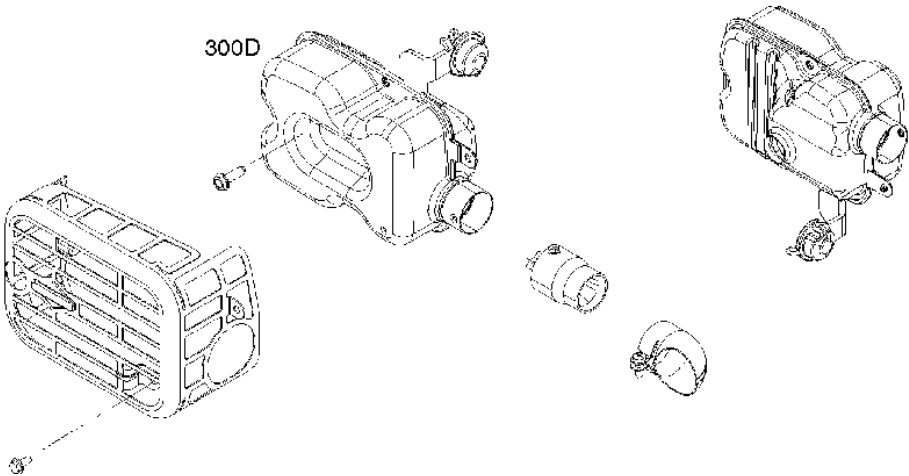

Ref	Part No	Description	Remark	QTY KIT
337	589 66 98-64	SPARK PLUG	491055S	1
635	582 31 17-18	SPARK PLUG CAP	692076	1

Cover

BRIGGS & STRATTON ENGINES, 104M050023H1, 2017-01

Ref	Part No	Description	Remark	QTY KIT
309	589 66 98-50	ELECTRIC STARTER	594360	1
791	588 92 98-01	BATTERY CHARGER	593562	1
937	585 35 58-01	GEAR	799420	1
1511	588 83 61-01	BATTERY	593560	1

Cylinder

BRIGGS & STRATTON ENGINES, 104M050023H1, 2017-01

Ref	Part No	Description	Remark	QTY KIT
16	589 66 98-58	CRANKSHAFT	595241	1
24	582 28 90-90	WOODRUFF KEY	222698S	1
25	589 66 98-46	PISTON	594099	1
29	589 66 98-43	CONNECTING ROD	594089	1
46	589 66 98-44	CAMSHAFT	594090	1
358	589 66 98-49	GASKET KIT	594114	1
N/A	589 66 98-12	KEY	Flywheel, Workshop package, 4181	10
N/A	589 66 98-07	KEY	Flywheel, Workshop package, 4144	50