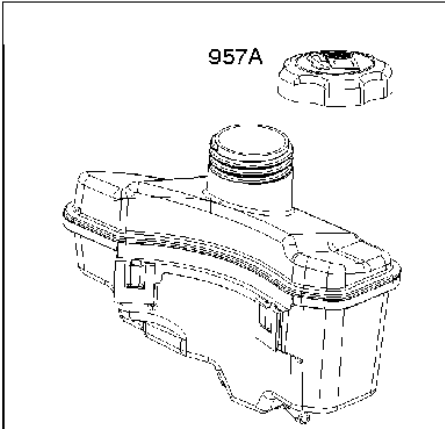

Ref	Part No	Description	Remark	QTY KIT
337	589 66 98-64	SPARK PLUG	491055S	1
635	582 31 17-18	SPARK PLUG CAP	692076	1

Cover

BRIGGS & STRATTON ENGINES, 104M050023H1, 2017-01

Ref	Part No	Description	Remark	QTY KIT
309	589 66 98-50	ELECTRIC STARTER	594360	1
791	588 92 98-01	BATTERY CHARGER	593562	1
937	585 35 58-01	GEAR	799420	1
1511	588 83 61-01	BATTERY	593560	1

Cylinder

BRIGGS & STRATTON ENGINES, 104M050023H1, 2017-01

Ref	Part No	Description	Remark	QTY KIT
16	589 66 98-58	CRANKSHAFT	595241	1
24	582 28 90-90	WOODRUFF KEY	222698S	1
25	589 66 98-46	PISTON	594099	1
29	589 66 98-43	CONNECTING ROD	594089	1
46	589 66 98-44	CAMSHAFT	594090	1
358	589 66 98-49	GASKET KIT	594114	1
N/A	589 66 98-12	KEY	Flywheel, Workshop package, 4181	10
N/A	589 66 98-07	KEY	Flywheel, Workshop package, 4144	50