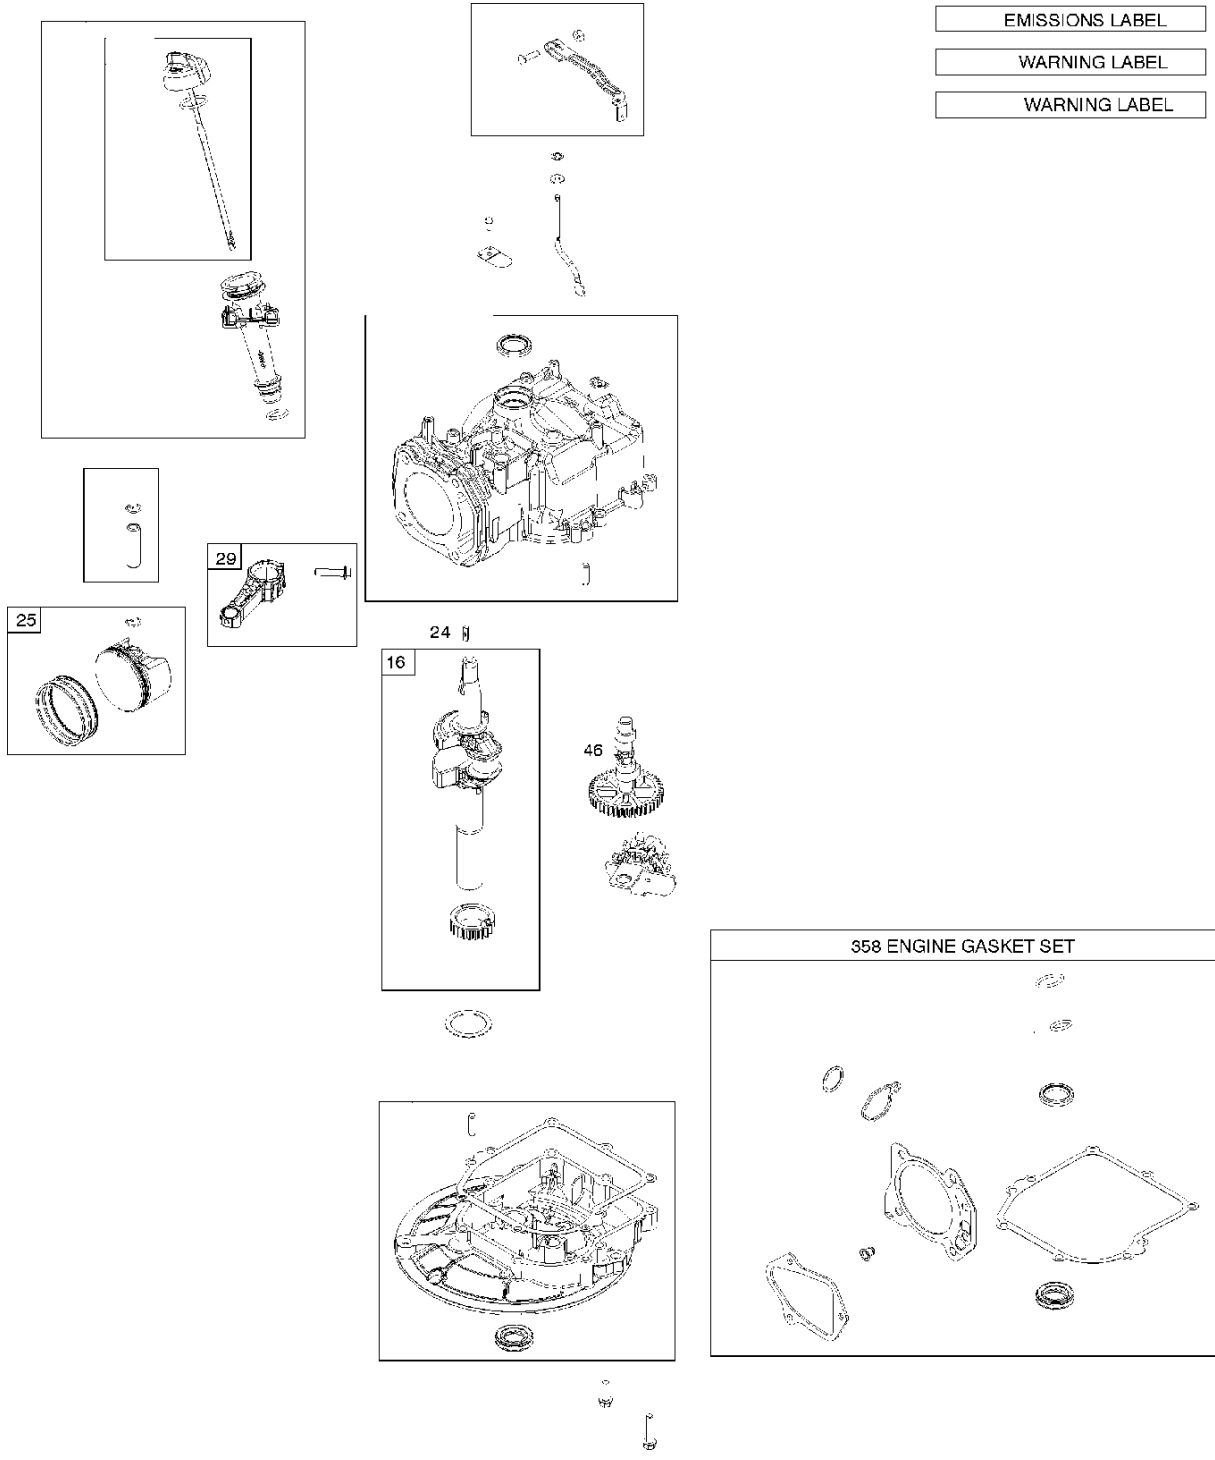

SPARE PARTS LIST

ENGINES & TRANSMISSIONS

BRIGGS & STRATTON ENGINES,
104M050023H1, 2017-01

Air filter

BRIGGS & STRATTON ENGINES, 104M050023H1, 2017-01

Ref	Part No	Description	Remark	QTY KIT
5	589 66 98-45	CYLINDER HEAD	594091	1
445	589 66 98-17	AIR FILTER	593260	1
535	589 66 98-56	AIR FILTER	595191	1

Carburetor

BRIGGS & STRATTON ENGINES, 104M050023H1, 2017-01

Ref	Part No	Description	Remark	QTY KIT
122	582 31 23-29	SPACER	590549	1
125	589 66 98-53	CARBURETTOR	594926	1

Controls

BRIGGS & STRATTON ENGINES, 104M050023H1, 2017-01

Ref	Part No	Description	Remark	QTY KIT
337	589 66 98-64	SPARK PLUG	491055S	1
635	582 31 17-18	SPARK PLUG CAP	692076	1

Cover

BRIGGS & STRATTON ENGINES, 104M050023H1, 2017-01

Ref	Part No	Description	Remark	QTY KIT
309	589 66 98-50	ELECTRIC STARTER	594360	1
791	588 92 98-01	BATTERY CHARGER	593562	1
937	585 35 58-01	GEAR	799420	1
1511	588 83 61-01	BATTERY	593560	1

Cylinder

BRIGGS & STRATTON ENGINES, 104M050023H1, 2017-01

Ref	Part No	Description	Remark	QTY KIT
16	589 66 98-58	CRANKSHAFT	595241	1
24	582 28 90-90	WOODRUFF KEY	222698S	1
25	589 66 98-46	PISTON	594099	1
29	589 66 98-43	CONNECTING ROD	594089	1
46	589 66 98-44	CAMSHAFT	594090	1
358	589 66 98-49	GASKET KIT	594114	1
N/A	589 66 98-12	KEY	Flywheel, Workshop package, 4181	10
N/A	589 66 98-07	KEY	Flywheel, Workshop package, 4144	50