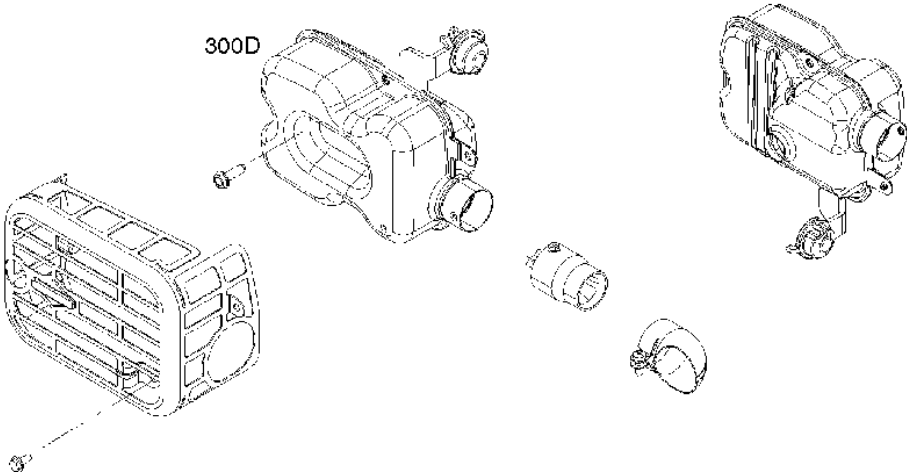

Ref	Part No	Description	Remark	QTY KIT
337	589 66 98-64	SPARK PLUG	491055S	1
635	582 31 17-18	SPARK PLUG CAP	692076	1

Cover

BRIGGS & STRATTON ENGINES, 104M0B0069H1, 2017-01

Ref	Part No	Description	Remark	QTY KIT
309	589 66 98-50	ELECTRIC STARTER	594360	1
791	588 92 98-01	BATTERY CHARGER	593562	1
937	585 35 58-01	GEAR	799420	1
1511	588 83 61-01	BATTERY	593560	1

## Cylinder

BRIGGS &amp; STRATTON ENGINES, 104M0B0069H1, 2017-01

Ref	Part No	Description	Remark	QTY KIT
16	589 66 98-58	CRANKSHAFT	595241	1
24	582 28 90-90	WOODRUFF KEY	222698S	1
25	589 66 98-46	PISTON	594099	1
29	589 66 98-43	CONNECTING ROD	594089	1
46	589 66 98-44	CAMSHAFT	594090	1
358	589 66 98-49	GASKET KIT	594114	1
N/A	589 66 98-12	KEY	Flywheel, Workshop package, 4181	10
N/A	589 66 98-07	KEY	Flywheel, Workshop package, 4144	50