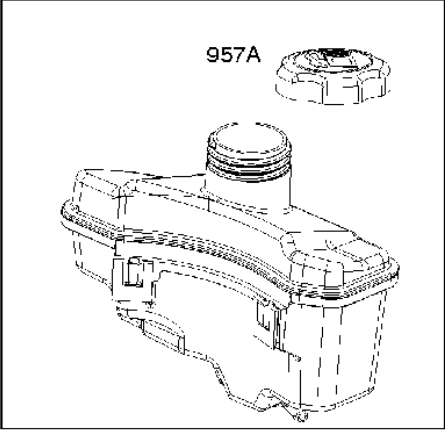

Ref	Part No	Description	Remark	QTY KIT
337	589 66 98-64	SPARK PLUG	491055S	1
635	582 31 17-18	SPARK PLUG CAP	692076	1

Cover

BRIGGS & STRATTON ENGINES, 104M0B0069H1, 2017-01

Ref	Part No	Description	Remark	QTY KIT
309	589 66 98-50	ELECTRIC STARTER	594360	1
791	588 92 98-01	BATTERY CHARGER	593562	1
937	585 35 58-01	GEAR	799420	1
1511	588 83 61-01	BATTERY	593560	1

## Cylinder

BRIGGS &amp; STRATTON ENGINES, 104M0B0069H1, 2017-01

Ref	Part No	Description	Remark	QTY KIT
16	589 66 98-58	CRANKSHAFT	595241	1
24	582 28 90-90	WOODRUFF KEY	222698S	1
25	589 66 98-46	PISTON	594099	1
29	589 66 98-43	CONNECTING ROD	594089	1
46	589 66 98-44	CAMSHAFT	594090	1
358	589 66 98-49	GASKET KIT	594114	1
N/A	589 66 98-12	KEY	Flywheel, Workshop package, 4181	10
N/A	589 66 98-07	KEY	Flywheel, Workshop package, 4144	50