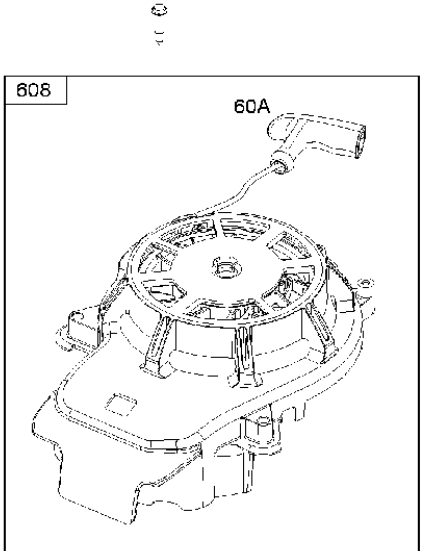

Starter

BRIGGS & STRATTON ENGINES, 104M0B0069H1, 2017-01

Ref	Part No	Description	Remark	QTY KIT
60A	585 39 07-01	HANDLE	281434S	1
608	589 66 98-42	STARTER HOUSING	594062	1