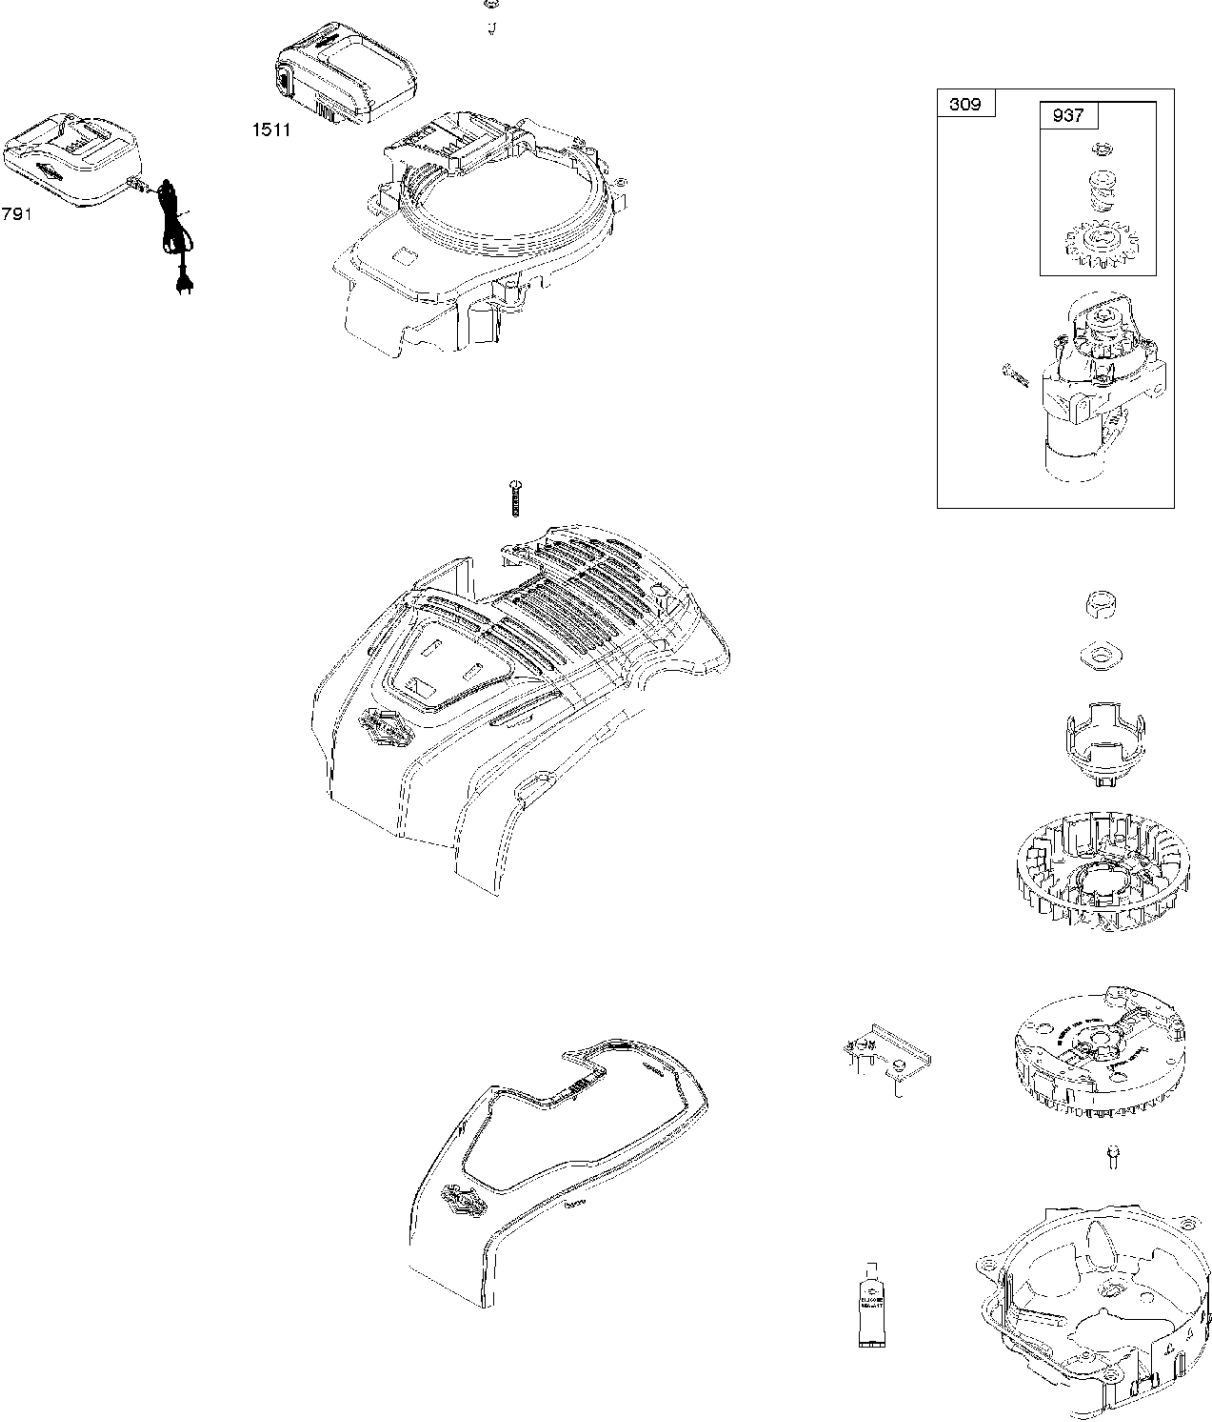

## Carburetor

BRIGGS &amp; STRATTON ENGINES, 104M0B0069H1, 2017-01

Ref	Part No	Description	Remark	QTY KIT
122	582 31 23-29	SPACER	590549	1
125	589 66 98-53	CARBURETTOR	594926	1

Controls

BRIGGS & STRATTON ENGINES, 104M0B0069H1, 2017-01

Ref	Part No	Description	Remark	QTY KIT
337	589 66 98-64	SPARK PLUG	491055S	1
635	582 31 17-18	SPARK PLUG CAP	692076	1

Cover

BRIGGS & STRATTON ENGINES, 104M0B0069H1, 2017-01

Ref	Part No	Description	Remark	QTY KIT
309	589 66 98-50	ELECTRIC STARTER	594360	1
791	588 92 98-01	BATTERY CHARGER	593562	1
937	585 35 58-01	GEAR	799420	1
1511	588 83 61-01	BATTERY	593560	1

## Cylinder

BRIGGS &amp; STRATTON ENGINES, 104M0B0069H1, 2017-01

Ref	Part No	Description	Remark	QTY KIT
16	589 66 98-58	CRANKSHAFT	595241	1
24	582 28 90-90	WOODRUFF KEY	222698S	1
25	589 66 98-46	PISTON	594099	1
29	589 66 98-43	CONNECTING ROD	594089	1
46	589 66 98-44	CAMSHAFT	594090	1
358	589 66 98-49	GASKET KIT	594114	1
N/A	589 66 98-12	KEY	Flywheel, Workshop package, 4181	10
N/A	589 66 98-07	KEY	Flywheel, Workshop package, 4144	50