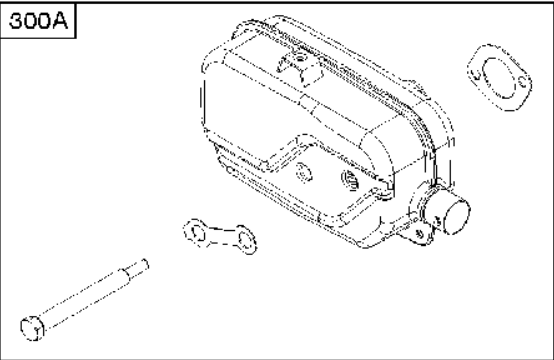

Ignition system

BRIGGS & STRATTON ENGINES, 122Q720168H1, 2017-01

Ref	Part No	Description	Remark	QTY KIT
333A	589 66 98-24	ARMATURE	592335	1
337	582 31 23-65	SPARK PLUG CAP	692720	1
362	585 45 06-01	SPARK PLUG CAP	799646	1
635	582 31 35-85	SPARK PLUG CAP	66538S	1
851	584 96 04-01	SPARK PLUG CAP	493880S	1
851A	585 24 24-01	SPARK PLUG CAP	692424	1