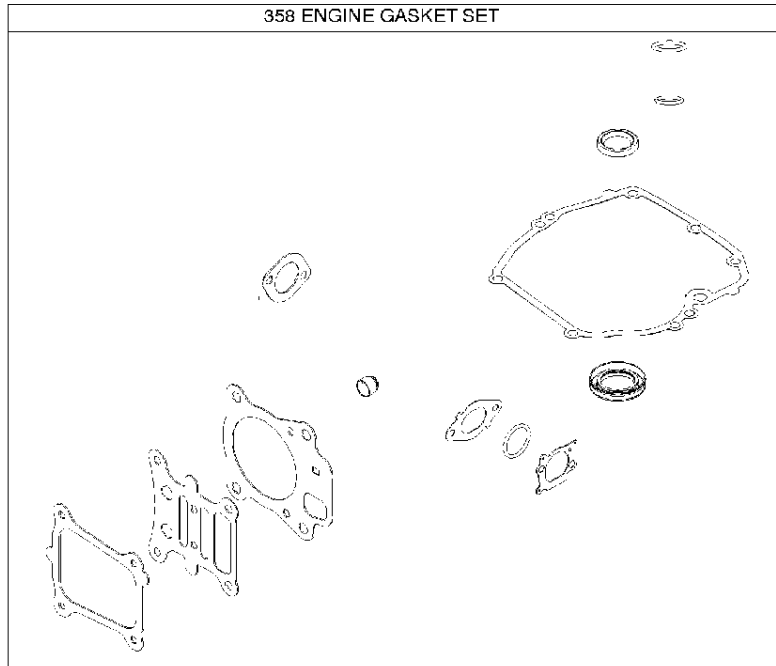

Fuel system

BRIGGS & STRATTON ENGINES, 122Q720168H1, 2017-01

Ref	Part No	Description	Remark	QTY KIT
187	576 92 09-01	FUEL HOSE	791766	1
240	584 96 03-01	FUEL FILTER	298090S	1
601	582 28 77-32	CLAMP	791850	1
957	585 35 48-01	FUEL TANK	799585	1
957A	584 95 80-01	CAP	692046	1
958	584 95 81-01	VALVE	698183	1
N/A	589 66 98-02	FUEL FILTER	Workshop package, 4105	5