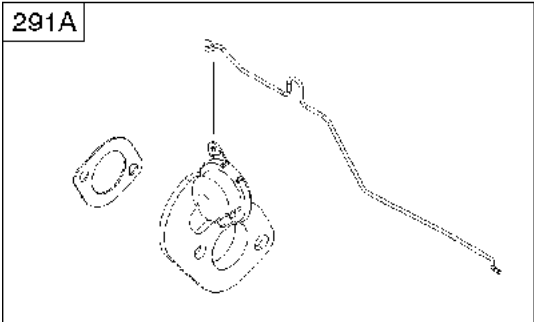

SPARE PARTS LIST

ENGINES & TRANSMISSIONS

BRIGGS & STRATTON ENGINES,
122Q720168H1, 2017-01

Air filter

BRIGGS & STRATTON ENGINES, 122Q720168H1, 2017-01

Ref	Part No	Description	Remark	QTY KIT
445	585 35 46-01	AIR FILTER	795066	1
967	582 31 12-61	PREFILTER	796254	1

Carburetor

BRIGGS & STRATTON ENGINES, 122Q720168H1, 2017-01

Ref	Part No	Description	Remark	QTY KIT
122	589 66 98-78	MANIFOLD	796595	1
125	589 66 98-90	CARBURETTOR	799226	1

Controls

BRIGGS & STRATTON ENGINES, 122Q720168H1, 2017-01

Ref	Part No	Description	Remark	QTY KIT
291A	589 66 98-87	THERMOSTAT	798938	1

WARNING LABEL

REQUIRED when replacing parts with warning labels affixed.

WARNING LABEL

REQUIRED when replacing parts with warning labels affixed.

REPAIR MANUAL

EMISSIONS LABEL

Cylinder

BRIGGS & STRATTON ENGINES, 122Q720168H1, 2017-01

Ref	Part No	Description	Remark	QTY KIT
16	585 35 51-01	CRANKSHAFT	797909	1
24	582 28 90-90	WOODRUFF KEY	222698S	1
25	585 35 61-01	PISTON	591284	1
29	585 35 62-01	CONNECTING ROD	796470	1
46	585 35 65-01	CAMSHAFT	694040	1
N/A	589 66 98-12	KEY	Flywheel, Workshop package, 4181	10
N/A	589 66 98-07	KEY	Flywheel, Workshop package, 4144	50