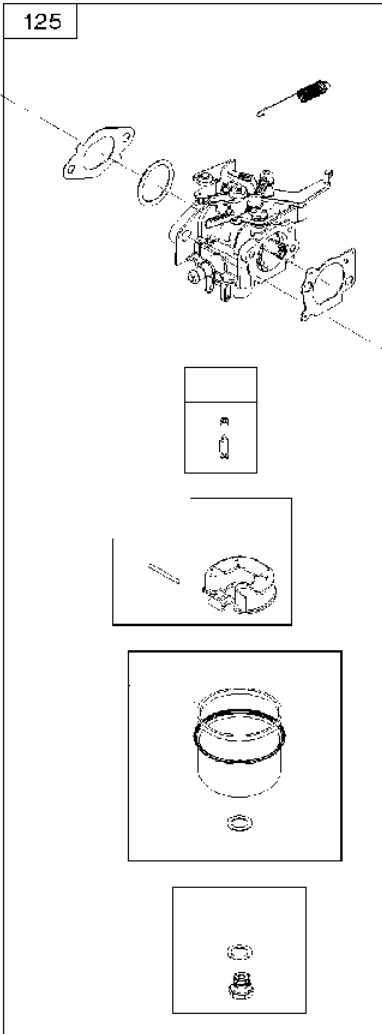

SPARE PARTS LIST

ENGINES & TRANSMISSIONS

BRIGGS & STRATTON ENGINES,
122Q720168H1, 2017-01

Air filter

BRIGGS & STRATTON ENGINES, 122Q720168H1, 2017-01

Ref	Part No	Description	Remark	QTY KIT
445	585 35 46-01	AIR FILTER	795066	1
967	582 31 12-61	PREFILTER	796254	1

Carburetor

BRIGGS & STRATTON ENGINES, 122Q720168H1, 2017-01

Ref	Part No	Description	Remark	QTY KIT
122	589 66 98-78	MANIFOLD	796595	1
125	589 66 98-90	CARBURETTOR	799226	1

Controls

BRIGGS & STRATTON ENGINES, 122Q720168H1, 2017-01