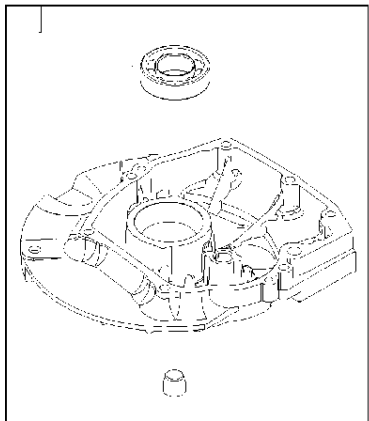

Fuel system

BRIGGS & STRATTON ENGINES, 122Q720168H1, 2017-01

Ref	Part No	Description	Remark	QTY KIT
187	576 92 09-01	FUEL HOSE	791766	1
240	584 96 03-01	FUEL FILTER	298090S	1
601	582 28 77-32	CLAMP	791850	1
957	585 35 48-01	FUEL TANK	799585	1
957A	584 95 80-01	CAP	692046	1
958	584 95 81-01	VALVE	698183	1
N/A	589 66 98-02	FUEL FILTER	Workshop package, 4105	5