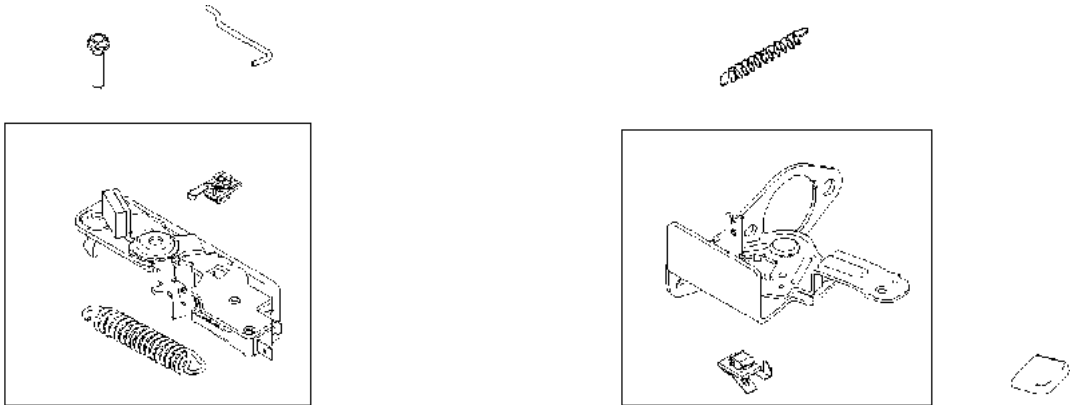

SPARE PARTS LIST

ENGINES & TRANSMISSIONS

BRIGGS & STRATTON ENGINES,
122Q720168H1, 2017-01

Air filter

BRIGGS & STRATTON ENGINES, 122Q720168H1, 2017-01

Ref	Part No	Description	Remark	QTY KIT
445	585 35 46-01	AIR FILTER	795066	1
967	582 31 12-61	PREFILTER	796254	1

Carburetor

BRIGGS & STRATTON ENGINES, 122Q720168H1, 2017-01

Ref	Part No	Description	Remark	QTY KIT
122	589 66 98-78	MANIFOLD	796595	1
125	589 66 98-90	CARBURETTOR	799226	1

Controls

BRIGGS & STRATTON ENGINES, 122Q720168H1, 2017-01