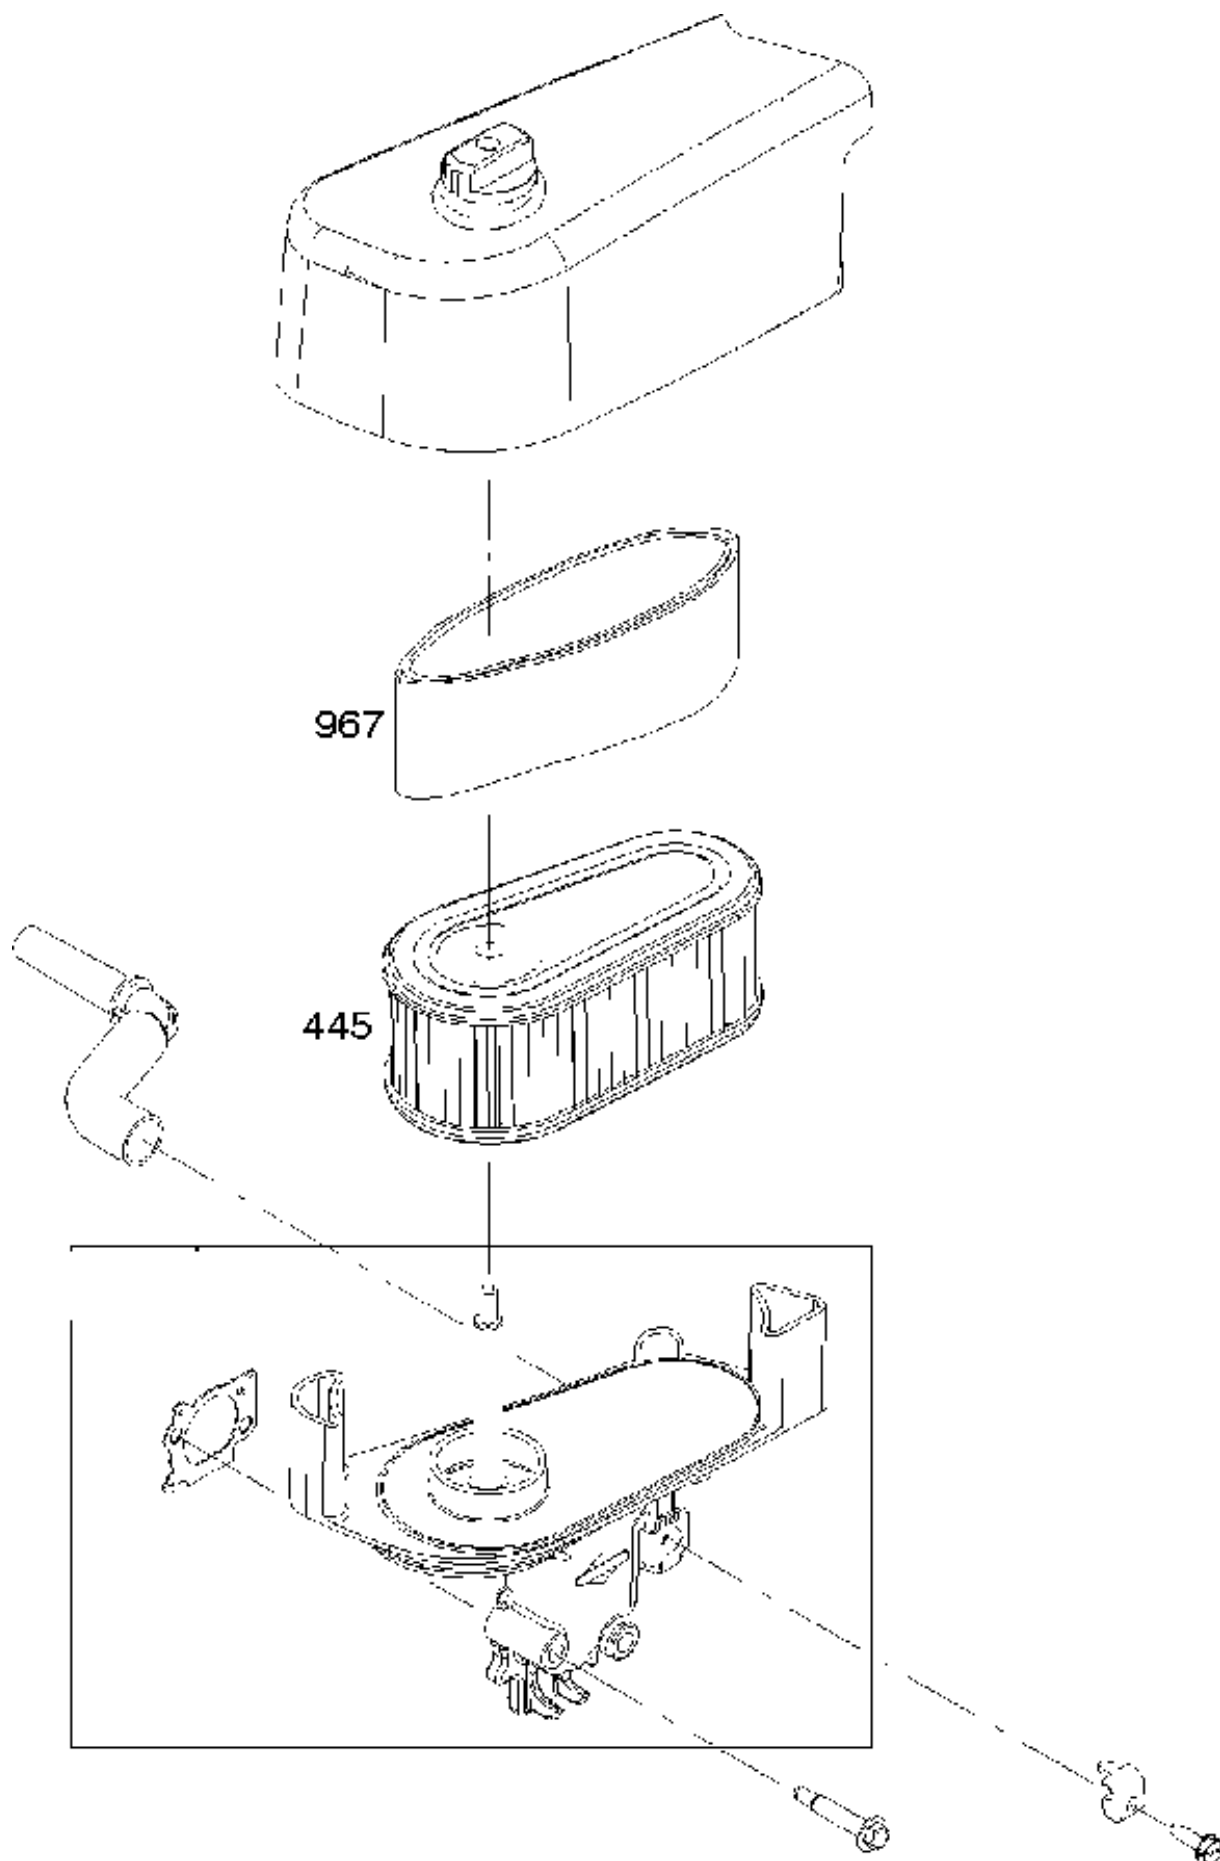

SPARE PARTS LIST

ENGINES & TRANSMISSIONS

BRIGGS & STRATTON ENGINES,
122Q720168H1, 2017-01

Air filter

BRIGGS & STRATTON ENGINES, 122Q720168H1, 2017-01

Ref	Part No	Description	Remark	QTY KIT
445	585 35 46-01	AIR FILTER	795066	1
967	582 31 12-61	PREFILTER	796254	1

Carburetor

BRIGGS & STRATTON ENGINES, 122Q720168H1, 2017-01

Ref	Part No	Description	Remark	QTY KIT
122	589 66 98-78	MANIFOLD	796595	1
125	589 66 98-90	CARBURETTOR	799226	1

Controls

BRIGGS & STRATTON ENGINES, 122Q720168H1, 2017-01

Ref	Part No	Description	Remark	QTY KIT
291A	589 66 98-87	THERMOSTAT	798938	1

WARNING LABEL

REQUIRED when replacing parts with warning labels affixed.

WARNING LABEL

REQUIRED when replacing parts with warning labels affixed.

REPAIR MANUAL

EMISSIONS LABEL

Cylinder

BRIGGS & STRATTON ENGINES, 122Q720168H1, 2017-01

Ref	Part No	Description	Remark	QTY KIT
16	585 35 51-01	CRANKSHAFT	797909	1
24	582 28 90-90	WOODRUFF KEY	222698S	1
25	585 35 61-01	PISTON	591284	1
29	585 35 62-01	CONNECTING ROD	796470	1
46	585 35 65-01	CAMSHAFT	694040	1
N/A	589 66 98-12	KEY	Flywheel, Workshop package, 4181	10
N/A	589 66 98-07	KEY	Flywheel, Workshop package, 4144	50