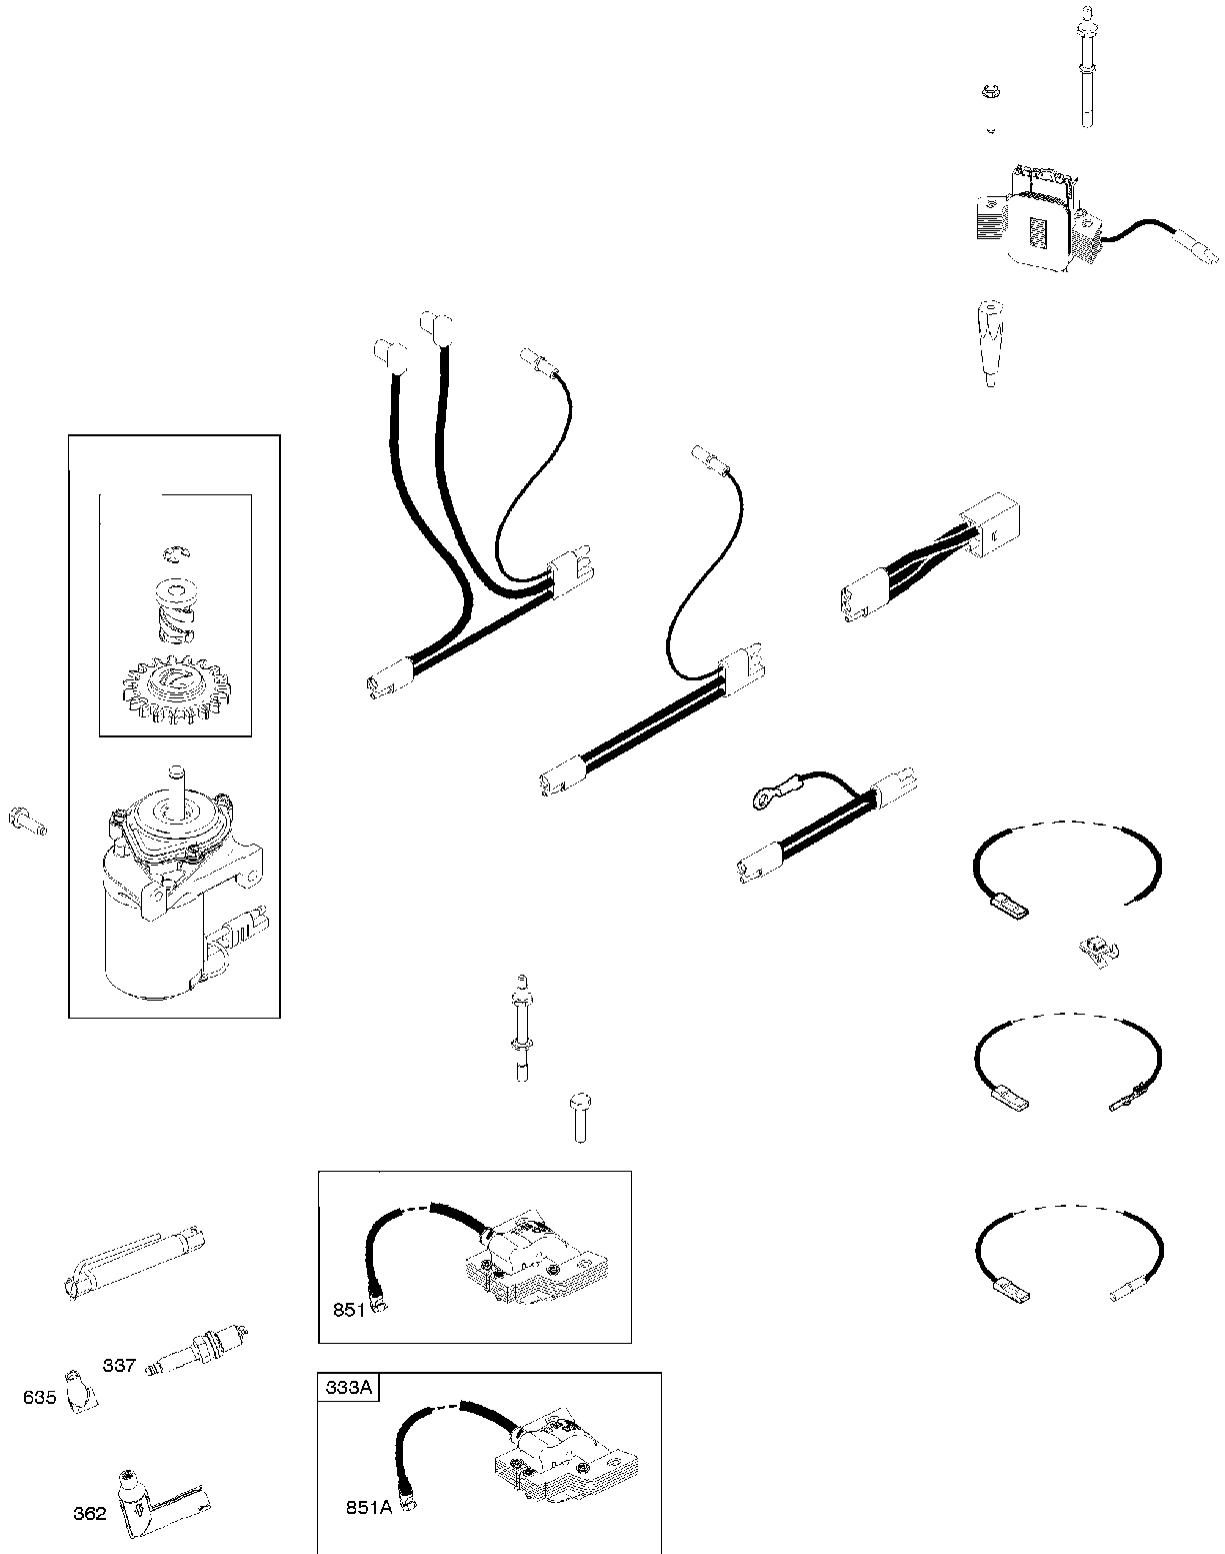

Cylinder cover

BRIGGS & STRATTON ENGINES, 122Q720168H1, 2017-01

Ref	Part No	Description	Remark	QTY KIT
5	585 35 60-01	CYLINDER HEAD	796471	1
337	582 31 23-65	SPARK PLUG CAP	692720	1
635	582 31 35-85	SPARK PLUG CAP	66538S	1
1095	582 28 86-40	GASKET KIT	592174	1

Fuel system

BRIGGS & STRATTON ENGINES, 122Q720168H1, 2017-01

Ref	Part No	Description	Remark	QTY KIT
187	576 92 09-01	FUEL HOSE	791766	1
240	584 96 03-01	FUEL FILTER	298090S	1
601	582 28 77-32	CLAMP	791850	1
957	585 35 48-01	FUEL TANK	799585	1
957A	584 95 80-01	CAP	692046	1
958	584 95 81-01	VALVE	698183	1
N/A	589 66 98-02	FUEL FILTER	Workshop package, 4105	5

Gasket kit

BRIGGS & STRATTON ENGINES, 122Q720168H1, 2017-01

Ref	Part No	Description	Remark	QTY KIT
358	582 28 86-45	GASKET KIT	592173	1
1027	585 35 63-01	OIL FILTER	795990	1

Ignition system

BRIGGS & STRATTON ENGINES, 122Q720168H1, 2017-01

Ref	Part No	Description	Remark	QTY KIT
333A	589 66 98-24	ARMATURE	592335	1
337	582 31 23-65	SPARK PLUG CAP	692720	1
362	585 45 06-01	SPARK PLUG CAP	799646	1
635	582 31 35-85	SPARK PLUG CAP	66538S	1
851	584 96 04-01	SPARK PLUG CAP	493880S	1
851A	585 24 24-01	SPARK PLUG CAP	692424	1