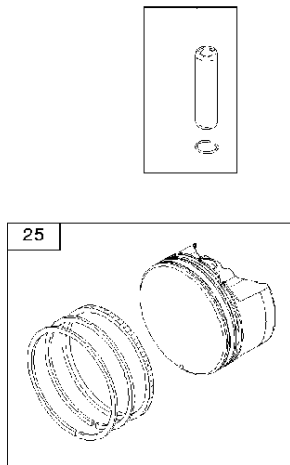

Carburetor

BRIGGS & STRATTON ENGINES, 122Q720168H1, 2017-01

Ref	Part No	Description	Remark	QTY KIT
122	589 66 98-78	MANIFOLD	796595	1
125	589 66 98-90	CARBURETTOR	799226	1

Controls

BRIGGS & STRATTON ENGINES, 122Q720168H1, 2017-01

Ref	Part No	Description	Remark	QTY KIT
291A	589 66 98-87	THERMOSTAT	798938	1

WARNING LABEL

REQUIRED when replacing parts with warning labels affixed.

WARNING LABEL

REQUIRED when replacing parts with warning labels affixed.

REPAIR MANUAL

EMISSIONS LABEL

Cylinder

BRIGGS & STRATTON ENGINES, 122Q720168H1, 2017-01

Ref	Part No	Description	Remark	QTY KIT
16	585 35 51-01	CRANKSHAFT	797909	1
24	582 28 90-90	WOODRUFF KEY	222698S	1
25	585 35 61-01	PISTON	591284	1
29	585 35 62-01	CONNECTING ROD	796470	1
46	585 35 65-01	CAMSHAFT	694040	1
N/A	589 66 98-12	KEY	Flywheel, Workshop package, 4181	10
N/A	589 66 98-07	KEY	Flywheel, Workshop package, 4144	50

Cylinder cover

BRIGGS & STRATTON ENGINES, 122Q720168H1, 2017-01

Ref	Part No	Description	Remark	QTY KIT
5	585 35 60-01	CYLINDER HEAD	796471	1
337	582 31 23-65	SPARK PLUG CAP	692720	1
635	582 31 35-85	SPARK PLUG CAP	66538S	1
1095	582 28 86-40	GASKET KIT	592174	1