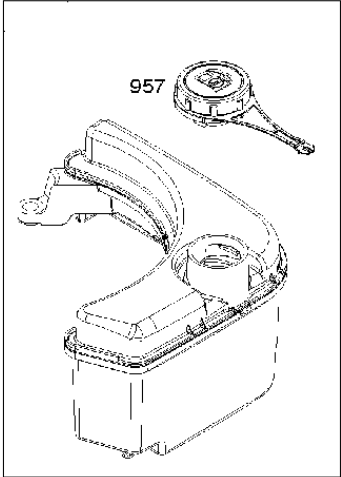

Ref	Part No	Description	Remark	QTY KIT
291A	589 66 98-87	THERMOSTAT	798938	1

WARNING LABEL

REQUIRED when replacing parts with warning labels affixed.

WARNING LABEL

REQUIRED when replacing parts with warning labels affixed.

REPAIR MANUAL

EMISSIONS LABEL

Cylinder

BRIGGS & STRATTON ENGINES, 122Q720168H1, 2017-01

Ref	Part No	Description	Remark	QTY KIT
16	585 35 51-01	CRANKSHAFT	797909	1
24	582 28 90-90	WOODRUFF KEY	222698S	1
25	585 35 61-01	PISTON	591284	1
29	585 35 62-01	CONNECTING ROD	796470	1
46	585 35 65-01	CAMSHAFT	694040	1
N/A	589 66 98-12	KEY	Flywheel, Workshop package, 4181	10
N/A	589 66 98-07	KEY	Flywheel, Workshop package, 4144	50

Cylinder cover

BRIGGS & STRATTON ENGINES, 122Q720168H1, 2017-01

Ref	Part No	Description	Remark	QTY KIT
5	585 35 60-01	CYLINDER HEAD	796471	1
337	582 31 23-65	SPARK PLUG CAP	692720	1
635	582 31 35-85	SPARK PLUG CAP	66538S	1
1095	582 28 86-40	GASKET KIT	592174	1