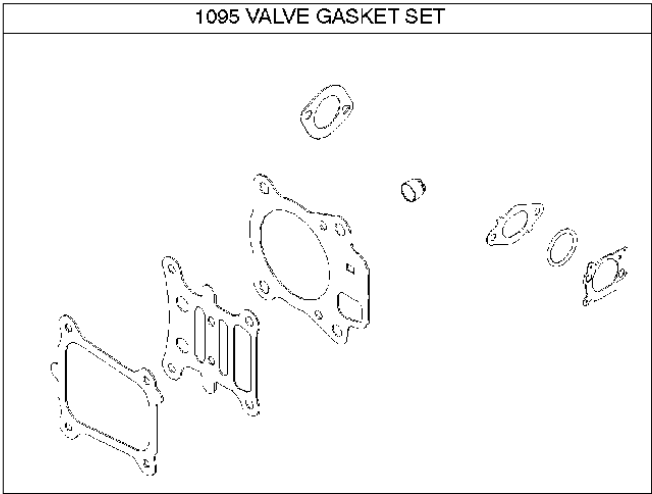

REPAIR MANUAL

EMISSIONS LABEL

Cylinder

BRIGGS & STRATTON ENGINES, 122Q720168H1, 2017-01

Ref	Part No	Description	Remark	QTY KIT
16	585 35 51-01	CRANKSHAFT	797909	1
24	582 28 90-90	WOODRUFF KEY	222698S	1
25	585 35 61-01	PISTON	591284	1
29	585 35 62-01	CONNECTING ROD	796470	1
46	585 35 65-01	CAMSHAFT	694040	1
N/A	589 66 98-12	KEY	Flywheel, Workshop package, 4181	10
N/A	589 66 98-07	KEY	Flywheel, Workshop package, 4144	50

Cylinder cover

BRIGGS & STRATTON ENGINES, 122Q720168H1, 2017-01

Ref	Part No	Description	Remark	QTY KIT
5	585 35 60-01	CYLINDER HEAD	796471	1
337	582 31 23-65	SPARK PLUG CAP	692720	1
635	582 31 35-85	SPARK PLUG CAP	66538S	1
1095	582 28 86-40	GASKET KIT	592174	1