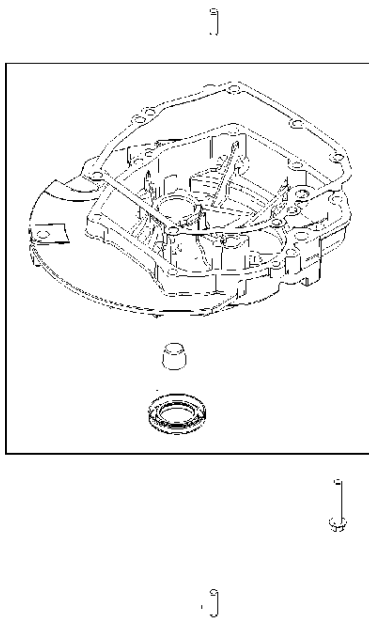

Fuel system

BRIGGS & STRATTON ENGINES, 122Q720168H1, 2017-01

Ref	Part No	Description	Remark	QTY KIT
187	576 92 09-01	FUEL HOSE	791766	1
240	584 96 03-01	FUEL FILTER	298090S	1
601	582 28 77-32	CLAMP	791850	1
957	585 35 48-01	FUEL TANK	799585	1
957A	584 95 80-01	CAP	692046	1
958	584 95 81-01	VALVE	698183	1
N/A	589 66 98-02	FUEL FILTER	Workshop package, 4105	5