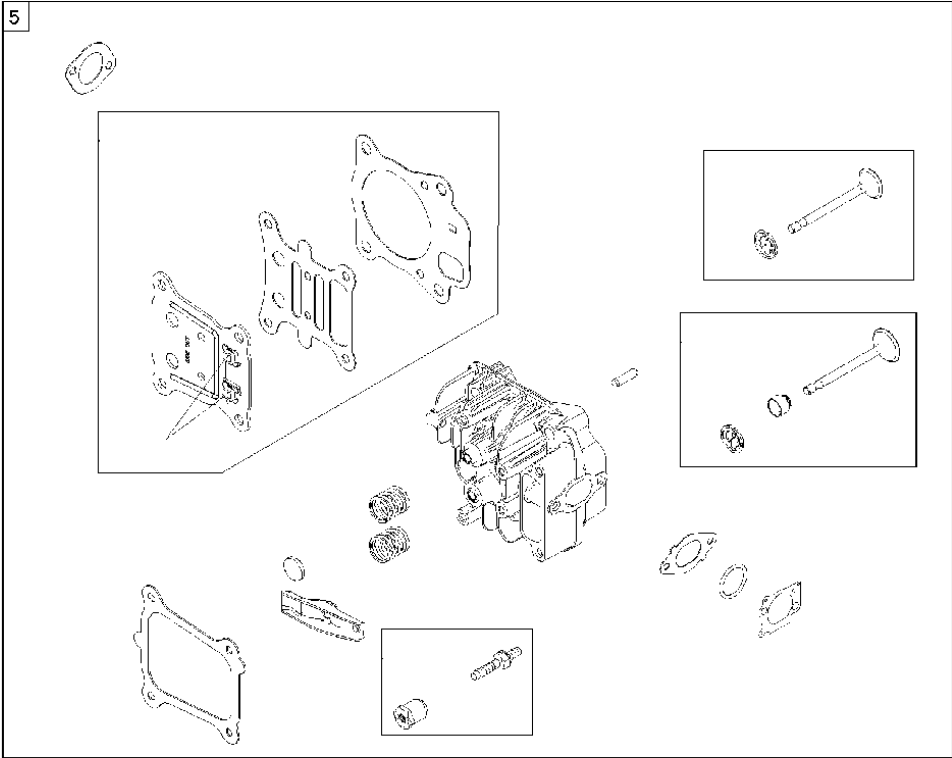

REPAIR MANUAL

EMISSIONS LABEL

Cylinder

BRIGGS & STRATTON ENGINES, 122Q720168H1, 2017-01

Ref	Part No	Description	Remark	QTY KIT
16	585 35 51-01	CRANKSHAFT	797909	1
24	582 28 90-90	WOODRUFF KEY	222698S	1
25	585 35 61-01	PISTON	591284	1
29	585 35 62-01	CONNECTING ROD	796470	1
46	585 35 65-01	CAMSHAFT	694040	1
N/A	589 66 98-12	KEY	Flywheel, Workshop package, 4181	10
N/A	589 66 98-07	KEY	Flywheel, Workshop package, 4144	50