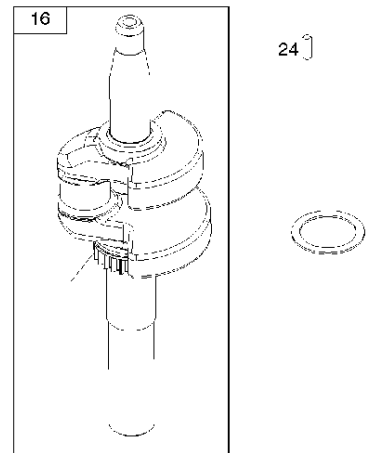

Ref	Part No	Description	Remark	QTY KIT
291A	589 66 98-87	THERMOSTAT	798938	1

WARNING LABEL

REQUIRED when replacing parts with warning labels affixed.

WARNING LABEL

REQUIRED when replacing parts with warning labels affixed.

REPAIR MANUAL

EMISSIONS LABEL

Cylinder

BRIGGS & STRATTON ENGINES, 122Q720168H1, 2017-01

Ref	Part No	Description	Remark	QTY KIT
16	585 35 51-01	CRANKSHAFT	797909	1
24	582 28 90-90	WOODRUFF KEY	222698S	1
25	585 35 61-01	PISTON	591284	1
29	585 35 62-01	CONNECTING ROD	796470	1
46	585 35 65-01	CAMSHAFT	694040	1
N/A	589 66 98-12	KEY	Flywheel, Workshop package, 4181	10
N/A	589 66 98-07	KEY	Flywheel, Workshop package, 4144	50

Cylinder cover

BRIGGS & STRATTON ENGINES, 122Q720168H1, 2017-01

Ref	Part No	Description	Remark	QTY KIT
5	585 35 60-01	CYLINDER HEAD	796471	1
337	582 31 23-65	SPARK PLUG CAP	692720	1
635	582 31 35-85	SPARK PLUG CAP	66538S	1
1095	582 28 86-40	GASKET KIT	592174	1