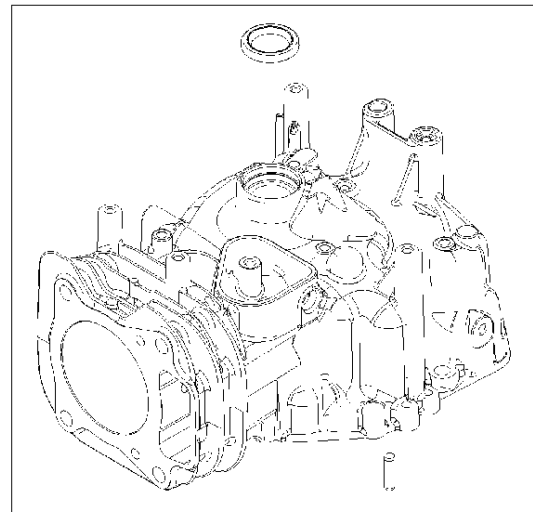

Carburetor

BRIGGS & STRATTON ENGINES, 122Q720168H1, 2017-01

Ref	Part No	Description	Remark	QTY KIT
122	589 66 98-78	MANIFOLD	796595	1
125	589 66 98-90	CARBURETTOR	799226	1

Controls

BRIGGS & STRATTON ENGINES, 122Q720168H1, 2017-01

Ref	Part No	Description	Remark	QTY KIT
291A	589 66 98-87	THERMOSTAT	798938	1

WARNING LABEL

REQUIRED when replacing parts with warning labels affixed.

WARNING LABEL

REQUIRED when replacing parts with warning labels affixed.

REPAIR MANUAL

EMISSIONS LABEL

Cylinder

BRIGGS & STRATTON ENGINES, 122Q720168H1, 2017-01

Ref	Part No	Description	Remark	QTY KIT
16	585 35 51-01	CRANKSHAFT	797909	1
24	582 28 90-90	WOODRUFF KEY	222698S	1
25	585 35 61-01	PISTON	591284	1
29	585 35 62-01	CONNECTING ROD	796470	1
46	585 35 65-01	CAMSHAFT	694040	1
N/A	589 66 98-12	KEY	Flywheel, Workshop package, 4181	10
N/A	589 66 98-07	KEY	Flywheel, Workshop package, 4144	50

Cylinder cover

BRIGGS & STRATTON ENGINES, 122Q720168H1, 2017-01

Ref	Part No	Description	Remark	QTY KIT
5	585 35 60-01	CYLINDER HEAD	796471	1
337	582 31 23-65	SPARK PLUG CAP	692720	1
635	582 31 35-85	SPARK PLUG CAP	66538S	1
1095	582 28 86-40	GASKET KIT	592174	1