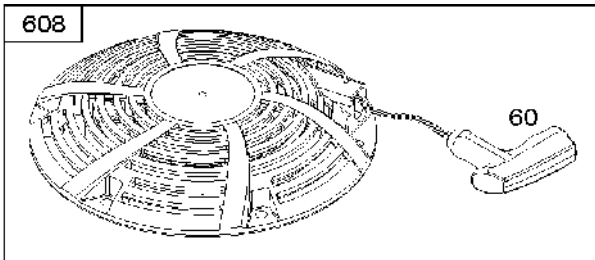

Starter

BRIGGS & STRATTON ENGINES, 122R020120H1, 2017-01

Ref	Part No	Description	Remark	QTY KIT
60	585 39 07-01	HANDLE	281434S	1
608	585 35 49-01	STARTER	796497	1