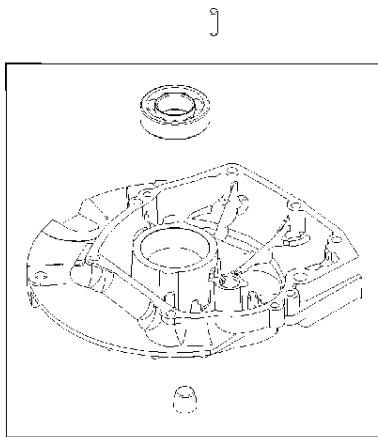

Fuel system

BRIGGS & STRATTON ENGINES, 122R020120H1, 2017-01

Ref	Part No	Description	Remark	QTY	KIT
187	576 92 09-01	FUEL HOSE	791766	1	
240	584 96 03-01	FUEL FILTER	298090S	1	
601	582 28 77-32	CLAMP	791850	1	
957	585 35 48-01	FUEL TANK	799585	1	
957A	584 95 80-01	CAP	692046	1	
N/A	589 66 98-02	FUEL FILTER	Workshop package, 4105	5