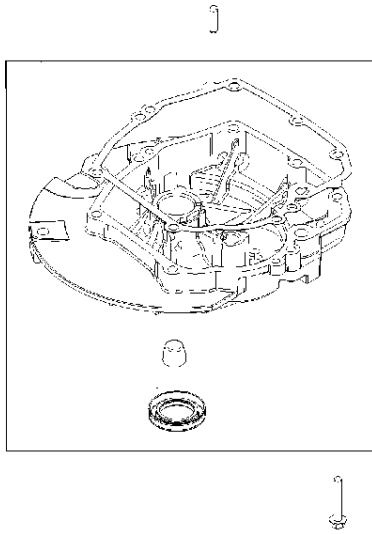

Fuel system

BRIGGS & STRATTON ENGINES, 122R020120H1, 2017-01

Ref	Part No	Description	Remark	QTY	KIT
187	576 92 09-01	FUEL HOSE	791766	1	
240	584 96 03-01	FUEL FILTER	298090S	1	
601	582 28 77-32	CLAMP	791850	1	
957	585 35 48-01	FUEL TANK	799585	1	
957A	584 95 80-01	CAP	692046	1	
N/A	589 66 98-02	FUEL FILTER	Workshop package, 4105	5