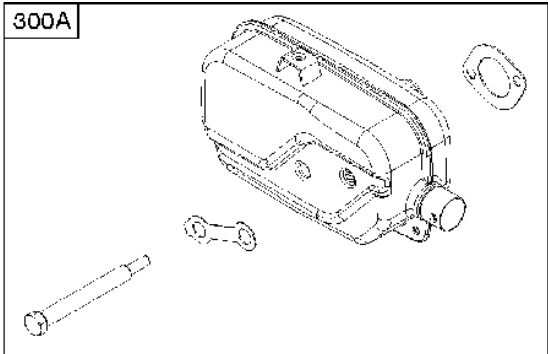

Ignition system

BRIGGS & STRATTON ENGINES, 122R020120H1, 2017-01

Ref	Part No	Description	Remark	QTY KIT
333A	589 66 98-24	ARMATURE	592335	1
337	582 31 23-65	SPARK PLUG CAP	692720	1
362	585 45 06-01	SPARK PLUG CAP	799646	1
635	582 31 35-85	SPARK PLUG CAP	66538S	1
851	584 96 04-01	SPARK PLUG CAP	493880S	1
851A	585 24 24-01	SPARK PLUG CAP	692424	1