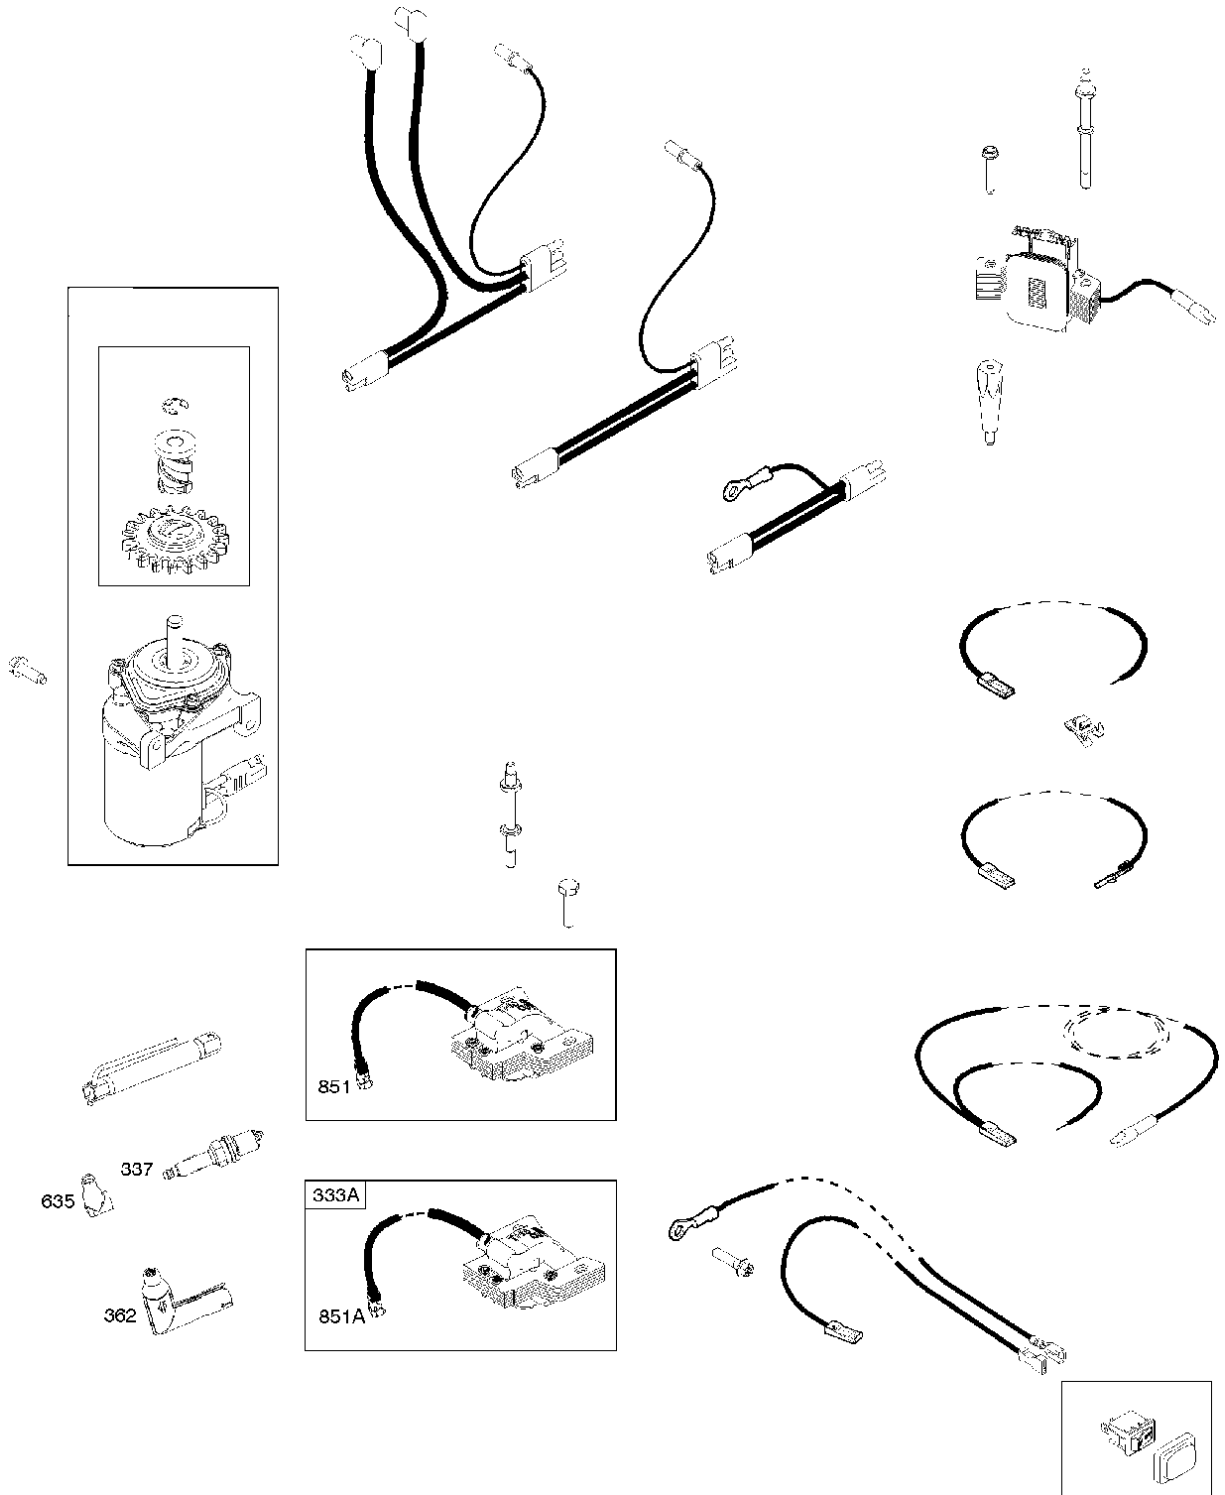

REPAIR MANUAL

EMISSIONS LABEL

Cylinder

BRIGGS & STRATTON ENGINES, 122R020120H1, 2017-01

Ref	Part No	Description	Remark	QTY KIT
16	585 35 51-01	CRANKSHAFT	797909	1
24	582 28 90-90	WOODRUFF KEY	222698S	1
25	585 39 26-01	PISTON	590404	1
29	585 35 62-01	CONNECTING ROD	796470	1
46	589 66 98-61	CAMSHAFT	694039	1
N/A	589 66 98-12	KEY	Flywheel, Workshop package, 4181	10
N/A	589 66 98-07	KEY	Flywheel, Workshop package, 4144	50

Cylinder cover

BRIGGS & STRATTON ENGINES, 122R020120H1, 2017-01

Ref	Part No	Description	Remark	QTY KIT
5	585 35 60-01	CYLINDER HEAD	796471	1
337	582 31 23-65	SPARK PLUG CAP	692720	1
635	582 31 35-85	SPARK PLUG CAP	66538S	1
1095	582 28 86-40	GASKET KIT	592174	1

Fuel system

BRIGGS & STRATTON ENGINES, 122R020120H1, 2017-01

Ref	Part No	Description	Remark	QTY	KIT
187	576 92 09-01	FUEL HOSE	791766	1	
240	584 96 03-01	FUEL FILTER	298090S	1	
601	582 28 77-32	CLAMP	791850	1	
957	585 35 48-01	FUEL TANK	799585	1	
957A	584 95 80-01	CAP	692046	1	
N/A	589 66 98-02	FUEL FILTER	Workshop package, 4105	5	

Gasket kit

BRIGGS & STRATTON ENGINES, 122R020120H1, 2017-01

Ref	Part No	Description	Remark	QTY KIT
358	582 28 86-45	GASKET KIT	592173	1
1027	585 35 63-01	OIL FILTER	795990	1

Ignition system

BRIGGS & STRATTON ENGINES, 122R020120H1, 2017-01