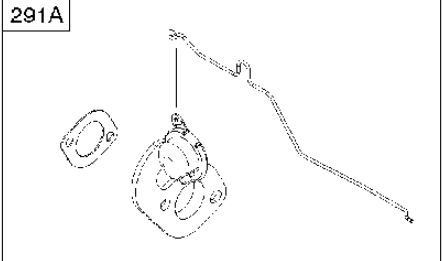

SPARE PARTS LIST

ENGINES & TRANSMISSIONS

BRIGGS & STRATTON ENGINES,
122R020120H1, 2017-01

Air filter

BRIGGS & STRATTON ENGINES, 122R020120H1, 2017-01

Ref	Part No	Description	Remark	QTY KIT
445	585 35 46-01	AIR FILTER	795066	1
967	582 31 12-61	PREFILTER	796254	1

Carburetor

BRIGGS & STRATTON ENGINES, 122R020120H1, 2017-01

Ref	Part No	Description	Remark	QTY KIT
122	589 66 98-78	MANIFOLD	796595	1
125	589 66 98-90	CARBURETTOR	799226	1

Controls

BRIGGS & STRATTON ENGINES, 122R020120H1, 2017-01

Ref	Part No	Description	Remark	QTY KIT
291A	589 66 98-87	THERMOSTAT	798938	1

WARNING LABEL

REQUIRED when replacing parts with warning labels affixed.

WARNING LABEL

REQUIRED when replacing parts with warning labels affixed.

REPAIR MANUAL

EMISSIONS LABEL

Cylinder

BRIGGS & STRATTON ENGINES, 122R020120H1, 2017-01

Ref	Part No	Description	Remark	QTY KIT
16	585 35 51-01	CRANKSHAFT	797909	1
24	582 28 90-90	WOODRUFF KEY	222698S	1
25	585 39 26-01	PISTON	590404	1
29	585 35 62-01	CONNECTING ROD	796470	1
46	589 66 98-61	CAMSHAFT	694039	1
N/A	589 66 98-12	KEY	Flywheel, Workshop package, 4181	10
N/A	589 66 98-07	KEY	Flywheel, Workshop package, 4144	50