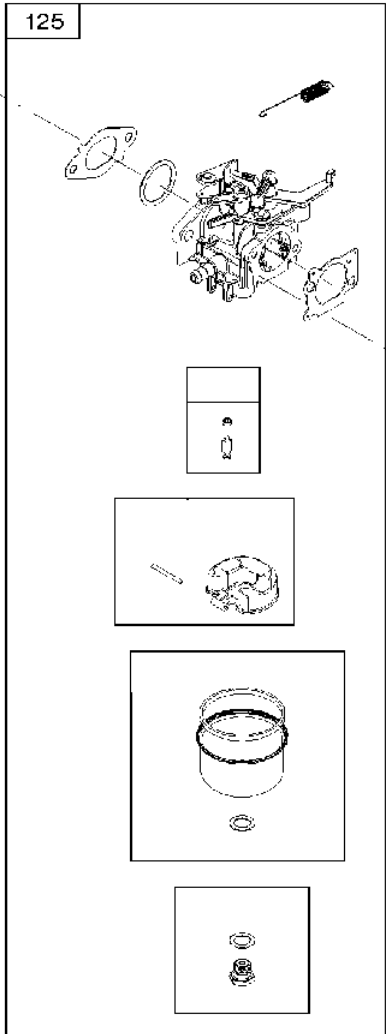

SPARE PARTS LIST

ENGINES & TRANSMISSIONS

BRIGGS & STRATTON ENGINES,
122R020120H1, 2017-01

Air filter

BRIGGS & STRATTON ENGINES, 122R020120H1, 2017-01

Ref	Part No	Description	Remark	QTY KIT
445	585 35 46-01	AIR FILTER	795066	1
967	582 31 12-61	PREFILTER	796254	1

Carburetor

BRIGGS & STRATTON ENGINES, 122R020120H1, 2017-01

Ref	Part No	Description	Remark	QTY KIT
122	589 66 98-78	MANIFOLD	796595	1
125	589 66 98-90	CARBURETTOR	799226	1

Controls

BRIGGS & STRATTON ENGINES, 122R020120H1, 2017-01

REPAIR MANUAL

EMISSIONS LABEL

Cylinder

BRIGGS & STRATTON ENGINES, 122R020120H1, 2017-01

Ref	Part No	Description	Remark	QTY KIT
16	585 35 51-01	CRANKSHAFT	797909	1
24	582 28 90-90	WOODRUFF KEY	222698S	1
25	585 39 26-01	PISTON	590404	1
29	585 35 62-01	CONNECTING ROD	796470	1
46	589 66 98-61	CAMSHAFT	694039	1
N/A	589 66 98-12	KEY	Flywheel, Workshop package, 4181	10
N/A	589 66 98-07	KEY	Flywheel, Workshop package, 4144	50