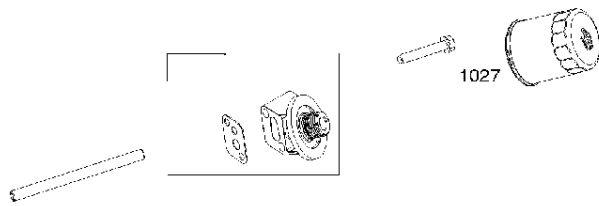

Fuel system

BRIGGS & STRATTON ENGINES, 122R020120H1, 2017-01

Ref	Part No	Description	Remark	QTY	KIT
187	576 92 09-01	FUEL HOSE	791766	1	
240	584 96 03-01	FUEL FILTER	298090S	1	
601	582 28 77-32	CLAMP	791850	1	
957	585 35 48-01	FUEL TANK	799585	1	
957A	584 95 80-01	CAP	692046	1	
N/A	589 66 98-02	FUEL FILTER	Workshop package, 4105	5