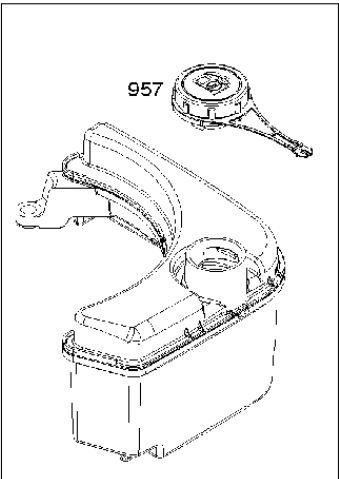

Ref	Part No	Description	Remark	QTY KIT
291A	589 66 98-87	THERMOSTAT	798938	1

WARNING LABEL

REQUIRED when replacing parts with warning labels affixed.

WARNING LABEL

REQUIRED when replacing parts with warning labels affixed.

REPAIR MANUAL

EMISSIONS LABEL

Cylinder

BRIGGS & STRATTON ENGINES, 122R020120H1, 2017-01

Ref	Part No	Description	Remark	QTY KIT
16	585 35 51-01	CRANKSHAFT	797909	1
24	582 28 90-90	WOODRUFF KEY	222698S	1
25	585 39 26-01	PISTON	590404	1
29	585 35 62-01	CONNECTING ROD	796470	1
46	589 66 98-61	CAMSHAFT	694039	1
N/A	589 66 98-12	KEY	Flywheel, Workshop package, 4181	10
N/A	589 66 98-07	KEY	Flywheel, Workshop package, 4144	50

Cylinder cover

BRIGGS & STRATTON ENGINES, 122R020120H1, 2017-01

Ref	Part No	Description	Remark	QTY KIT
5	585 35 60-01	CYLINDER HEAD	796471	1
337	582 31 23-65	SPARK PLUG CAP	692720	1
635	582 31 35-85	SPARK PLUG CAP	66538S	1
1095	582 28 86-40	GASKET KIT	592174	1