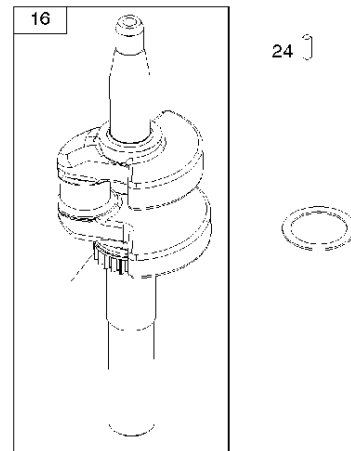

Ref	Part No	Description	Remark	QTY KIT
291A	589 66 98-87	THERMOSTAT	798938	1

WARNING LABEL

REQUIRED when replacing parts with warning labels affixed.

WARNING LABEL

REQUIRED when replacing parts with warning labels affixed.

REPAIR MANUAL

EMISSIONS LABEL

Cylinder

BRIGGS & STRATTON ENGINES, 122R020120H1, 2017-01

Ref	Part No	Description	Remark	QTY KIT
16	585 35 51-01	CRANKSHAFT	797909	1
24	582 28 90-90	WOODRUFF KEY	222698S	1
25	585 39 26-01	PISTON	590404	1
29	585 35 62-01	CONNECTING ROD	796470	1
46	589 66 98-61	CAMSHAFT	694039	1
N/A	589 66 98-12	KEY	Flywheel, Workshop package, 4181	10
N/A	589 66 98-07	KEY	Flywheel, Workshop package, 4144	50

Cylinder cover

BRIGGS & STRATTON ENGINES, 122R020120H1, 2017-01

Ref	Part No	Description	Remark	QTY KIT
5	585 35 60-01	CYLINDER HEAD	796471	1
337	582 31 23-65	SPARK PLUG CAP	692720	1
635	582 31 35-85	SPARK PLUG CAP	66538S	1
1095	582 28 86-40	GASKET KIT	592174	1