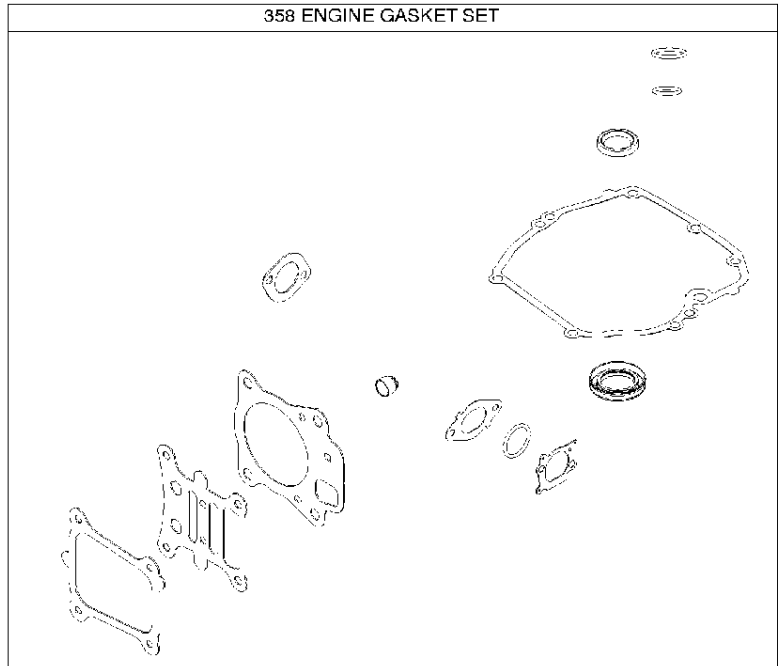

Fuel system

BRIGGS & STRATTON ENGINES, 122R020120H1, 2017-01

Ref	Part No	Description	Remark	QTY	KIT
187	576 92 09-01	FUEL HOSE	791766	1	
240	584 96 03-01	FUEL FILTER	298090S	1	
601	582 28 77-32	CLAMP	791850	1	
957	585 35 48-01	FUEL TANK	799585	1	
957A	584 95 80-01	CAP	692046	1	
N/A	589 66 98-02	FUEL FILTER	Workshop package, 4105	5