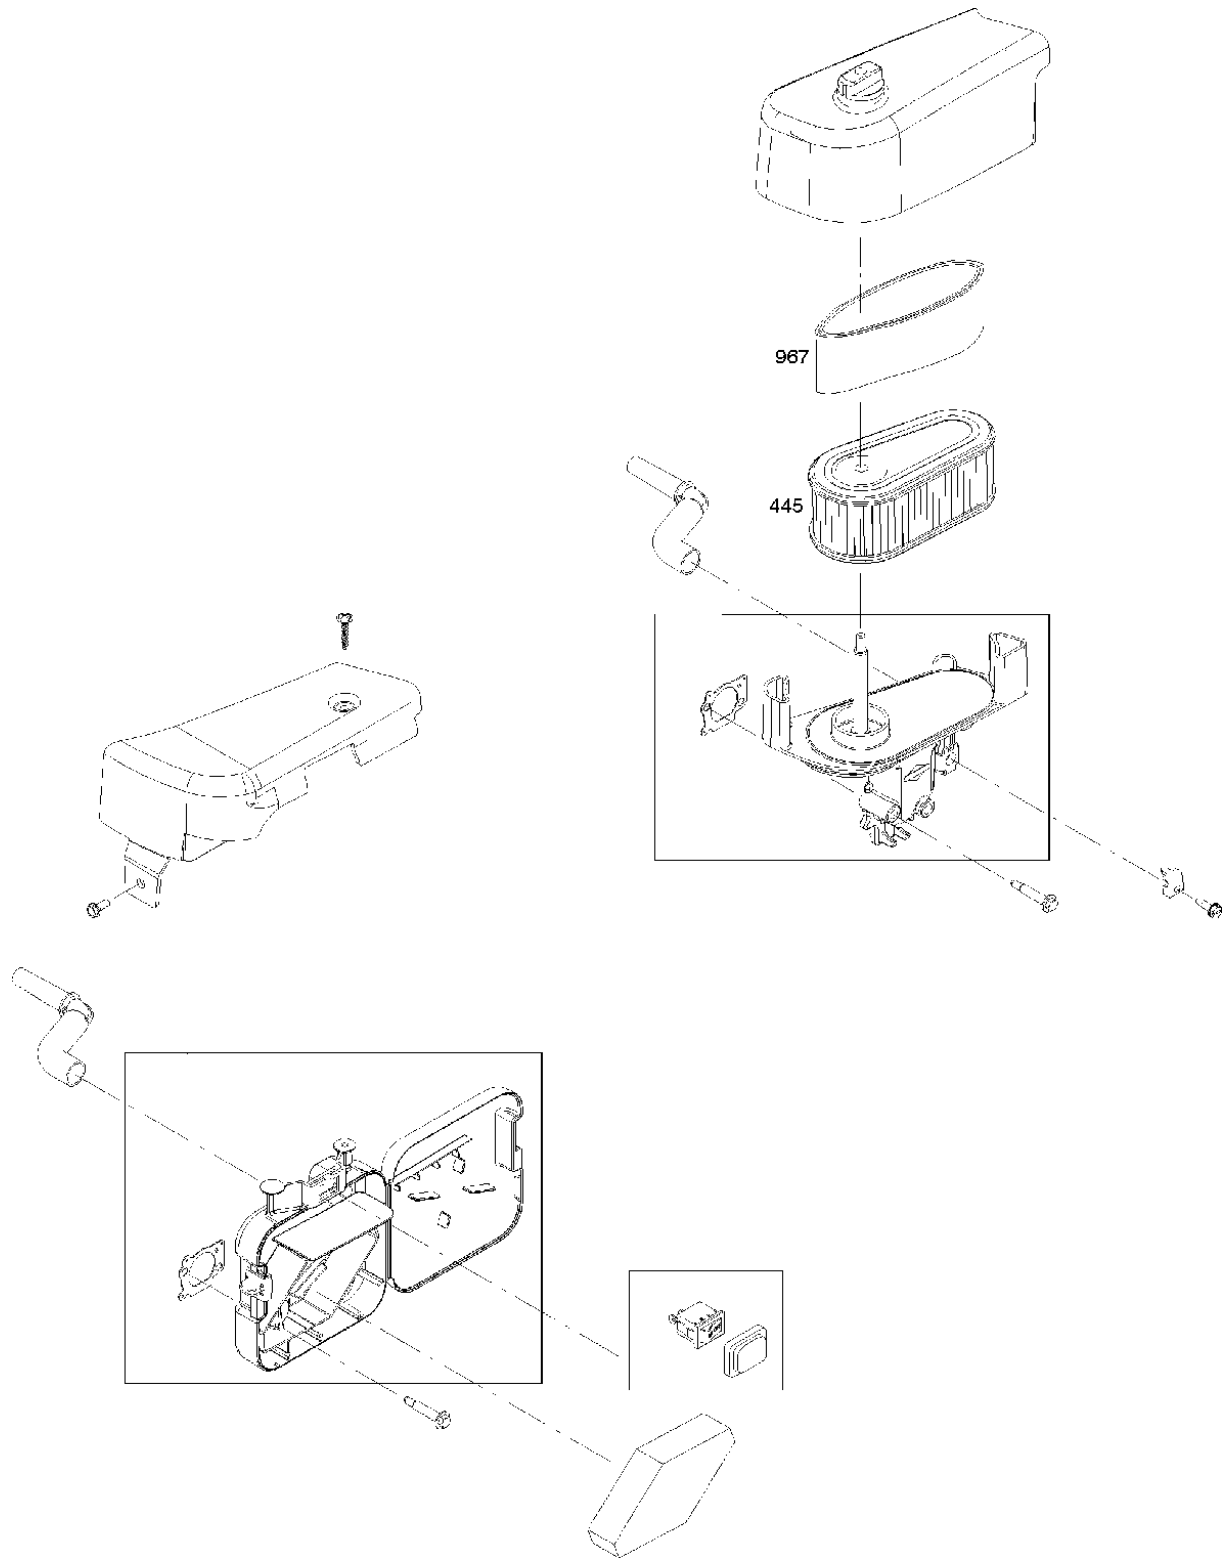

SPARE PARTS LIST

ENGINES & TRANSMISSIONS

BRIGGS & STRATTON ENGINES,
122R020120H1, 2017-01

Air filter

BRIGGS & STRATTON ENGINES, 122R020120H1, 2017-01

Ref	Part No	Description	Remark	QTY KIT
445	585 35 46-01	AIR FILTER	795066	1
967	582 31 12-61	PREFILTER	796254	1

Carburetor

BRIGGS & STRATTON ENGINES, 122R020120H1, 2017-01

Ref	Part No	Description	Remark	QTY KIT
122	589 66 98-78	MANIFOLD	796595	1
125	589 66 98-90	CARBURETTOR	799226	1

Controls

BRIGGS & STRATTON ENGINES, 122R020120H1, 2017-01

Ref	Part No	Description	Remark	QTY KIT
291A	589 66 98-87	THERMOSTAT	798938	1

WARNING LABEL

REQUIRED when replacing parts with warning labels affixed.

WARNING LABEL

REQUIRED when replacing parts with warning labels affixed.

REPAIR MANUAL

EMISSIONS LABEL

Cylinder

BRIGGS & STRATTON ENGINES, 122R020120H1, 2017-01

Ref	Part No	Description	Remark	QTY KIT
16	585 35 51-01	CRANKSHAFT	797909	1
24	582 28 90-90	WOODRUFF KEY	222698S	1
25	585 39 26-01	PISTON	590404	1
29	585 35 62-01	CONNECTING ROD	796470	1
46	589 66 98-61	CAMSHAFT	694039	1
N/A	589 66 98-12	KEY	Flywheel, Workshop package, 4181	10
N/A	589 66 98-07	KEY	Flywheel, Workshop package, 4144	50