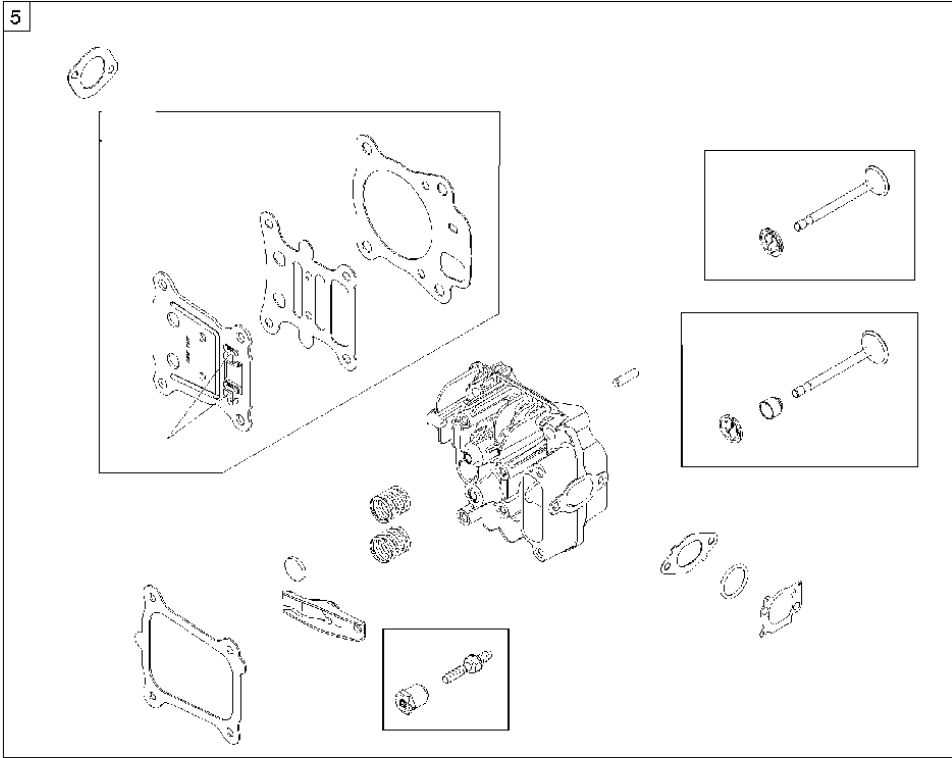

REPAIR MANUAL

EMISSIONS LABEL

Cylinder

BRIGGS & STRATTON ENGINES, 122R020120H1, 2017-01

Ref	Part No	Description	Remark	QTY KIT
16	585 35 51-01	CRANKSHAFT	797909	1
24	582 28 90-90	WOODRUFF KEY	222698S	1
25	585 39 26-01	PISTON	590404	1
29	585 35 62-01	CONNECTING ROD	796470	1
46	589 66 98-61	CAMSHAFT	694039	1
N/A	589 66 98-12	KEY	Flywheel, Workshop package, 4181	10
N/A	589 66 98-07	KEY	Flywheel, Workshop package, 4144	50

Cylinder cover

BRIGGS & STRATTON ENGINES, 122R020120H1, 2017-01

Ref	Part No	Description	Remark	QTY KIT
5	585 35 60-01	CYLINDER HEAD	796471	1
337	582 31 23-65	SPARK PLUG CAP	692720	1
635	582 31 35-85	SPARK PLUG CAP	66538S	1
1095	582 28 86-40	GASKET KIT	592174	1