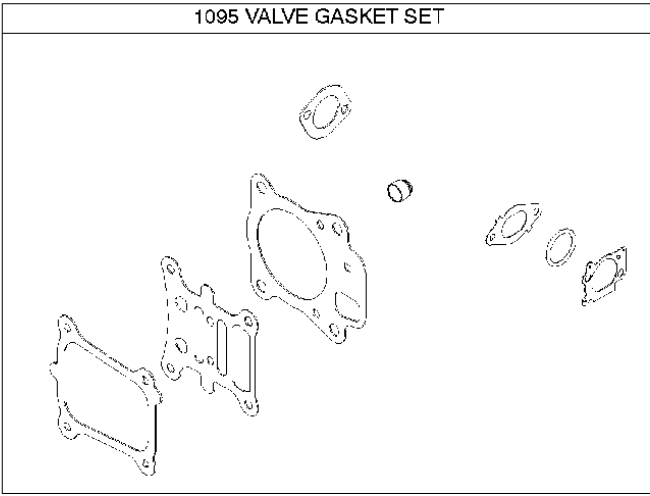

REPAIR MANUAL

EMISSIONS LABEL

Cylinder

BRIGGS & STRATTON ENGINES, 122R020120H1, 2017-01

Ref	Part No	Description	Remark	QTY KIT
16	585 35 51-01	CRANKSHAFT	797909	1
24	582 28 90-90	WOODRUFF KEY	222698S	1
25	585 39 26-01	PISTON	590404	1
29	585 35 62-01	CONNECTING ROD	796470	1
46	589 66 98-61	CAMSHAFT	694039	1
N/A	589 66 98-12	KEY	Flywheel, Workshop package, 4181	10
N/A	589 66 98-07	KEY	Flywheel, Workshop package, 4144	50

Cylinder cover

BRIGGS & STRATTON ENGINES, 122R020120H1, 2017-01

Ref	Part No	Description	Remark	QTY KIT
5	585 35 60-01	CYLINDER HEAD	796471	1
337	582 31 23-65	SPARK PLUG CAP	692720	1
635	582 31 35-85	SPARK PLUG CAP	66538S	1
1095	582 28 86-40	GASKET KIT	592174	1