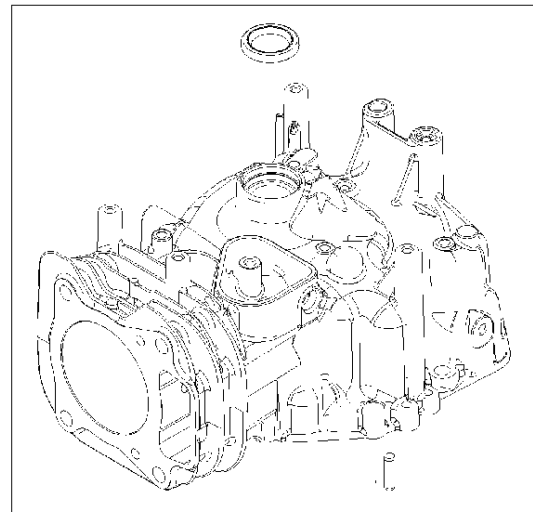

Carburetor

BRIGGS & STRATTON ENGINES, 122R020120H1, 2017-01

Ref	Part No	Description	Remark	QTY KIT
122	589 66 98-78	MANIFOLD	796595	1
125	589 66 98-90	CARBURETTOR	799226	1

Controls

BRIGGS & STRATTON ENGINES, 122R020120H1, 2017-01

Ref	Part No	Description	Remark	QTY KIT
291A	589 66 98-87	THERMOSTAT	798938	1

WARNING LABEL

REQUIRED when replacing parts with warning labels affixed.

WARNING LABEL

REQUIRED when replacing parts with warning labels affixed.

REPAIR MANUAL

EMISSIONS LABEL

Cylinder

BRIGGS & STRATTON ENGINES, 122R020120H1, 2017-01

Ref	Part No	Description	Remark	QTY KIT
16	585 35 51-01	CRANKSHAFT	797909	1
24	582 28 90-90	WOODRUFF KEY	222698S	1
25	585 39 26-01	PISTON	590404	1
29	585 35 62-01	CONNECTING ROD	796470	1
46	589 66 98-61	CAMSHAFT	694039	1
N/A	589 66 98-12	KEY	Flywheel, Workshop package, 4181	10
N/A	589 66 98-07	KEY	Flywheel, Workshop package, 4144	50

Cylinder cover

BRIGGS & STRATTON ENGINES, 122R020120H1, 2017-01

Ref	Part No	Description	Remark	QTY KIT
5	585 35 60-01	CYLINDER HEAD	796471	1
337	582 31 23-65	SPARK PLUG CAP	692720	1
635	582 31 35-85	SPARK PLUG CAP	66538S	1
1095	582 28 86-40	GASKET KIT	592174	1