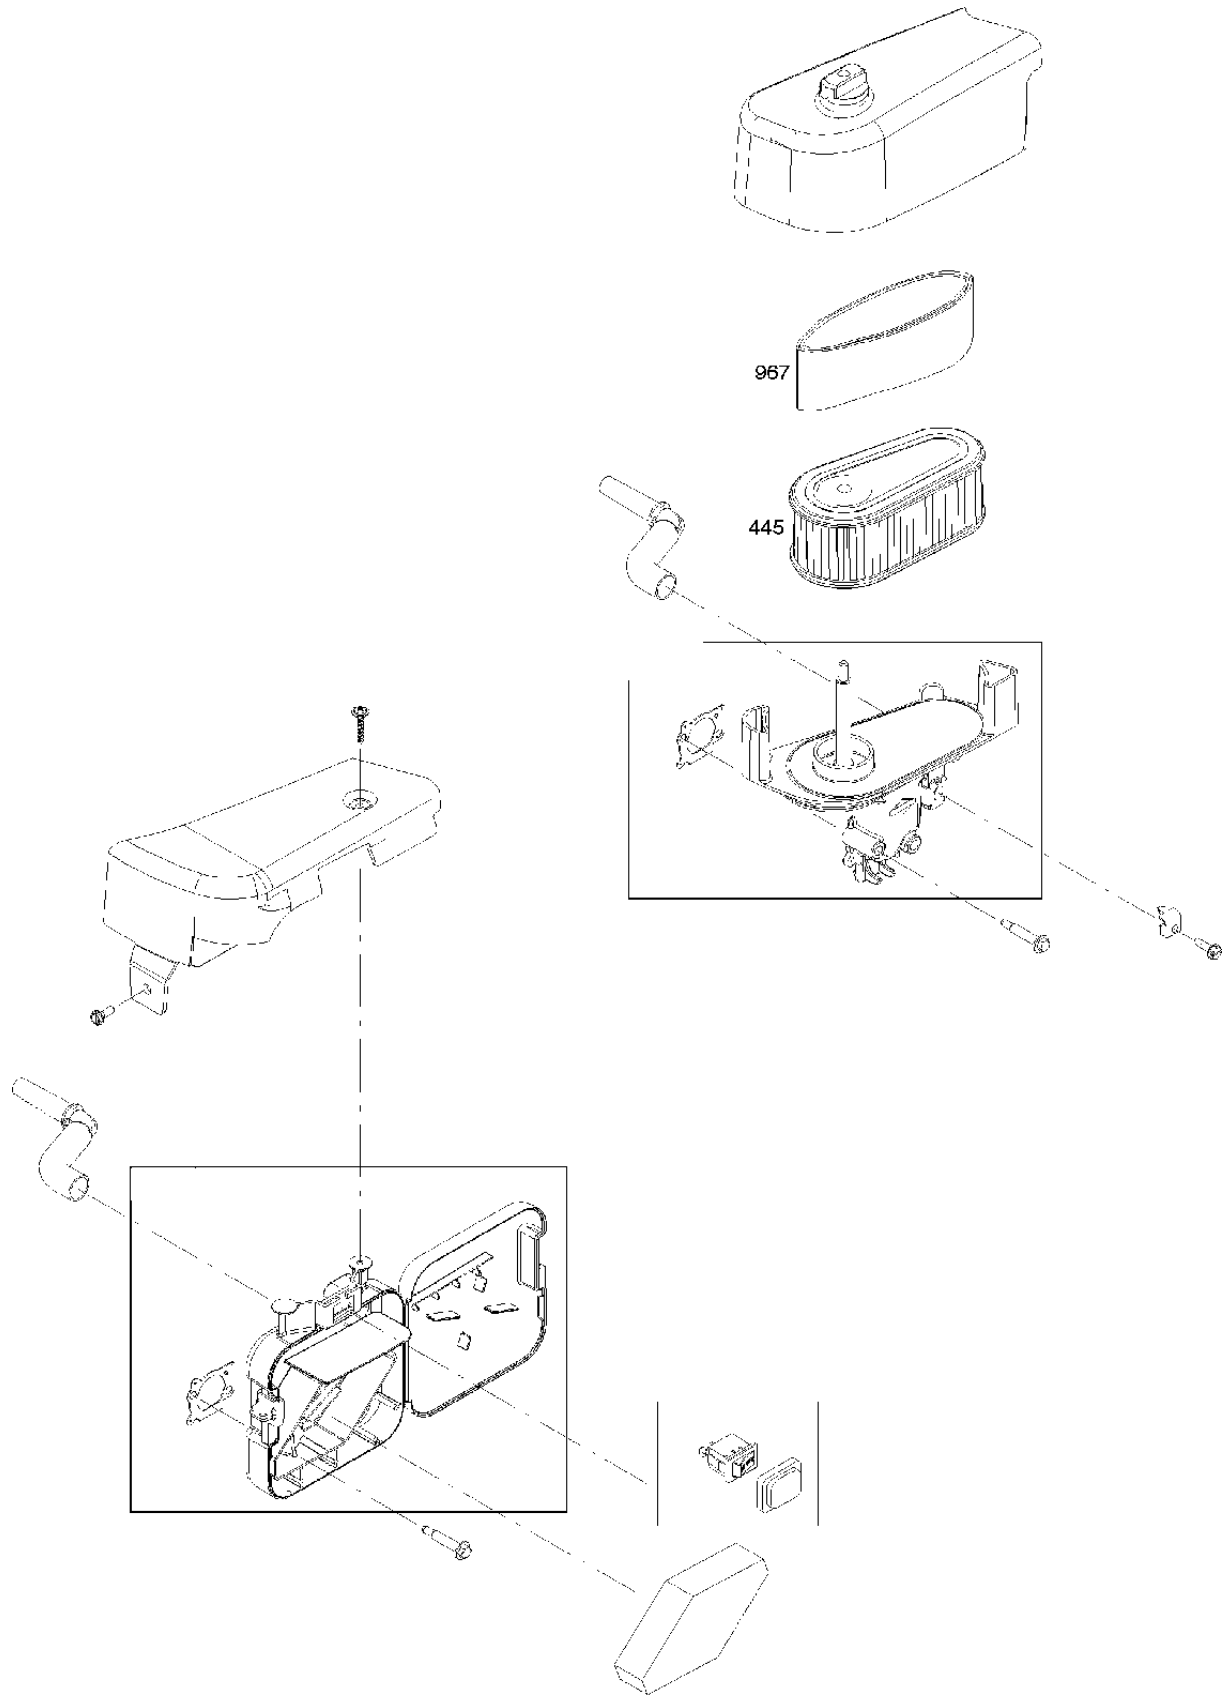

# SPARE PARTS LIST

ENGINES & TRANSMISSIONS

BRIGGS & STRATTON ENGINES,  
122S020135H1, 2017-01

## Air filter

BRIGGS &amp; STRATTON ENGINES, 122S020135H1, 2017-01

Ref	Part No	Description	Remark	QTY KIT
445	585 35 46-01	AIR FILTER	795066	1
967	582 31 12-61	PREFILTER	796254	1

Carburetor

BRIGGS & STRATTON ENGINES, 122S020135H1, 2017-01

Ref	Part No	Description	Remark	QTY KIT
122	589 66 98-78	MANIFOLD	796595	1

Controls

BRIGGS & STRATTON ENGINES, 122S020135H1, 2017-01

Ref	Part No	Description	Remark	QTY KIT
291A	589 66 98-87	THERMOSTAT	798938	1

WARNING LABEL

**REQUIRED** when replacing parts with warning labels affixed.

WARNING LABEL

**REQUIRED** when replacing parts with warning labels affixed.

REPAIR MANUAL

EMISSIONS LABEL