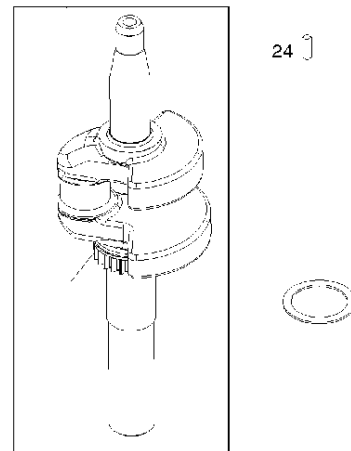

WARNING LABEL

**REQUIRED** when replacing parts with warning labels affixed.

WARNING LABEL

**REQUIRED** when replacing parts with warning labels affixed.

REPAIR MANUAL

EMISSIONS LABEL

## Cylinder

BRIGGS &amp; STRATTON ENGINES, 122S020135H1, 2017-01

Ref	Part No	Description	Remark	QTY KIT
24	582 28 90-90	WOODRUFF KEY	222698S	1
25	585 39 26-01	PISTON	590404	1
29	585 35 62-01	CONNECTING ROD	796470	1
46	589 66 98-61	CAMSHAFT	694039	1
N/A	589 66 98-12	KEY	Flywheel, Workshop package, 4181	10
N/A	589 66 98-07	KEY	Flywheel, Workshop package, 4144	50

## Cylinder cover

BRIGGS &amp; STRATTON ENGINES, 122S020135H1, 2017-01

Ref	Part No	Description	Remark	QTY KIT
5	585 35 60-01	CYLINDER HEAD	796471	1
337	582 31 23-65	SPARK PLUG CAP	692720	1
635	582 31 35-85	SPARK PLUG CAP	66538S	1
1095	582 28 86-40	GASKET KIT	592174	1