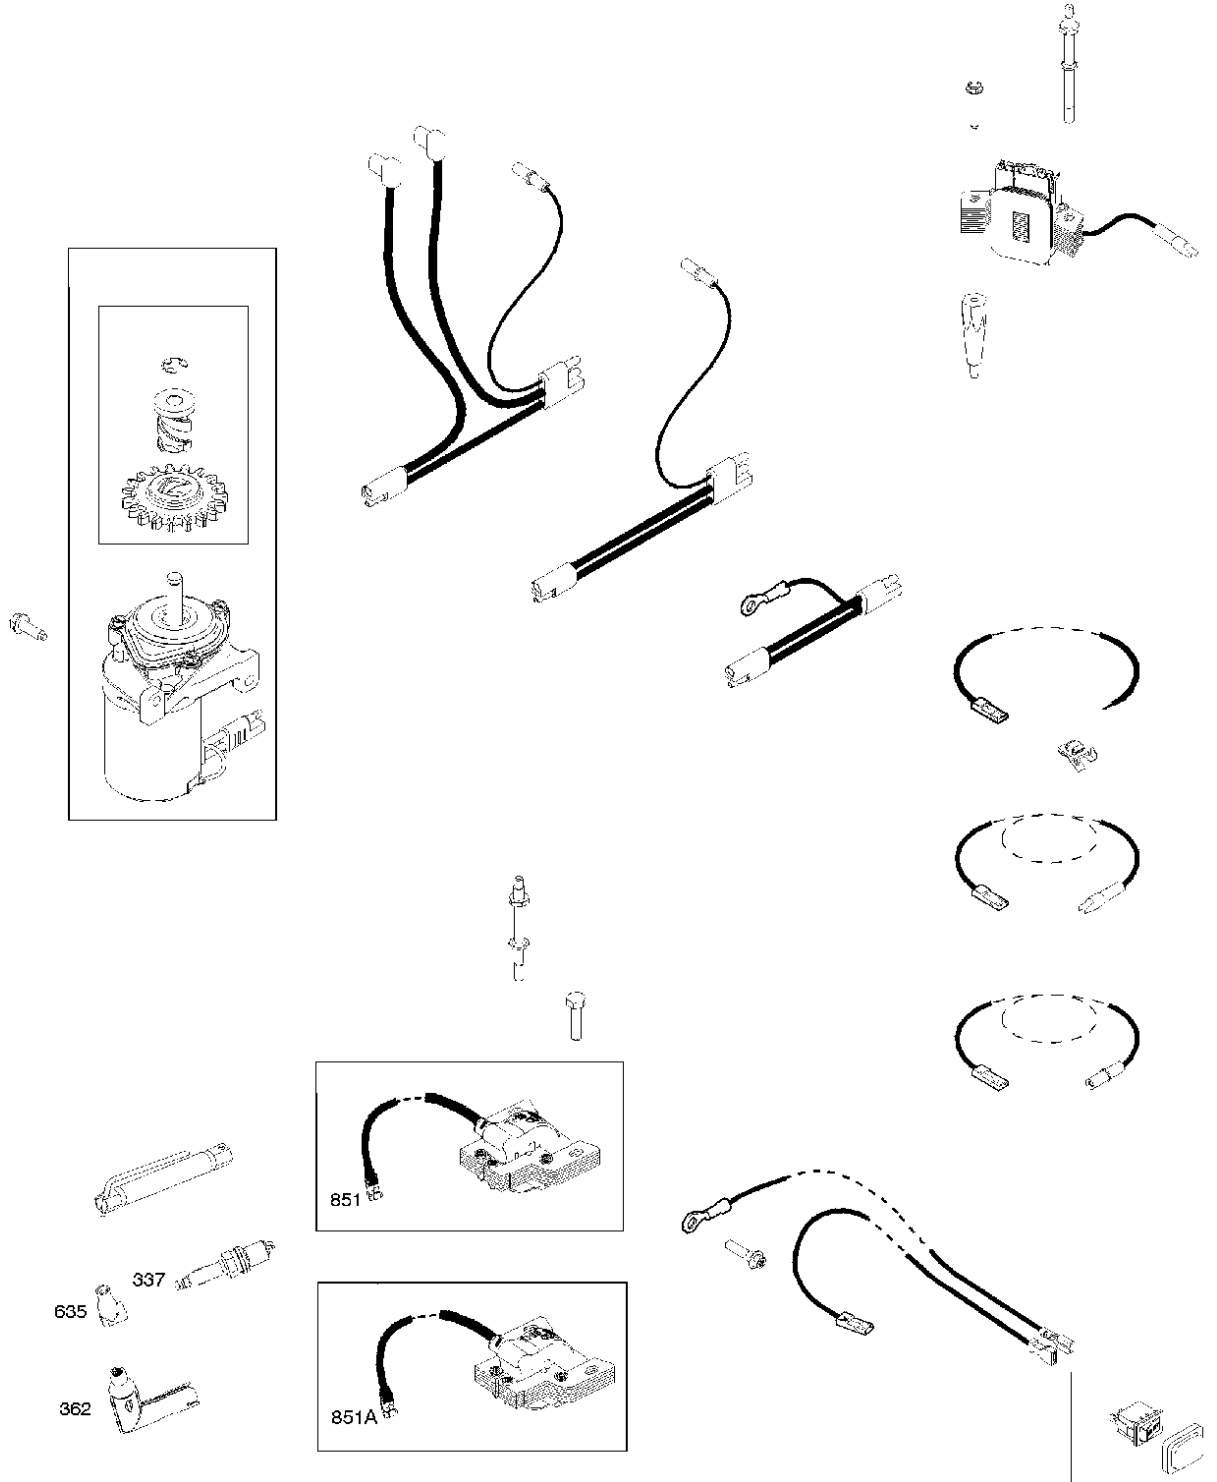

WARNING LABEL

**REQUIRED** when replacing parts with warning labels affixed.

WARNING LABEL

**REQUIRED** when replacing parts with warning labels affixed.

REPAIR MANUAL

EMISSIONS LABEL

## Cylinder cover

BRIGGS &amp; STRATTON ENGINES, 122S020135H1, 2017-01

Ref	Part No	Description	Remark	QTY KIT
5	585 35 60-01	CYLINDER HEAD	796471	1
337	582 31 23-65	SPARK PLUG CAP	692720	1
635	582 31 35-85	SPARK PLUG CAP	66538S	1
1095	582 28 86-40	GASKET KIT	592174	1

## Fuel system

BRIGGS &amp; STRATTON ENGINES, 122S020135H1, 2017-01

Ref	Part No	Description	Remark	QTY	KIT
187	576 92 09-01	FUEL HOSE	791766	1	
240	584 96 03-01	FUEL FILTER	298090S	1	
601	582 28 77-32	CLAMP	791850	1	
957	585 35 48-01	FUEL TANK	799585	1	
957A	584 95 80-01	CAP	692046	1	
N/A	589 66 98-02	FUEL FILTER	Workshop package, 4105	5	

## Gasket kit

BRIGGS &amp; STRATTON ENGINES, 122S020135H1, 2017-01

Ref	Part No	Description	Remark	QTY KIT
358	582 28 86-45	GASKET KIT	592173	1
1027	585 35 63-01	OIL FILTER	795990	1