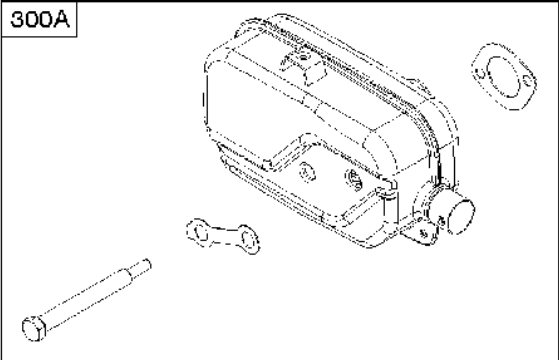

Ignition system

BRIGGS & STRATTON ENGINES, 122S020135H1, 2017-01

Ref	Part No	Description	Remark	QTY KIT
337	582 31 23-65	SPARK PLUG CAP	692720	1
362	585 45 06-01	SPARK PLUG CAP	799646	1
635	582 31 35-85	SPARK PLUG CAP	66538S	1
851	584 96 04-01	SPARK PLUG CAP	493880S	1
851A	585 24 24-01	SPARK PLUG CAP	692424	1