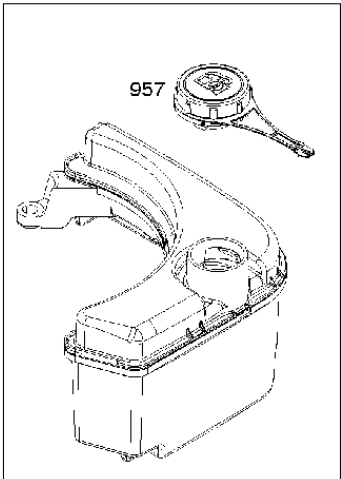

WARNING LABEL

**REQUIRED** when replacing parts with warning labels affixed.

WARNING LABEL

**REQUIRED** when replacing parts with warning labels affixed.

REPAIR MANUAL

EMISSIONS LABEL

## Cylinder

BRIGGS &amp; STRATTON ENGINES, 122S020135H1, 2017-01

Ref	Part No	Description	Remark	QTY KIT
24	582 28 90-90	WOODRUFF KEY	222698S	1
25	585 39 26-01	PISTON	590404	1
29	585 35 62-01	CONNECTING ROD	796470	1
46	589 66 98-61	CAMSHAFT	694039	1
N/A	589 66 98-12	KEY	Flywheel, Workshop package, 4181	10
N/A	589 66 98-07	KEY	Flywheel, Workshop package, 4144	50

## Cylinder cover

BRIGGS &amp; STRATTON ENGINES, 122S020135H1, 2017-01

Ref	Part No	Description	Remark	QTY KIT
5	585 35 60-01	CYLINDER HEAD	796471	1
337	582 31 23-65	SPARK PLUG CAP	692720	1
635	582 31 35-85	SPARK PLUG CAP	66538S	1
1095	582 28 86-40	GASKET KIT	592174	1