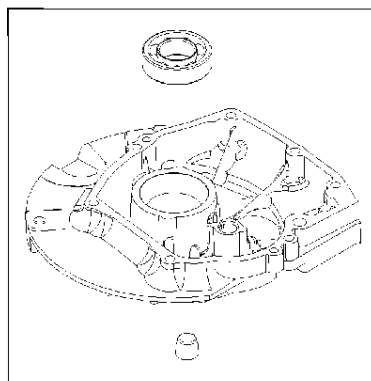

Fuel system

BRIGGS & STRATTON ENGINES, 122S020135H1, 2017-01

Ref	Part No	Description	Remark	QTY	KIT
187	576 92 09-01	FUEL HOSE	791766	1	
240	584 96 03-01	FUEL FILTER	298090S	1	
601	582 28 77-32	CLAMP	791850	1	
957	585 35 48-01	FUEL TANK	799585	1	
957A	584 95 80-01	CAP	692046	1	
N/A	589 66 98-02	FUEL FILTER	Workshop package, 4105	5