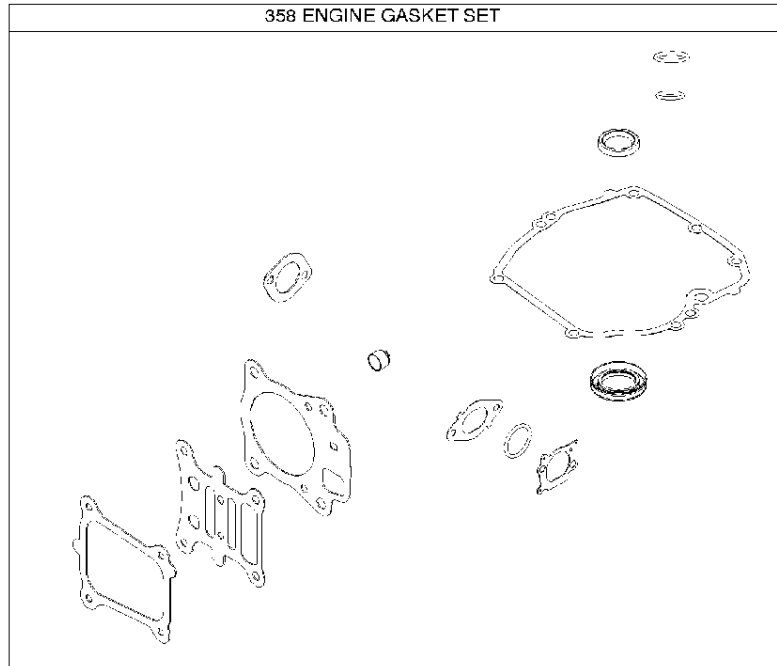

Fuel system

BRIGGS & STRATTON ENGINES, 122S020135H1, 2017-01

Ref	Part No	Description	Remark	QTY	KIT
187	576 92 09-01	FUEL HOSE	791766	1	
240	584 96 03-01	FUEL FILTER	298090S	1	
601	582 28 77-32	CLAMP	791850	1	
957	585 35 48-01	FUEL TANK	799585	1	
957A	584 95 80-01	CAP	692046	1	
N/A	589 66 98-02	FUEL FILTER	Workshop package, 4105	5