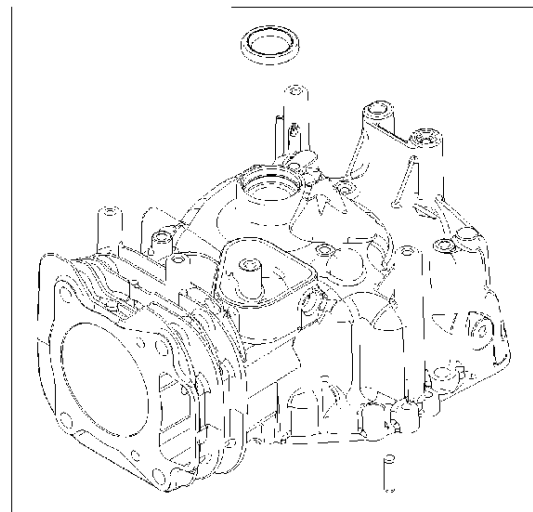

WARNING LABEL

**REQUIRED** when replacing parts with warning labels affixed.

WARNING LABEL

**REQUIRED** when replacing parts with warning labels affixed.

REPAIR MANUAL

EMISSIONS LABEL

## Cylinder

BRIGGS &amp; STRATTON ENGINES, 122S020135H1, 2017-01

Ref	Part No	Description	Remark	QTY KIT
24	582 28 90-90	WOODRUFF KEY	222698S	1
25	585 39 26-01	PISTON	590404	1
29	585 35 62-01	CONNECTING ROD	796470	1
46	589 66 98-61	CAMSHAFT	694039	1
N/A	589 66 98-12	KEY	Flywheel, Workshop package, 4181	10
N/A	589 66 98-07	KEY	Flywheel, Workshop package, 4144	50

## Cylinder cover

BRIGGS &amp; STRATTON ENGINES, 122S020135H1, 2017-01

Ref	Part No	Description	Remark	QTY KIT
5	585 35 60-01	CYLINDER HEAD	796471	1
337	582 31 23-65	SPARK PLUG CAP	692720	1
635	582 31 35-85	SPARK PLUG CAP	66538S	1
1095	582 28 86-40	GASKET KIT	592174	1