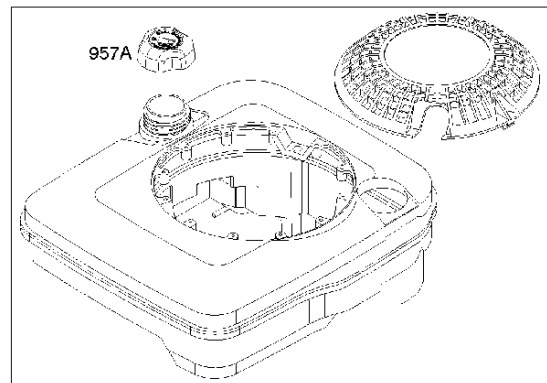

OPERATOR'S MANUAL

REPAIR MANUAL

WARNING LABEL
WARNING
To avoid injury or death, always use proper safety procedures when working on the engine.
REQUIRED when replacing parts with warning labels affixed.

Cylinder

BRIGGS & STRATTON ENGINES, 122T025045H1, 2017-01

Ref	Part No	Description	Remark	QTY KIT
16	589 66 98-82	CRANKSHAFT	797020	1
24	582 28 90-90	WOODRUFF KEY	222698S	1
25	585 39 26-01	PISTON	590404	1
29	585 39 27-01	CONNECTING ROD	797306	1
46	585 39 30-01	CAMSHAFT	691449	1
50	589 79 27-01	MANIFOLD	794305	1
337	582 31 23-71	SPARK PLUG CAP	796112S	1
337	582 31 23-66	SPARK PLUG CAP	591868	1
635	582 31 35-85	SPARK PLUG CAP	66538S	1
N/A	589 66 98-12	KEY	Flywheel, Workshop package, 4181	10
N/A	589 66 98-07	KEY	Flywheel, Workshop package, 4144	50