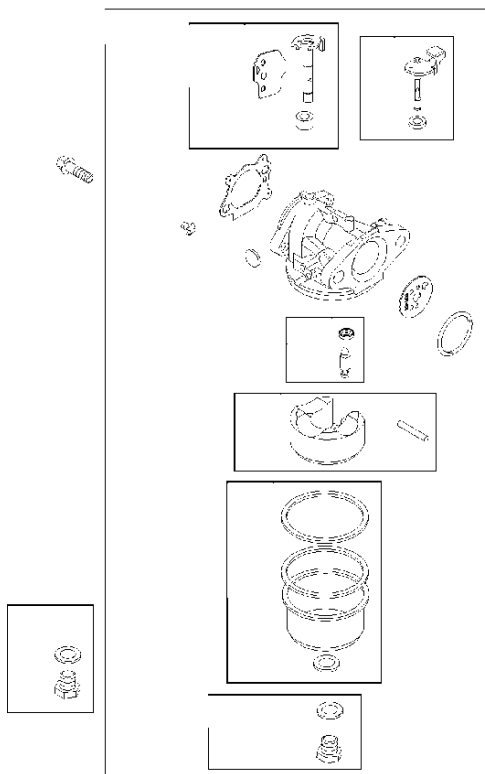

Carburetor

BRIGGS & STRATTON ENGINES, 122T025045H1, 2017-01

Ref	Part No	Description	Remark	QTY KIT
309	585 39 25-01	ELECTRIC STARTER	799045	1
358	585 39 16-01	GASKET KIT	590508	1
783	584 95 97-01	GEAR	795099	1
937A	585 35 58-01	GEAR	799420	1
1095	585 39 15-01	GASKET KIT	590507	1

OPERATOR'S MANUAL

REPAIR MANUAL

WARNING LABEL
WARNING
To avoid injury or death, always use proper safety procedures when working on the engine.
REQUIRED when replacing parts with warning labels affixed.

Cylinder

BRIGGS & STRATTON ENGINES, 122T025045H1, 2017-01

Ref	Part No	Description	Remark	QTY KIT
16	589 66 98-82	CRANKSHAFT	797020	1
24	582 28 90-90	WOODRUFF KEY	222698S	1
25	585 39 26-01	PISTON	590404	1
29	585 39 27-01	CONNECTING ROD	797306	1
46	585 39 30-01	CAMSHAFT	691449	1
50	589 79 27-01	MANIFOLD	794305	1
337	582 31 23-71	SPARK PLUG CAP	796112S	1
337	582 31 23-66	SPARK PLUG CAP	591868	1
635	582 31 35-85	SPARK PLUG CAP	66538S	1
N/A	589 66 98-12	KEY	Flywheel, Workshop package, 4181	10
N/A	589 66 98-07	KEY	Flywheel, Workshop package, 4144	50

Fuel system

BRIGGS & STRATTON ENGINES, 122T025045H1, 2017-01

Ref	Part No	Description	Remark	QTY	KIT
125	589 66 98-92	CARBURETTOR	799872	1	
187	576 92 09-01	FUEL HOSE	791766	1	
601	582 28 77-32	CLAMP	791850	1	
957A	584 95 80-01	CAP	692046	1	
958	584 95 81-01	VALVE	698183	1	
N/A	589 66 98-02	FUEL FILTER	Workshop package, 4105	5	