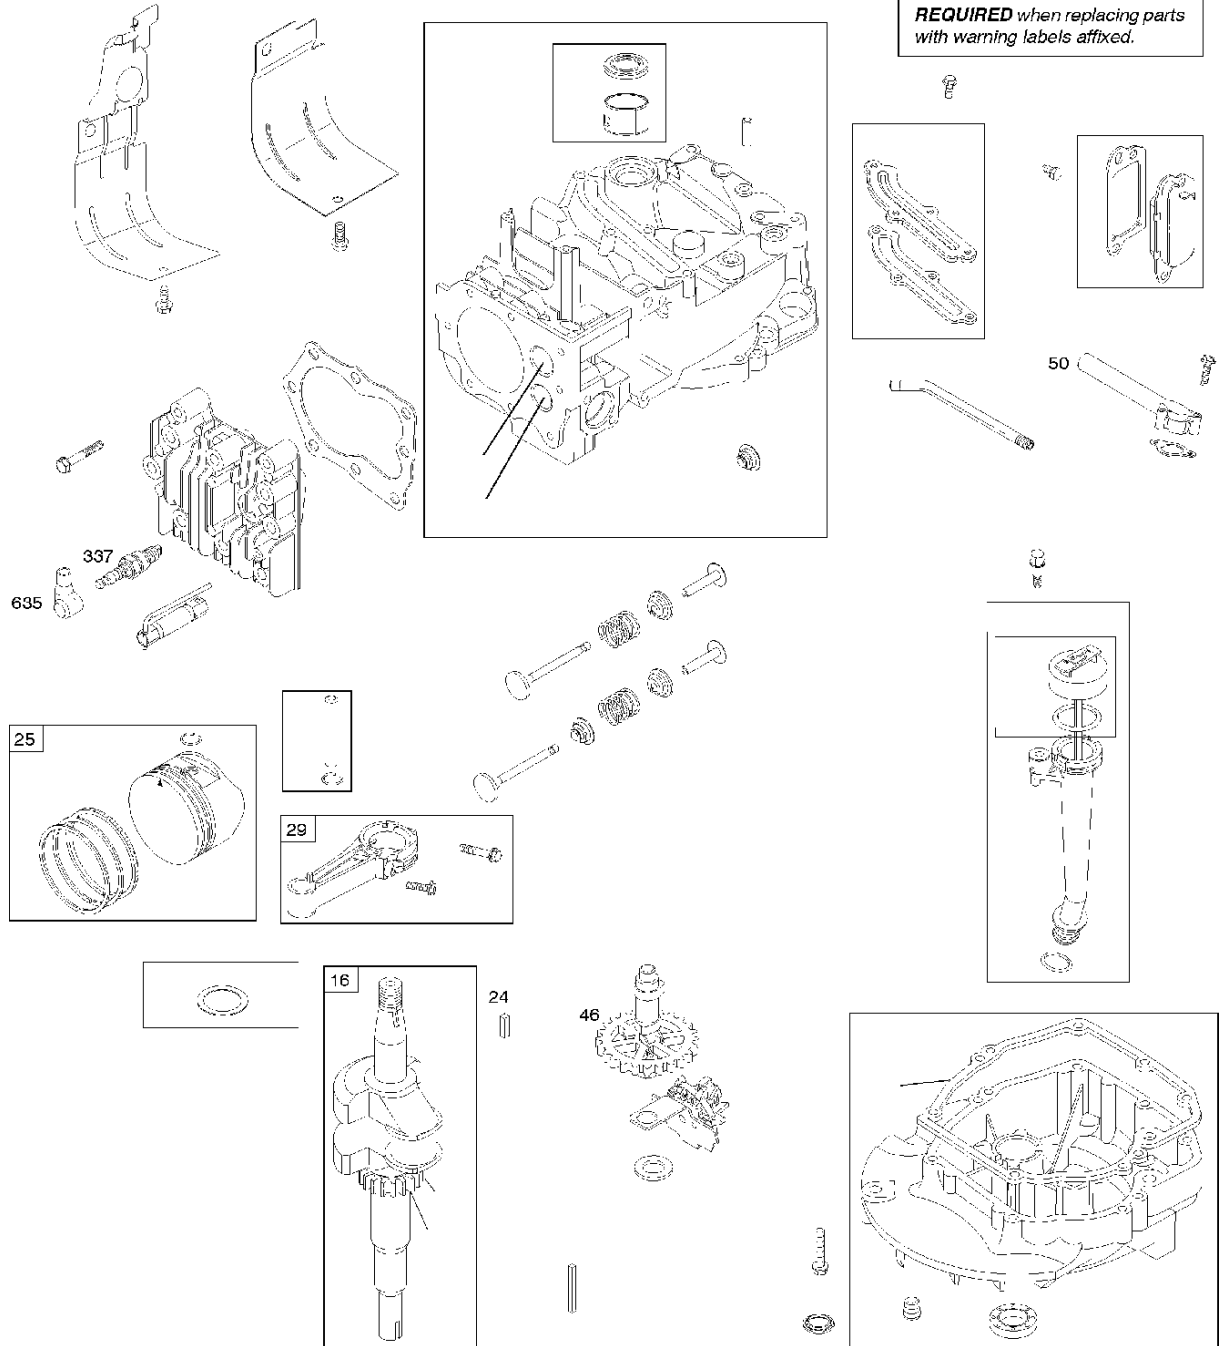

Carburetor

BRIGGS & STRATTON ENGINES, 122T025045H1, 2017-01

Ref	Part No	Description	Remark	QTY KIT
309	585 39 25-01	ELECTRIC STARTER	799045	1
358	585 39 16-01	GASKET KIT	590508	1
783	584 95 97-01	GEAR	795099	1
937A	585 35 58-01	GEAR	799420	1
1095	585 39 15-01	GASKET KIT	590507	1

OPERATOR'S MANUAL

REPAIR MANUAL

WARNING LABEL
WARNING
To avoid injury or death, always use proper safety procedures when working on the engine.
REQUIRED when replacing parts with warning labels affixed.

Cylinder

BRIGGS & STRATTON ENGINES, 122T025045H1, 2017-01

Ref	Part No	Description	Remark	QTY KIT
16	589 66 98-82	CRANKSHAFT	797020	1
24	582 28 90-90	WOODRUFF KEY	222698S	1
25	585 39 26-01	PISTON	590404	1
29	585 39 27-01	CONNECTING ROD	797306	1
46	585 39 30-01	CAMSHAFT	691449	1
50	589 79 27-01	MANIFOLD	794305	1
337	582 31 23-71	SPARK PLUG CAP	796112S	1
337	582 31 23-66	SPARK PLUG CAP	591868	1
635	582 31 35-85	SPARK PLUG CAP	66538S	1
N/A	589 66 98-12	KEY	Flywheel, Workshop package, 4181	10
N/A	589 66 98-07	KEY	Flywheel, Workshop package, 4144	50