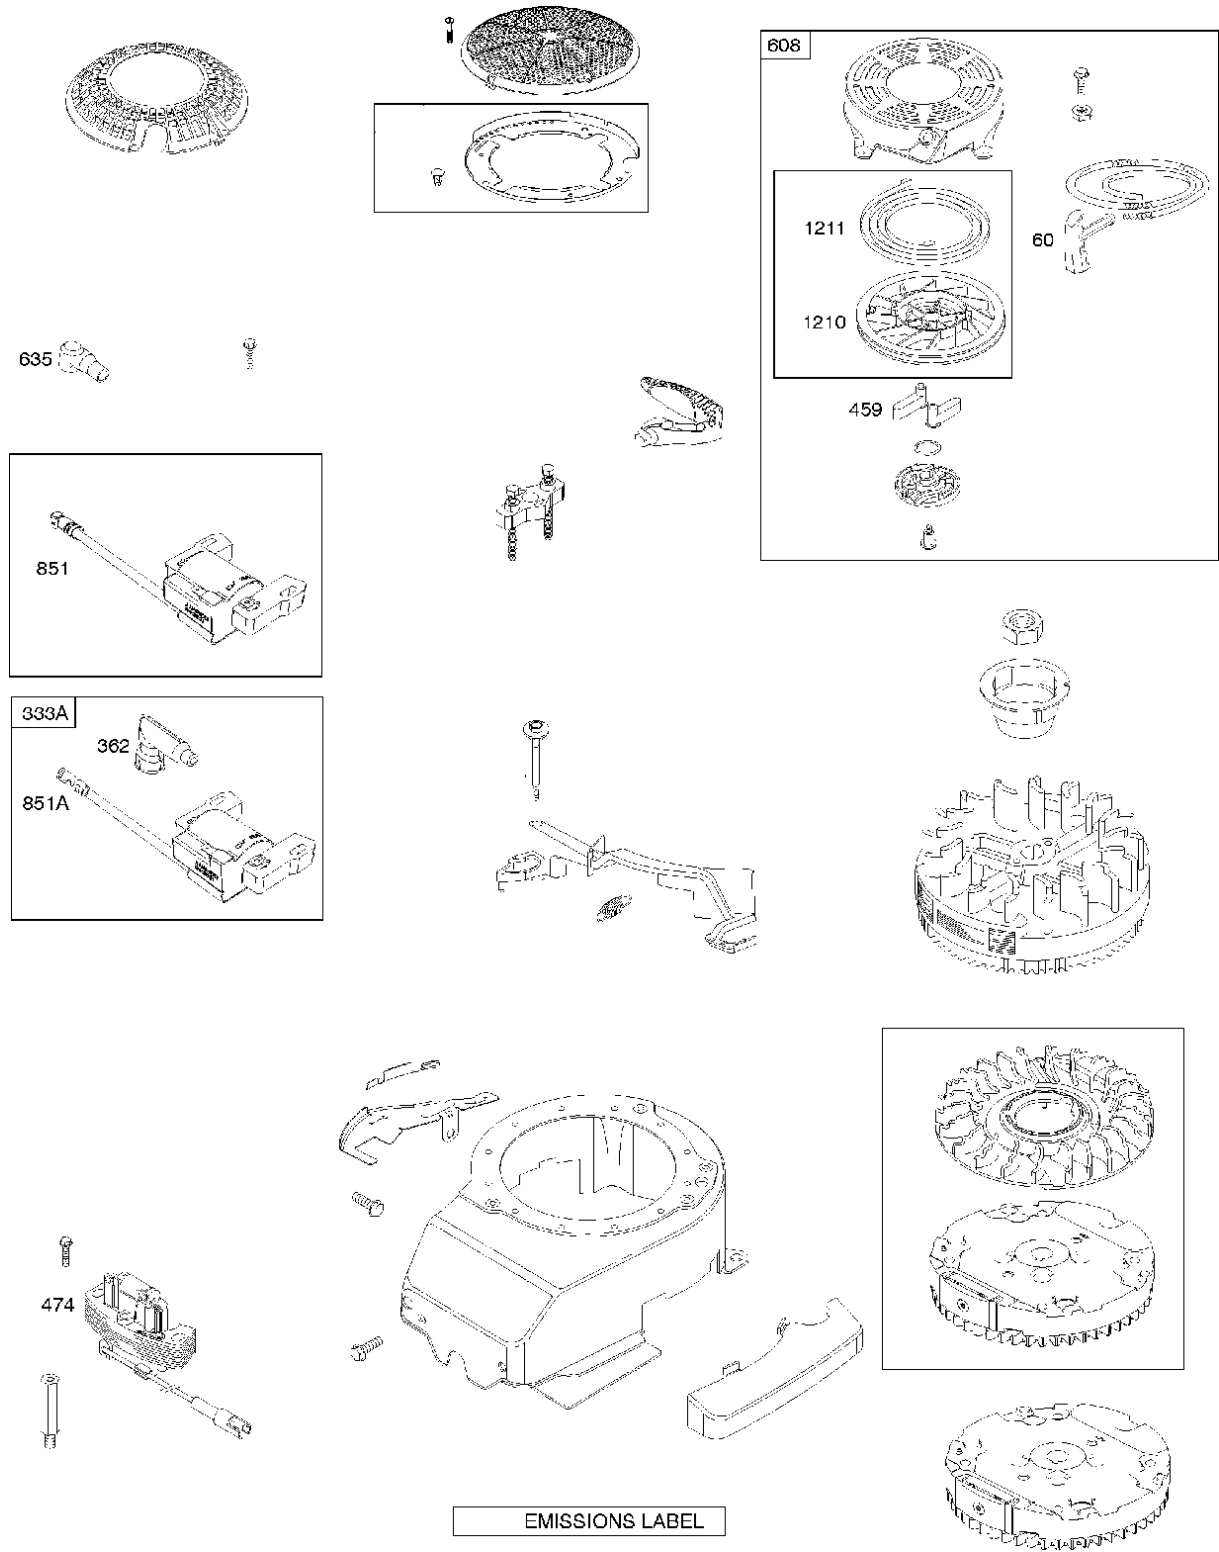

Carburetor

BRIGGS & STRATTON ENGINES, 122T025045H1, 2017-01

Ref	Part No	Description	Remark	QTY KIT
309	585 39 25-01	ELECTRIC STARTER	799045	1
358	585 39 16-01	GASKET KIT	590508	1
783	584 95 97-01	GEAR	795099	1
937A	585 35 58-01	GEAR	799420	1
1095	585 39 15-01	GASKET KIT	590507	1

OPERATOR'S MANUAL

REPAIR MANUAL

WARNING LABEL
WARNING
To avoid injury or death, always use proper safety procedures when working on the engine.
REQUIRED when replacing parts with warning labels affixed.

Cylinder

BRIGGS & STRATTON ENGINES, 122T025045H1, 2017-01

Ref	Part No	Description	Remark	QTY KIT
16	589 66 98-82	CRANKSHAFT	797020	1
24	582 28 90-90	WOODRUFF KEY	222698S	1
25	585 39 26-01	PISTON	590404	1
29	585 39 27-01	CONNECTING ROD	797306	1
46	585 39 30-01	CAMSHAFT	691449	1
50	589 79 27-01	MANIFOLD	794305	1
337	582 31 23-71	SPARK PLUG CAP	796112S	1
337	582 31 23-66	SPARK PLUG CAP	591868	1
635	582 31 35-85	SPARK PLUG CAP	66538S	1
N/A	589 66 98-12	KEY	Flywheel, Workshop package, 4181	10
N/A	589 66 98-07	KEY	Flywheel, Workshop package, 4144	50

Fuel system

BRIGGS & STRATTON ENGINES, 122T025045H1, 2017-01

Ref	Part No	Description	Remark	QTY	KIT
125	589 66 98-92	CARBURETTOR	799872	1	
187	576 92 09-01	FUEL HOSE	791766	1	
601	582 28 77-32	CLAMP	791850	1	
957A	584 95 80-01	CAP	692046	1	
958	584 95 81-01	VALVE	698183	1	
N/A	589 66 98-02	FUEL FILTER	Workshop package, 4105	5	