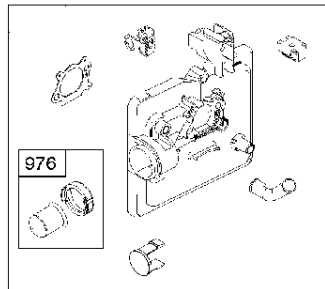

SPARE PARTS LIST

ENGINES & TRANSMISSIONS

BRIGGS & STRATTON ENGINES,
122T025045H1, 2017-01

Air filter

BRIGGS & STRATTON ENGINES, 122T025045H1, 2017-01

Ref	Part No	Description	Remark	QTY KIT
291	582 31 28-62	THERMOSTAT	593208	1
300	589 66 98-38	MUFFLER	593819	1
445A	585 39 02-01	AIR FILTER	491588S	1
535	585 39 03-01	PREFILTER	493537S	1
976	589 66 98-86	PURGE	694395	1
N/A	589 66 98-08	FILTER	Pre, Workshop package, 4147	5
N/A	589 66 98-01	AIR FILTER	Workshop package, 4101	5
N/A	589 66 98-98	SERVICE KIT	Tune up kit, Workshop package, 992233	1

Carburetor

BRIGGS & STRATTON ENGINES, 122T025045H1, 2017-01

Ref	Part No	Description	Remark	QTY KIT
309	585 39 25-01	ELECTRIC STARTER	799045	1
358	585 39 16-01	GASKET KIT	590508	1
783	584 95 97-01	GEAR	795099	1
937A	585 35 58-01	GEAR	799420	1
1095	585 39 15-01	GASKET KIT	590507	1

Cylinder

BRIGGS & STRATTON ENGINES, 122T025045H1, 2017-01

Ref	Part No	Description	Remark	QTY KIT
16	589 66 98-82	CRANKSHAFT	797020	1
24	582 28 90-90	WOODRUFF KEY	222698S	1
25	585 39 26-01	PISTON	590404	1
29	585 39 27-01	CONNECTING ROD	797306	1
46	585 39 30-01	CAMSHAFT	691449	1
50	589 79 27-01	MANIFOLD	794305	1
337	582 31 23-71	SPARK PLUG CAP	796112S	1
337	582 31 23-66	SPARK PLUG CAP	591868	1
635	582 31 35-85	SPARK PLUG CAP	66538S	1
N/A	589 66 98-12	KEY	Flywheel, Workshop package, 4181	10
N/A	589 66 98-07	KEY	Flywheel, Workshop package, 4144	50

Fuel system

BRIGGS & STRATTON ENGINES, 122T025045H1, 2017-01

Ref	Part No	Description	Remark	QTY	KIT
125	589 66 98-92	CARBURETTOR	799872	1	
187	576 92 09-01	FUEL HOSE	791766	1	
601	582 28 77-32	CLAMP	791850	1	
957A	584 95 80-01	CAP	692046	1	
958	584 95 81-01	VALVE	698183	1	
N/A	589 66 98-02	FUEL FILTER	Workshop package, 4105	5	