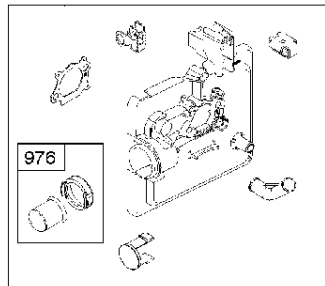

SPARE PARTS LIST

ENGINES & TRANSMISSIONS

BRIGGS & STRATTON ENGINES,
122T025045H1, 2017-01

Air filter

BRIGGS & STRATTON ENGINES, 122T025045H1, 2017-01

Ref	Part No	Description	Remark	QTY KIT
291	582 31 28-62	THERMOSTAT	593208	1
300	589 66 98-38	MUFFLER	593819	1
445A	585 39 02-01	AIR FILTER	491588S	1
535	585 39 03-01	PREFILTER	493537S	1
976	589 66 98-86	PURGE	694395	1
N/A	589 66 98-08	FILTER	Pre, Workshop package, 4147	5
N/A	589 66 98-01	AIR FILTER	Workshop package, 4101	5
N/A	589 66 98-98	SERVICE KIT	Tune up kit, Workshop package, 992233	1

Carburetor

BRIGGS & STRATTON ENGINES, 122T025045H1, 2017-01

Ref	Part No	Description	Remark	QTY KIT
309	585 39 25-01	ELECTRIC STARTER	799045	1
358	585 39 16-01	GASKET KIT	590508	1
783	584 95 97-01	GEAR	795099	1
937A	585 35 58-01	GEAR	799420	1
1095	585 39 15-01	GASKET KIT	590507	1

Cylinder

BRIGGS & STRATTON ENGINES, 122T025045H1, 2017-01

Ref	Part No	Description	Remark	QTY KIT
16	589 66 98-82	CRANKSHAFT	797020	1
24	582 28 90-90	WOODRUFF KEY	222698S	1
25	585 39 26-01	PISTON	590404	1
29	585 39 27-01	CONNECTING ROD	797306	1
46	585 39 30-01	CAMSHAFT	691449	1
50	589 79 27-01	MANIFOLD	794305	1
337	582 31 23-71	SPARK PLUG CAP	796112S	1
337	582 31 23-66	SPARK PLUG CAP	591868	1
635	582 31 35-85	SPARK PLUG CAP	66538S	1
N/A	589 66 98-12	KEY	Flywheel, Workshop package, 4181	10
N/A	589 66 98-07	KEY	Flywheel, Workshop package, 4144	50

Fuel system

BRIGGS & STRATTON ENGINES, 122T025045H1, 2017-01

Ref	Part No	Description	Remark	QTY	KIT
125	589 66 98-92	CARBURETTOR	799872	1	
187	576 92 09-01	FUEL HOSE	791766	1	
601	582 28 77-32	CLAMP	791850	1	
957A	584 95 80-01	CAP	692046	1	
958	584 95 81-01	VALVE	698183	1	
N/A	589 66 98-02	FUEL FILTER	Workshop package, 4105	5	