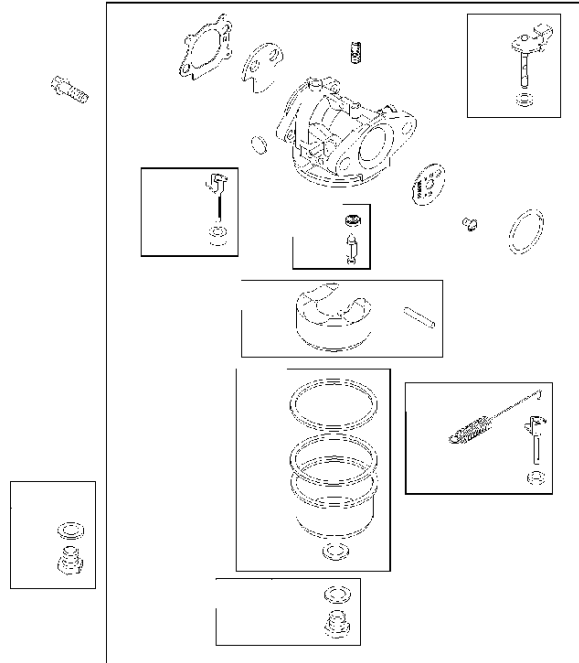

Carburetor

BRIGGS & STRATTON ENGINES, 122T025045H1, 2017-01

Ref	Part No	Description	Remark	QTY KIT
309	585 39 25-01	ELECTRIC STARTER	799045	1
358	585 39 16-01	GASKET KIT	590508	1
783	584 95 97-01	GEAR	795099	1
937A	585 35 58-01	GEAR	799420	1
1095	585 39 15-01	GASKET KIT	590507	1

OPERATOR'S MANUAL

REPAIR MANUAL

WARNING LABEL
WARNING
To avoid injury or death, always use proper safety procedures when working on the engine.
REQUIRED when replacing parts with warning labels affixed.

Cylinder

BRIGGS & STRATTON ENGINES, 122T025045H1, 2017-01

Ref	Part No	Description	Remark	QTY KIT
16	589 66 98-82	CRANKSHAFT	797020	1
24	582 28 90-90	WOODRUFF KEY	222698S	1
25	585 39 26-01	PISTON	590404	1
29	585 39 27-01	CONNECTING ROD	797306	1
46	585 39 30-01	CAMSHAFT	691449	1
50	589 79 27-01	MANIFOLD	794305	1
337	582 31 23-71	SPARK PLUG CAP	796112S	1
337	582 31 23-66	SPARK PLUG CAP	591868	1
635	582 31 35-85	SPARK PLUG CAP	66538S	1
N/A	589 66 98-12	KEY	Flywheel, Workshop package, 4181	10
N/A	589 66 98-07	KEY	Flywheel, Workshop package, 4144	50

Fuel system

BRIGGS & STRATTON ENGINES, 122T025045H1, 2017-01

Ref	Part No	Description	Remark	QTY	KIT
125	589 66 98-92	CARBURETTOR	799872	1	
187	576 92 09-01	FUEL HOSE	791766	1	
601	582 28 77-32	CLAMP	791850	1	
957A	584 95 80-01	CAP	692046	1	
958	584 95 81-01	VALVE	698183	1	
N/A	589 66 98-02	FUEL FILTER	Workshop package, 4105	5	