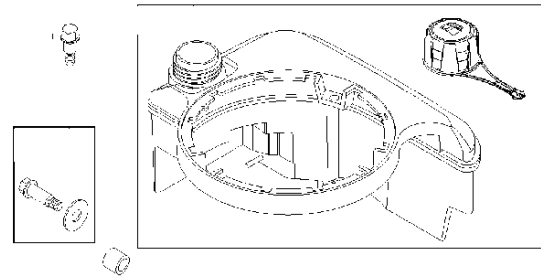

OPERATOR'S MANUAL

REPAIR MANUAL

WARNING LABEL
WARNING
To avoid injury or death, always use proper safety procedures when working on the engine.
REQUIRED when replacing parts with warning labels affixed.

Cylinder

BRIGGS & STRATTON ENGINES, 122T025045H1, 2017-01

Ref	Part No	Description	Remark	QTY KIT
16	589 66 98-82	CRANKSHAFT	797020	1
24	582 28 90-90	WOODRUFF KEY	222698S	1
25	585 39 26-01	PISTON	590404	1
29	585 39 27-01	CONNECTING ROD	797306	1
46	585 39 30-01	CAMSHAFT	691449	1
50	589 79 27-01	MANIFOLD	794305	1
337	582 31 23-71	SPARK PLUG CAP	796112S	1
337	582 31 23-66	SPARK PLUG CAP	591868	1
635	582 31 35-85	SPARK PLUG CAP	66538S	1
N/A	589 66 98-12	KEY	Flywheel, Workshop package, 4181	10
N/A	589 66 98-07	KEY	Flywheel, Workshop package, 4144	50