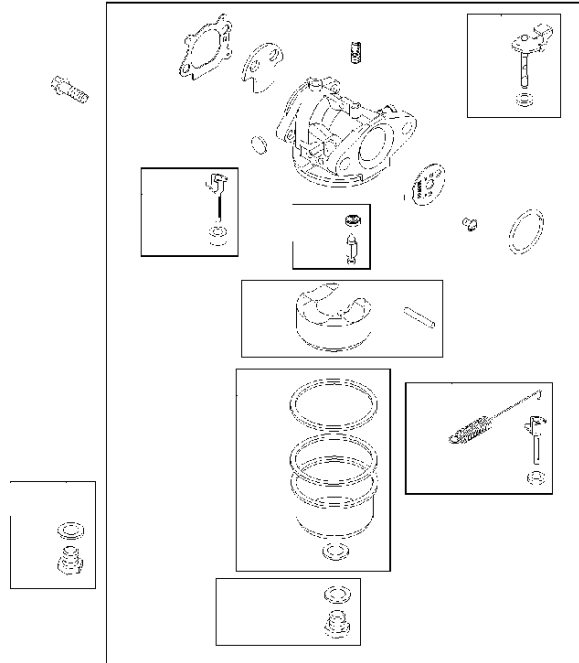

Carburetor

BRIGGS & STRATTON ENGINES, 122T025783H1, 2017-01

Ref	Part No	Description	Remark	QTY KIT
309	585 39 25-01	ELECTRIC STARTER	799045	1
358	585 39 16-01	GASKET KIT	590508	1
783	584 95 97-01	GEAR	795099	1
937A	585 35 58-01	GEAR	799420	1
1095	585 39 15-01	GASKET KIT	590507	1

OPERATOR'S MANUAL

REPAIR MANUAL

WARNING LABEL
WARNING
To avoid injury, always use proper technique when working on the engine.
Do not touch the engine when it is hot.
Do not touch the fan or other moving parts.
Do not touch the spark plug or other electrical components.
Do not touch the fuel system.
Do not touch the exhaust system.
REQUIRED when replacing parts with warning labels affixed.

Cylinder

BRIGGS & STRATTON ENGINES, 122T025783H1, 2017-01

Ref	Part No	Description	Remark	QTY KIT
16	589 66 98-81	CRANKSHAFT	797019	1
24	582 28 90-90	WOODRUFF KEY	222698S	1
25	585 39 26-01	PISTON	590404	1
29	585 39 27-01	CONNECTING ROD	797306	1
46	585 39 30-01	CAMSHAFT	691449	1
50	589 79 27-01	MANIFOLD	794305	1
337	582 31 23-71	SPARK PLUG CAP	796112S	1
337	582 31 23-66	SPARK PLUG CAP	591868	1
635	582 31 35-85	SPARK PLUG CAP	66538S	1
N/A	589 66 98-12	KEY	Flywheel, Workshop package, 4181	10
N/A	589 66 98-07	KEY	Flywheel, Workshop package, 4144	50

Fuel system

BRIGGS & STRATTON ENGINES, 122T025783H1, 2017-01

Ref	Part No	Description	Remark	QTY	KIT
125	589 66 98-92	CARBURETTOR	799872	1	
187	576 92 09-01	FUEL HOSE	791766	1	
601	582 28 77-32	CLAMP	791850	1	
957A	584 95 80-01	CAP	692046	1	
958	584 95 81-01	VALVE	698183	1	
N/A	589 66 98-02	FUEL FILTER	Workshop package, 4105	5	