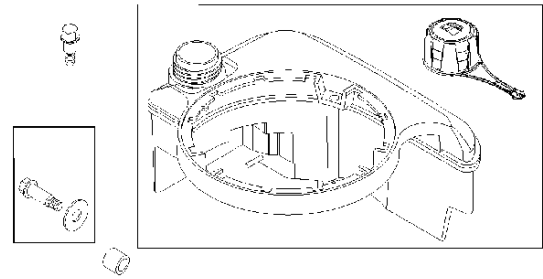

OPERATOR'S MANUAL

REPAIR MANUAL

WARNING LABEL
WARNING
To avoid injury, always use proper technique when working on the engine.
Do not touch the engine when it is hot.
Do not touch the fan or other moving parts.
Do not touch the spark plug or other electrical components.
Do not touch the fuel system.
Do not touch the exhaust system.
REQUIRED when replacing parts with warning labels affixed.

Cylinder

BRIGGS & STRATTON ENGINES, 122T025783H1, 2017-01

Ref	Part No	Description	Remark	QTY KIT
16	589 66 98-81	CRANKSHAFT	797019	1
24	582 28 90-90	WOODRUFF KEY	222698S	1
25	585 39 26-01	PISTON	590404	1
29	585 39 27-01	CONNECTING ROD	797306	1
46	585 39 30-01	CAMSHAFT	691449	1
50	589 79 27-01	MANIFOLD	794305	1
337	582 31 23-71	SPARK PLUG CAP	796112S	1
337	582 31 23-66	SPARK PLUG CAP	591868	1
635	582 31 35-85	SPARK PLUG CAP	66538S	1
N/A	589 66 98-12	KEY	Flywheel, Workshop package, 4181	10
N/A	589 66 98-07	KEY	Flywheel, Workshop package, 4144	50