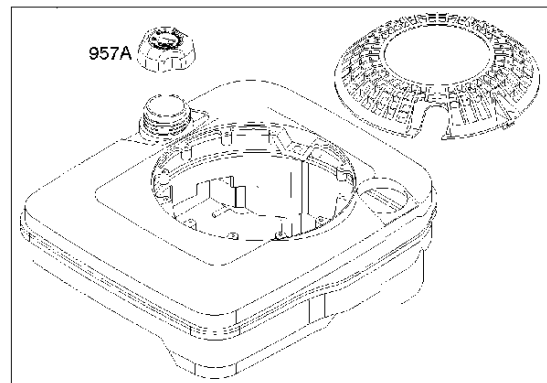

Cylinder

BRIGGS & STRATTON ENGINES, 122T025783H1, 2017-01

Ref	Part No	Description	Remark	QTY KIT
16	589 66 98-81	CRANKSHAFT	797019	1
24	582 28 90-90	WOODRUFF KEY	222698S	1
25	585 39 26-01	PISTON	590404	1
29	585 39 27-01	CONNECTING ROD	797306	1
46	585 39 30-01	CAMSHAFT	691449	1
50	589 79 27-01	MANIFOLD	794305	1
337	582 31 23-71	SPARK PLUG CAP	796112S	1
337	582 31 23-66	SPARK PLUG CAP	591868	1
635	582 31 35-85	SPARK PLUG CAP	66538S	1
N/A	589 66 98-12	KEY	Flywheel, Workshop package, 4181	10
N/A	589 66 98-07	KEY	Flywheel, Workshop package, 4144	50