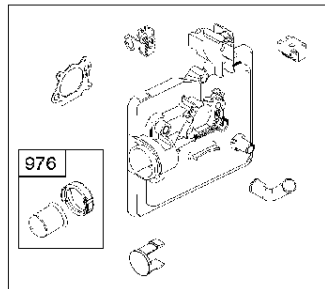

SPARE PARTS LIST

ENGINES & TRANSMISSIONS

BRIGGS & STRATTON ENGINES,
122T025783H1, 2017-01

Air filter

BRIGGS & STRATTON ENGINES, 122T025783H1, 2017-01

Ref	Part No	Description	Remark	QTY KIT
291	582 31 28-62	THERMOSTAT	593208	1
300	589 66 98-38	MUFFLER	593819	1
445A	585 39 02-01	AIR FILTER	491588S	1
535	585 39 03-01	PREFILTER	493537S	1
976	589 66 98-86	PURGE	694395	1
N/A	589 66 98-08	FILTER	Pre, Workshop package, 4147	5
N/A	589 66 98-01	AIR FILTER	Workshop package, 4101	5
N/A	589 66 98-98	SERVICE KIT	Tune up kit, Workshop package, 992233	1

Carburetor

BRIGGS & STRATTON ENGINES, 122T025783H1, 2017-01

Ref	Part No	Description	Remark	QTY KIT
309	585 39 25-01	ELECTRIC STARTER	799045	1
358	585 39 16-01	GASKET KIT	590508	1
783	584 95 97-01	GEAR	795099	1
937A	585 35 58-01	GEAR	799420	1
1095	585 39 15-01	GASKET KIT	590507	1

Cylinder

BRIGGS & STRATTON ENGINES, 122T025783H1, 2017-01

Ref	Part No	Description	Remark	QTY KIT
16	589 66 98-81	CRANKSHAFT	797019	1
24	582 28 90-90	WOODRUFF KEY	222698S	1
25	585 39 26-01	PISTON	590404	1
29	585 39 27-01	CONNECTING ROD	797306	1
46	585 39 30-01	CAMSHAFT	691449	1
50	589 79 27-01	MANIFOLD	794305	1
337	582 31 23-71	SPARK PLUG CAP	796112S	1
337	582 31 23-66	SPARK PLUG CAP	591868	1
635	582 31 35-85	SPARK PLUG CAP	66538S	1
N/A	589 66 98-12	KEY	Flywheel, Workshop package, 4181	10
N/A	589 66 98-07	KEY	Flywheel, Workshop package, 4144	50

Fuel system

BRIGGS & STRATTON ENGINES, 122T025783H1, 2017-01

Ref	Part No	Description	Remark	QTY	KIT
125	589 66 98-92	CARBURETTOR	799872	1	
187	576 92 09-01	FUEL HOSE	791766	1	
601	582 28 77-32	CLAMP	791850	1	
957A	584 95 80-01	CAP	692046	1	
958	584 95 81-01	VALVE	698183	1	
N/A	589 66 98-02	FUEL FILTER	Workshop package, 4105	5	