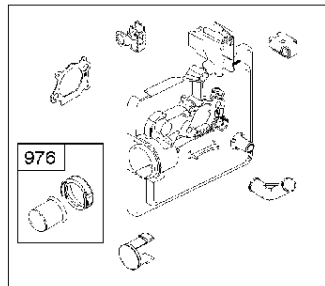

SPARE PARTS LIST

ENGINES & TRANSMISSIONS

BRIGGS & STRATTON ENGINES,
122T025783H1, 2017-01

Air filter

BRIGGS & STRATTON ENGINES, 122T025783H1, 2017-01

Ref	Part No	Description	Remark	QTY KIT
291	582 31 28-62	THERMOSTAT	593208	1
300	589 66 98-38	MUFFLER	593819	1
445A	585 39 02-01	AIR FILTER	491588S	1
535	585 39 03-01	PREFILTER	493537S	1
976	589 66 98-86	PURGE	694395	1
N/A	589 66 98-08	FILTER	Pre, Workshop package, 4147	5
N/A	589 66 98-01	AIR FILTER	Workshop package, 4101	5
N/A	589 66 98-98	SERVICE KIT	Tune up kit, Workshop package, 992233	1

Carburetor

BRIGGS & STRATTON ENGINES, 122T025783H1, 2017-01

Ref	Part No	Description	Remark	QTY KIT
309	585 39 25-01	ELECTRIC STARTER	799045	1
358	585 39 16-01	GASKET KIT	590508	1
783	584 95 97-01	GEAR	795099	1
937A	585 35 58-01	GEAR	799420	1
1095	585 39 15-01	GASKET KIT	590507	1

Cylinder

BRIGGS & STRATTON ENGINES, 122T025783H1, 2017-01

Ref	Part No	Description	Remark	QTY KIT
16	589 66 98-81	CRANKSHAFT	797019	1
24	582 28 90-90	WOODRUFF KEY	222698S	1
25	585 39 26-01	PISTON	590404	1
29	585 39 27-01	CONNECTING ROD	797306	1
46	585 39 30-01	CAMSHAFT	691449	1
50	589 79 27-01	MANIFOLD	794305	1
337	582 31 23-71	SPARK PLUG CAP	796112S	1
337	582 31 23-66	SPARK PLUG CAP	591868	1
635	582 31 35-85	SPARK PLUG CAP	66538S	1
N/A	589 66 98-12	KEY	Flywheel, Workshop package, 4181	10
N/A	589 66 98-07	KEY	Flywheel, Workshop package, 4144	50

Fuel system

BRIGGS & STRATTON ENGINES, 122T025783H1, 2017-01

Ref	Part No	Description	Remark	QTY	KIT
125	589 66 98-92	CARBURETTOR	799872	1	
187	576 92 09-01	FUEL HOSE	791766	1	
601	582 28 77-32	CLAMP	791850	1	
957A	584 95 80-01	CAP	692046	1	
958	584 95 81-01	VALVE	698183	1	
N/A	589 66 98-02	FUEL FILTER	Workshop package, 4105	5	