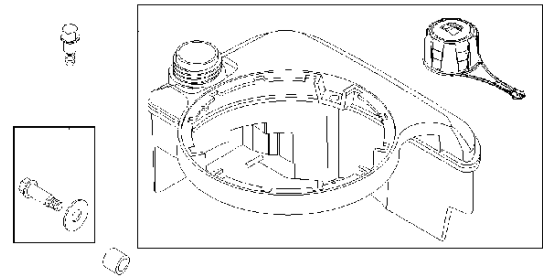

OPERATOR'S MANUAL

REPAIR MANUAL

WARNING LABEL

REQUIRED when replacing parts with warning labels affixed.

Cylinder

BRIGGS & STRATTON ENGINES, 122T075342H1, 2017-01

Ref	Part No	Description	Remark	QTY KIT
16	589 66 98-81	CRANKSHAFT	797019	1
24	582 28 90-90	WOODRUFF KEY	222698S	1
25	585 39 26-01	PISTON	590404	1
29	585 39 27-01	CONNECTING ROD	797306	1
46	585 39 30-01	CAMSHAFT	691449	1
50	589 79 27-01	MANIFOLD	794305	1
337	582 31 23-71	SPARK PLUG CAP	796112S	1
337	582 31 23-66	SPARK PLUG CAP	591868	1
635	582 31 35-85	SPARK PLUG CAP	66538S	1
N/A	589 66 98-12	KEY	Flywheel, Workshop package, 4181	10
N/A	589 66 98-07	KEY	Flywheel, Workshop package, 4144	50

Fuel system

BRIGGS & STRATTON ENGINES, 122T075342H1, 2017-01

Ref	Part No	Description	Remark	QTY	KIT
125	589 66 98-92	CARBURETTOR	799872	1	
187	576 92 09-01	FUEL HOSE	791766	1	
601	582 28 77-32	CLAMP	791850	1	
957A	584 95 80-01	CAP	692046	1	
958	584 95 81-01	VALVE	698183	1	
N/A	589 66 98-02	FUEL FILTER	Workshop package, 4105	5	