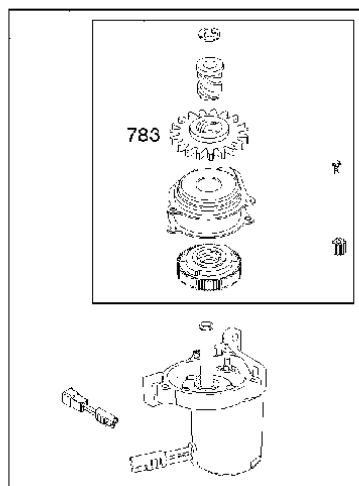

SPARE PARTS LIST

ENGINES & TRANSMISSIONS

BRIGGS & STRATTON ENGINES,
122T075342H1, 2017-01

Air filter

BRIGGS & STRATTON ENGINES, 122T075342H1, 2017-01

Ref	Part No	Description	Remark	QTY KIT
291	582 31 28-62	THERMOSTAT	593208	1
445A	585 39 02-01	AIR FILTER	491588S	1
535	585 39 03-01	PREFILTER	493537S	1
976	589 66 98-86	PURGE	694395	1
N/A	589 66 98-08	FILTER	Pre, Workshop package, 4147	5
N/A	589 66 98-01	AIR FILTER	Workshop package, 4101	5
N/A	589 66 98-98	SERVICE KIT	Tune up kit, Workshop package, 992233	1

Carburetor

BRIGGS & STRATTON ENGINES, 122T075342H1, 2017-01

Ref	Part No	Description	Remark	QTY KIT
309	585 39 25-01	ELECTRIC STARTER	799045	1
358	585 39 16-01	GASKET KIT	590508	1
783	584 95 97-01	GEAR	795099	1
937A	585 35 58-01	GEAR	799420	1
1095	585 39 15-01	GASKET KIT	590507	1

OPERATOR'S MANUAL

REPAIR MANUAL

WARNING LABEL

REQUIRED when replacing parts with warning labels affixed.

Cylinder

BRIGGS & STRATTON ENGINES, 122T075342H1, 2017-01

Ref	Part No	Description	Remark	QTY KIT
16	589 66 98-81	CRANKSHAFT	797019	1
24	582 28 90-90	WOODRUFF KEY	222698S	1
25	585 39 26-01	PISTON	590404	1
29	585 39 27-01	CONNECTING ROD	797306	1
46	585 39 30-01	CAMSHAFT	691449	1
50	589 79 27-01	MANIFOLD	794305	1
337	582 31 23-71	SPARK PLUG CAP	796112S	1
337	582 31 23-66	SPARK PLUG CAP	591868	1
635	582 31 35-85	SPARK PLUG CAP	66538S	1
N/A	589 66 98-12	KEY	Flywheel, Workshop package, 4181	10
N/A	589 66 98-07	KEY	Flywheel, Workshop package, 4144	50

Fuel system

BRIGGS & STRATTON ENGINES, 122T075342H1, 2017-01

Ref	Part No	Description	Remark	QTY	KIT
125	589 66 98-92	CARBURETTOR	799872	1	
187	576 92 09-01	FUEL HOSE	791766	1	
601	582 28 77-32	CLAMP	791850	1	
957A	584 95 80-01	CAP	692046	1	
958	584 95 81-01	VALVE	698183	1	
N/A	589 66 98-02	FUEL FILTER	Workshop package, 4105	5	