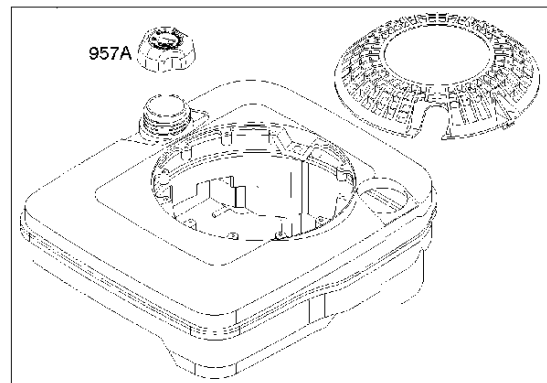

OPERATOR'S MANUAL

REPAIR MANUAL

WARNING LABEL

REQUIRED when replacing parts with warning labels affixed.

Cylinder

BRIGGS & STRATTON ENGINES, 122T075342H1, 2017-01

Ref	Part No	Description	Remark	QTY KIT
16	589 66 98-81	CRANKSHAFT	797019	1
24	582 28 90-90	WOODRUFF KEY	222698S	1
25	585 39 26-01	PISTON	590404	1
29	585 39 27-01	CONNECTING ROD	797306	1
46	585 39 30-01	CAMSHAFT	691449	1
50	589 79 27-01	MANIFOLD	794305	1
337	582 31 23-71	SPARK PLUG CAP	796112S	1
337	582 31 23-66	SPARK PLUG CAP	591868	1
635	582 31 35-85	SPARK PLUG CAP	66538S	1
N/A	589 66 98-12	KEY	Flywheel, Workshop package, 4181	10
N/A	589 66 98-07	KEY	Flywheel, Workshop package, 4144	50

Fuel system

BRIGGS & STRATTON ENGINES, 122T075342H1, 2017-01

Ref	Part No	Description	Remark	QTY	KIT
125	589 66 98-92	CARBURETTOR	799872	1	
187	576 92 09-01	FUEL HOSE	791766	1	
601	582 28 77-32	CLAMP	791850	1	
957A	584 95 80-01	CAP	692046	1	
958	584 95 81-01	VALVE	698183	1	
N/A	589 66 98-02	FUEL FILTER	Workshop package, 4105	5	