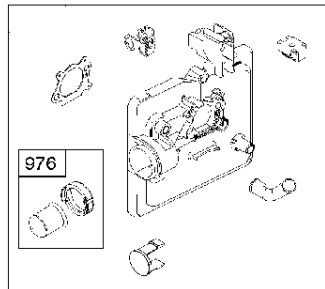

SPARE PARTS LIST

ENGINES & TRANSMISSIONS

BRIGGS & STRATTON ENGINES,
122T075342H1, 2017-01

Air filter

BRIGGS & STRATTON ENGINES, 122T075342H1, 2017-01

Ref	Part No	Description	Remark	QTY KIT
291	582 31 28-62	THERMOSTAT	593208	1
445A	585 39 02-01	AIR FILTER	491588S	1
535	585 39 03-01	PREFILTER	493537S	1
976	589 66 98-86	PURGE	694395	1
N/A	589 66 98-08	FILTER	Pre, Workshop package, 4147	5
N/A	589 66 98-01	AIR FILTER	Workshop package, 4101	5
N/A	589 66 98-98	SERVICE KIT	Tune up kit, Workshop package, 992233	1

Carburetor

BRIGGS & STRATTON ENGINES, 122T075342H1, 2017-01

Ref	Part No	Description	Remark	QTY KIT
309	585 39 25-01	ELECTRIC STARTER	799045	1
358	585 39 16-01	GASKET KIT	590508	1
783	584 95 97-01	GEAR	795099	1
937A	585 35 58-01	GEAR	799420	1
1095	585 39 15-01	GASKET KIT	590507	1

OPERATOR'S MANUAL

REPAIR MANUAL

WARNING LABEL

REQUIRED when replacing parts with warning labels affixed.

Cylinder

BRIGGS & STRATTON ENGINES, 122T075342H1, 2017-01

Ref	Part No	Description	Remark	QTY KIT
16	589 66 98-81	CRANKSHAFT	797019	1
24	582 28 90-90	WOODRUFF KEY	222698S	1
25	585 39 26-01	PISTON	590404	1
29	585 39 27-01	CONNECTING ROD	797306	1
46	585 39 30-01	CAMSHAFT	691449	1
50	589 79 27-01	MANIFOLD	794305	1
337	582 31 23-71	SPARK PLUG CAP	796112S	1
337	582 31 23-66	SPARK PLUG CAP	591868	1
635	582 31 35-85	SPARK PLUG CAP	66538S	1
N/A	589 66 98-12	KEY	Flywheel, Workshop package, 4181	10
N/A	589 66 98-07	KEY	Flywheel, Workshop package, 4144	50

Fuel system

BRIGGS & STRATTON ENGINES, 122T075342H1, 2017-01

Ref	Part No	Description	Remark	QTY	KIT
125	589 66 98-92	CARBURETTOR	799872	1	
187	576 92 09-01	FUEL HOSE	791766	1	
601	582 28 77-32	CLAMP	791850	1	
957A	584 95 80-01	CAP	692046	1	
958	584 95 81-01	VALVE	698183	1	
N/A	589 66 98-02	FUEL FILTER	Workshop package, 4105	5	