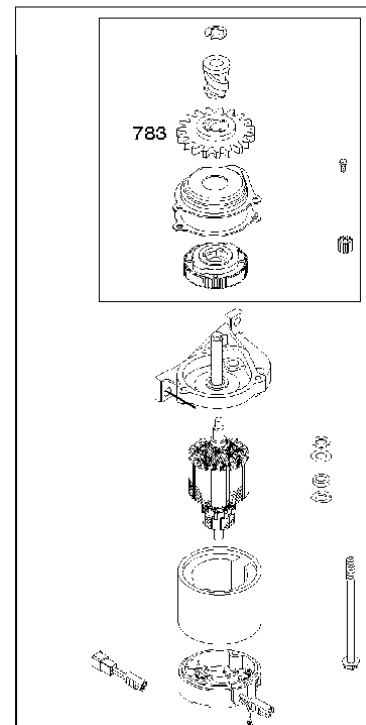

SPARE PARTS LIST

ENGINES & TRANSMISSIONS

BRIGGS & STRATTON ENGINES,
122T075342H1, 2017-01

Air filter

BRIGGS & STRATTON ENGINES, 122T075342H1, 2017-01

Ref	Part No	Description	Remark	QTY KIT
291	582 31 28-62	THERMOSTAT	593208	1
445A	585 39 02-01	AIR FILTER	491588S	1
535	585 39 03-01	PREFILTER	493537S	1
976	589 66 98-86	PURGE	694395	1
N/A	589 66 98-08	FILTER	Pre, Workshop package, 4147	5
N/A	589 66 98-01	AIR FILTER	Workshop package, 4101	5
N/A	589 66 98-98	SERVICE KIT	Tune up kit, Workshop package, 992233	1

Carburetor

BRIGGS & STRATTON ENGINES, 122T075342H1, 2017-01

Ref	Part No	Description	Remark	QTY KIT
309	585 39 25-01	ELECTRIC STARTER	799045	1
358	585 39 16-01	GASKET KIT	590508	1
783	584 95 97-01	GEAR	795099	1
937A	585 35 58-01	GEAR	799420	1
1095	585 39 15-01	GASKET KIT	590507	1

OPERATOR'S MANUAL

REPAIR MANUAL

WARNING LABEL

REQUIRED when replacing parts with warning labels affixed.

Cylinder

BRIGGS & STRATTON ENGINES, 122T075342H1, 2017-01

Ref	Part No	Description	Remark	QTY KIT
16	589 66 98-81	CRANKSHAFT	797019	1
24	582 28 90-90	WOODRUFF KEY	222698S	1
25	585 39 26-01	PISTON	590404	1
29	585 39 27-01	CONNECTING ROD	797306	1
46	585 39 30-01	CAMSHAFT	691449	1
50	589 79 27-01	MANIFOLD	794305	1
337	582 31 23-71	SPARK PLUG CAP	796112S	1
337	582 31 23-66	SPARK PLUG CAP	591868	1
635	582 31 35-85	SPARK PLUG CAP	66538S	1
N/A	589 66 98-12	KEY	Flywheel, Workshop package, 4181	10
N/A	589 66 98-07	KEY	Flywheel, Workshop package, 4144	50

Fuel system

BRIGGS & STRATTON ENGINES, 122T075342H1, 2017-01

Ref	Part No	Description	Remark	QTY	KIT
125	589 66 98-92	CARBURETTOR	799872	1	
187	576 92 09-01	FUEL HOSE	791766	1	
601	582 28 77-32	CLAMP	791850	1	
957A	584 95 80-01	CAP	692046	1	
958	584 95 81-01	VALVE	698183	1	
N/A	589 66 98-02	FUEL FILTER	Workshop package, 4105	5	