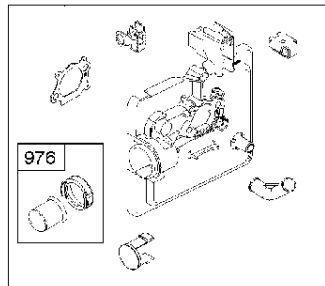

SPARE PARTS LIST

ENGINES & TRANSMISSIONS

BRIGGS & STRATTON ENGINES,
122T075342H1, 2017-01

Air filter

BRIGGS & STRATTON ENGINES, 122T075342H1, 2017-01

Ref	Part No	Description	Remark	QTY KIT
291	582 31 28-62	THERMOSTAT	593208	1
445A	585 39 02-01	AIR FILTER	491588S	1
535	585 39 03-01	PREFILTER	493537S	1
976	589 66 98-86	PURGE	694395	1
N/A	589 66 98-08	FILTER	Pre, Workshop package, 4147	5
N/A	589 66 98-01	AIR FILTER	Workshop package, 4101	5
N/A	589 66 98-98	SERVICE KIT	Tune up kit, Workshop package, 992233	1

Carburetor

BRIGGS & STRATTON ENGINES, 122T075342H1, 2017-01

Ref	Part No	Description	Remark	QTY KIT
309	585 39 25-01	ELECTRIC STARTER	799045	1
358	585 39 16-01	GASKET KIT	590508	1
783	584 95 97-01	GEAR	795099	1
937A	585 35 58-01	GEAR	799420	1
1095	585 39 15-01	GASKET KIT	590507	1

OPERATOR'S MANUAL

REPAIR MANUAL

WARNING LABEL

REQUIRED when replacing parts with warning labels affixed.

Cylinder

BRIGGS & STRATTON ENGINES, 122T075342H1, 2017-01

Ref	Part No	Description	Remark	QTY KIT
16	589 66 98-81	CRANKSHAFT	797019	1
24	582 28 90-90	WOODRUFF KEY	222698S	1
25	585 39 26-01	PISTON	590404	1
29	585 39 27-01	CONNECTING ROD	797306	1
46	585 39 30-01	CAMSHAFT	691449	1
50	589 79 27-01	MANIFOLD	794305	1
337	582 31 23-71	SPARK PLUG CAP	796112S	1
337	582 31 23-66	SPARK PLUG CAP	591868	1
635	582 31 35-85	SPARK PLUG CAP	66538S	1
N/A	589 66 98-12	KEY	Flywheel, Workshop package, 4181	10
N/A	589 66 98-07	KEY	Flywheel, Workshop package, 4144	50

Fuel system

BRIGGS & STRATTON ENGINES, 122T075342H1, 2017-01

Ref	Part No	Description	Remark	QTY	KIT
125	589 66 98-92	CARBURETTOR	799872	1	
187	576 92 09-01	FUEL HOSE	791766	1	
601	582 28 77-32	CLAMP	791850	1	
957A	584 95 80-01	CAP	692046	1	
958	584 95 81-01	VALVE	698183	1	
N/A	589 66 98-02	FUEL FILTER	Workshop package, 4105	5	