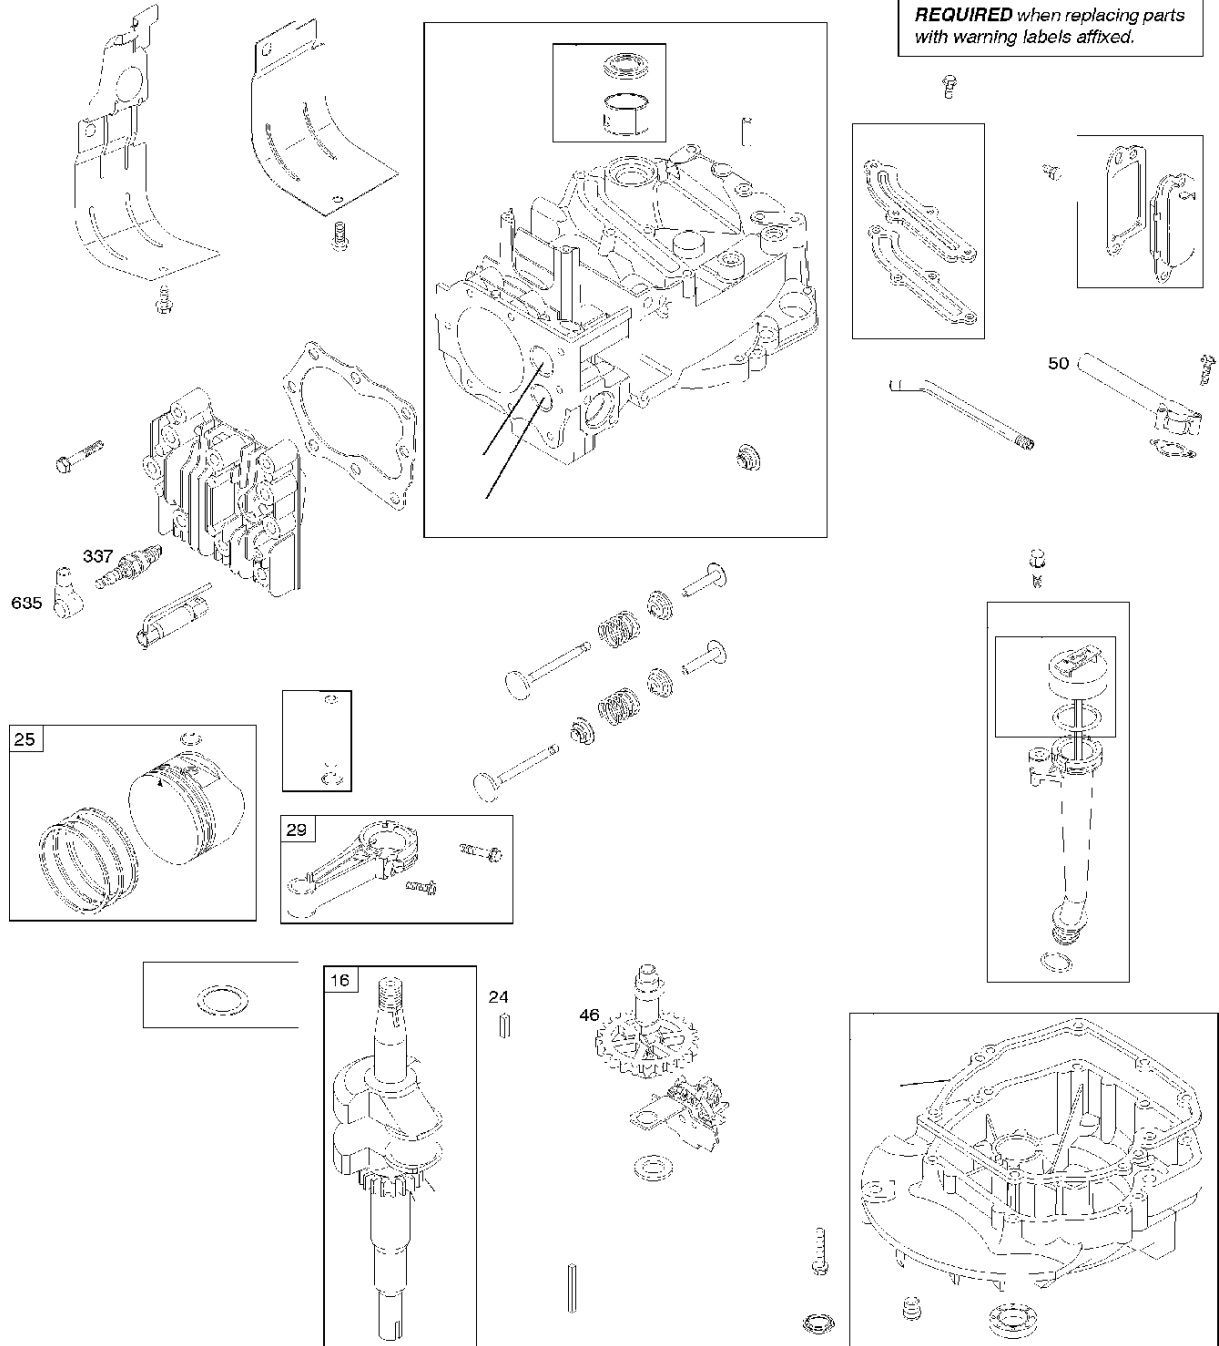

Carburetor

BRIGGS & STRATTON ENGINES, 122T075342H1, 2017-01

Ref	Part No	Description	Remark	QTY KIT
309	585 39 25-01	ELECTRIC STARTER	799045	1
358	585 39 16-01	GASKET KIT	590508	1
783	584 95 97-01	GEAR	795099	1
937A	585 35 58-01	GEAR	799420	1
1095	585 39 15-01	GASKET KIT	590507	1

OPERATOR'S MANUAL

REPAIR MANUAL

WARNING LABEL

REQUIRED when replacing parts with warning labels affixed.

Cylinder

BRIGGS & STRATTON ENGINES, 122T075342H1, 2017-01

Ref	Part No	Description	Remark	QTY KIT
16	589 66 98-81	CRANKSHAFT	797019	1
24	582 28 90-90	WOODRUFF KEY	222698S	1
25	585 39 26-01	PISTON	590404	1
29	585 39 27-01	CONNECTING ROD	797306	1
46	585 39 30-01	CAMSHAFT	691449	1
50	589 79 27-01	MANIFOLD	794305	1
337	582 31 23-71	SPARK PLUG CAP	796112S	1
337	582 31 23-66	SPARK PLUG CAP	591868	1
635	582 31 35-85	SPARK PLUG CAP	66538S	1
N/A	589 66 98-12	KEY	Flywheel, Workshop package, 4181	10
N/A	589 66 98-07	KEY	Flywheel, Workshop package, 4144	50

Fuel system

BRIGGS & STRATTON ENGINES, 122T075342H1, 2017-01

Ref	Part No	Description	Remark	QTY	KIT
125	589 66 98-92	CARBURETTOR	799872	1	
187	576 92 09-01	FUEL HOSE	791766	1	
601	582 28 77-32	CLAMP	791850	1	
957A	584 95 80-01	CAP	692046	1	
958	584 95 81-01	VALVE	698183	1	
N/A	589 66 98-02	FUEL FILTER	Workshop package, 4105	5	