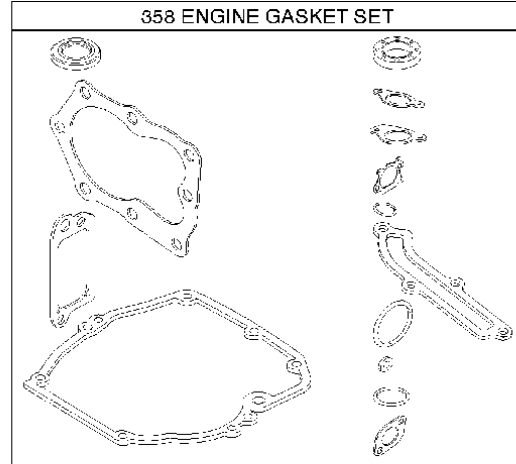

SPARE PARTS LIST

ENGINES & TRANSMISSIONS

BRIGGS & STRATTON ENGINES,
122T075342H1, 2017-01

Air filter

BRIGGS & STRATTON ENGINES, 122T075342H1, 2017-01

Ref	Part No	Description	Remark	QTY KIT
291	582 31 28-62	THERMOSTAT	593208	1
445A	585 39 02-01	AIR FILTER	491588S	1
535	585 39 03-01	PREFILTER	493537S	1
976	589 66 98-86	PURGE	694395	1
N/A	589 66 98-08	FILTER	Pre, Workshop package, 4147	5
N/A	589 66 98-01	AIR FILTER	Workshop package, 4101	5
N/A	589 66 98-98	SERVICE KIT	Tune up kit, Workshop package, 992233	1

Carburetor

BRIGGS & STRATTON ENGINES, 122T075342H1, 2017-01

Ref	Part No	Description	Remark	QTY KIT
309	585 39 25-01	ELECTRIC STARTER	799045	1
358	585 39 16-01	GASKET KIT	590508	1
783	584 95 97-01	GEAR	795099	1
937A	585 35 58-01	GEAR	799420	1
1095	585 39 15-01	GASKET KIT	590507	1

OPERATOR'S MANUAL

REPAIR MANUAL

WARNING LABEL

REQUIRED when replacing parts with warning labels affixed.

Cylinder

BRIGGS & STRATTON ENGINES, 122T075342H1, 2017-01

Ref	Part No	Description	Remark	QTY KIT
16	589 66 98-81	CRANKSHAFT	797019	1
24	582 28 90-90	WOODRUFF KEY	222698S	1
25	585 39 26-01	PISTON	590404	1
29	585 39 27-01	CONNECTING ROD	797306	1
46	585 39 30-01	CAMSHAFT	691449	1
50	589 79 27-01	MANIFOLD	794305	1
337	582 31 23-71	SPARK PLUG CAP	796112S	1
337	582 31 23-66	SPARK PLUG CAP	591868	1
635	582 31 35-85	SPARK PLUG CAP	66538S	1
N/A	589 66 98-12	KEY	Flywheel, Workshop package, 4181	10
N/A	589 66 98-07	KEY	Flywheel, Workshop package, 4144	50

Fuel system

BRIGGS & STRATTON ENGINES, 122T075342H1, 2017-01

Ref	Part No	Description	Remark	QTY	KIT
125	589 66 98-92	CARBURETTOR	799872	1	
187	576 92 09-01	FUEL HOSE	791766	1	
601	582 28 77-32	CLAMP	791850	1	
957A	584 95 80-01	CAP	692046	1	
958	584 95 81-01	VALVE	698183	1	
N/A	589 66 98-02	FUEL FILTER	Workshop package, 4105	5	