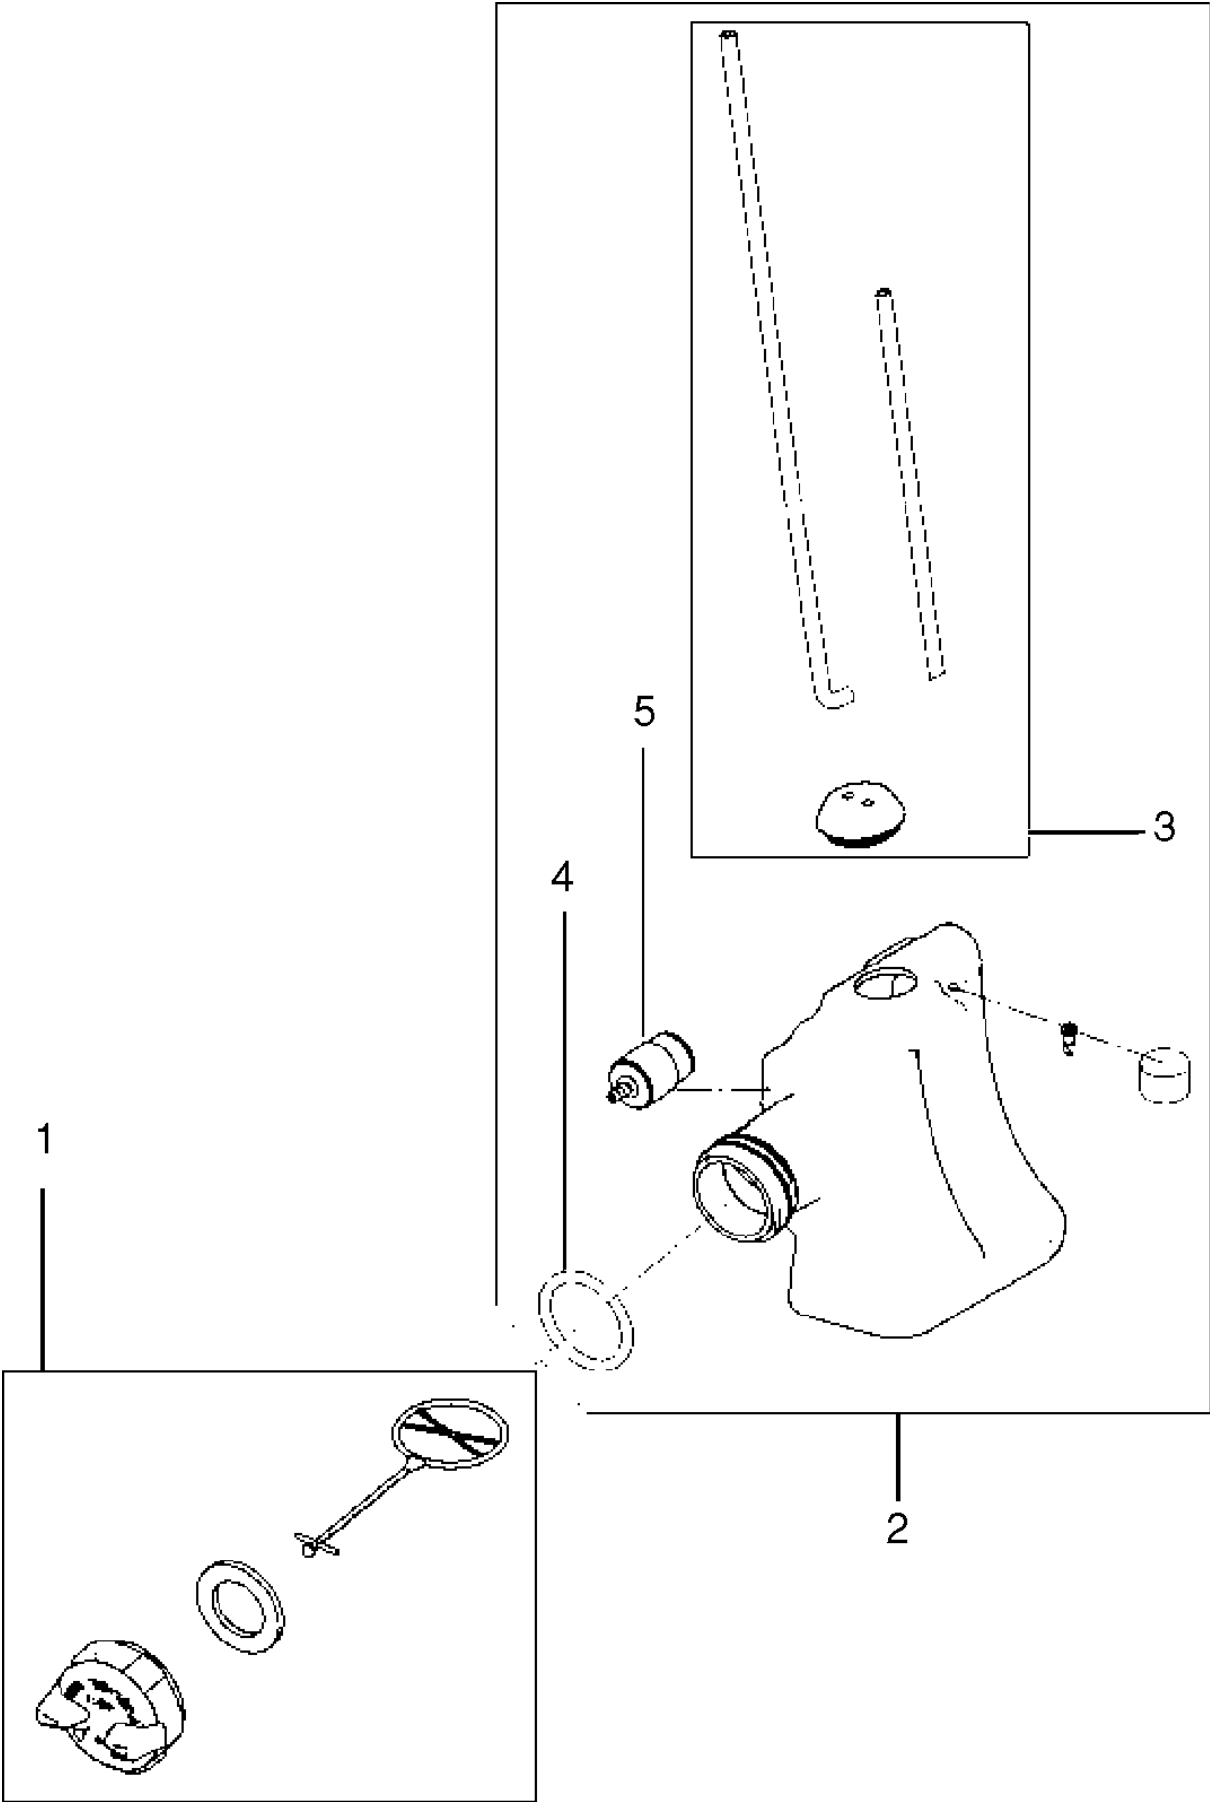

## CLUTCH &amp; OIL PUMP

125, 967068002, 2017-11

Ref	Part No	Description	Remark	QTY	KIT
1	574 22 44-01	SPACER		1	
2	589 40 44-01	OIL PUMP ASSY		1	
3A	574 22 13-02	SCREW		2	2
4	589 40 46-01	COVER ASSY		1	
3B	574 22 13-02	SCREW		2	4
5	574 22 48-01	WORM GEAR		1	
6	585 90 46-01	CLUTCH DRUM		1	
7	514 18 33-01	BEARING		1	
8	574 22 51-01	WASHER		1	
9	574 22 52-01	CLUTCH ASSY		1	

1

CRANKSHAFT

125, 967068002, 2017-11

Ref	Part No	Description	Remark	QTY	KIT
1	582 62 91-01	CRANKSHAFT ASSY		1	
2	574 22 21-01	SEAL		1	1
3	574 72 66-01	BEARING		2	1
4	574 72 57-01	NEEDLE BEARING		1	1
5	574 22 23-01	SEAL		1	1

CYLINDER COVER

125, 967068002, 2017-11

Ref	Part No	Description	Remark	QTY KIT
1	582 61 86-01	CYLINDER ASSY		1
2	582 88 32-01	KNOB		1

CYLINDER PISTON

125, 967068002, 2017-11

Ref	Part No	Description	Remark	QTY	KIT
1	582 63 00-03	CYLINDER ASSY		1	
2	582 62 84-01	PISTON ASSY		1	1
3	582 62 85-01	PISTON ASSY		1	1, 2
4	574 72 57-01	NEEDLE BEARING		1	1, 2
5	574 22 20-01	GASKET		1	
6	584 95 59-01	SCREW		4	
7	578 41 02-01	SPARK PLUG		1	