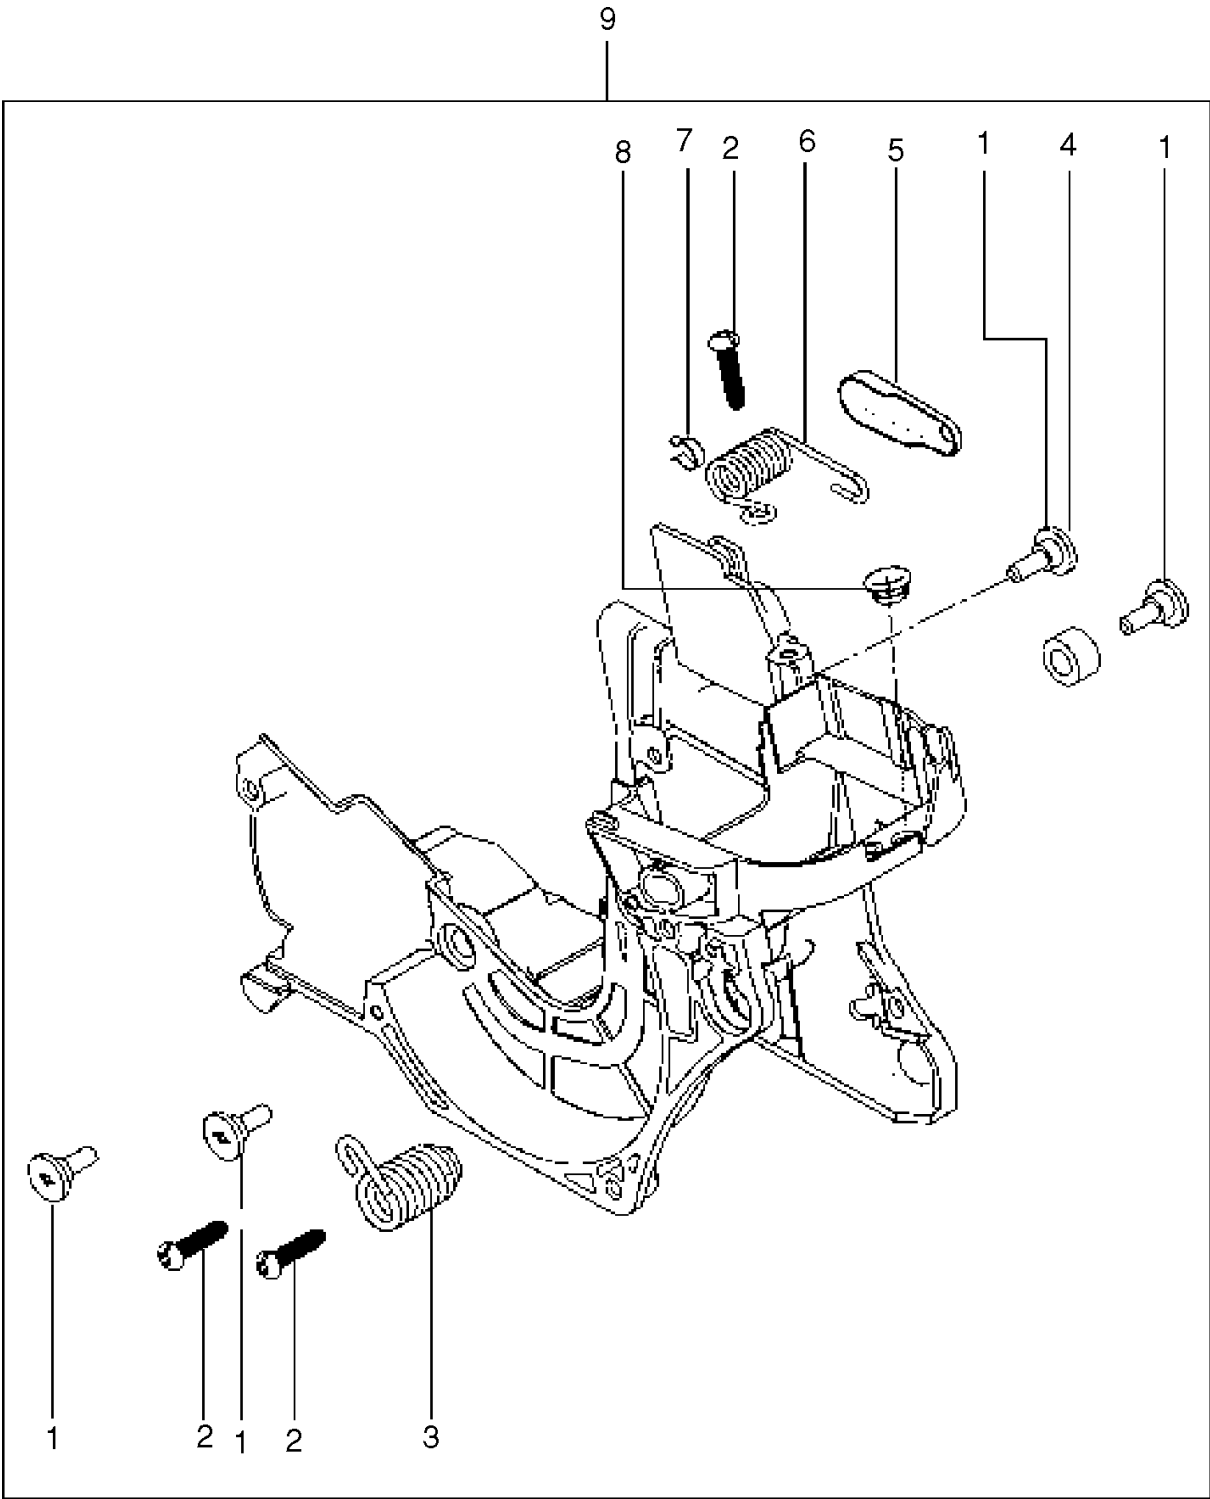

# SPARE PARTS LIST

CHAIN SAWS

125, 967068002, 2017-11

ACCESSORIES

125, 967068002, 2017-11

Ref	Part No	Description	Remark	QTY KIT
1	574 22 81-01	COMBINATION WRENCH		1

Ref	Part No	Description	Remark	QTY	KIT
1	574 73 01-01	SCREW		4	9
2	574 22 39-01	SCREW		3	9
3	574 22 42-01	SPRING		1	9
4	574 22 53-01	GROMMET		1	9
5	574 22 76-01	SPACER		1	9
6	574 22 75-01	SPRING		1	9
7	574 22 43-01	BUSH		1	9
8	574 72 85-01	GROMMET		1	9
9	586 09 86-03	BRACKET		1	

CARBURETOR & AIR FILTER

125, 967068002, 2017-11

Ref	Part No	Description	Remark	QTY KIT
1	584 95 63-02	SCREW		2
2	574 22 39-01	SCREW		1
3	574 72 97-01	FILTER HOLDER		1
4	582 60 32-01	CARBURETTOR		1
5	593 37 62-01	ADAPTER		1
6	574 22 36-01	GASKET		1
7	588 81 86-03	CHOKE		1
8	574 22 37-02	AIR FILTER ASSY		1

## CLUTCH &amp; OIL PUMP

125, 967068002, 2017-11

Ref	Part No	Description	Remark	QTY	KIT
1	574 22 44-01	SPACER		1	
2	589 40 44-01	OIL PUMP ASSY		1	
3A	574 22 13-02	SCREW		2	2
4	589 40 46-01	COVER ASSY		1	
3B	574 22 13-02	SCREW		2	4
5	574 22 48-01	WORM GEAR		1	
6	585 90 46-01	CLUTCH DRUM		1	
7	514 18 33-01	BEARING		1	
8	574 22 51-01	WASHER		1	
9	574 22 52-01	CLUTCH ASSY		1	

## CRANKCASE

125, 967068002, 2017-11

Ref	Part No	Description	Remark	QTY KIT
1	582 62 92-01	SHORT BLOCK ASSY		1
2	574 22 22-01	GASKET		1
3	574 22 58-01	CHAIN CATCHER		1
4	574 73 11-01	SCREW		1
5	574 22 55-01	NUT		2
6	574 72 70-01	SCREW		2
7	582 62 94-01	BAR PLATE		1
8	574 22 46-01	CONNECTOR		1
9	574 22 45-01	HOSE		1
10	582 62 96-01	SPIKE		1