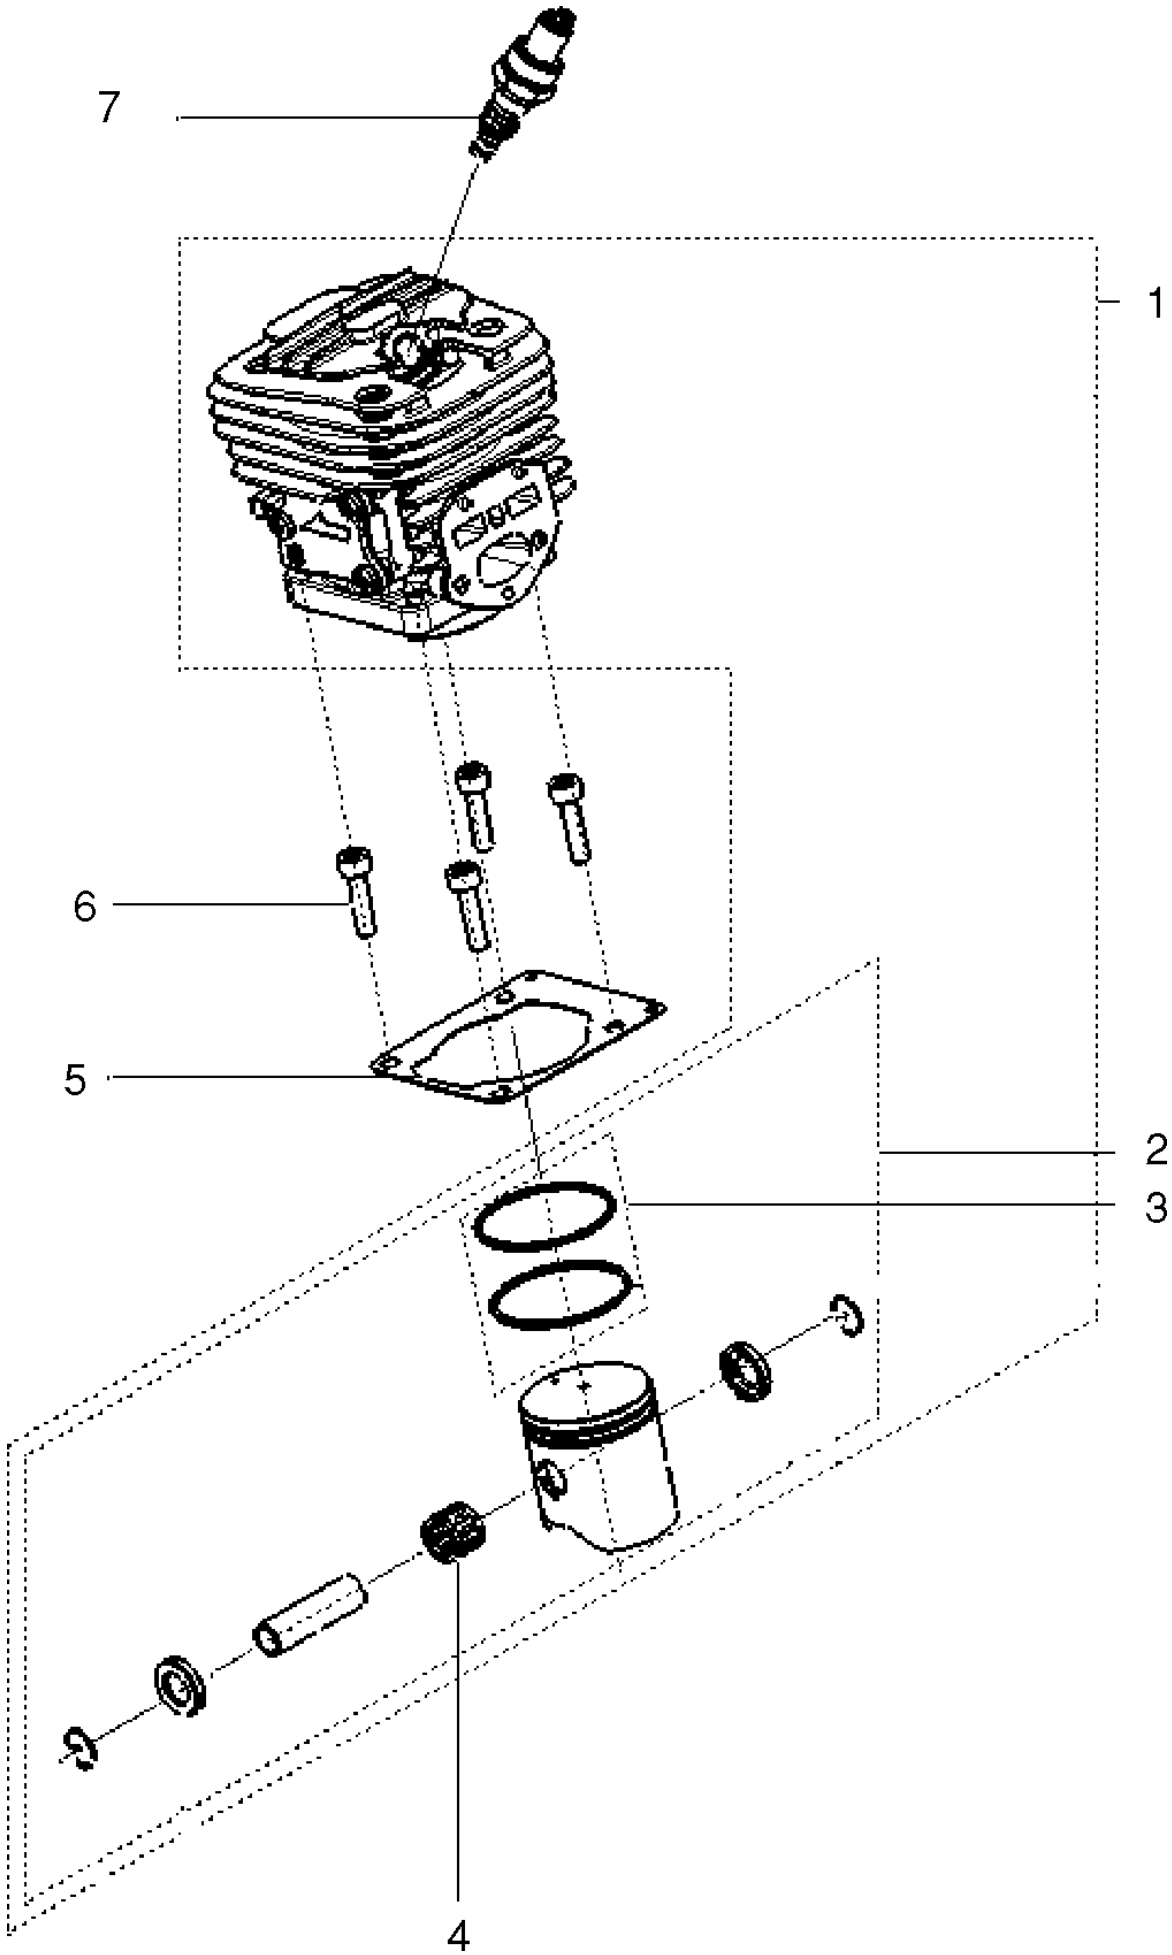

## CLUTCH &amp; OIL PUMP

125, 967068002, 2017-11

Ref	Part No	Description	Remark	QTY	KIT
1	574 22 44-01	SPACER		1	
2	589 40 44-01	OIL PUMP ASSY		1	
3A	574 22 13-02	SCREW		2	2
4	589 40 46-01	COVER ASSY		1	
3B	574 22 13-02	SCREW		2	4
5	574 22 48-01	WORM GEAR		1	
6	585 90 46-01	CLUTCH DRUM		1	
7	514 18 33-01	BEARING		1	
8	574 22 51-01	WASHER		1	
9	574 22 52-01	CLUTCH ASSY		1	

## CRANKCASE

125, 967068002, 2017-11

Ref	Part No	Description	Remark	QTY KIT
1	582 62 92-01	SHORT BLOCK ASSY		1
2	574 22 22-01	GASKET		1
3	574 22 58-01	CHAIN CATCHER		1
4	574 73 11-01	SCREW		1
5	574 22 55-01	NUT		2
6	574 72 70-01	SCREW		2
7	582 62 94-01	BAR PLATE		1
8	574 22 46-01	CONNECTOR		1
9	574 22 45-01	HOSE		1
10	582 62 96-01	SPIKE		1

1

CRANKSHAFT

125, 967068002, 2017-11

Ref	Part No	Description	Remark	QTY	KIT
1	582 62 91-01	CRANKSHAFT ASSY		1	
2	574 22 21-01	SEAL		1	1
3	574 72 66-01	BEARING		2	1
4	574 72 57-01	NEEDLE BEARING		1	1
5	574 22 23-01	SEAL		1	1

CYLINDER COVER

125, 967068002, 2017-11

Ref	Part No	Description	Remark	QTY KIT
1	582 61 86-01	CYLINDER ASSY		1
2	582 88 32-01	KNOB		1

CYLINDER PISTON

125, 967068002, 2017-11

Ref	Part No	Description	Remark	QTY	KIT
1	582 63 00-03	CYLINDER ASSY		1	
2	582 62 84-01	PISTON ASSY		1	1
3	582 62 85-01	PISTON ASSY		1	1, 2
4	574 72 57-01	NEEDLE BEARING		1	1, 2
5	574 22 20-01	GASKET		1	
6	584 95 59-01	SCREW		4	
7	578 41 02-01	SPARK PLUG		1	