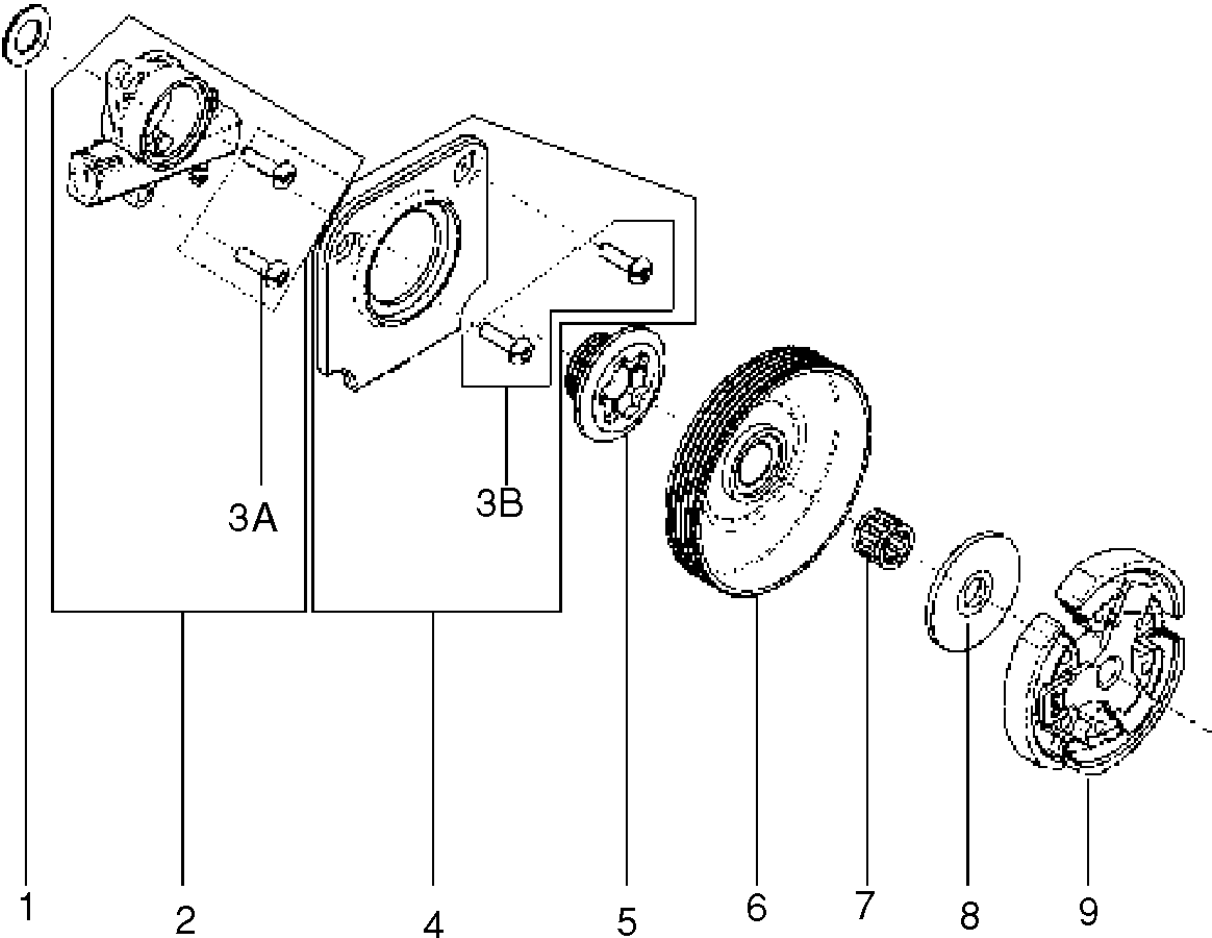

# SPARE PARTS LIST

CHAIN SAWS

125, 967068002, 2017-11

ACCESSORIES

125, 967068002, 2017-11

Ref	Part No	Description	Remark	QTY KIT
1	574 22 81-01	COMBINATION WRENCH		1

Ref	Part No	Description	Remark	QTY	KIT
1	574 73 01-01	SCREW		4	9
2	574 22 39-01	SCREW		3	9
3	574 22 42-01	SPRING		1	9
4	574 22 53-01	GROMMET		1	9
5	574 22 76-01	SPACER		1	9
6	574 22 75-01	SPRING		1	9
7	574 22 43-01	BUSH		1	9
8	574 72 85-01	GROMMET		1	9
9	586 09 86-03	BRACKET		1	

CARBURETOR & AIR FILTER

125, 967068002, 2017-11

Ref	Part No	Description	Remark	QTY KIT
1	584 95 63-02	SCREW		2
2	574 22 39-01	SCREW		1
3	574 72 97-01	FILTER HOLDER		1
4	582 60 32-01	CARBURETTOR		1
5	593 37 62-01	ADAPTER		1
6	574 22 36-01	GASKET		1
7	588 81 86-03	CHOKE		1
8	574 22 37-02	AIR FILTER ASSY		1

## CHAIN BRAKE

125, 967068002, 2017-11

Ref	Part No	Description	Remark	QTY	KIT
1	582 10 26-02	CHAIN BRAKE ASSY		1	
2	585 59 83-02	HAND GUARD		1	1
3	582 61 01-01	HAND GUARD ASSY		1	1
4	582 61 02-01	BRAKE BAND ASSY		1	1
5	582 10 24-01	CLUTCH COVER ASSY		1	1
6	581 42 73-01	BRAKE BAND		1	1
7	582 61 03-01	GASKET		1	1
8	582 61 05-01	COVER ASSY		1	1
9	582 61 04-01	CHAIN BRAKE		1	1
10	586 04 22-01	SPRING		1	1

## CLUTCH &amp; OIL PUMP

125, 967068002, 2017-11

Ref	Part No	Description	Remark	QTY	KIT
1	574 22 44-01	SPACER		1	
2	589 40 44-01	OIL PUMP ASSY		1	
3A	574 22 13-02	SCREW		2	2
4	589 40 46-01	COVER ASSY		1	
3B	574 22 13-02	SCREW		2	4
5	574 22 48-01	WORM GEAR		1	
6	585 90 46-01	CLUTCH DRUM		1	
7	514 18 33-01	BEARING		1	
8	574 22 51-01	WASHER		1	
9	574 22 52-01	CLUTCH ASSY		1	