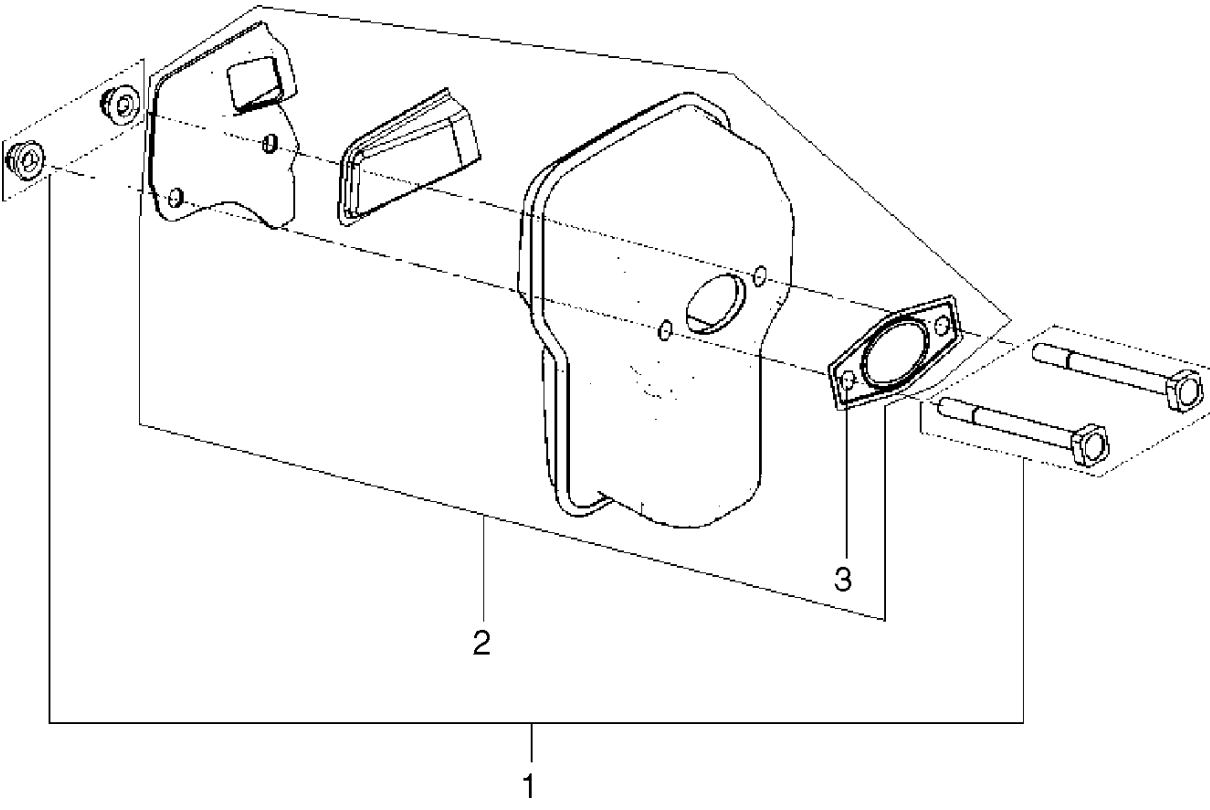

Ref	Part No	Description	Remark	QTY KIT
1	574 22 74-03	FRONT HANDLE		1
2	574 22 39-01	SCREW		4
3	574 73 35-01	SCREW		1

IGNITION SYSTEM

125, 967068002, 2017-11

Ref	Part No	Description	Remark	QTY KIT
1	582 61 81-01	FLYWHEEL ASSY		1
2	582 61 82-01	IGNITION KIT		1
3	574 22 64-01	SWITCH		1
4	574 72 72-01	WIRE		1
5	574 22 31-01	WIRE		1