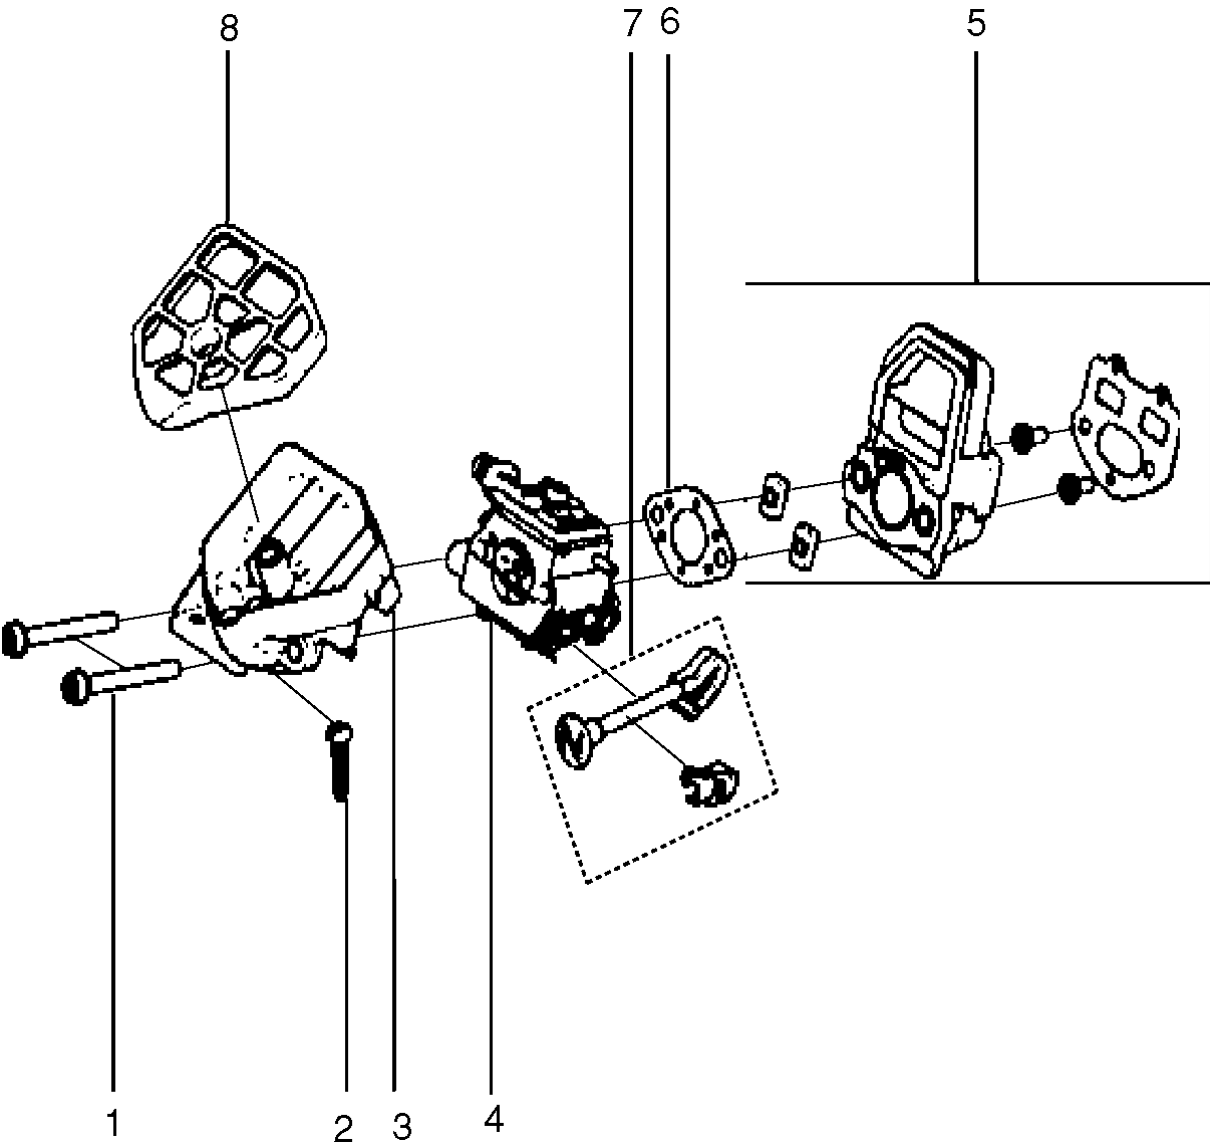

# SPARE PARTS LIST

CHAIN SAWS

125, 967068002, 2017-11

ACCESSORIES

125, 967068002, 2017-11

Ref	Part No	Description	Remark	QTY KIT
1	574 22 81-01	COMBINATION WRENCH		1

Ref	Part No	Description	Remark	QTY	KIT
1	574 73 01-01	SCREW		4	9
2	574 22 39-01	SCREW		3	9
3	574 22 42-01	SPRING		1	9
4	574 22 53-01	GROMMET		1	9
5	574 22 76-01	SPACER		1	9
6	574 22 75-01	SPRING		1	9
7	574 22 43-01	BUSH		1	9
8	574 72 85-01	GROMMET		1	9
9	586 09 86-03	BRACKET		1	

CARBURETOR & AIR FILTER

125, 967068002, 2017-11

Ref	Part No	Description	Remark	QTY KIT
1	584 95 63-02	SCREW		2
2	574 22 39-01	SCREW		1
3	574 72 97-01	FILTER HOLDER		1
4	582 60 32-01	CARBURETTOR		1
5	593 37 62-01	ADAPTER		1
6	574 22 36-01	GASKET		1
7	588 81 86-03	CHOKE		1
8	574 22 37-02	AIR FILTER ASSY		1

## CHAIN BRAKE

125, 967068002, 2017-11

Ref	Part No	Description	Remark	QTY	KIT
1	582 10 26-02	CHAIN BRAKE ASSY		1	
2	585 59 83-02	HAND GUARD		1	1
3	582 61 01-01	HAND GUARD ASSY		1	1
4	582 61 02-01	BRAKE BAND ASSY		1	1
5	582 10 24-01	CLUTCH COVER ASSY		1	1
6	581 42 73-01	BRAKE BAND		1	1
7	582 61 03-01	GASKET		1	1
8	582 61 05-01	COVER ASSY		1	1
9	582 61 04-01	CHAIN BRAKE		1	1
10	586 04 22-01	SPRING		1	1

## CLUTCH &amp; OIL PUMP

125, 967068002, 2017-11

Ref	Part No	Description	Remark	QTY	KIT
1	574 22 44-01	SPACER		1	
2	589 40 44-01	OIL PUMP ASSY		1	
3A	574 22 13-02	SCREW		2	2
4	589 40 46-01	COVER ASSY		1	
3B	574 22 13-02	SCREW		2	4
5	574 22 48-01	WORM GEAR		1	
6	585 90 46-01	CLUTCH DRUM		1	
7	514 18 33-01	BEARING		1	
8	574 22 51-01	WASHER		1	
9	574 22 52-01	CLUTCH ASSY		1	