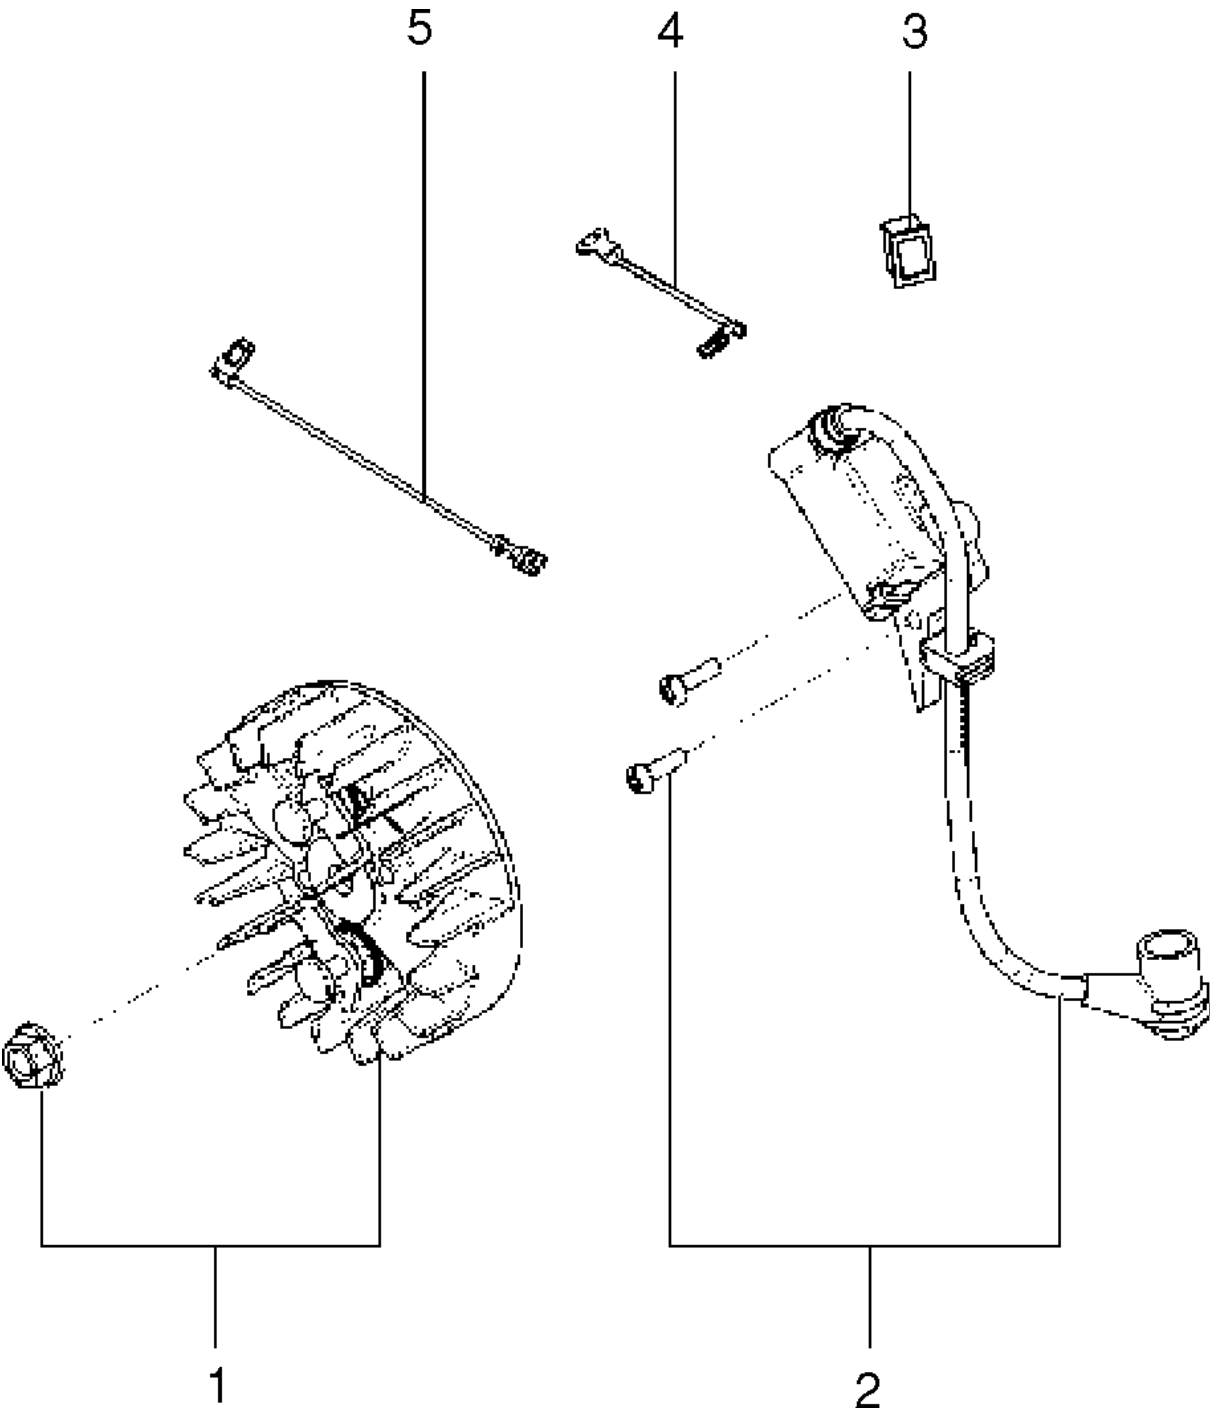

IGNITION SYSTEM

125, 967068002, 2017-11

Ref	Part No	Description	Remark	QTY KIT
1	582 61 81-01	FLYWHEEL ASSY		1
2	582 61 82-01	IGNITION KIT		1
3	574 22 64-01	SWITCH		1
4	574 72 72-01	WIRE		1
5	574 22 31-01	WIRE		1