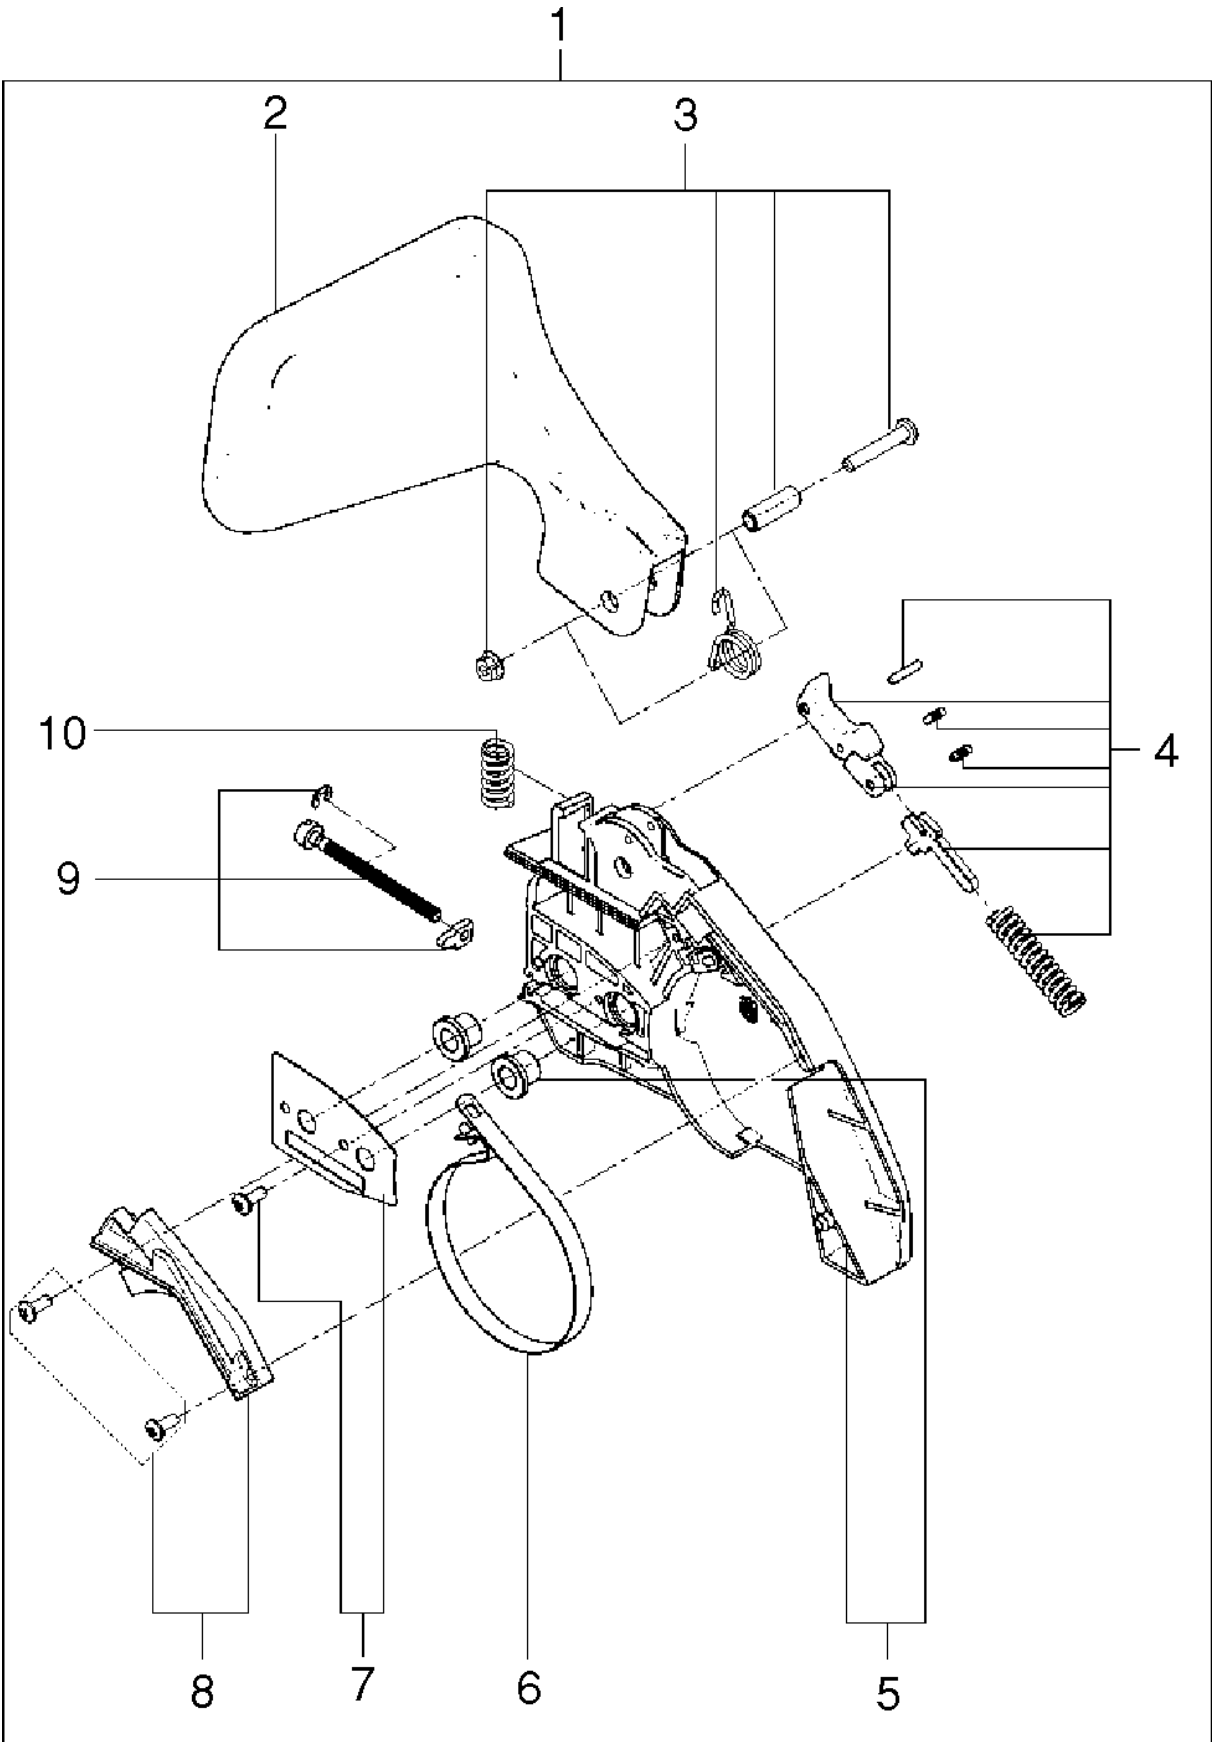

# SPARE PARTS LIST

CHAIN SAWS

125, 967068002, 2017-11

ACCESSORIES

125, 967068002, 2017-11

Ref	Part No	Description	Remark	QTY KIT
1	574 22 81-01	COMBINATION WRENCH		1

Ref	Part No	Description	Remark	QTY	KIT
1	574 73 01-01	SCREW		4	9
2	574 22 39-01	SCREW		3	9
3	574 22 42-01	SPRING		1	9
4	574 22 53-01	GROMMET		1	9
5	574 22 76-01	SPACER		1	9
6	574 22 75-01	SPRING		1	9
7	574 22 43-01	BUSH		1	9
8	574 72 85-01	GROMMET		1	9
9	586 09 86-03	BRACKET		1	

CARBURETOR & AIR FILTER

125, 967068002, 2017-11

Ref	Part No	Description	Remark	QTY KIT
1	584 95 63-02	SCREW		2
2	574 22 39-01	SCREW		1
3	574 72 97-01	FILTER HOLDER		1
4	582 60 32-01	CARBURETTOR		1
5	593 37 62-01	ADAPTER		1
6	574 22 36-01	GASKET		1
7	588 81 86-03	CHOKE		1
8	574 22 37-02	AIR FILTER ASSY		1

## CLUTCH &amp; OIL PUMP

125, 967068002, 2017-11

Ref	Part No	Description	Remark	QTY	KIT
1	574 22 44-01	SPACER		1	
2	589 40 44-01	OIL PUMP ASSY		1	
3A	574 22 13-02	SCREW		2	2
4	589 40 46-01	COVER ASSY		1	
3B	574 22 13-02	SCREW		2	4
5	574 22 48-01	WORM GEAR		1	
6	585 90 46-01	CLUTCH DRUM		1	
7	514 18 33-01	BEARING		1	
8	574 22 51-01	WASHER		1	
9	574 22 52-01	CLUTCH ASSY		1	

## CRANKCASE

125, 967068002, 2017-11

Ref	Part No	Description	Remark	QTY KIT
1	582 62 92-01	SHORT BLOCK ASSY		1
2	574 22 22-01	GASKET		1
3	574 22 58-01	CHAIN CATCHER		1
4	574 73 11-01	SCREW		1
5	574 22 55-01	NUT		2
6	574 72 70-01	SCREW		2
7	582 62 94-01	BAR PLATE		1
8	574 22 46-01	CONNECTOR		1
9	574 22 45-01	HOSE		1
10	582 62 96-01	SPIKE		1