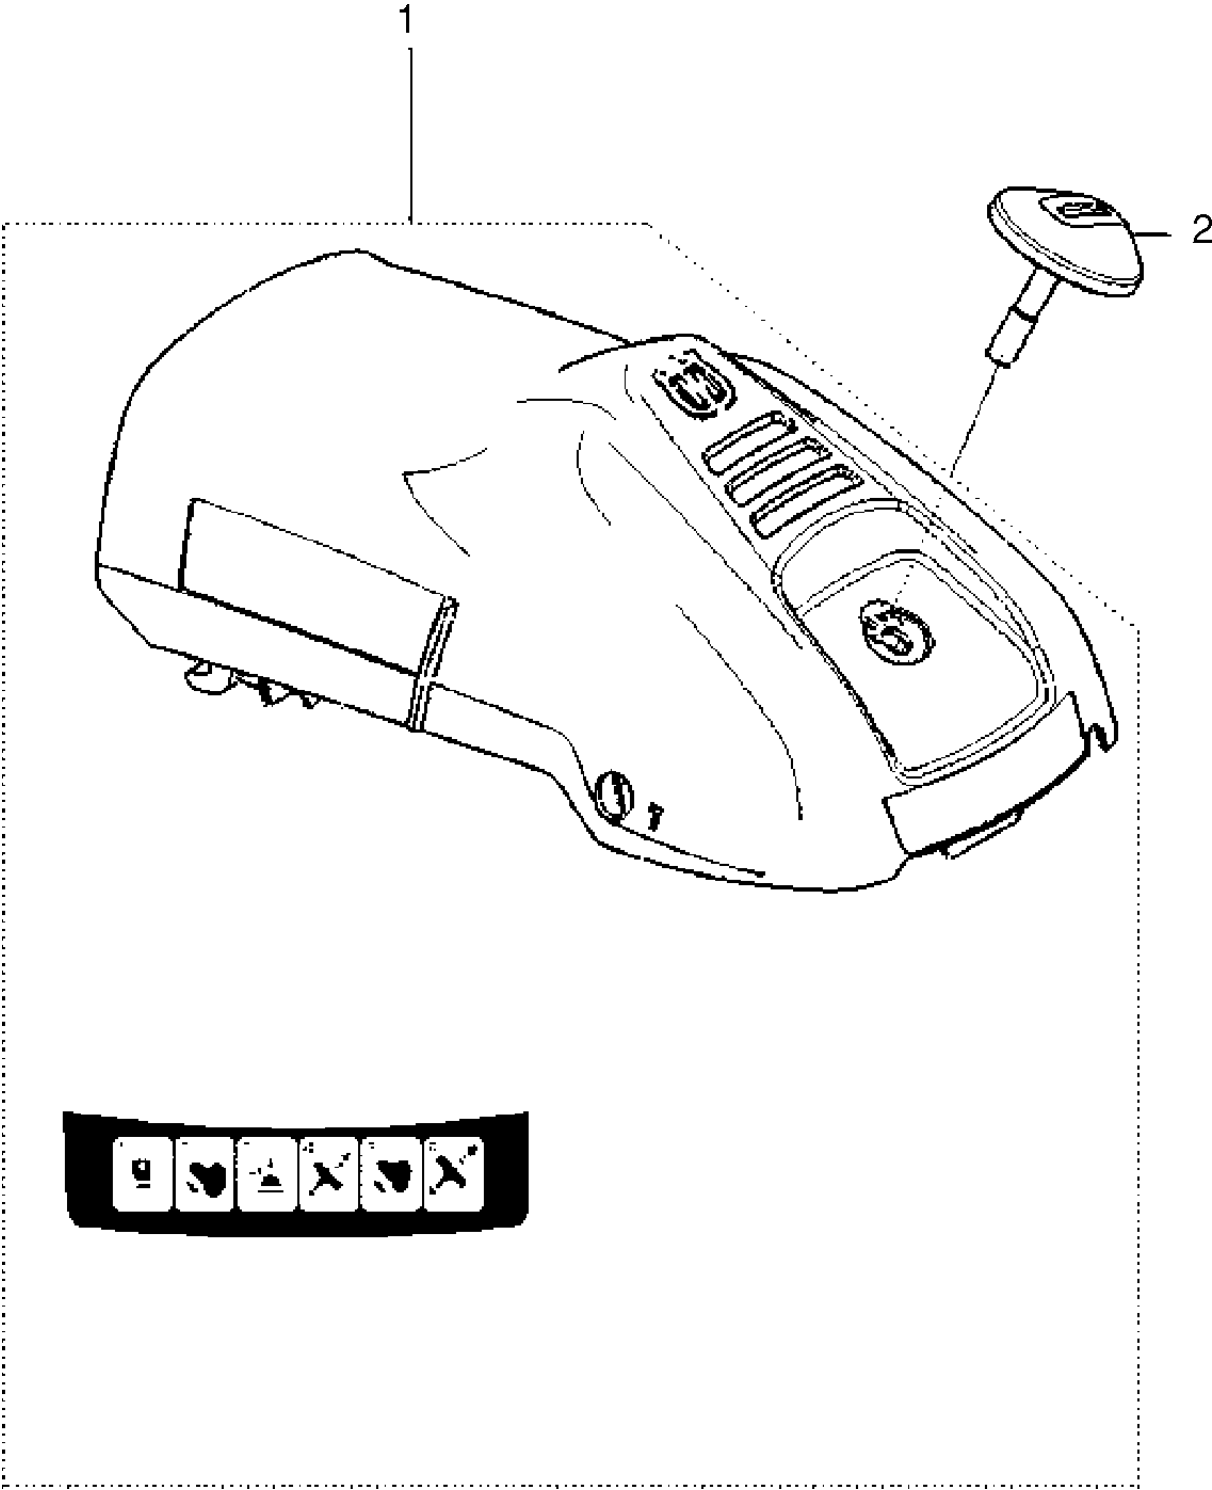

CYLINDER COVER

125, 967068002, 2017-11

Ref	Part No	Description	Remark	QTY KIT
1	582 61 86-01	CYLINDER ASSY		1
2	582 88 32-01	KNOB		1