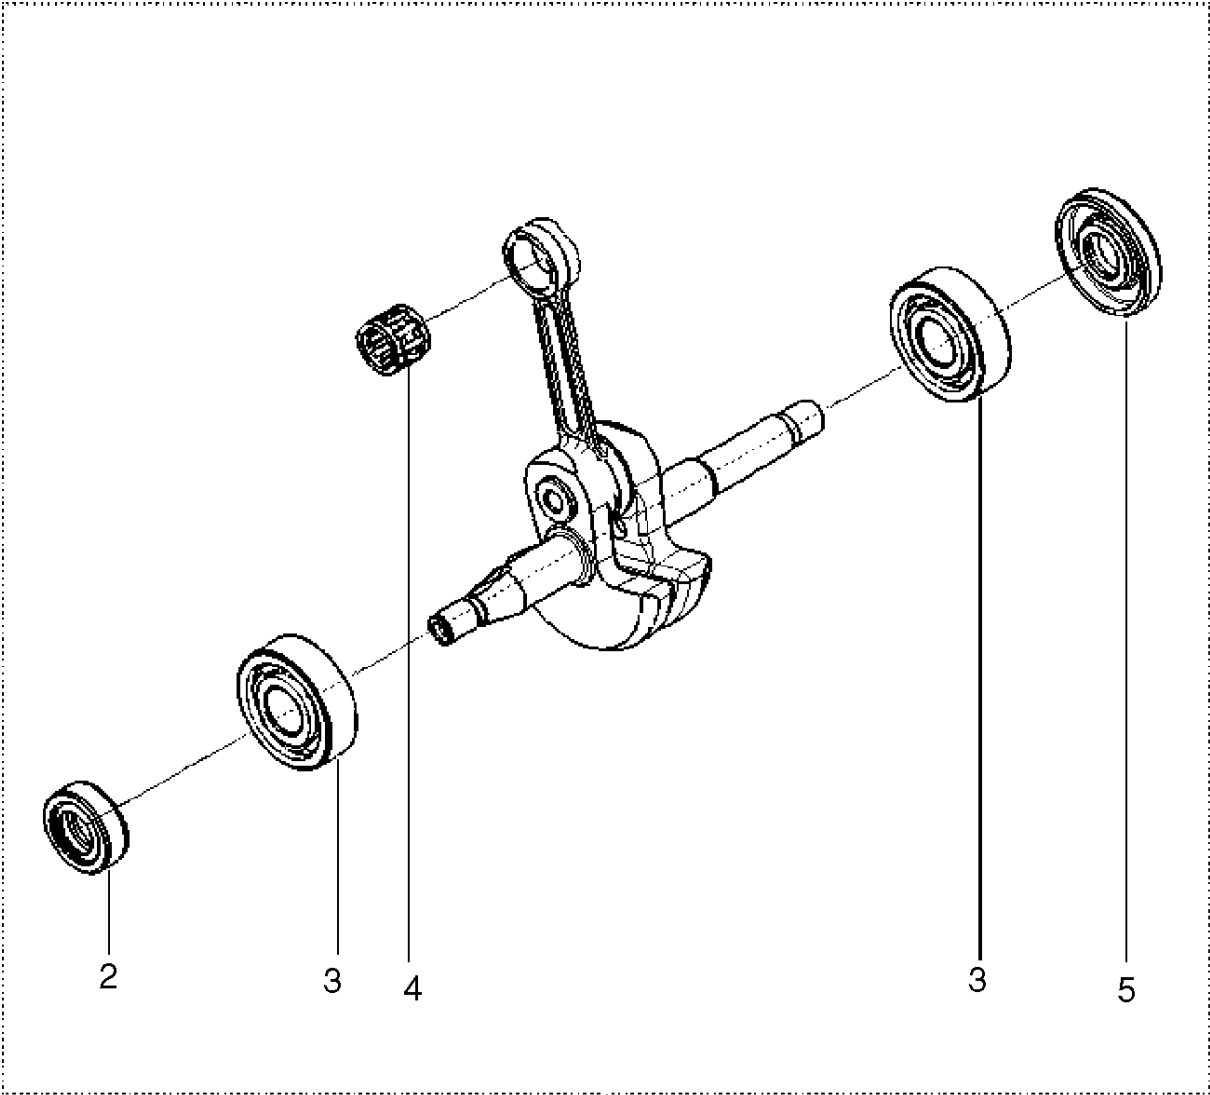

CARBURETOR & AIR FILTER

125, 967068002, 2017-11

Ref	Part No	Description	Remark	QTY KIT
1	584 95 63-02	SCREW		2
2	574 22 39-01	SCREW		1
3	574 72 97-01	FILTER HOLDER		1
4	582 60 32-01	CARBURETTOR		1
5	593 37 62-01	ADAPTER		1
6	574 22 36-01	GASKET		1
7	588 81 86-03	CHOKE		1
8	574 22 37-02	AIR FILTER ASSY		1

## CHAIN BRAKE

125, 967068002, 2017-11

Ref	Part No	Description	Remark	QTY	KIT
1	582 10 26-02	CHAIN BRAKE ASSY		1	
2	585 59 83-02	HAND GUARD		1	1
3	582 61 01-01	HAND GUARD ASSY		1	1
4	582 61 02-01	BRAKE BAND ASSY		1	1
5	582 10 24-01	CLUTCH COVER ASSY		1	1
6	581 42 73-01	BRAKE BAND		1	1
7	582 61 03-01	GASKET		1	1
8	582 61 05-01	COVER ASSY		1	1
9	582 61 04-01	CHAIN BRAKE		1	1
10	586 04 22-01	SPRING		1	1

## CLUTCH &amp; OIL PUMP

125, 967068002, 2017-11

Ref	Part No	Description	Remark	QTY	KIT
1	574 22 44-01	SPACER		1	
2	589 40 44-01	OIL PUMP ASSY		1	
3A	574 22 13-02	SCREW		2	2
4	589 40 46-01	COVER ASSY		1	
3B	574 22 13-02	SCREW		2	4
5	574 22 48-01	WORM GEAR		1	
6	585 90 46-01	CLUTCH DRUM		1	
7	514 18 33-01	BEARING		1	
8	574 22 51-01	WASHER		1	
9	574 22 52-01	CLUTCH ASSY		1	

## CRANKCASE

125, 967068002, 2017-11

Ref	Part No	Description	Remark	QTY KIT
1	582 62 92-01	SHORT BLOCK ASSY		1
2	574 22 22-01	GASKET		1
3	574 22 58-01	CHAIN CATCHER		1
4	574 73 11-01	SCREW		1
5	574 22 55-01	NUT		2
6	574 72 70-01	SCREW		2
7	582 62 94-01	BAR PLATE		1
8	574 22 46-01	CONNECTOR		1
9	574 22 45-01	HOSE		1
10	582 62 96-01	SPIKE		1