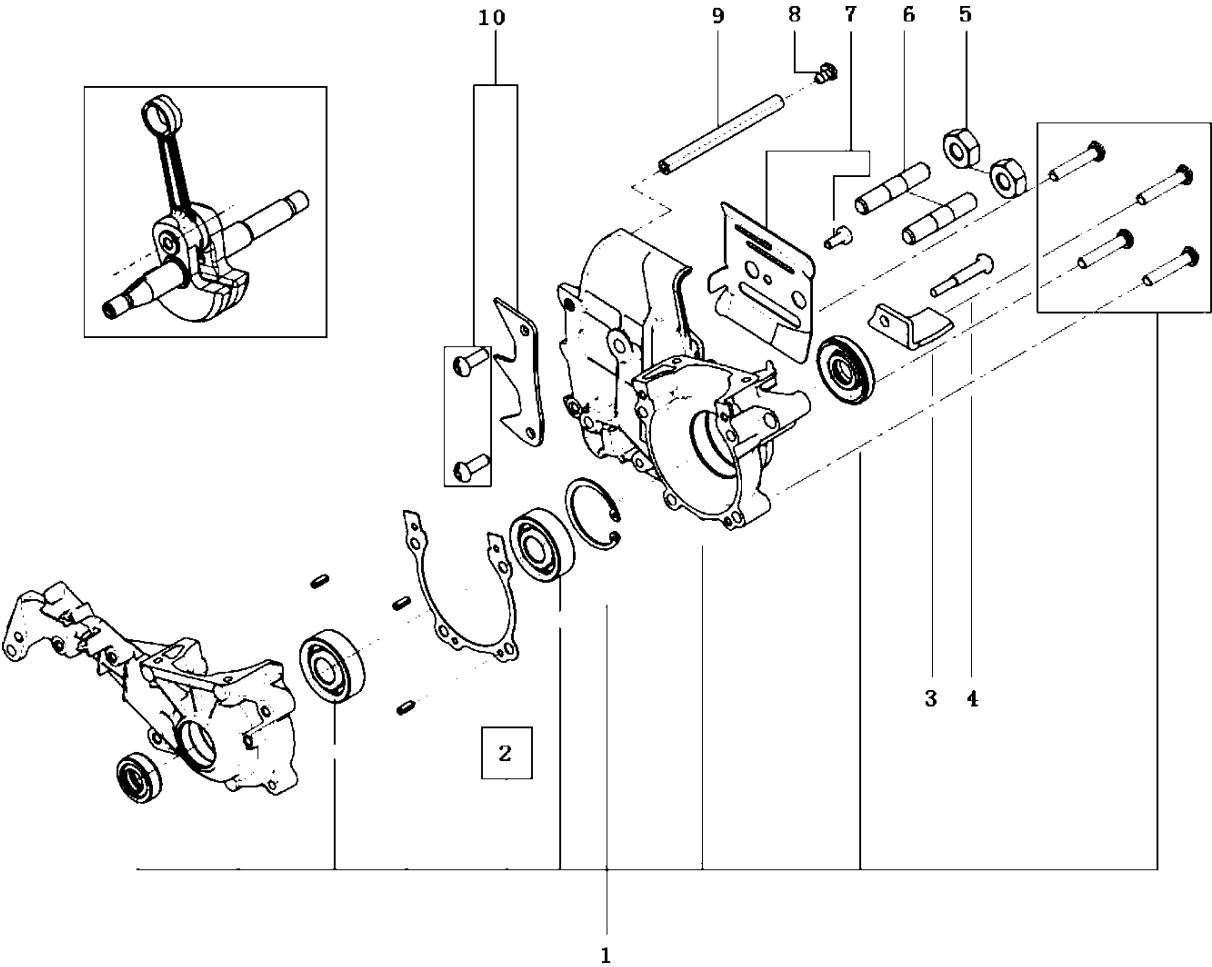

CARBURETOR & AIR FILTER

125, 967068002, 2017-11

Ref	Part No	Description	Remark	QTY KIT
1	584 95 63-02	SCREW		2
2	574 22 39-01	SCREW		1
3	574 72 97-01	FILTER HOLDER		1
4	582 60 32-01	CARBURETTOR		1
5	593 37 62-01	ADAPTER		1
6	574 22 36-01	GASKET		1
7	588 81 86-03	CHOKE		1
8	574 22 37-02	AIR FILTER ASSY		1

## CHAIN BRAKE

125, 967068002, 2017-11

Ref	Part No	Description	Remark	QTY	KIT
1	582 10 26-02	CHAIN BRAKE ASSY		1	
2	585 59 83-02	HAND GUARD		1	1
3	582 61 01-01	HAND GUARD ASSY		1	1
4	582 61 02-01	BRAKE BAND ASSY		1	1
5	582 10 24-01	CLUTCH COVER ASSY		1	1
6	581 42 73-01	BRAKE BAND		1	1
7	582 61 03-01	GASKET		1	1
8	582 61 05-01	COVER ASSY		1	1
9	582 61 04-01	CHAIN BRAKE		1	1
10	586 04 22-01	SPRING		1	1

## CLUTCH &amp; OIL PUMP

125, 967068002, 2017-11

Ref	Part No	Description	Remark	QTY	KIT
1	574 22 44-01	SPACER		1	
2	589 40 44-01	OIL PUMP ASSY		1	
3A	574 22 13-02	SCREW		2	2
4	589 40 46-01	COVER ASSY		1	
3B	574 22 13-02	SCREW		2	4
5	574 22 48-01	WORM GEAR		1	
6	585 90 46-01	CLUTCH DRUM		1	
7	514 18 33-01	BEARING		1	
8	574 22 51-01	WASHER		1	
9	574 22 52-01	CLUTCH ASSY		1	

## CRANKCASE

125, 967068002, 2017-11

Ref	Part No	Description	Remark	QTY KIT
1	582 62 92-01	SHORT BLOCK ASSY		1
2	574 22 22-01	GASKET		1
3	574 22 58-01	CHAIN CATCHER		1
4	574 73 11-01	SCREW		1
5	574 22 55-01	NUT		2
6	574 72 70-01	SCREW		2
7	582 62 94-01	BAR PLATE		1
8	574 22 46-01	CONNECTOR		1
9	574 22 45-01	HOSE		1
10	582 62 96-01	SPIKE		1