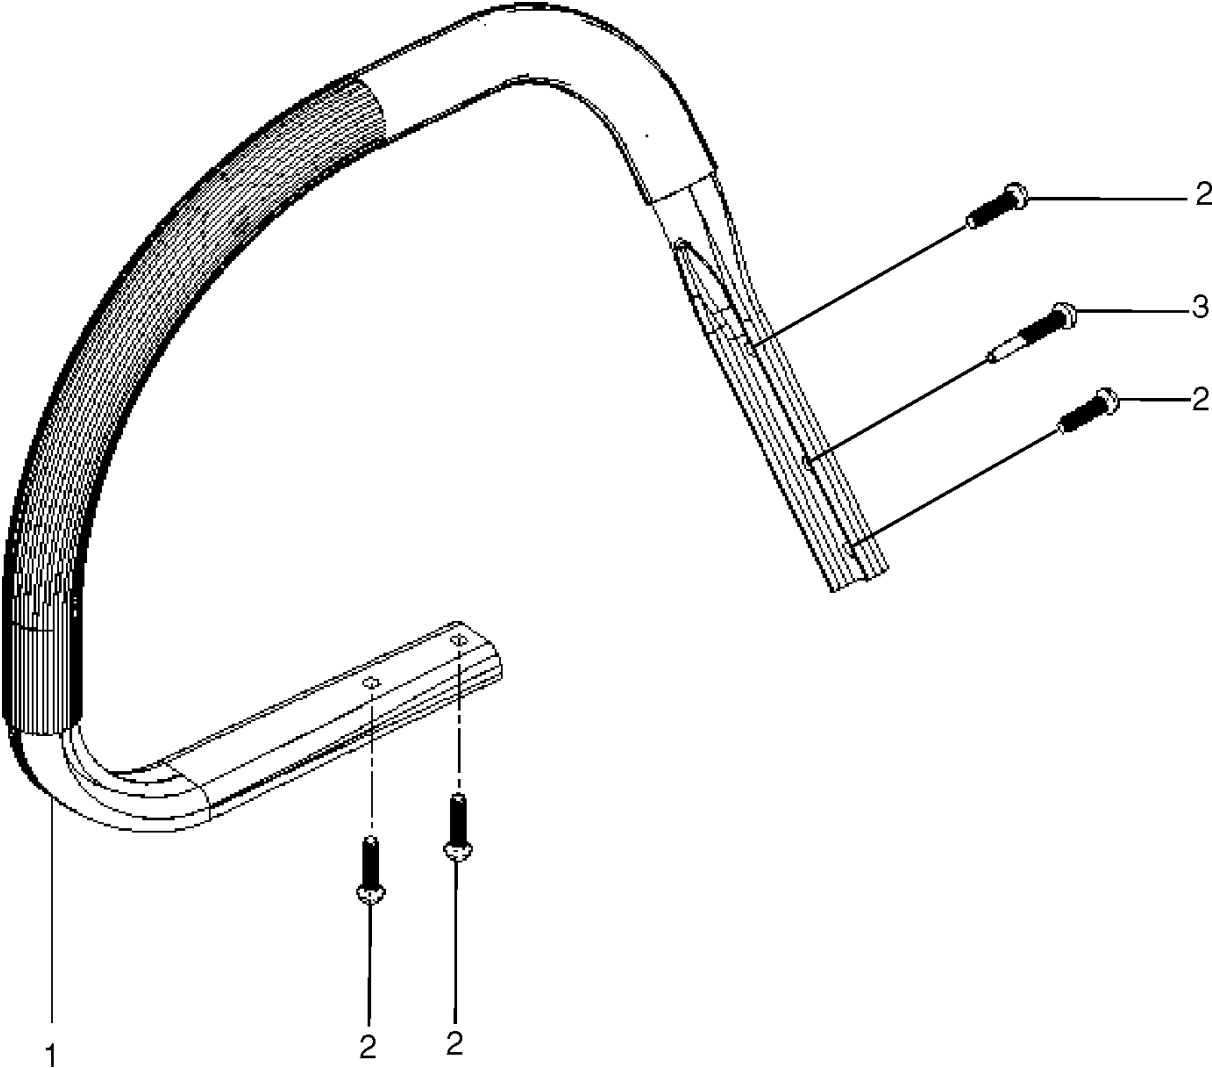

Ref	Part No	Description	Remark	QTY KIT
1	574 22 74-03	FRONT HANDLE		1
2	574 22 39-01	SCREW		4
3	574 73 35-01	SCREW		1