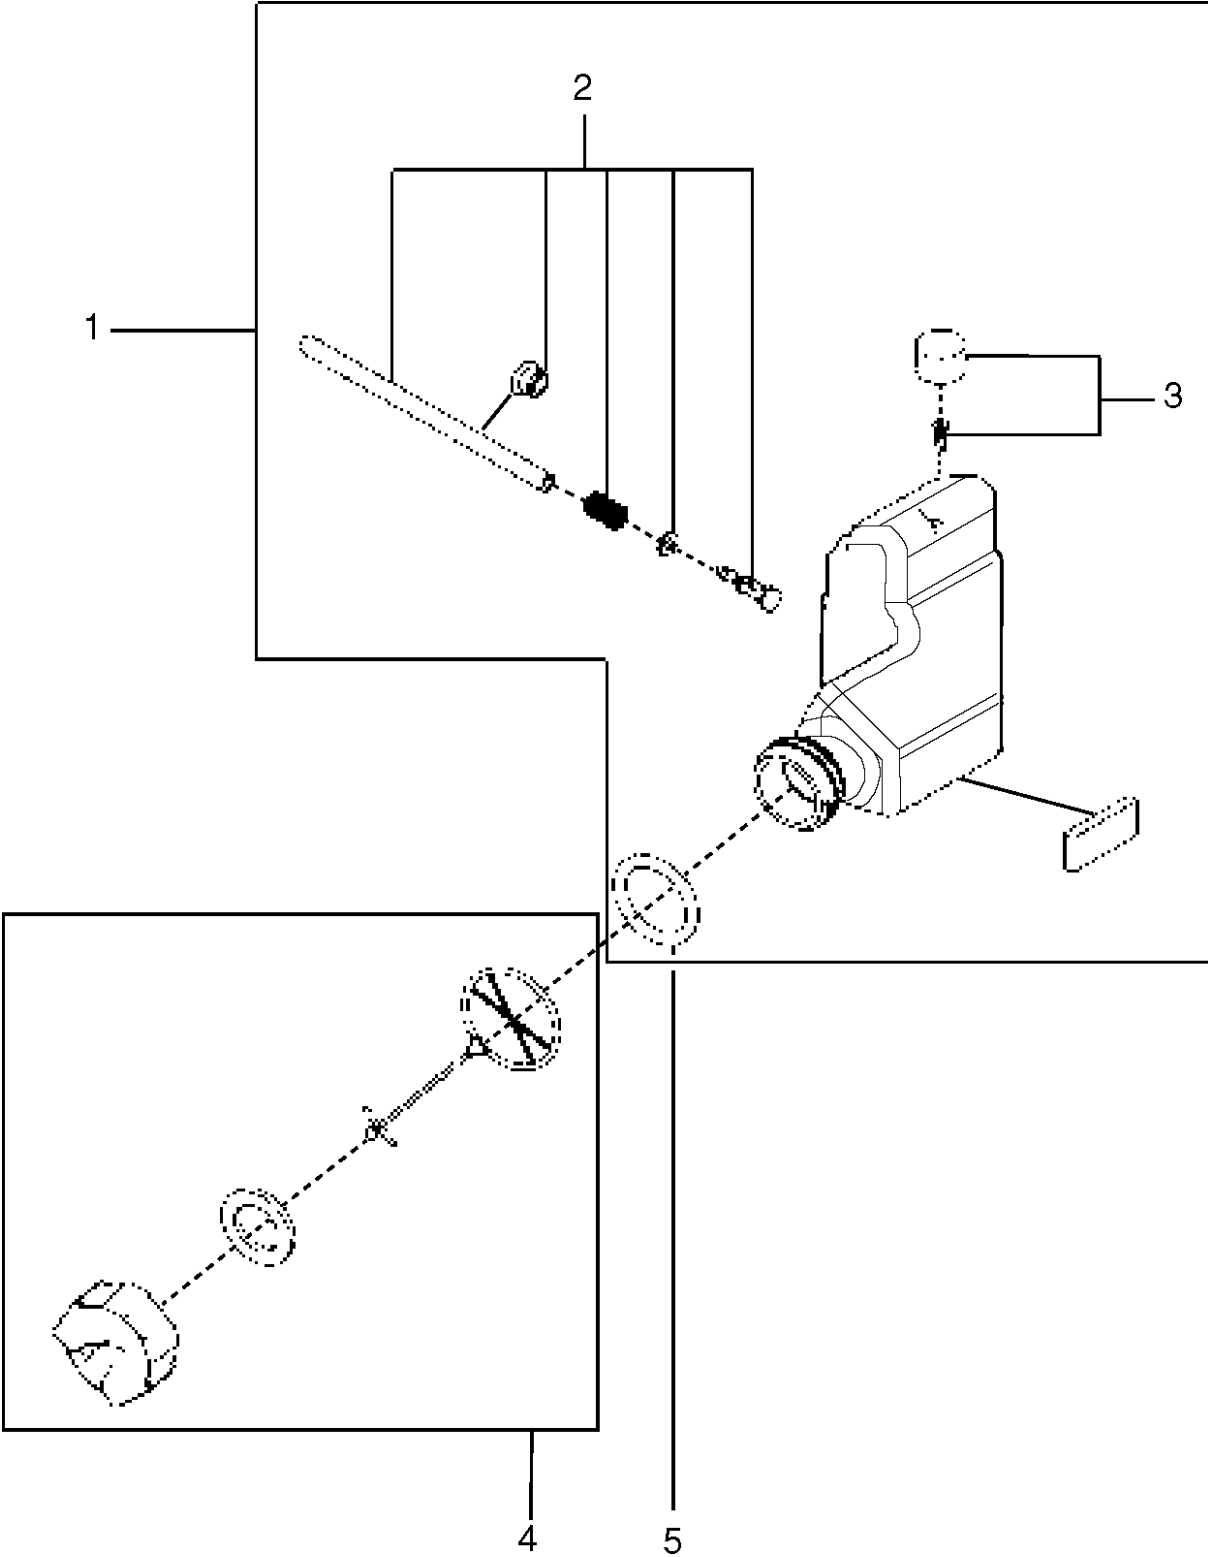

OIL TANK

125, 967068002, 2017-11

Ref	Part No	Description	Remark	QTY	KIT
1	582 63 12-01	OIL TANK		1	
2	582 63 17-01	OIL HOSE		1	1
3	582 63 13-01	NIPPLE		1	1
4	574 22 69-01	TANK CAP ASSY		1	
5	586 47 18-01	O-RING		1	1