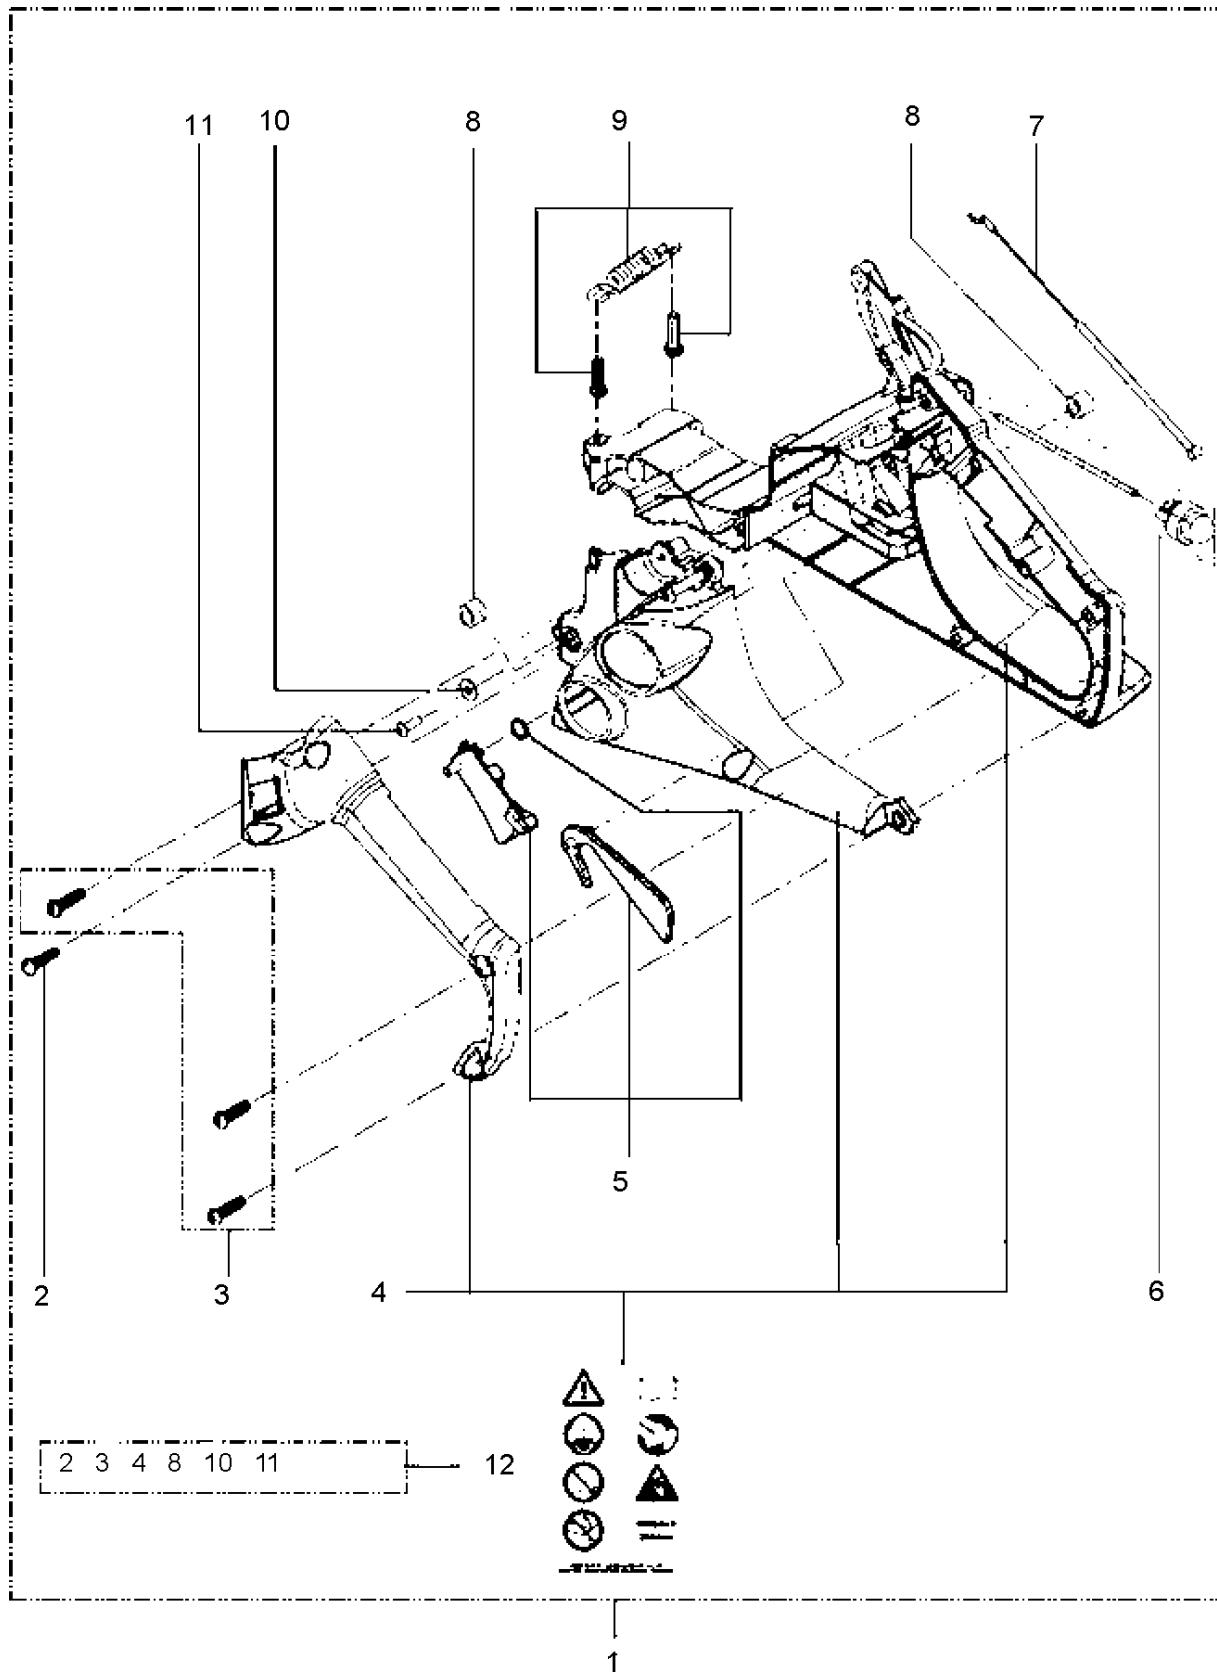

CARBURETOR & AIR FILTER

125, 967068002, 2017-11

Ref	Part No	Description	Remark	QTY KIT
1	584 95 63-02	SCREW		2
2	574 22 39-01	SCREW		1
3	574 72 97-01	FILTER HOLDER		1
4	582 60 32-01	CARBURETTOR		1
5	593 37 62-01	ADAPTER		1
6	574 22 36-01	GASKET		1
7	588 81 86-03	CHOKE		1
8	574 22 37-02	AIR FILTER ASSY		1

## CLUTCH &amp; OIL PUMP

125, 967068002, 2017-11

Ref	Part No	Description	Remark	QTY	KIT
1	574 22 44-01	SPACER		1	
2	589 40 44-01	OIL PUMP ASSY		1	
3A	574 22 13-02	SCREW		2	2
4	589 40 46-01	COVER ASSY		1	
3B	574 22 13-02	SCREW		2	4
5	574 22 48-01	WORM GEAR		1	
6	585 90 46-01	CLUTCH DRUM		1	
7	514 18 33-01	BEARING		1	
8	574 22 51-01	WASHER		1	
9	574 22 52-01	CLUTCH ASSY		1	

## OIL TANK

125, 967068002, 2017-11

Ref	Part No	Description	Remark	QTY	KIT
1	582 63 12-01	OIL TANK		1	
2	582 63 17-01	OIL HOSE		1	1
3	582 63 13-01	NIPPLE		1	1
4	574 22 69-01	TANK CAP ASSY		1	
5	586 47 18-01	O-RING		1	1