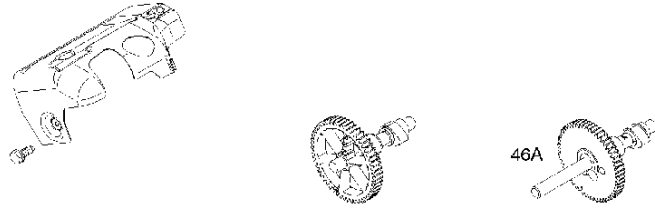

## Air filter

BRIGGS &amp; STRATTON ENGINES, 1263920117B8, 2017-01

Ref	Part No	Description	Remark	QTY KIT
445	585 39 02-01	AIR FILTER	491588S	1
535	585 39 03-01	PREFILTER	493537S	1
N/A	589 66 98-08	FILTER	Pre, Workshop package, 4147	5
N/A	589 66 98-01	AIR FILTER	Workshop package, 4101	5

## Carburetor

BRIGGS &amp; STRATTON ENGINES, 1263920117B8, 2017-01

Ref	Part No	Description	Remark	QTY KIT
125D	589 66 98-84	CARBURETTOR	798653	1
187	576 92 09-01	FUEL HOSE	791766	1
240	584 96 03-01	FUEL FILTER	298090S	1
240A	589 66 98-62	FUEL FILTER	694485	1
601	582 28 77-32	CLAMP	791850	1
957	585 24 21-01	FUEL TANK	795027	1
958	589 66 98-65	VALVE	698180	1

## Cylinder

BRIGGS &amp; STRATTON ENGINES, 1263920117B8, 2017-01

Ref	Part No	Description	Remark	QTY KIT
16	589 66 98-37	CRANKSHAFT	797070	1
16A	589 66 98-37	CRANKSHAFT	593495	1
24	582 28 90-92	WOODRUFF KEY	796335	1
29B	589 66 98-85	CONNECTING ROD	798813	1
46A	589 66 98-63	CAMSHAFT	695285	1
358	585 35 38-01	GASKET KIT	791797	1