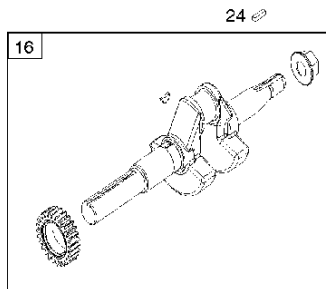

## Air filter

BRIGGS &amp; STRATTON ENGINES, 1263920117B8, 2017-01

Ref	Part No	Description	Remark	QTY KIT
445	585 39 02-01	AIR FILTER	491588S	1
535	585 39 03-01	PREFILTER	493537S	1
N/A	589 66 98-08	FILTER	Pre, Workshop package, 4147	5
N/A	589 66 98-01	AIR FILTER	Workshop package, 4101	5

## Carburetor

BRIGGS &amp; STRATTON ENGINES, 1263920117B8, 2017-01

Ref	Part No	Description	Remark	QTY KIT
125D	589 66 98-84	CARBURETTOR	798653	1
187	576 92 09-01	FUEL HOSE	791766	1
240	584 96 03-01	FUEL FILTER	298090S	1
240A	589 66 98-62	FUEL FILTER	694485	1
601	582 28 77-32	CLAMP	791850	1
957	585 24 21-01	FUEL TANK	795027	1
958	589 66 98-65	VALVE	698180	1

## Cylinder

BRIGGS &amp; STRATTON ENGINES, 1263920117B8, 2017-01

Ref	Part No	Description	Remark	QTY KIT
16	589 66 98-37	CRANKSHAFT	797070	1
16A	589 66 98-37	CRANKSHAFT	593495	1
24	582 28 90-92	WOODRUFF KEY	796335	1
29B	589 66 98-85	CONNECTING ROD	798813	1
46A	589 66 98-63	CAMSHAFT	695285	1
358	585 35 38-01	GASKET KIT	791797	1