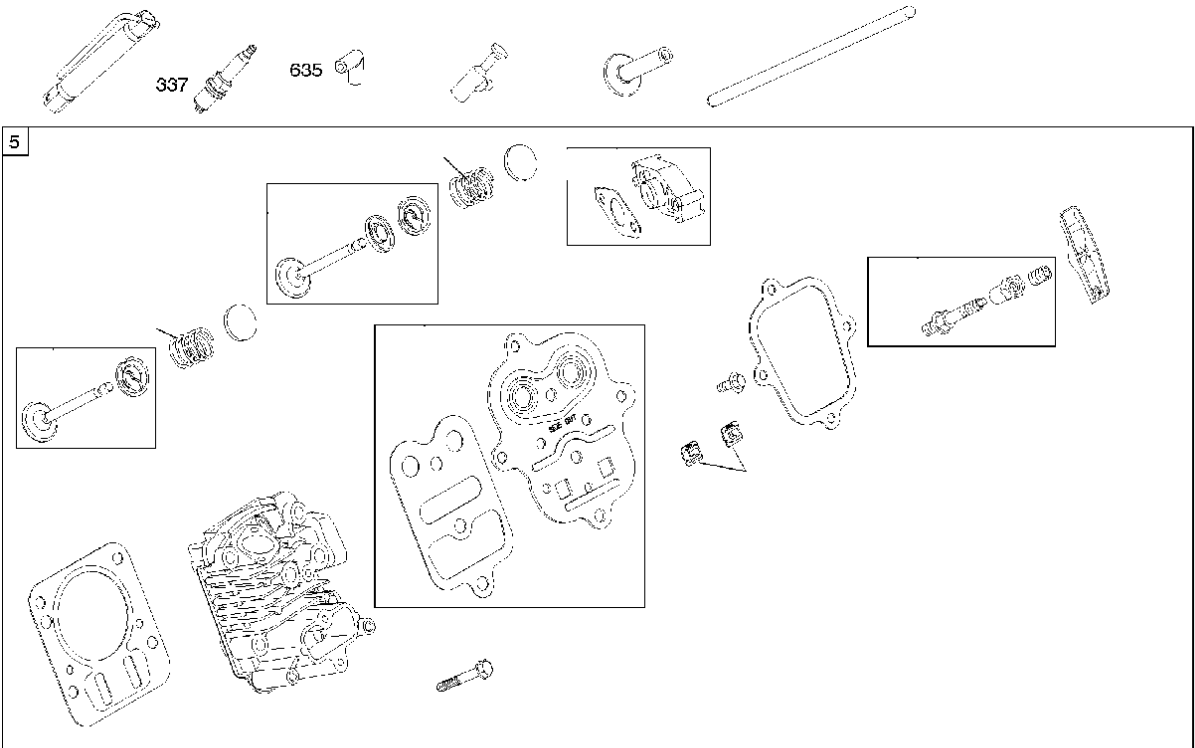

## Carburetor

BRIGGS &amp; STRATTON ENGINES, 1263920117B8, 2017-01

Ref	Part No	Description	Remark	QTY KIT
125D	589 66 98-84	CARBURETTOR	798653	1
187	576 92 09-01	FUEL HOSE	791766	1
240	584 96 03-01	FUEL FILTER	298090S	1
240A	589 66 98-62	FUEL FILTER	694485	1
601	582 28 77-32	CLAMP	791850	1
957	585 24 21-01	FUEL TANK	795027	1
958	589 66 98-65	VALVE	698180	1

## Cylinder

BRIGGS &amp; STRATTON ENGINES, 1263920117B8, 2017-01

Ref	Part No	Description	Remark	QTY KIT
16	589 66 98-37	CRANKSHAFT	797070	1
16A	589 66 98-37	CRANKSHAFT	593495	1
24	582 28 90-92	WOODRUFF KEY	796335	1
29B	589 66 98-85	CONNECTING ROD	798813	1
46A	589 66 98-63	CAMSHAFT	695285	1
358	585 35 38-01	GASKET KIT	791797	1