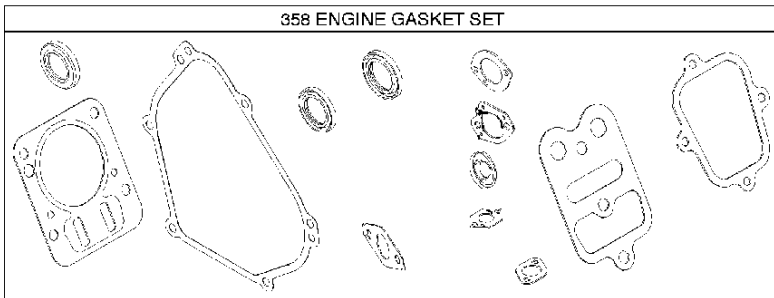

## Air filter

BRIGGS &amp; STRATTON ENGINES, 1263920117B8, 2017-01

Ref	Part No	Description	Remark	QTY KIT
445	585 39 02-01	AIR FILTER	491588S	1
535	585 39 03-01	PREFILTER	493537S	1
N/A	589 66 98-08	FILTER	Pre, Workshop package, 4147	5
N/A	589 66 98-01	AIR FILTER	Workshop package, 4101	5

## Carburetor

BRIGGS &amp; STRATTON ENGINES, 1263920117B8, 2017-01

Ref	Part No	Description	Remark	QTY KIT
125D	589 66 98-84	CARBURETTOR	798653	1
187	576 92 09-01	FUEL HOSE	791766	1
240	584 96 03-01	FUEL FILTER	298090S	1
240A	589 66 98-62	FUEL FILTER	694485	1
601	582 28 77-32	CLAMP	791850	1
957	585 24 21-01	FUEL TANK	795027	1
958	589 66 98-65	VALVE	698180	1

## Cylinder

BRIGGS &amp; STRATTON ENGINES, 1263920117B8, 2017-01

Ref	Part No	Description	Remark	QTY KIT
16	589 66 98-37	CRANKSHAFT	797070	1
16A	589 66 98-37	CRANKSHAFT	593495	1
24	582 28 90-92	WOODRUFF KEY	796335	1
29B	589 66 98-85	CONNECTING ROD	798813	1
46A	589 66 98-63	CAMSHAFT	695285	1
358	585 35 38-01	GASKET KIT	791797	1