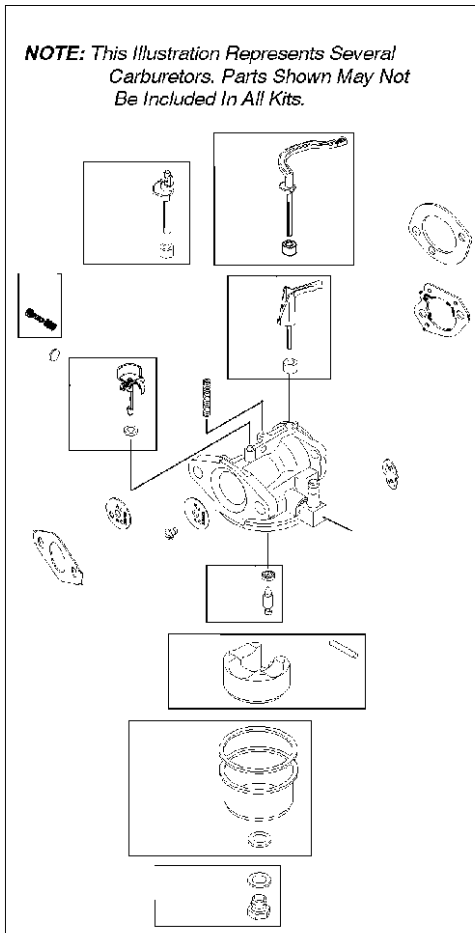

# SPARE PARTS LIST

ENGINES & TRANSMISSIONS

BRIGGS & STRATTON ENGINES,  
1263920117B8, 2017-01

## Carburetor

BRIGGS &amp; STRATTON ENGINES, 1263920117B8, 2017-01

Ref	Part No	Description	Remark	QTY KIT
125D	589 66 98-84	CARBURETTOR	798653	1
187	576 92 09-01	FUEL HOSE	791766	1
240	584 96 03-01	FUEL FILTER	298090S	1
240A	589 66 98-62	FUEL FILTER	694485	1
601	582 28 77-32	CLAMP	791850	1
957	585 24 21-01	FUEL TANK	795027	1
958	589 66 98-65	VALVE	698180	1