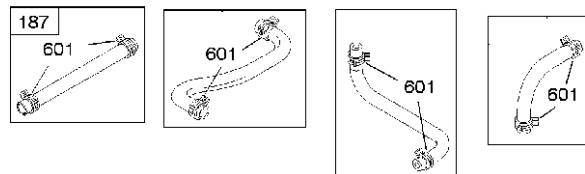

Carburetor

BRIGGS & STRATTON ENGINES, 1263920117B8, 2017-01

Ref	Part No	Description	Remark	QTY KIT
125D	589 66 98-84	CARBURETTOR	798653	1
187	576 92 09-01	FUEL HOSE	791766	1
240	584 96 03-01	FUEL FILTER	298090S	1
240A	589 66 98-62	FUEL FILTER	694485	1
601	582 28 77-32	CLAMP	791850	1
957	585 24 21-01	FUEL TANK	795027	1
958	589 66 98-65	VALVE	698180	1