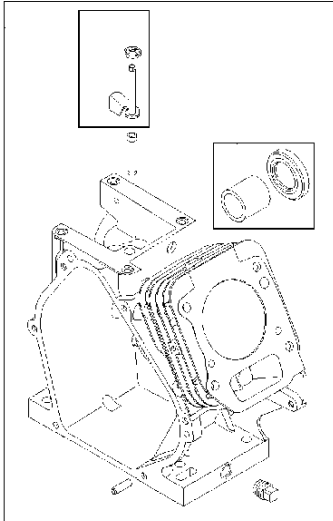

# SPARE PARTS LIST

ENGINES & TRANSMISSIONS

BRIGGS & STRATTON ENGINES,  
1263920117B8, 2017-01

## Air filter

BRIGGS &amp; STRATTON ENGINES, 1263920117B8, 2017-01

Ref	Part No	Description	Remark	QTY KIT
445	585 39 02-01	AIR FILTER	491588S	1
535	585 39 03-01	PREFILTER	493537S	1
N/A	589 66 98-08	FILTER	Pre, Workshop package, 4147	5
N/A	589 66 98-01	AIR FILTER	Workshop package, 4101	5

## Carburetor

BRIGGS &amp; STRATTON ENGINES, 1263920117B8, 2017-01

Ref	Part No	Description	Remark	QTY KIT
125D	589 66 98-84	CARBURETTOR	798653	1
187	576 92 09-01	FUEL HOSE	791766	1
240	584 96 03-01	FUEL FILTER	298090S	1
240A	589 66 98-62	FUEL FILTER	694485	1
601	582 28 77-32	CLAMP	791850	1
957	585 24 21-01	FUEL TANK	795027	1
958	589 66 98-65	VALVE	698180	1

## Cylinder

BRIGGS &amp; STRATTON ENGINES, 1263920117B8, 2017-01

Ref	Part No	Description	Remark	QTY KIT
16	589 66 98-37	CRANKSHAFT	797070	1
16A	589 66 98-37	CRANKSHAFT	593495	1
24	582 28 90-92	WOODRUFF KEY	796335	1
29B	589 66 98-85	CONNECTING ROD	798813	1
46A	589 66 98-63	CAMSHAFT	695285	1
358	585 35 38-01	GASKET KIT	791797	1